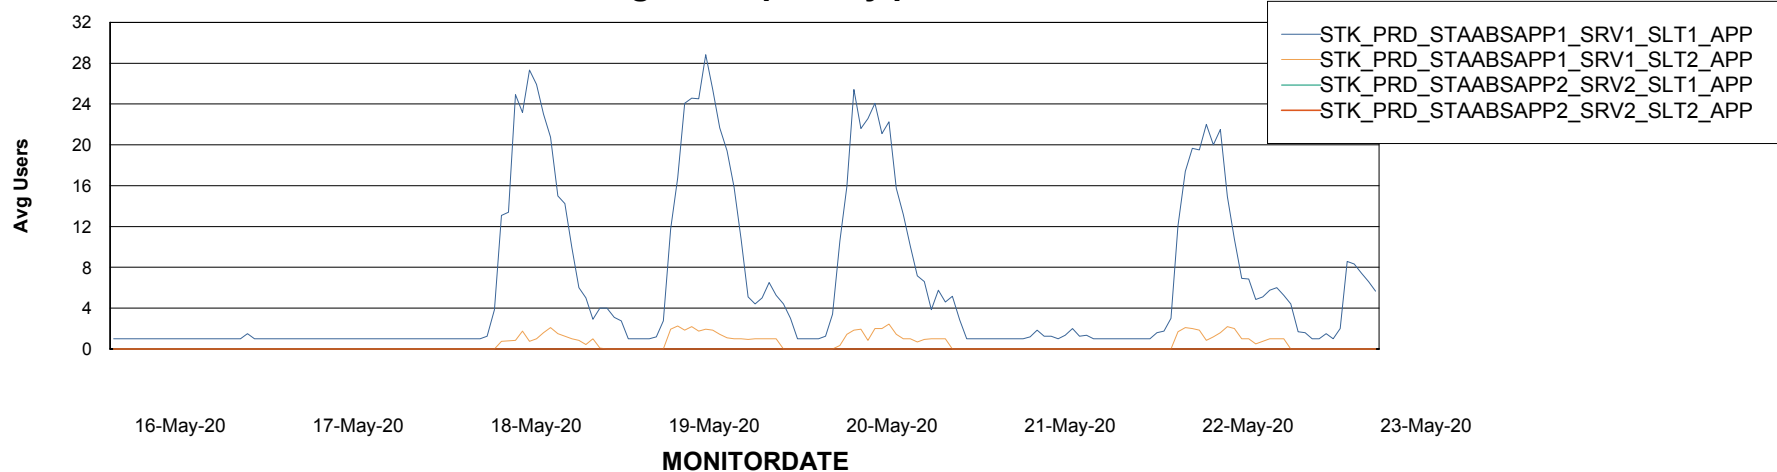

Avg users per day per ABS server