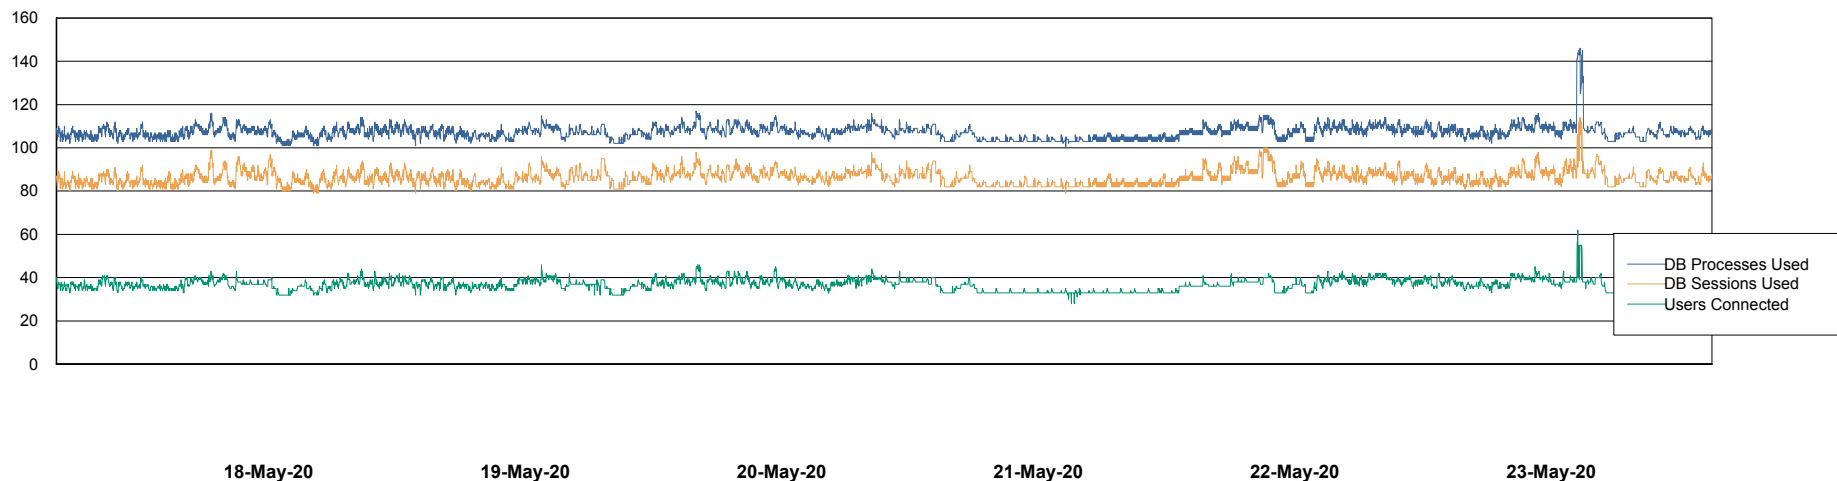

Database Performance STKDB_ABS1 Production Database