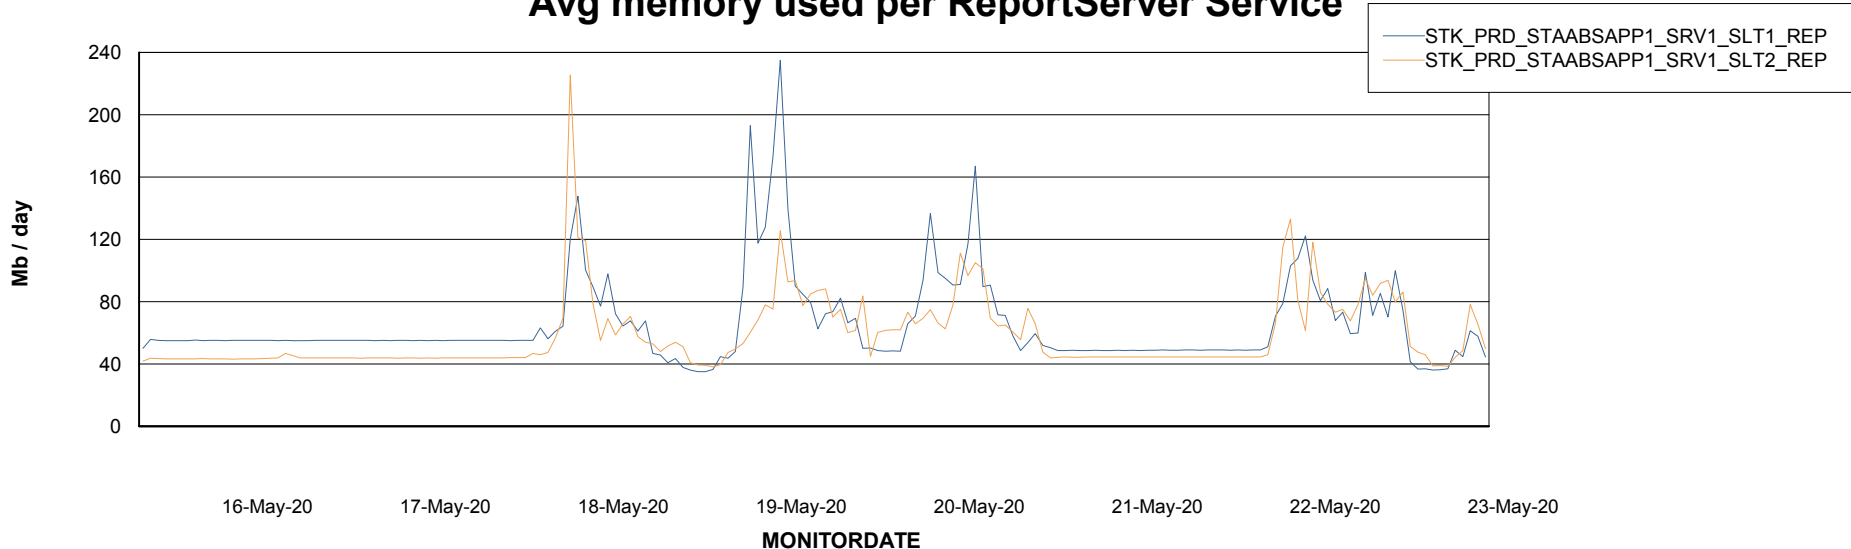

ABSSolute Application ReportServer Services

Avg memory used per ReportServer Service