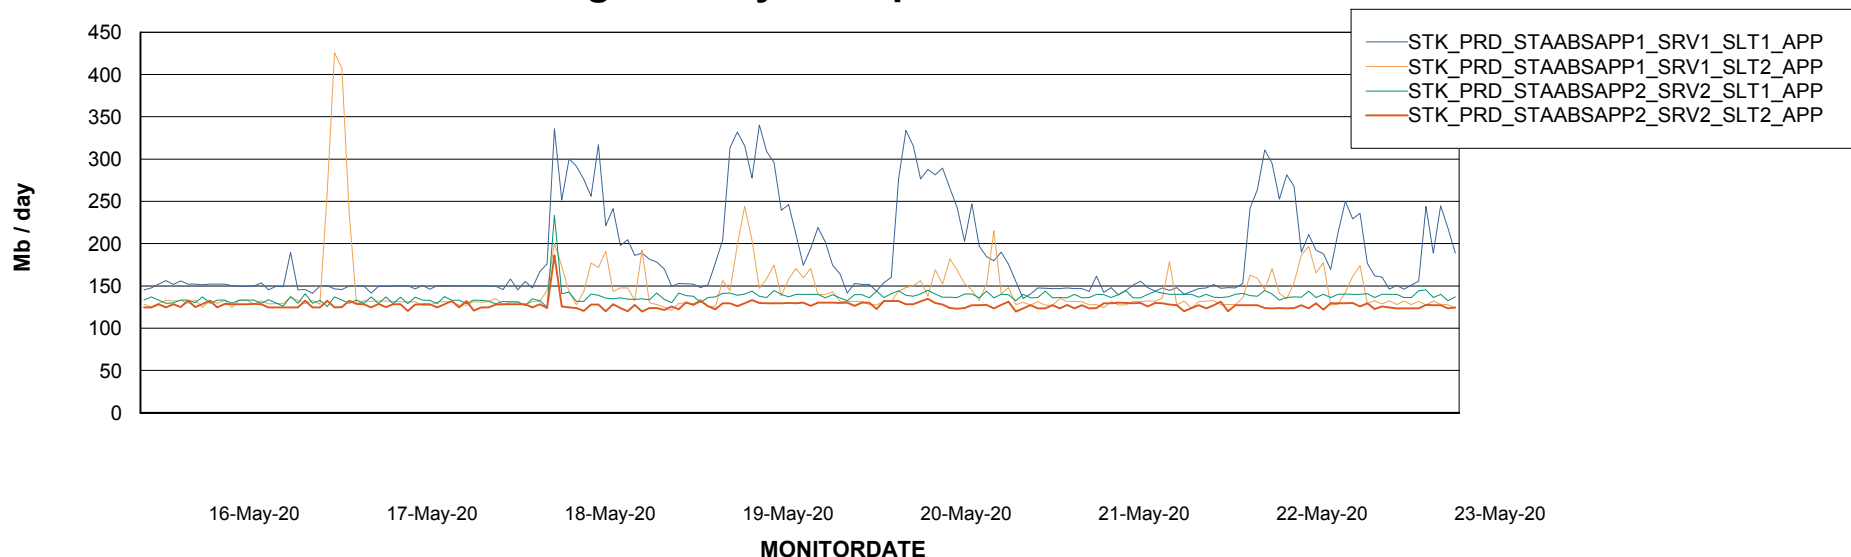

ABSSolute Application Server Services

Avg memory used per ABS Server Service