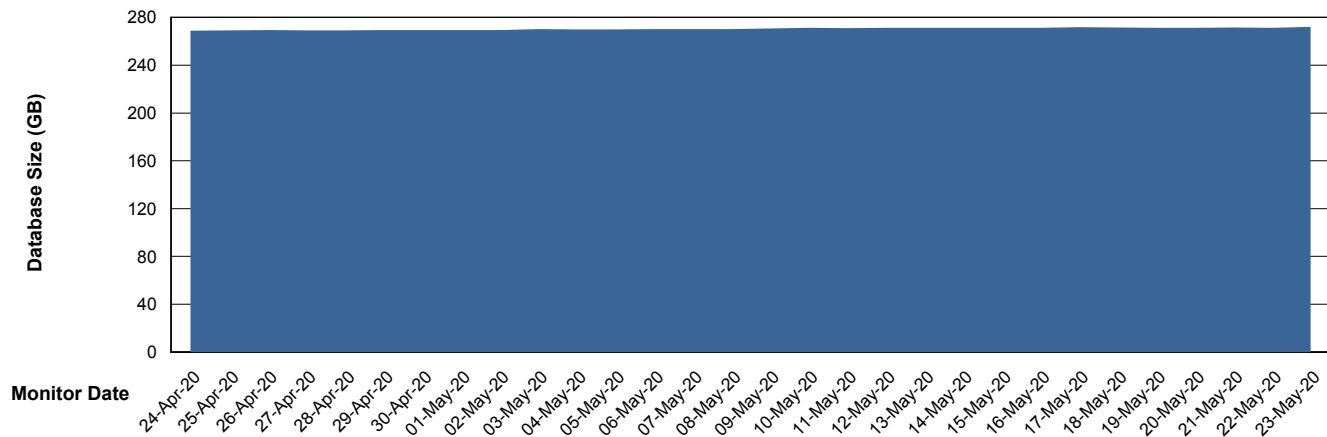

Database growth over last month

Database Tablespace STKDB_ABS1 Production Database

Date	Tablespace Name	Filesize (Gb)	Usedsize (Gb)	Percentage free
23-May-20	ABSDATA	177	113	36
	INDX	182	151	17
22-May-20	ABSDATA	177	114	36
	INDX	182	151	17
21-May-20	ABSDATA	177	113	36
	INDX	182	151	17
20-May-20	ABSDATA	177	113	36
	INDX	182	151	17
19-May-20	ABSDATA	177	113	36
	INDX	182	151	17
18-May-20	ABSDATA	177	113	36
	INDX	182	151	17
17-May-20	ABSDATA	177	113	36
	INDX	182	151	17