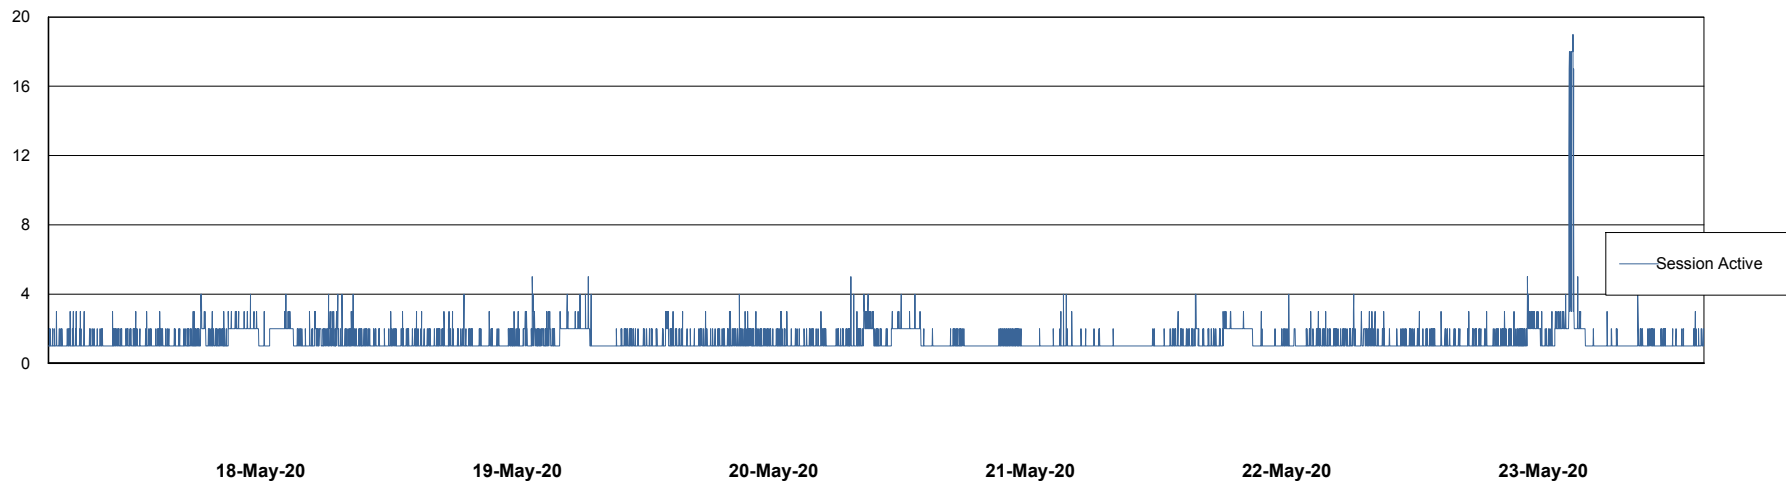

Database Performance STKDB_ABS1 Production Database