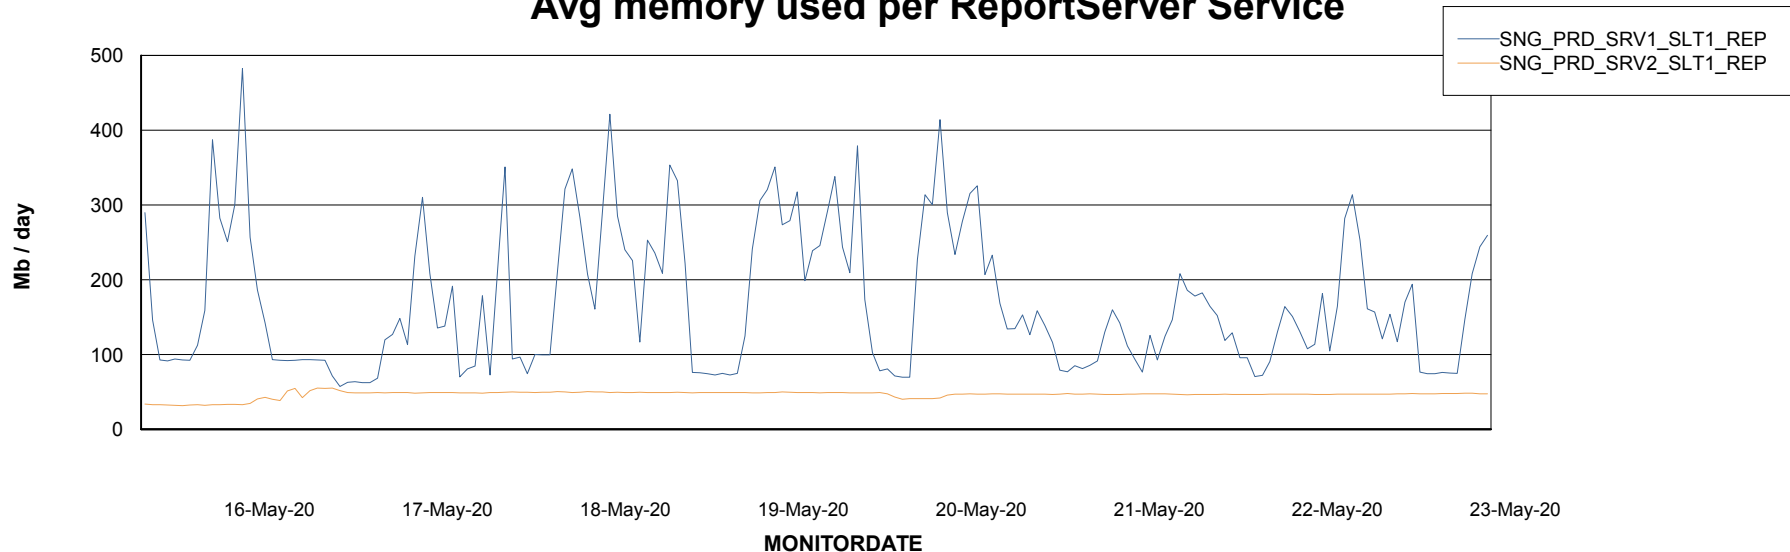

ABSSolute Application ReportServer Services

Avg memory used per ReportServer Service