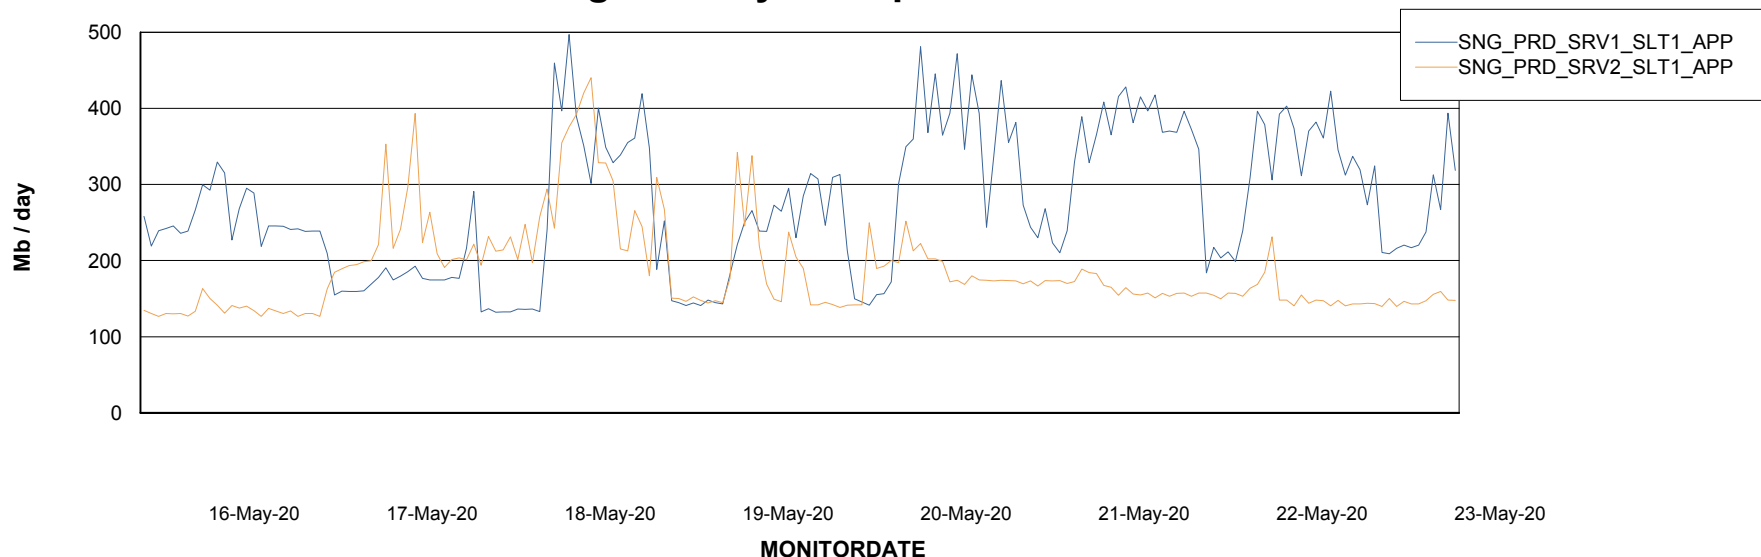

Weekly SLA Customer Report

Customer SNG_Production
Database ID 70

Database Performance SNGDB_Production

Weekly SLA Customer Report

Customer SNG_Production
 Database ID 70

DATABASE SIZE SNGDB_Production

Database growth over last month

Database Tablespace SNGDB_Production

Date	Tablespace Name	Filesize (Gb)	Usedsize (Gb)	Percentage free
23-May-20	ABSDATA	40	23	43
	INDX	80	56	30
22-May-20	ABSDATA	40	23	43
	INDX	80	56	30
21-May-20	ABSDATA	40	23	43
	INDX	80	56	30
20-May-20	ABSDATA	40	23	43
	INDX	80	56	30
19-May-20	ABSDATA	40	23	43
	INDX	80	56	30
18-May-20	ABSDATA	40	23	43
	INDX	80	56	30
17-May-20	ABSDATA	40	23	43
	INDX	80	56	30

Weekly SLA Customer Report

Customer SNG_Production
Database ID 70

ABSSolute Application Server Services

Avg memory used per ABS Server Service

Avg users per day per ABS server

Weekly SLA Customer Report

Customer SNG_Production
Database ID 70