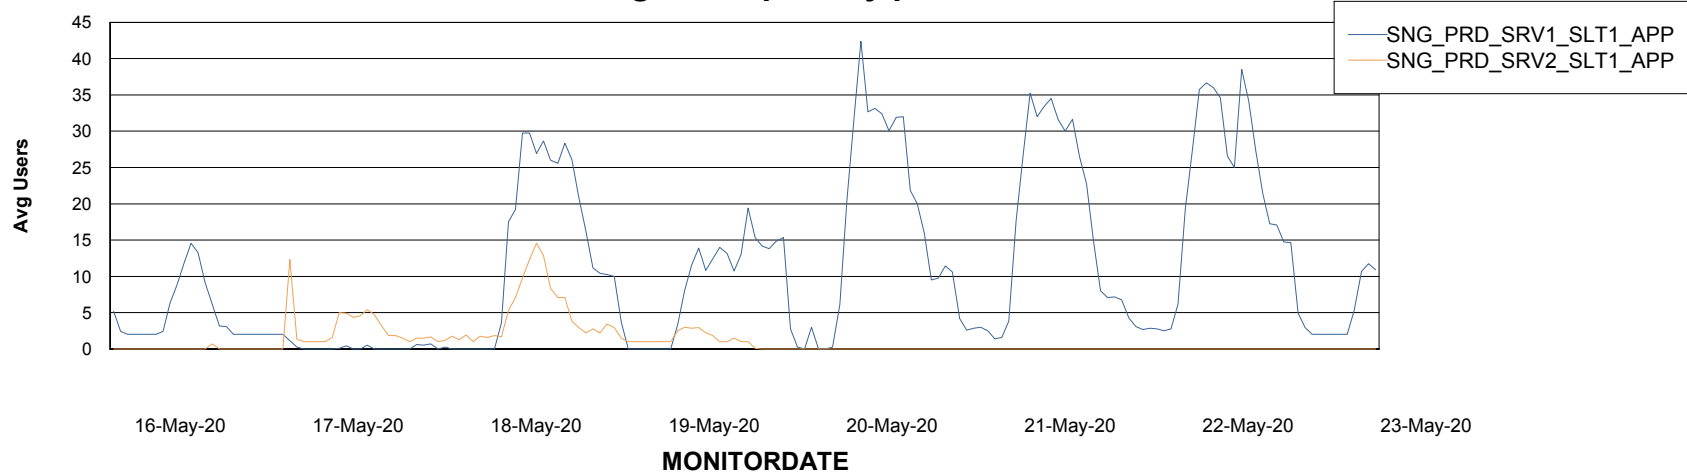

Weekly SLA Customer Report

Customer SNG_Production
Database ID 70

ABSSolute Application Server Services

Avg memory used per ABS Server Service

Avg users per day per ABS server

Weekly SLA Customer Report

Customer SNG_Production
Database ID 70