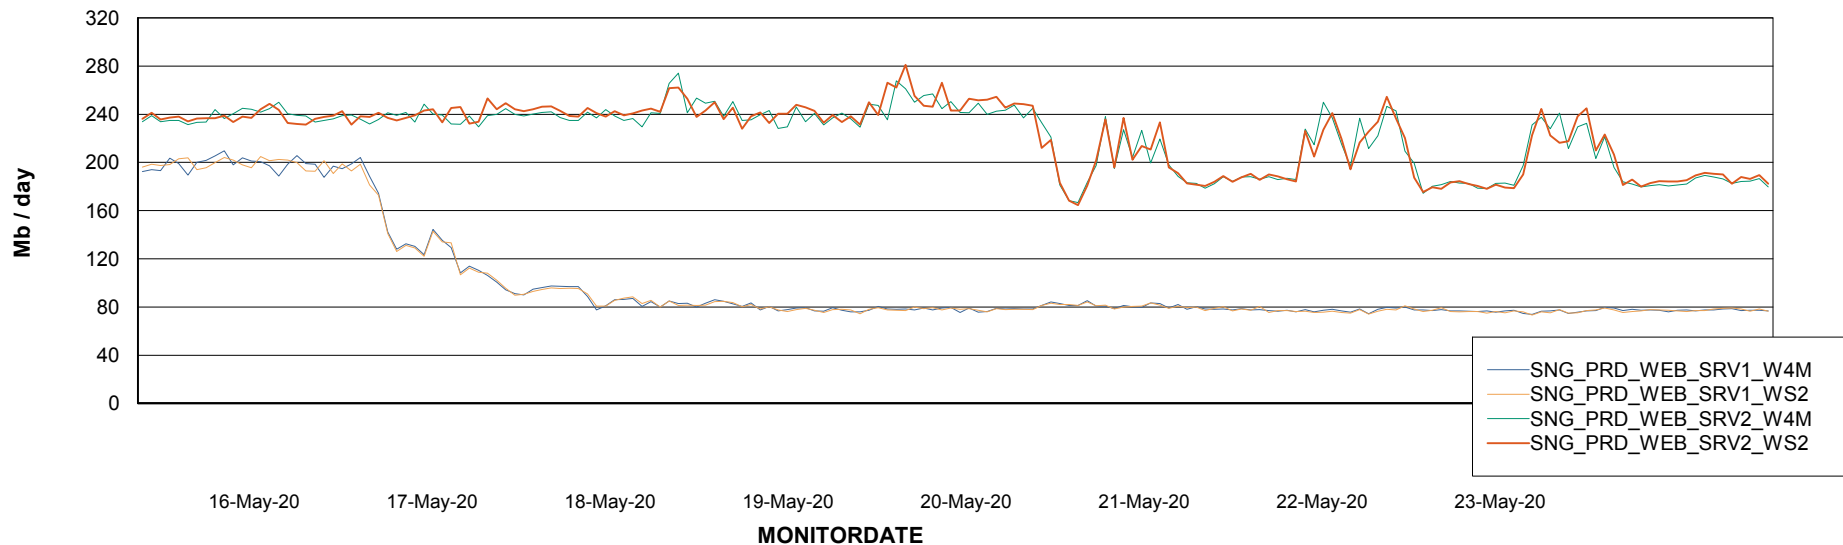

ABSSolute Application ReportServer Services

Avg memory used per ReportServer Service

Weekly SLA Customer Report

Customer SNG_Production
Database ID 70

ABSSolute Web Component Services

Avg memory used per ABS Web component