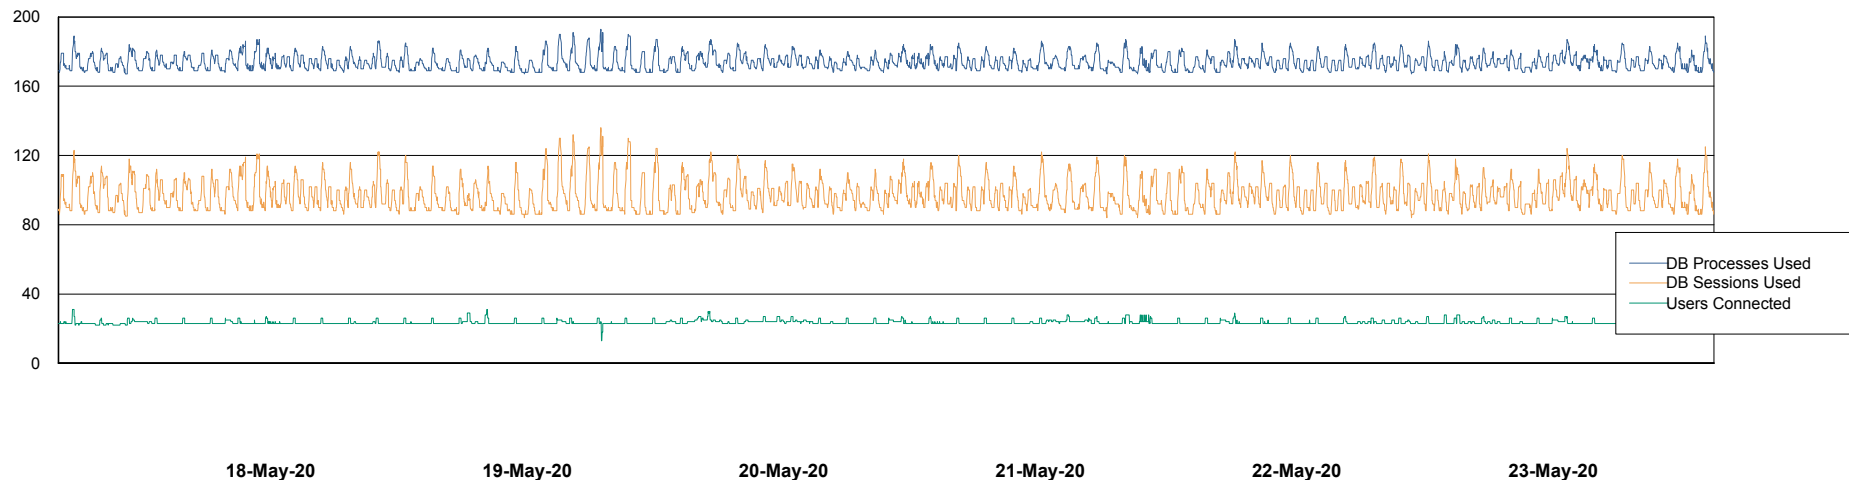

Database Performance SNGDB_Production