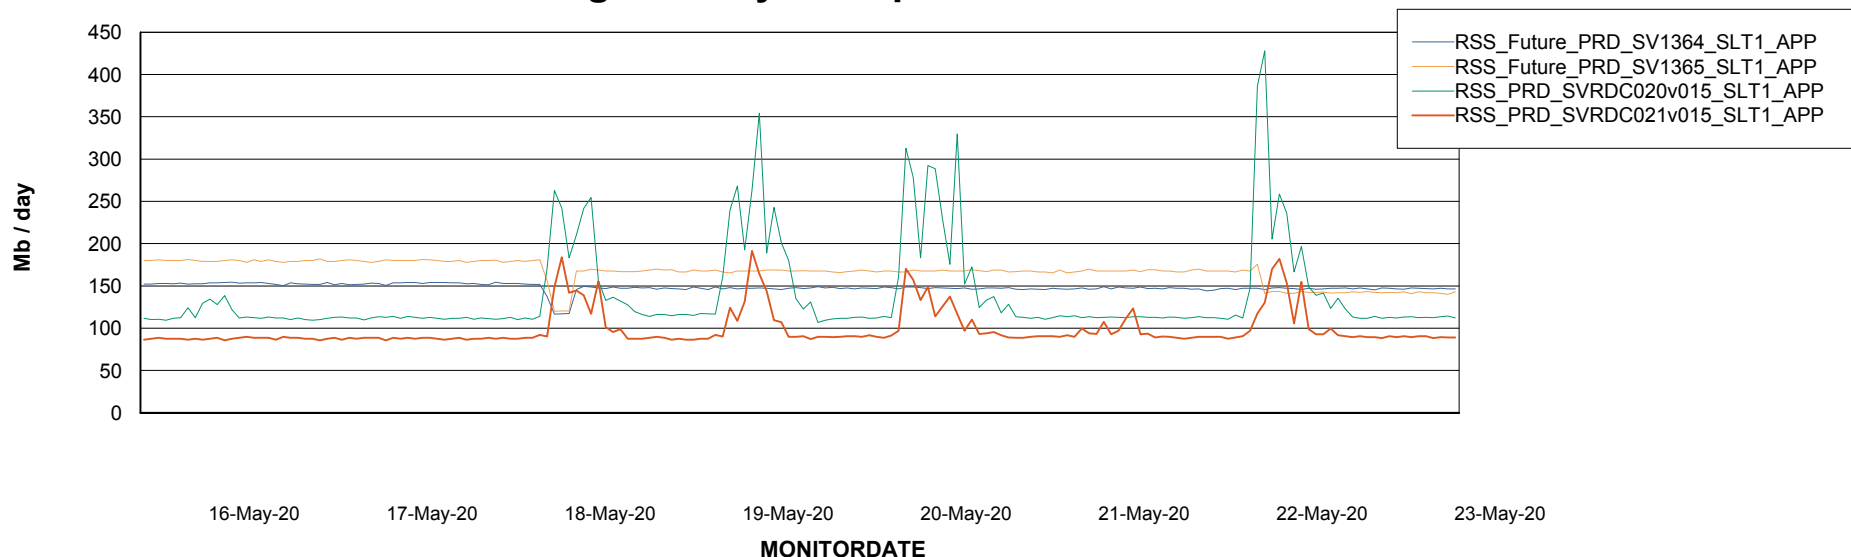

ABSSolute Application Server Services

Avg memory used per ABS Server Service