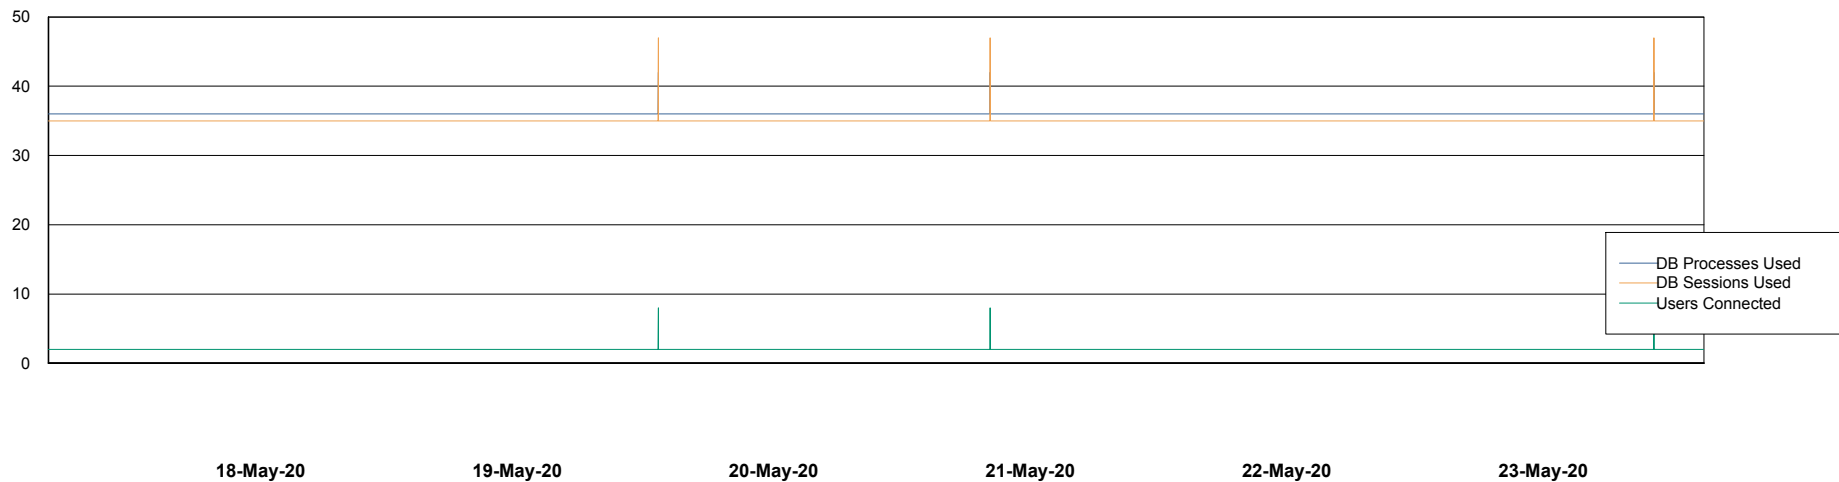

Weekly SLA Customer Report

Customer RSS Production
Database ID 52

Database Performance RSS_DB_Future_Primary

Weekly SLA Customer Report

Customer RSS Production
Database ID 52

Database Performance RSS_DB_Future_Standby