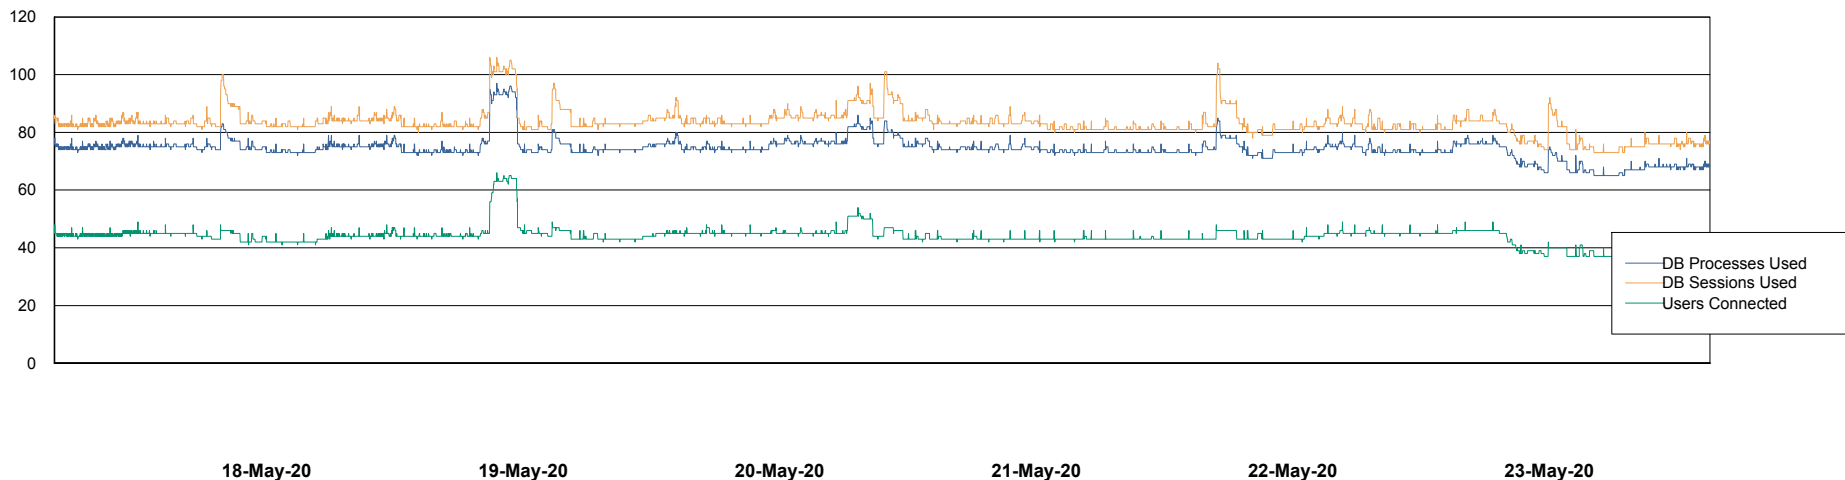

Database Performance RSSDB_Production