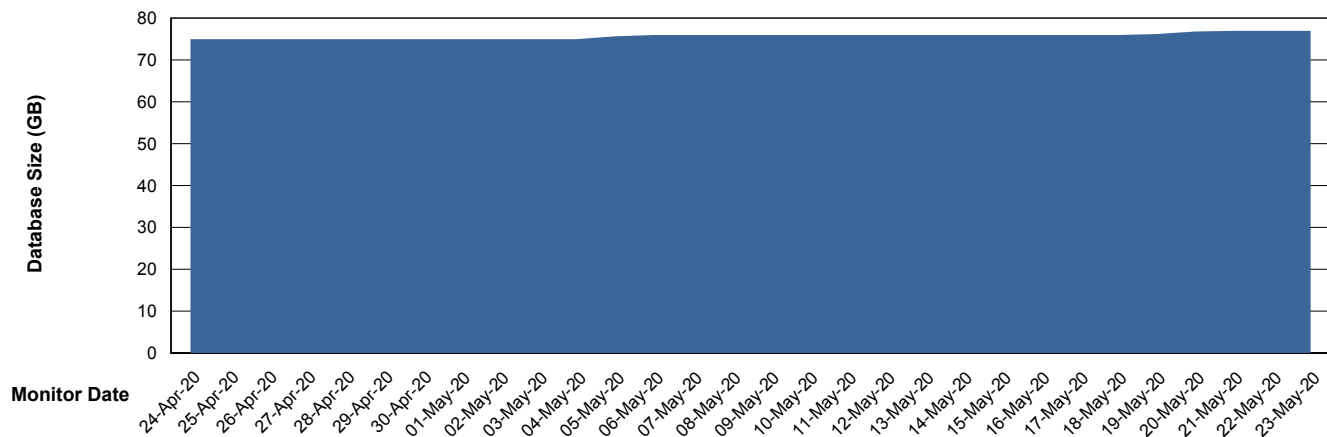

Customer RSS Production
Database ID 52

DATABASE SIZE RSS_DB_Future_Primary

Database growth over last month

DATABASE SIZE RSSDB_Production

Database growth over last month

Weekly SLA Customer Report

Customer RSS Production
 Database ID 52