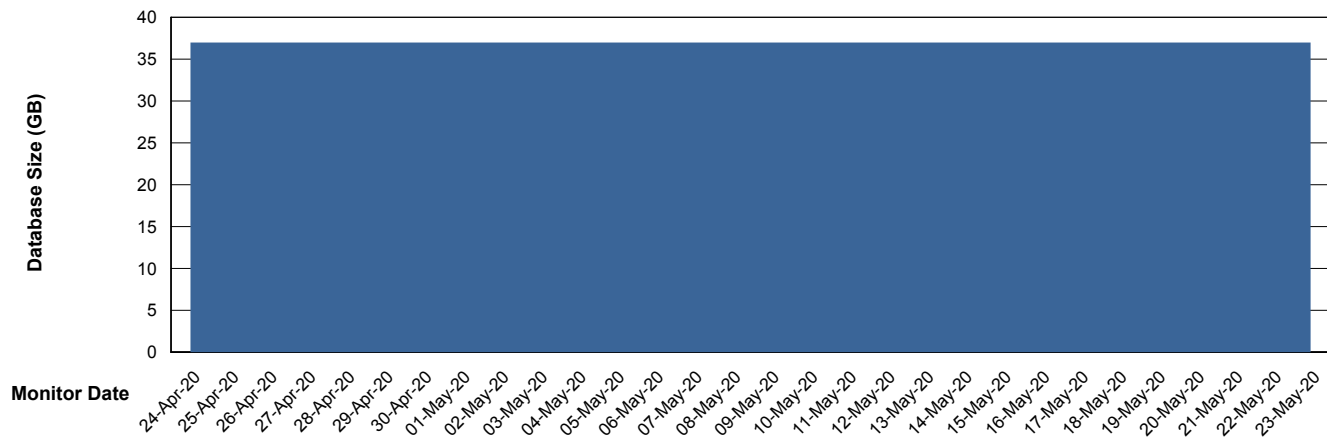

DATABASE SIZE RSS_DB_Future_Primary

Database growth over last month