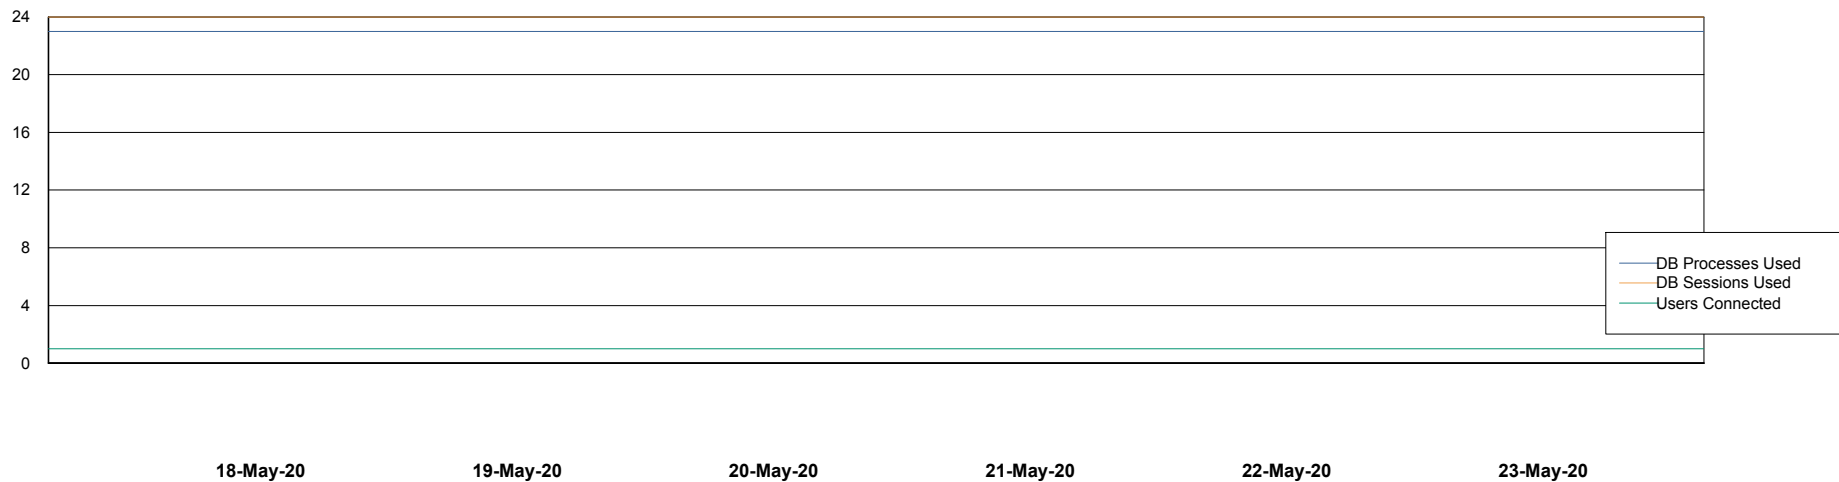

Weekly SLA Customer Report

Customer RSS Production
Database ID 52

Database Performance RSSDB_Production

Weekly SLA Customer Report

Customer RSS Production
Database ID 52

Database Performance RSSDB_Standby

Weekly SLA Customer Report