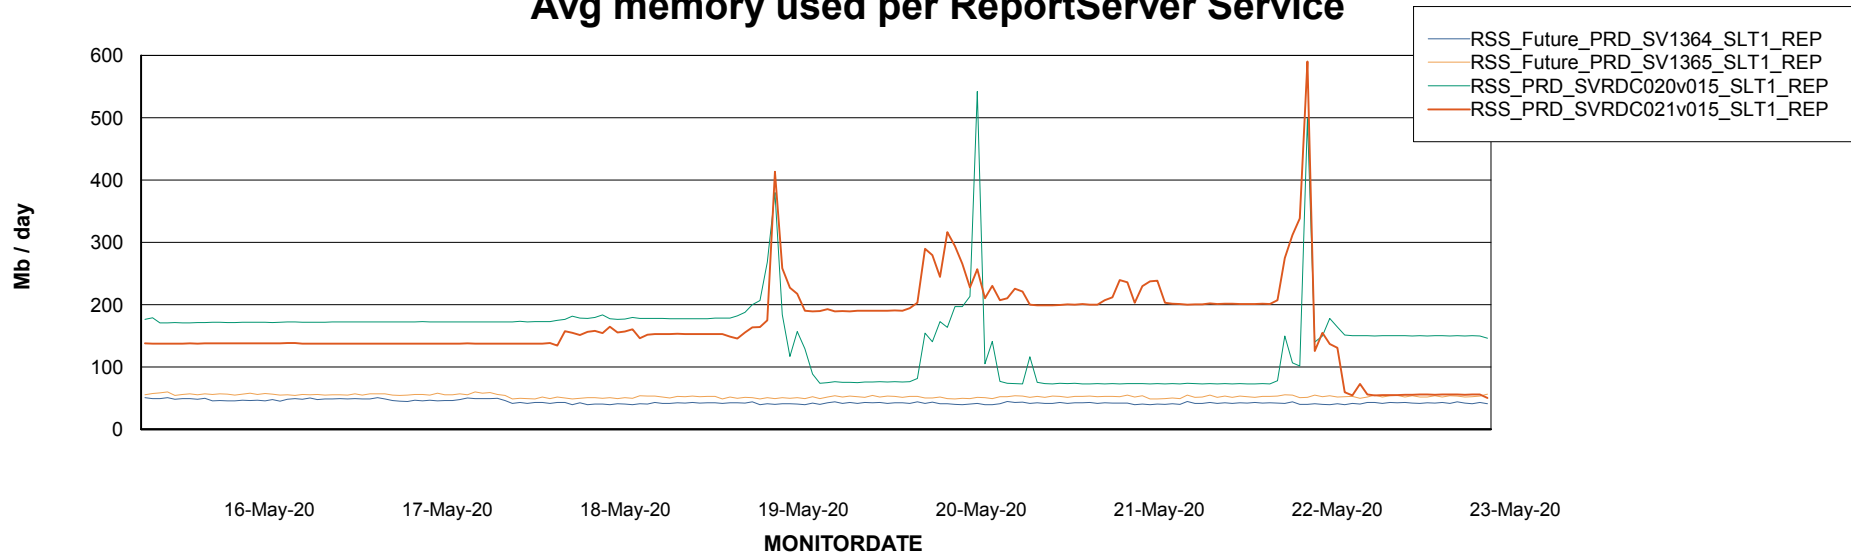

ABSSolute Application ReportServer Services

Avg memory used per ReportServer Service