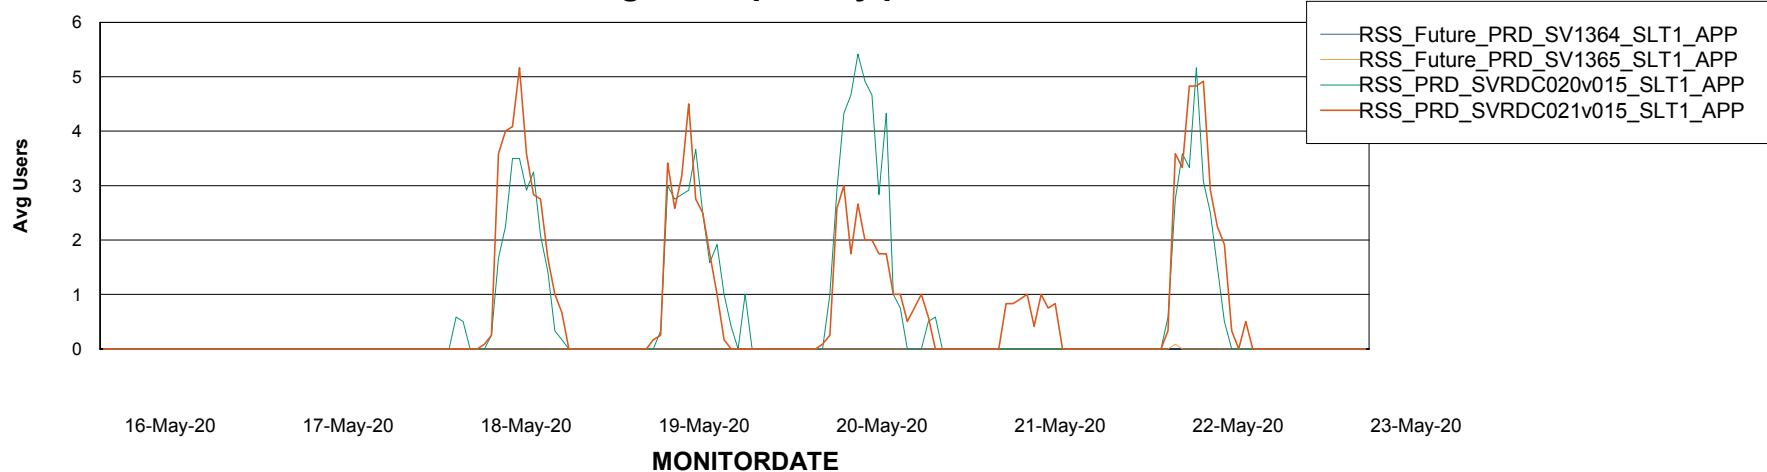

Weekly SLA Customer Report

Customer RSS Production
Database ID 52

ABSSolute Application Server Services

Avg memory used per ABS Server Service

Avg users per day per ABS server

Weekly SLA Customer Report

Customer RSS Production
Database ID 52