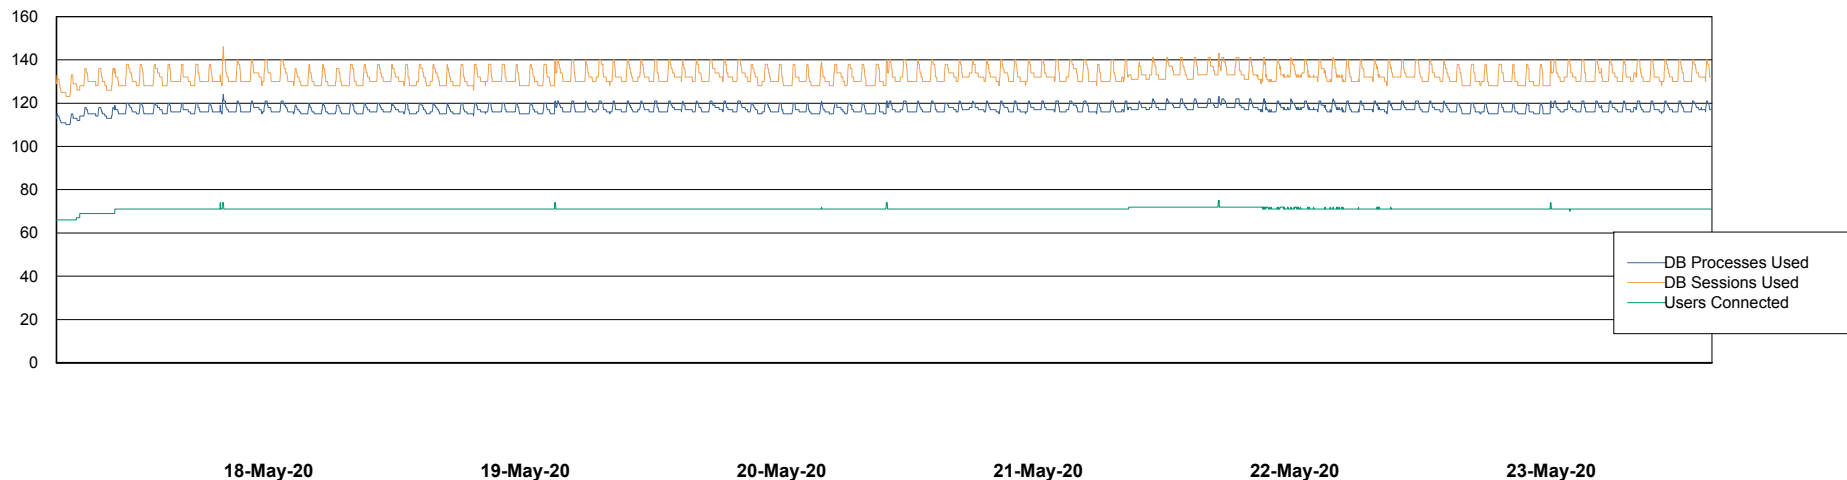

Database Performance RSS_DB_Future_Primary