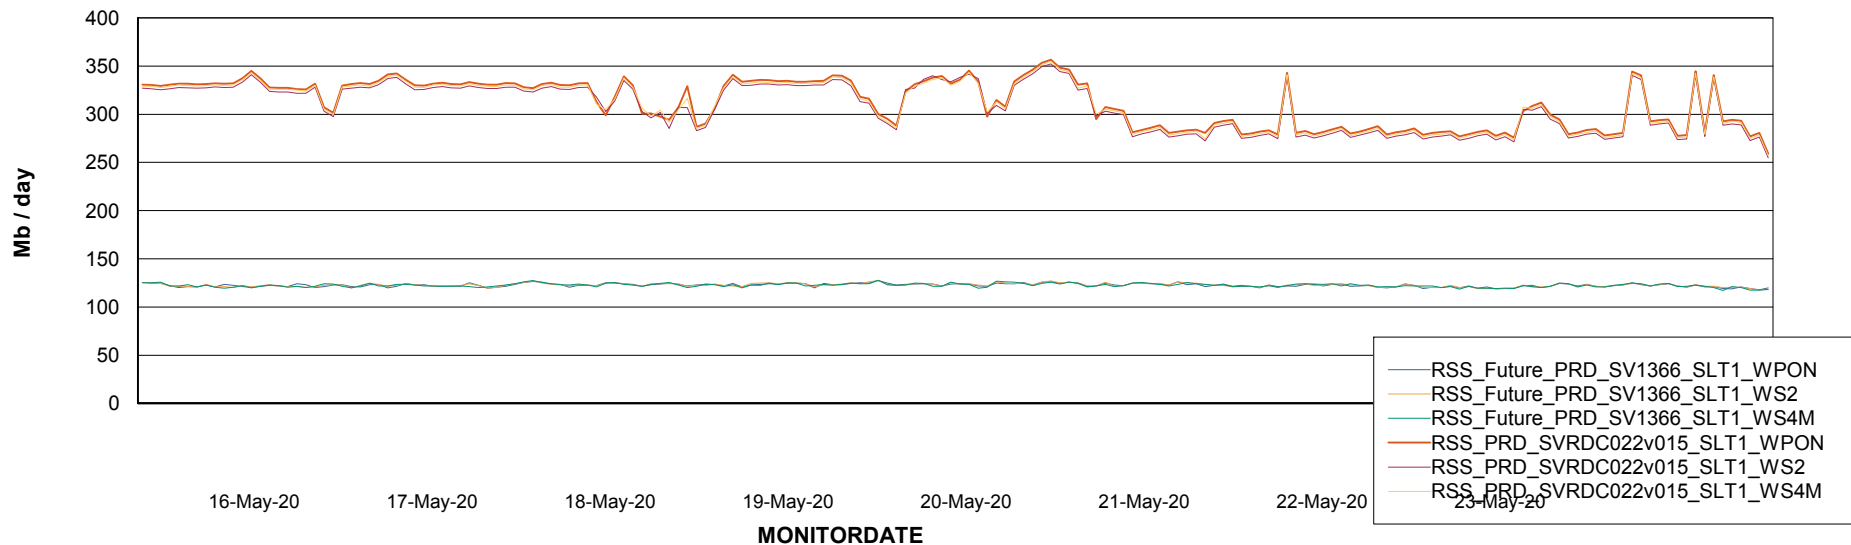

Weekly SLA Customer Report

Customer RSS Production
Database ID 52

Disaster per ABS component

- RSS_Future_PRD_SV1364_SLT1_APP
- RSS_Future_PRD_SV1364_SLT1_REP
- RSS_Future_PRD_SV1365_SLT1_APP
- RSS_Future_PRD_SV1365_SLT1_REP
- RSS_Future_PRD_SV1366_SLT1_WPON
- RSS_Future_PRD_SV1366_SLT1_WS2
- RSS_Future_PRD_SV1366_SLT1_WS4M
- RSS_PRD_SVRDC020v015_SLT1_APP
- RSS_PRD_SVRDC020v015_SLT1_REP
- RSS_PRD_SVRDC021v015_SLT1_APP
- RSS_PRD_SVRDC021v015_SLT1_REP
- RSS_PRD_SVRDC022v015_SLT1_WPON
- RSS_PRD_SVRDC022v015_SLT1_WS2
- RSS_PRD_SVRDC022v015_SLT1_WS4M