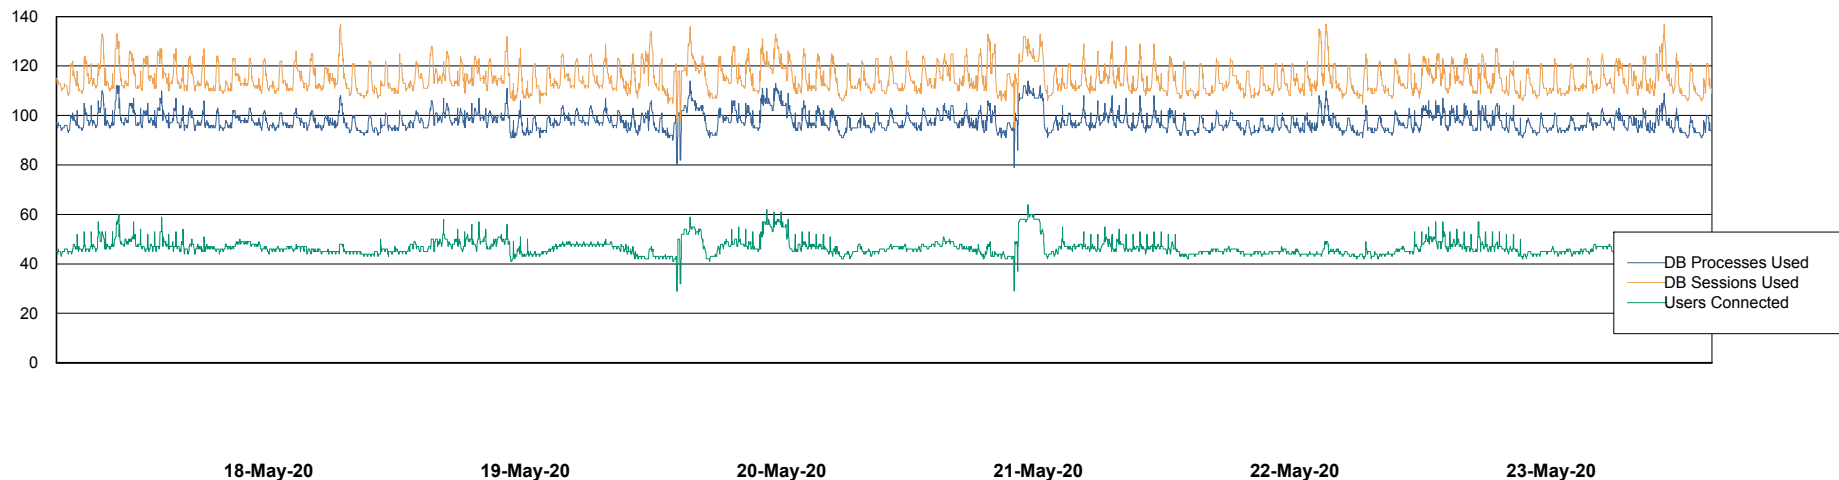

Database Performance PCODB_Production