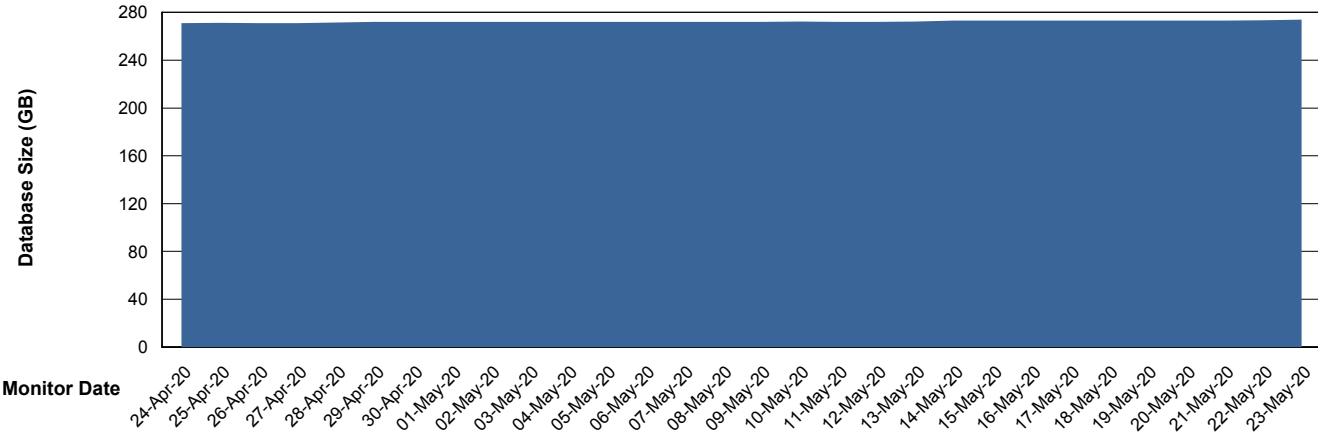

DATABASE SIZE PCODB_Production

Database growth over last month