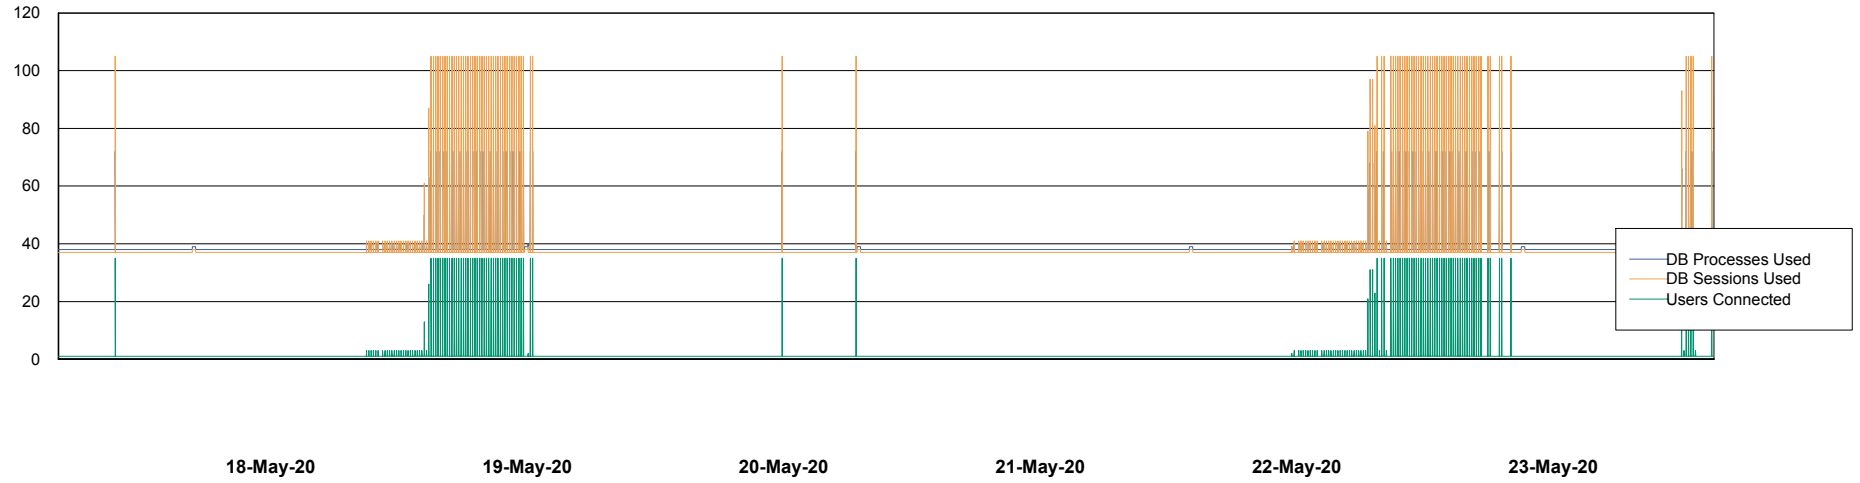

Weekly SLA Customer Report

Customer NIX_Production
Database ID 51

Database Performance NIXDB_BI

Weekly SLA Customer Report

Customer NIX_Production
Database ID 51

Database Performance NIXDB_Production

Weekly SLA Customer Report

Customer NIX_Production
Database ID 51

Database Performance NIXDB_Standby

Weekly SLA Customer Report

Customer NIX_Production
Database ID 51

DATABASE SIZE NIXDB_BI

Database growth over last month

DATABASE SIZE NIXDB_Production