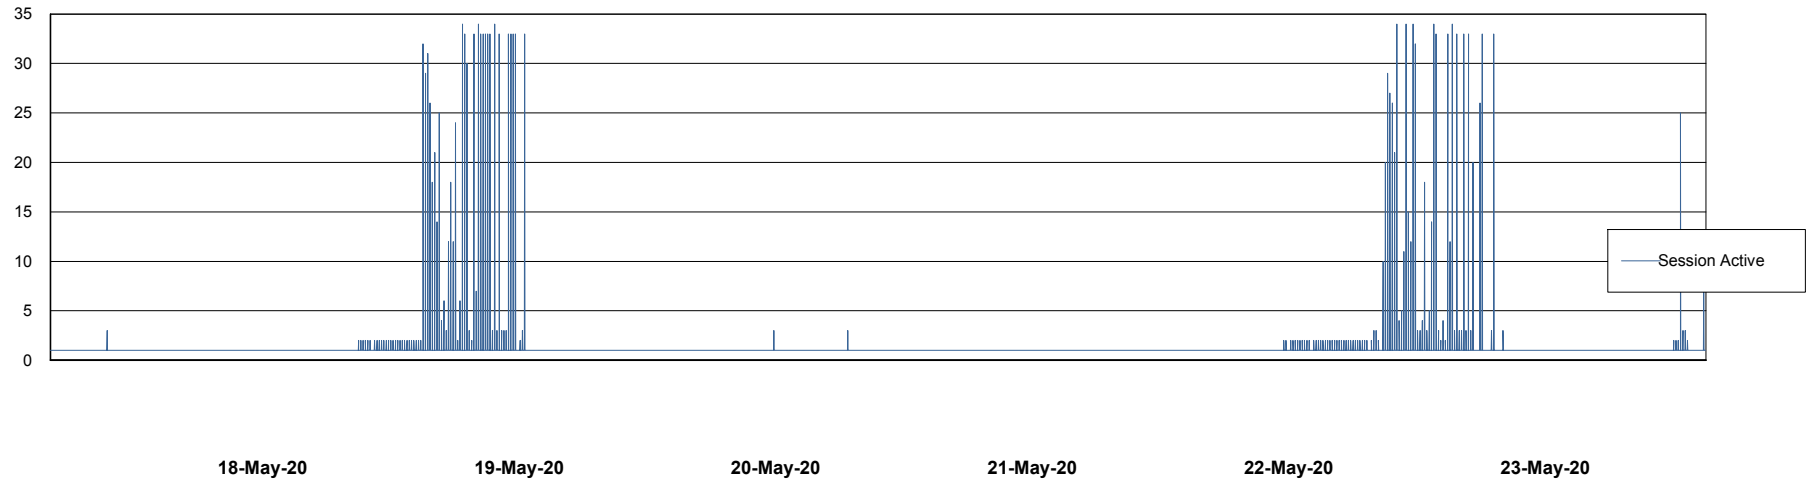

Database Performance NIXDB_Standby