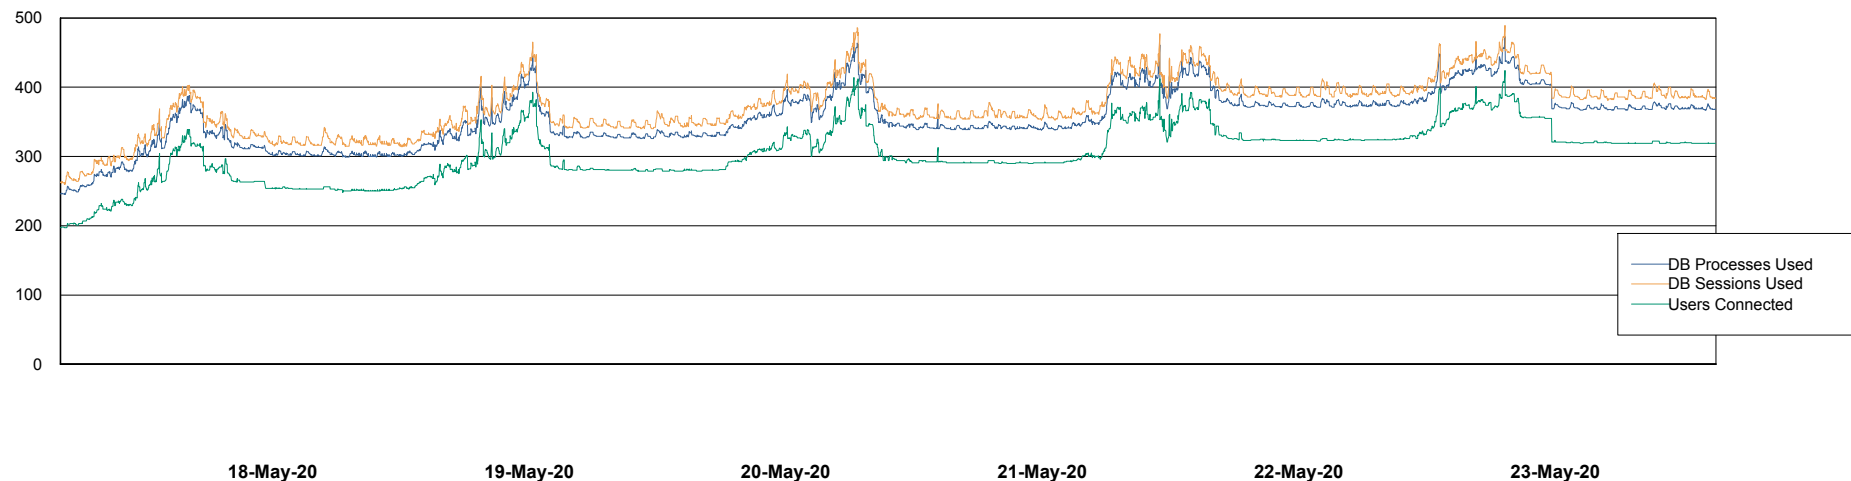

Weekly SLA Customer Report

Customer NIX_Production
Database ID 51

Database Performance NIXDB_BI

Weekly SLA Customer Report

Customer NIX_Production
Database ID 51

Database Performance NIXDB_Production

Weekly SLA Customer Report