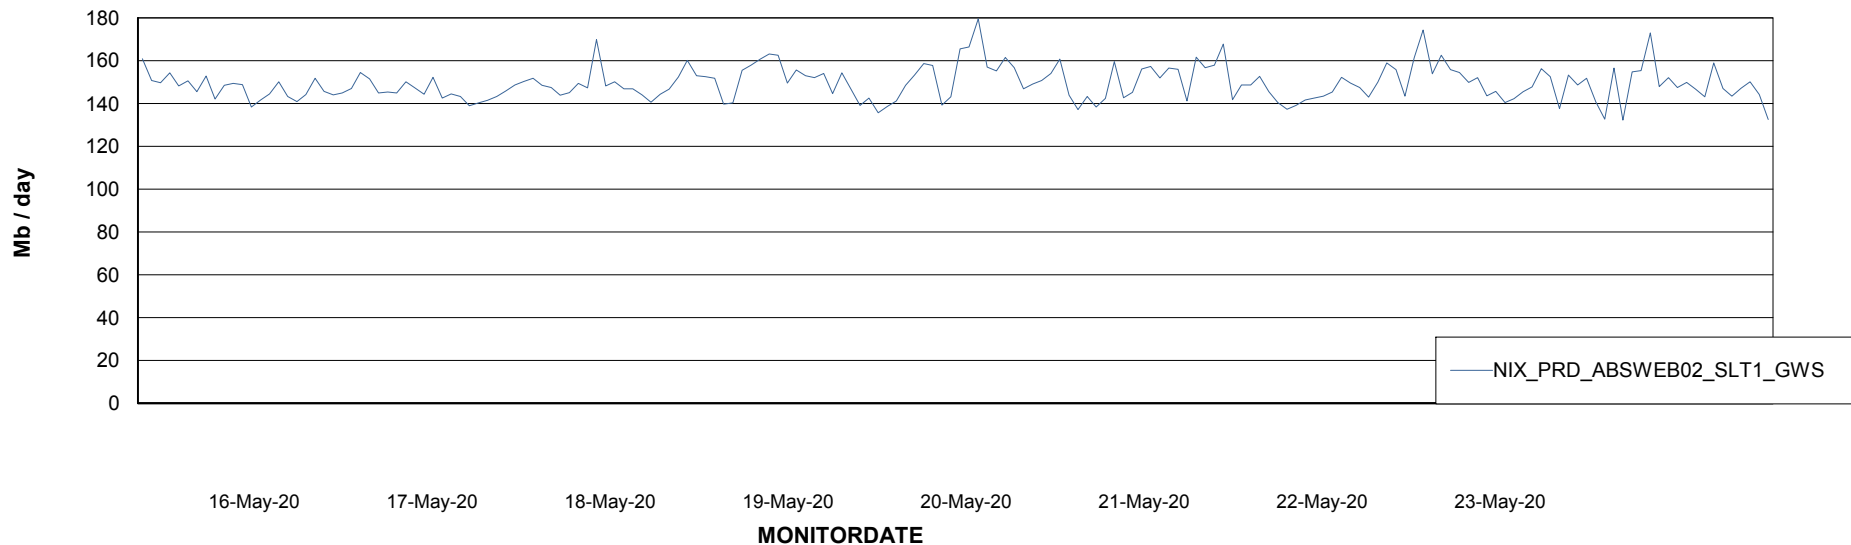

ABSSolute Web Component Services

Avg memory used per ABS Web component