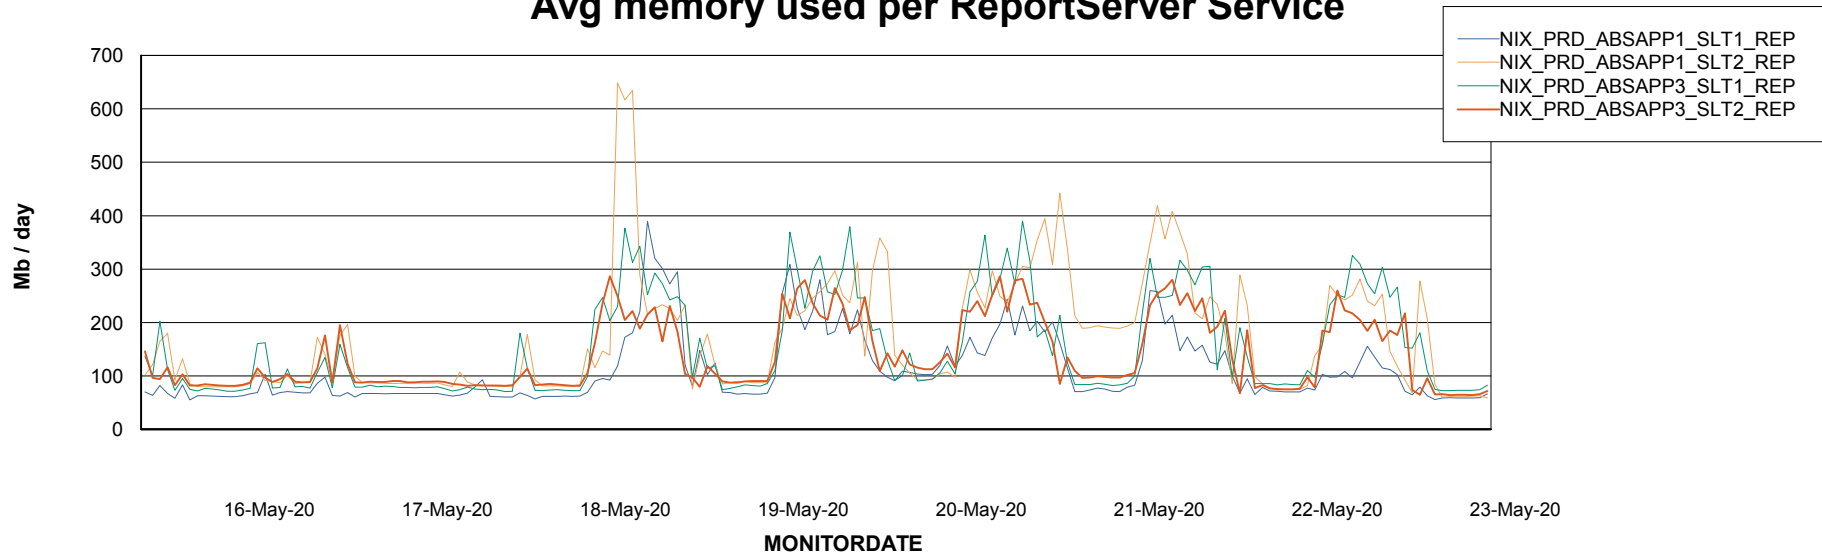

Avg users per day per ABS server

Weekly SLA Customer Report

Customer NIX_Production
Database ID 51

ABSSolute Application ReportServer Services

Avg memory used per ReportServer Service

Weekly SLA Customer Report