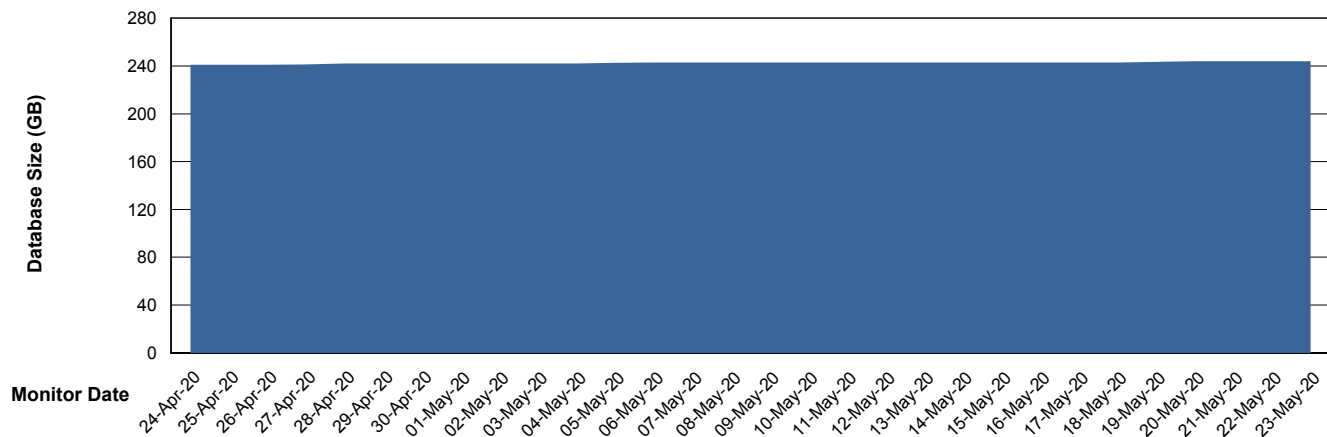

DATABASE SIZE NIXDB_Production

Database growth over last month