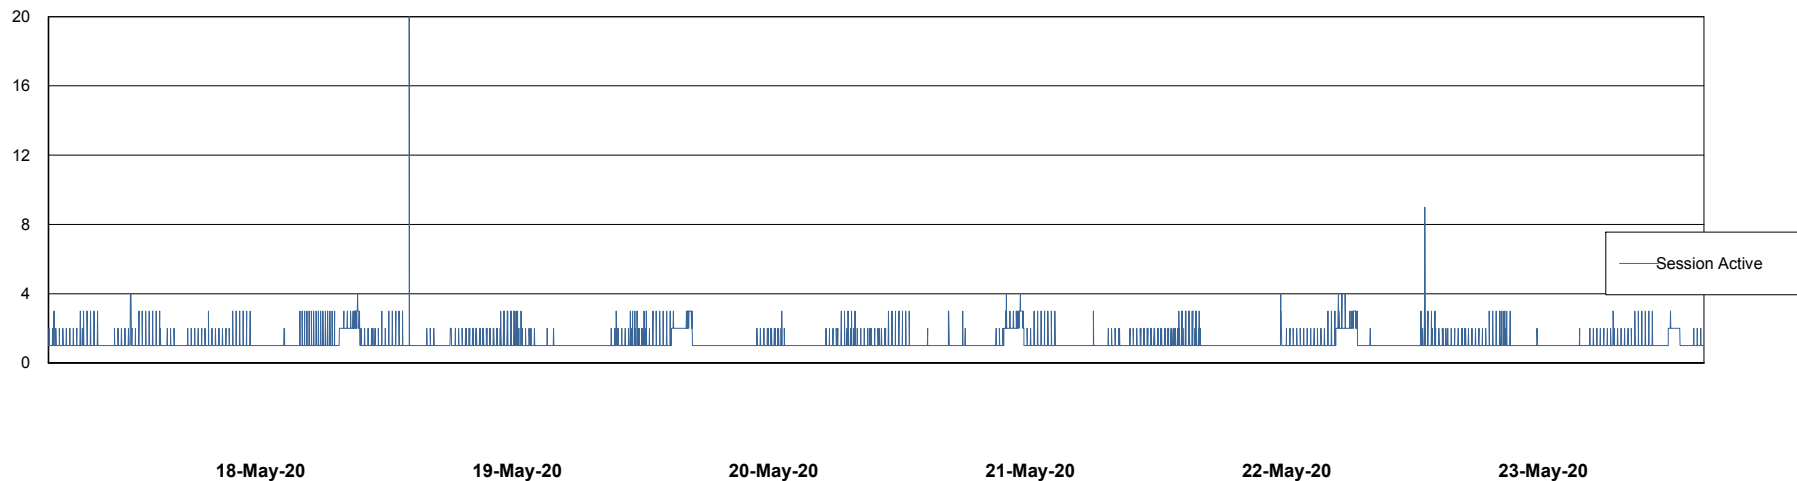

Harddisk Usage NIX_PRD_ORCDB2

	Free disk space on c: (%)	Total disk space on c: (Gb)	Total disk space on d: (Gb)	Free disk space on e: (%)	Total disk space on e: (Gb)	Free disk space on f: (%)	Total disk space on f: (Gb)
23-May-20	92	574	488	74	684	89	488
22-May-20	92	574	488	74	684	89	488
21-May-20	92	574	488	74	684	90	488
20-May-20	92	574	488	74	684	90	488
19-May-20	92	574	488	74	684	91	488
18-May-20	92	574	488	74	684	92	488
17-May-20	92	574	488	74	684	91	488

Weekly SLA Customer Report

Customer NIX_Production
Database ID 51

Database Performance NIXDB_BI

Weekly SLA Customer Report

Customer NIX_Production
Database ID 51

Database Performance NIXDB_Production

Weekly SLA Customer Report