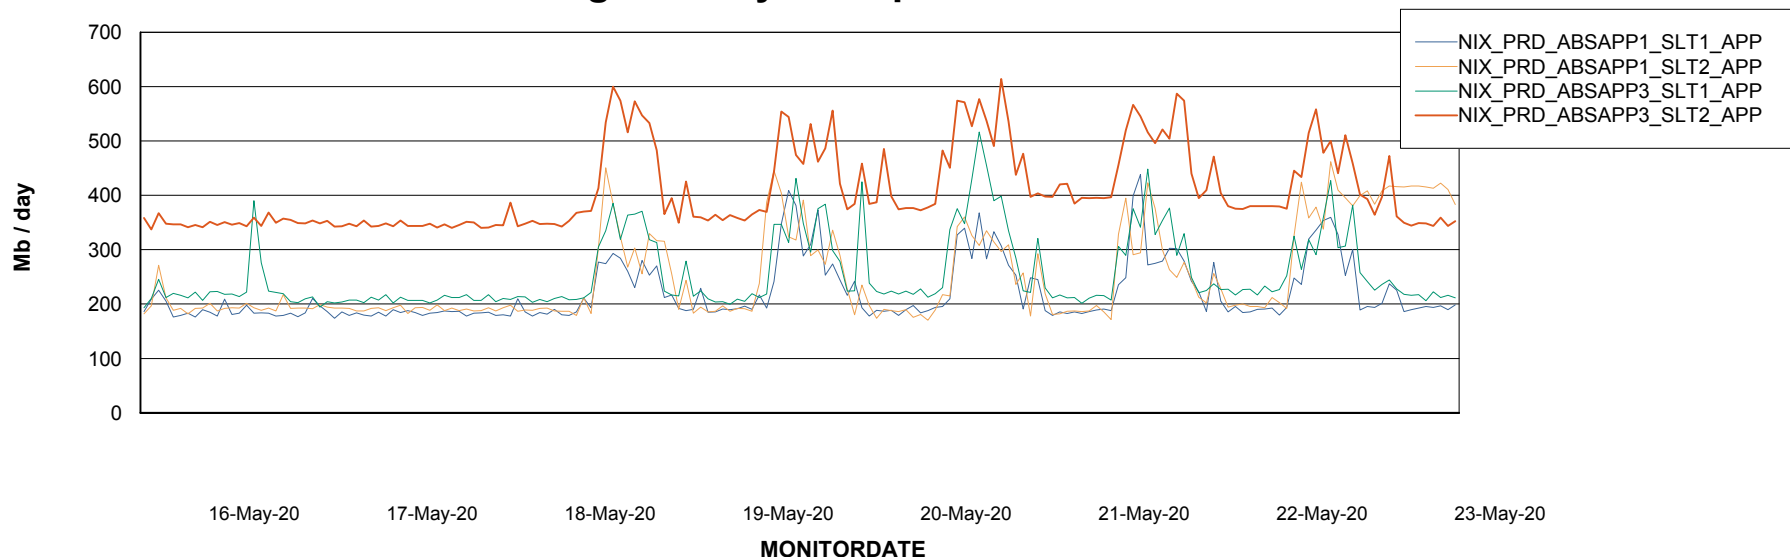

Standby Database Health NIX_Production

Recovery lag for last 7 days

Weekly SLA Customer Report

Customer NIX_Production
Database ID 51

ABSSolute Application Server Services

Avg memory used per ABS Server Service