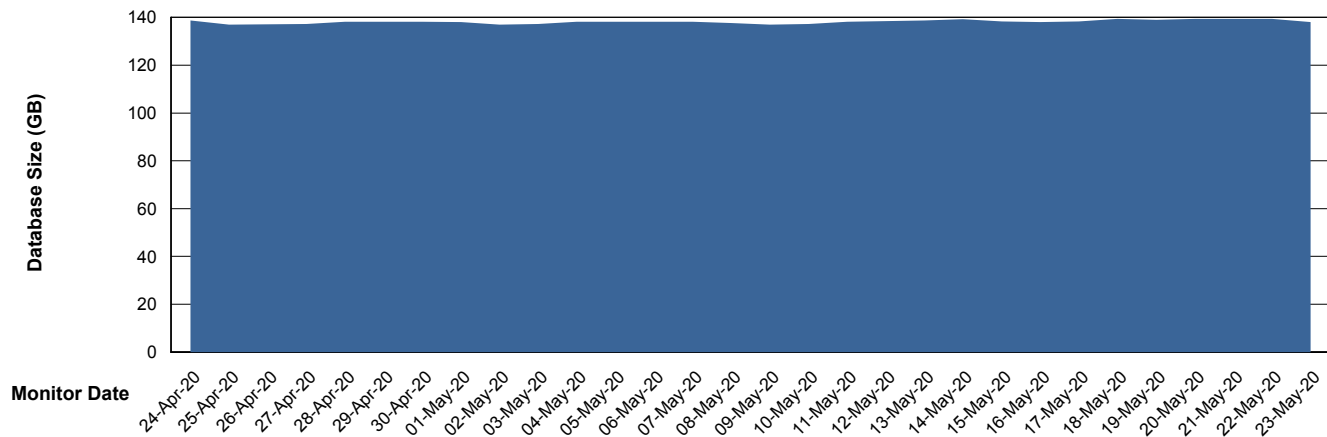

Customer NIX_Production
Database ID 51

Database Performance NIXDB_Standby

Weekly SLA Customer Report

Customer NIX_Production
Database ID 51

DATABASE SIZE NIXDB_BI

Database growth over last month

DATABASE SIZE NIXDB_Production