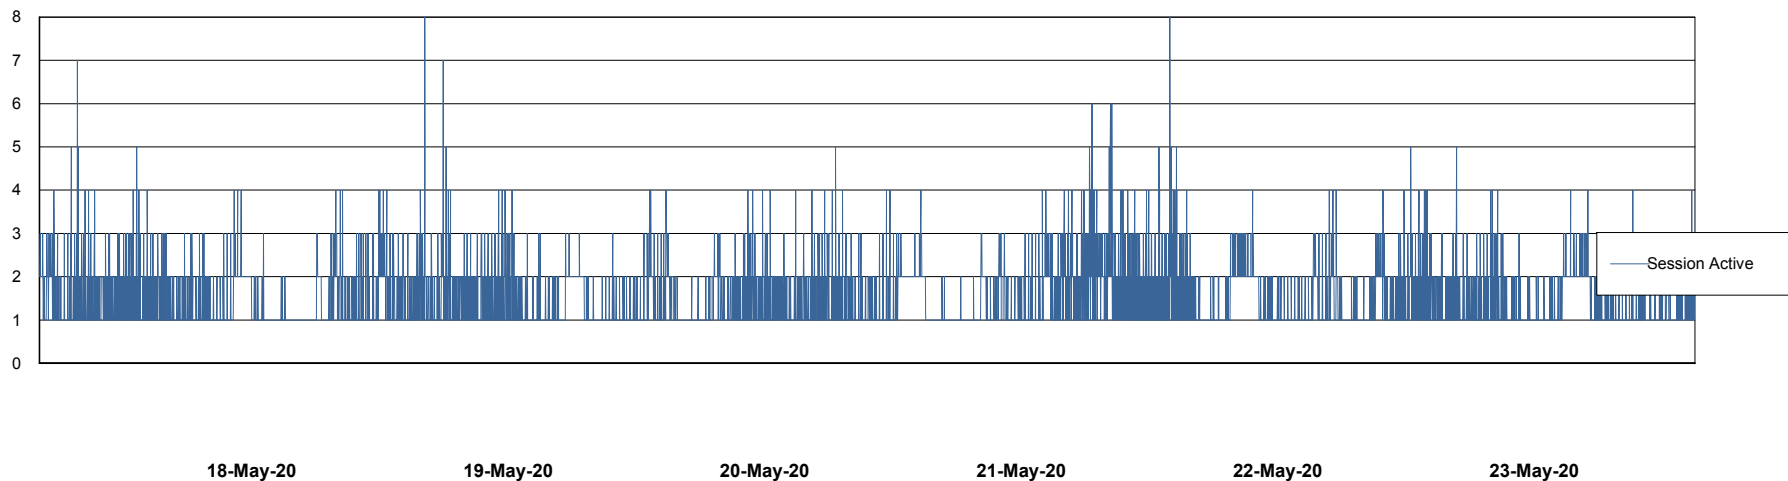

Weekly SLA Customer Report

Customer NIX_Production
Database ID 51

Database Performance NIXDB_BI

Weekly SLA Customer Report

Customer NIX_Production
Database ID 51

Database Performance NIXDB_Production

Weekly SLA Customer Report