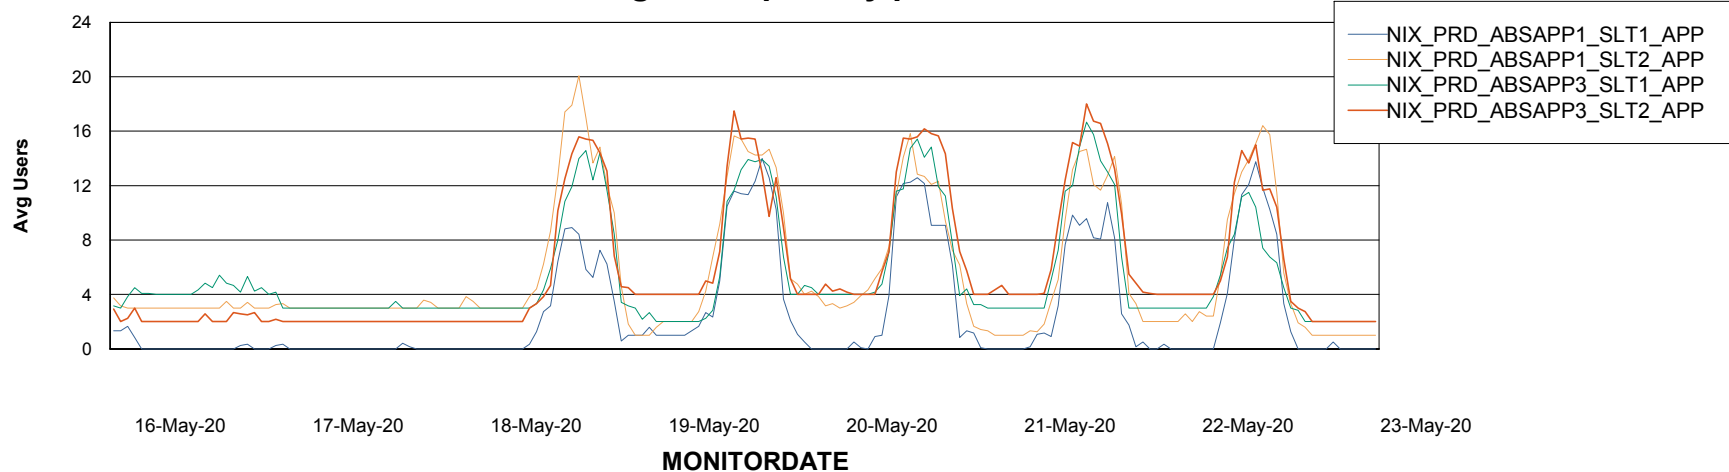

Standby Database Health NIX_Production

Recovery lag for last 7 days

Weekly SLA Customer Report

Customer NIX_Production
Database ID 51

ABSSolute Application Server Services

Avg memory used per ABS Server Service

Avg users per day per ABS server

Weekly SLA Customer Report

Customer NIX_Production
Database ID 51

ABSSolute Application ReportServer Services

Avg memory used per ReportServer Service

Weekly SLA Customer Report