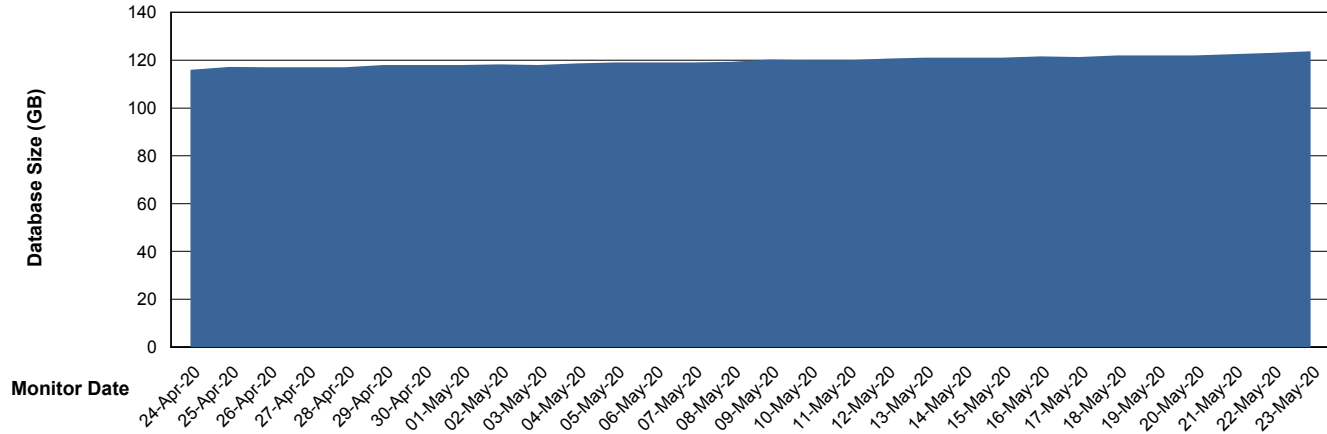

Database growth over last month

Database Tablespace LSS_ABSME_DB_LIODA4

Date	Tablespace Name	Filesize (Gb)	Usedsize (Gb)	Percentage free
23-May-20	ABSDATA	128	91	29
	INDX	6	5	17
22-May-20	ABSDATA	128	91	29
	INDX	6	5	17
21-May-20	ABSDATA	128	91	29
	INDX	6	5	17
20-May-20	ABSDATA	128	91	29
	INDX	6	5	17
19-May-20	ABSDATA	128	91	29
	INDX	6	5	17
18-May-20	ABSDATA	128	91	29
	INDX	6	4	33
17-May-20	ABSDATA	128	91	29
	INDX	6	4	33