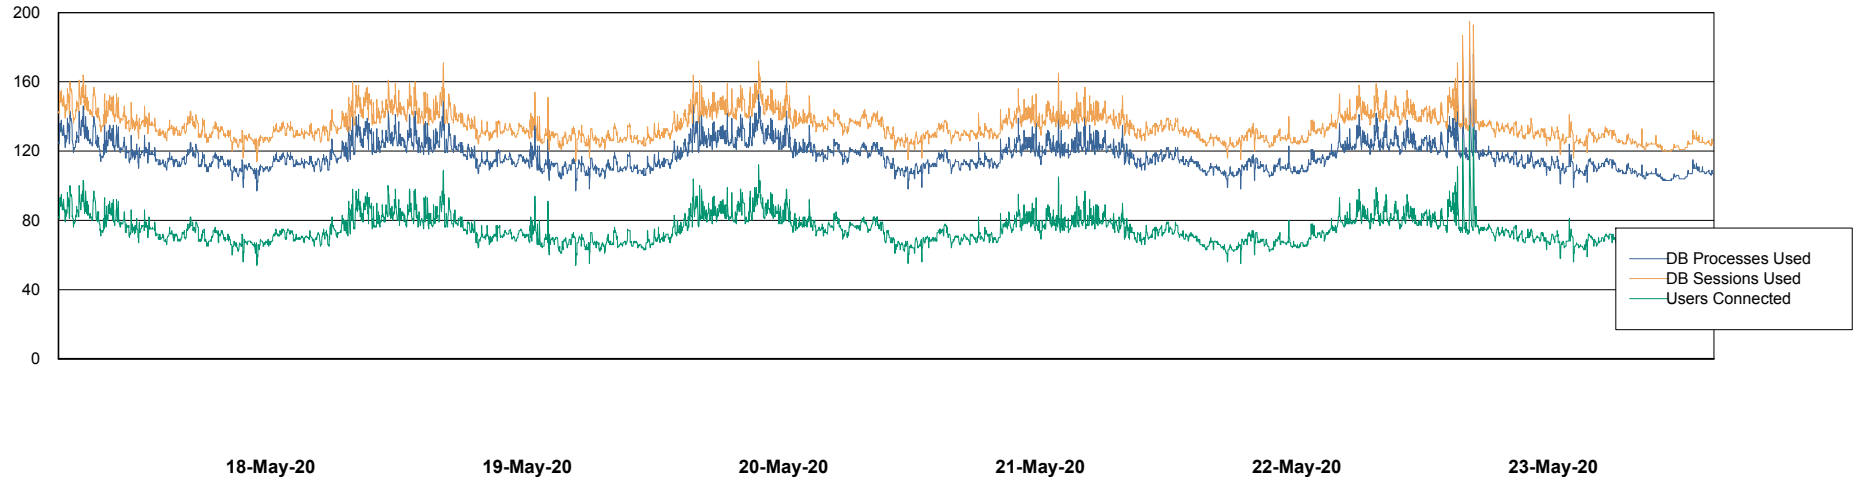

Database Performance LSS_ABSME_DB_LIODA4