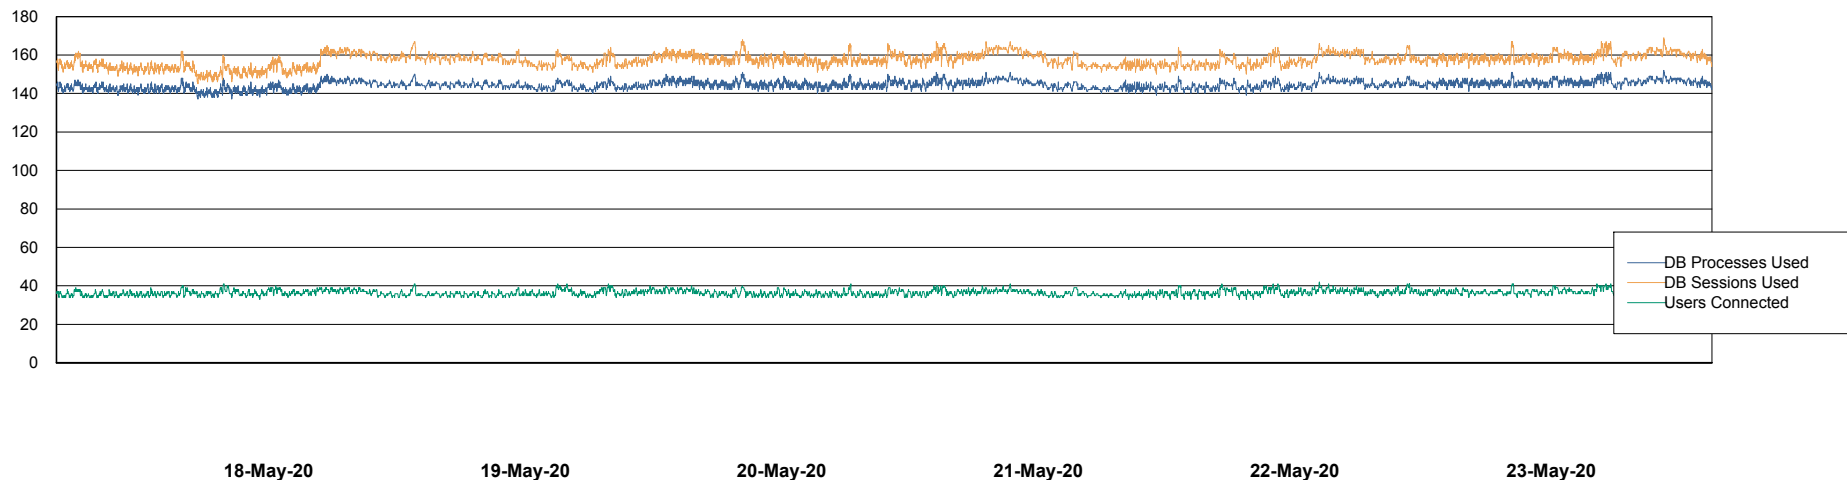

Database Performance LLGDB_BI02