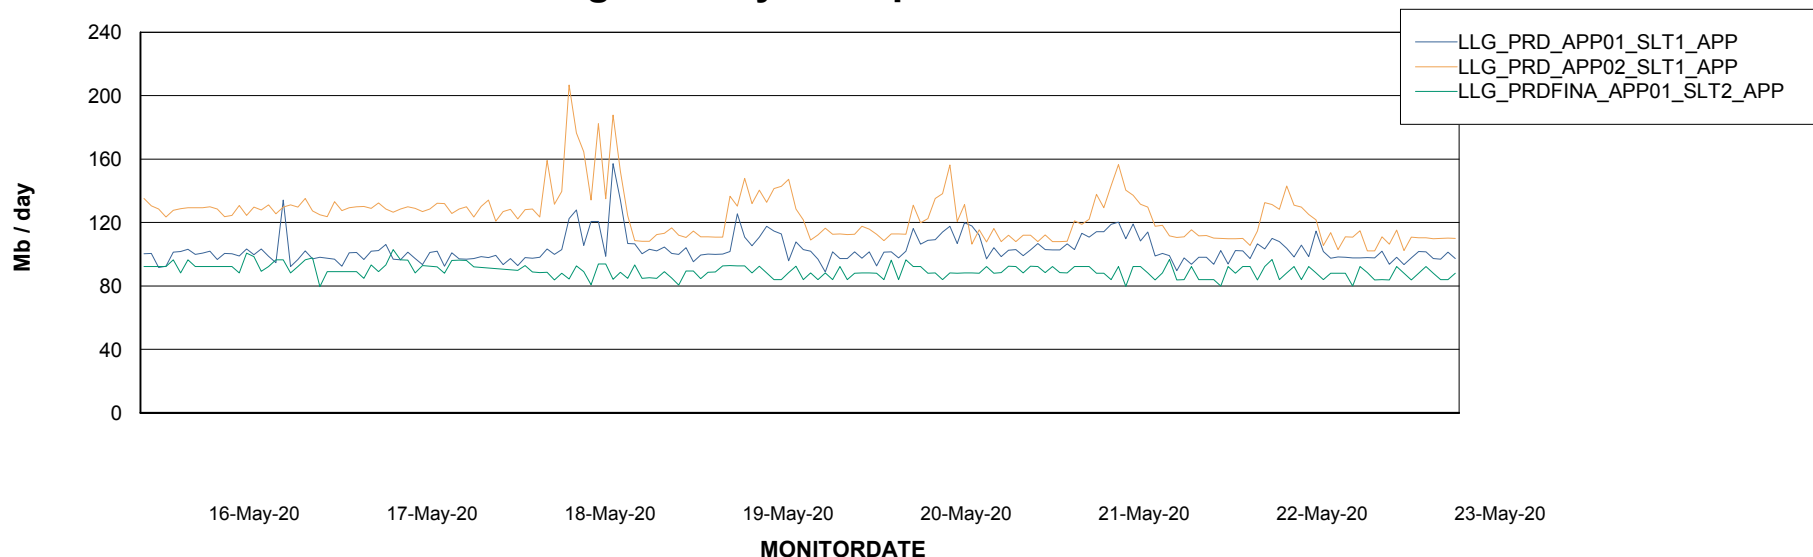

ABSSolute Application Server Services

Avg memory used per ABS Server Service