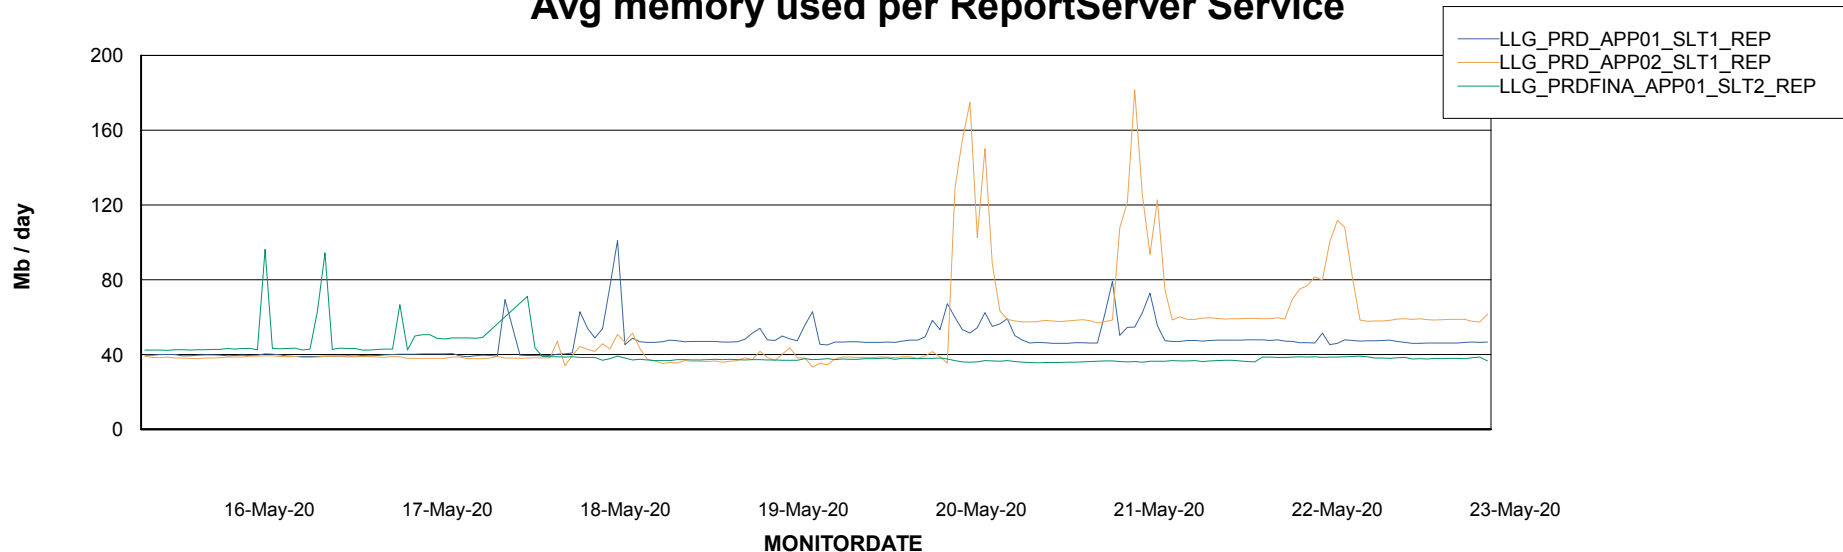

ABSSolute Application Server Services

Avg memory used per ReportServer Service