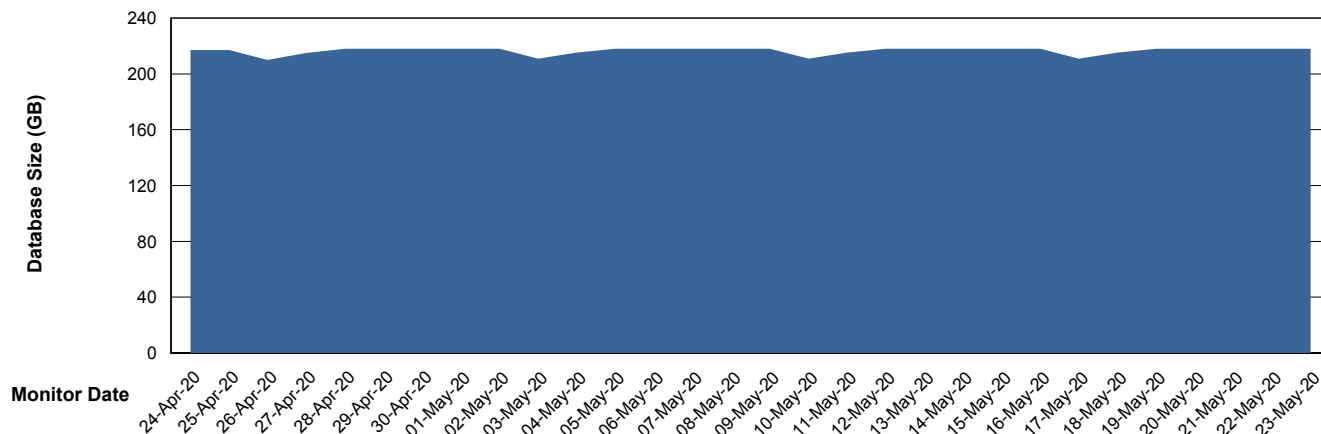

Customer LLG_Production
Database ID 53

Database Performance LLGDB_Standby

Weekly SLA Customer Report

Customer LLG_Production
Database ID 53

DATABASE SIZE LLGDB_BI02

Database growth over last month

DATABASE SIZE LLGDB_Production

Database growth over last month

Weekly SLA Customer Report

Customer LLG_Production
 Database ID 53

Database Tablespace LLGDB_BI02

Date	Tablespace Name	Filesize (Gb)	Usedsize (Gb)	Percentage free
23-May-20	ABSDATA	100	41	59
	INDX	100	42	58
22-May-20	ABSDATA	100	41	59
	INDX	100	42	58
21-May-20	ABSDATA	100	41	59
	INDX	100	42	58
20-May-20	ABSDATA	100	41	59
	INDX	100	42	58
19-May-20	ABSDATA	100	41	59
	INDX	100	42	58
18-May-20	ABSDATA	100	41	59
	INDX	100	42	58
17-May-20	ABSDATA	100	41	59
	INDX	100	42	58