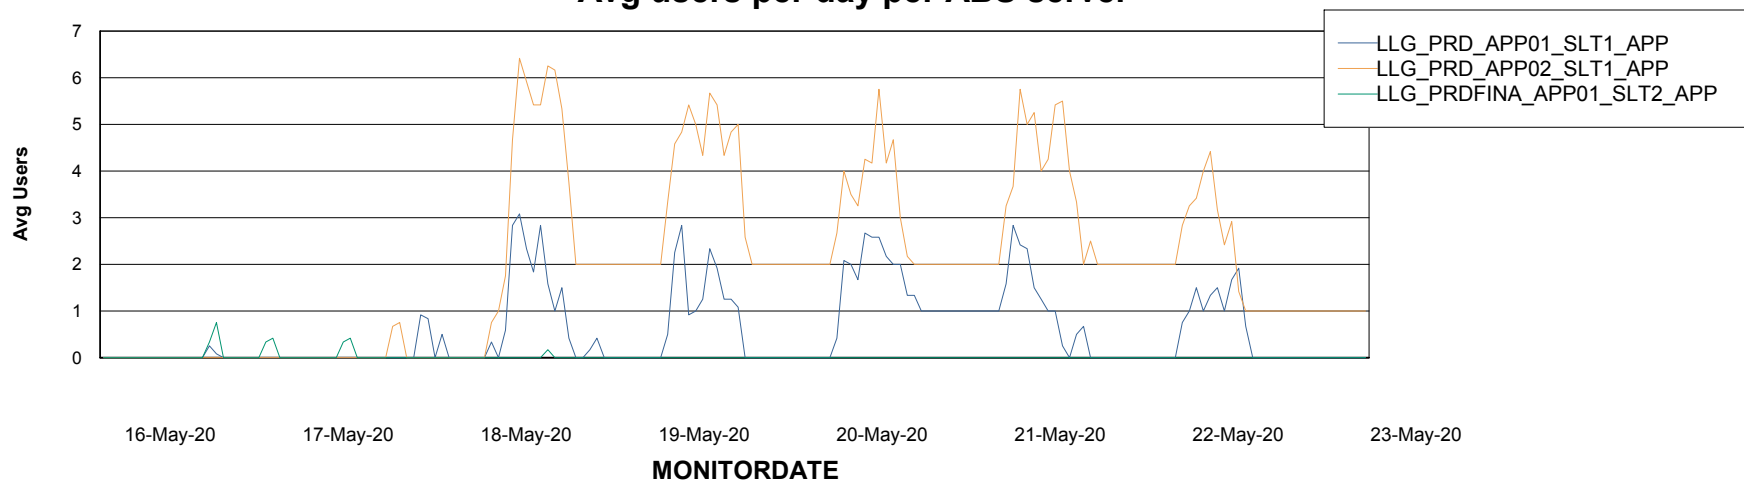

Avg users per day per ABS server