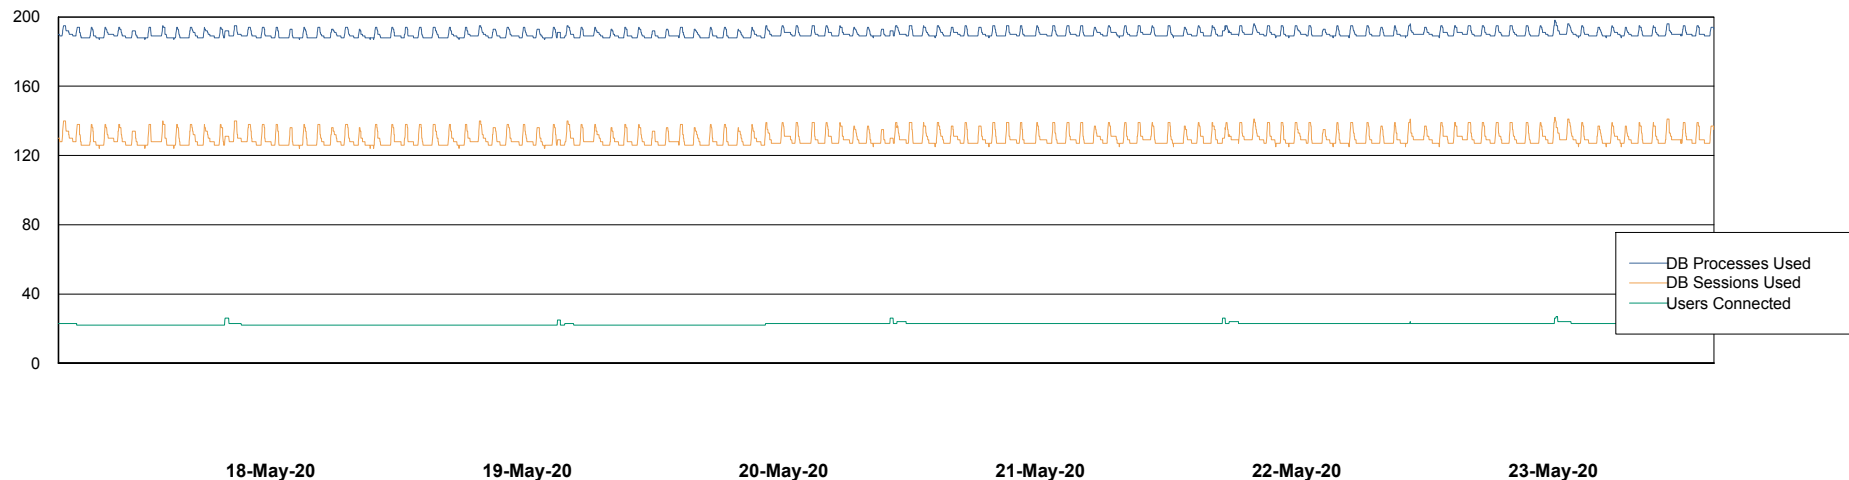

Database Performance LLGDB_Standby