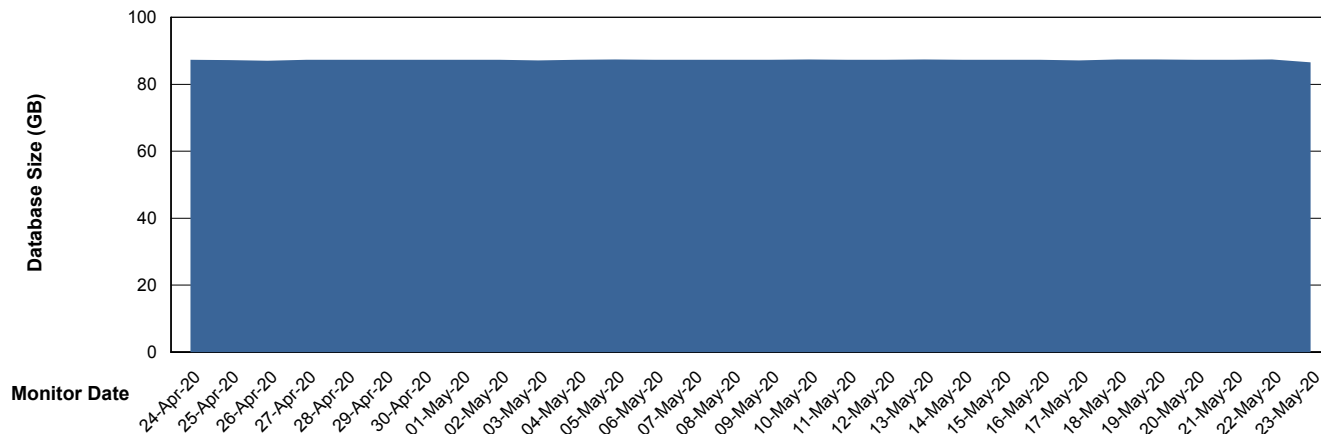

Customer LLG_Production
Database ID 53

Database Performance LLGDB_Standby

Weekly SLA Customer Report

Customer LLG_Production
Database ID 53

DATABASE SIZE LLGDB_BI02

Database growth over last month

DATABASE SIZE LLGDB_Production