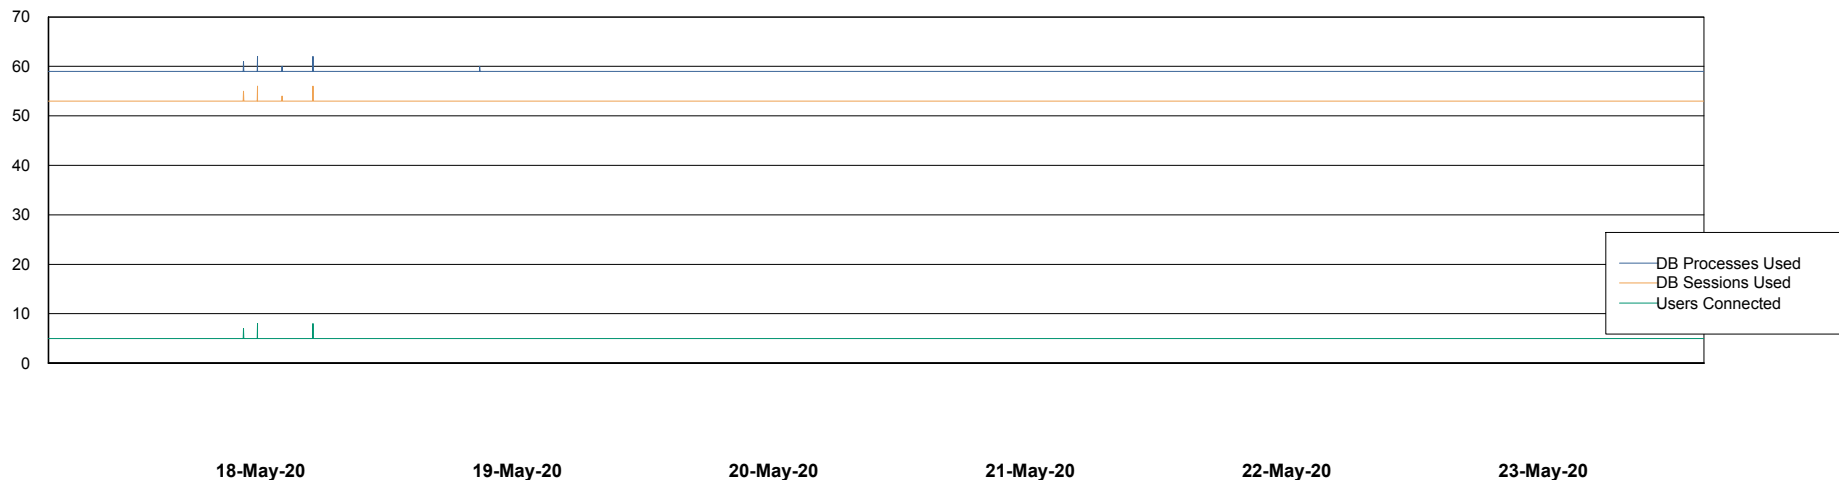

Database Performance ELJDB_Standby