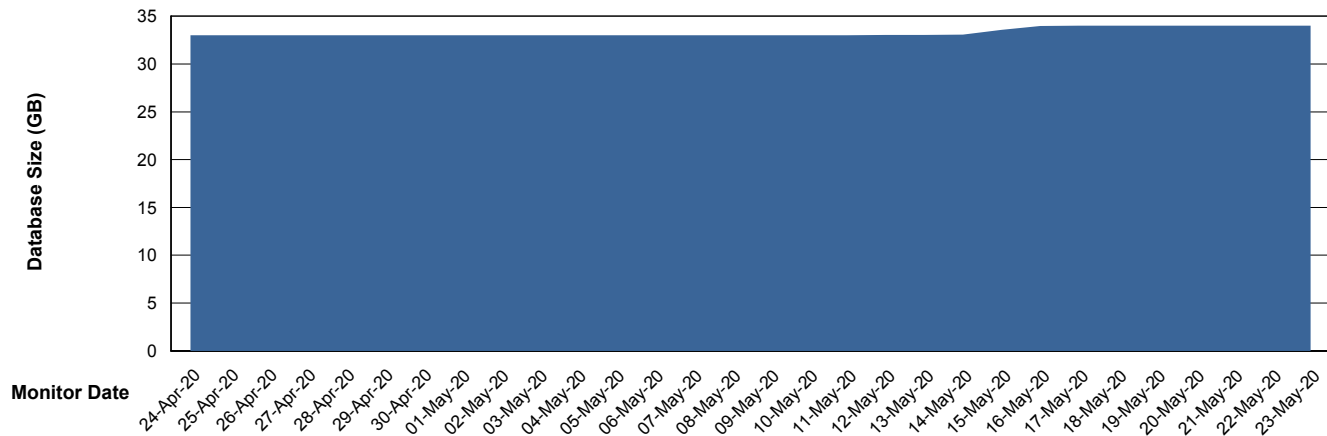

DATABASE SIZE ELJDB_Production

Database growth over last month