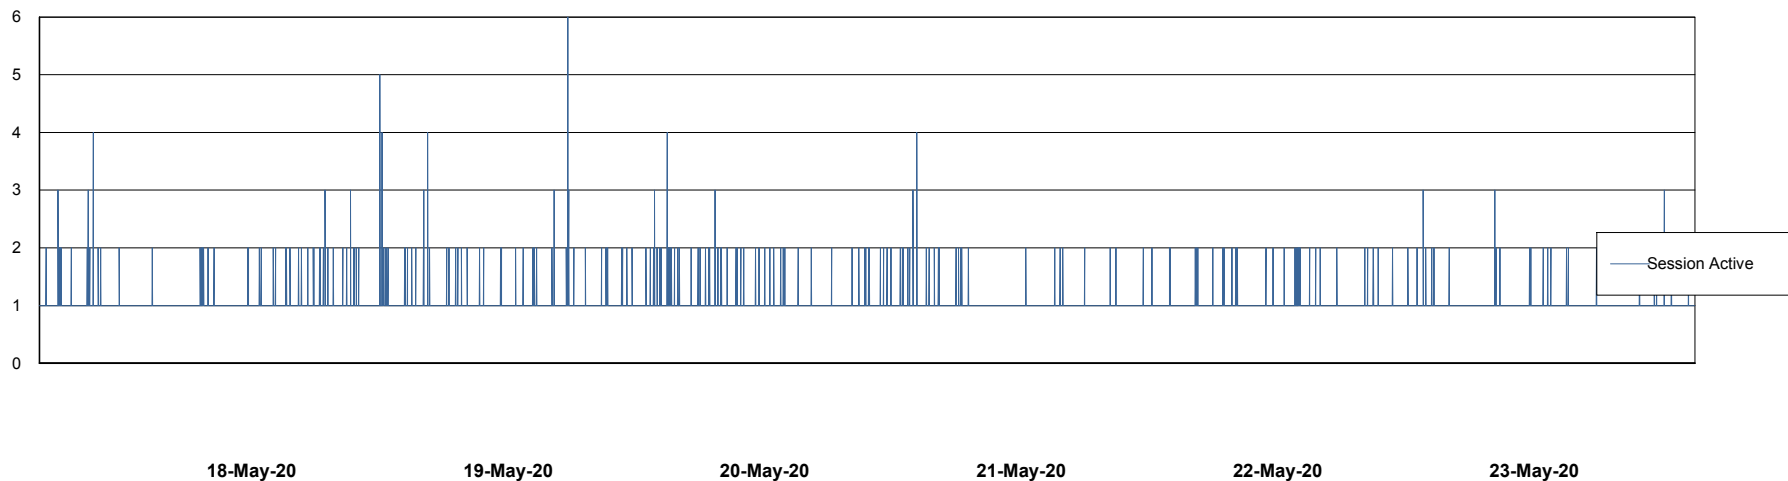

Database Performance ELJDB_Standby