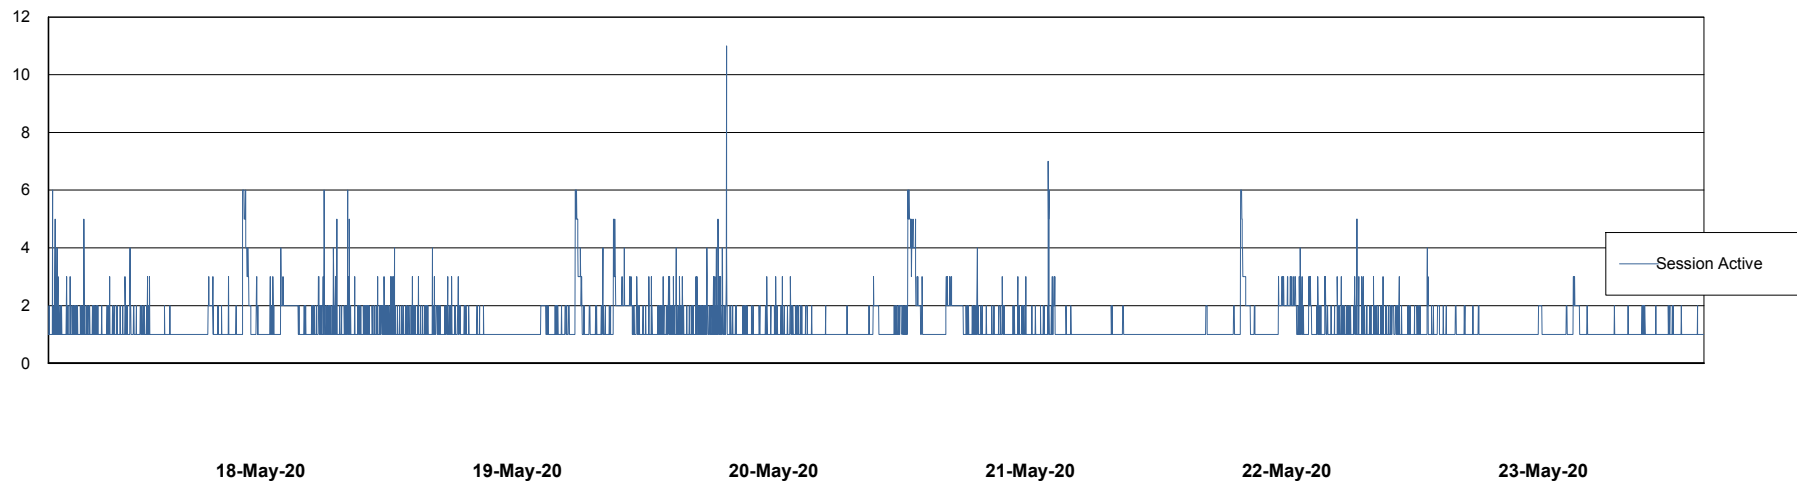

Weekly SLA Customer Report

Customer ELJ Production
Database ID 72

Database Performance ELJDB_PRD_BI

Weekly SLA Customer Report

Customer ELJ Production
Database ID 72

Database Performance ELJDB_Production

Weekly SLA Customer Report