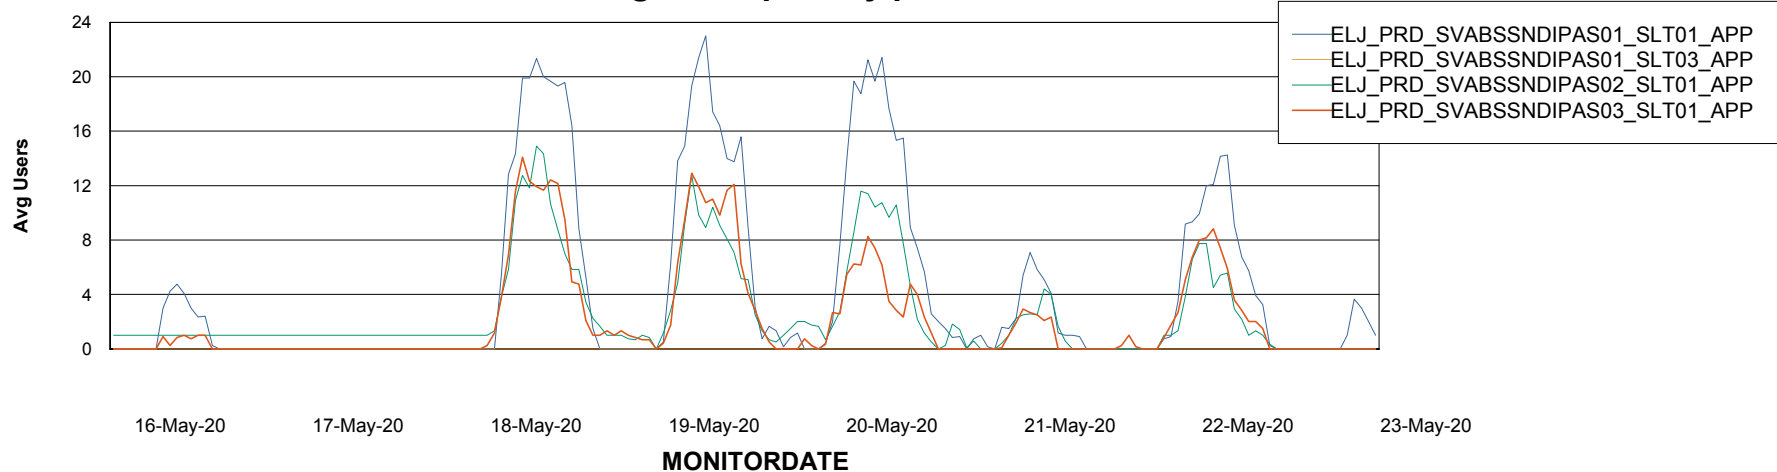

Weekly SLA Customer Report

Customer ELJ Production
Database ID 72

ABSSolute Application Server Services

Avg memory used per ABS Server Service

Avg users per day per ABS server

Weekly SLA Customer Report

Customer ELJ Production
Database ID 72