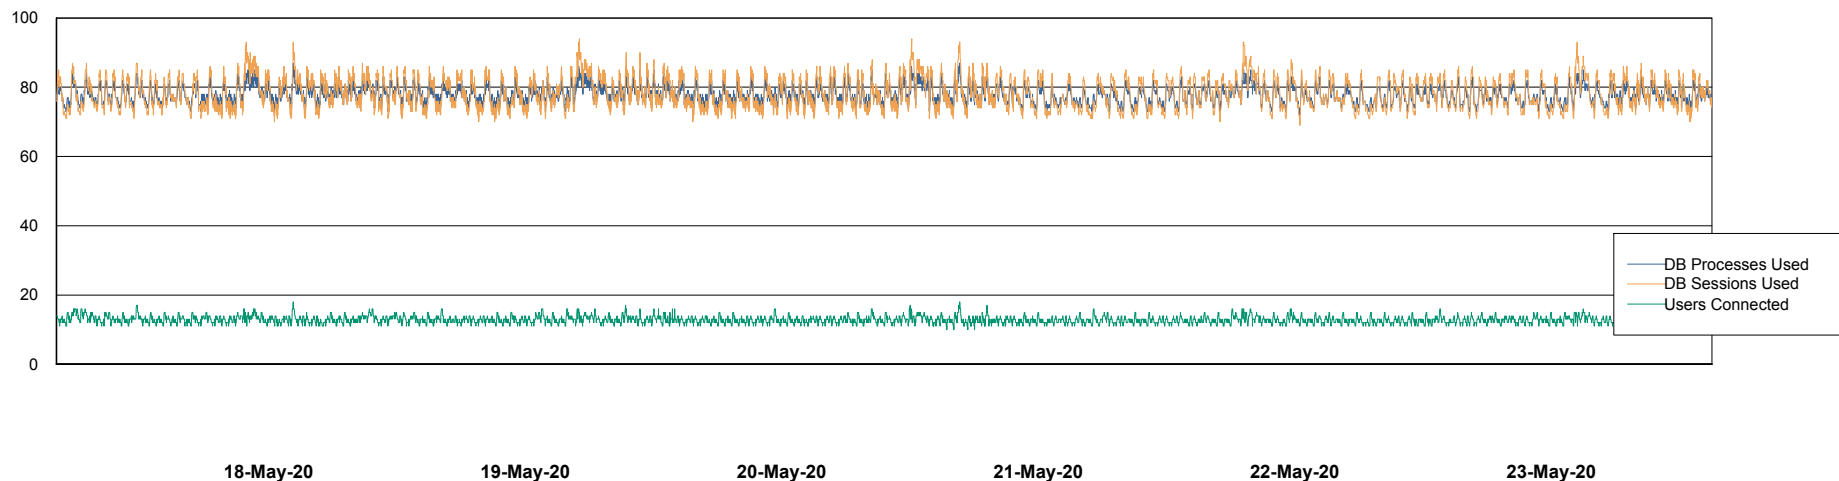

Database Performance ELJDB_PRD_BI