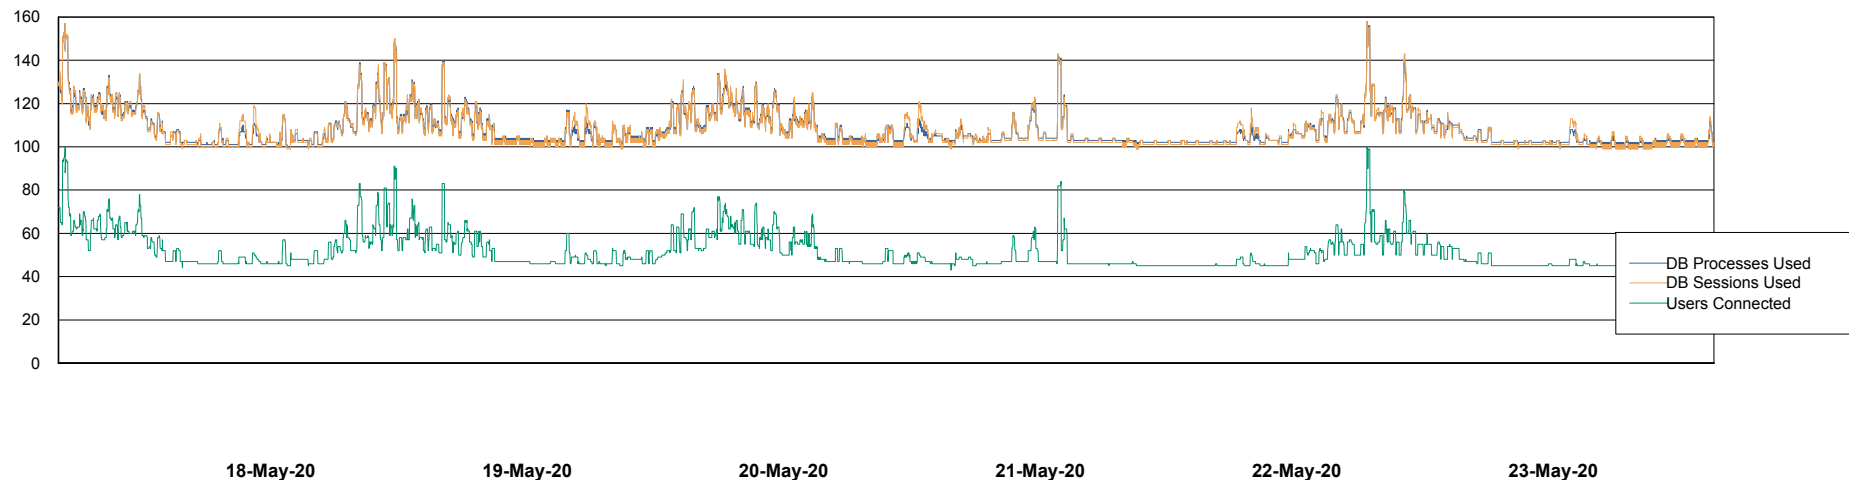

Weekly SLA Customer Report

Customer ELJ Production
Database ID 72

Database Performance ELJDB_PRD_BI

Weekly SLA Customer Report

Customer ELJ Production
Database ID 72

Database Performance ELJDB_Production

Weekly SLA Customer Report