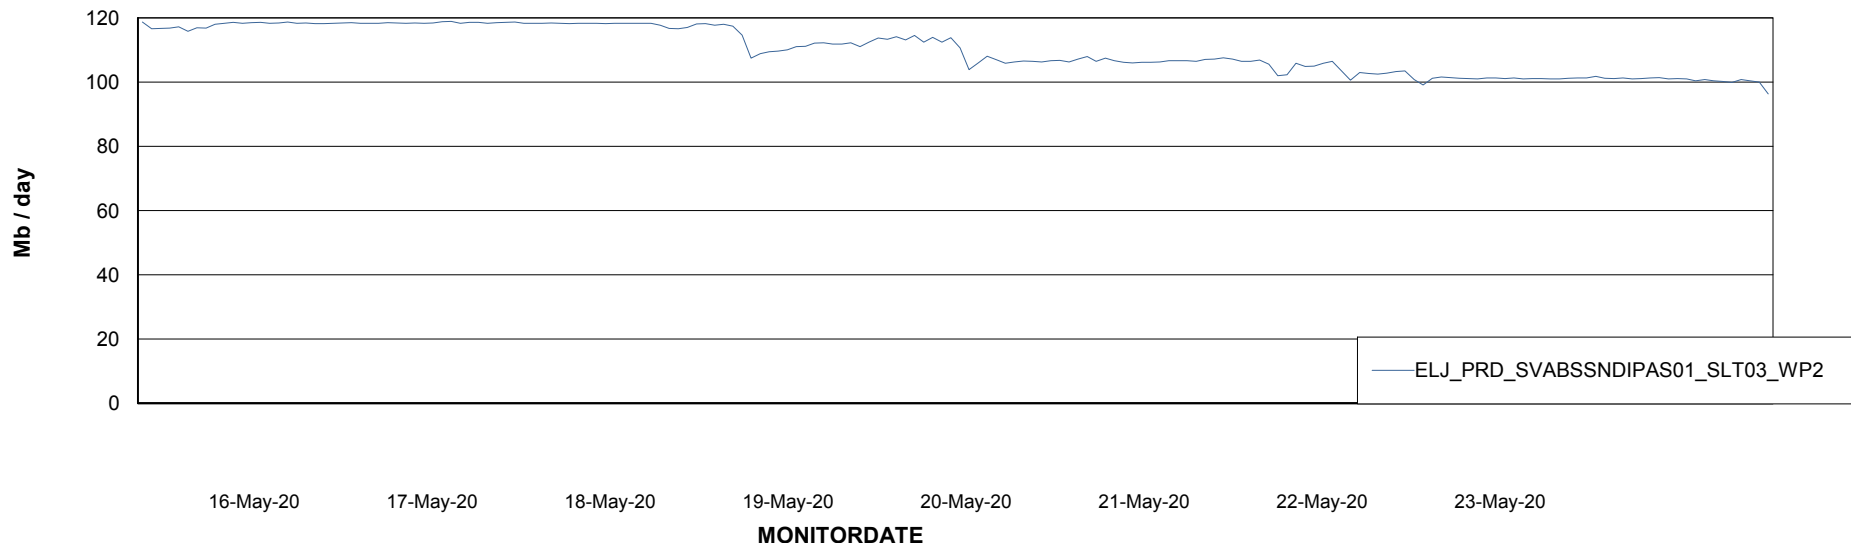

ABSSolute Application ReportServer Services

Avg memory used per ReportServer Service

Weekly SLA Customer Report

Customer ELJ Production
Database ID 72

ABSSolute Web Component Services

Avg memory used per ABS Web component