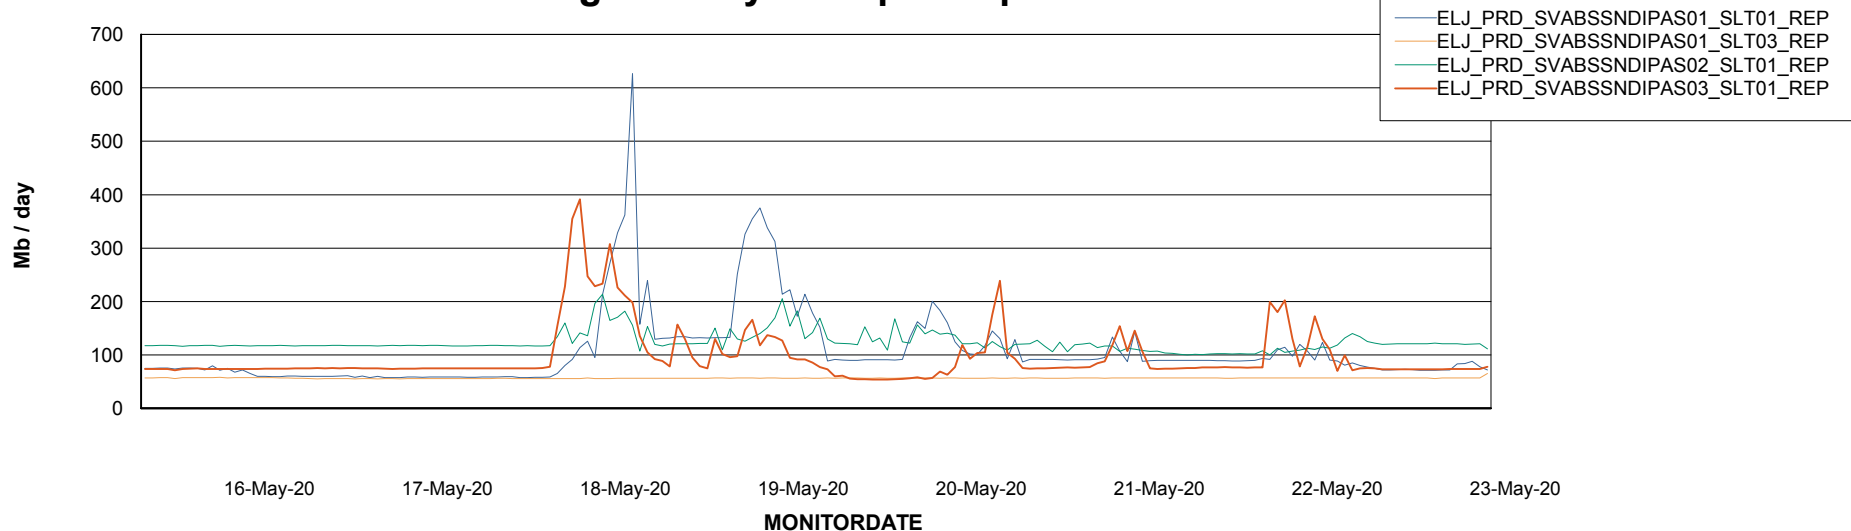

ABSSolute Application ReportServer Services

Avg memory used per ReportServer Service