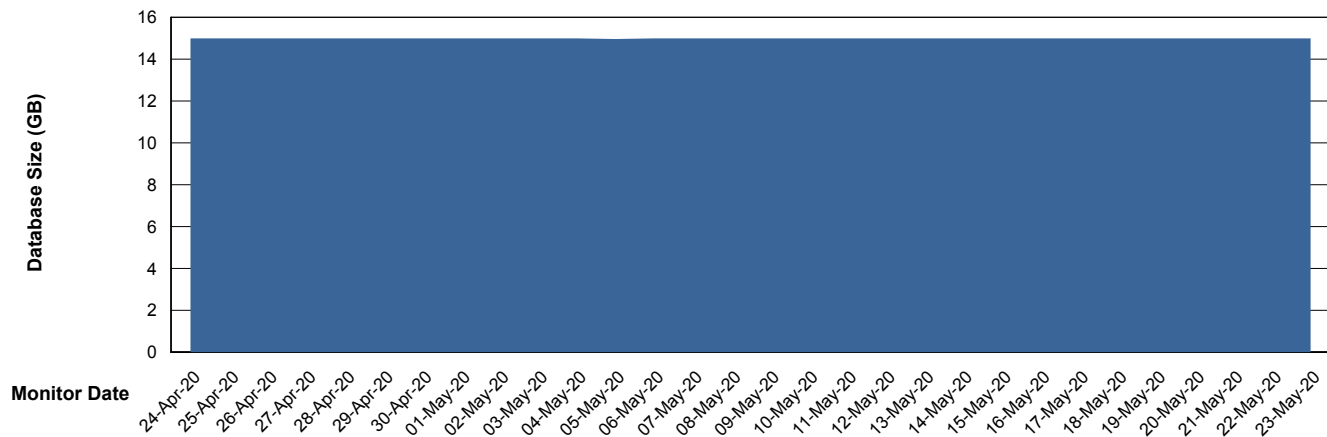

Customer ELJ Production
Database ID 72

Database Performance ELJDB_Standby

Weekly SLA Customer Report

Customer ELJ Production
Database ID 72

DATABASE SIZE ELJDB_PRD_BI

Database growth over last month

DATABASE SIZE ELJDB_Production