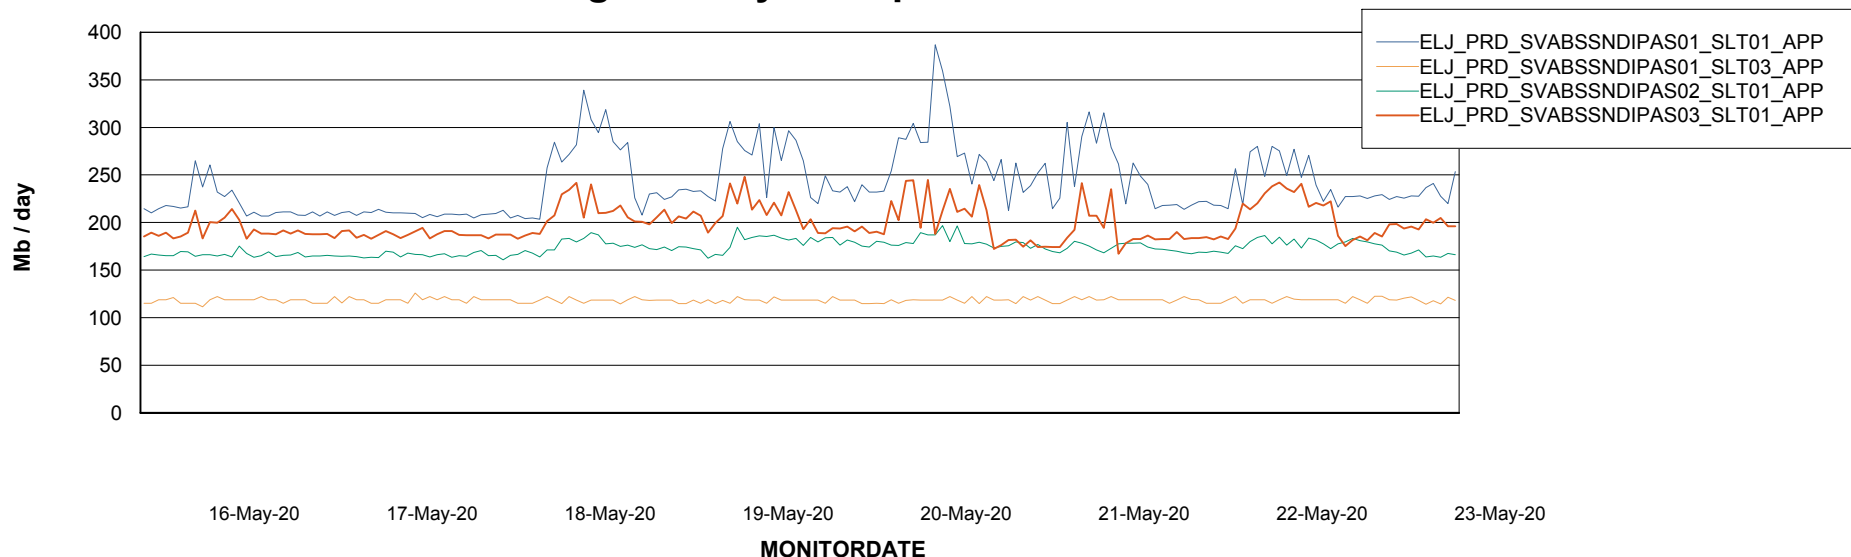

BI Status and last ETL error for ELJDB_PRD_BI

	Sun 17/5/2020	Mon 18/5/2020	Tue 19/5/2020	Wed 20/5/2020	Thu 21/5/2020	Fri 22/5/2020	Sat 23/5/2020
ABS DataWarehouse ETL Health	OK	OK	OK	OK	OK	OK	OK
ABS DWHStaging ETL Health	OK	OK	OK	OK	OK	OK	OK

Weekly SLA Customer Report

Customer ELJ Production
Database ID 72

ABSSolute Application Server Services

Avg memory used per ABS Server Service

Avg users per day per ABS server

Weekly SLA Customer Report

Customer ELJ Production
Database ID 72