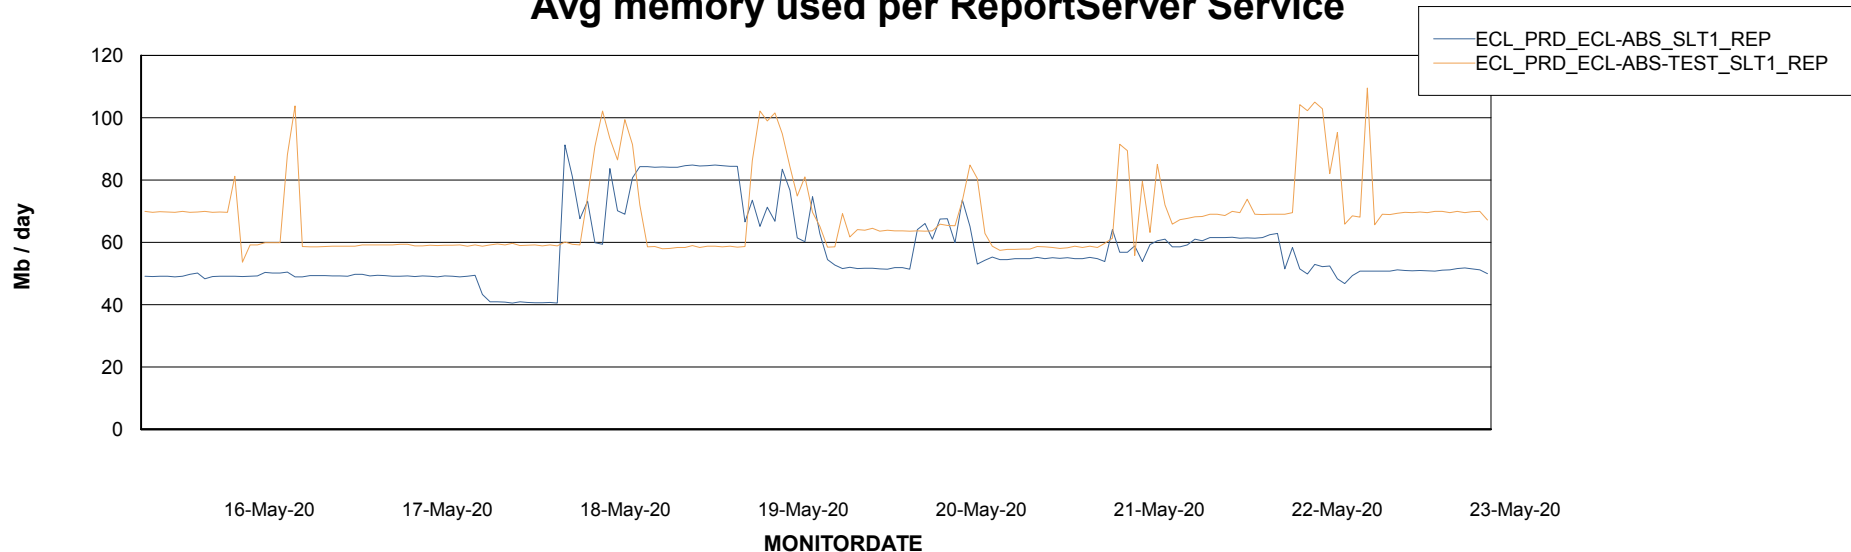

Avg memory used per ABS Server Service

Avg users per day per ABS server

Weekly SLA Customer Report

Customer ECL Production
Database ID 77

ABSSolute Application ReportServer Services

Avg memory used per ReportServer Service