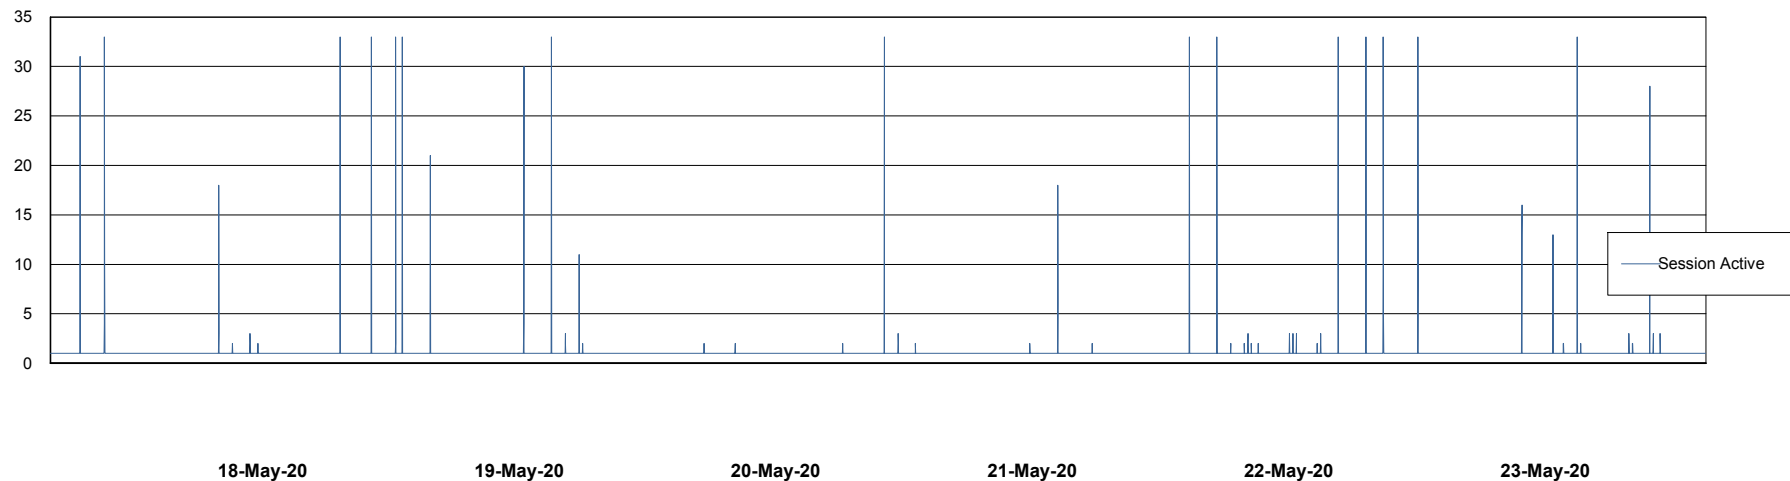

Weekly SLA Customer Report

Customer ECL Production
Database ID 77

Database Performance ECLDB_Production

Weekly SLA Customer Report

Customer ECL Production
Database ID 77

Database Performance ECLDB_Standby

Weekly SLA Customer Report

Customer ECL Production
 Database ID 77

DATABASE SIZE ECLDB_Production

Database growth over last month

Database Tablespace ECLDB_Production

Date	Tablespace Name	Filesize (Gb)	Usedsize (Gb)	Percentage free
23-May-20	ABSDATA	46	39	15
	INDX	8	2	75
22-May-20	ABSDATA	46	39	15
	INDX	8	2	75
21-May-20	ABSDATA	46	39	15
	INDX	8	2	75
20-May-20	ABSDATA	46	39	15
	INDX	8	2	75
19-May-20	ABSDATA	46	39	15
	INDX	8	2	75
18-May-20	ABSDATA	46	39	15
	INDX	8	2	75
17-May-20	ABSDATA	46	39	15
	INDX	8	2	75