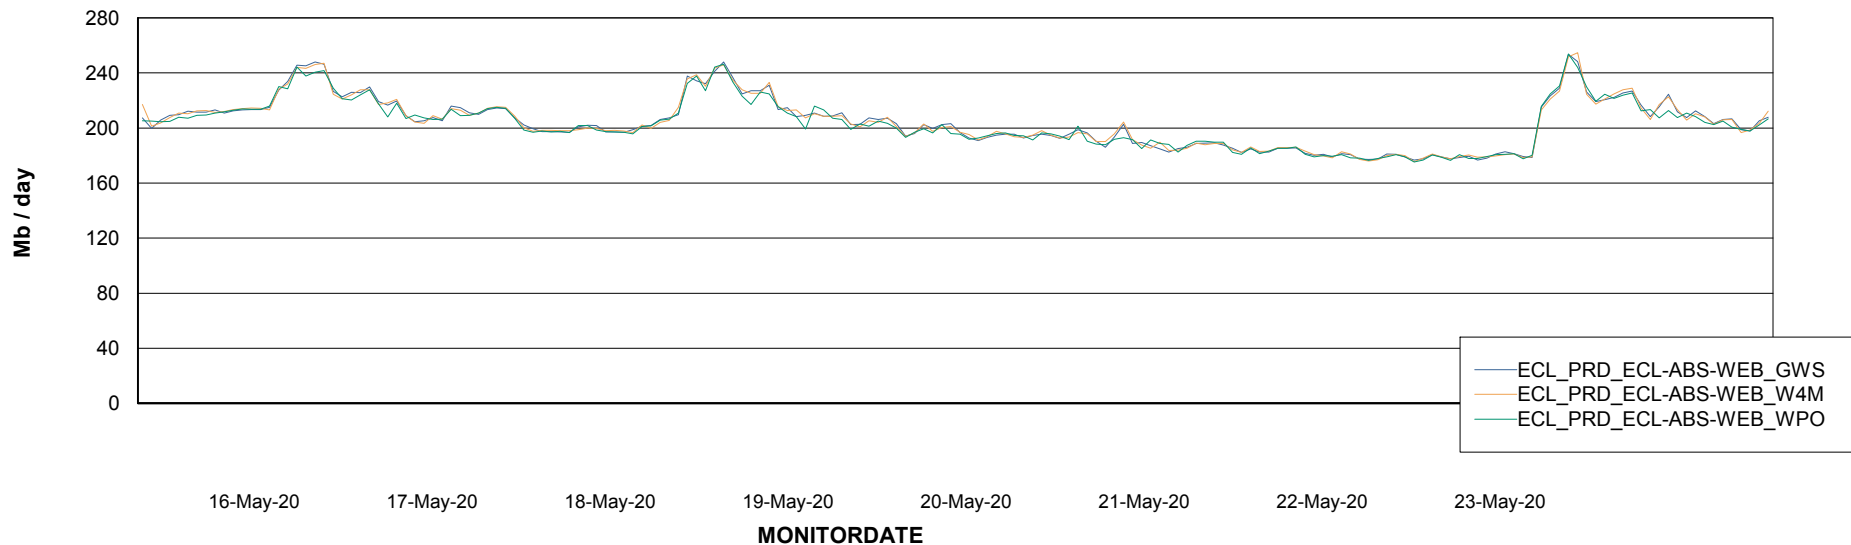

ABSolute Web Component Services

Avg memory used per ABS Web component