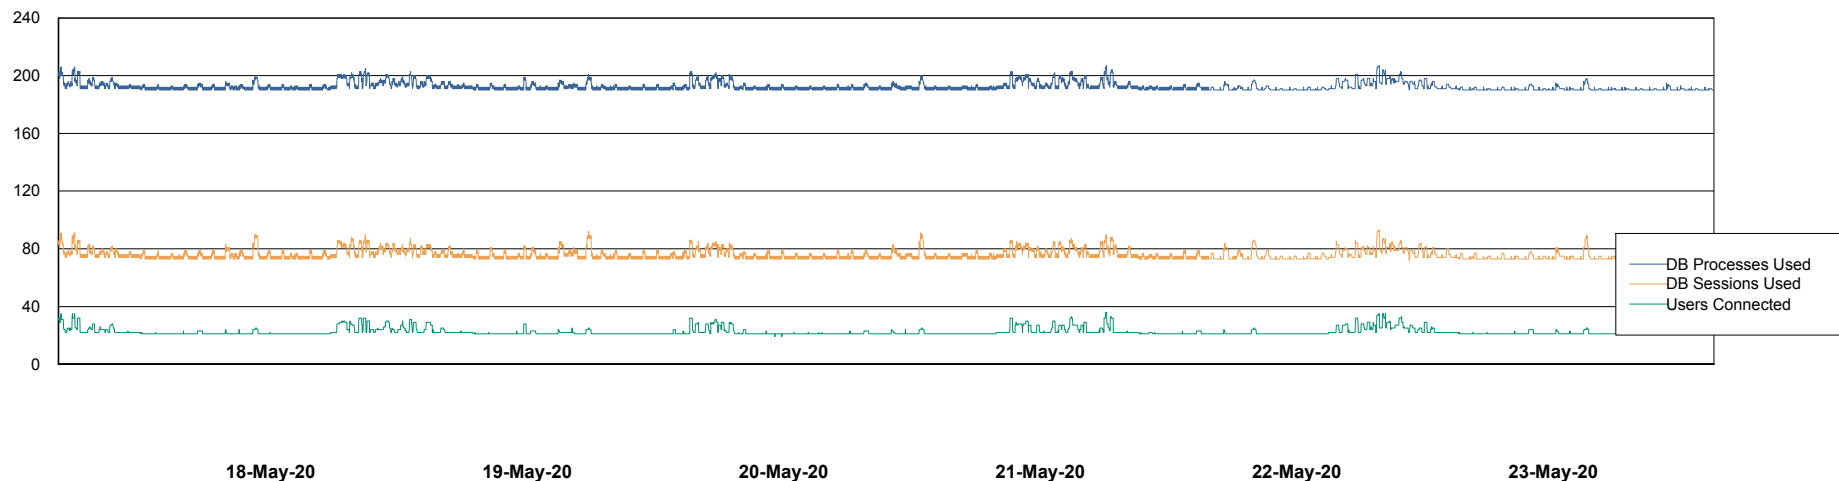

Weekly SLA Customer Report

Customer ECL Production
 Database ID 77

Harddisk Usage ECL_PRD_ECL-ABS-WEB

	Free disk space on c: (%)	Total disk space on c: (Gb)
23-May-20	79	127
22-May-20	79	127
21-May-20	79	127
20-May-20	79	127
19-May-20	79	127
18-May-20	79	127
17-May-20	79	127

Weekly SLA Customer Report

Customer ECL Production
Database ID 77

Database Performance ECLDB_Production

Weekly SLA Customer Report

Customer ECL Production
Database ID 77

Database Performance ECLDB_Standby

Weekly SLA Customer Report