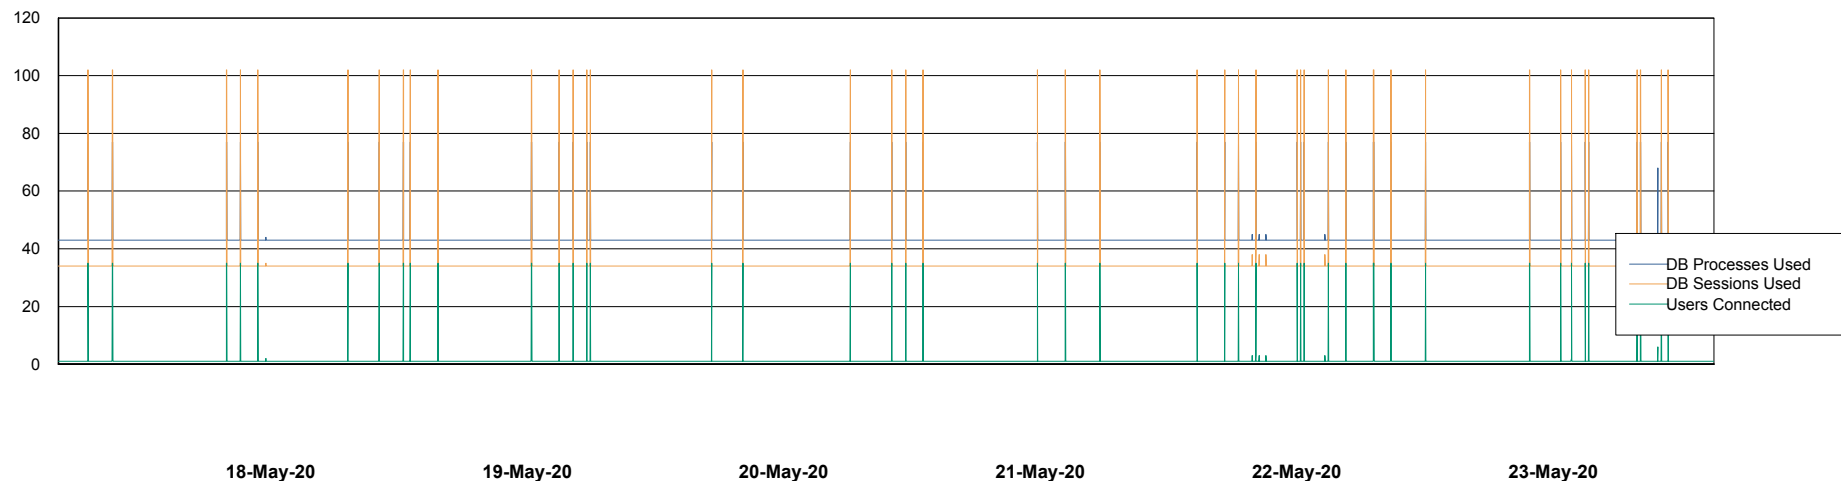

Weekly SLA Customer Report

Customer ECL Production
Database ID 77

Database Performance ECLDB_Production

Weekly SLA Customer Report

Customer ECL Production
Database ID 77

Database Performance ECLDB_Standby

Weekly SLA Customer Report