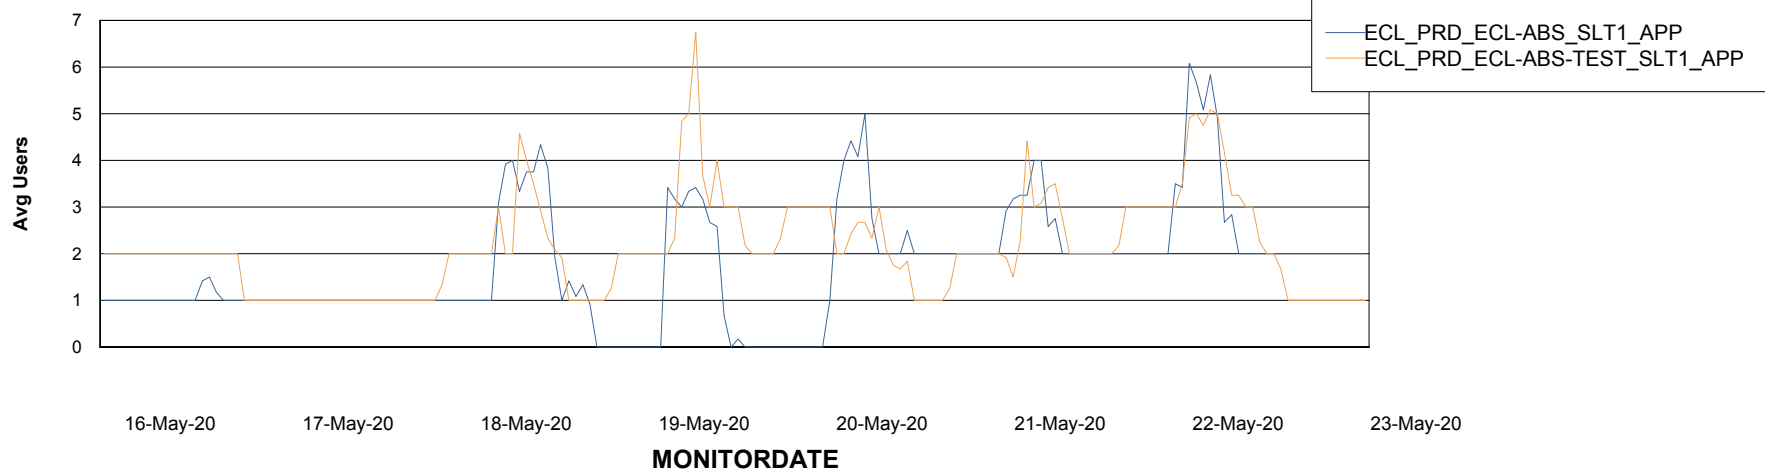

Avg users per day per ABS server