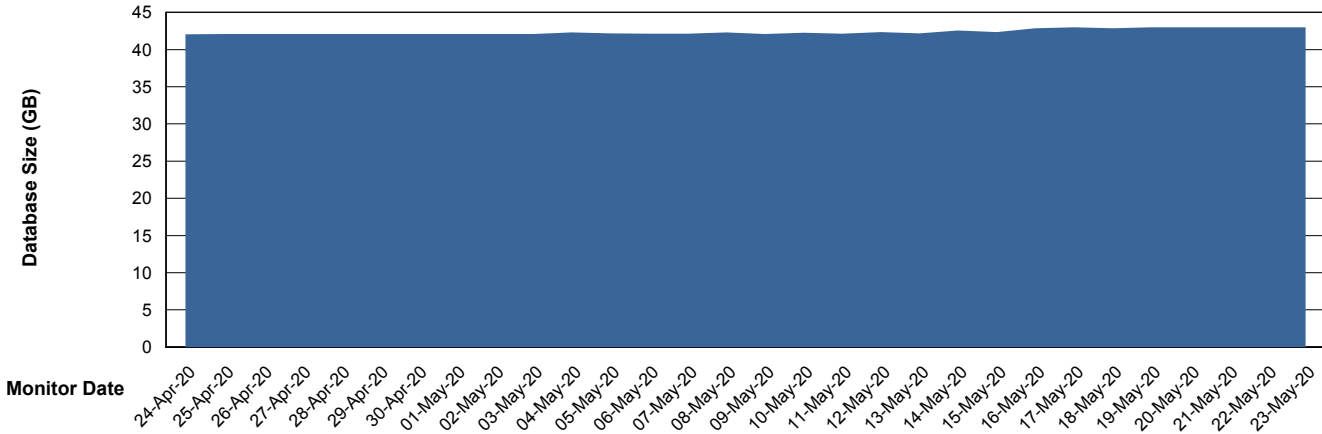

Weekly SLA Customer Report

Customer ECL Production
Database ID 77

Database Performance ECLDB_Production

Weekly SLA Customer Report

Customer ECL Production
Database ID 77

Database Performance ECLDB_Standby

Weekly SLA Customer Report

Customer ECL Production
 Database ID 77

DATABASE SIZE ECLDB_Production

Database growth over last month

Database Tablespace ECLDB_Production

Date	Tablespace Name	Filesize (Gb)	Usedsize (Gb)	Percentage free
23-May-20	ABSDATA	46	39	15
	INDX	8	2	75
22-May-20	ABSDATA	46	39	15
	INDX	8	2	75
21-May-20	ABSDATA	46	39	15
	INDX	8	2	75
20-May-20	ABSDATA	46	39	15
	INDX	8	2	75
19-May-20	ABSDATA	46	39	15
	INDX	8	2	75
18-May-20	ABSDATA	46	39	15
	INDX	8	2	75
17-May-20	ABSDATA	46	39	15
	INDX	8	2	75