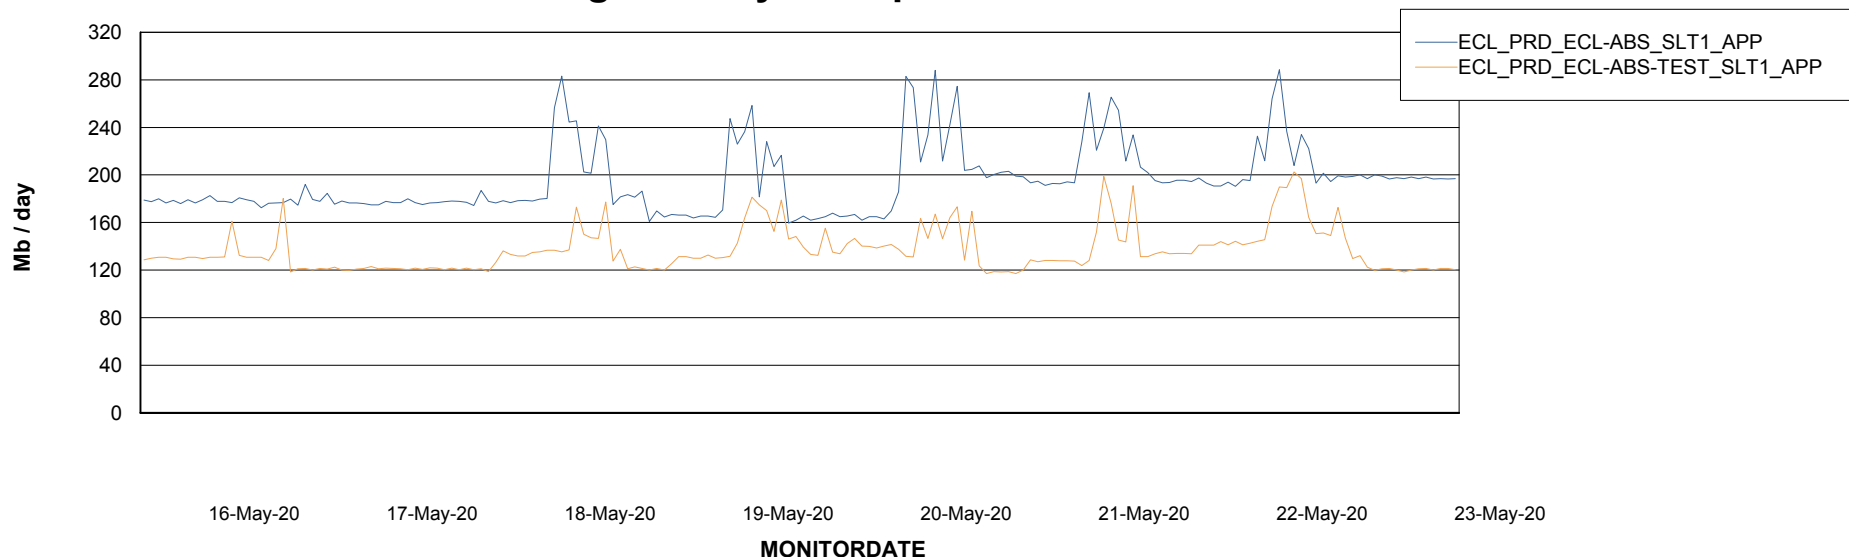

ABSSolute Application Server Services

Avg memory used per ABS Server Service