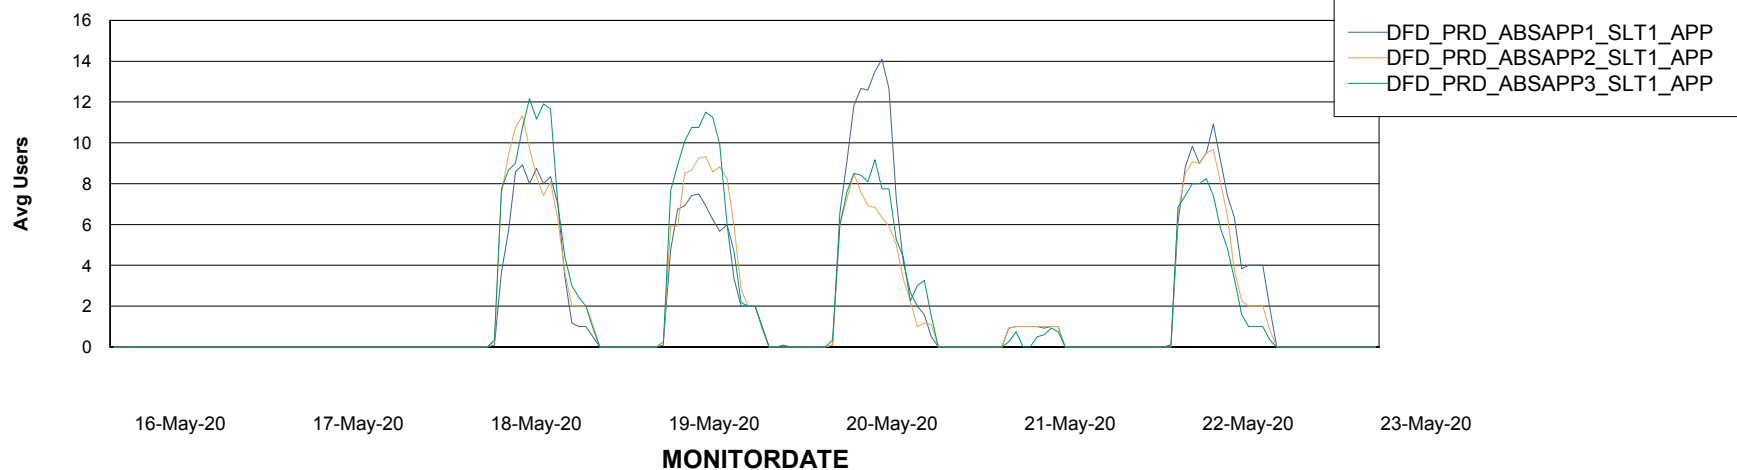

Avg users per day per ABS server