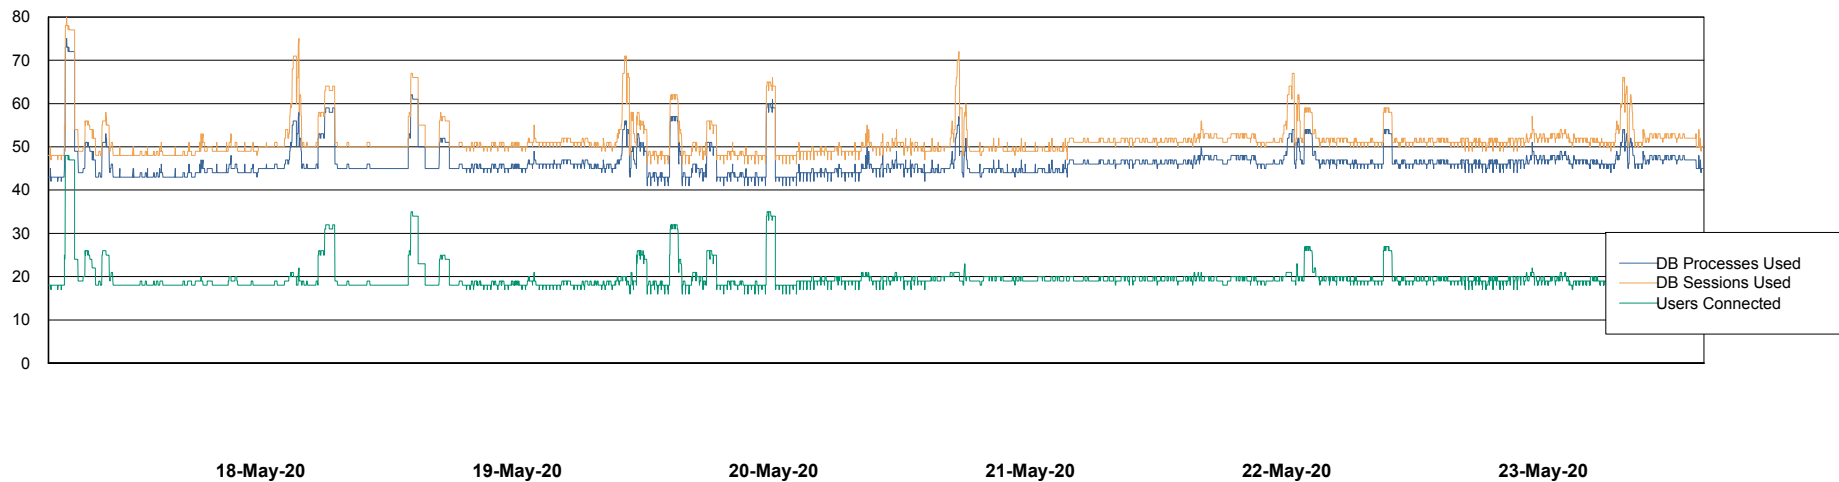

Database Performance DFDDDBBI_Production