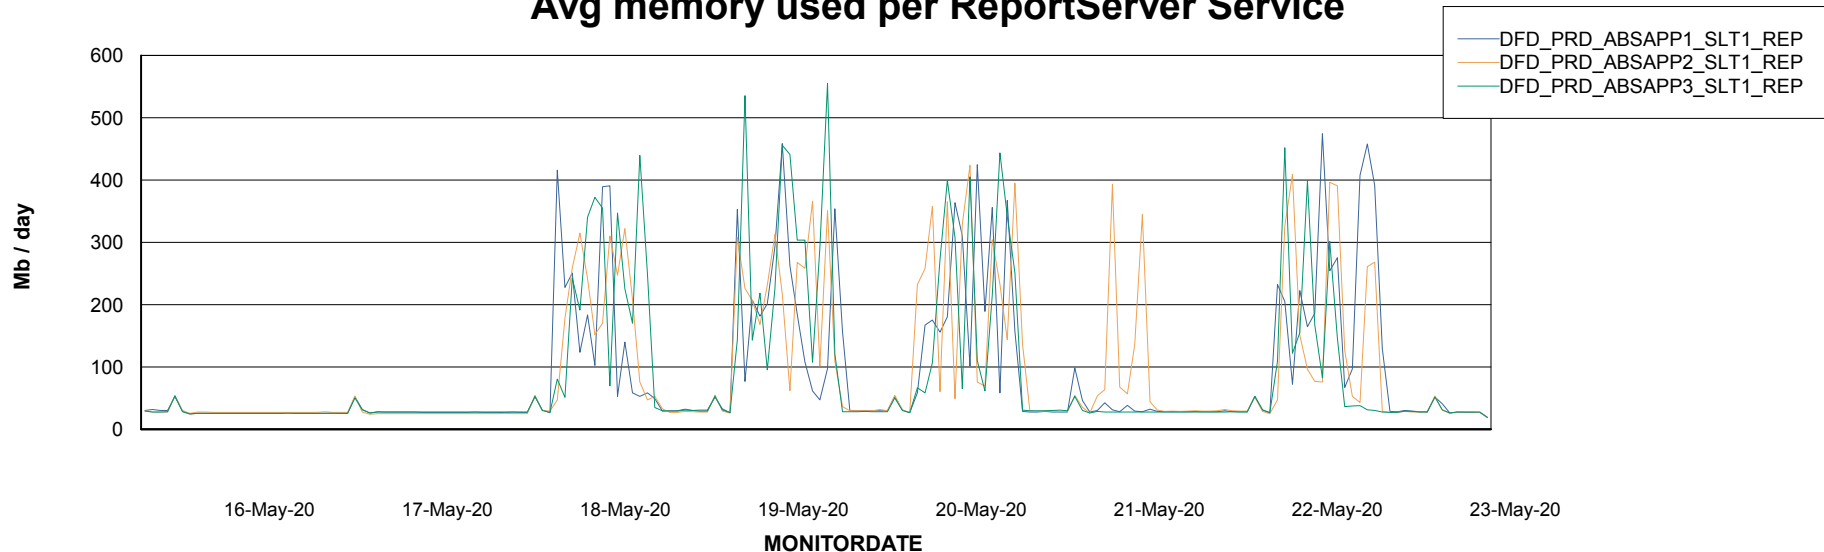

ABSSolute Application ReportServer Services

Avg memory used per ReportServer Service