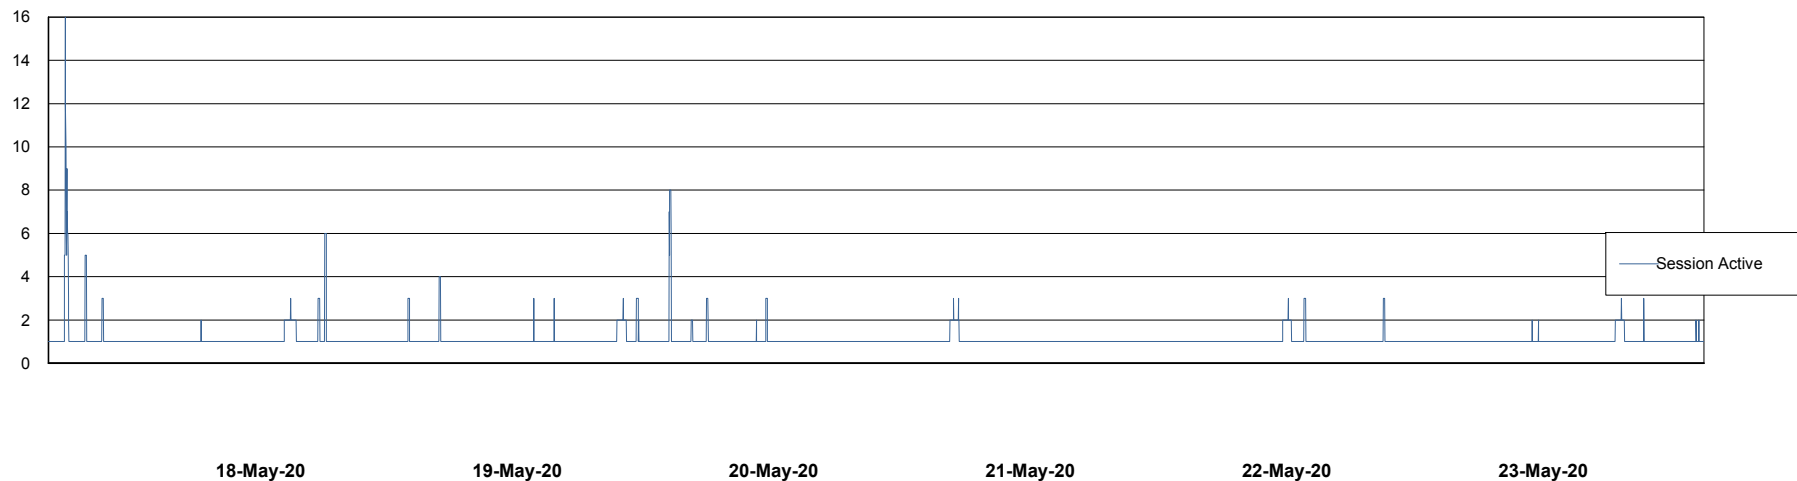

Database Performance DFDDDBBI_Production