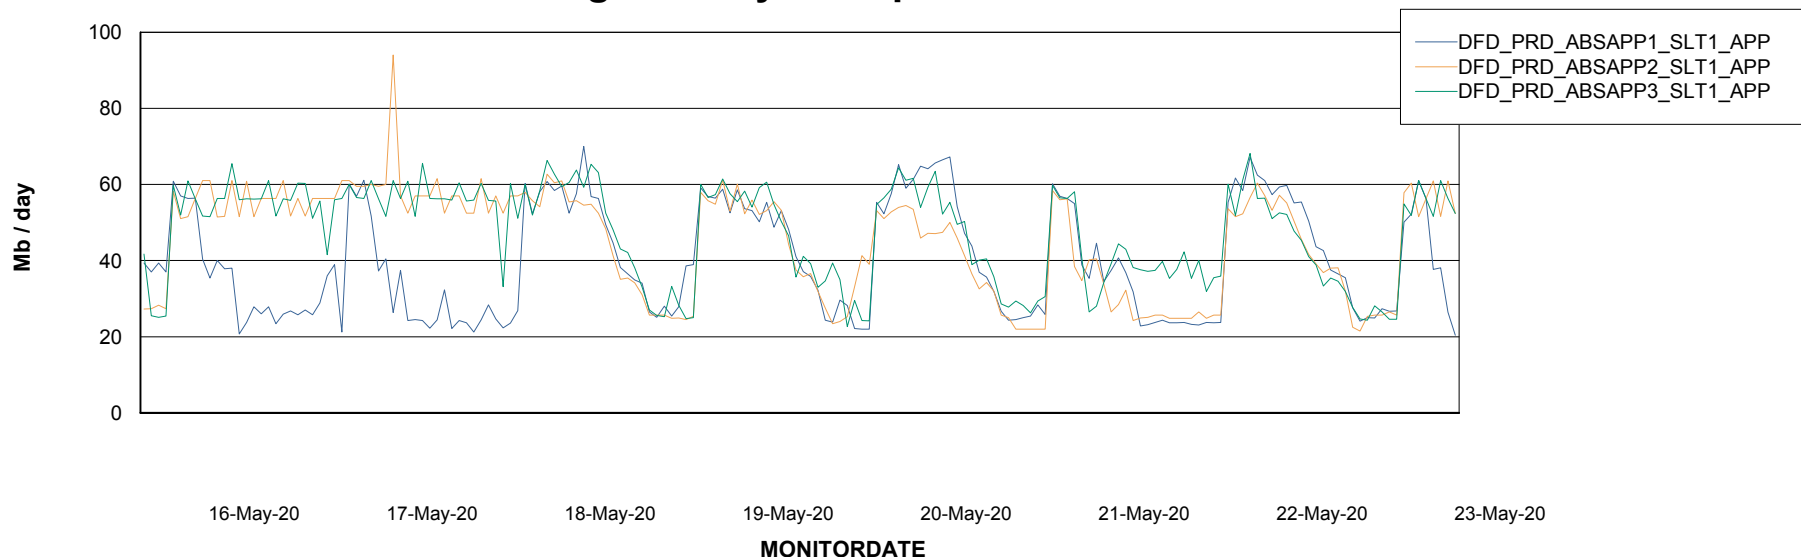

ABSSolute Application Server Services

Avg memory used per ABS Server Service