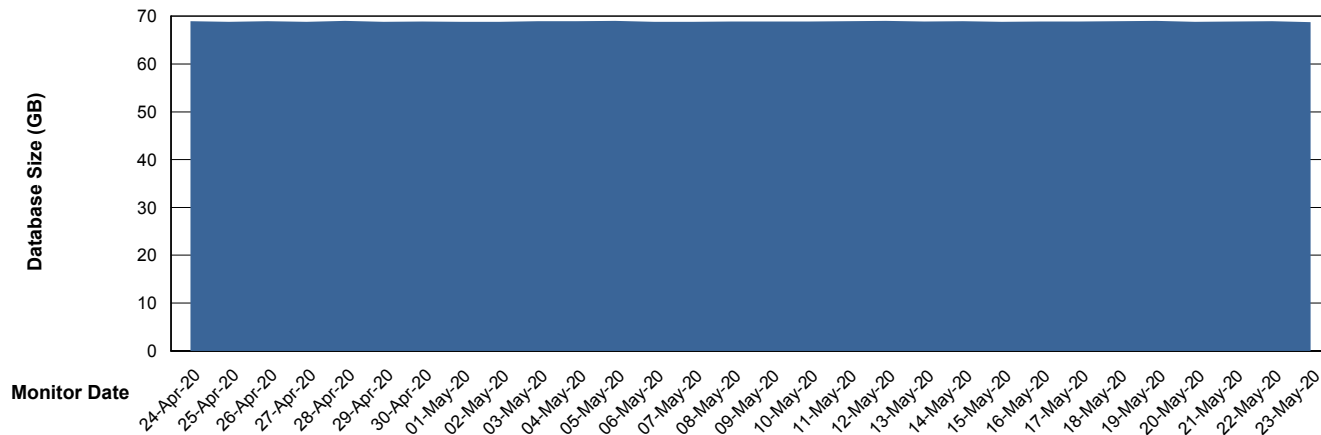

DATABASE SIZE DFDDDBI_Production

Database growth over last month