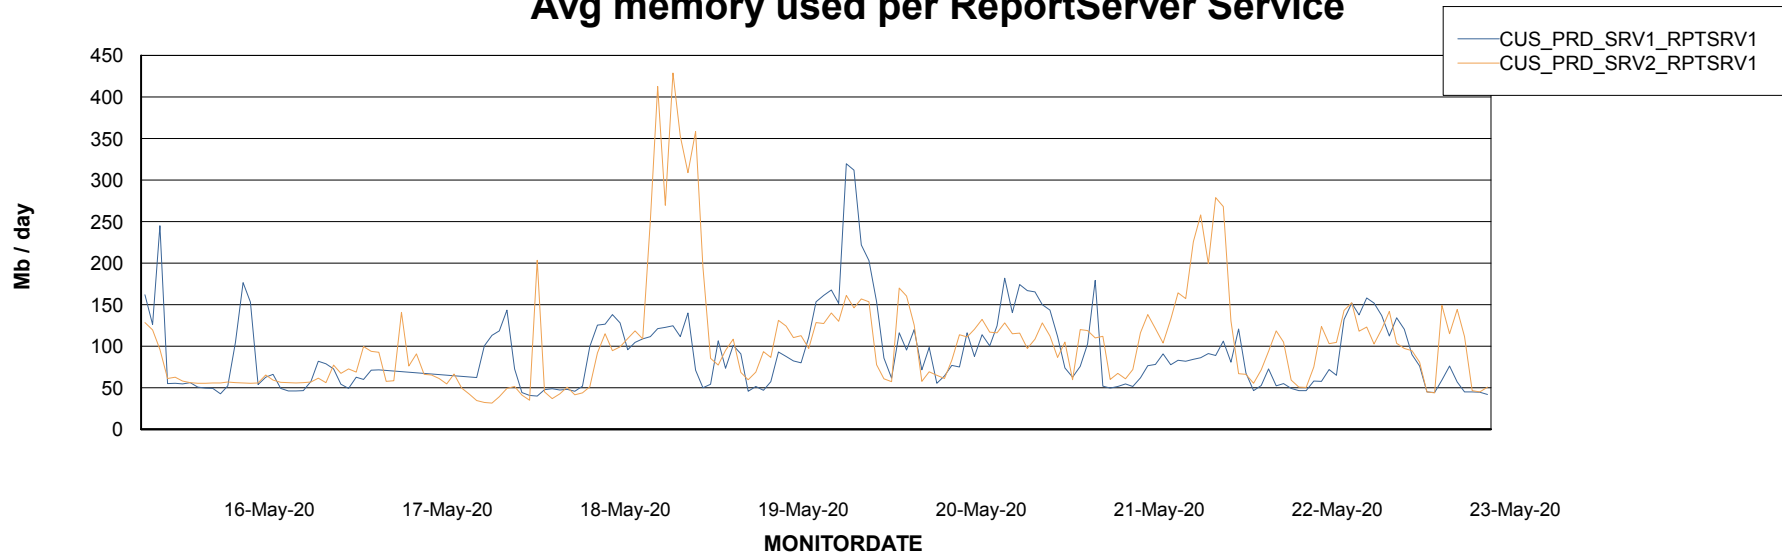

Avg memory used per ABS Server Service

Avg users per day per ABS server

Weekly SLA Customer Report

Customer CUS Production
Database ID 84

ABSolute Web Component Services

Avg memory used per ReportServer Service