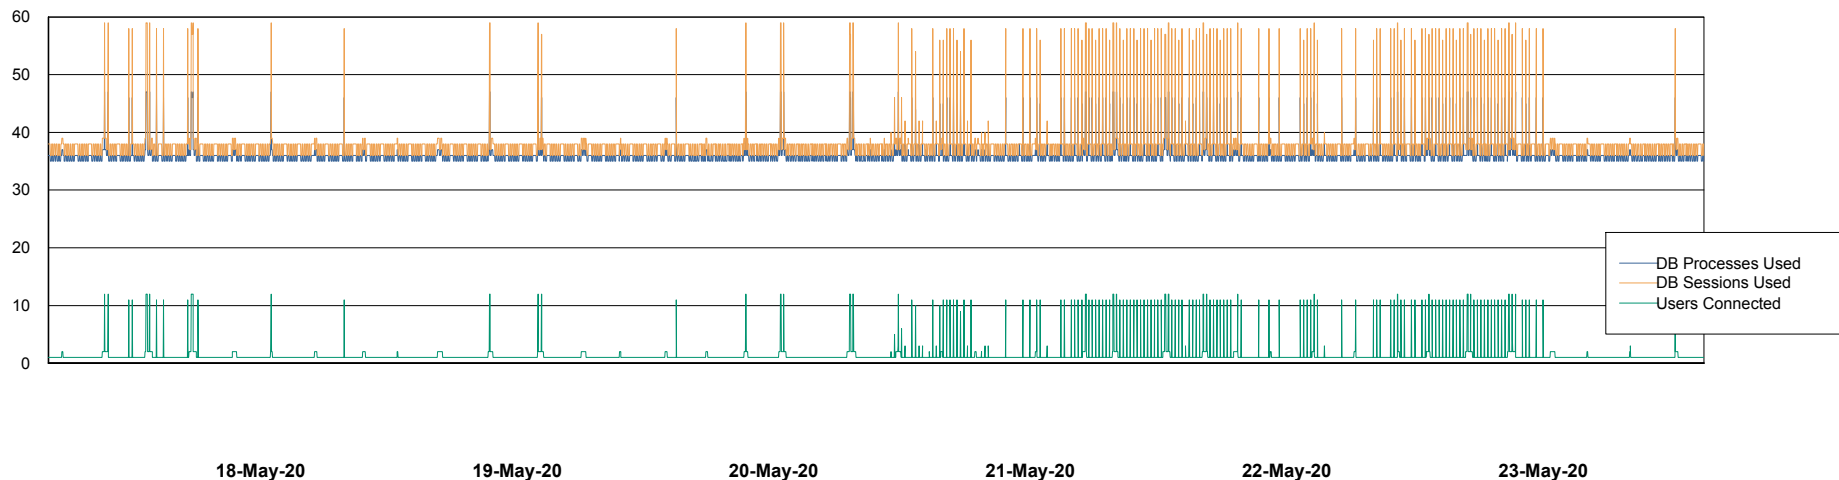

Weekly SLA Customer Report

Customer CUS Production
Database ID 84

Database Performance CUS_ProdDB_Primary

Weekly SLA Customer Report

Customer CUS Production
Database ID 84

Database Performance CUS_ProdDB_Standby