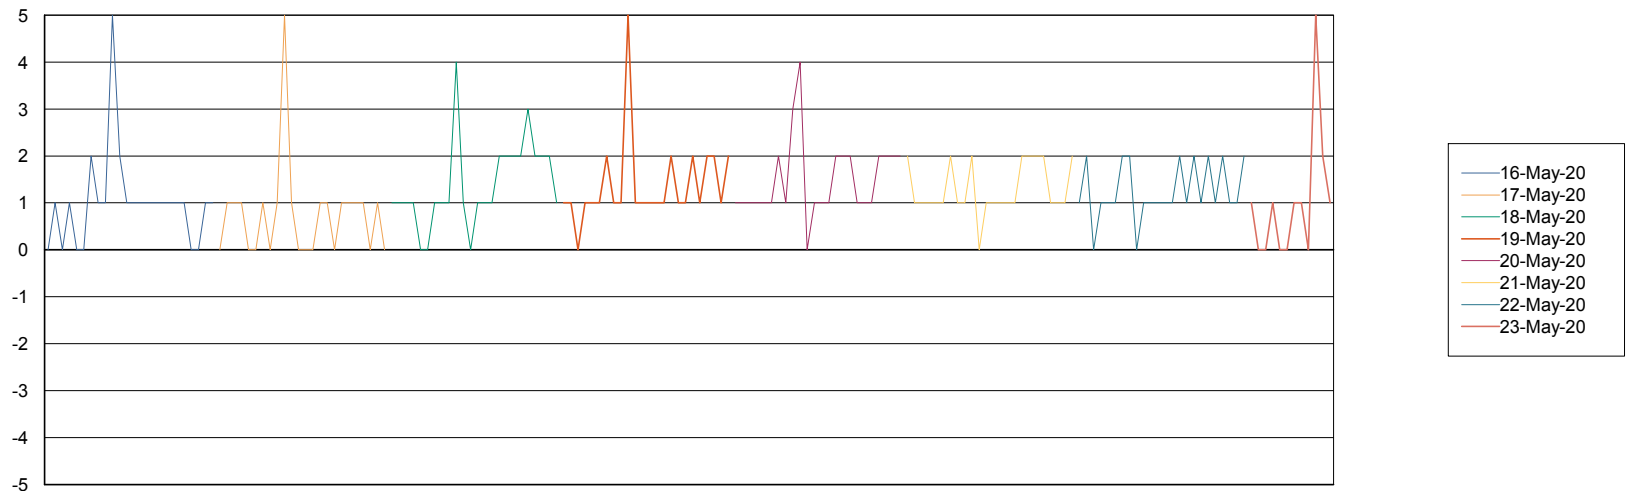

Standby Database Health CUS Production

Recovery lag for last 7 days