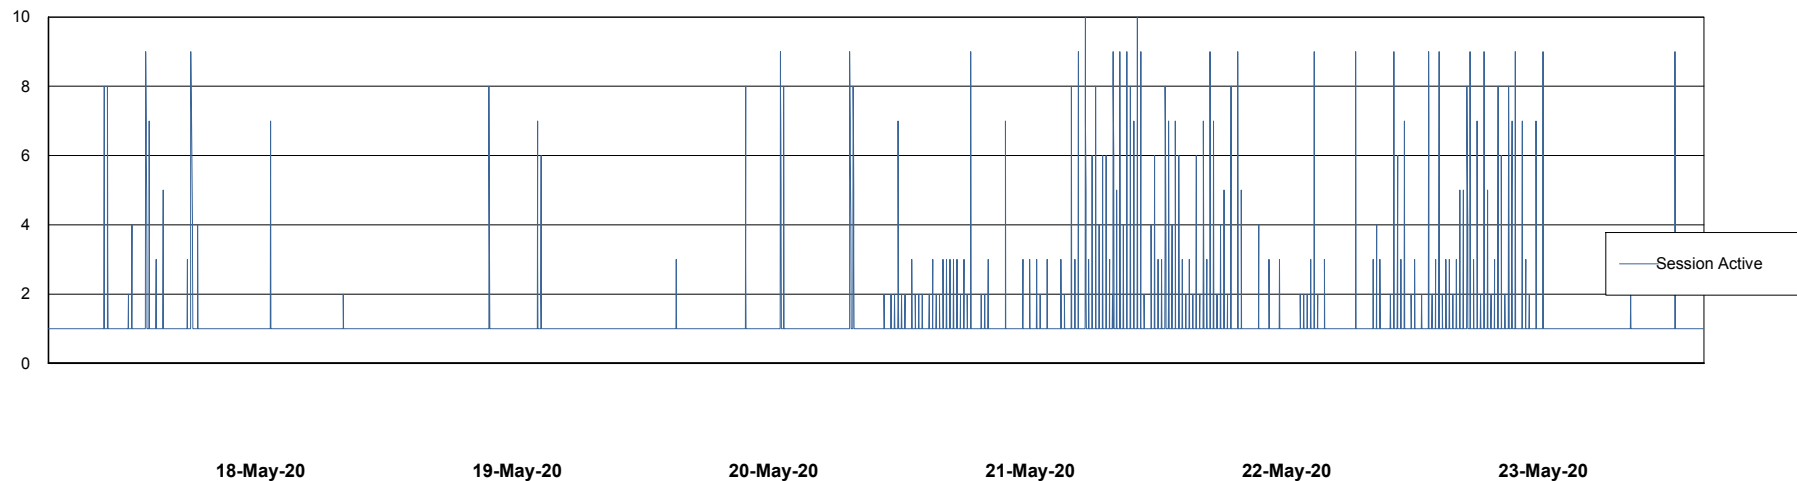

Weekly SLA Customer Report

Customer CUS Production
Database ID 84

Database Performance CUS_ProdDB_Primary

Weekly SLA Customer Report

Customer CUS Production
Database ID 84

Database Performance CUS_ProdDB_Standby