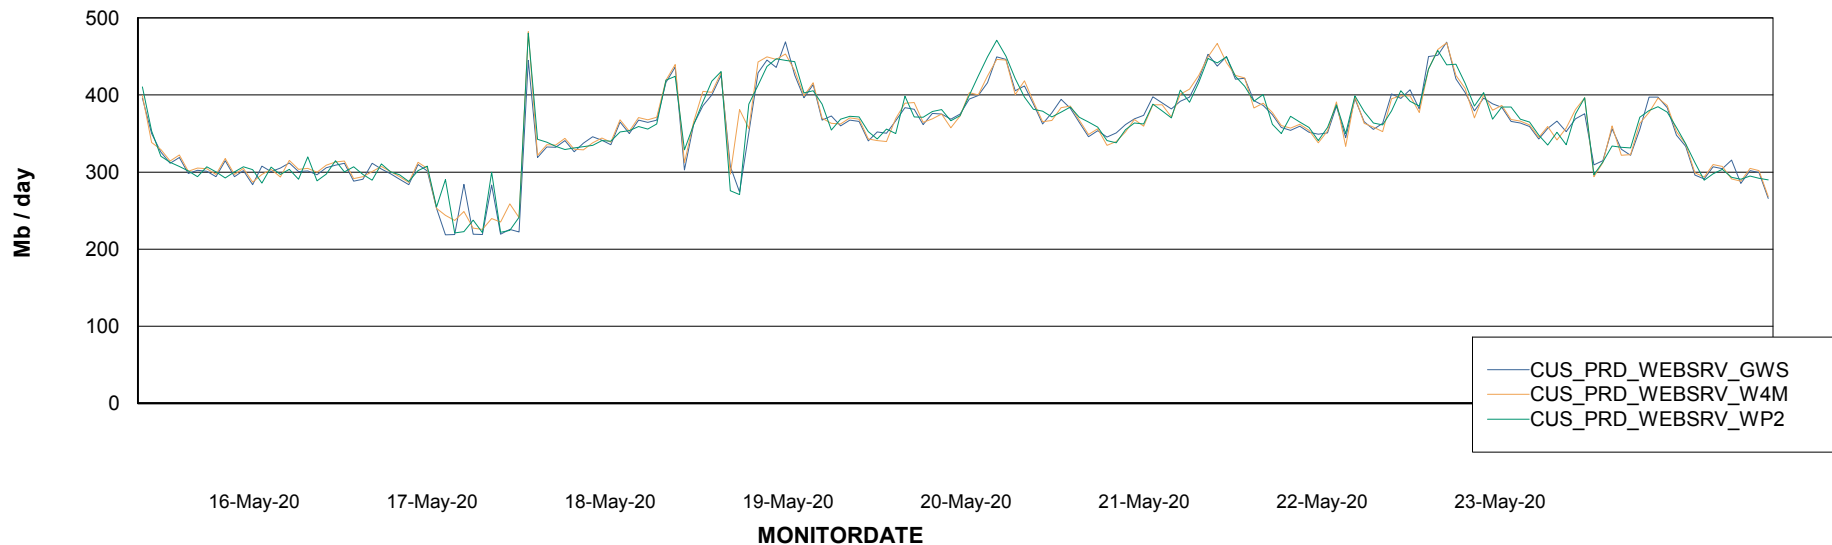

ABSSolute Web Component Services

Avg memory used per ABS Web component