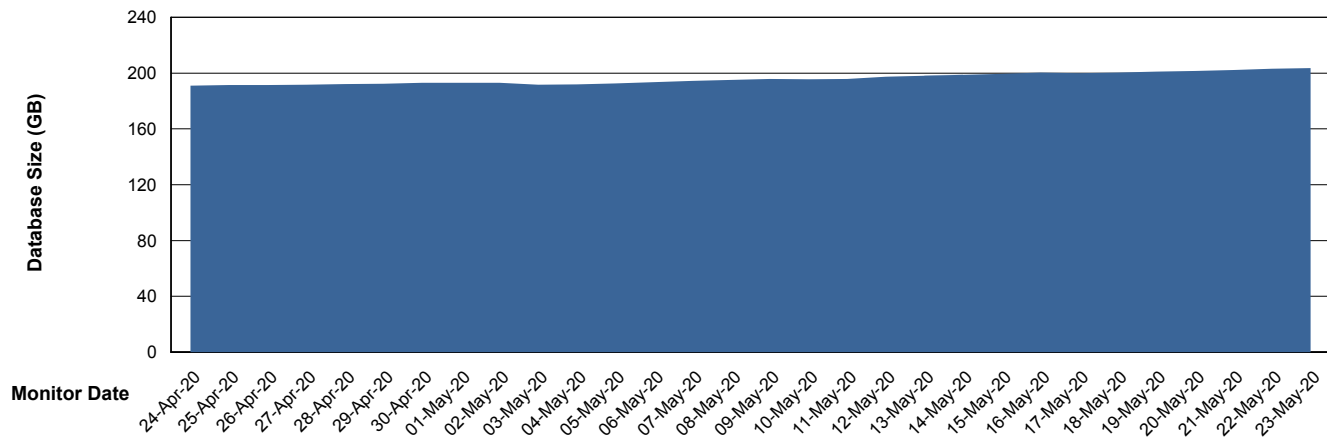

Database growth over last month

Database Tablespace CUS_ProdDB_Primary

Date	Tablespace Name	Filesize (Gb)	Usedsize (Gb)	Percentage free
23-May-20	ABSDATA	129	83	36
	INDX	132	108	18
22-May-20	ABSDATA	129	83	36
	INDX	132	108	18
21-May-20	ABSDATA	129	83	36
	INDX	132	108	18
20-May-20	ABSDATA	129	81	37
	INDX	132	108	18
19-May-20	ABSDATA	129	81	37
	INDX	132	108	18
18-May-20	ABSDATA	129	81	37
	INDX	132	108	18
17-May-20	ABSDATA	129	81	37
	INDX	132	108	18