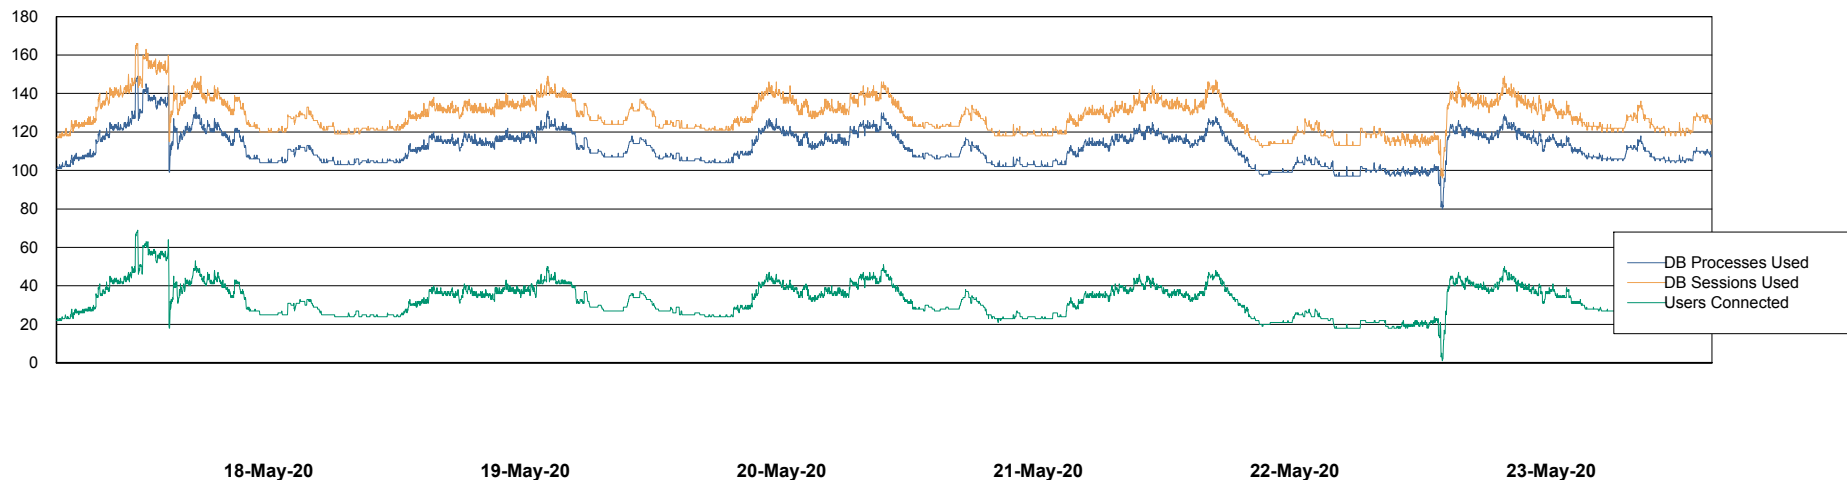

Harddisk Usage CUS_StandByDBSrv_ABSDB2

	Free disk space on c: (%)	Total disk space on c: (Gb)	Free disk space on d: (%)	Total disk space on d: (Gb)
23-May-20	71	199	57	1,024
22-May-20	71	199	57	1,024
21-May-20	71	199	56	1,024
20-May-20	71	199	56	1,024
19-May-20	71	199	56	1,024
18-May-20	71	199	56	1,024
17-May-20	71	199	55	1,024

Weekly SLA Customer Report

Customer CUS Production
Database ID 84

Database Performance CUS_ProdDB_Primary

Weekly SLA Customer Report

Customer CUS Production
Database ID 84

Database Performance CUS_ProdDB_Standby