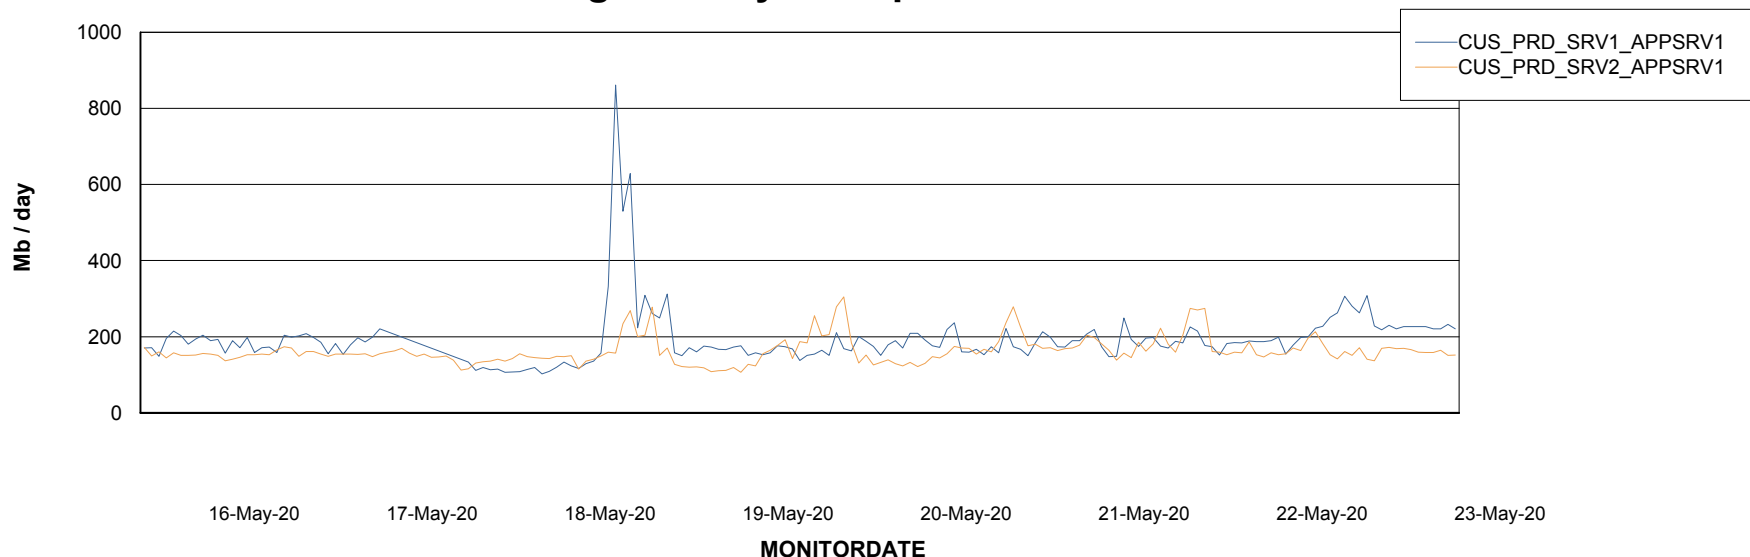

ABSolute Application Server Services

Avg memory used per ABS Server Service