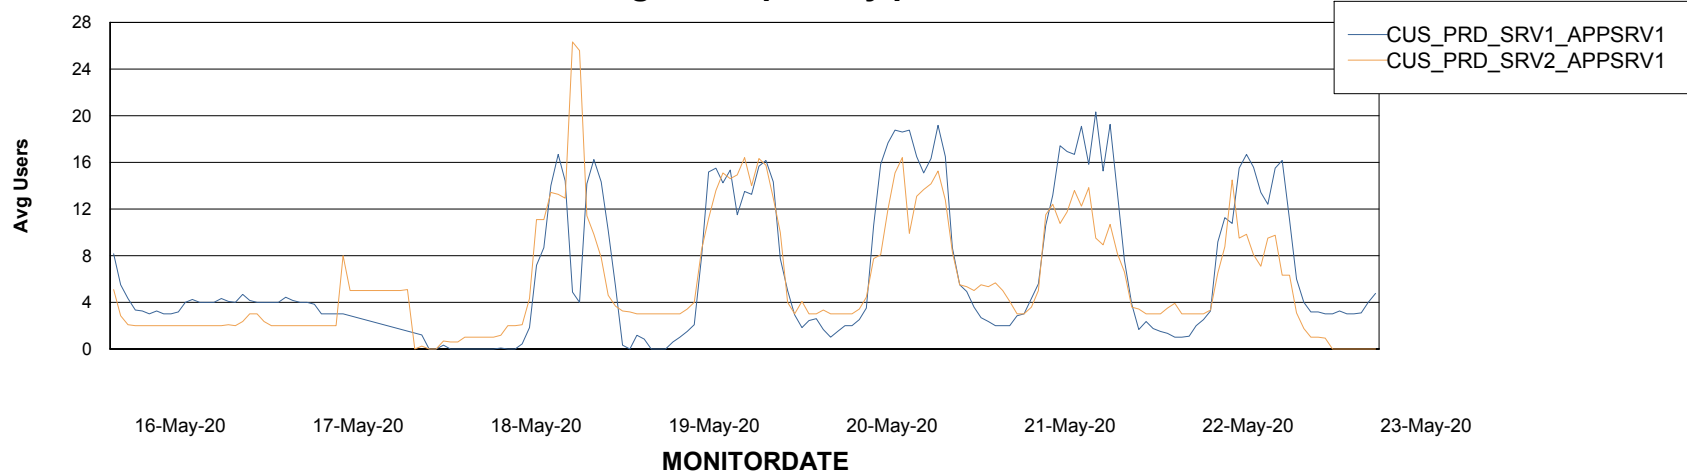

Avg users per day per ABS server