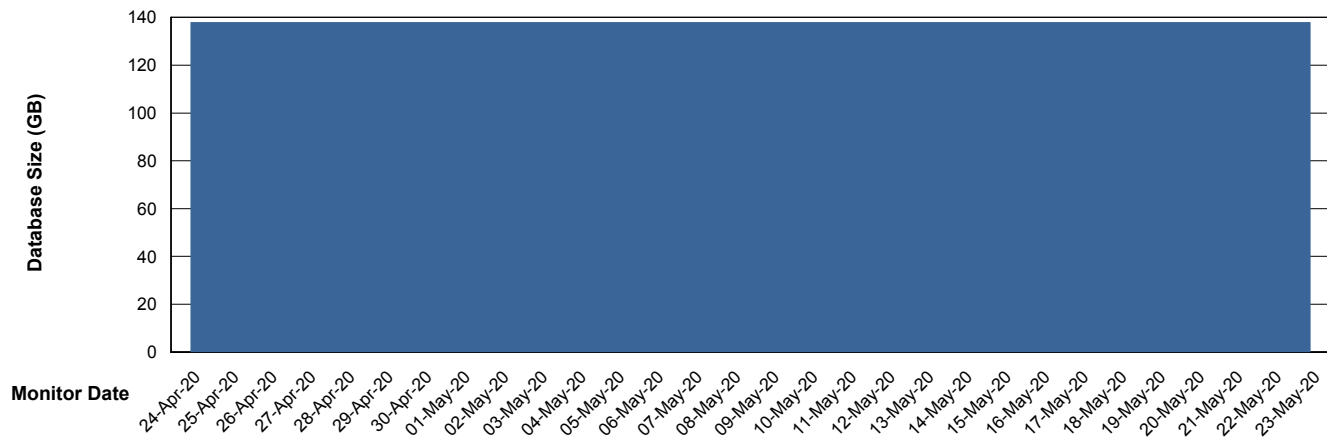

DATABASE SIZE CLODB_PRD_Production

Database growth over last month

Weekly SLA Customer Report

Customer CLO Production
Database ID 38

DATABASE SIZE CLODB_PRD_Test

Database growth over last month

Weekly SLA Customer Report