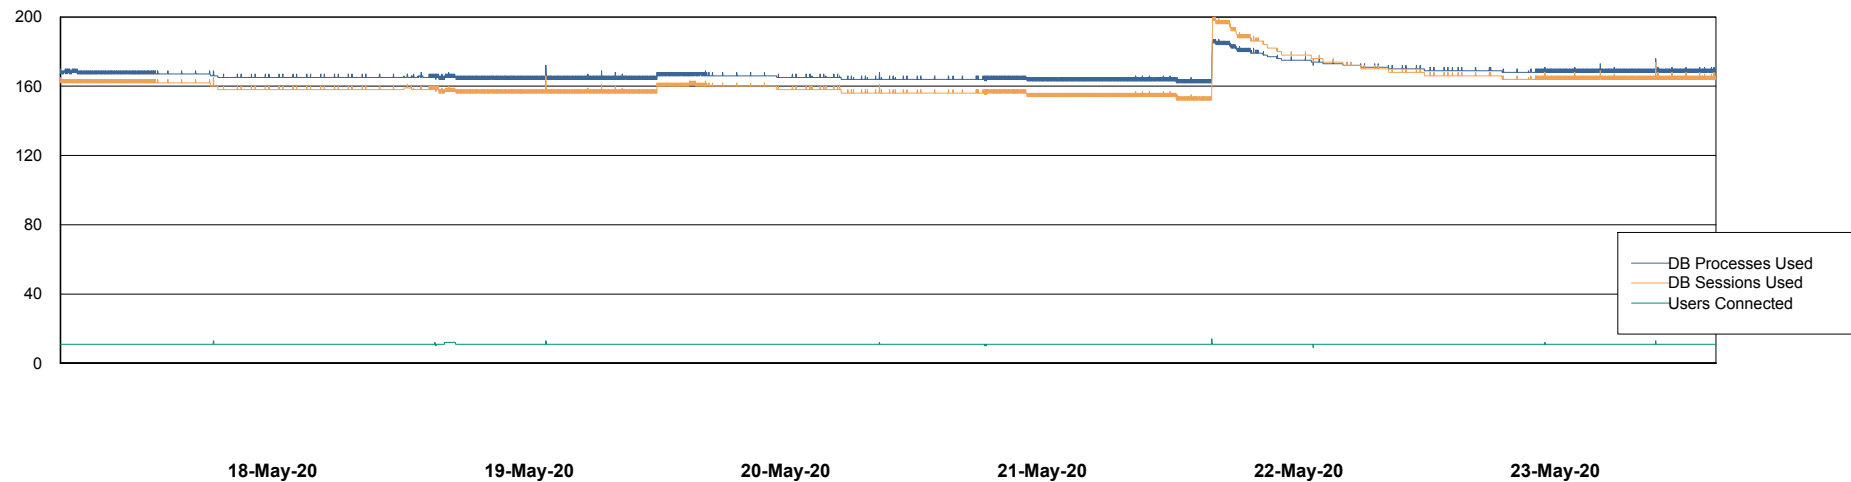

Database Performance CLODB_PRD_Test