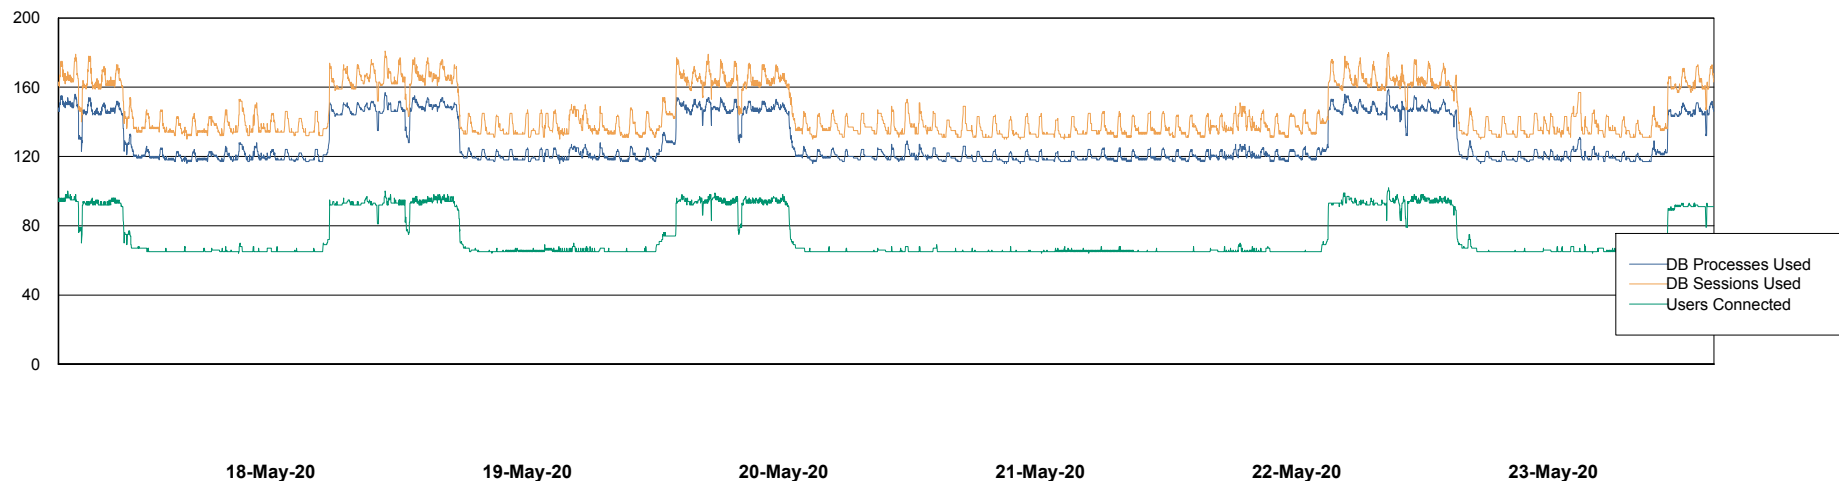

Database Performance CLODB_PRD_Production