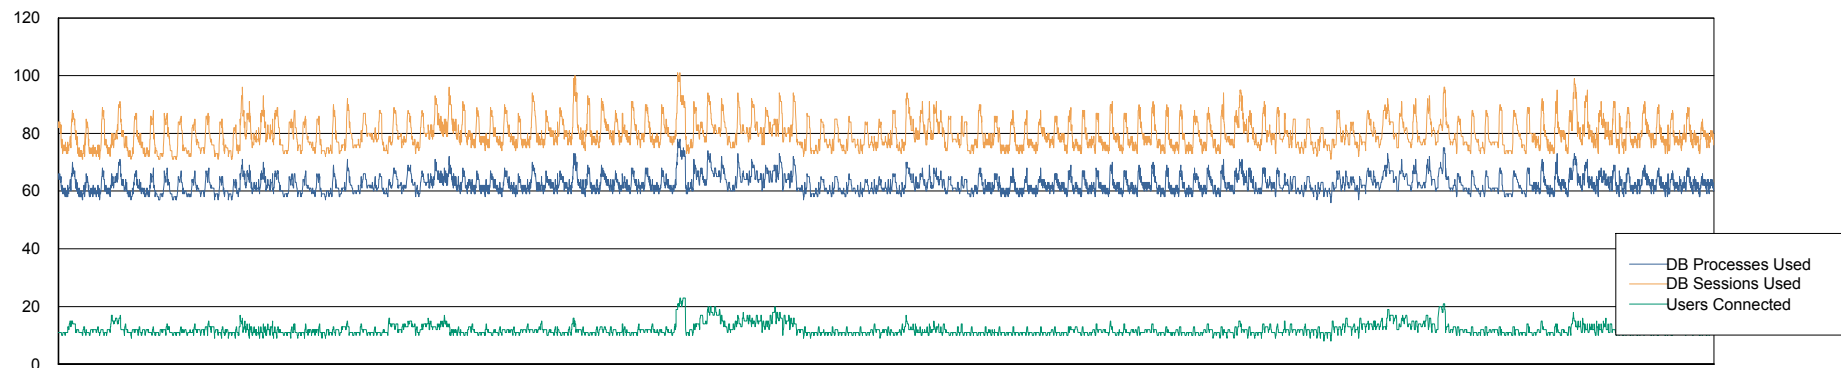

Database Performance CLODB_PRD_BI

18-May-20 19-May-20 20-May-20 21-May-20 22-May-20 23-May-20