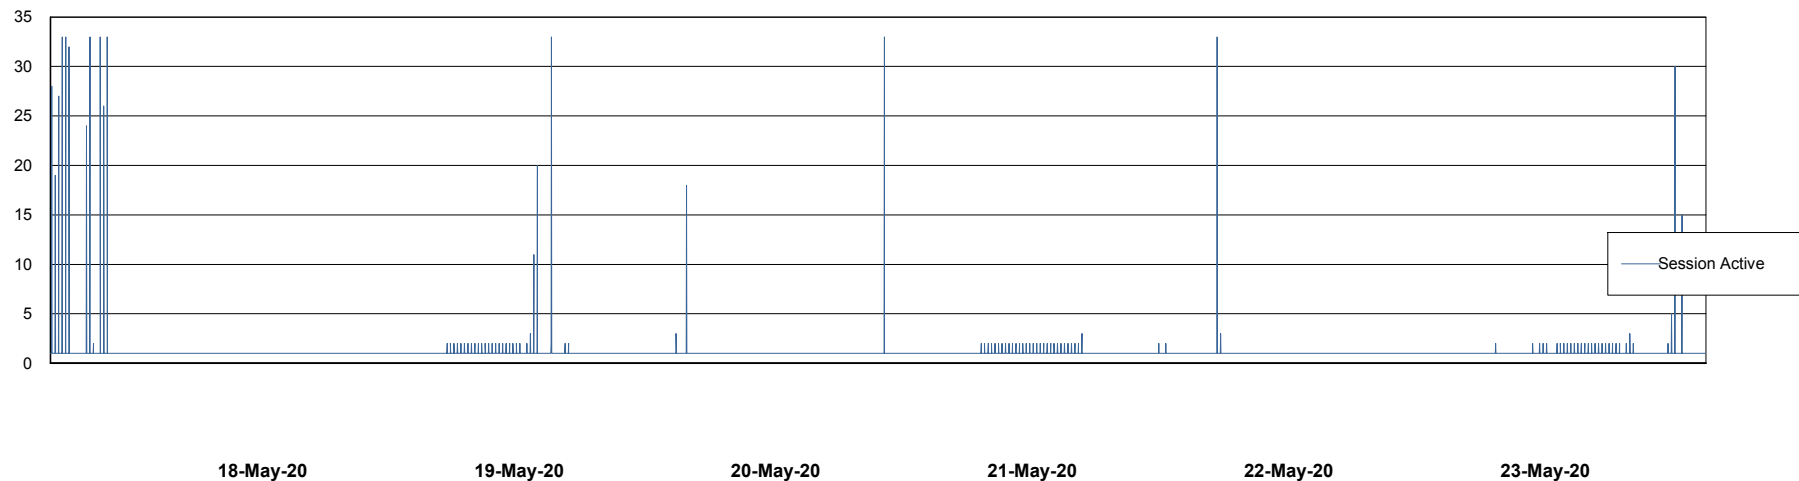

Weekly SLA Customer Report

Customer CLO Production
Database ID 38

Database Performance CLODB_PRD_Production

Weekly SLA Customer Report

Customer CLO Production
Database ID 38

Database Performance CLODB_PRD_Standby