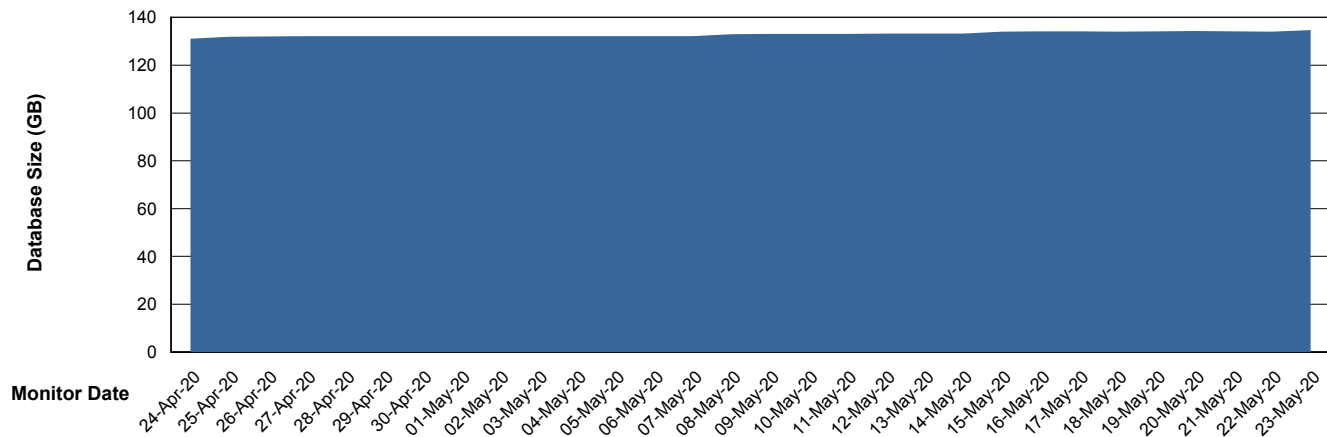

Weekly SLA Customer Report

Customer CLO Production
Database ID 38

Database Performance CLODB_PRD_Test

Weekly SLA Customer Report

Customer CLO Production
Database ID 38

DATABASE SIZE CLODB_PRD_BI

Database growth over last month