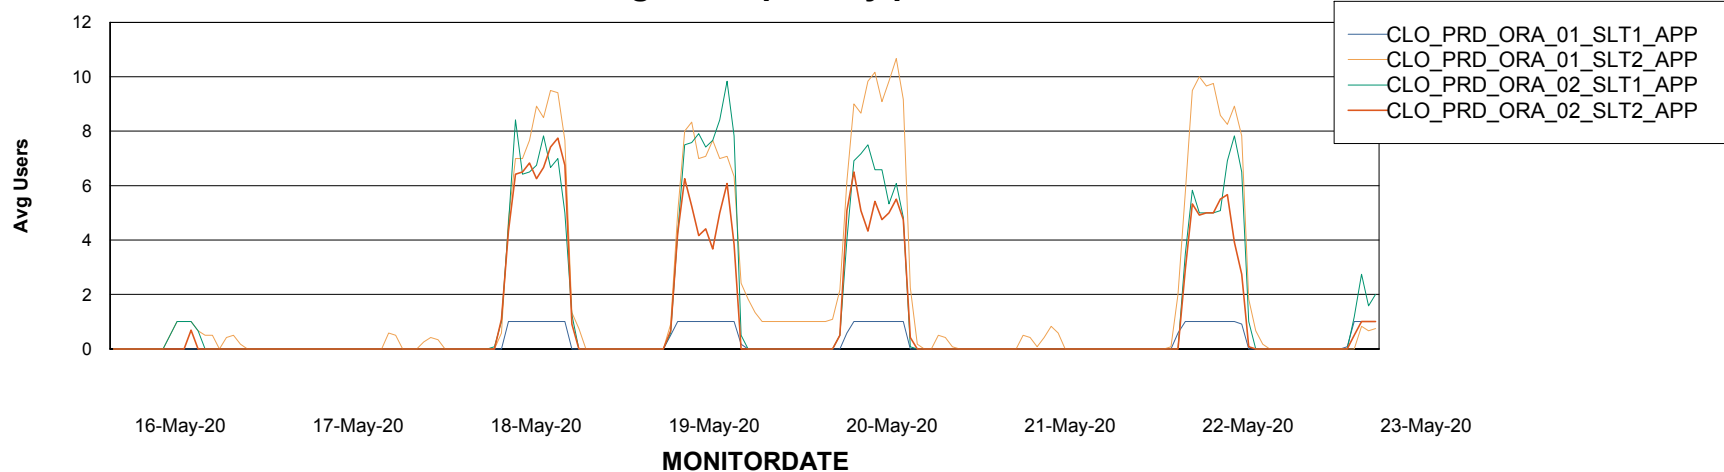

Weekly SLA Customer Report

Customer CLO Production
Database ID 38

ABSSolute Application Server Services

Avg memory used per ABS Server Service

Avg users per day per ABS server

Weekly SLA Customer Report

Customer CLO Production
Database ID 38