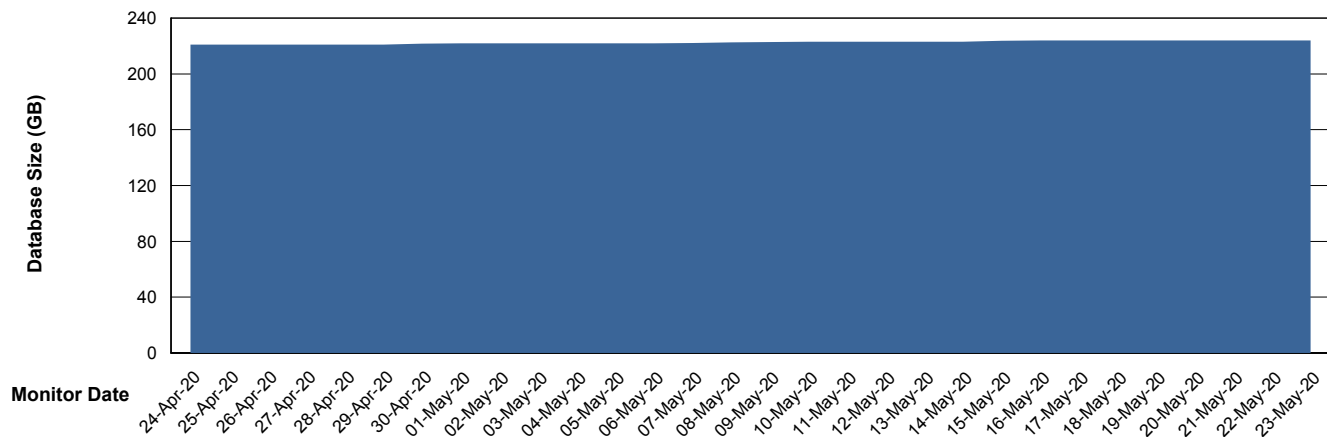

DATABASE SIZE CLODB_PRD_Production

Database growth over last month