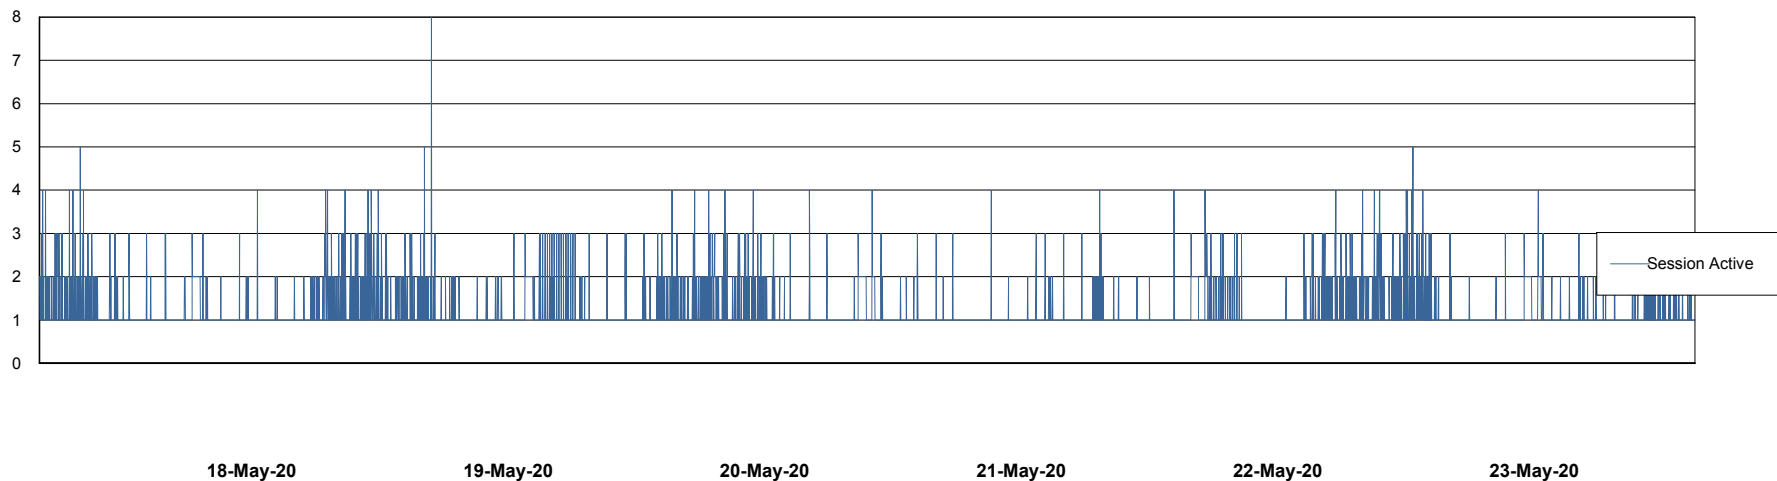

Database Performance CLODB_PRD_Production