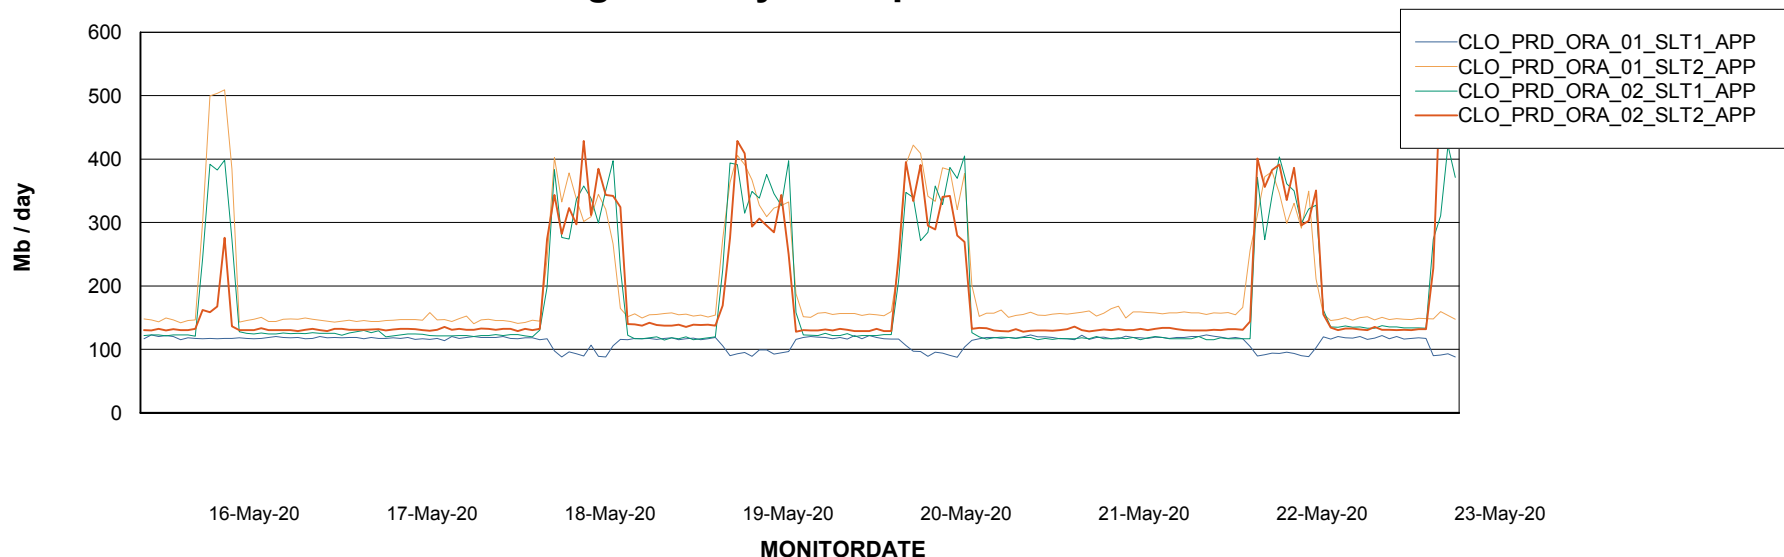

ABSSolute Application Server Services

Avg memory used per ABS Server Service