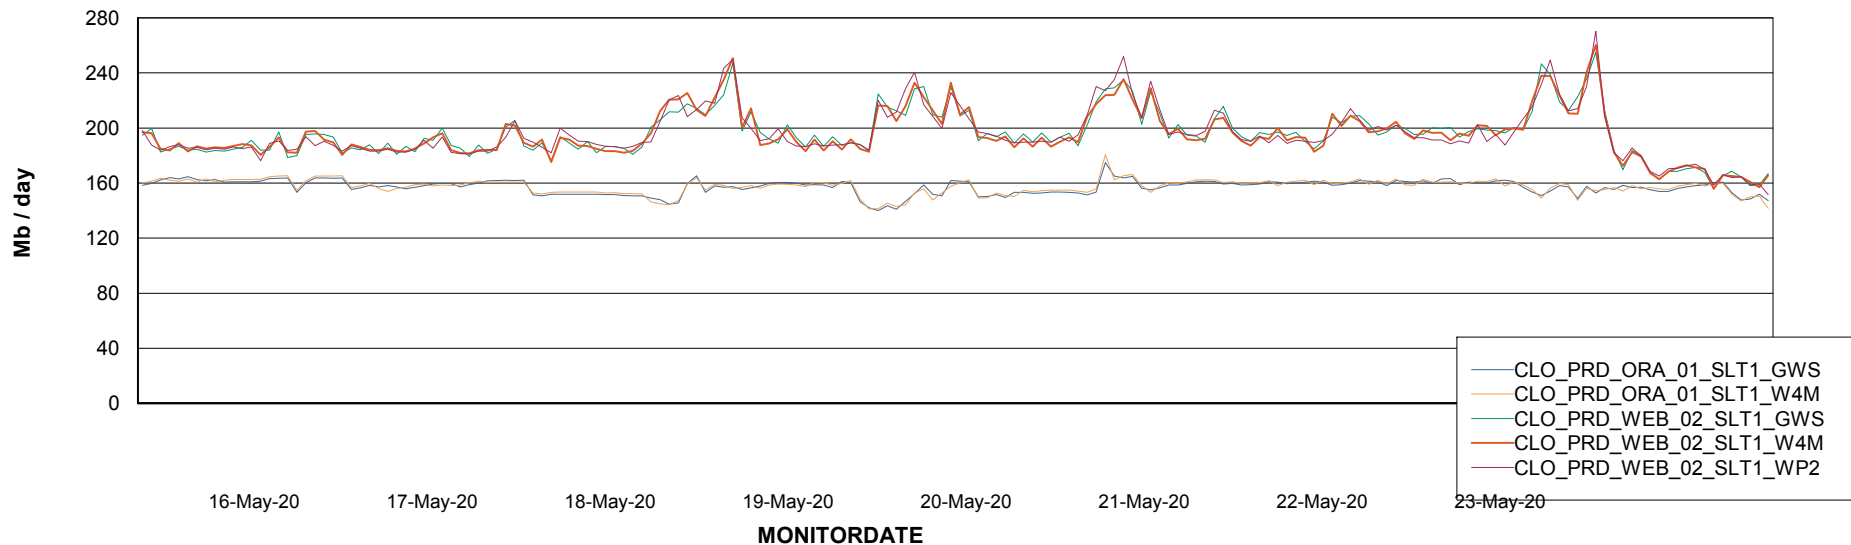

ABSSolute Application ReportServer Services

Avg memory used per ReportServer Service

Weekly SLA Customer Report

Customer CLO Production
Database ID 38

ABSSolute Web Component Services

Avg memory used per ABS Web component