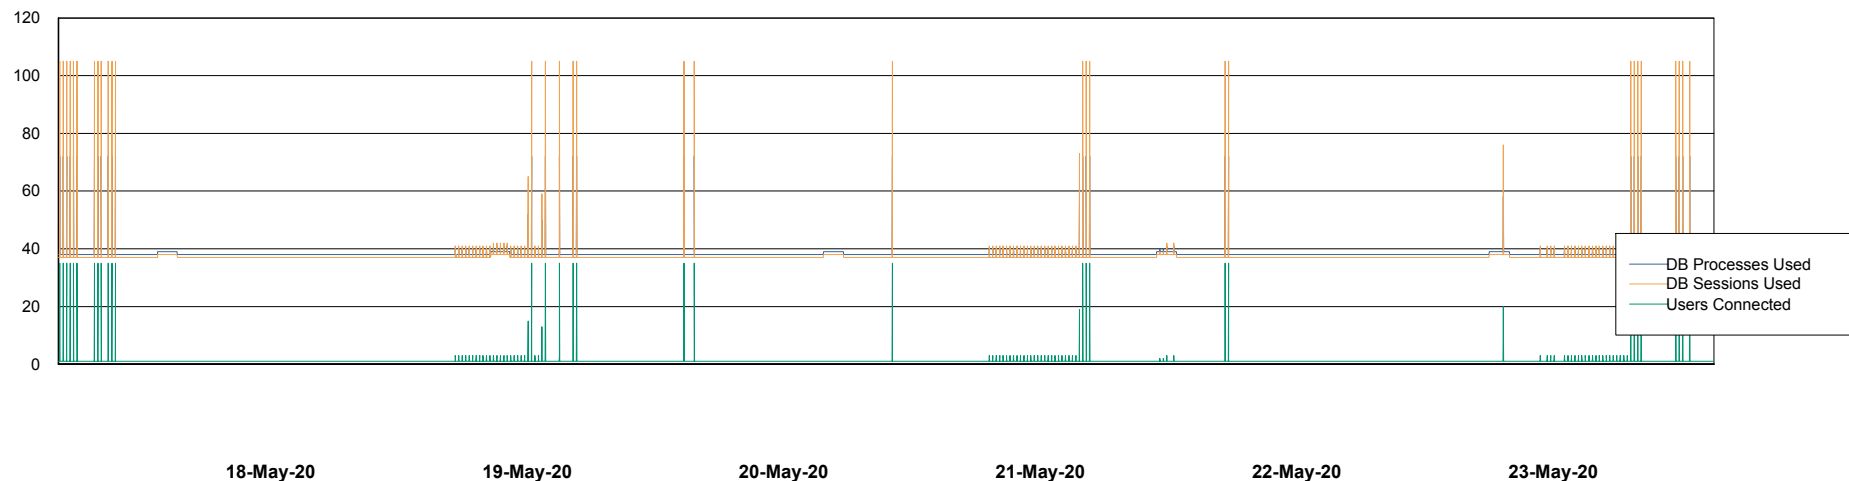

Weekly SLA Customer Report

Customer CLO Production
Database ID 38

Database Performance CLODB_PRD_Production

Weekly SLA Customer Report

Customer CLO Production
Database ID 38

Database Performance CLODB_PRD_Standby