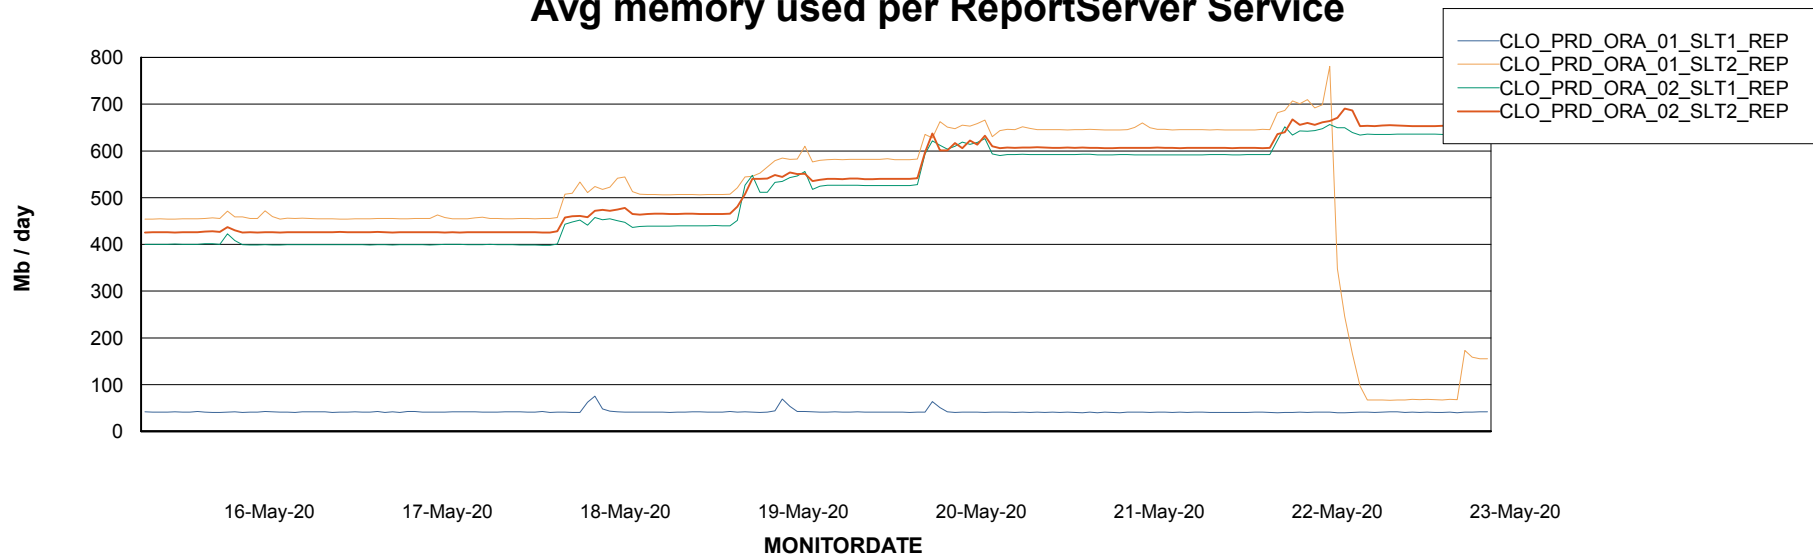

ABSSolute Application ReportServer Services

Avg memory used per ReportServer Service