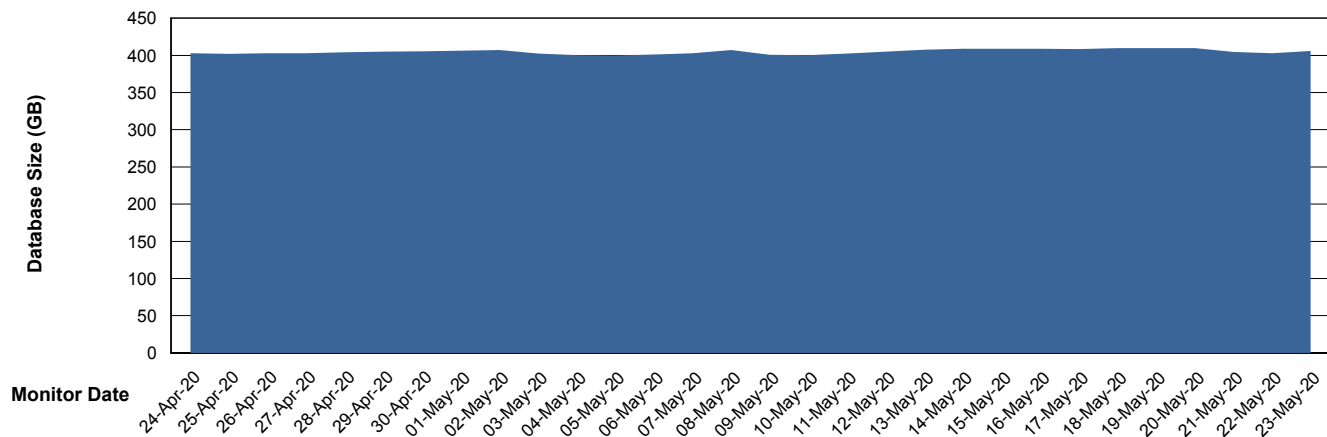

Weekly SLA Customer Report

Customer BNL_Production
Database ID 83

Database Performance BNLDB_Production

Weekly SLA Customer Report

Customer BNL_Production
 Database ID 83

DATABASE SIZE BNLDB_FUT_FutureLive

Database growth over last month

DATABASE SIZE BNLDB_Production

Database growth over last month

Weekly SLA Customer Report

Customer BNL_Production
 Database ID 83

Database Tablespace BNLDB_FUT_FutureLive

Date	Tablespace Name	Filesize (Gb)	Usedsize (Gb)	Percentage free
23-May-20	ABSDATA	116	94	19
	INDX	172	54	69
22-May-20	ABSDATA	116	94	19
	INDX	172	54	69
21-May-20	ABSDATA	116	94	19
	INDX	172	54	69
20-May-20	ABSDATA	116	94	19
	INDX	172	54	69
19-May-20	ABSDATA	116	94	19
	INDX	172	54	69
18-May-20	ABSDATA	116	94	19
	INDX	172	54	69
17-May-20	ABSDATA	116	94	19
	INDX	172	54	69