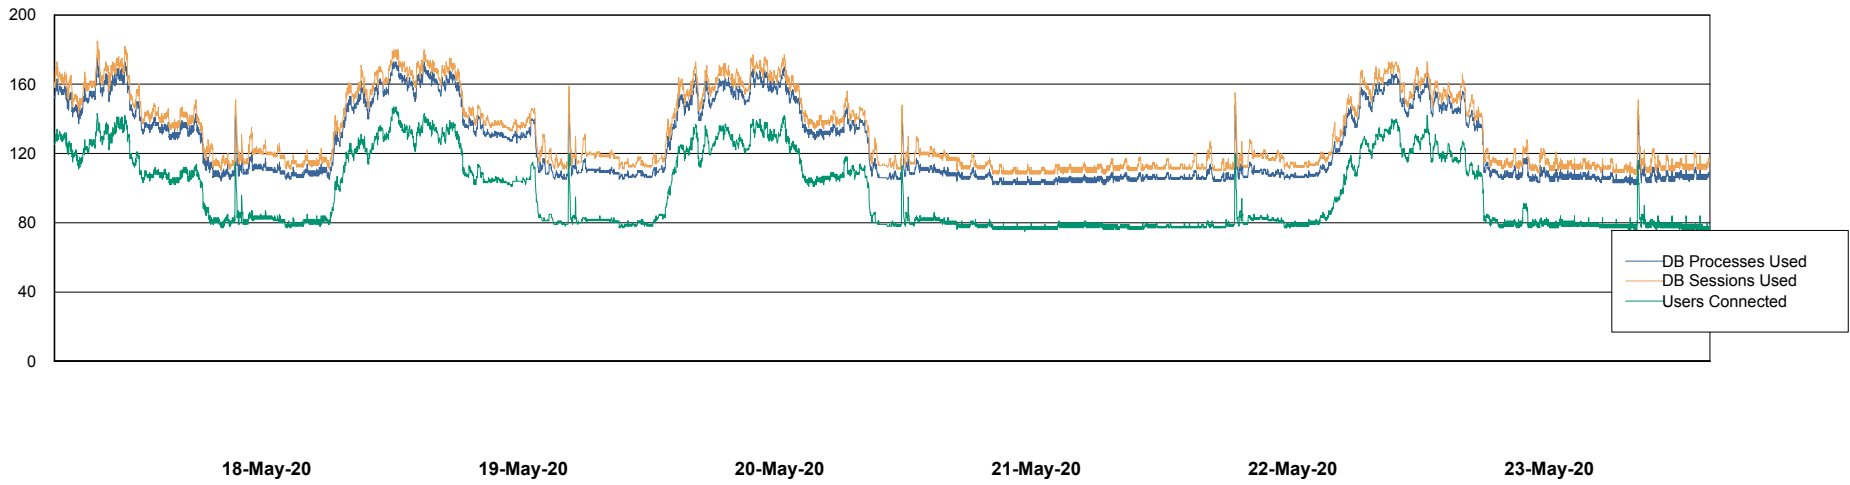

Weekly SLA Customer Report

Customer BNL_Production
Database ID 83

Database Performance BNLDB_FUT_FutureLive

Weekly SLA Customer Report

Customer BNL_Production
Database ID 83

Database Performance BNLDB_FUT_Standby

Weekly SLA Customer Report

Customer BNL_Production
Database ID 83

Database Performance BNLDB_Production

Weekly SLA Customer Report

Customer BNL_Production
 Database ID 83

DATABASE SIZE BNLDB_FUT_FutureLive