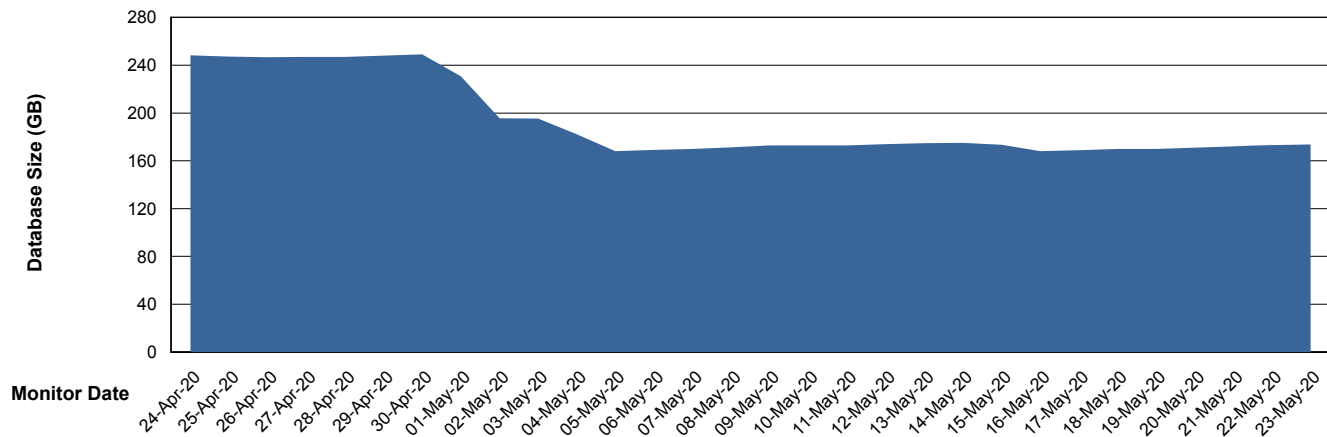

Weekly SLA Customer Report

Customer BNL_Production
Database ID 83

Database Performance BNLDB_FUT_FutureLive

Weekly SLA Customer Report

Customer BNL_Production
Database ID 83

Database Performance BNLDB_FUT_Standby

Weekly SLA Customer Report

Customer BNL_Production
Database ID 83

Database Performance BNLDB_Production

Weekly SLA Customer Report

Customer BNL_Production
 Database ID 83

DATABASE SIZE BNLDB_FUT_FutureLive

Database growth over last month

DATABASE SIZE BNLDB_Production

Database growth over last month

Weekly SLA Customer Report

Customer BNL_Production
 Database ID 83

Database Tablespace BNLDB_FUT_FutureLive

Date	Tablespace Name	Filesize (Gb)	Usedsize (Gb)	Percentage free
23-May-20	ABSDATA	116	94	19
	INDX	172	54	69
22-May-20	ABSDATA	116	94	19
	INDX	172	54	69
21-May-20	ABSDATA	116	94	19
	INDX	172	54	69
20-May-20	ABSDATA	116	94	19
	INDX	172	54	69
19-May-20	ABSDATA	116	94	19
	INDX	172	54	69
18-May-20	ABSDATA	116	94	19
	INDX	172	54	69
17-May-20	ABSDATA	116	94	19
	INDX	172	54	69