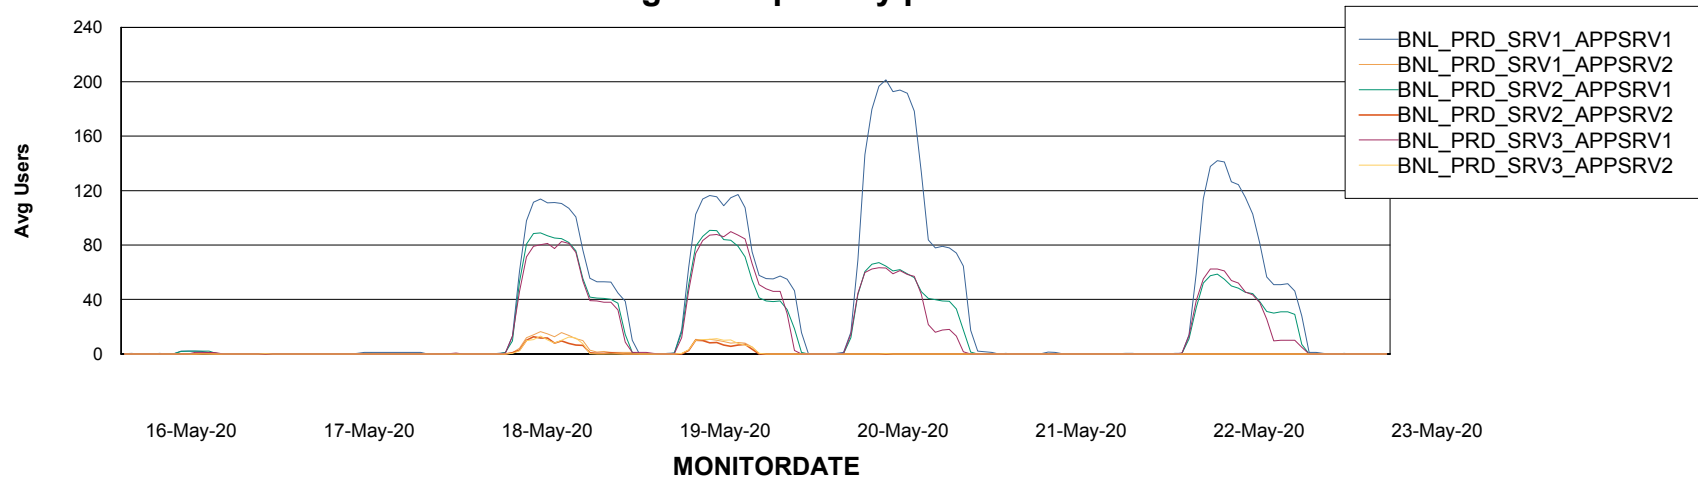

Avg users per day per ABS server