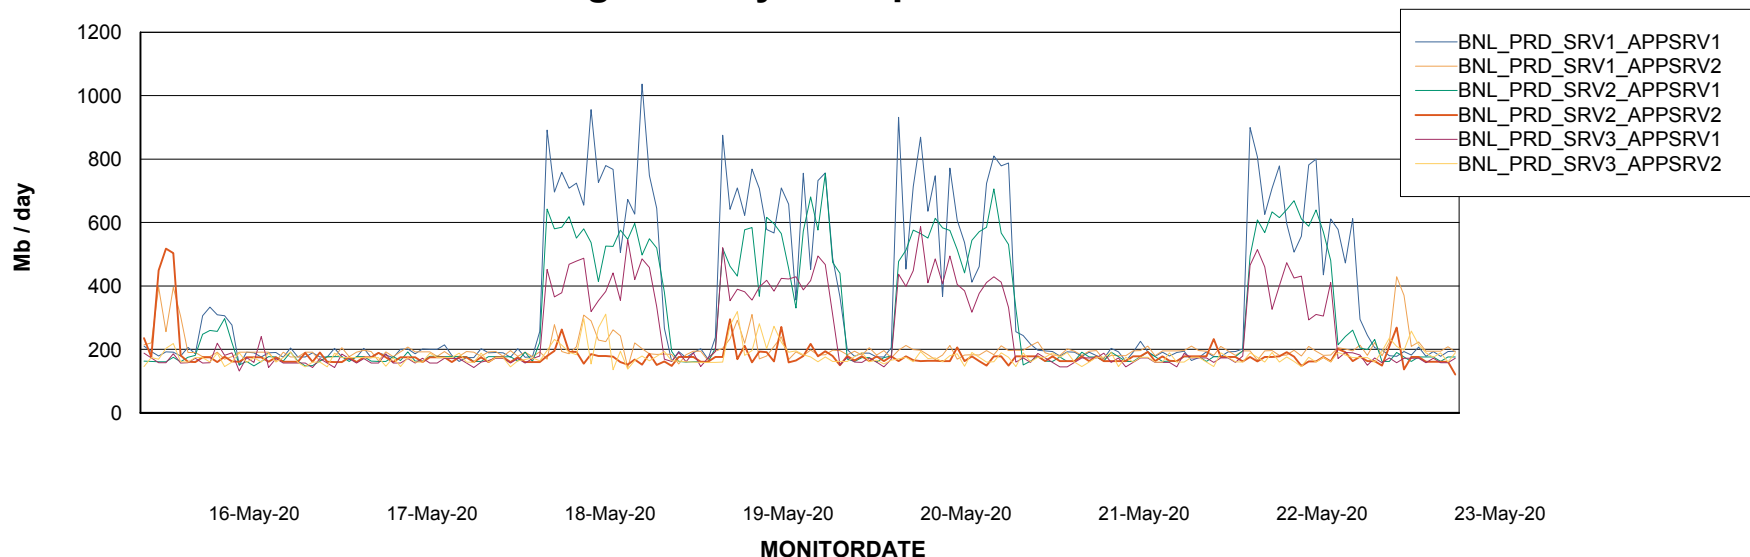

Standby Database Health BNL_Production

Recovery lag for last 7 days

Weekly SLA Customer Report

Customer BNL_Production
Database ID 83

ABSSolute Application Server Services

Avg memory used per ABS Server Service