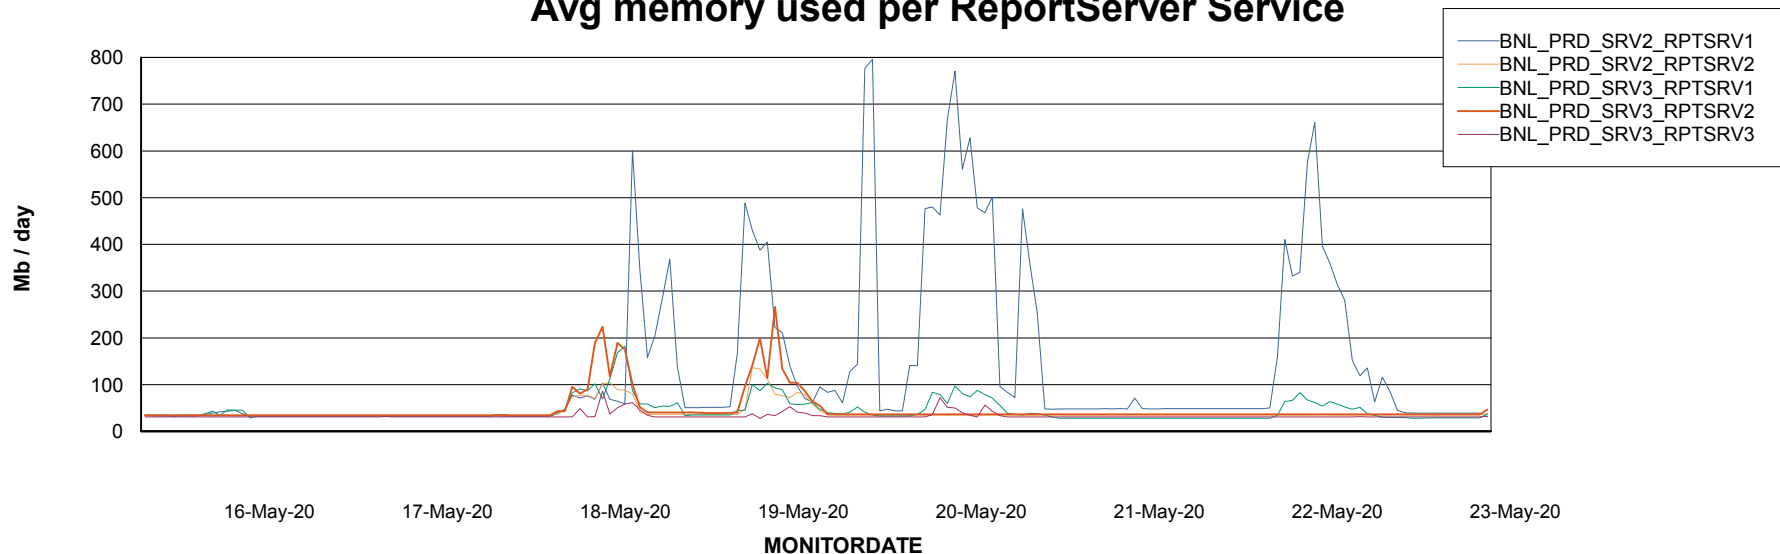

Avg users per day per ABS server

Weekly SLA Customer Report

Customer BNL_Production
Database ID 83

ABSSolute Web Component Services

Avg memory used per ReportServer Service

Disaster per ABS component