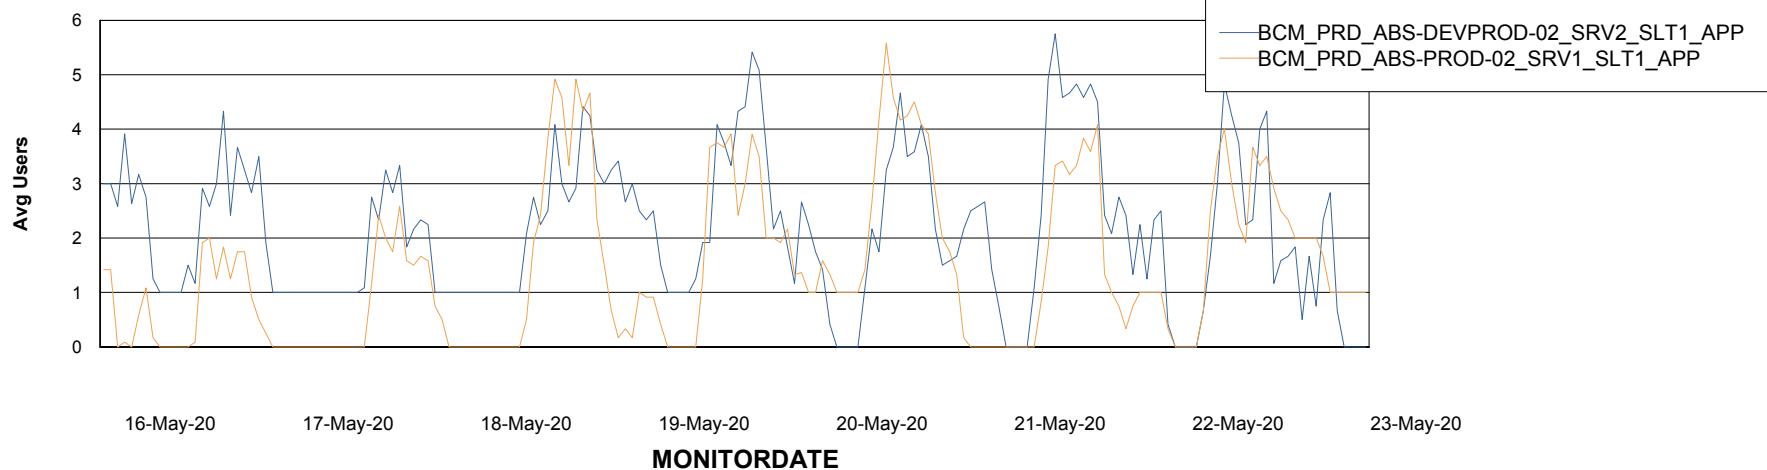

Avg users per day per ABS server