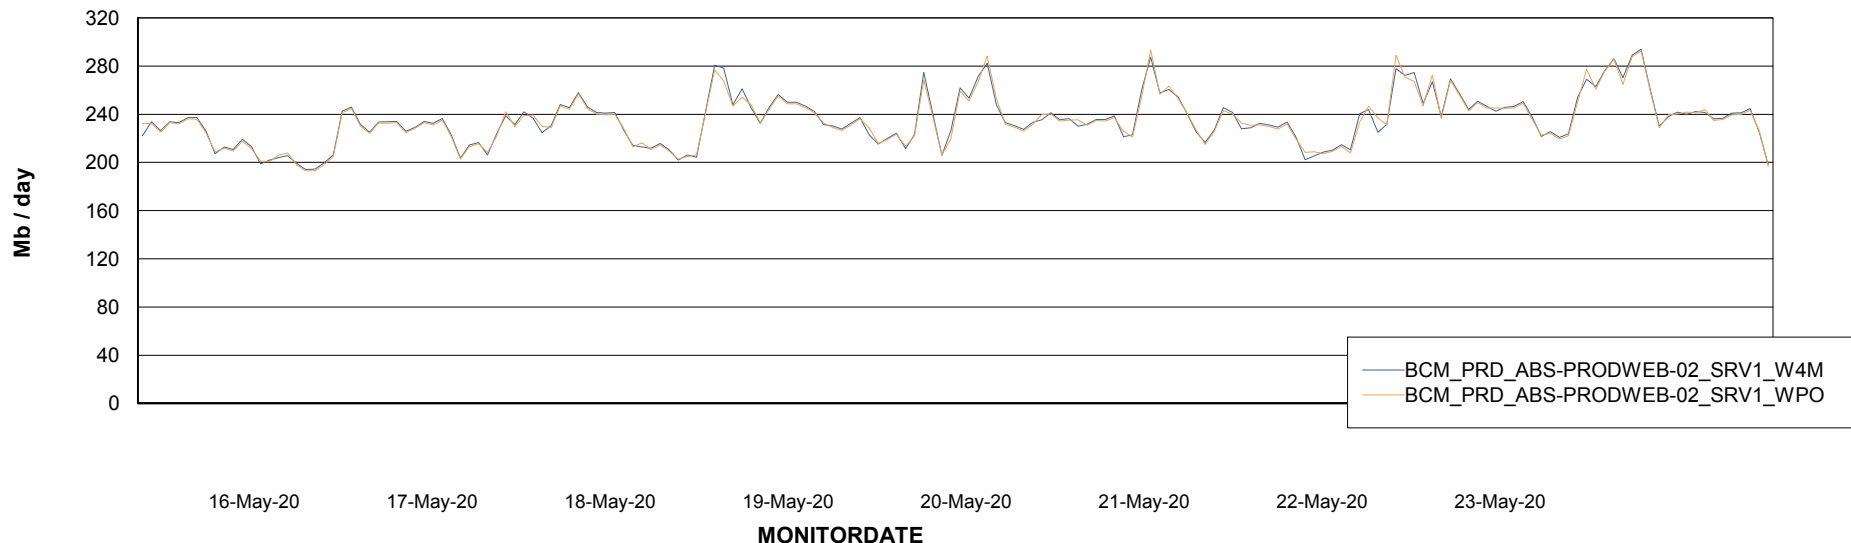

ABSSolute Web Component Services

Avg memory used per ABS Web component