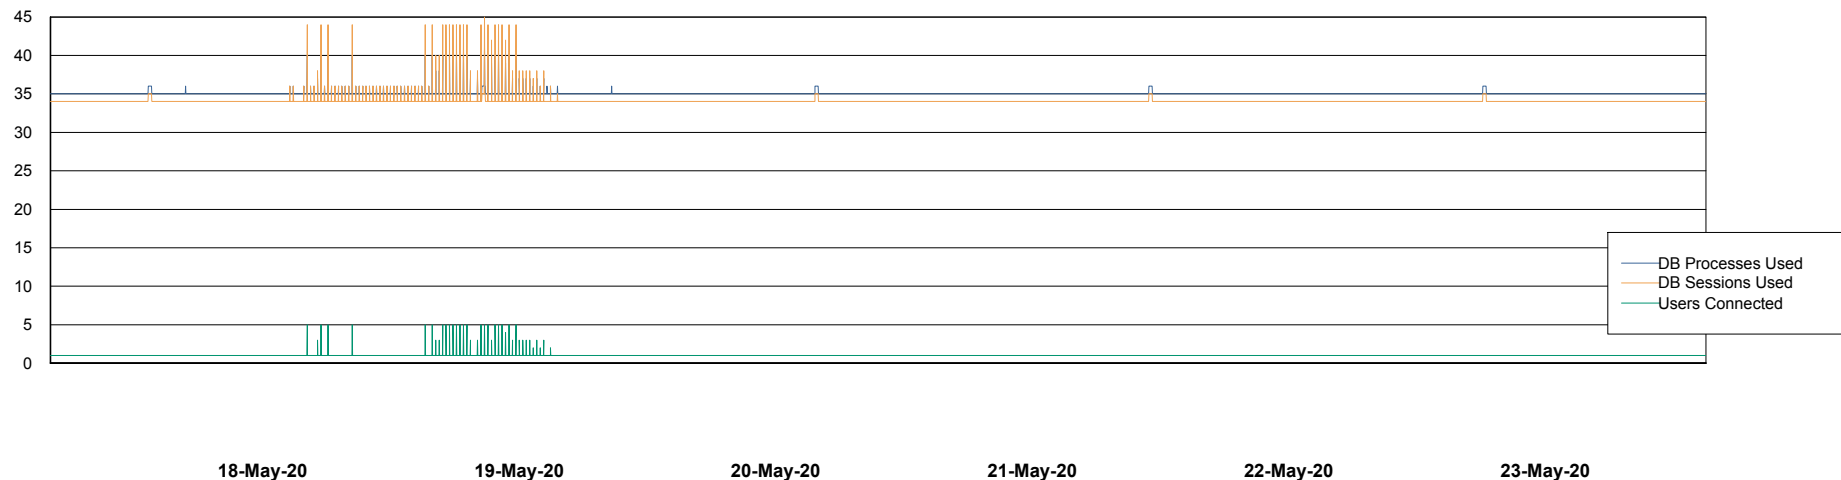

Weekly SLA Customer Report

Customer BCM_Production
Database ID 81

Database Performance BCMDB_ABS1 Production Database

Weekly SLA Customer Report

Customer BCM_Production
Database ID 81

Database Performance BCMDB_ABS1SB Standby Database