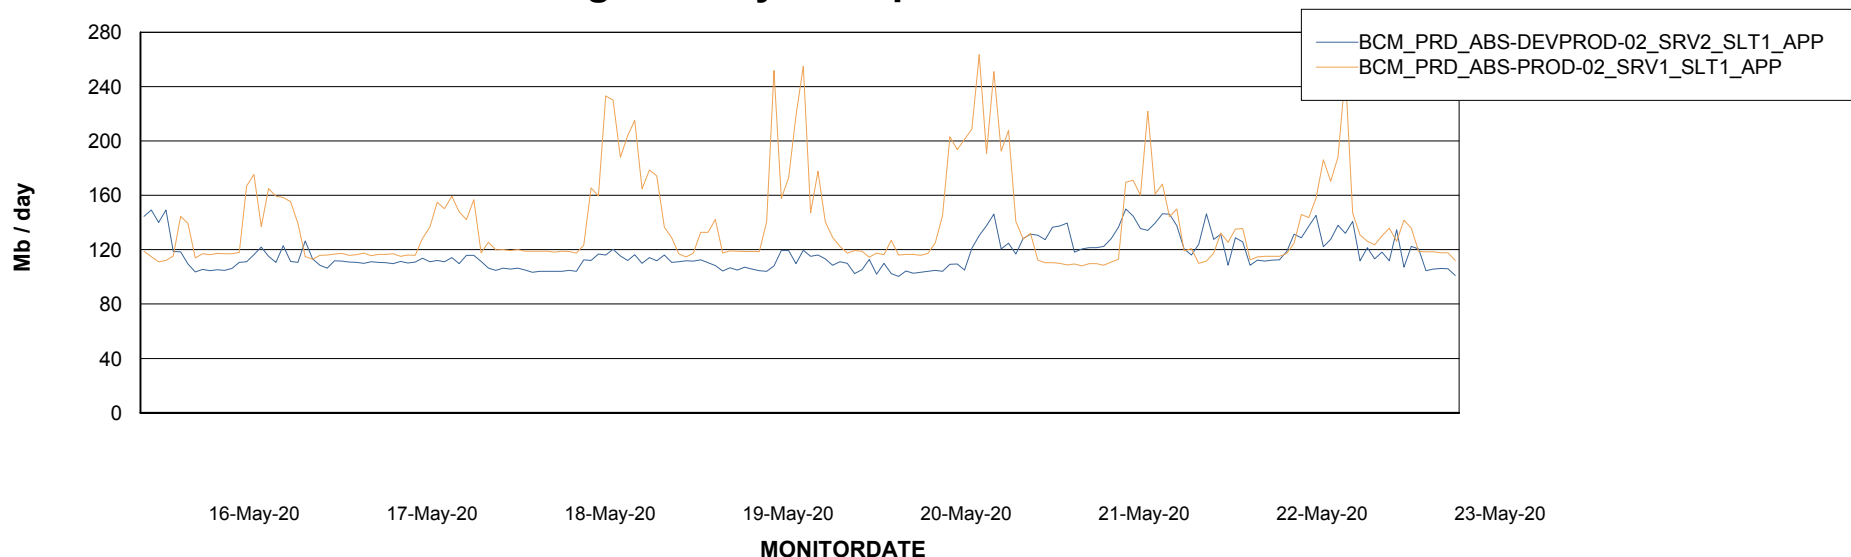

ABSSolute Application Server Services

Avg memory used per ABS Server Service