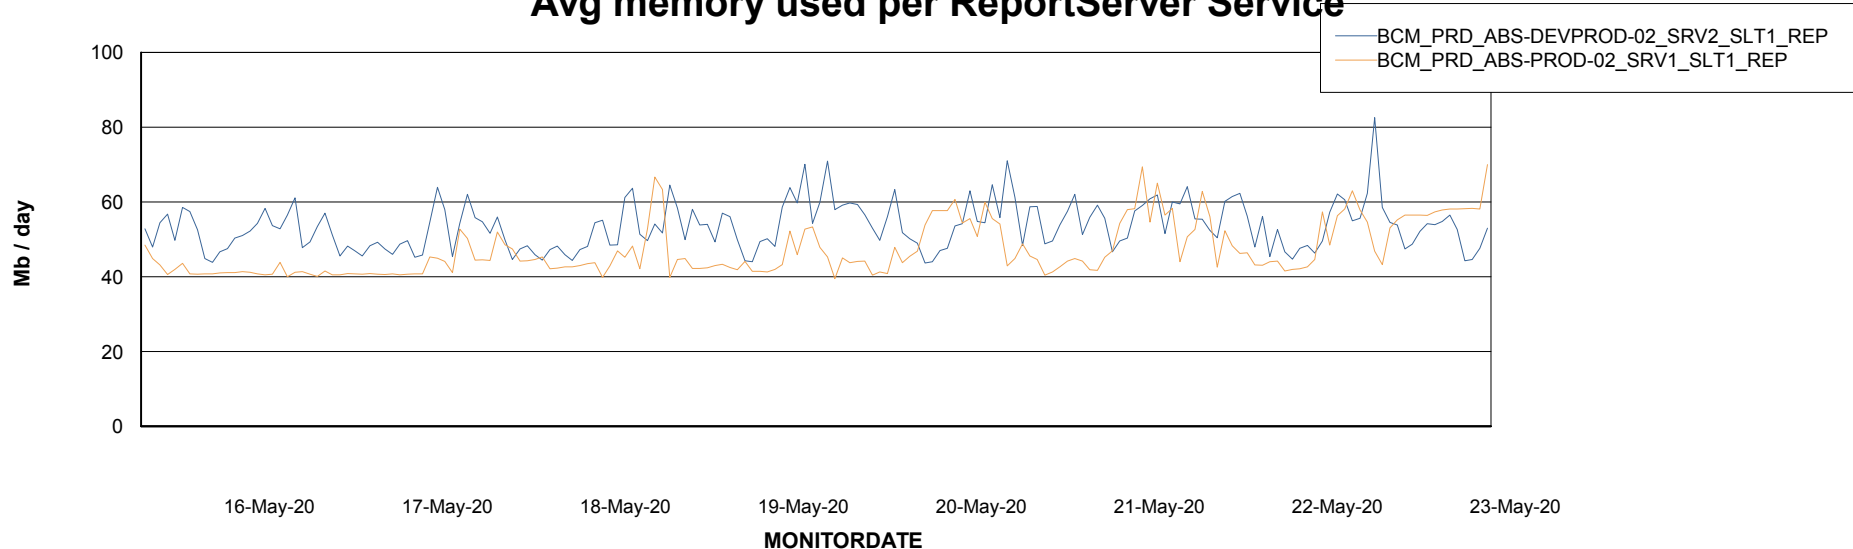

Avg memory used per ABS Server Service

Avg users per day per ABS server

Weekly SLA Customer Report

Customer BCM_Production
Database ID 81

ABSSolute Application ReportServer Services

Avg memory used per ReportServer Service