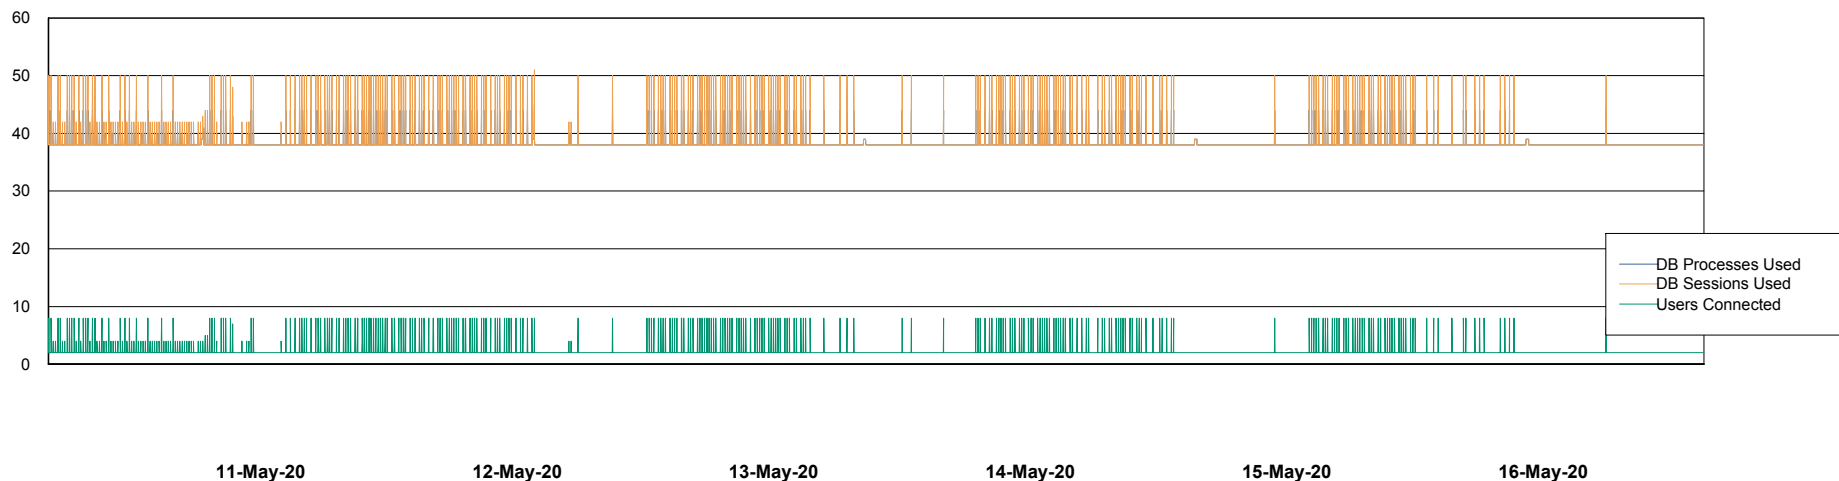

Weekly SLA Customer Report

Customer VOS_Production
Database ID 68

Database Performance VOSDB_Production

Weekly SLA Customer Report

Customer VOS_Production
Database ID 68

Database Performance VOSDB_Standby

Weekly SLA Customer Report