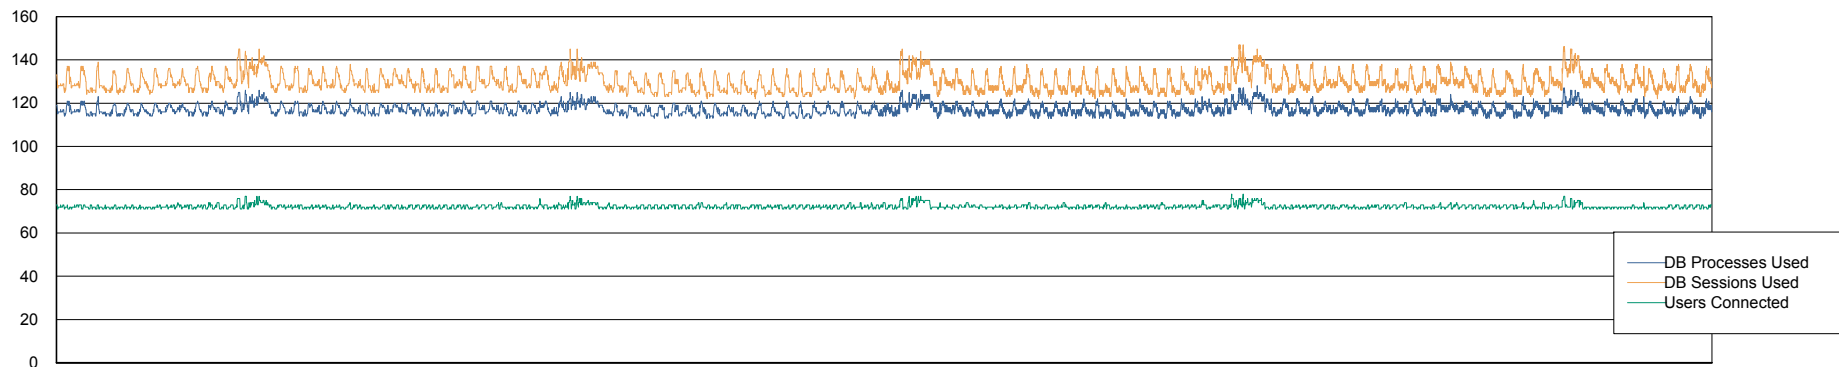

Database Performance VOSBIDB_Production

11-May-20 12-May-20 13-May-20 14-May-20 15-May-20 16-May-20