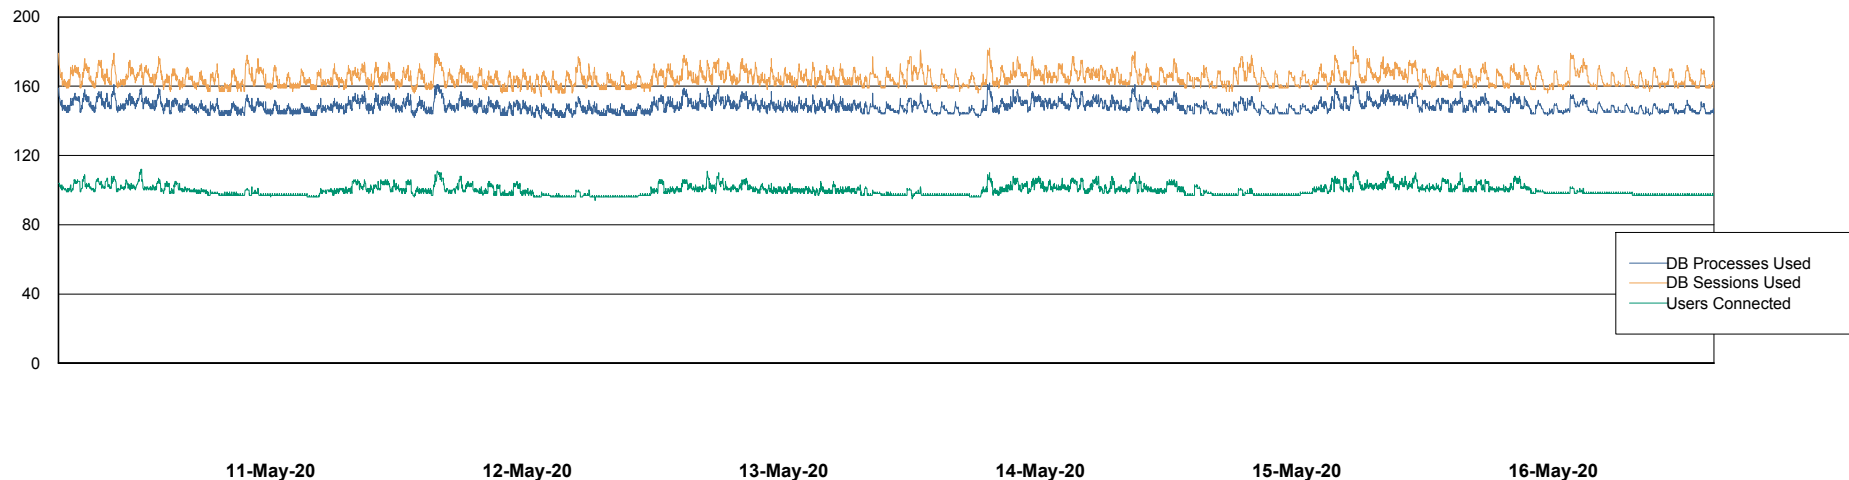

Database Performance VOSDB_Production