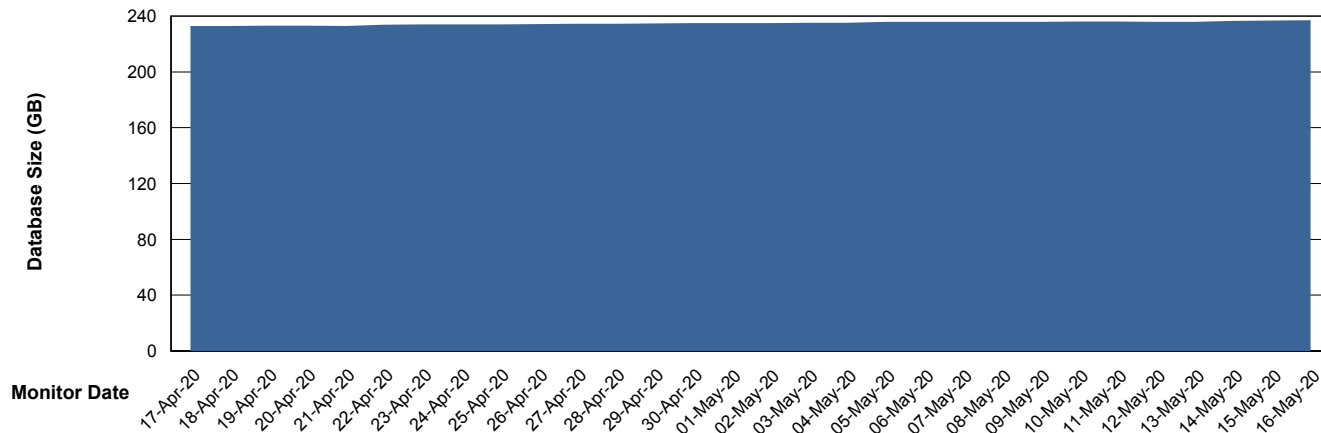

Customer VOS_Production
Database ID 68

DATABASE SIZE VOSBIDB_Production

Database growth over last month

DATABASE SIZE VOSDB_Production

Database growth over last month

Weekly SLA Customer Report

Customer VOS_Production
Database ID 68

Database Tablespace VOSBIDB_Production

Date	Tablespace Name	Filesize (Gb)	Usedsize (Gb)	Percentage free
16-May-20	ABSDATA	70	42	40
	INDX	74	55	26
15-May-20	ABSDATA	70	42	40
	INDX	74	55	26
14-May-20	ABSDATA	70	42	40
	INDX	74	55	26
13-May-20	ABSDATA	70	42	40
	INDX	74	55	26
12-May-20	ABSDATA	70	42	40
	INDX	74	55	26
11-May-20	ABSDATA	70	42	40
	INDX	74	55	26
10-May-20	ABSDATA	70	42	40
	INDX	74	55	26