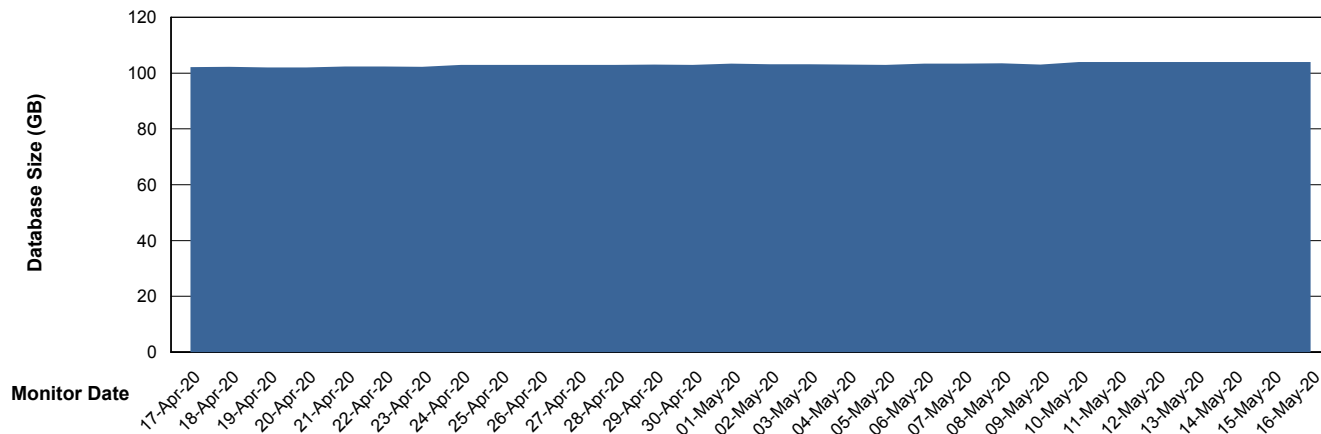

Weekly SLA Customer Report

Customer VOS_Production
Database ID 68

Database Performance VOSDB_Production

Weekly SLA Customer Report

Customer VOS_Production
Database ID 68

Database Performance VOSDB_Standby

Weekly SLA Customer Report

Customer VOS_Production
Database ID 68

DATABASE SIZE VOSBIDB_Production

Database growth over last month

DATABASE SIZE VOSDB_Production

Database growth over last month

Weekly SLA Customer Report

Customer VOS_Production
Database ID 68