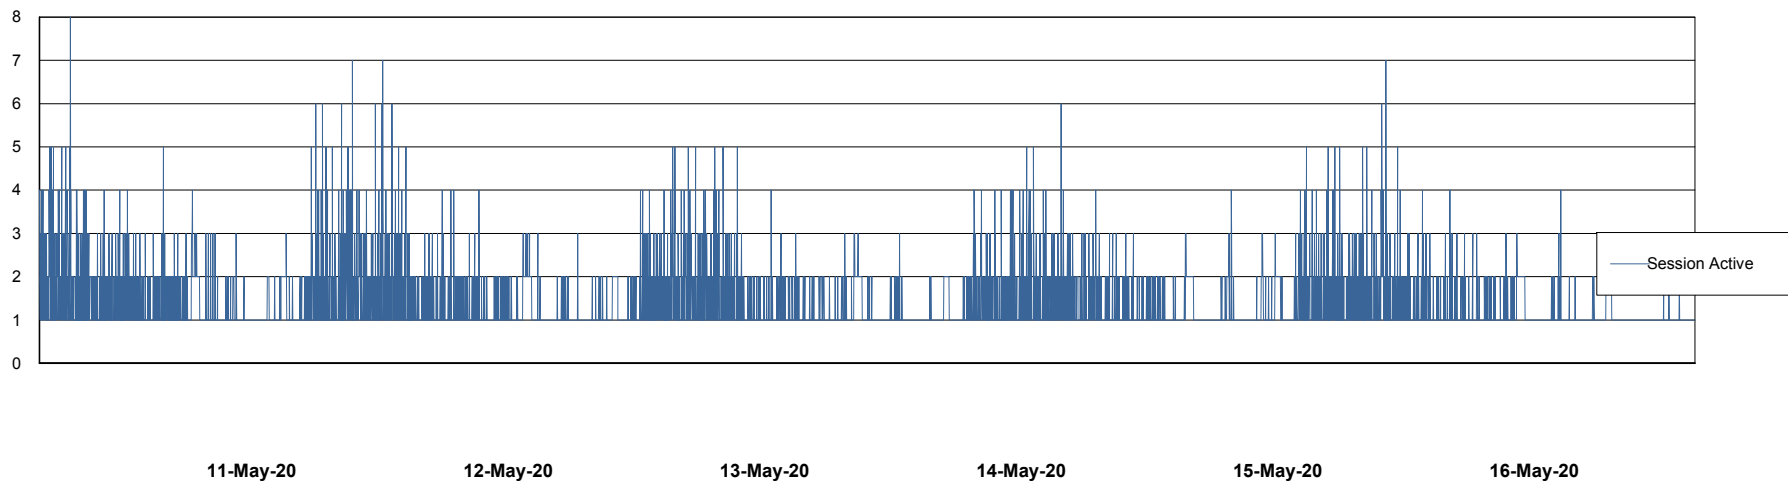

Database Performance VOSDB_Production