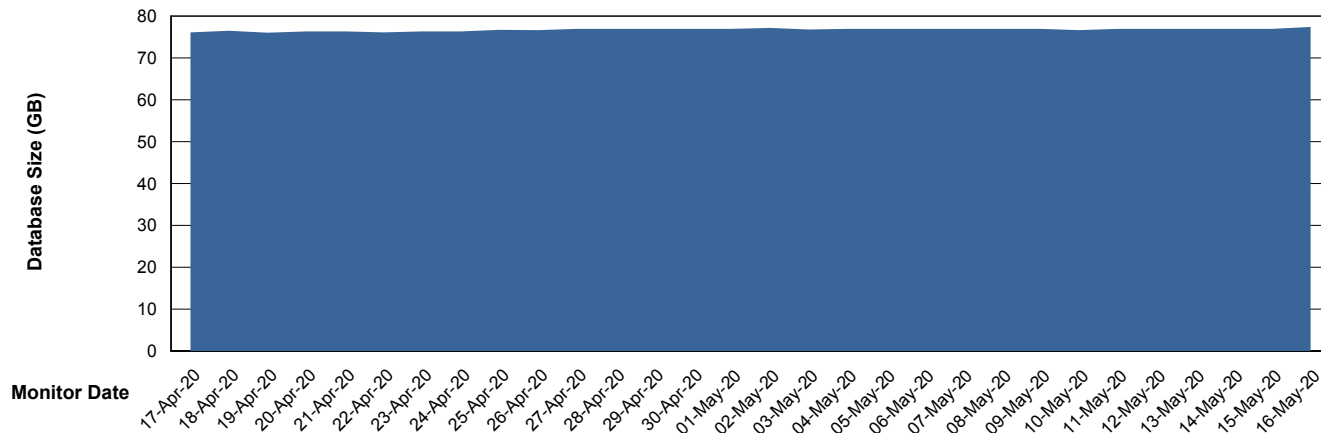

DATABASE SIZE VENDB_BI

Database growth over last month