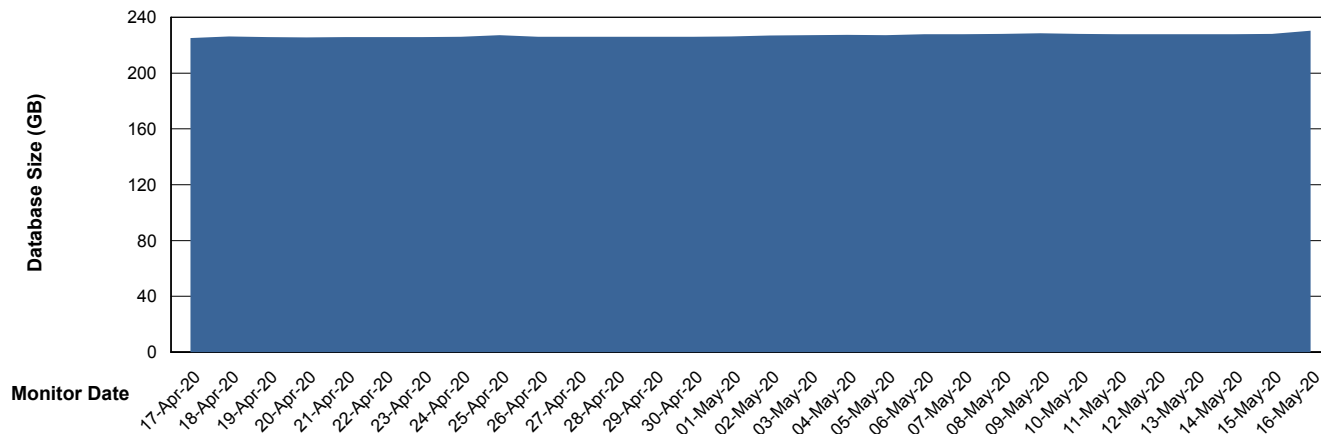

Weekly SLA Customer Report

Customer VEN_Production
Database ID 35

Database Performance VENDB_BI

Weekly SLA Customer Report

Customer VEN_Production
Database ID 35

DATABASE SIZE ABSVEN06 Primary DB 2019

Database growth over last month