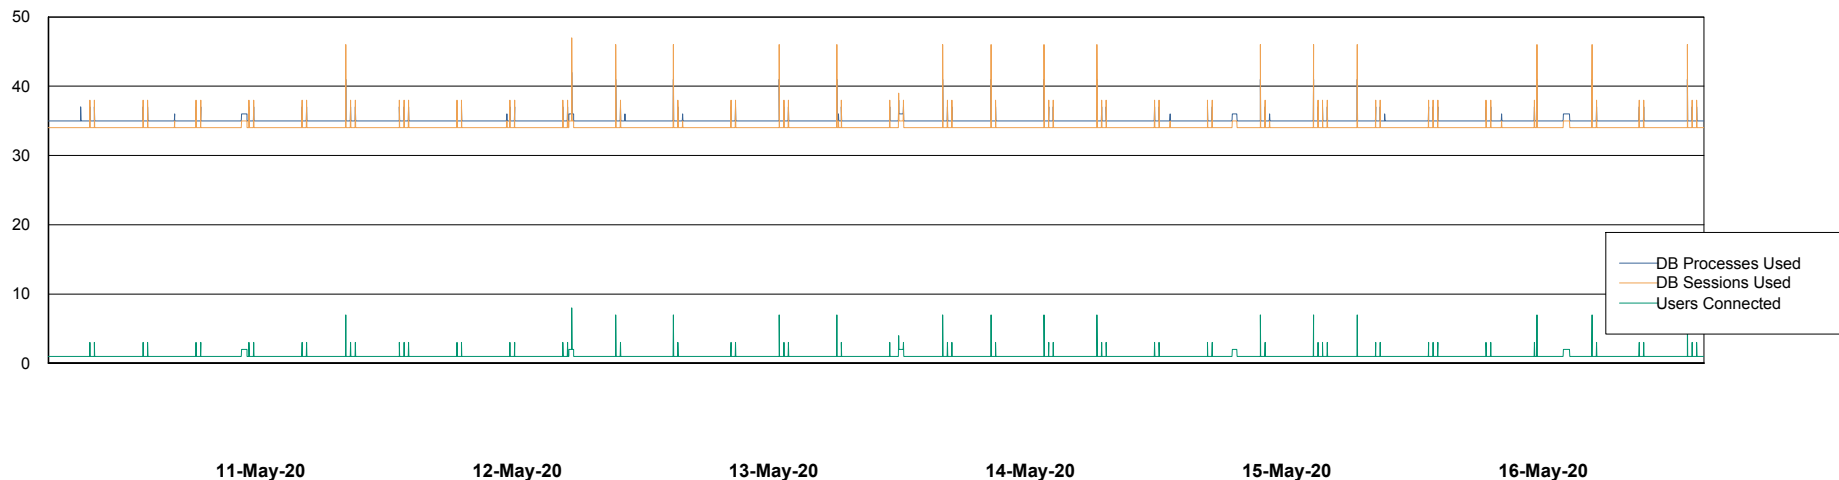

Weekly SLA Customer Report

Customer VEN_Production
Database ID 35

Database Performance ABSVEN06 Primary DB 2019

Weekly SLA Customer Report

Customer VEN_Production
Database ID 35

Database Performance ABSVEN07 Standby DB 2019