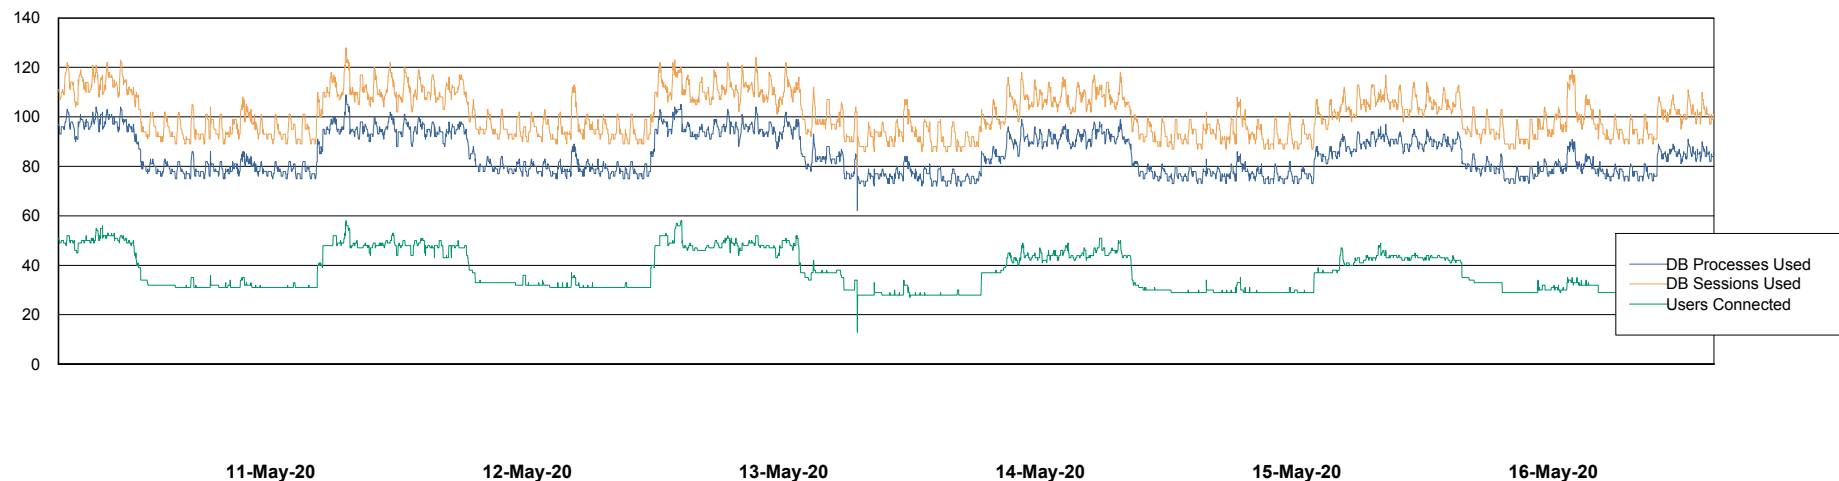

Weekly SLA Customer Report

Customer VEN_Production
Database ID 35

Harddisk Usage VEN_PRD_DB_BI

	Free disk space on c: (%)	Total disk space on c: (Gb)	Free disk space on d: (%)	Total disk space on d: (Gb)
16-May-20	51	102	44	601
15-May-20	51	102	44	601
14-May-20	53	102	44	601
13-May-20	53	102	44	601
12-May-20	53	102	44	601
11-May-20	53	102	44	601
10-May-20	54	102	44	601

Weekly SLA Customer Report

Customer VEN_Production
Database ID 35

Database Performance ABSVEN06 Primary DB 2019

Weekly SLA Customer Report

Customer VEN_Production
Database ID 35

Database Performance ABSVEN07 Standby DB 2019