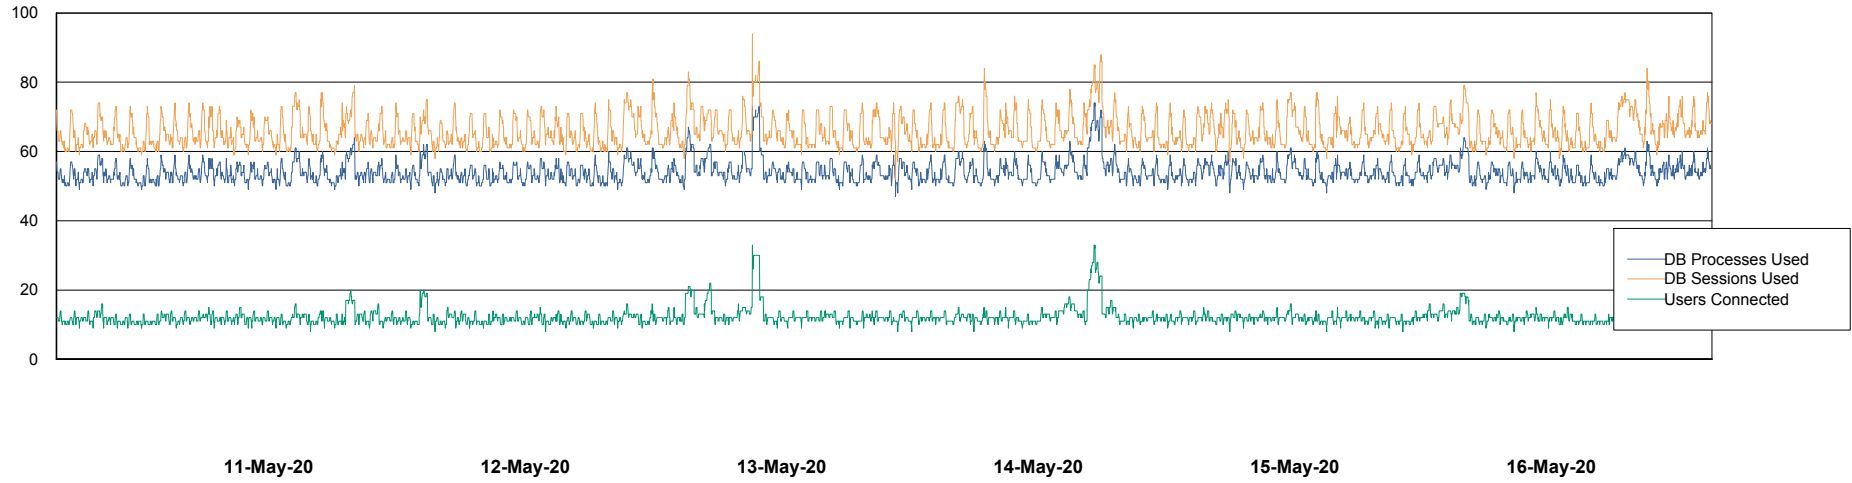

Database Performance VENDB_BI