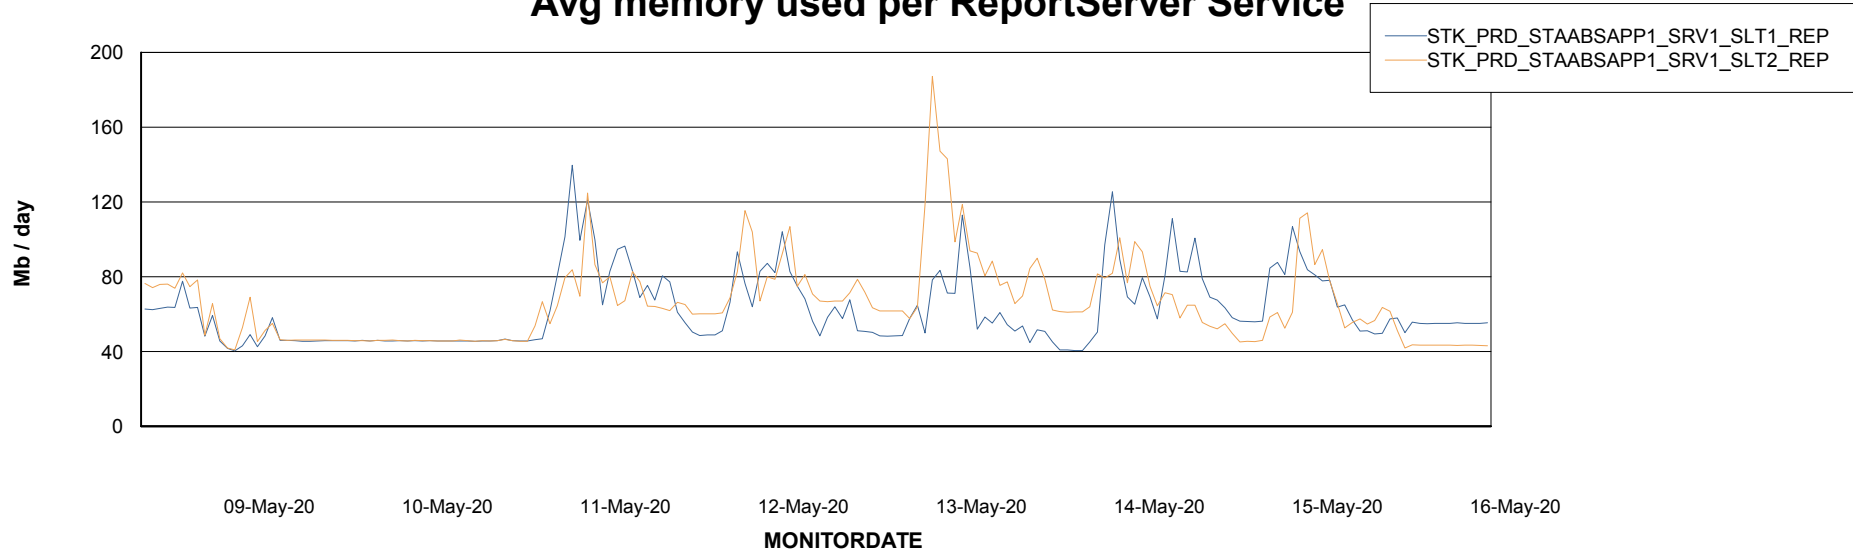

ABSSolute Application ReportServer Services

Avg memory used per ReportServer Service