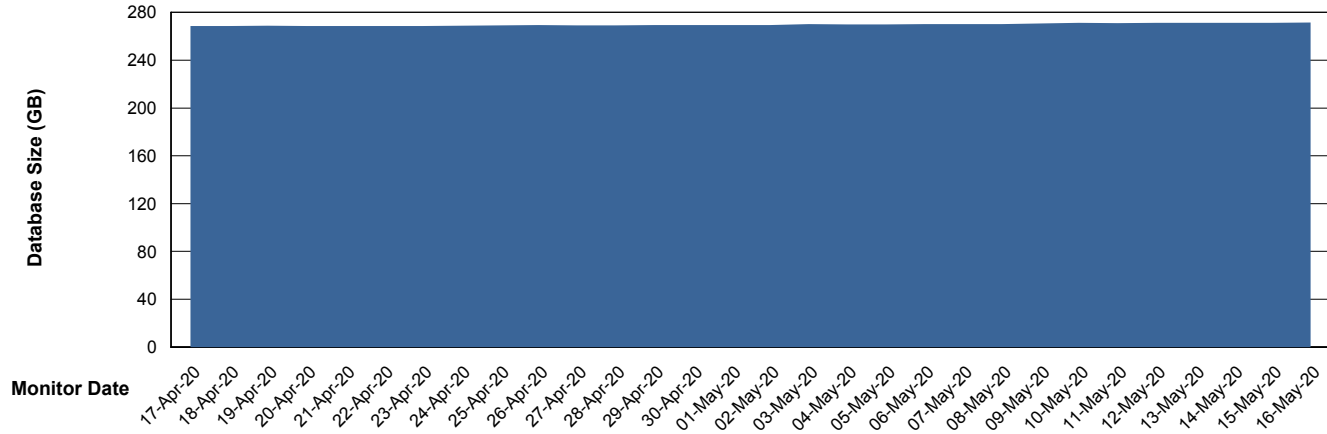

DATABASE SIZE STKDB_ABS1 Production Database

Database growth over last month

Database Tablespace STKDB_ABS1 Production Database

Date	Tablespace Name	Filesize (Gb)	Usedsize (Gb)	Percentage free
16-May-20	ABSDATA	177	114	36
	INDX	182	151	17
15-May-20	ABSDATA	177	114	36
	INDX	182	151	17
14-May-20	ABSDATA	177	113	36
	INDX	182	151	17
13-May-20	ABSDATA	177	113	36
	INDX	182	151	17
12-May-20	ABSDATA	177	114	36
	INDX	182	151	17
11-May-20	ABSDATA	177	113	36
	INDX	182	151	17
10-May-20	ABSDATA	177	113	36
	INDX	182	151	17