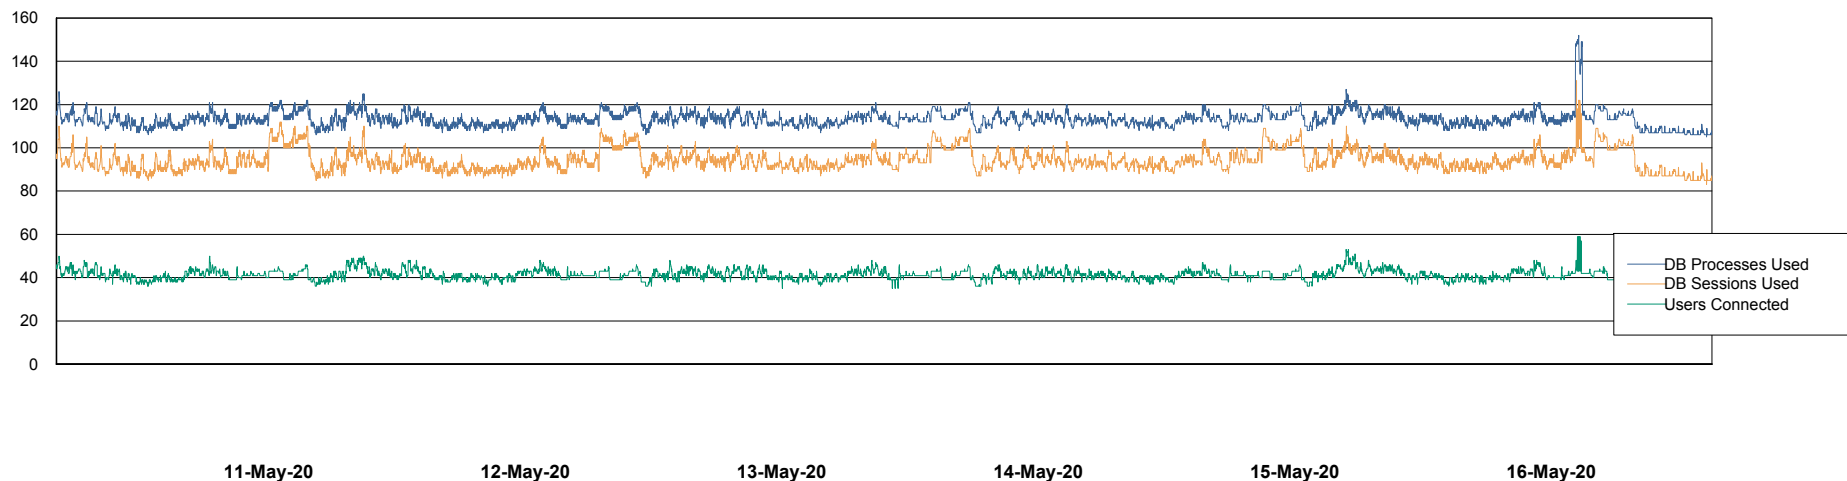

Weekly SLA Customer Report

Customer STK_Production
Database ID 82

Harddisk Usage STK_STAABSDB2 Standby DB Server

	Free disk space on c: (%)	Total disk space on c: (Gb)	Free disk space on d: (%)	Total disk space on d: (Gb)	Free disk space on e: (%)	Total disk space on e: (Gb)	Total disk space on f: (Gb)
16-May-20	71	99	41	350	26	1,000	0
15-May-20	71	99	41	350	26	1,000	0
14-May-20	71	99	41	350	26	1,000	0
13-May-20	71	99	41	350	26	1,000	0
12-May-20	71	99	40	350	26	1,000	0
11-May-20	71	99	40	350	26	1,000	0
10-May-20	71	99	40	350	26	1,000	0

Weekly SLA Customer Report

Customer STK_Production
Database ID 82

Database Performance STKDB_ABS1 Production Database

Weekly SLA Customer Report

Customer STK_Production
Database ID 82

Database Performance STKDB_ABS1SB Standby Database