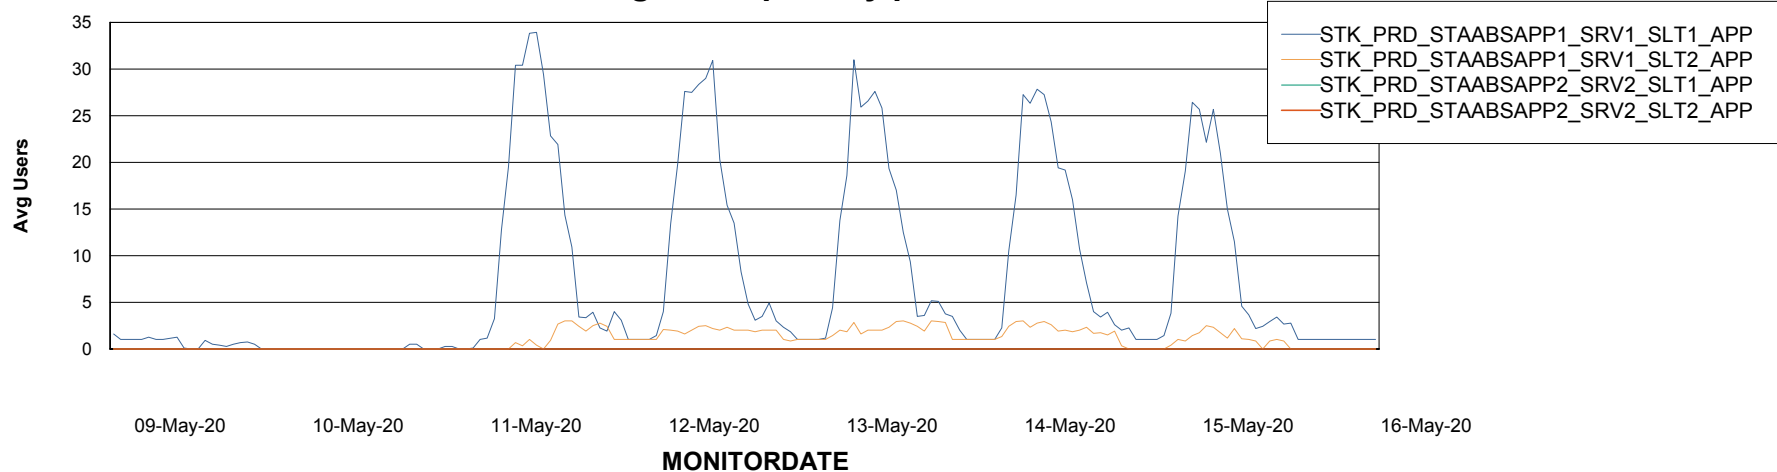

Weekly SLA Customer Report

Customer STK_Production
Database ID 82

ABSSolute Application Server Services

Avg memory used per ABS Server Service

Avg users per day per ABS server

Weekly SLA Customer Report

Customer STK_Production
 Database ID 82