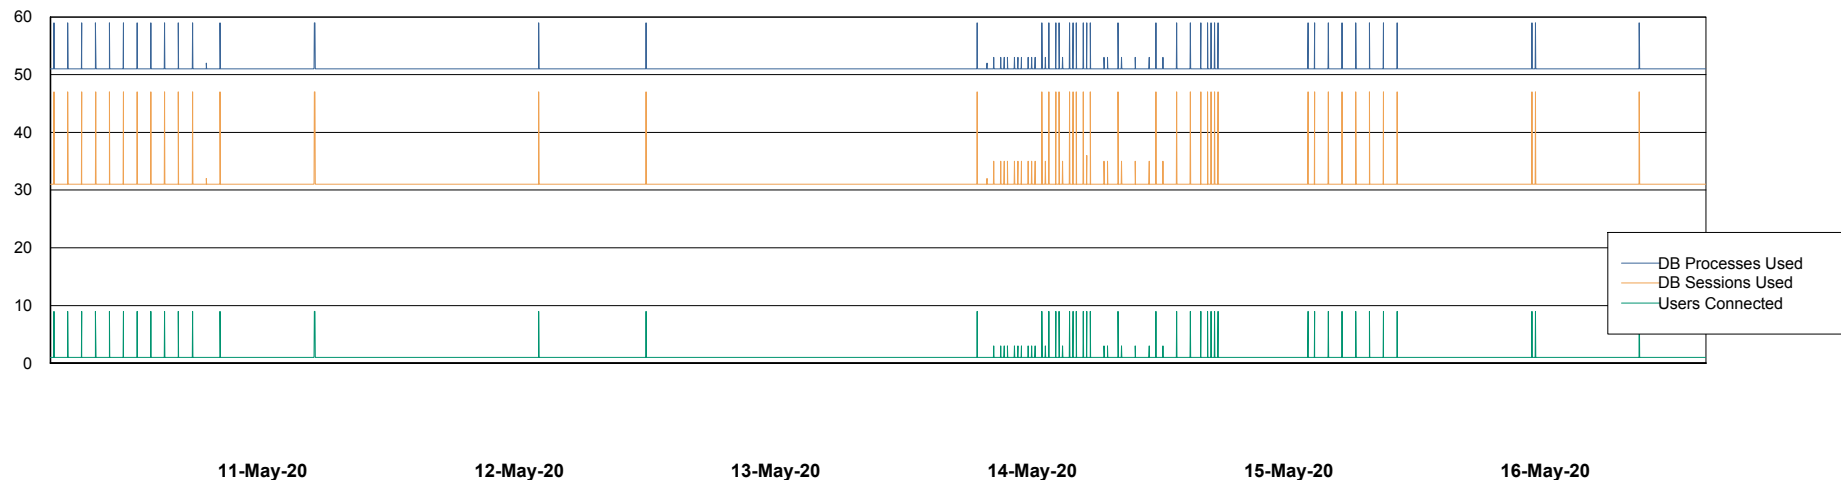

Weekly SLA Customer Report

Customer STK_Production
Database ID 82

Database Performance STKDB_ABS1 Production Database

Weekly SLA Customer Report

Customer STK_Production
Database ID 82

Database Performance STKDB_ABS1SB Standby Database