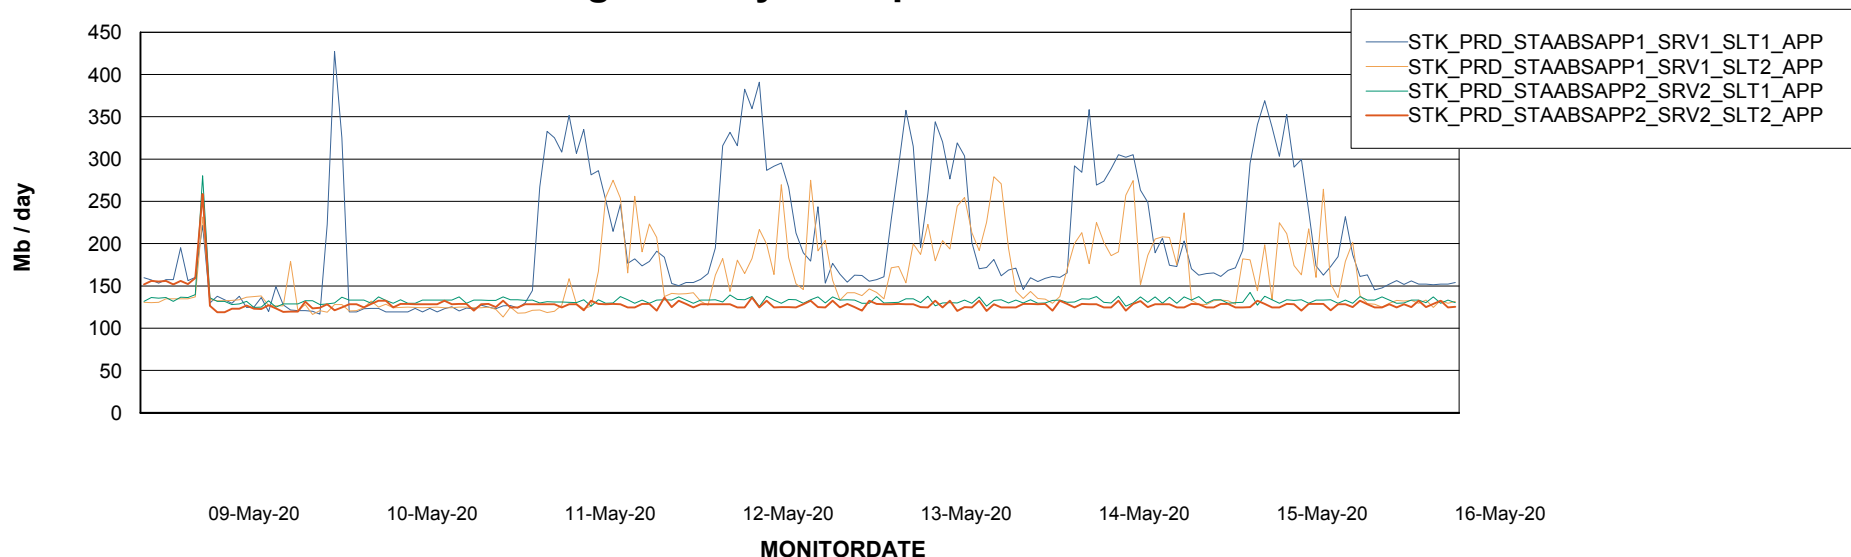

Weekly SLA Customer Report

Customer STK_Production
 Database ID 82

DATABASE SIZE STKDB_ABS1 Production Database

Database growth over last month

Database Tablespace STKDB_ABS1 Production Database

Date	Tablespace Name	Filesize (Gb)	Usedsize (Gb)	Percentage free
16-May-20	ABSDATA	177	114	36
	INDX	182	151	17
15-May-20	ABSDATA	177	114	36
	INDX	182	151	17
14-May-20	ABSDATA	177	113	36
	INDX	182	151	17
13-May-20	ABSDATA	177	113	36
	INDX	182	151	17
12-May-20	ABSDATA	177	114	36
	INDX	182	151	17
11-May-20	ABSDATA	177	113	36
	INDX	182	151	17
10-May-20	ABSDATA	177	113	36
	INDX	182	151	17

Weekly SLA Customer Report

Customer STK_Production
Database ID 82

ABSSolute Application Server Services

Avg memory used per ABS Server Service

Avg users per day per ABS server

Weekly SLA Customer Report

Customer STK_Production
 Database ID 82