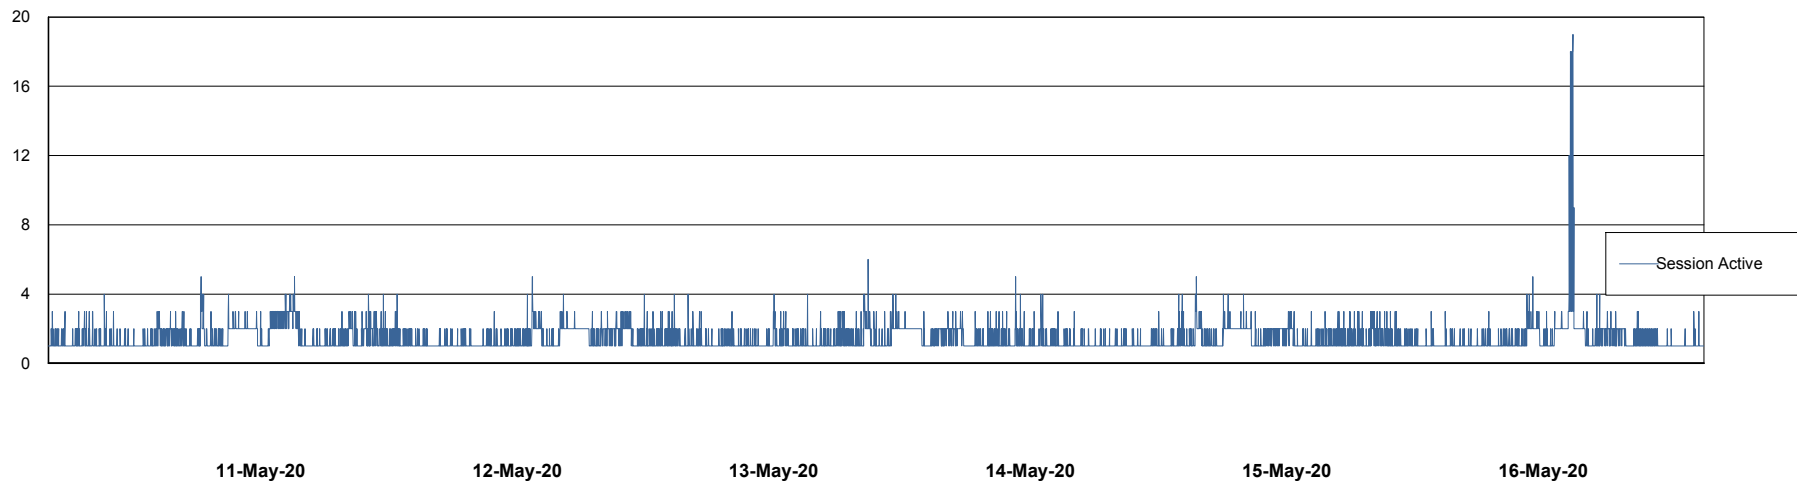

Weekly SLA Customer Report

Customer STK_Production
Database ID 82

Harddisk Usage STK_STAABSDB2 Standby DB Server

	Free disk space on c: (%)	Total disk space on c: (Gb)	Free disk space on d: (%)	Total disk space on d: (Gb)	Free disk space on e: (%)	Total disk space on e: (Gb)	Total disk space on f: (Gb)
16-May-20	71	99	41	350	26	1,000	0
15-May-20	71	99	41	350	26	1,000	0
14-May-20	71	99	41	350	26	1,000	0
13-May-20	71	99	41	350	26	1,000	0
12-May-20	71	99	40	350	26	1,000	0
11-May-20	71	99	40	350	26	1,000	0
10-May-20	71	99	40	350	26	1,000	0

Weekly SLA Customer Report

Customer STK_Production
Database ID 82

Database Performance STKDB_ABS1 Production Database

Weekly SLA Customer Report

Customer STK_Production
Database ID 82

Database Performance STKDB_ABS1SB Standby Database