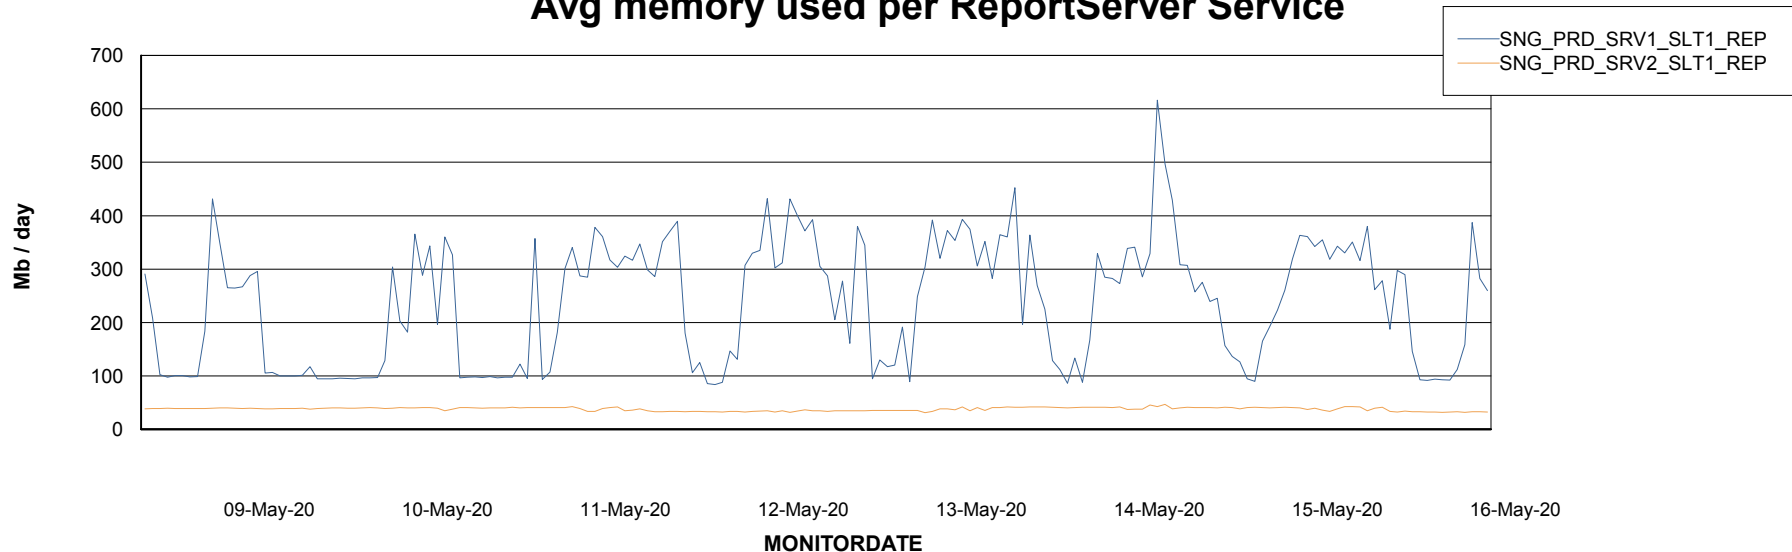

ABSSolute Application ReportServer Services

Avg memory used per ReportServer Service