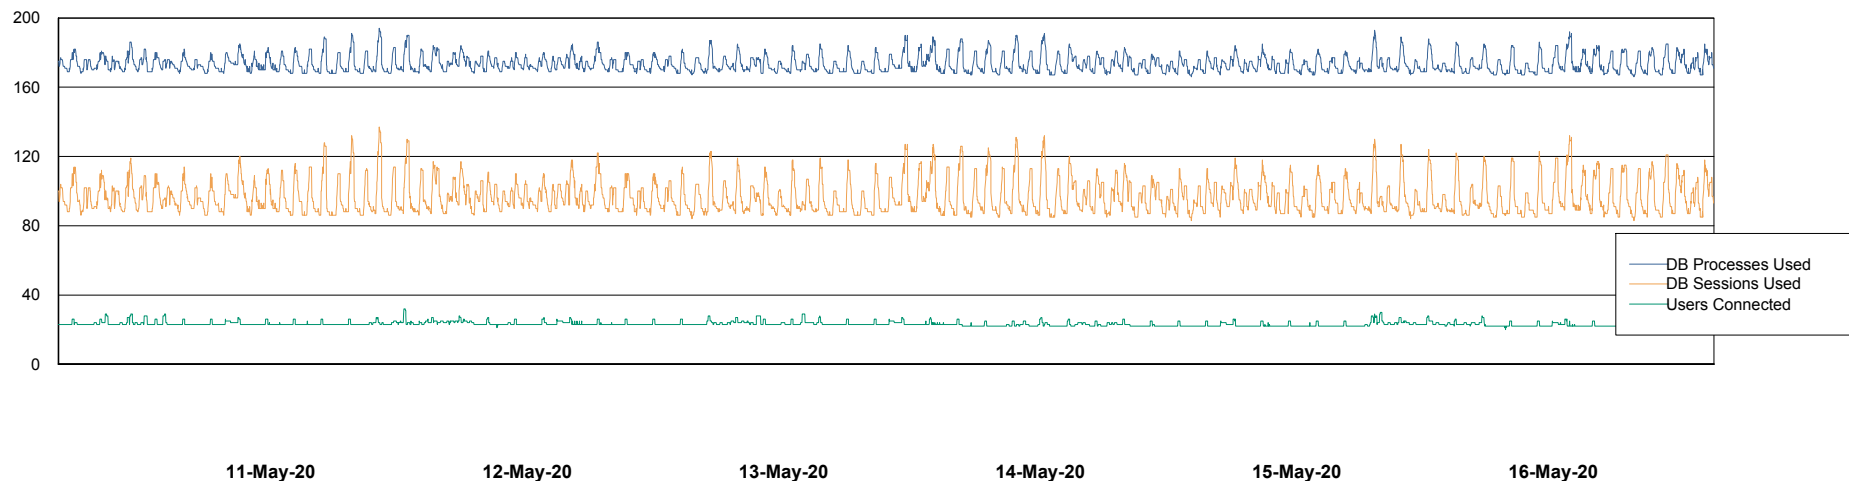

Database Performance SNGDB_Production