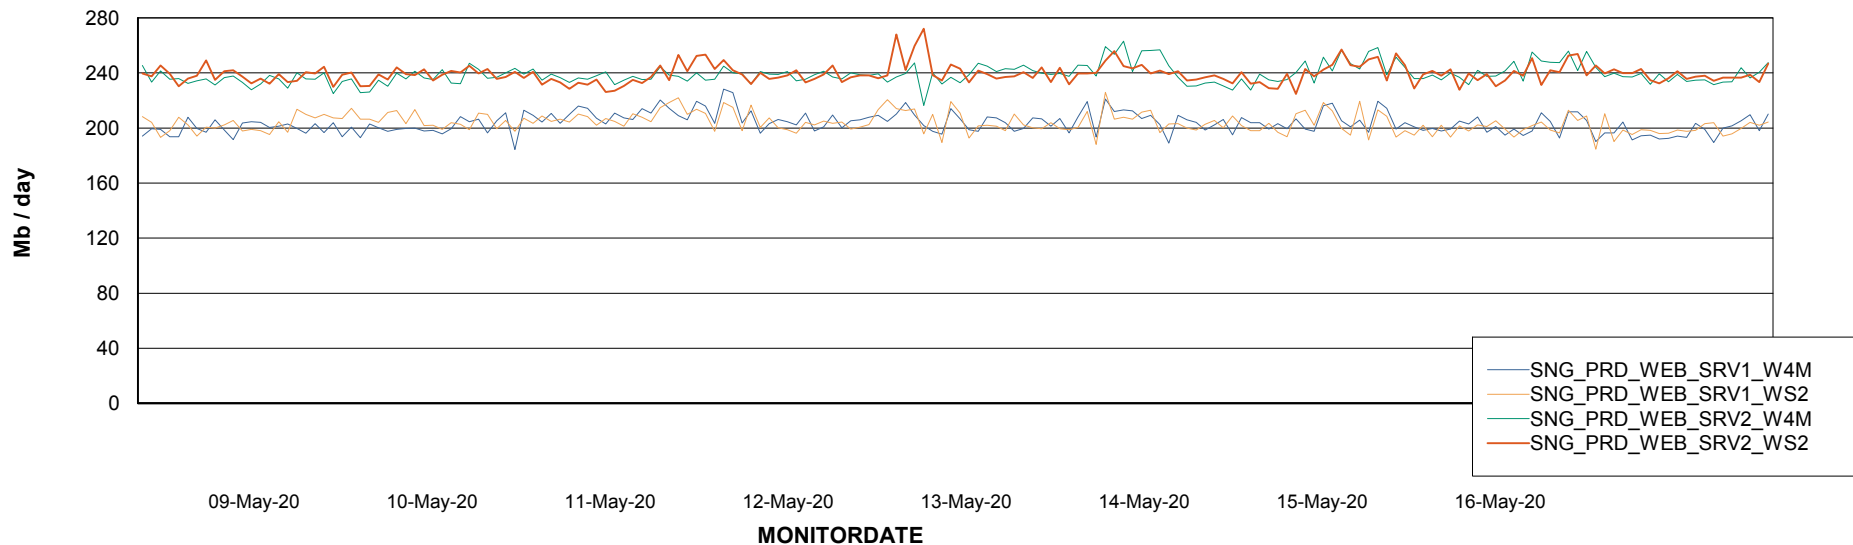

ABSolute Web Component Services

Avg memory used per ABS Web component