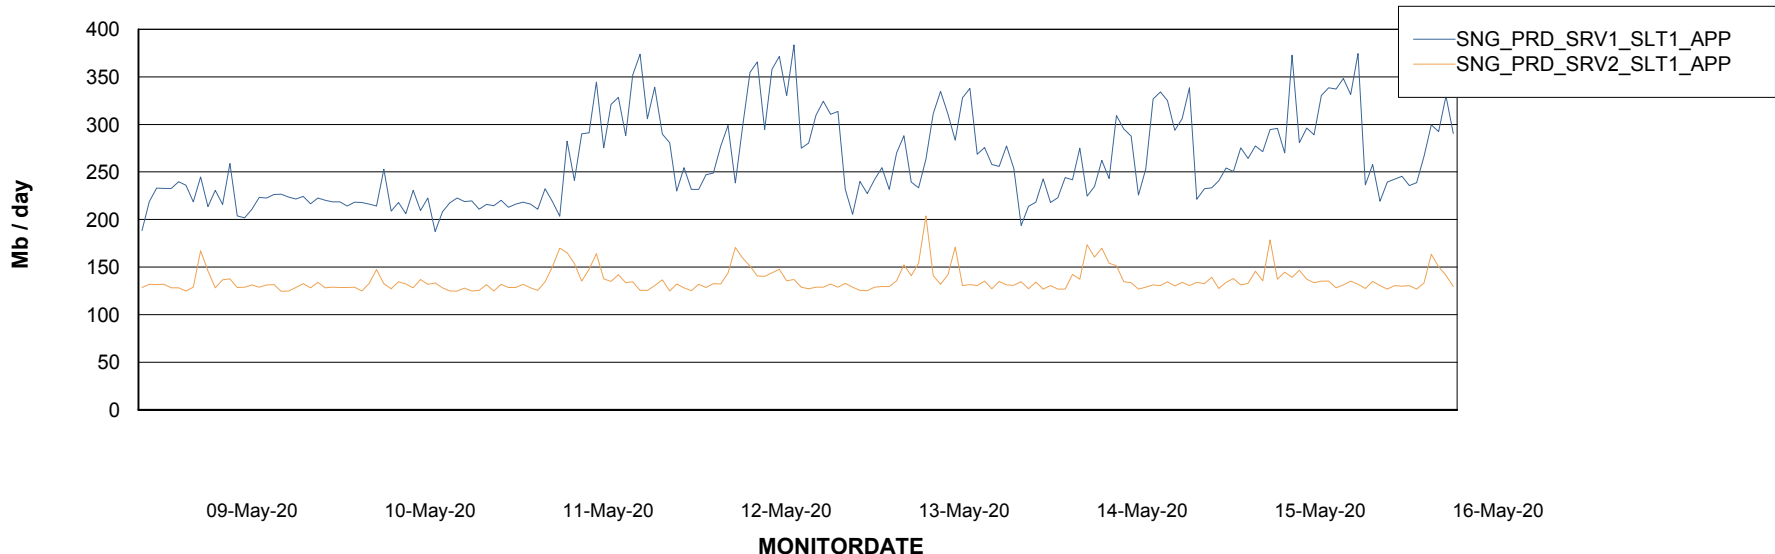

ABSSolute Application Server Services

Avg memory used per ABS Server Service