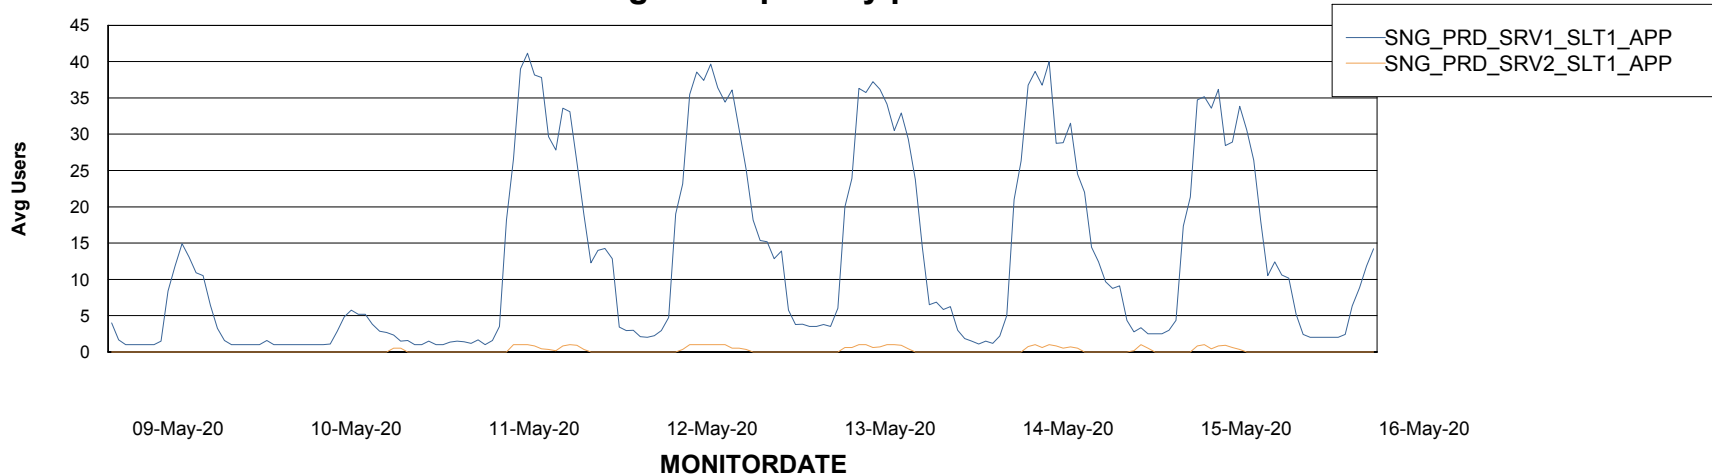

Avg users per day per ABS server