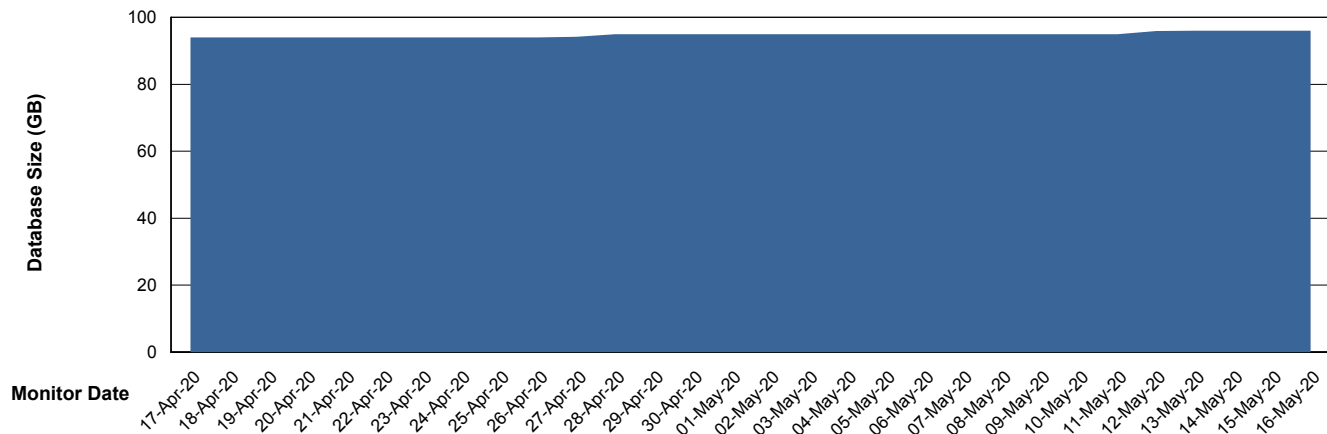

DATABASE SIZE SNGDB_Production

Database growth over last month