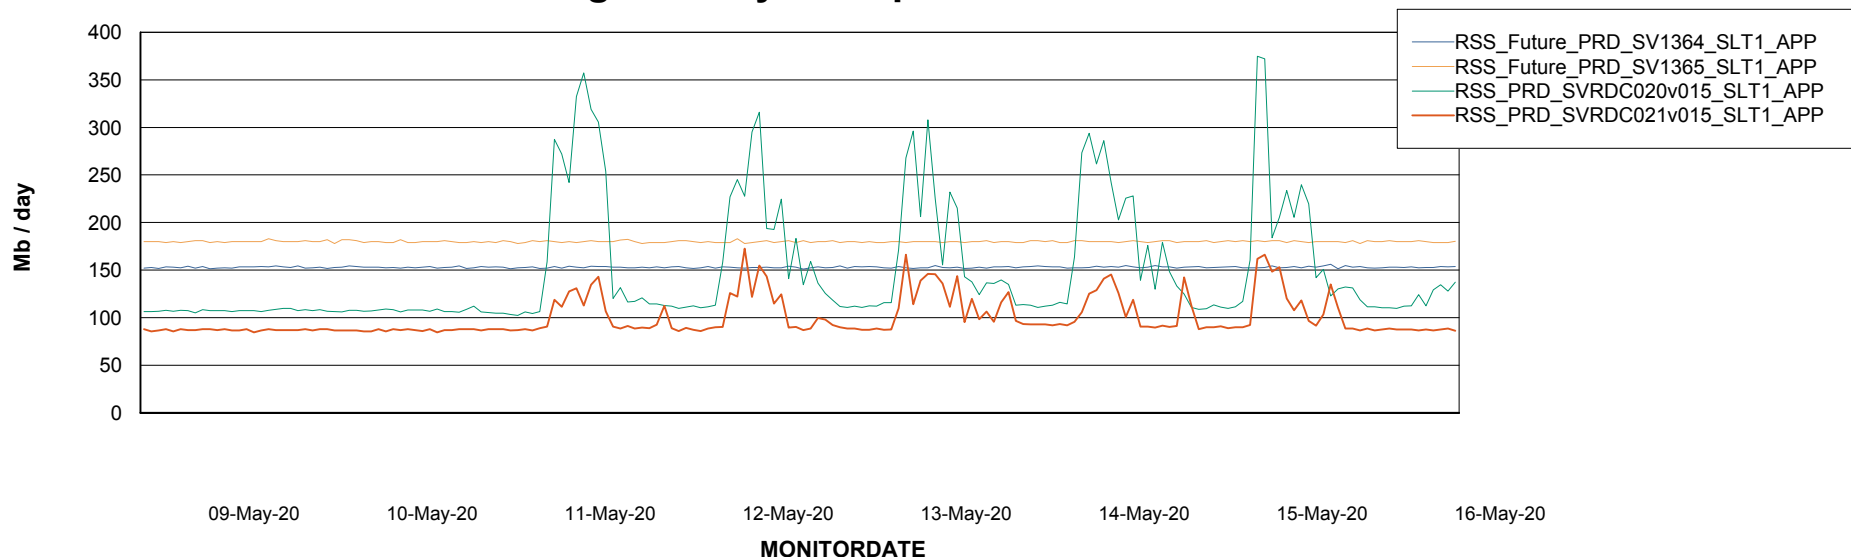

ABSSolute Application Server Services

Avg memory used per ABS Server Service