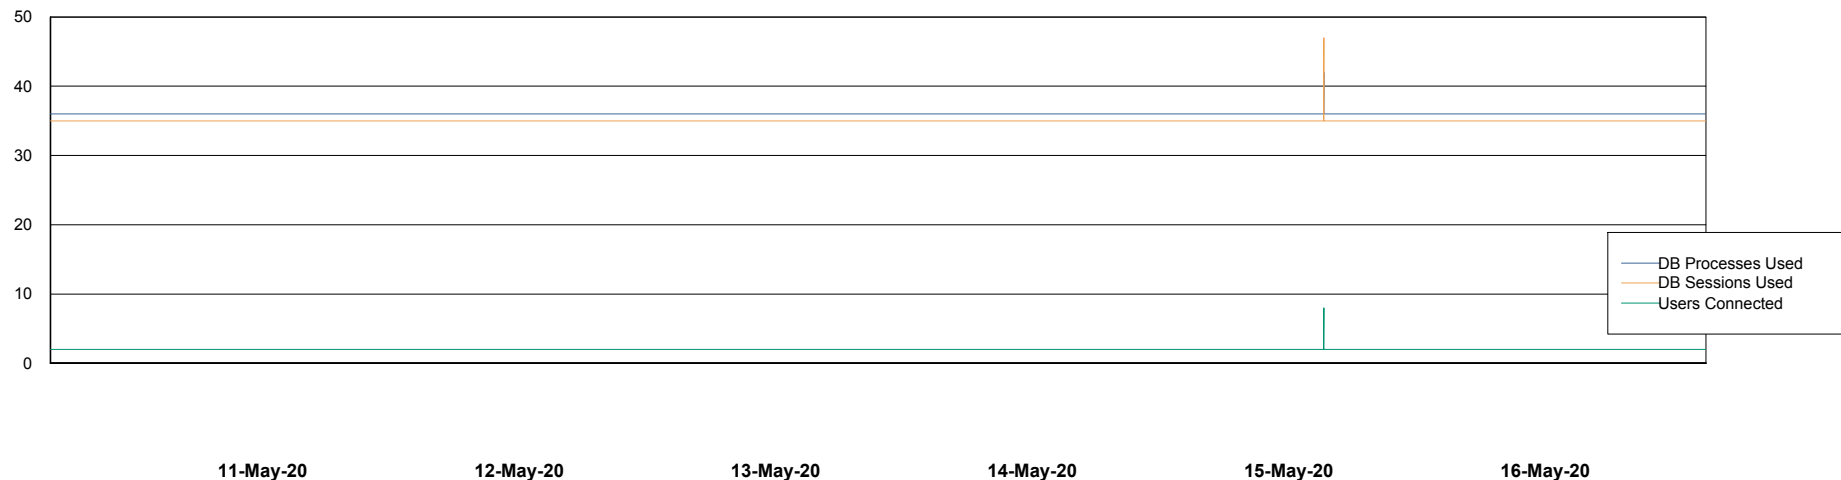

Weekly SLA Customer Report

Customer RSS Production
Database ID 52

Database Performance RSS_DB_Future_Primary

Weekly SLA Customer Report

Customer RSS Production
Database ID 52

Database Performance RSS_DB_Future_Standby