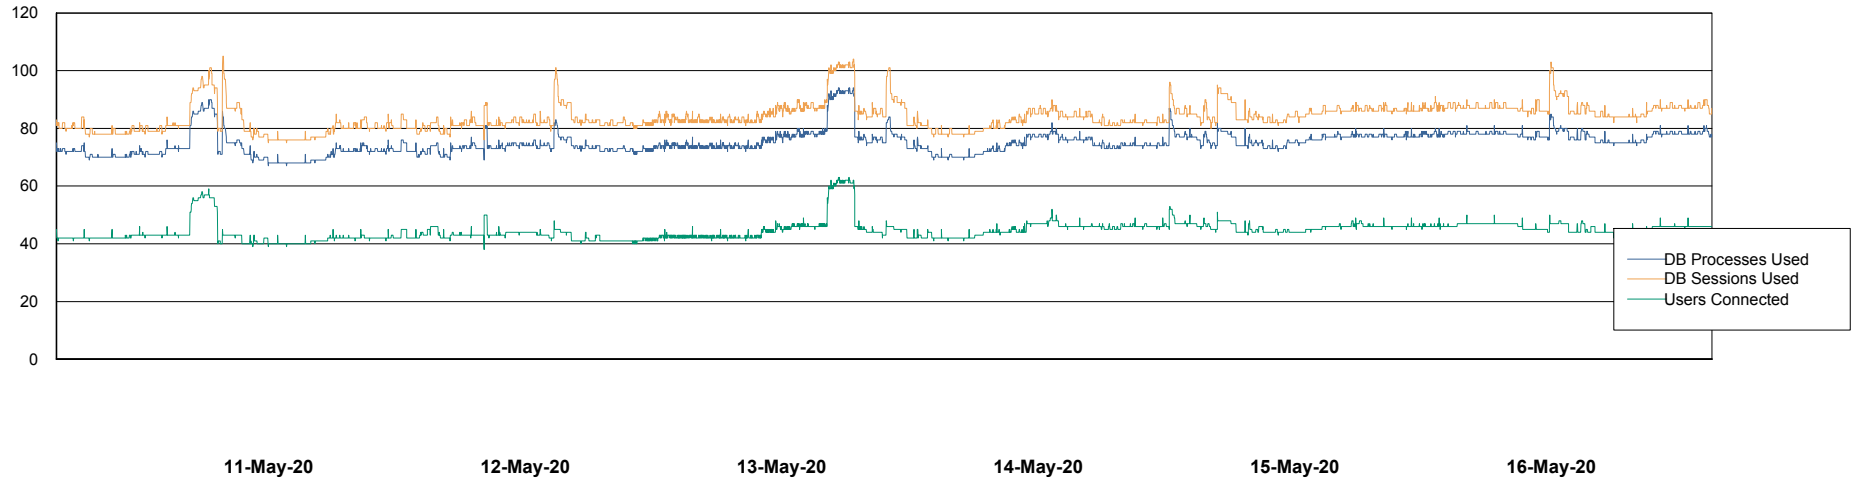

Database Performance RSSDB_Production