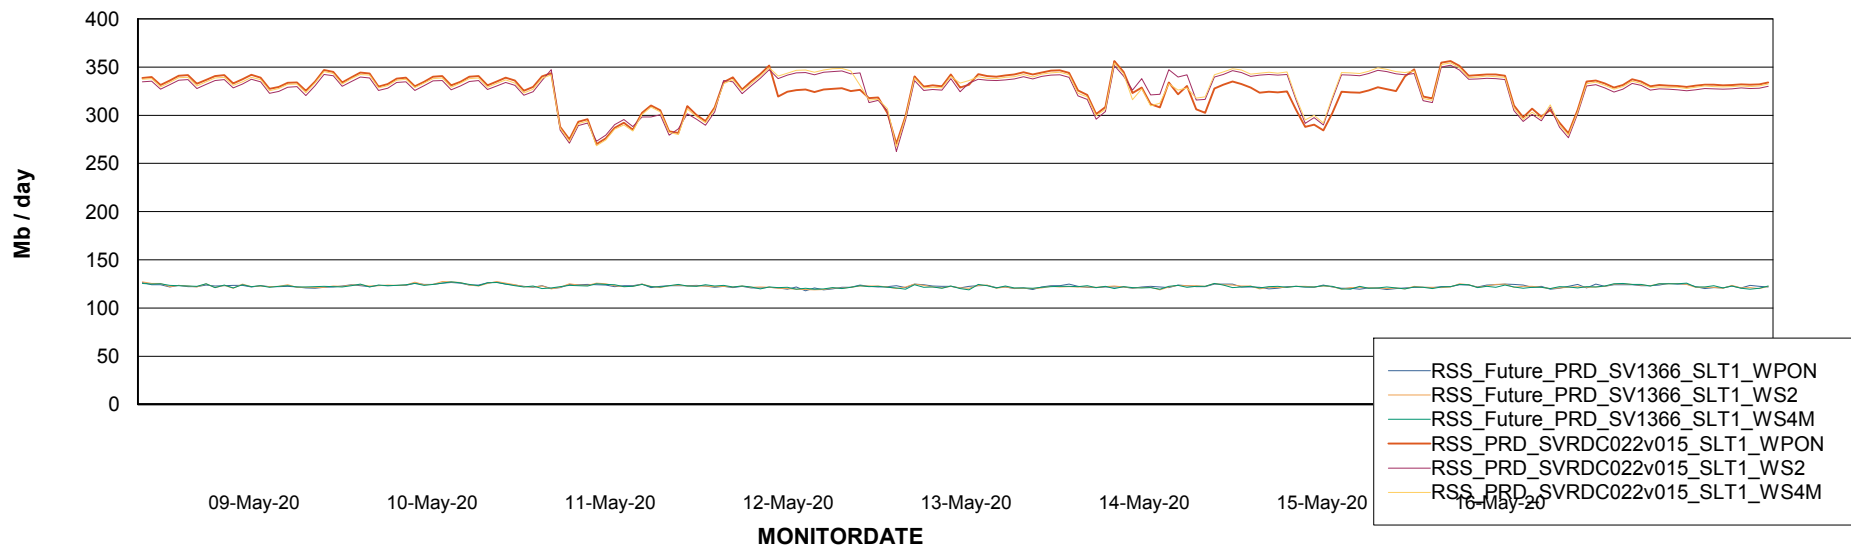

ABSSolute Application ReportServer Services

Avg memory used per ReportServer Service

Weekly SLA Customer Report

Customer RSS Production
Database ID 52

ABSSolute Web Component Services

Avg memory used per ABS Web component