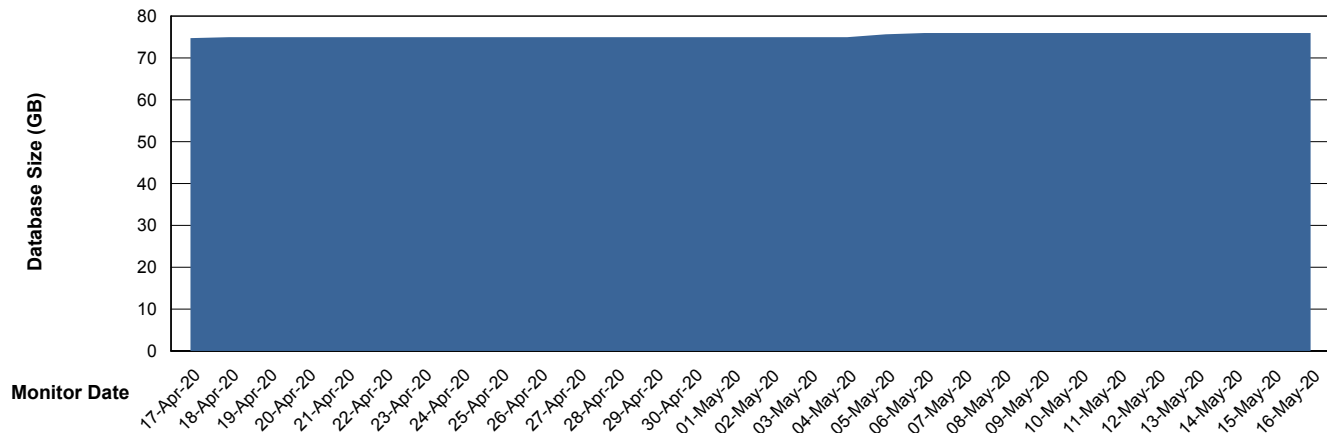

Customer RSS Production
 Database ID 52

DATABASE SIZE RSS_DB_Future_Primary

Database growth over last month

DATABASE SIZE RSSDB_Production

Database growth over last month

Weekly SLA Customer Report

Customer RSS Production
 Database ID 52