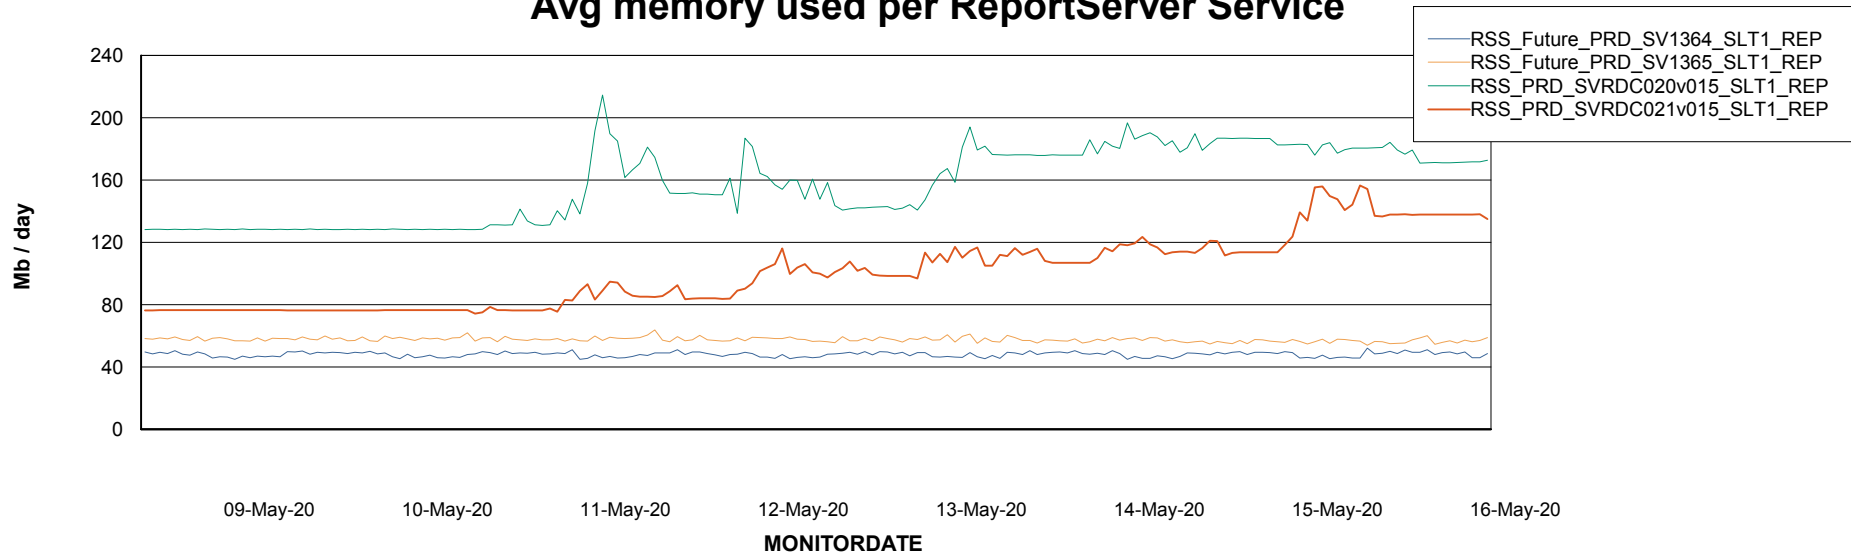

ABSSolute Application ReportServer Services

Avg memory used per ReportServer Service