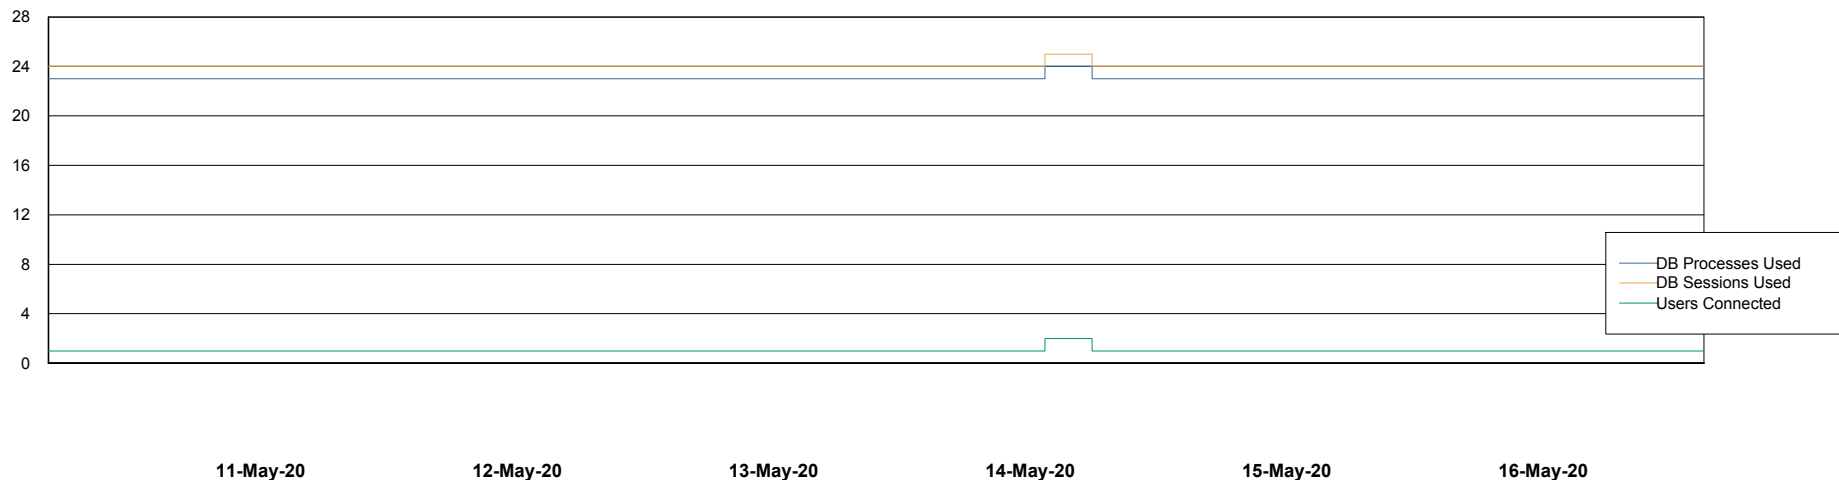

Weekly SLA Customer Report

Customer RSS Production
Database ID 52

Database Performance RSSDB_Production

Weekly SLA Customer Report

Customer RSS Production
Database ID 52

Database Performance RSSDB_Standby

Weekly SLA Customer Report