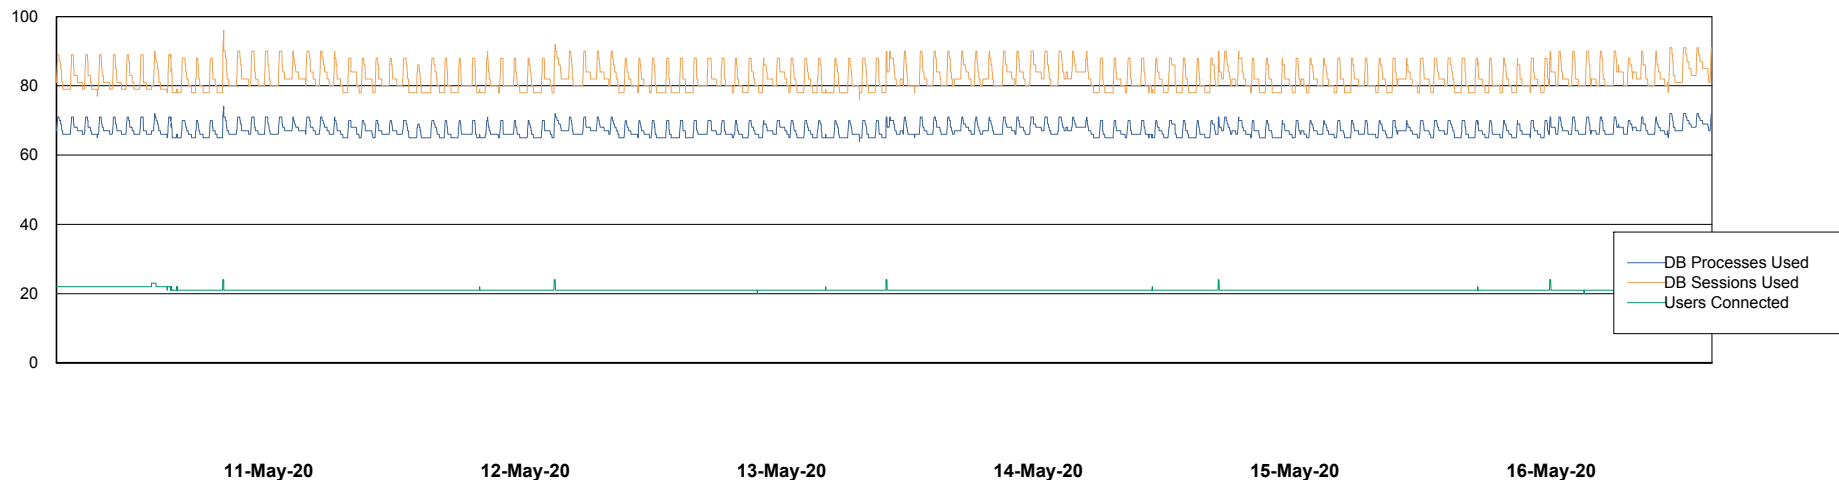

Database Performance RSS_DB_Future_Primary