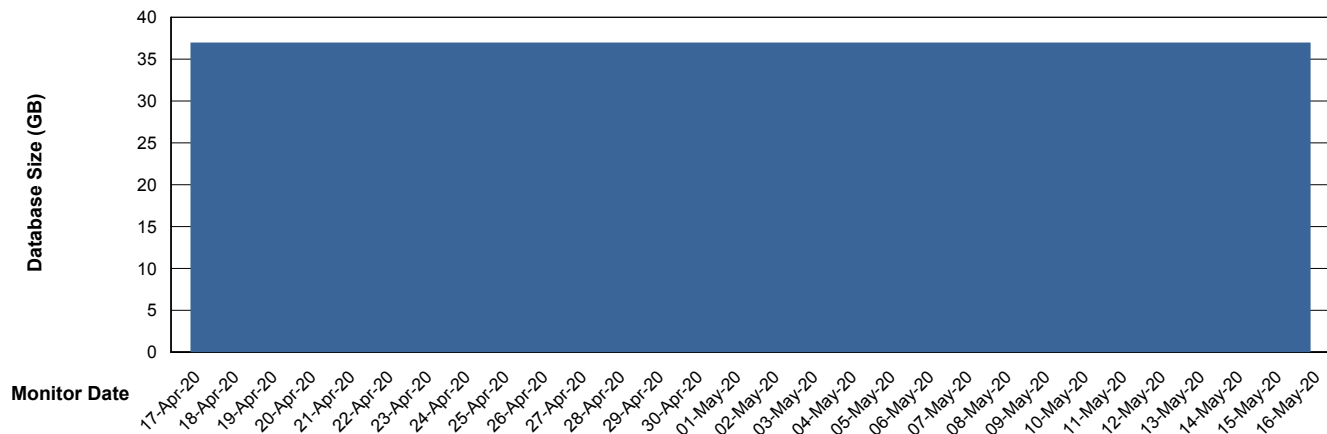

DATABASE SIZE RSS_DB_Future_Primary

Database growth over last month