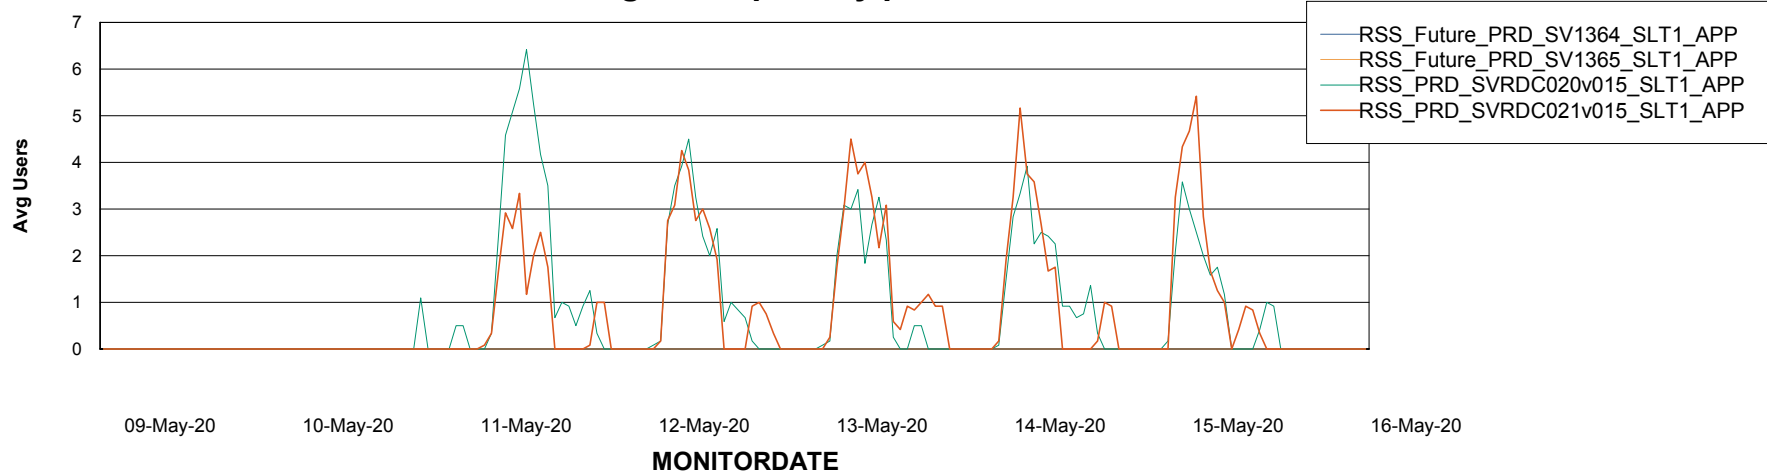

Weekly SLA Customer Report

Customer RSS Production
Database ID 52

ABSSolute Application Server Services

Avg memory used per ABS Server Service

Avg users per day per ABS server

Weekly SLA Customer Report

Customer RSS Production
Database ID 52