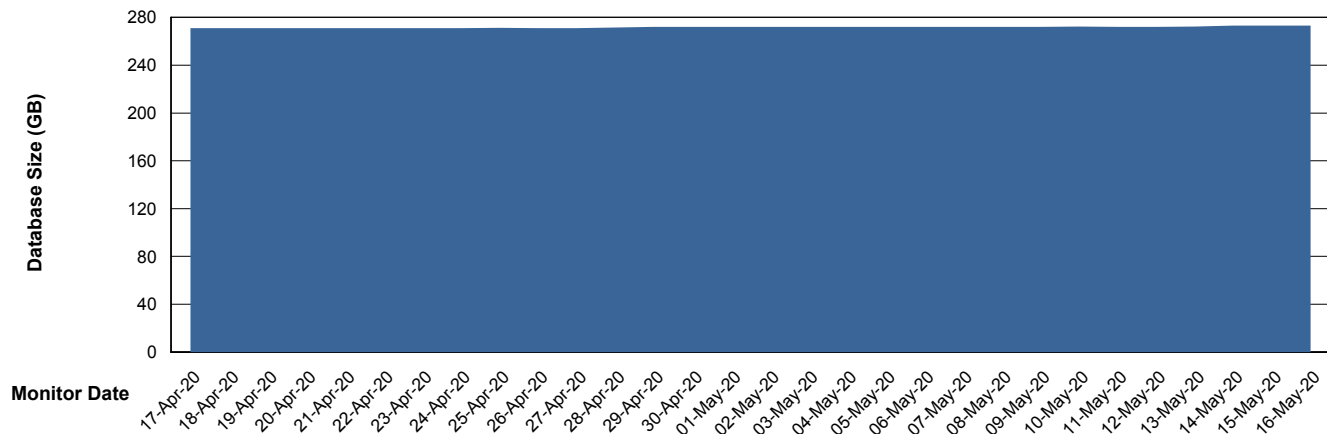

Database growth over last month

Database Tablespace PCODB_Production

Date	Tablespace Name	Filesize (Gb)	Usedsize (Gb)	Percentage free
16-May-20	ABSDATA	150	97	35
	INDX	200	143	29
15-May-20	ABSDATA	150	97	35
	INDX	200	143	29
14-May-20	ABSDATA	150	97	35
	INDX	200	143	29
13-May-20	ABSDATA	150	97	35
	INDX	200	142	29
12-May-20	ABSDATA	150	97	35
	INDX	200	142	29
11-May-20	ABSDATA	150	97	35
	INDX	200	142	29
10-May-20	ABSDATA	150	97	35
	INDX	200	142	29