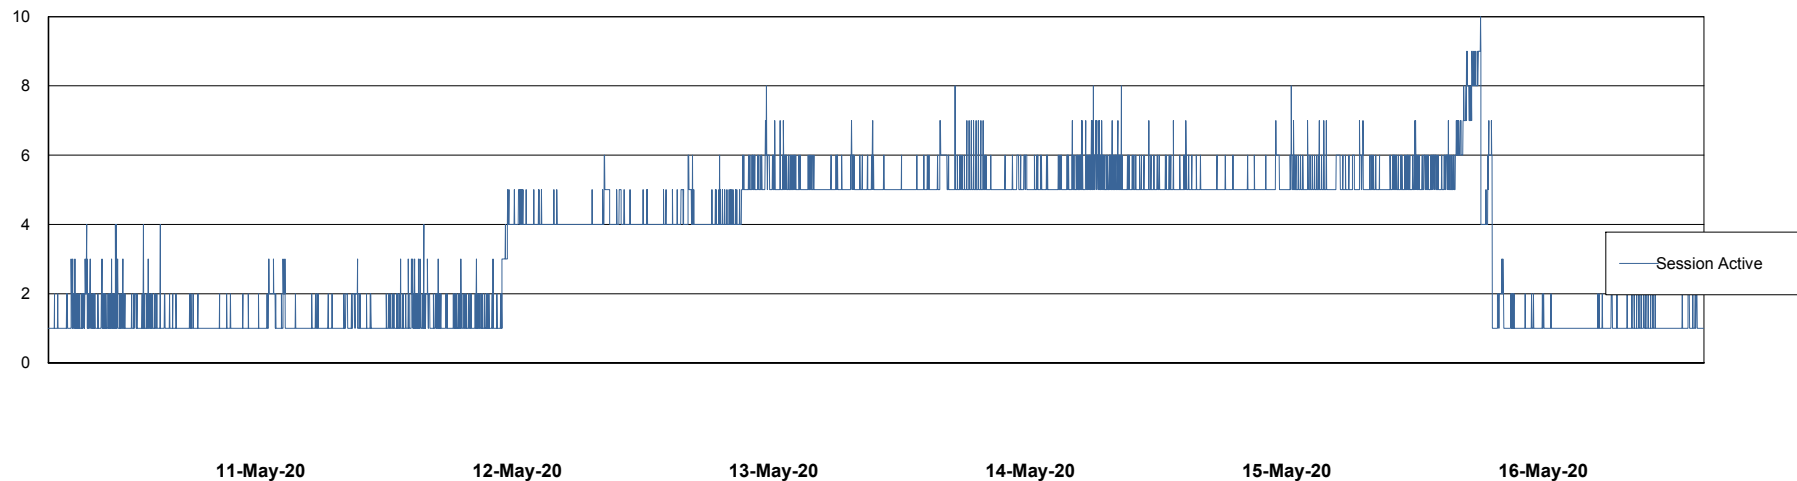

Database Performance PCODB_Production