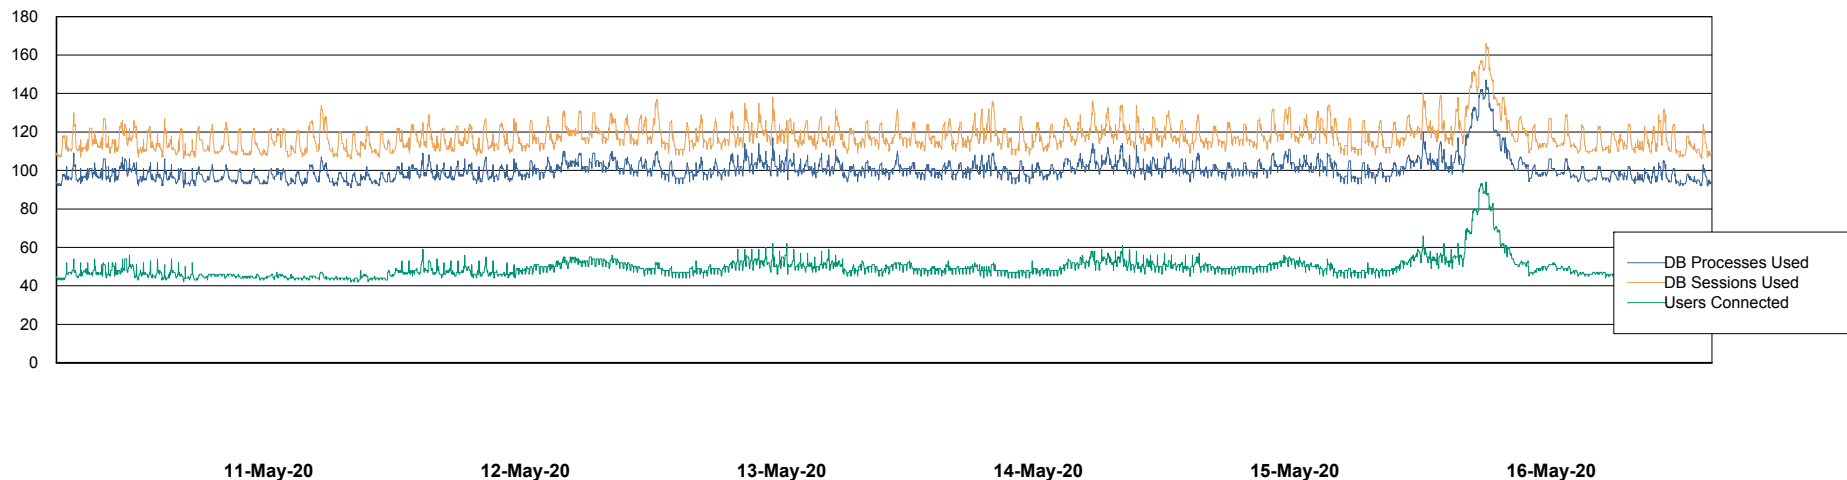

Database Performance PCODB_Production