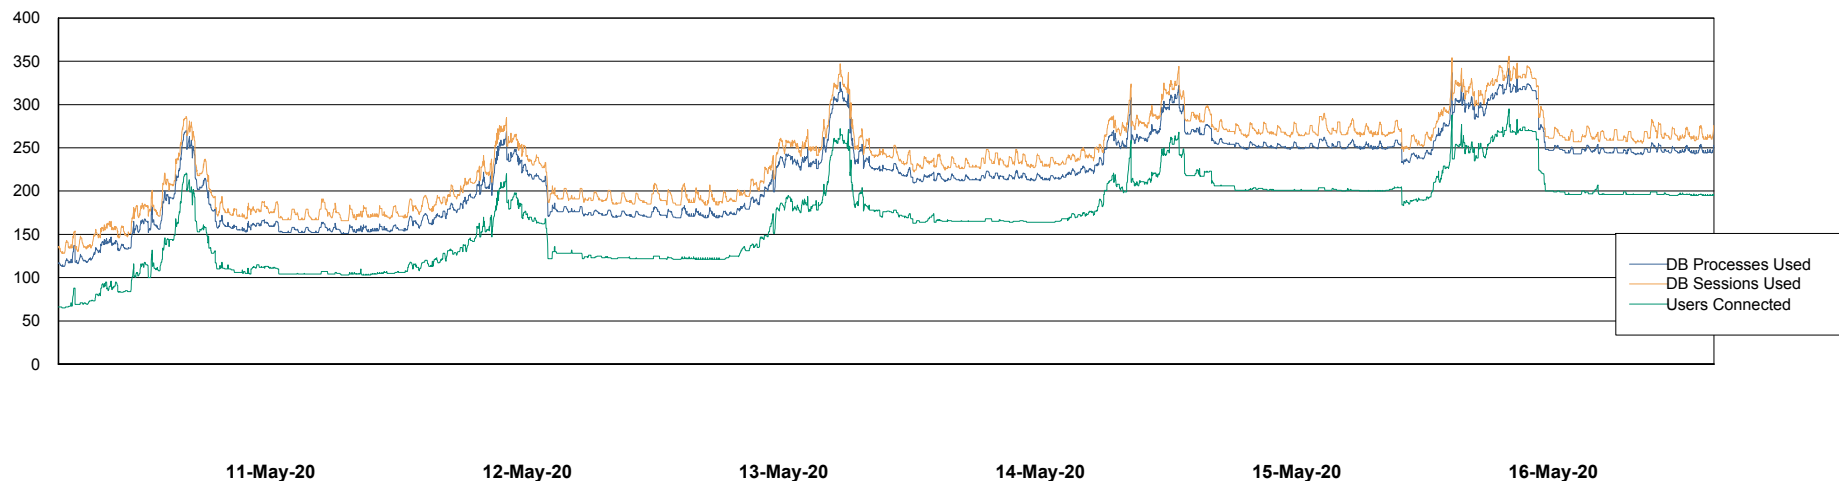

Weekly SLA Customer Report

Customer NIX_Production
Database ID 51

Database Performance NIXDB_BI

Weekly SLA Customer Report

Customer NIX_Production
Database ID 51

Database Performance NIXDB_Production

Weekly SLA Customer Report