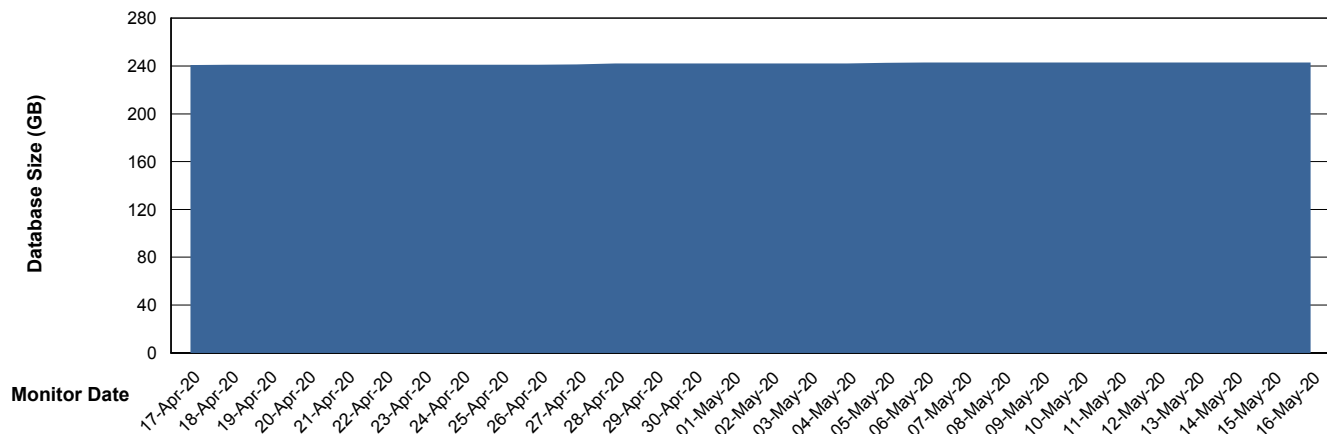

DATABASE SIZE NIXDB_Production

Database growth over last month