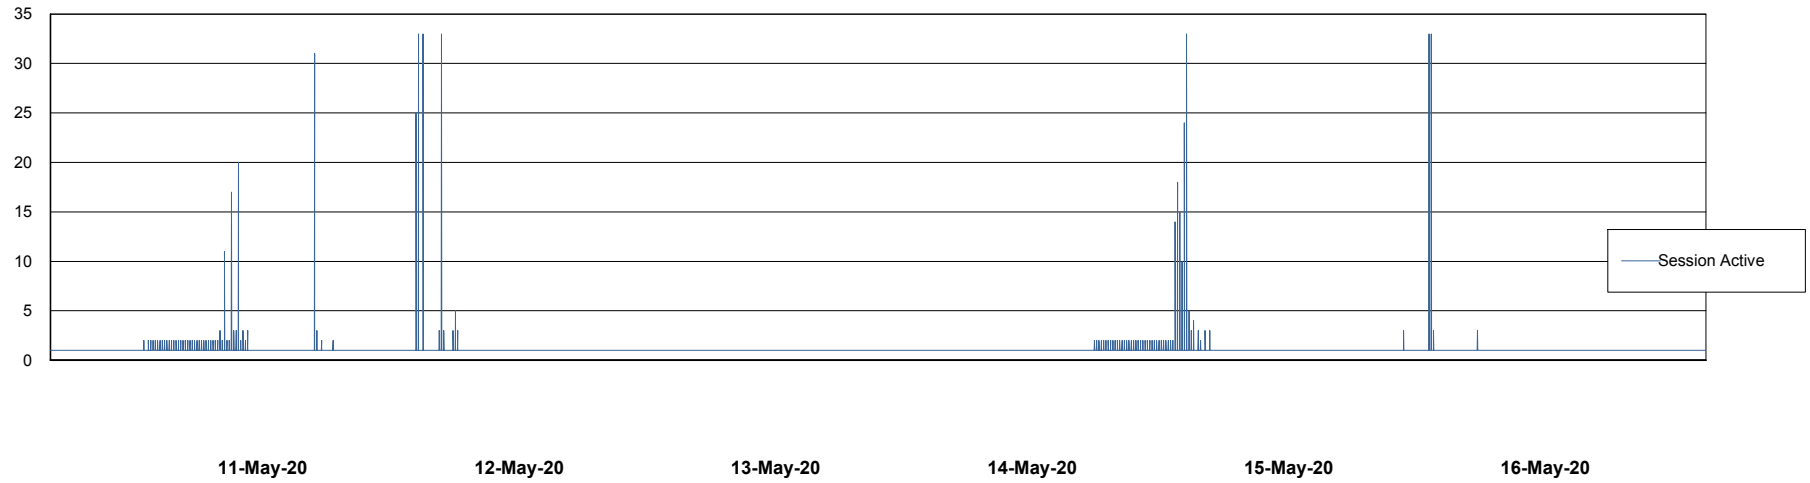

Database Performance NIXDB_Standby