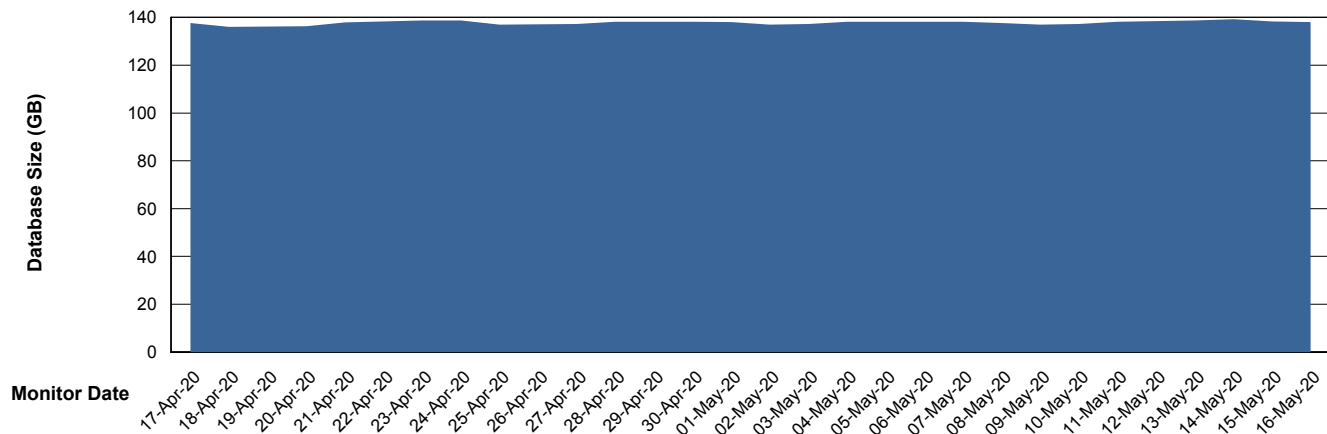

Customer NIX_Production
Database ID 51

Database Performance NIXDB_Standby

Weekly SLA Customer Report

Customer NIX_Production
Database ID 51

DATABASE SIZE NIXDB_BI

Database growth over last month

DATABASE SIZE NIXDB_Production