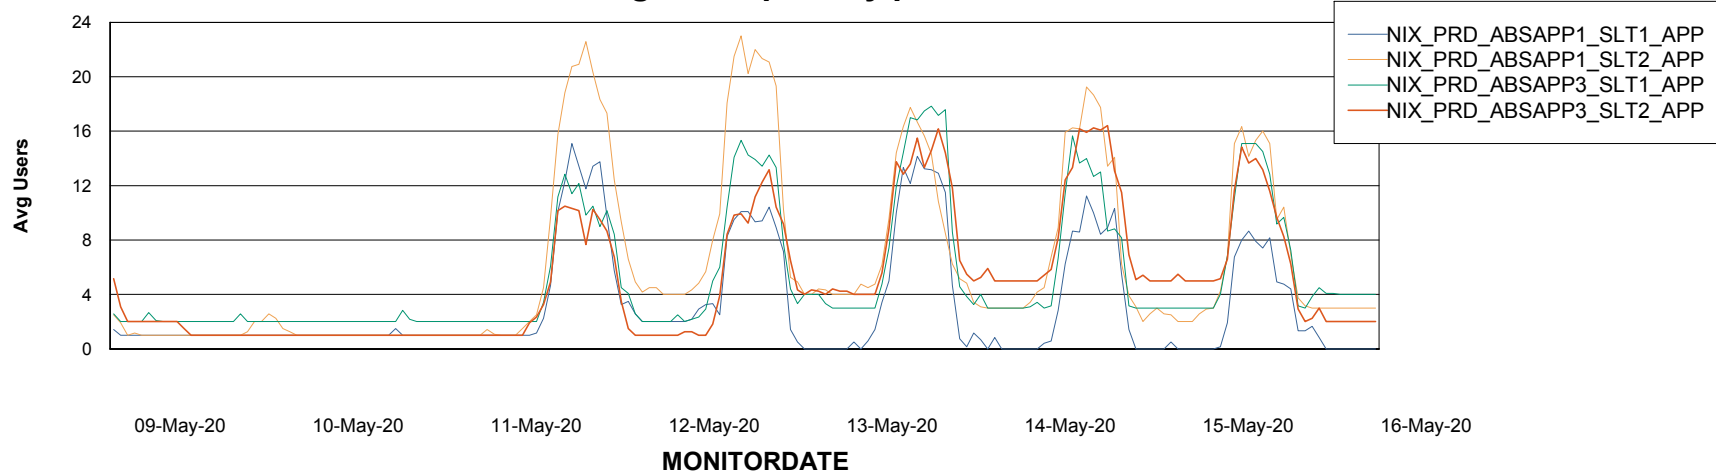

Standby Database Health NIX_Production

Recovery lag for last 7 days

Weekly SLA Customer Report

Customer NIX_Production
Database ID 51

ABSSolute Application Server Services

Avg memory used per ABS Server Service

Avg users per day per ABS server

Weekly SLA Customer Report

Customer NIX_Production
Database ID 51

ABSSolute Application ReportServer Services

Avg memory used per ReportServer Service

Weekly SLA Customer Report