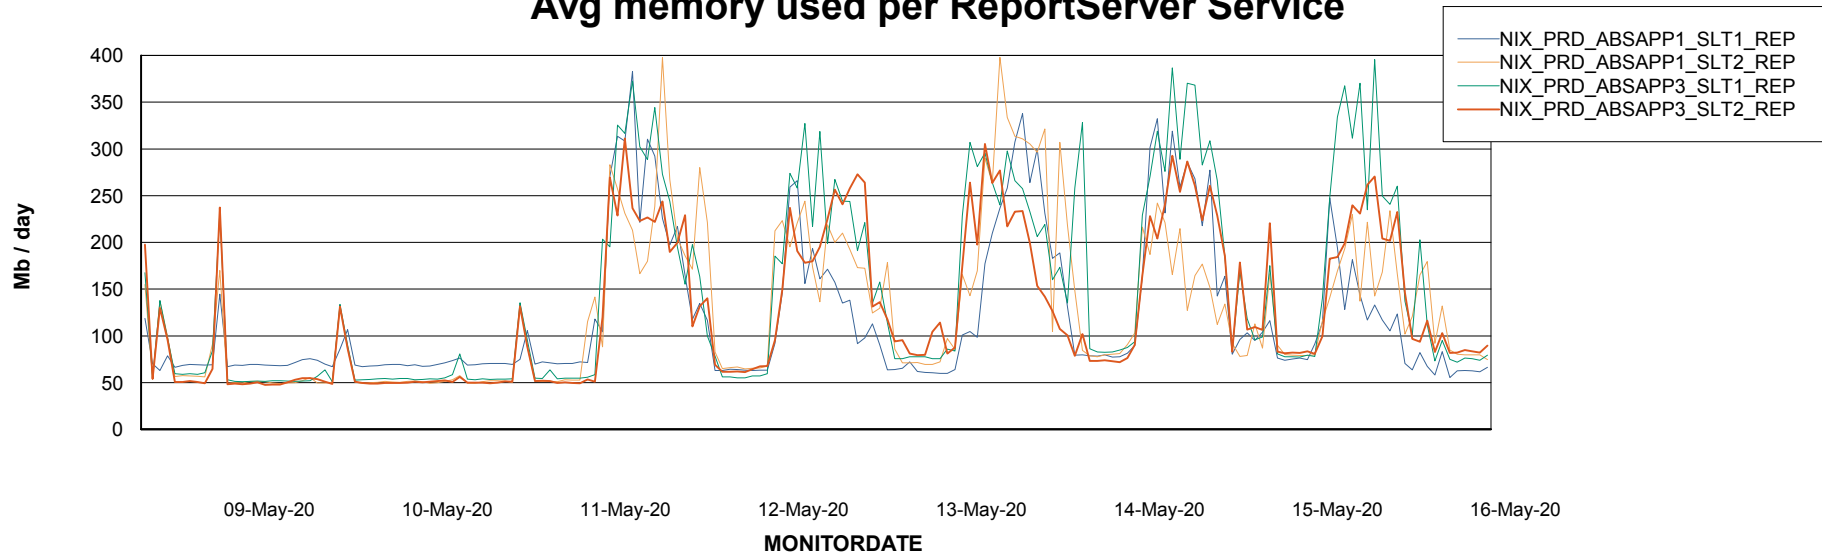

Avg users per day per ABS server

Weekly SLA Customer Report

Customer NIX_Production
Database ID 51

ABSSolute Application ReportServer Services

Avg memory used per ReportServer Service

Weekly SLA Customer Report