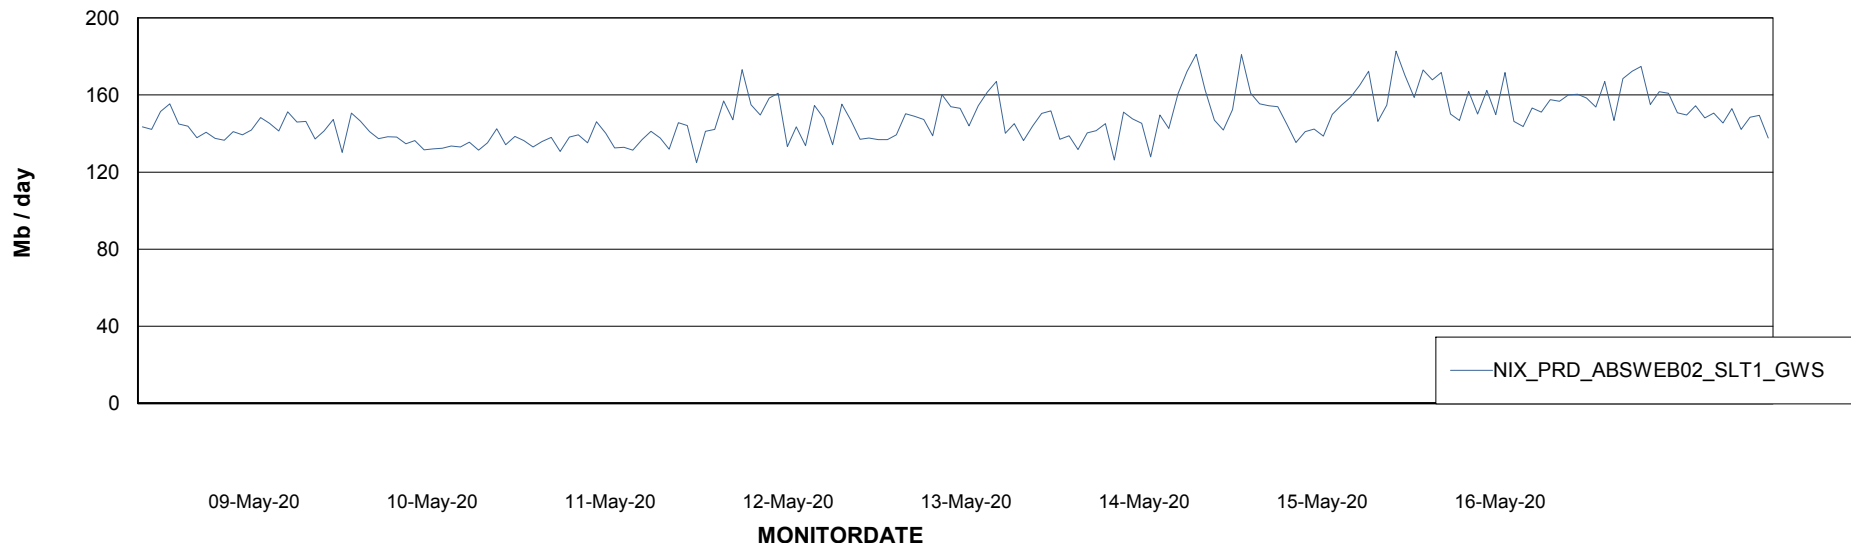

ABSSolute Web Component Services

Avg memory used per ABS Web component