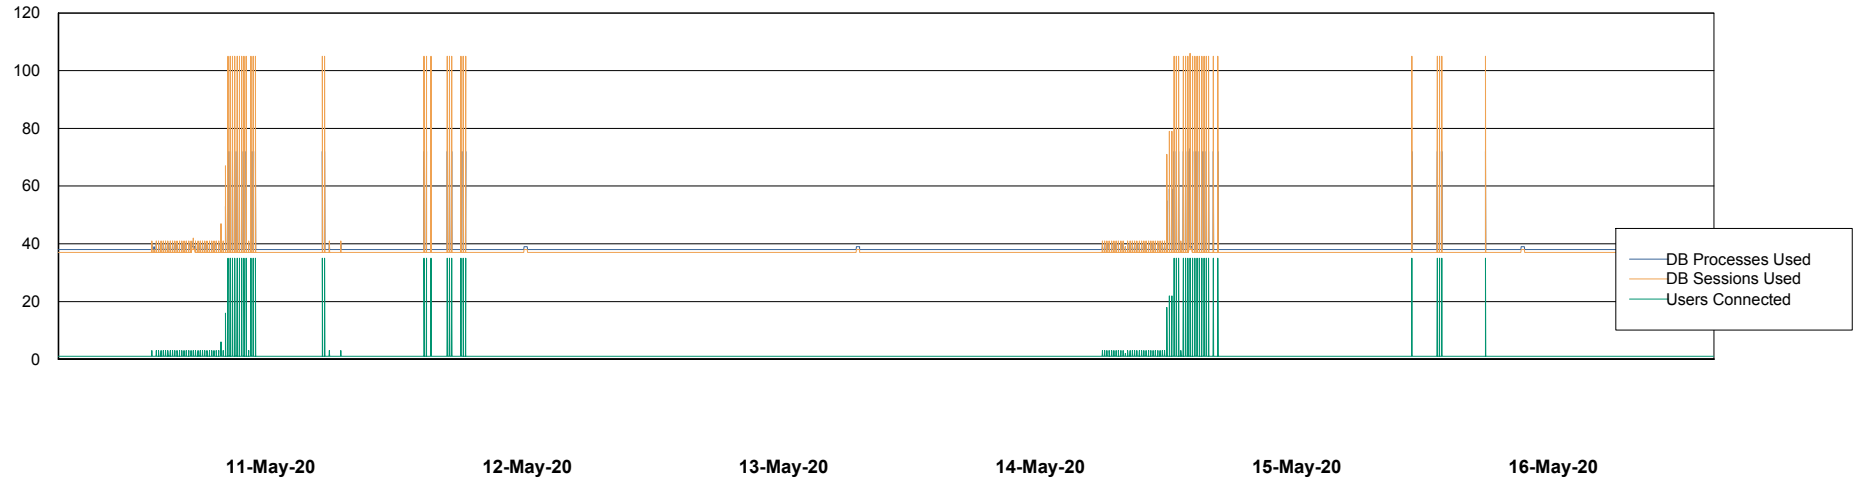

Database Performance NIXDB_Standby