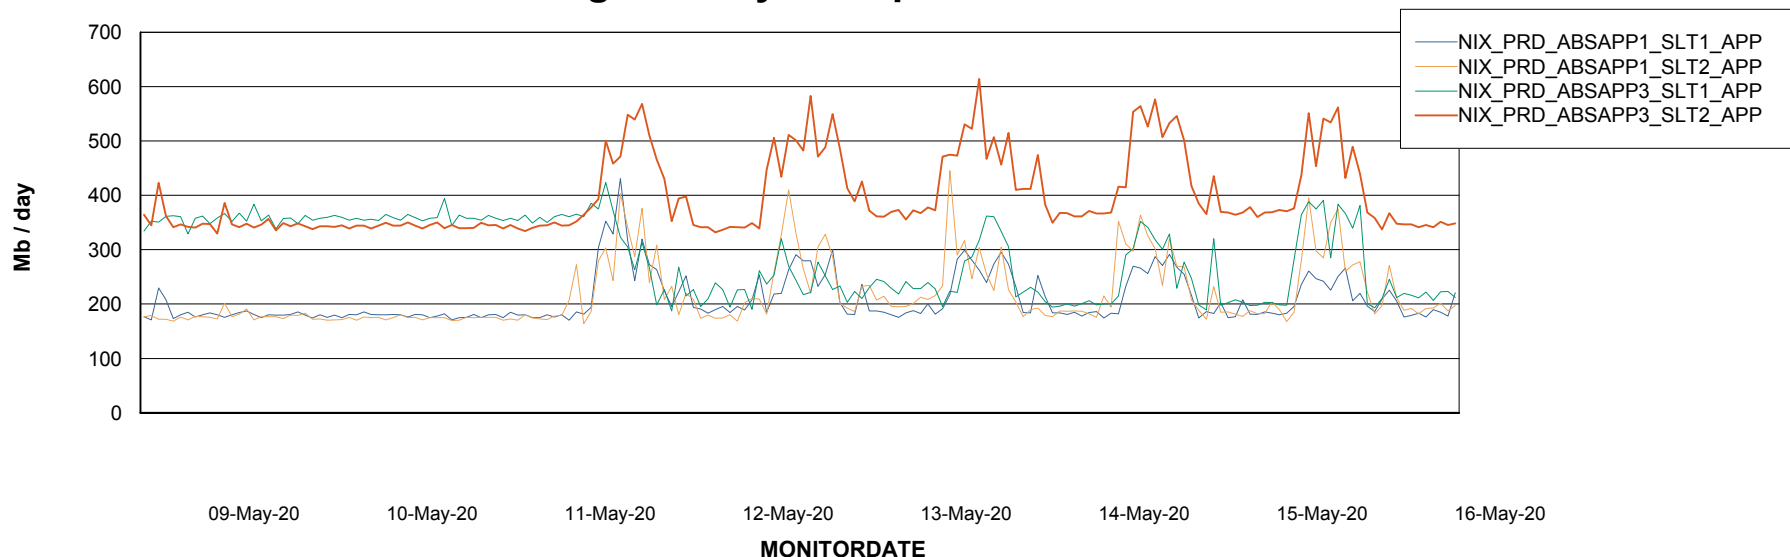

Standby Database Health NIX_Production

Recovery lag for last 7 days

Weekly SLA Customer Report

Customer NIX_Production
Database ID 51

ABSSolute Application Server Services

Avg memory used per ABS Server Service