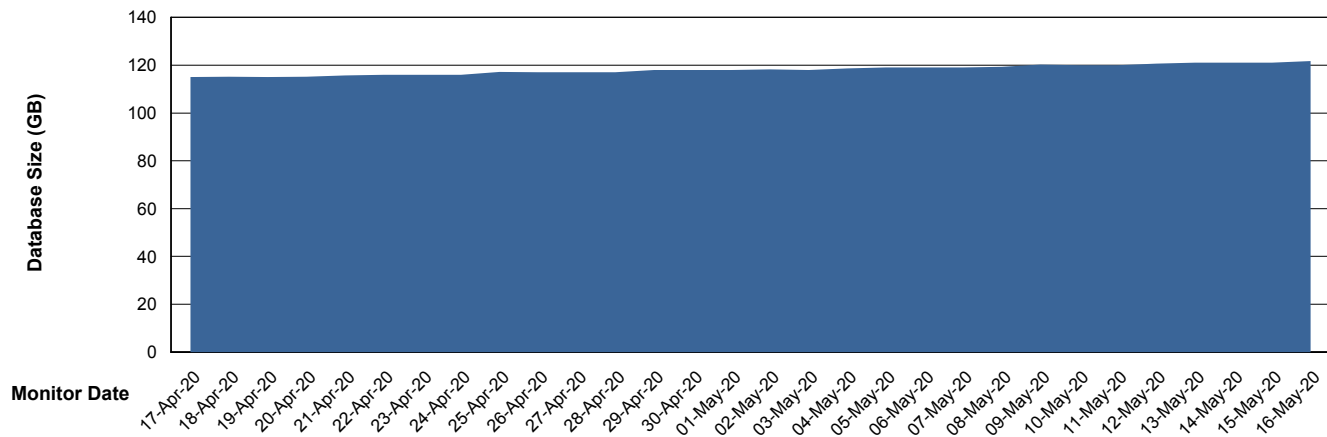

Weekly SLA Customer Report

Customer LSS_Prod (NO SLA)
Database ID 96

Database Performance LSS_ABSME_DB_LIODA4

Weekly SLA Customer Report

Customer LSS_Prod (NO SLA)
 Database ID 96

DATABASE SIZE LSS_ABSME_DB_LIODA4

Database growth over last month

Database Tablespace LSS_ABSME_DB_LIODA4

Date	Tablespace Name	Filesize (Gb)	Usedsize (Gb)	Percentage free
16-May-20	ABSDATA	128	91	29
	INDX	6	4	33
15-May-20	ABSDATA	128	91	29
	INDX	6	4	33
14-May-20	ABSDATA	128	91	29
	INDX	6	4	33
13-May-20	ABSDATA	128	91	29
	INDX	6	4	33
12-May-20	ABSDATA	128	90	30
	INDX	6	4	33
11-May-20	ABSDATA	128	90	30
	INDX	6	4	33
10-May-20	ABSDATA	128	90	30
	INDX	6	4	33