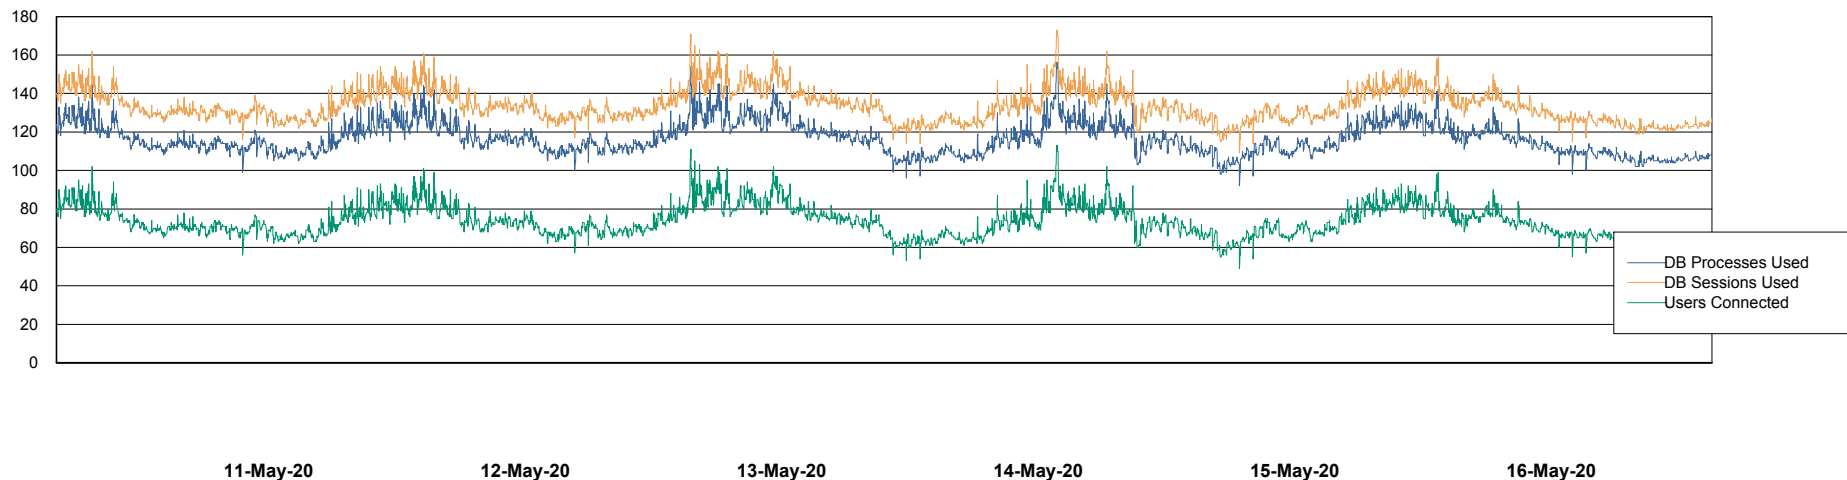

Database Performance LSS_ABSME_DB_LIODA4