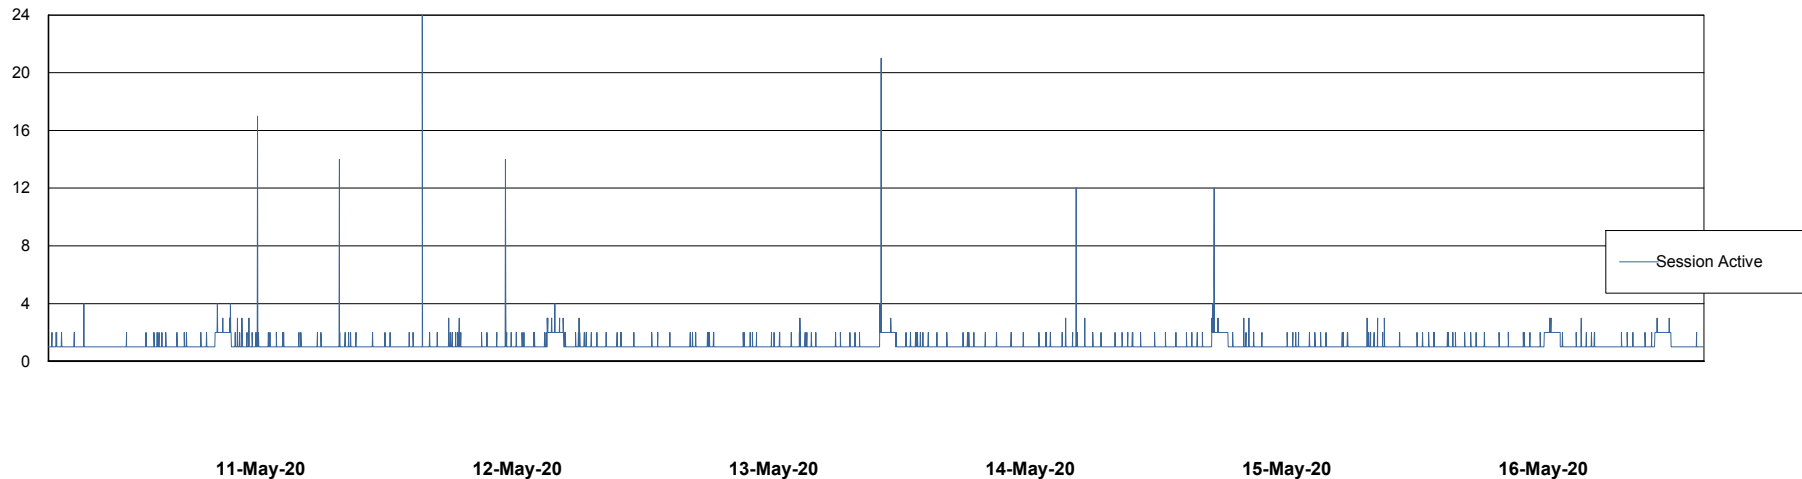

Database Performance LLGDB_Standby