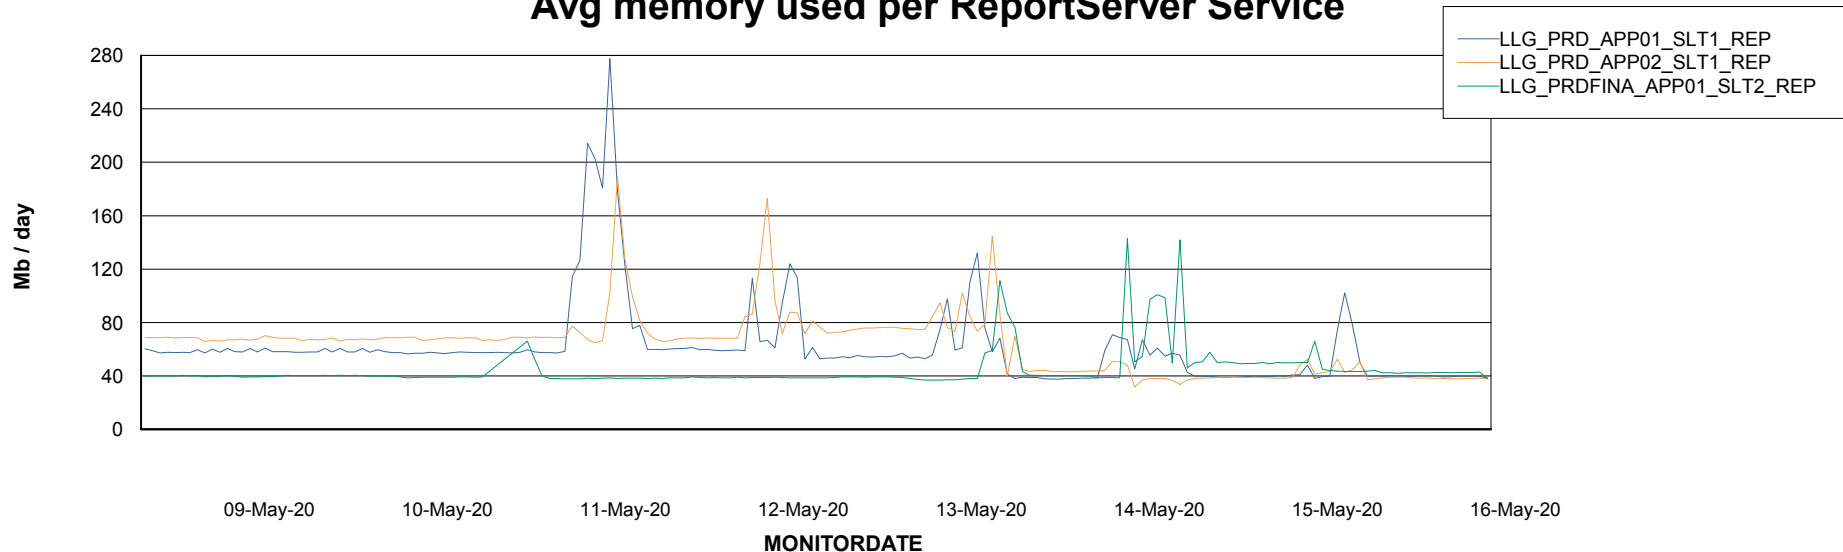

ABSSolute Application Server Services

Avg memory used per ReportServer Service