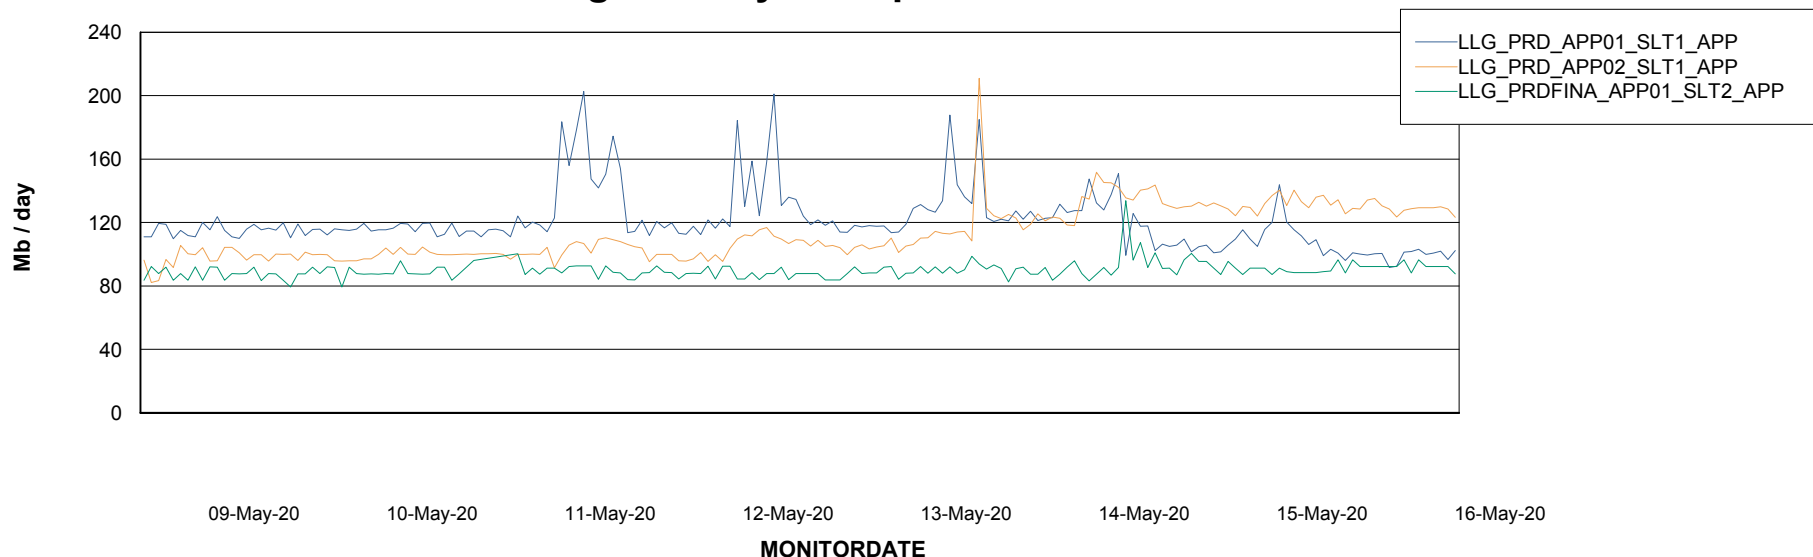

ABSSolute Application Server Services

Avg memory used per ABS Server Service