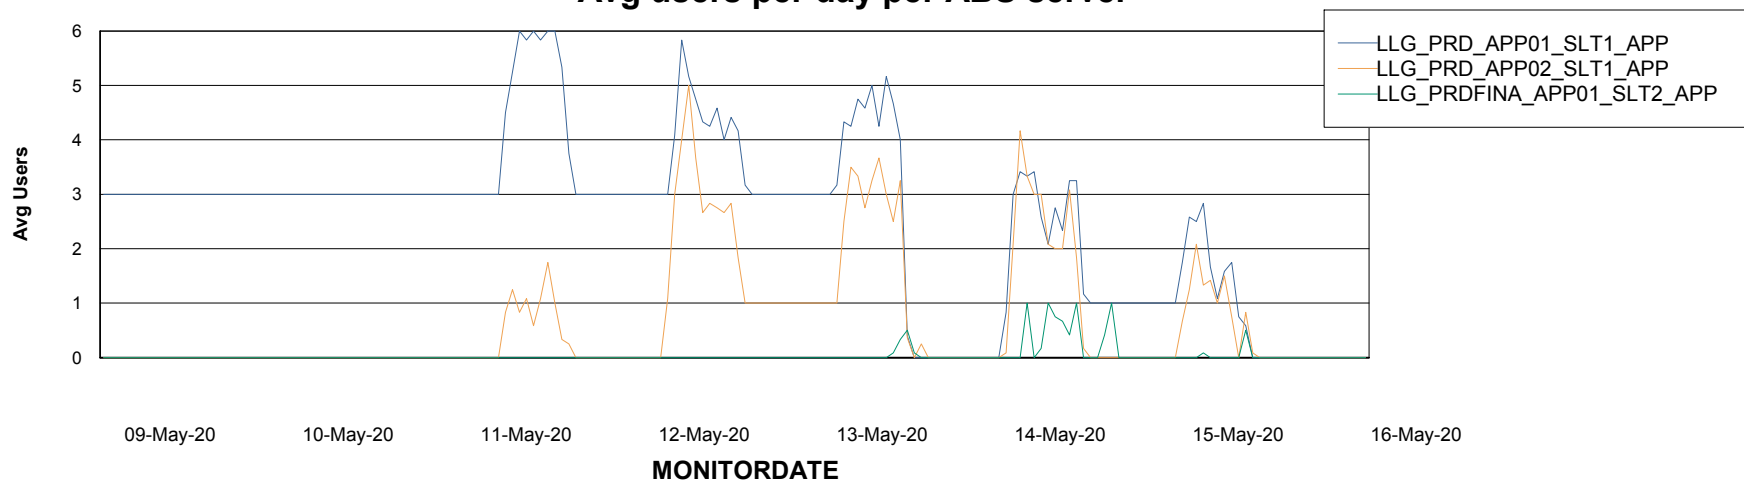

Avg users per day per ABS server