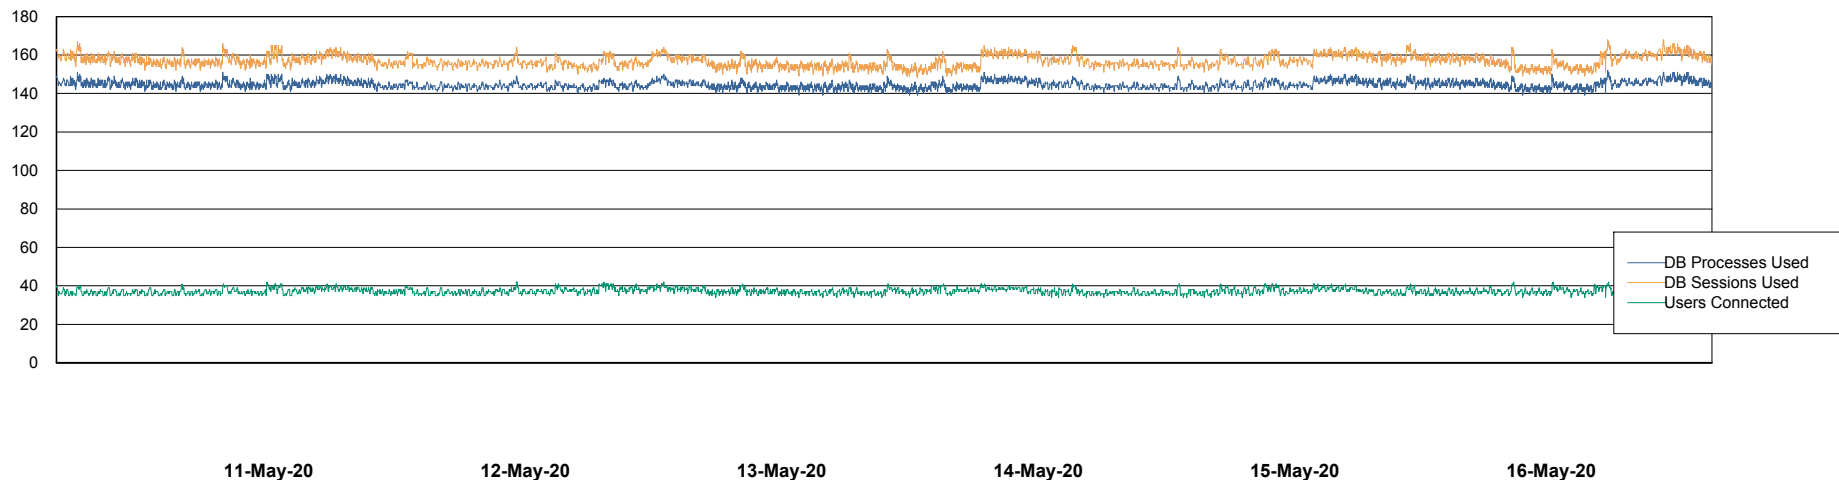

Database Performance LLGDB_BI02