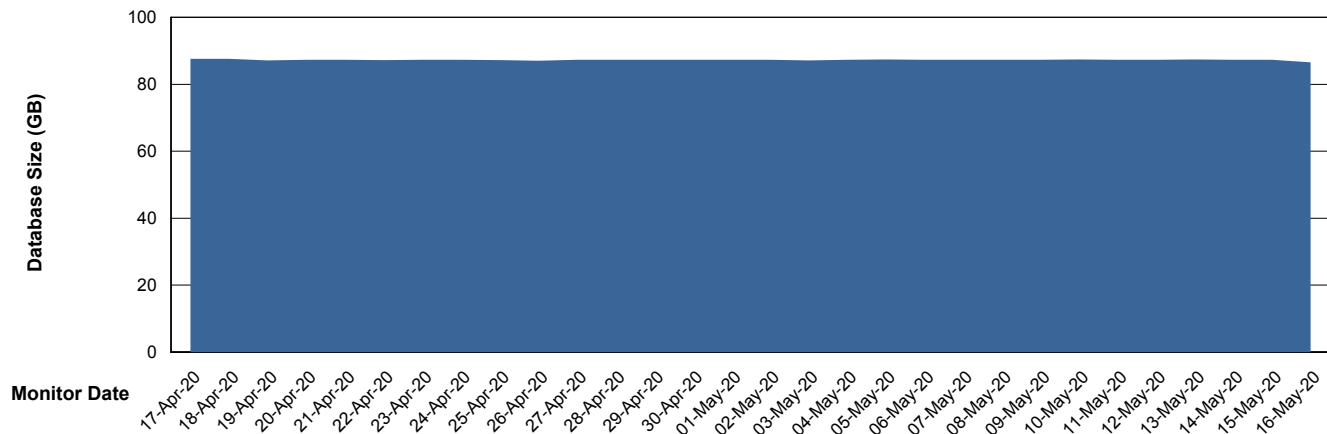

DATABASE SIZE LLGDB_BI02

Database growth over last month