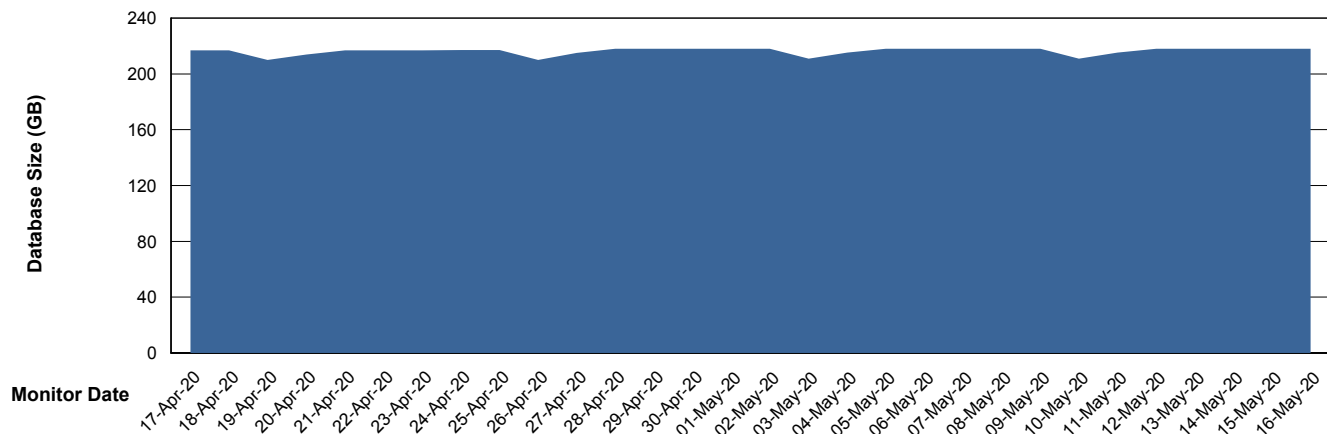

DATABASE SIZE LLGDB_Production

Database growth over last month