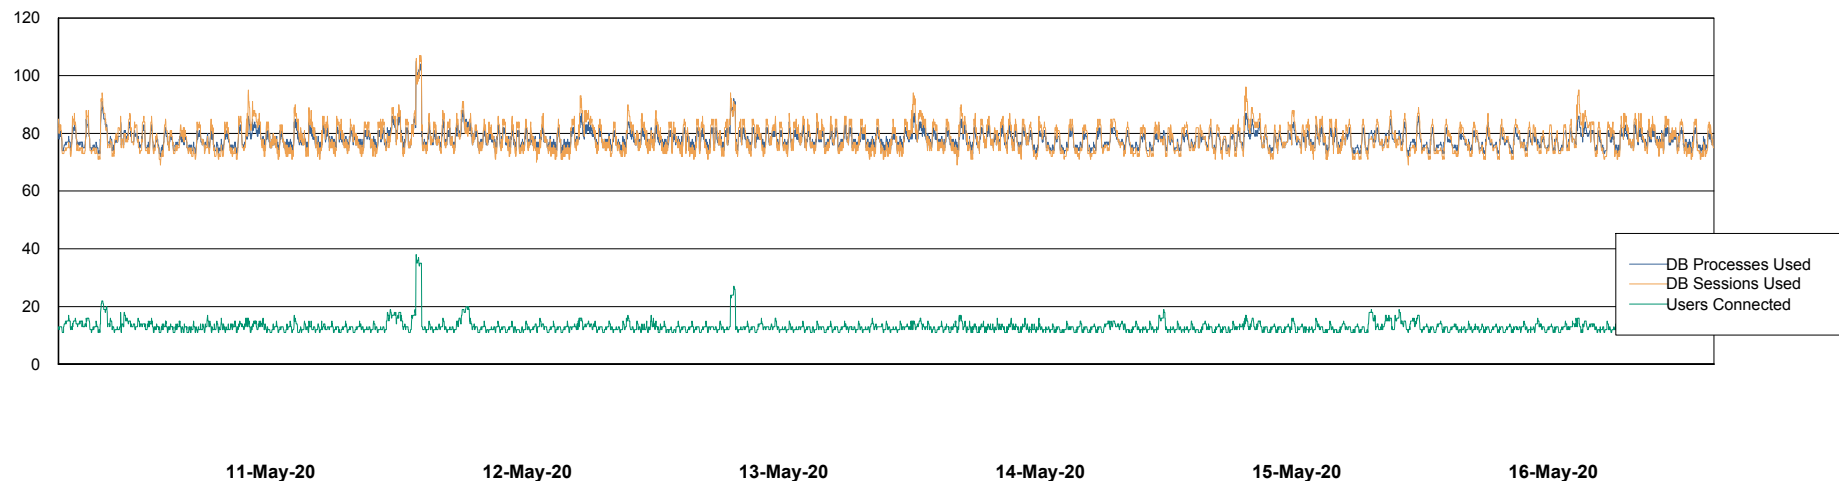

Database Performance ELJDB_PRD_BI