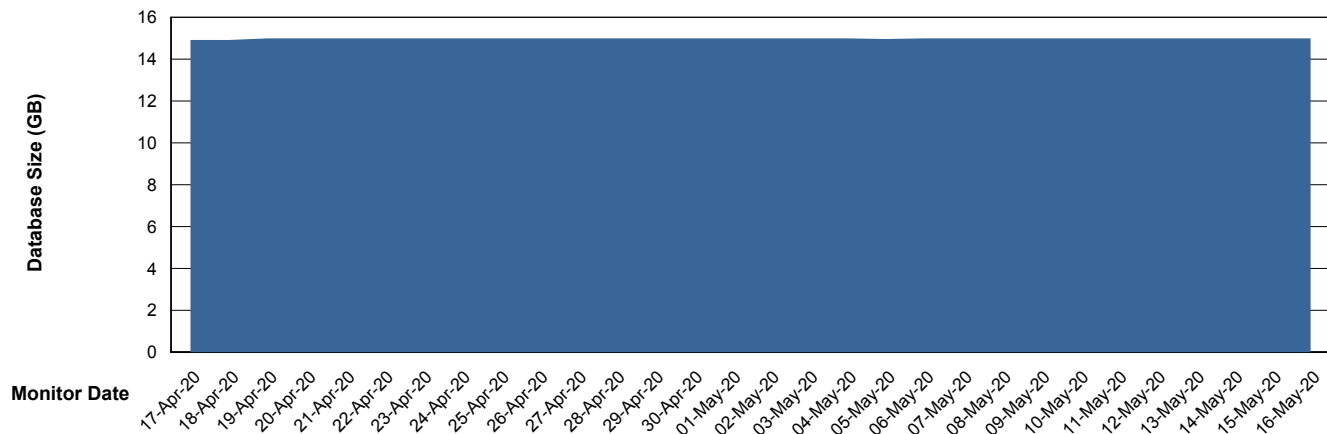

Customer ELJ Production
Database ID 72

Database Performance ELJDB_Standby

Weekly SLA Customer Report

Customer ELJ Production
Database ID 72

DATABASE SIZE ELJDB_PRD_BI

Database growth over last month

DATABASE SIZE ELJDB_Production