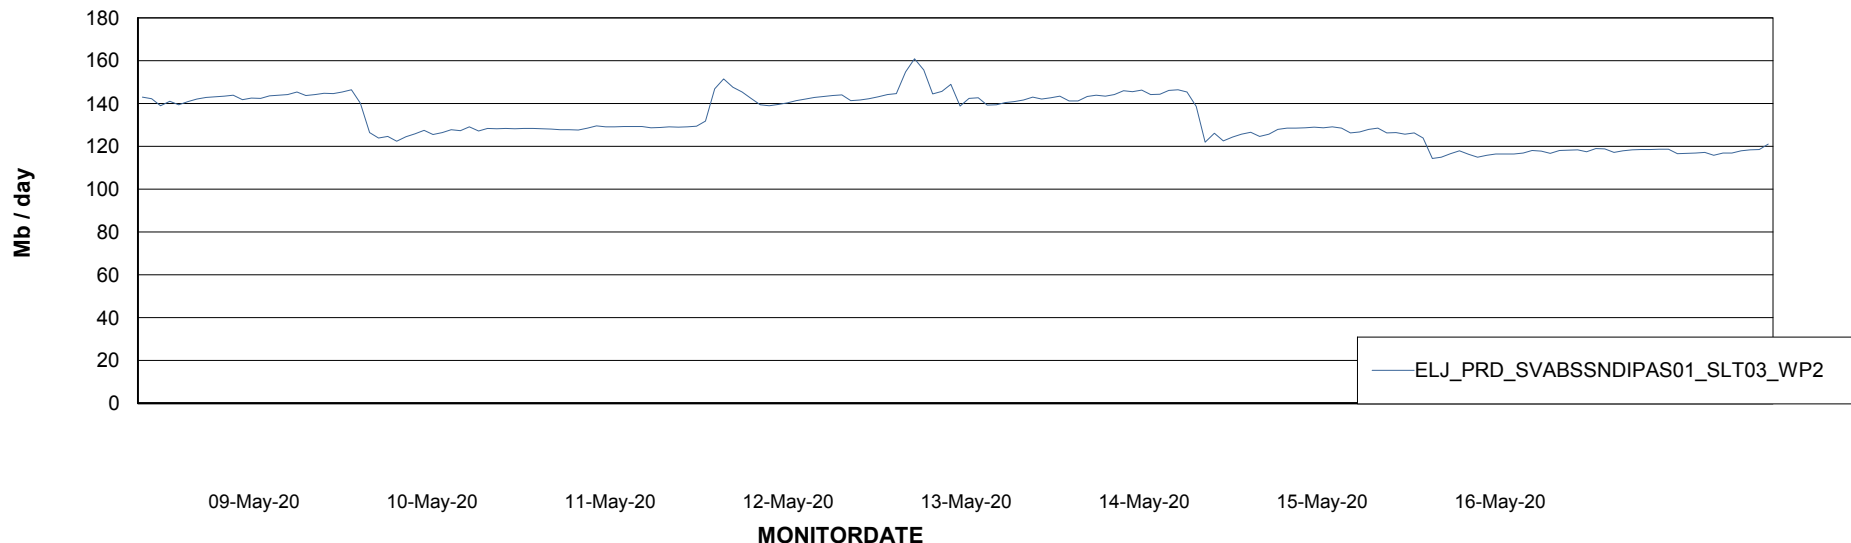

ABSSolute Application ReportServer Services

Avg memory used per ReportServer Service

Weekly SLA Customer Report

Customer ELJ Production
Database ID 72

ABSolute Web Component Services

Avg memory used per ABS Web component