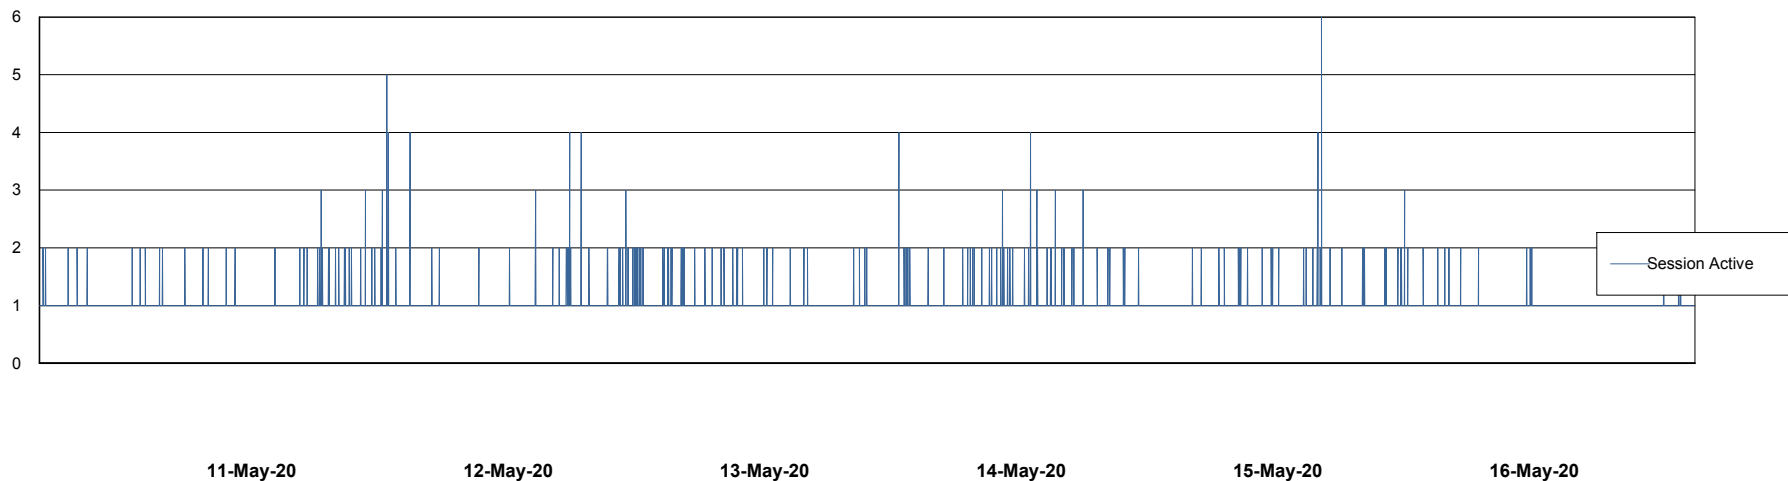

Database Performance ELJDB_Standby