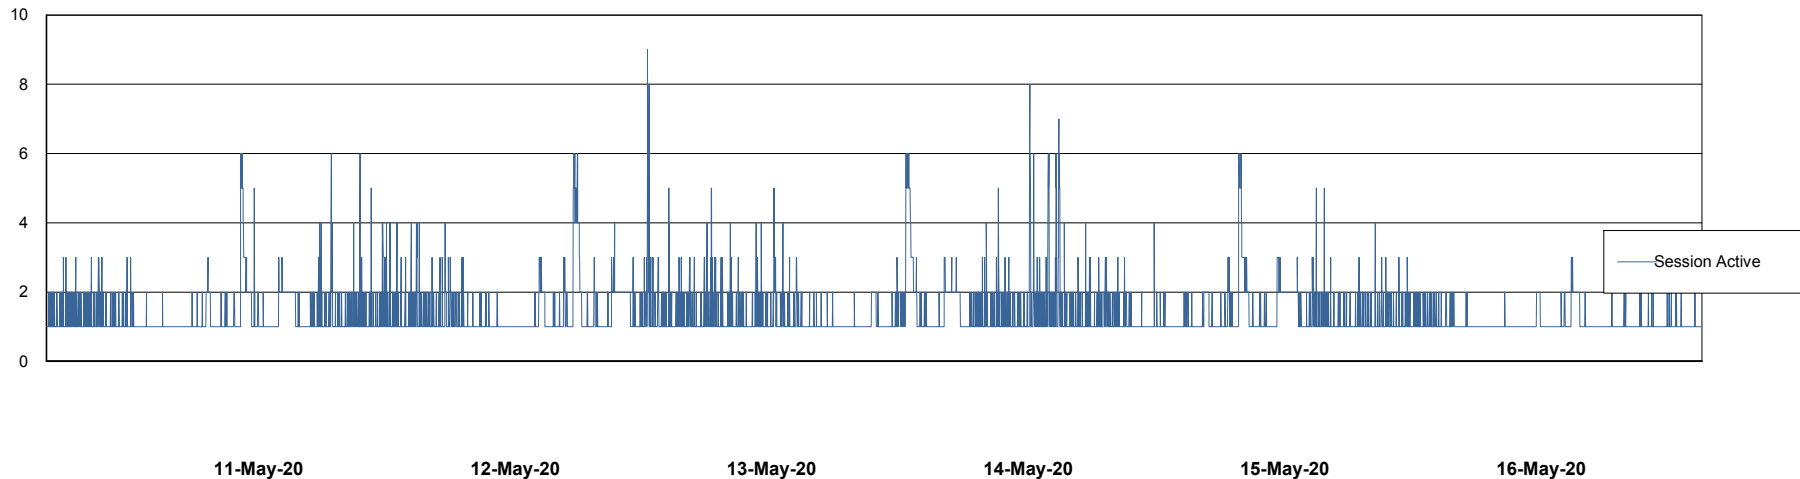

Weekly SLA Customer Report

Customer ELJ Production
Database ID 72

Database Performance ELJDB_PRD_BI

Weekly SLA Customer Report

Customer ELJ Production
Database ID 72

Database Performance ELJDB_Production

Weekly SLA Customer Report