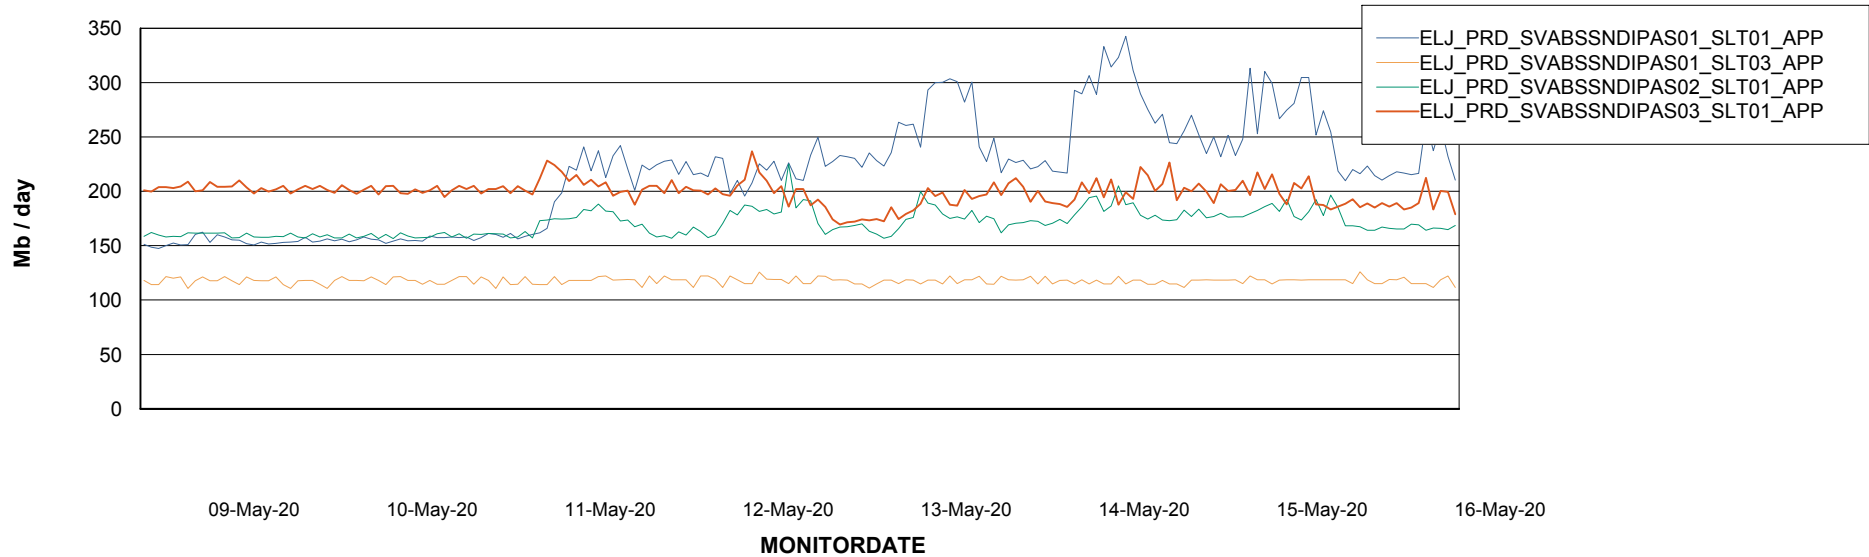

ABSSolute Application Server Services

Avg memory used per ABS Server Service