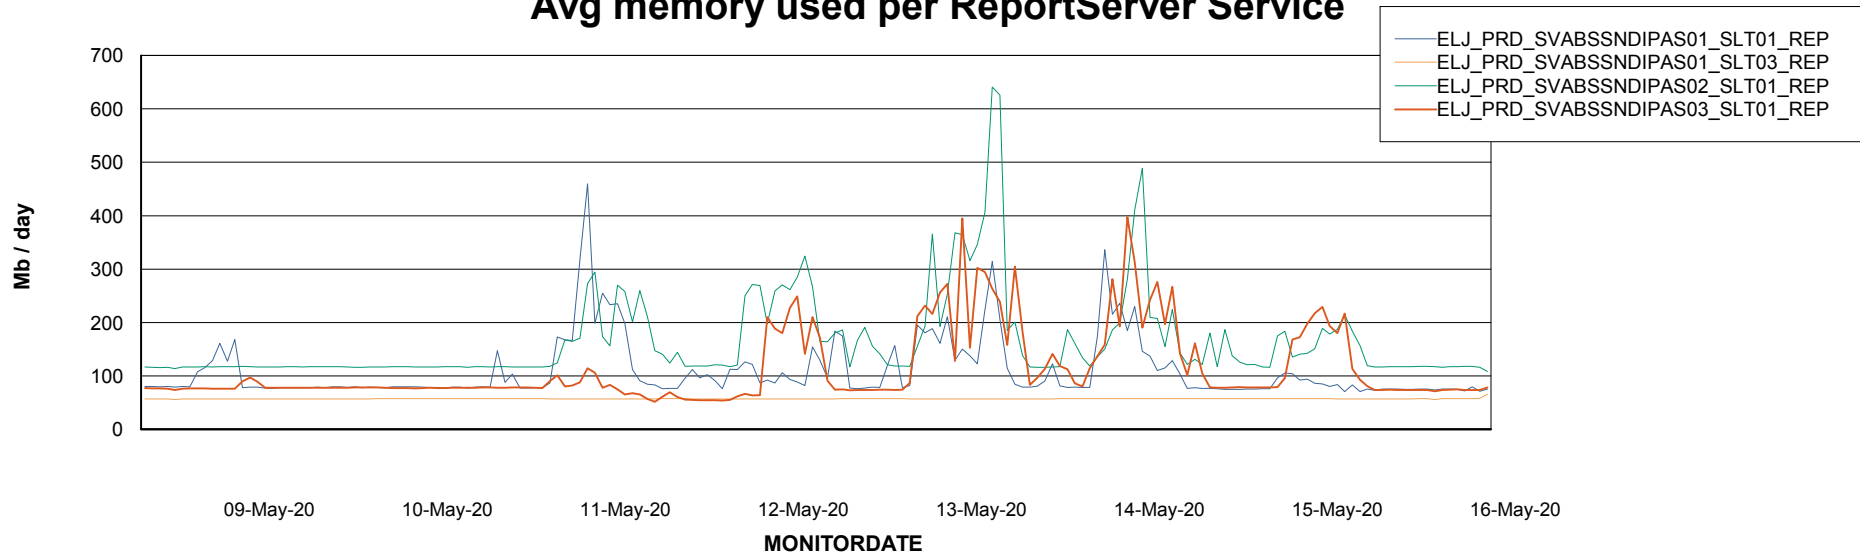

ABSSolute Application ReportServer Services

Avg memory used per ReportServer Service