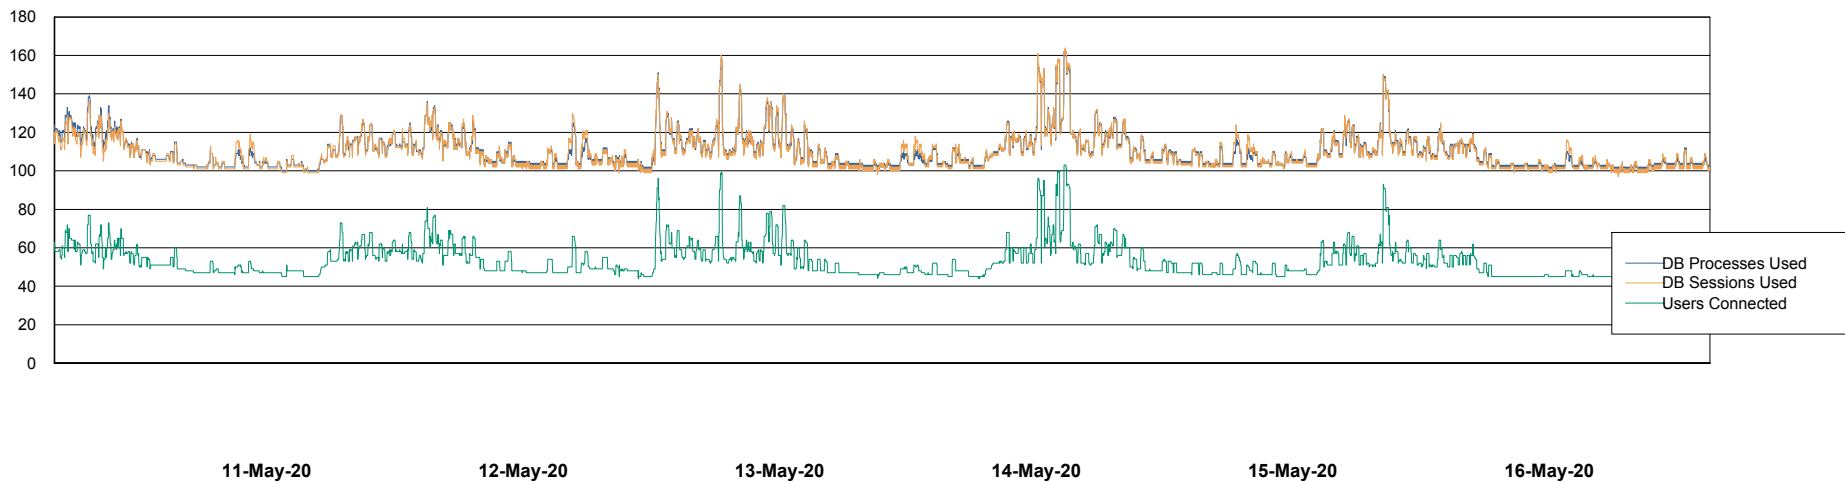

Weekly SLA Customer Report

Customer ELJ Production
Database ID 72

Database Performance ELJDB_PRD_BI

Weekly SLA Customer Report

Customer ELJ Production
Database ID 72

Database Performance ELJDB_Production

Weekly SLA Customer Report