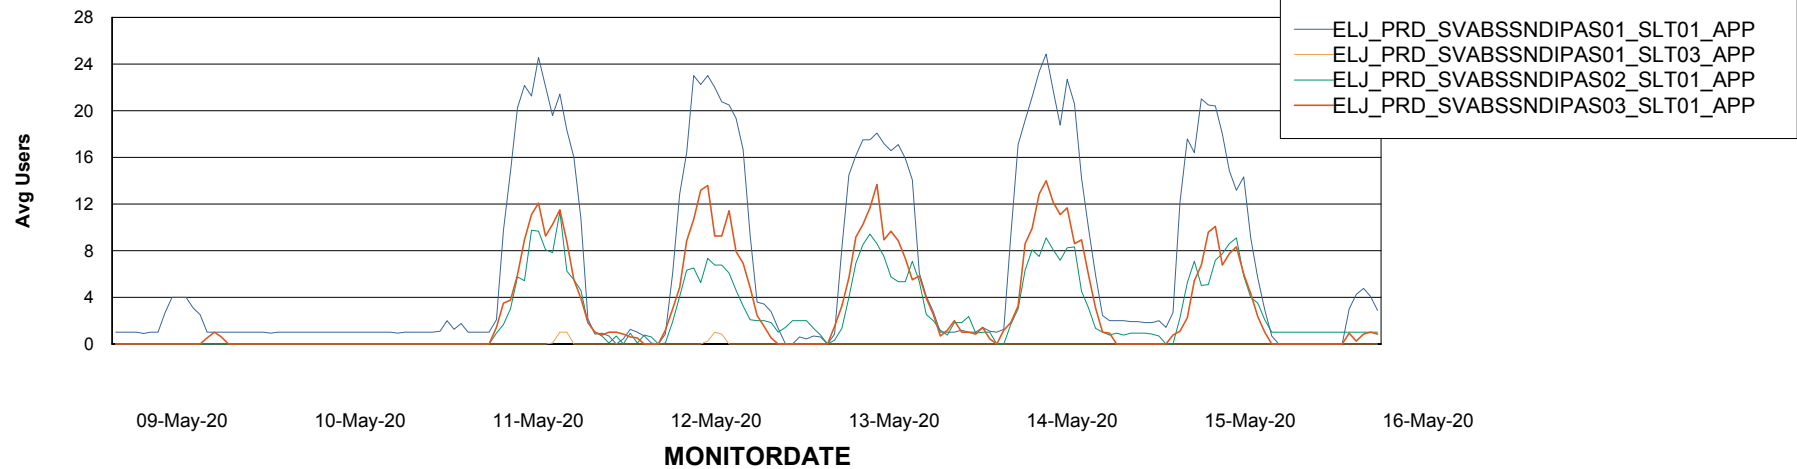

Weekly SLA Customer Report

Customer ELJ Production
Database ID 72

ABSSolute Application Server Services

Avg memory used per ABS Server Service

Avg users per day per ABS server

Weekly SLA Customer Report

Customer ELJ Production
Database ID 72