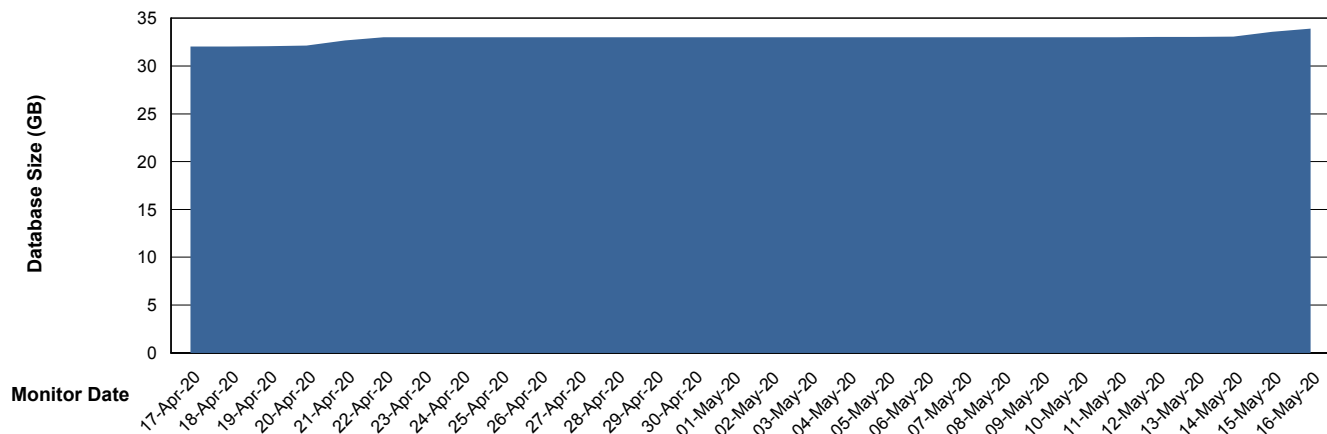

DATABASE SIZE ELJDB_Production

Database growth over last month