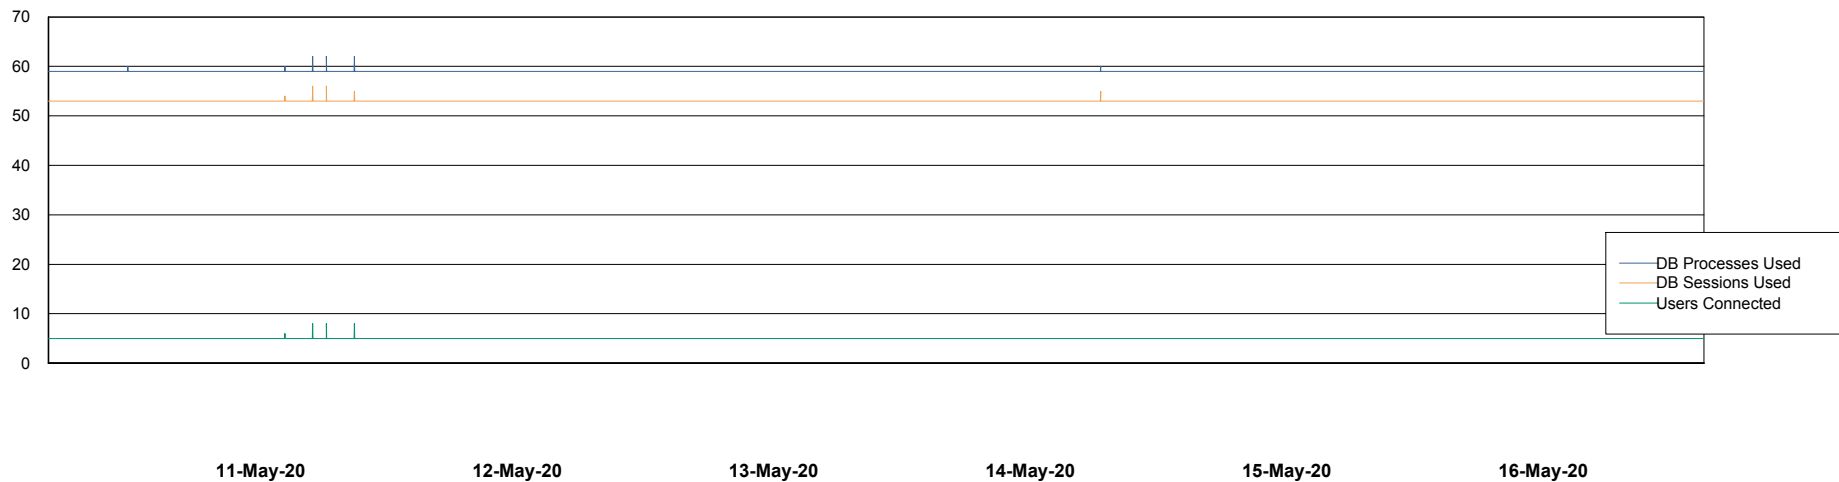

Database Performance ELJDB_Standby