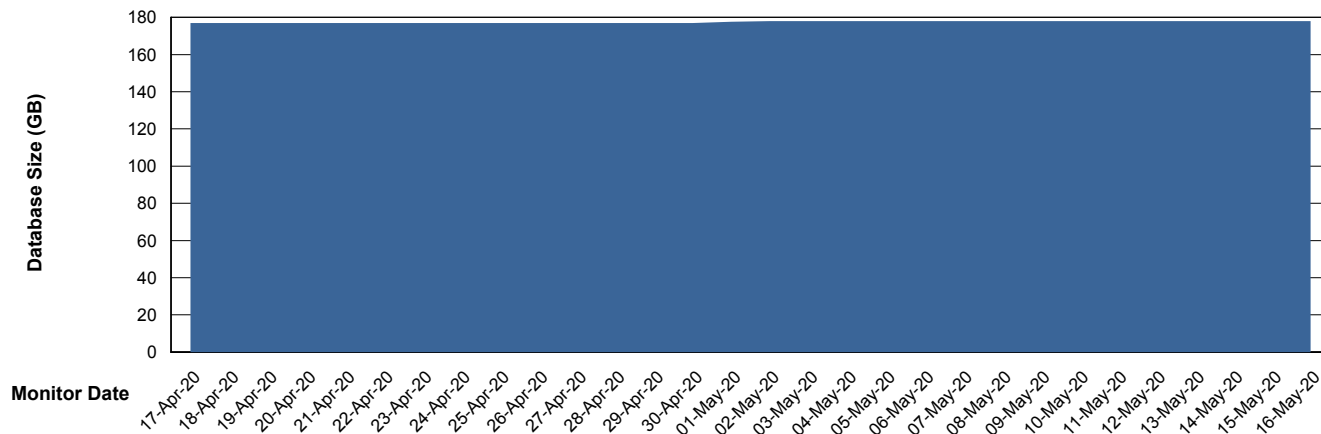

DATABASE SIZE DFDDDB_Production

Database growth over last month