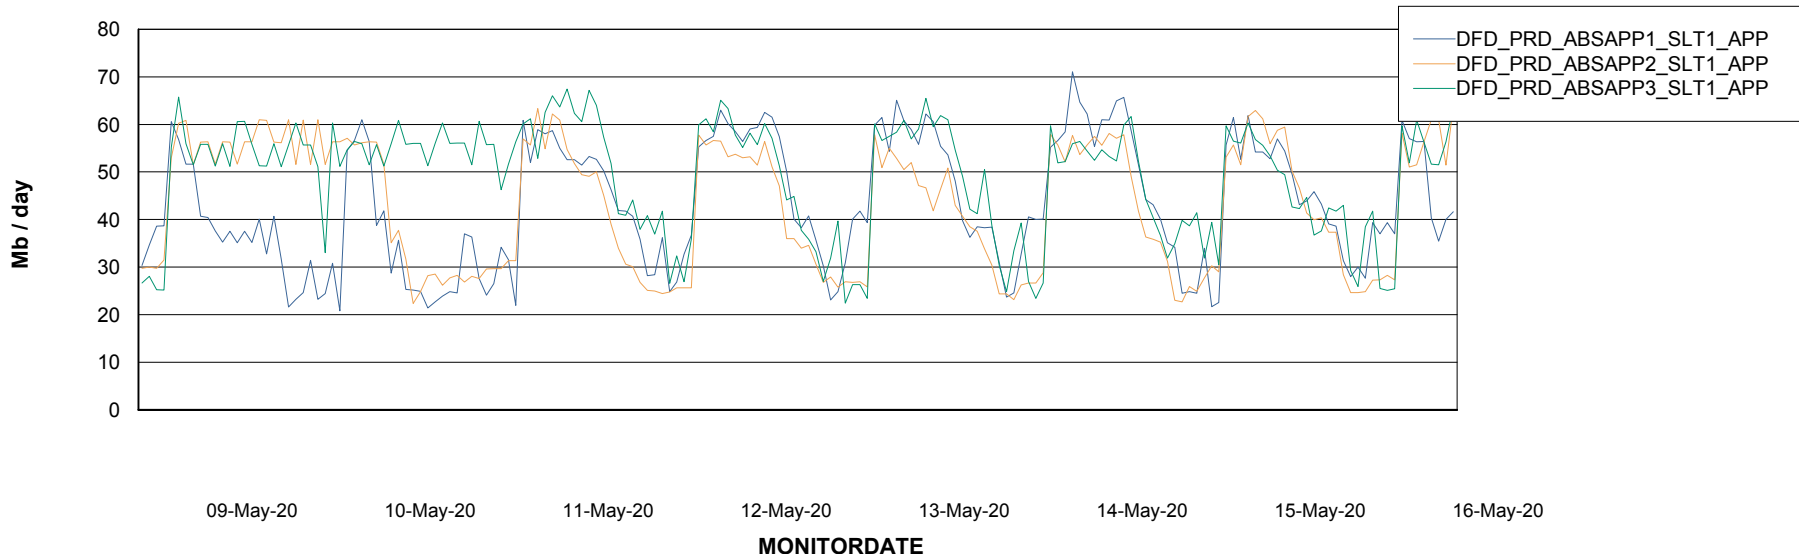

Standby Database Health DFD Production

Recovery lag for last 7 days

Weekly SLA Customer Report

Customer DFD Production
Database ID 39

ABSSolute Application Server Services

Avg memory used per ABS Server Service