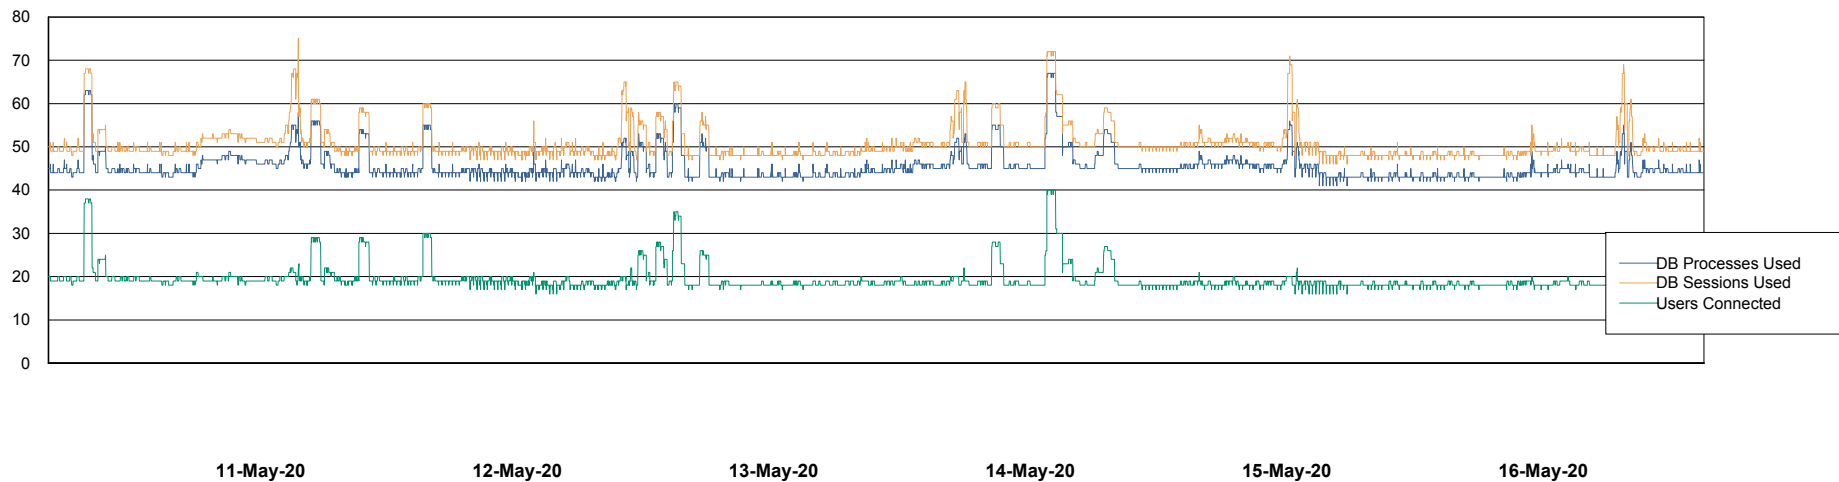

Database Performance DFDDDBBI_Production