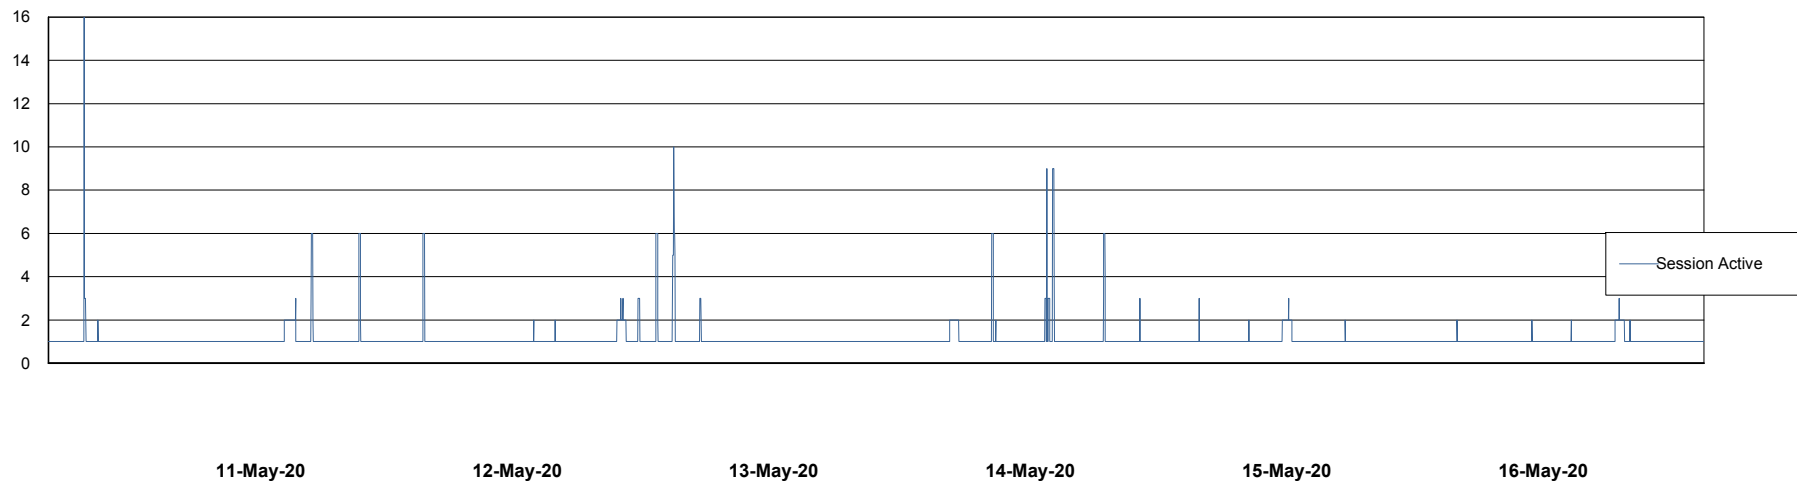

Database Performance DFDDDBBI_Production