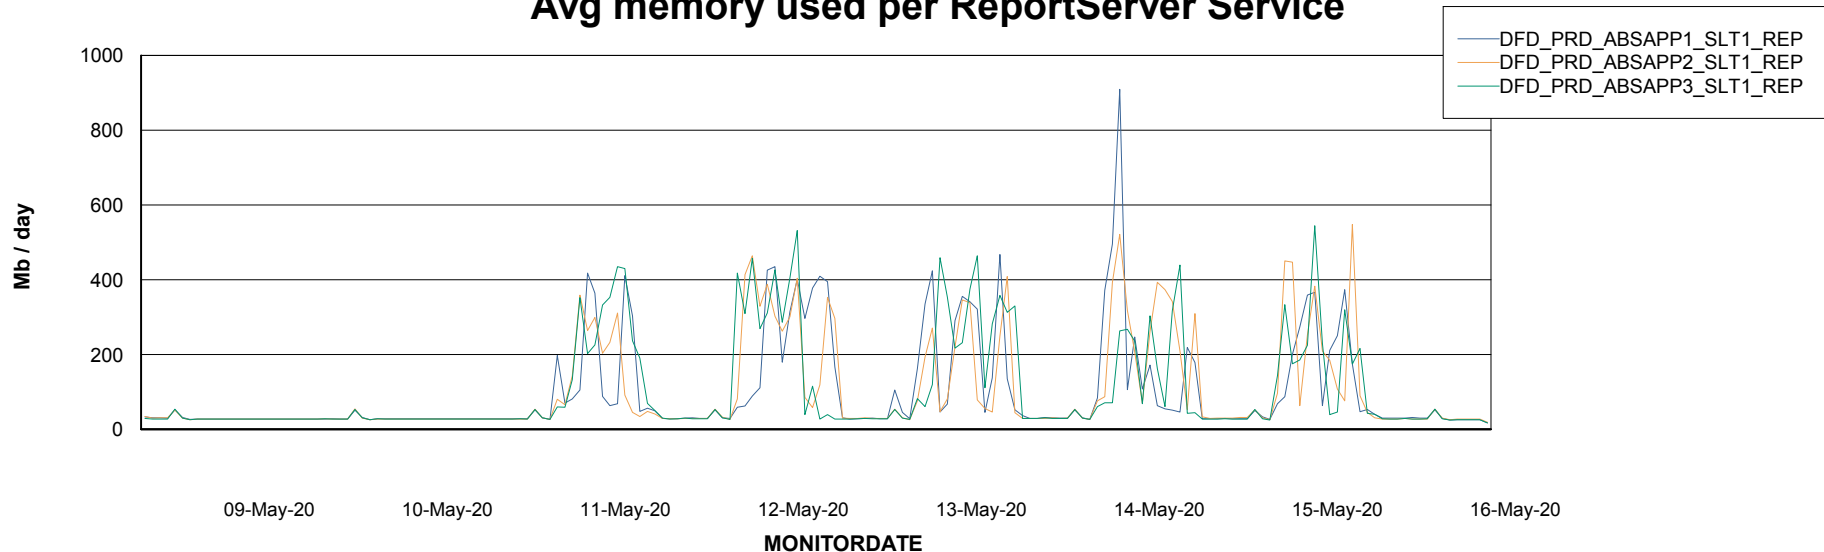

Avg users per day per ABS server

Weekly SLA Customer Report

Customer DFD Production
 Database ID 39

ABSSolute Application ReportServer Services

Avg memory used per ReportServer Service

Disaster per ABS component