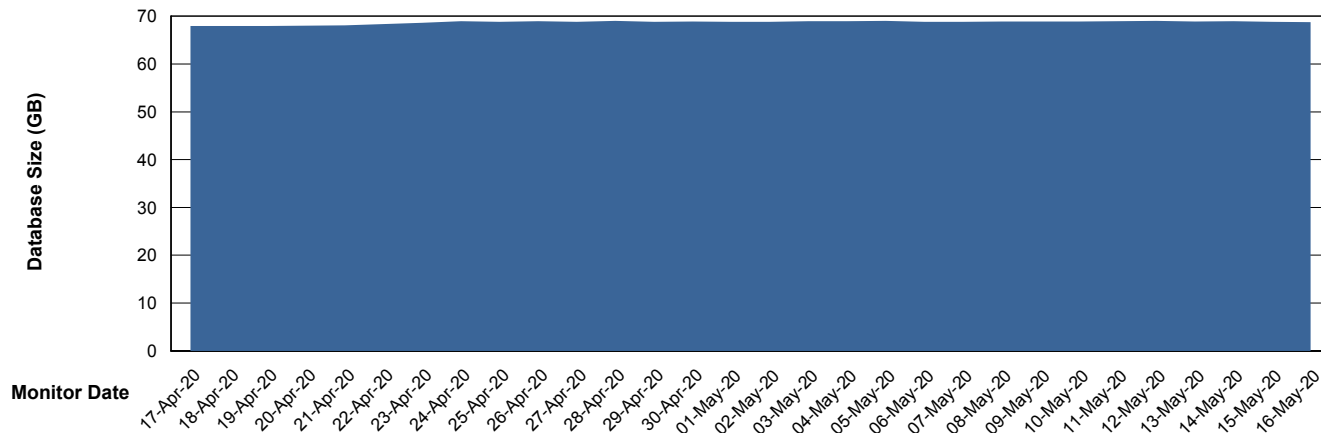

DATABASE SIZE DFDDDBI_Production

Database growth over last month