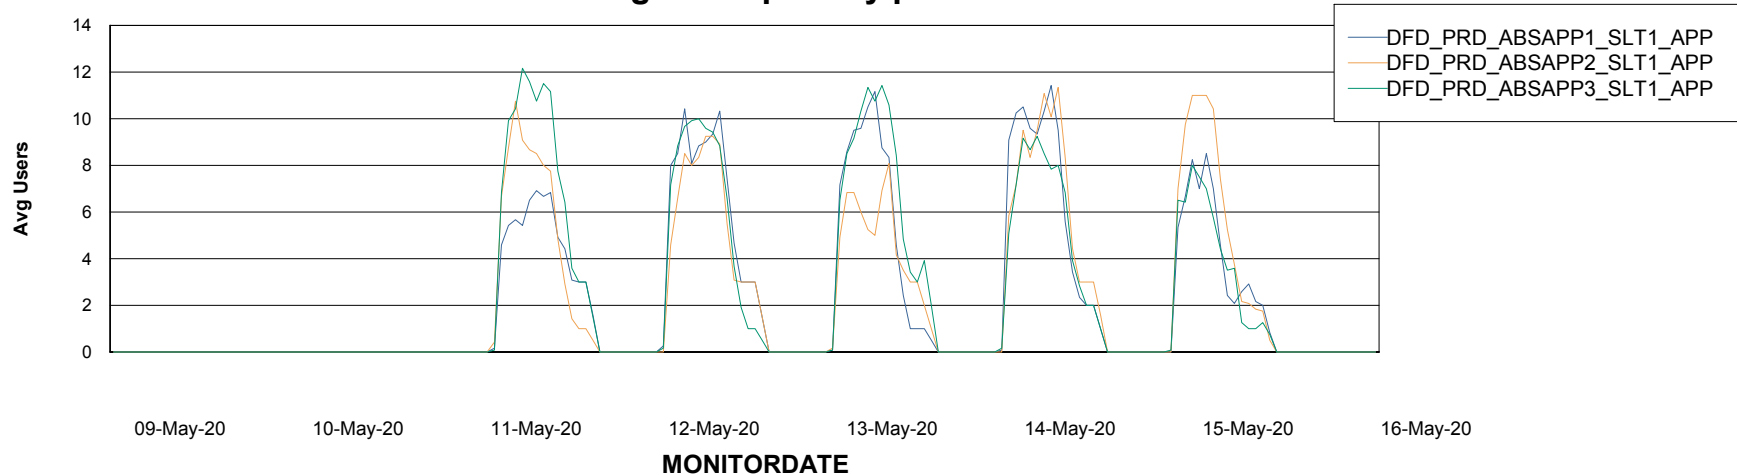

Avg users per day per ABS server