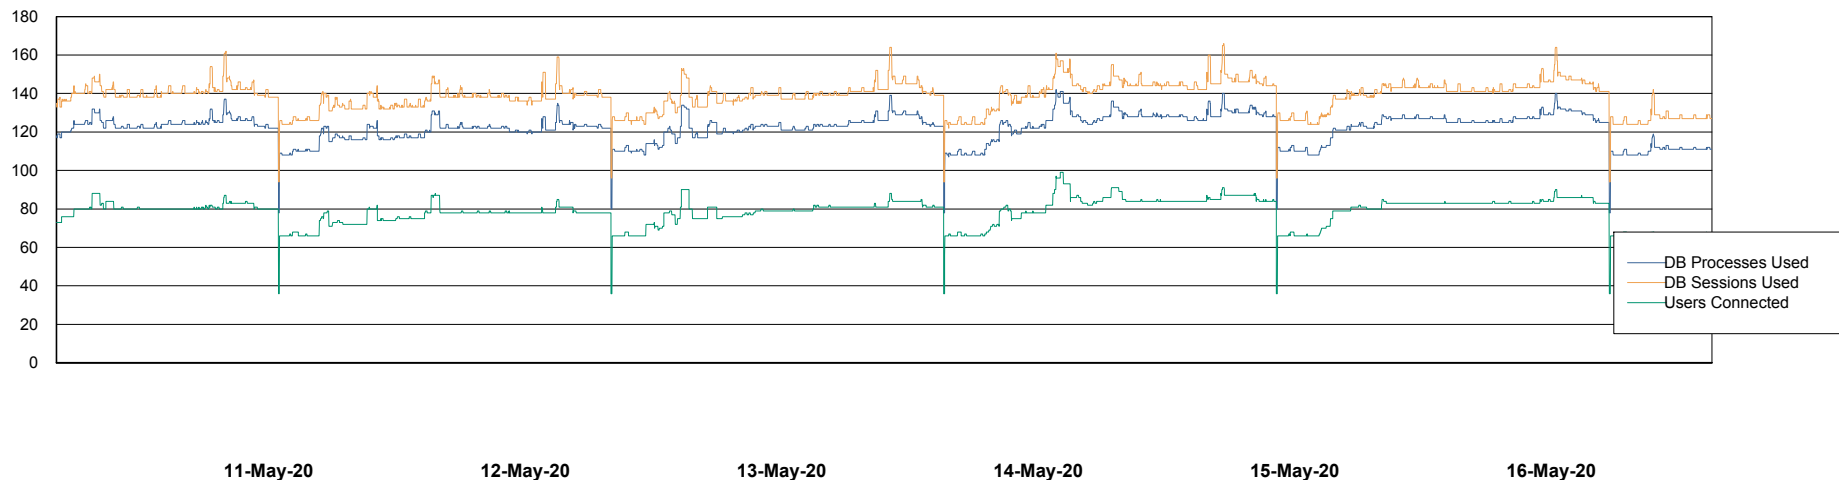

Harddisk Usage DFD_PRD_ORACLE2

	Free disk space on c: (%)	Total disk space on c: (Gb)	Free disk space on d: (%)	Total disk space on d: (Gb)	Free disk space on e: (%)	Total disk space on e: (Gb)	Free disk space on f: (%)	Total disk space on f: (Gb)
16-May-20	26	78	70	479	83	800	56	800
15-May-20	26	78	70	479	83	800	56	800
14-May-20	26	78	70	479	84	800	56	800
13-May-20	26	78	70	479	84	800	56	800
12-May-20	26	78	70	479	84	800	56	800
11-May-20	26	78	70	479	84	800	56	800
10-May-20	26	78	70	479	84	800	56	800

Weekly SLA Customer Report

Customer DFD Production
Database ID 39

Database Performance DFDDB_Production

Weekly SLA Customer Report

Customer DFD Production
Database ID 39

Database Performance DFDDDB_Standby