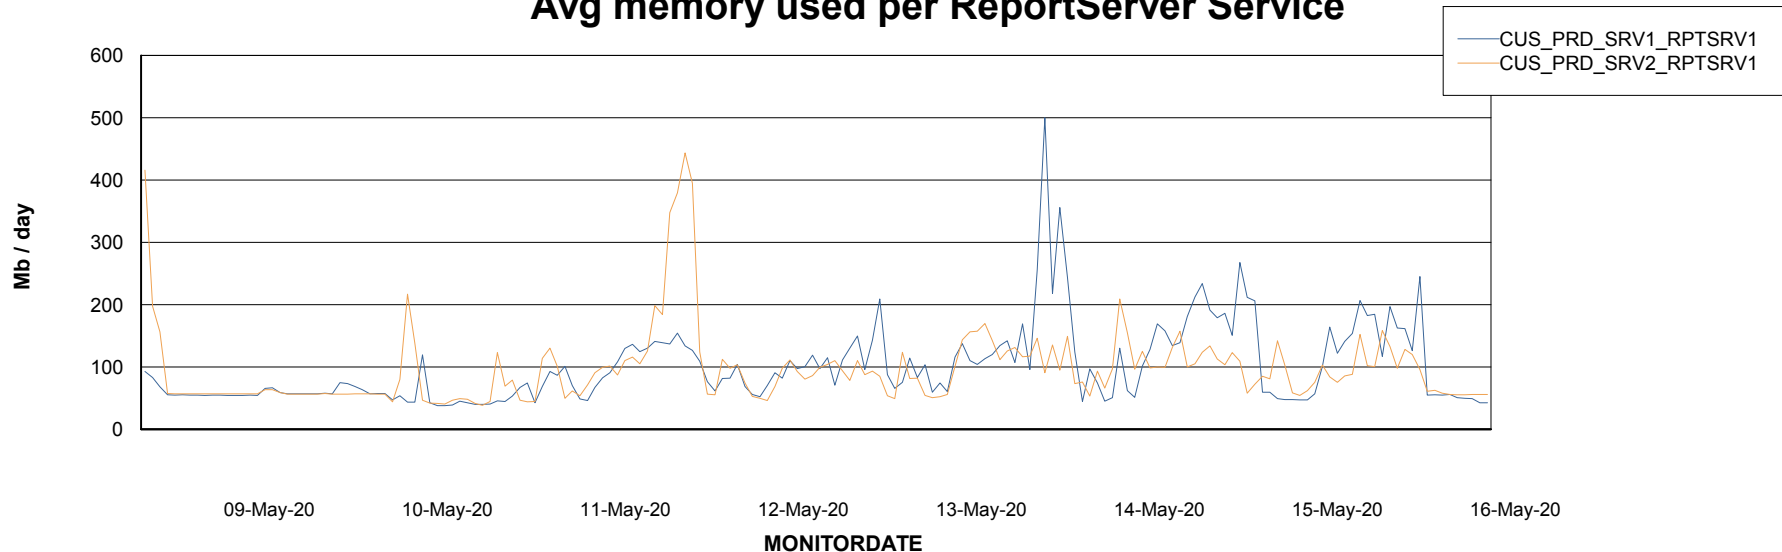

ABSSolute Web Component Services

Avg memory used per ReportServer Service