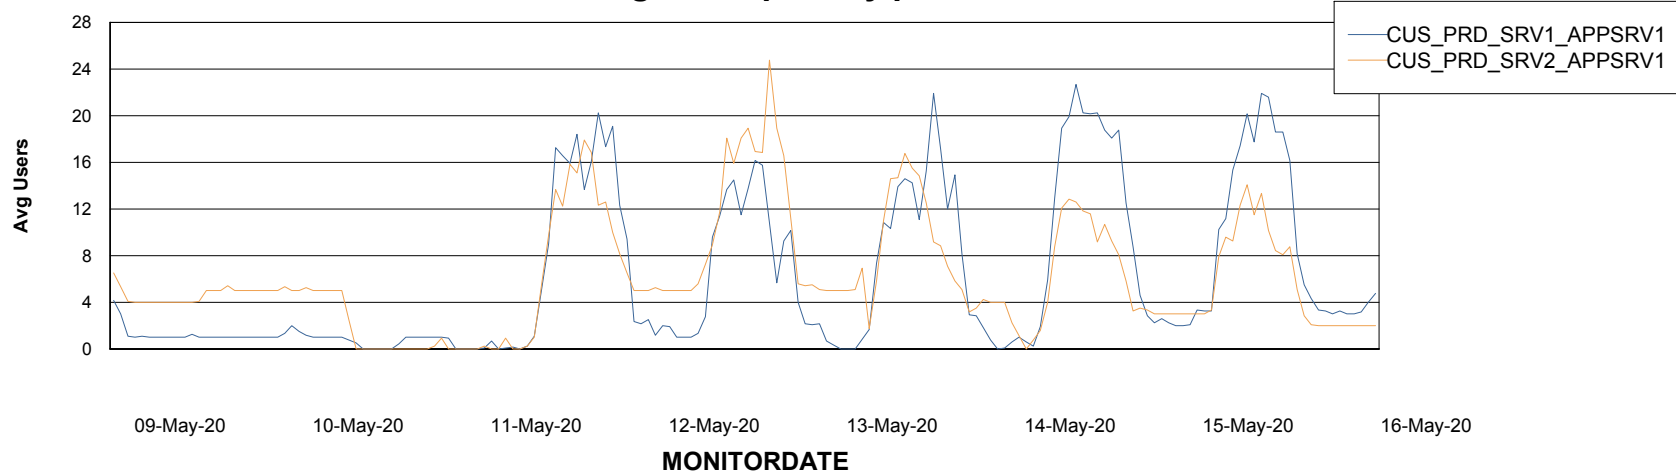

Avg users per day per ABS server