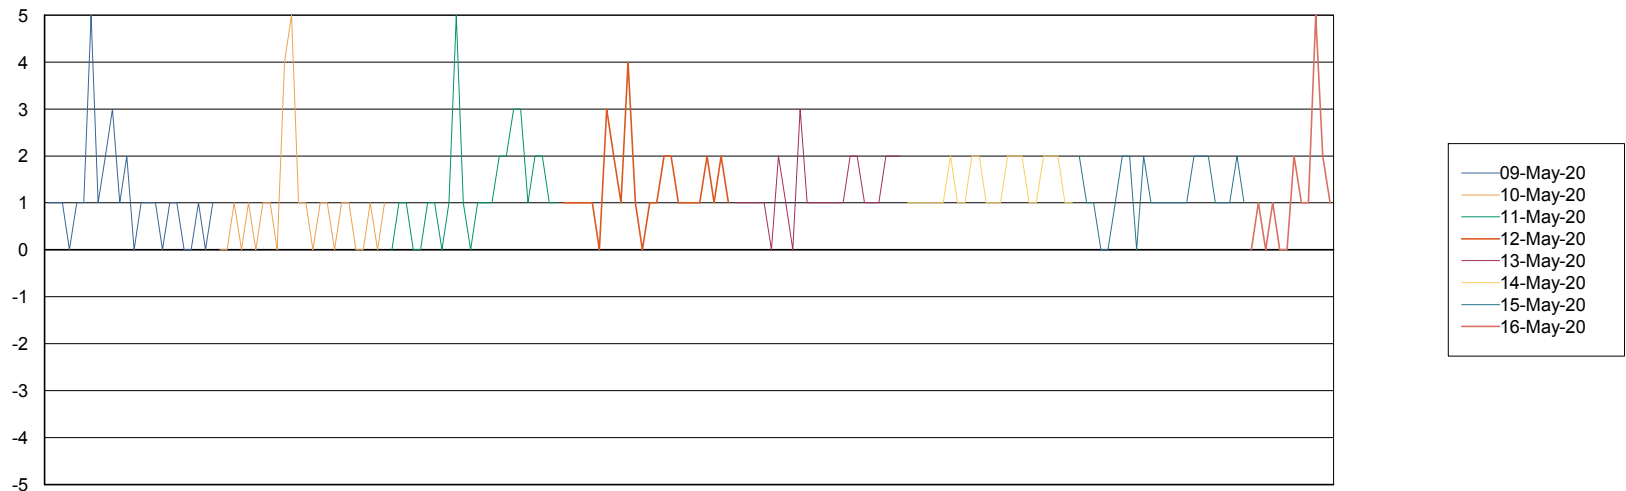

Standby Database Health CUS Production

Recovery lag for last 7 days