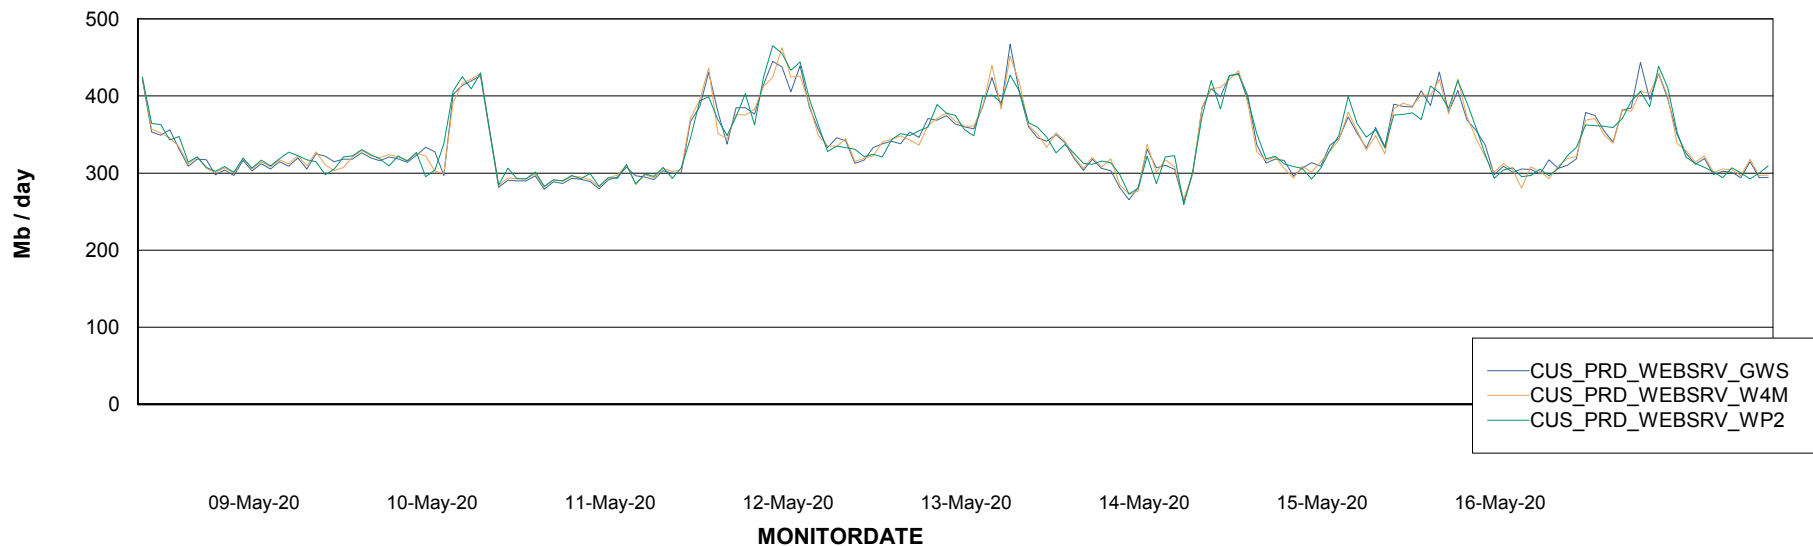

ABSSolute Web Component Services

Avg memory used per ABS Web component