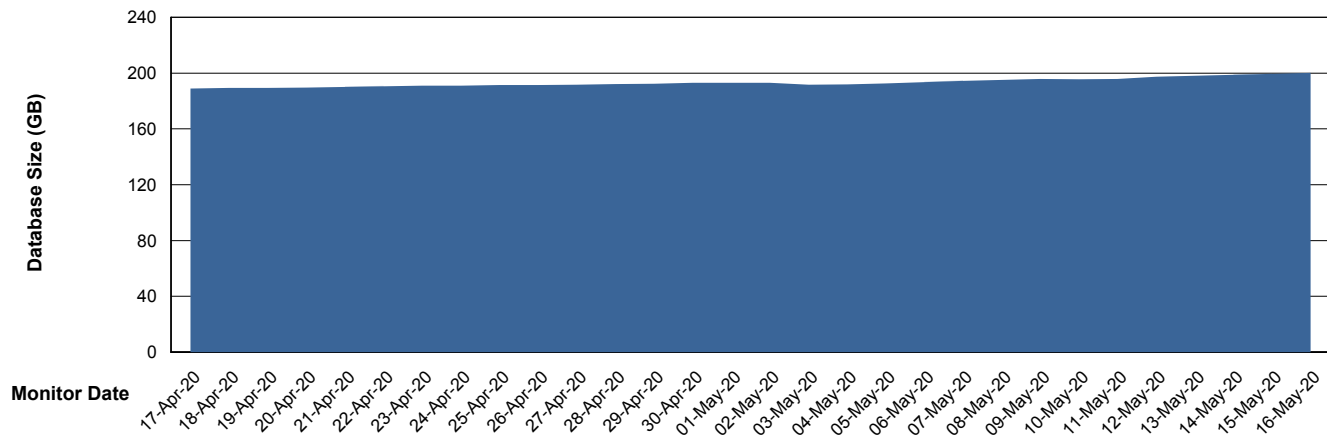

Database growth over last month

Database Tablespace CUS_ProdDB_Primary

Date	Tablespace Name	Filesize (Gb)	Usedsize (Gb)	Percentage free
16-May-20	ABSDATA	129	82	36
	INDX	132	108	18
15-May-20	ABSDATA	129	82	36
	INDX	132	108	18
14-May-20	ABSDATA	129	81	37
	INDX	132	108	18
13-May-20	ABSDATA	129	80	38
	INDX	132	108	18
12-May-20	ABSDATA	129	80	38
	INDX	132	108	18
11-May-20	ABSDATA	129	78	40
	INDX	132	108	18
10-May-20	ABSDATA	129	77	40
	INDX	128	107	16