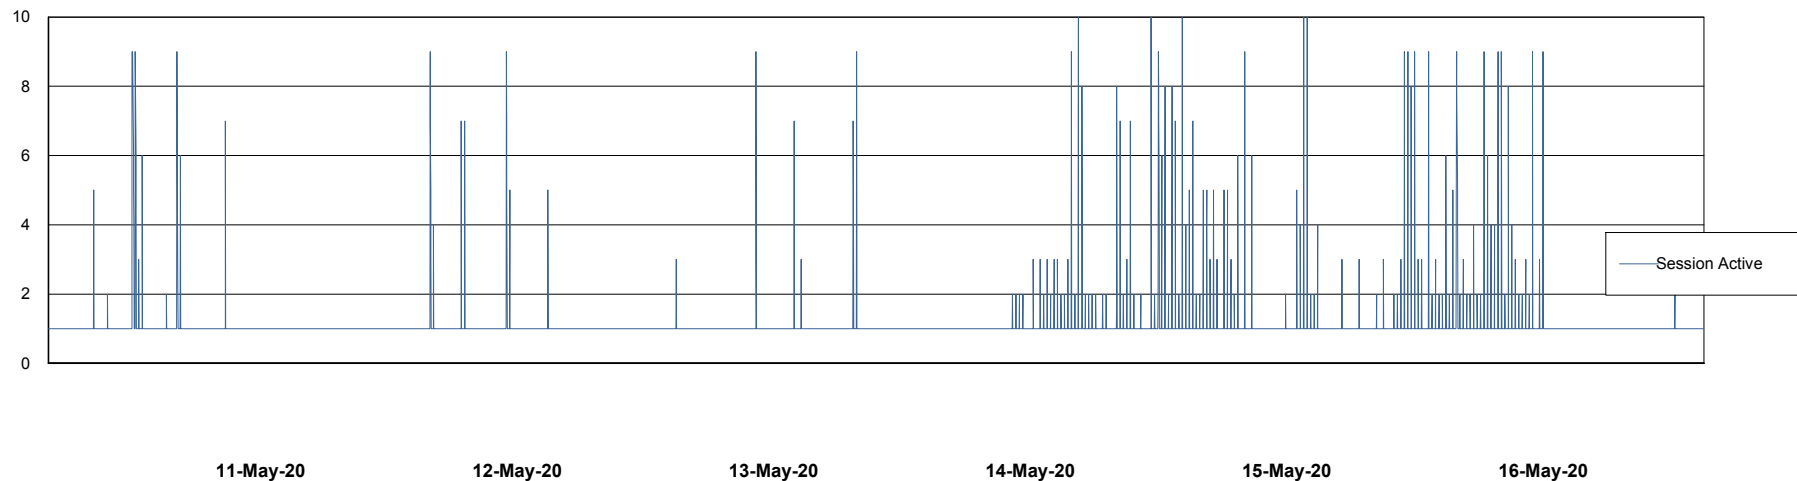

Database Performance CUS_ProdDB_Standby