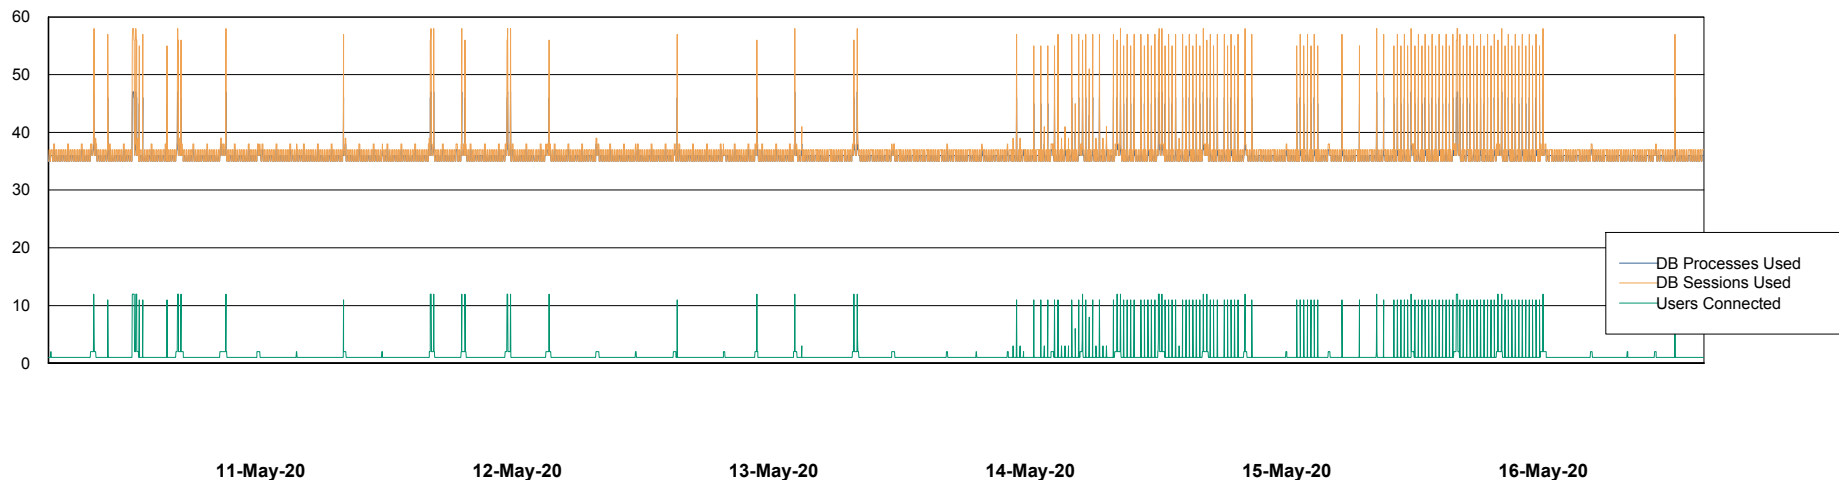

Database Performance CUS_ProdDB_Standby