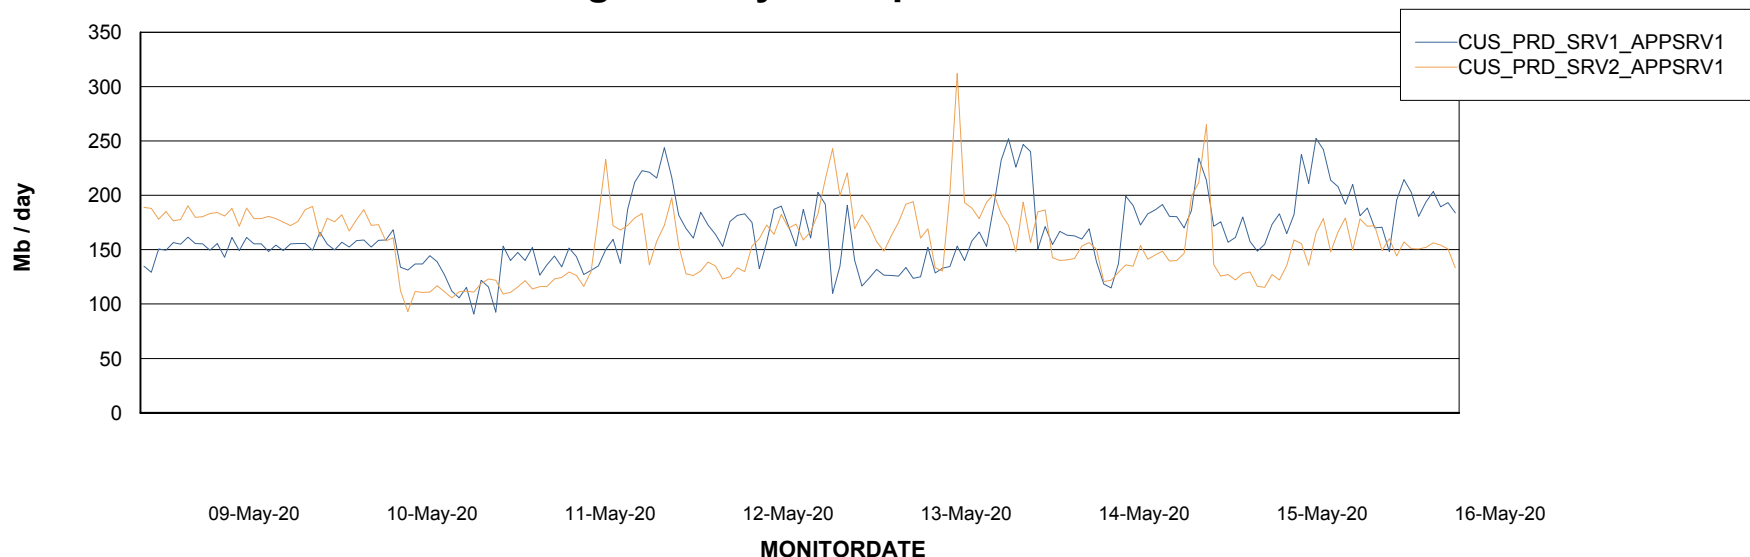

ABSSolute Application Server Services

Avg memory used per ABS Server Service