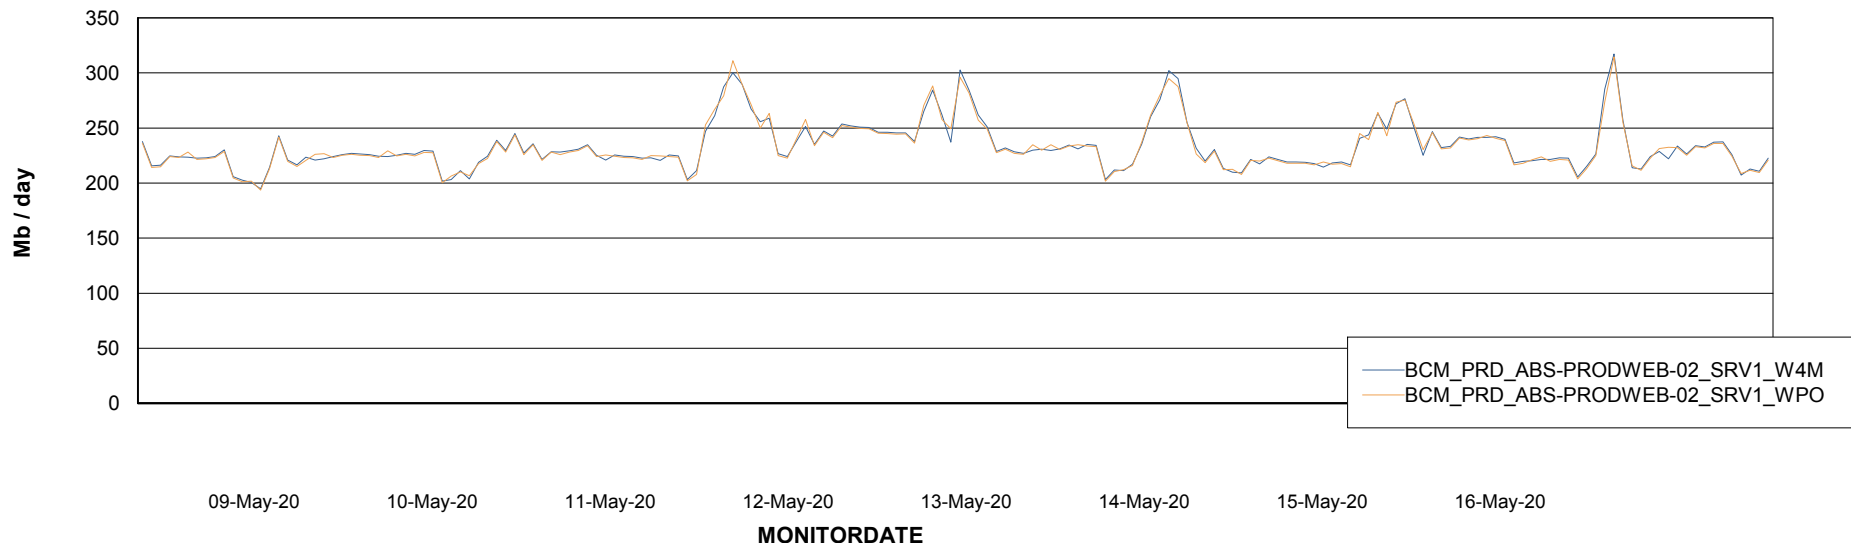

ABSSolute Web Component Services

Avg memory used per ABS Web component