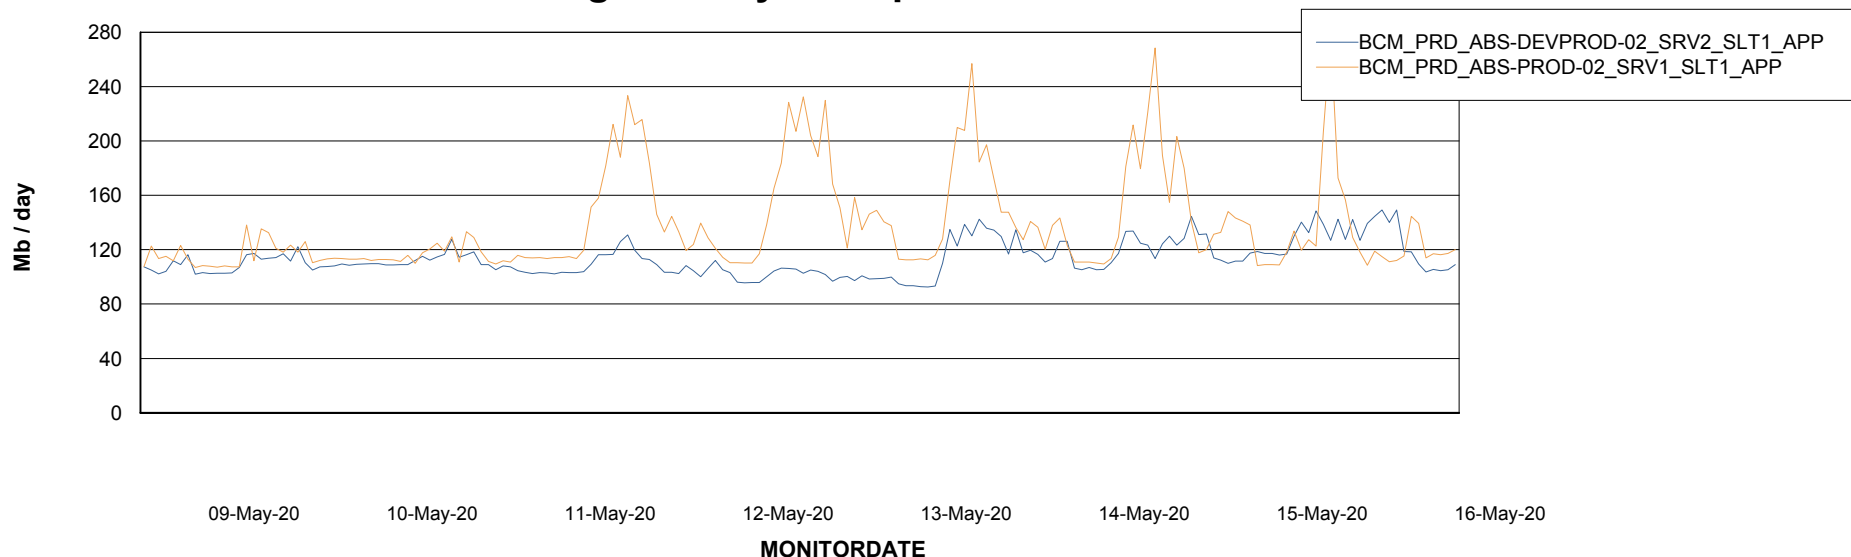

ABSSolute Application Server Services

Avg memory used per ABS Server Service