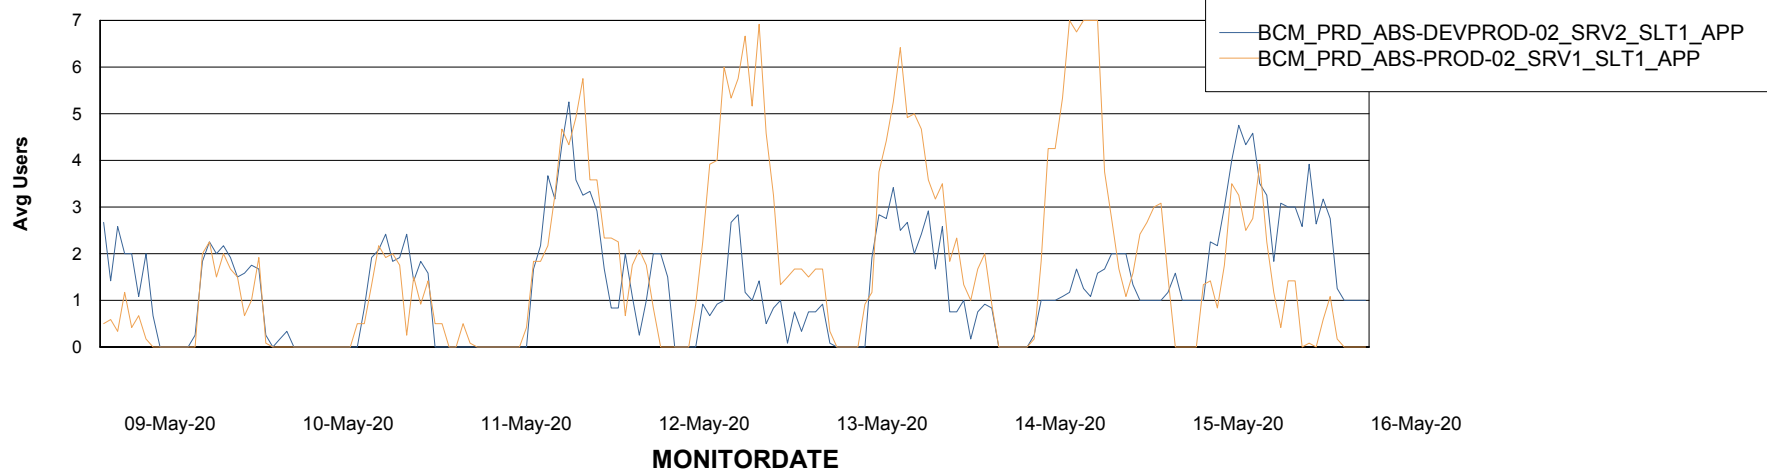

Avg users per day per ABS server