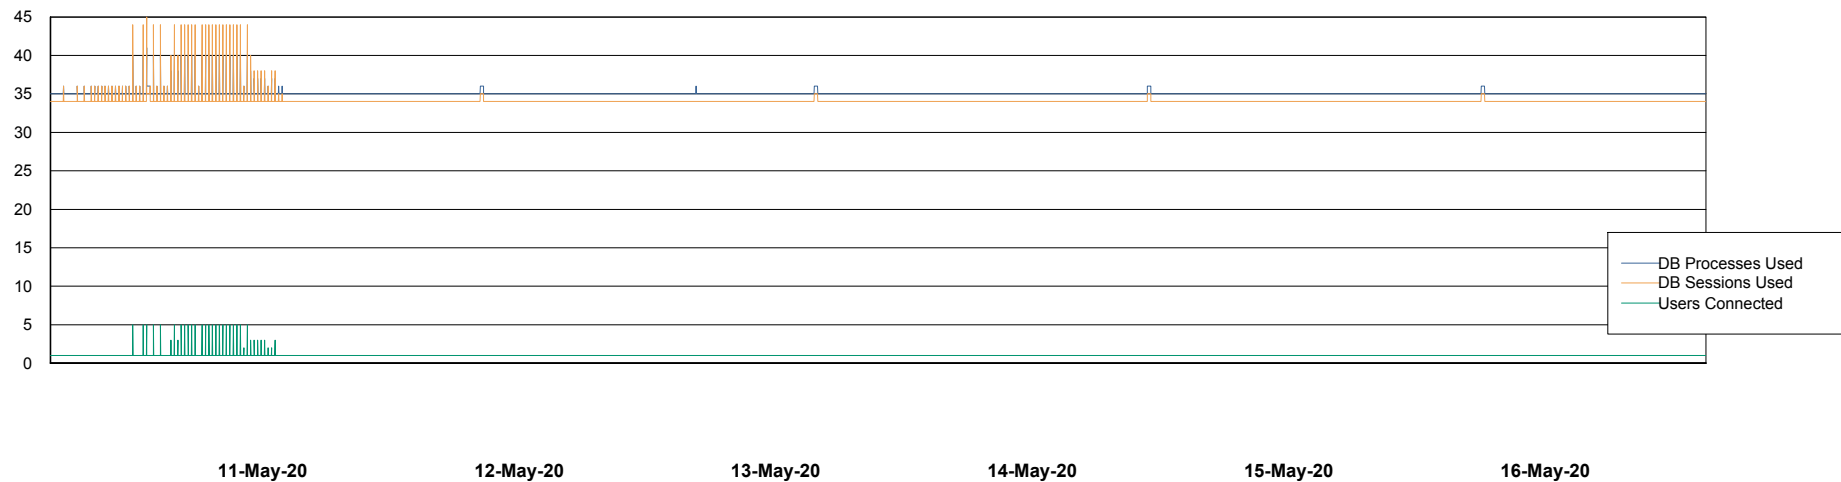

Weekly SLA Customer Report

Customer BCM_Production
Database ID 81

Database Performance BCMDB_ABS1 Production Database

Weekly SLA Customer Report

Customer BCM_Production
Database ID 81

Database Performance BCMDB_ABS1SB Standby Database