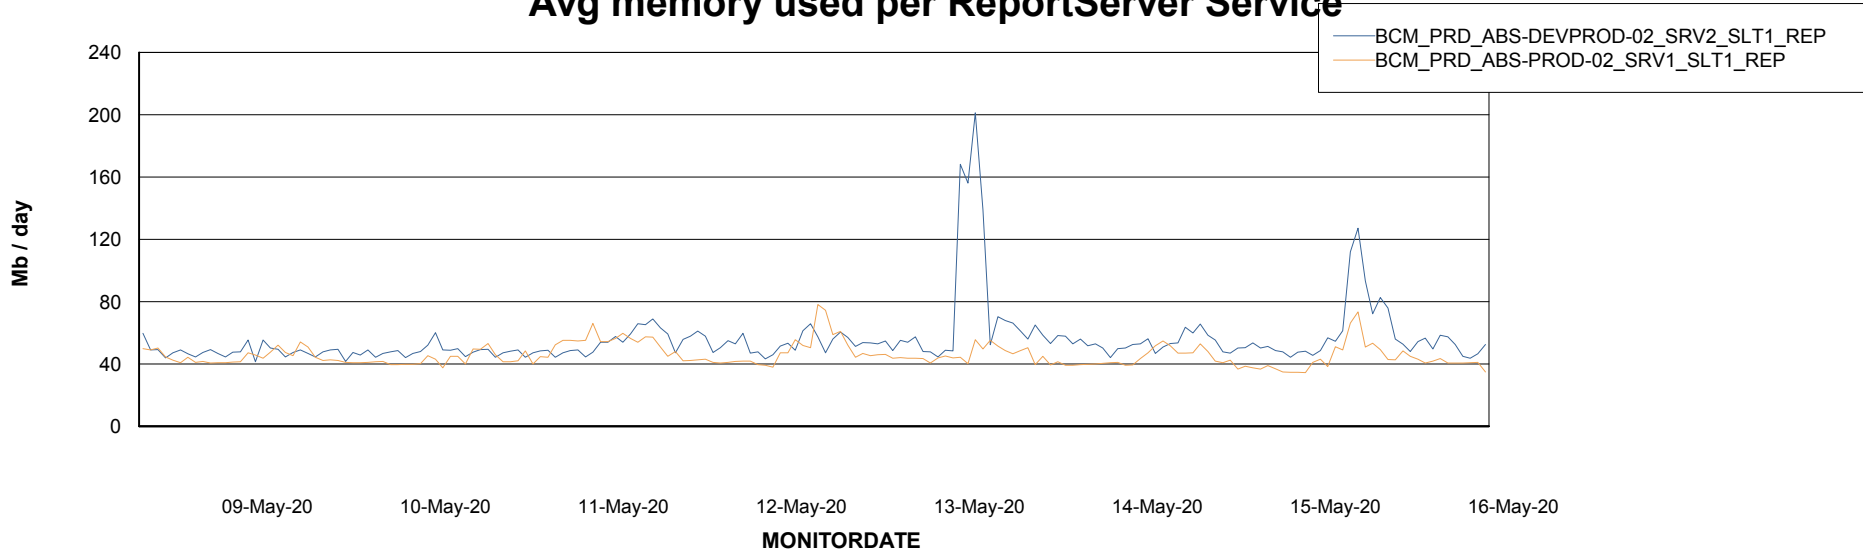

Avg memory used per ABS Server Service

Avg users per day per ABS server

Weekly SLA Customer Report

Customer BCM_Production
Database ID 81

ABSSolute Application ReportServer Services

Avg memory used per ReportServer Service