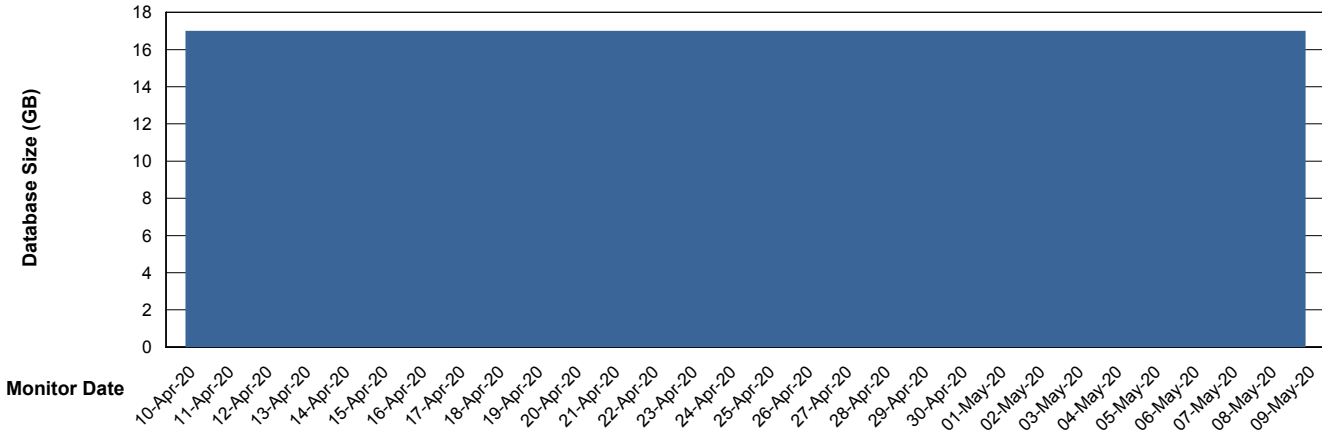

Weekly SLA Customer Report

Customer WBL_Production
Database ID 40

Database Performance WBLDB_Production

Weekly SLA Customer Report

Customer WBL_Production
Database ID 40

Database Performance WBLDB_Standby

Weekly SLA Customer Report

Customer WBL_Production
 Database ID 40

DATABASE SIZE WBLDB_Production

Database growth over last month

Database Tablespace WBLDB_Production

Date	Tablespace Name	Filesize (Gb)	Usedsize (Gb)	Percentage free
09-May-20	ABSDATA	9	7	22
	INDX	12	9	25
08-May-20	ABSDATA	9	7	22
	INDX	12	9	25
07-May-20	ABSDATA	9	7	22
	INDX	12	9	25
06-May-20	ABSDATA	9	7	22
	INDX	12	9	25
05-May-20	ABSDATA	9	7	22
	INDX	12	9	25
04-May-20	ABSDATA	9	7	22
	INDX	12	9	25
03-May-20	ABSDATA	9	7	22
	INDX	12	9	25