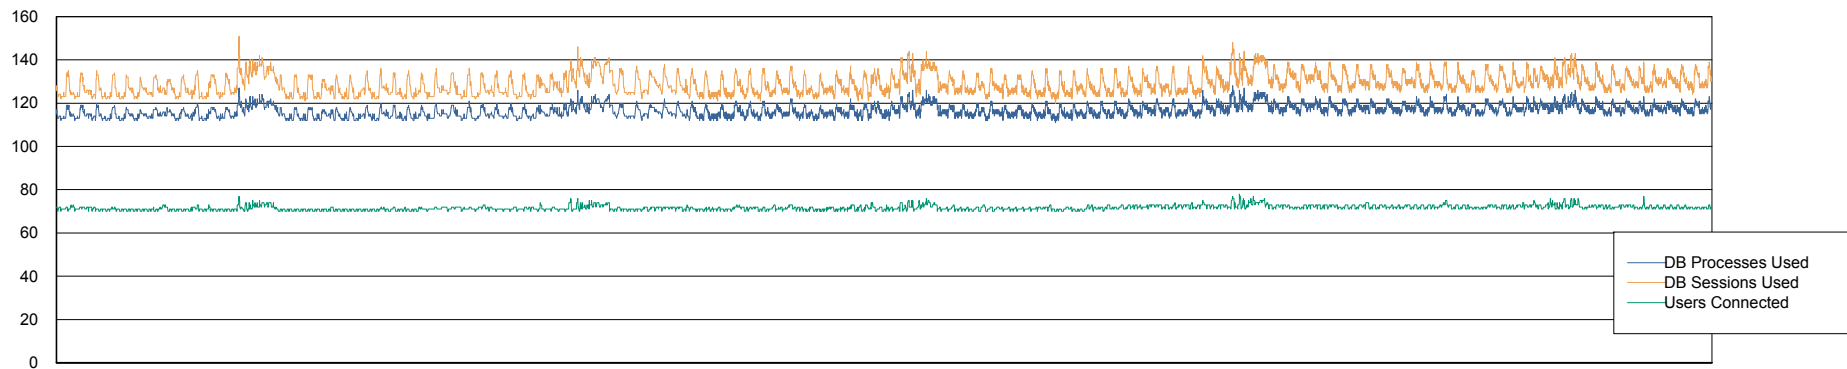

Database Performance VOSBIDB_Production

04-May-20 05-May-20 06-May-20 07-May-20 08-May-20 09-May-20