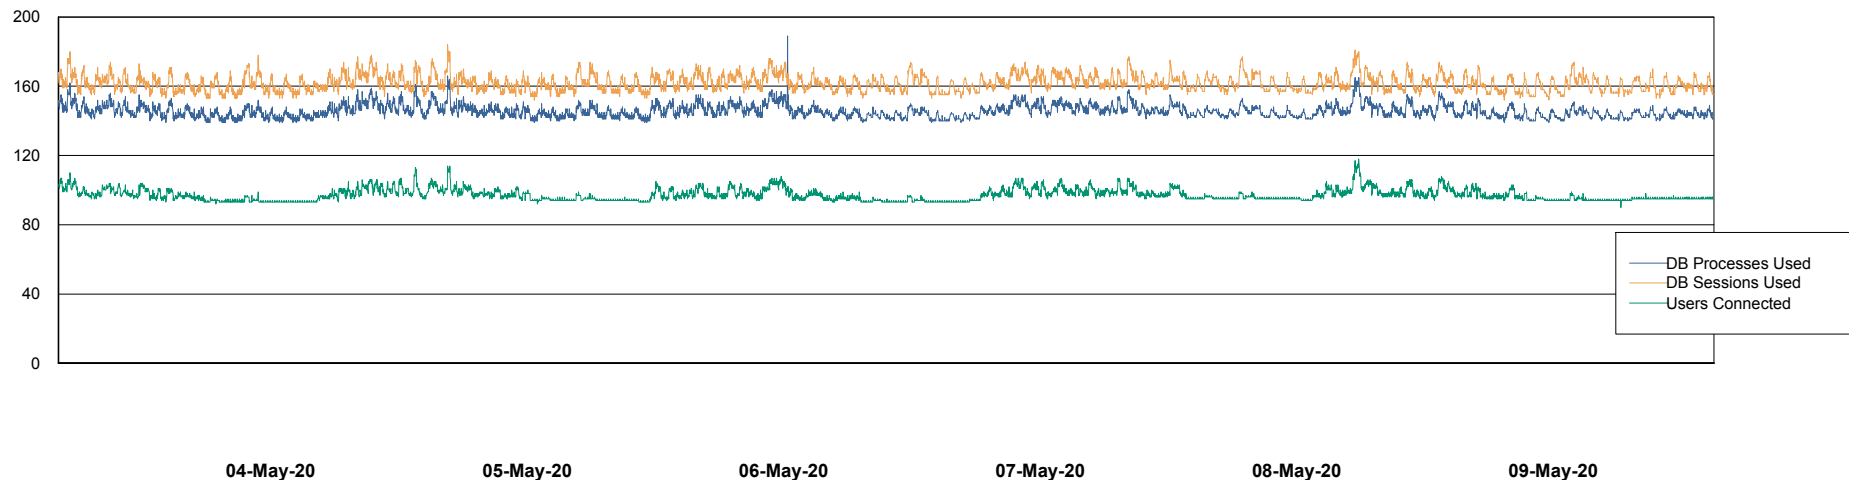

Database Performance VOSDB_Production