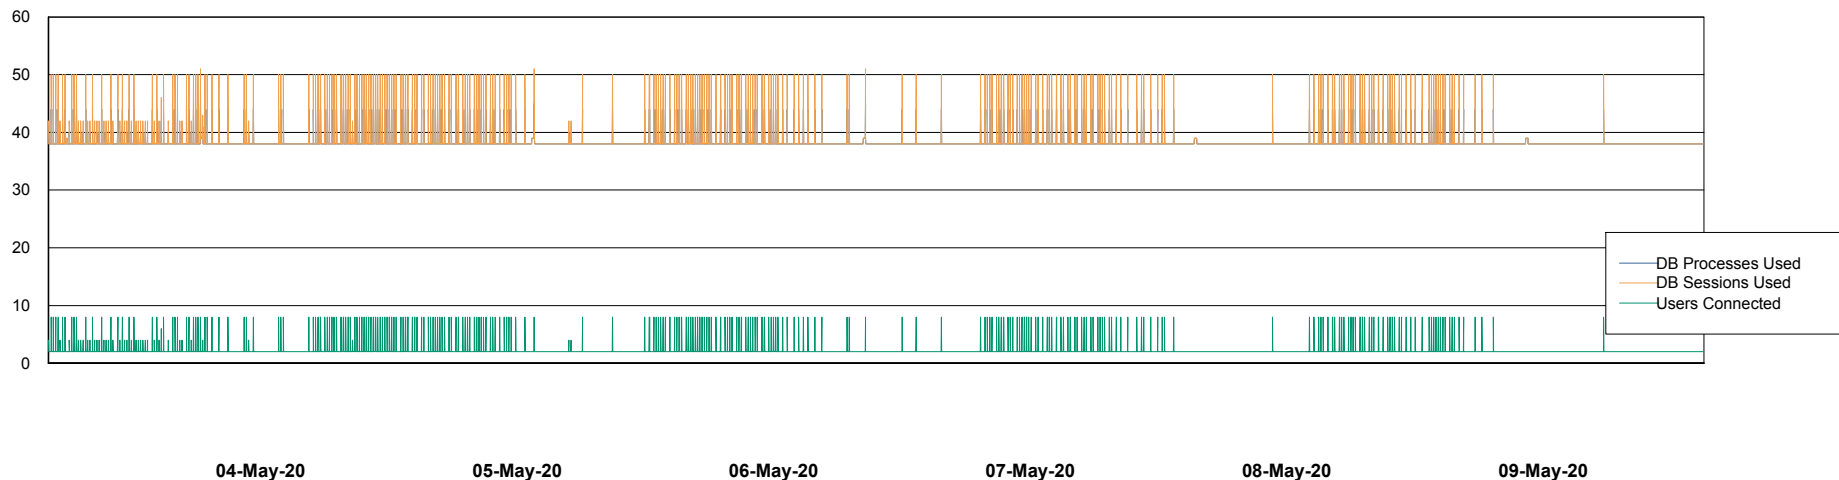

Weekly SLA Customer Report

Customer VOS_Production
Database ID 68

Database Performance VOSDB_Production

Weekly SLA Customer Report

Customer VOS_Production
Database ID 68

Database Performance VOSDB_Standby

Weekly SLA Customer Report