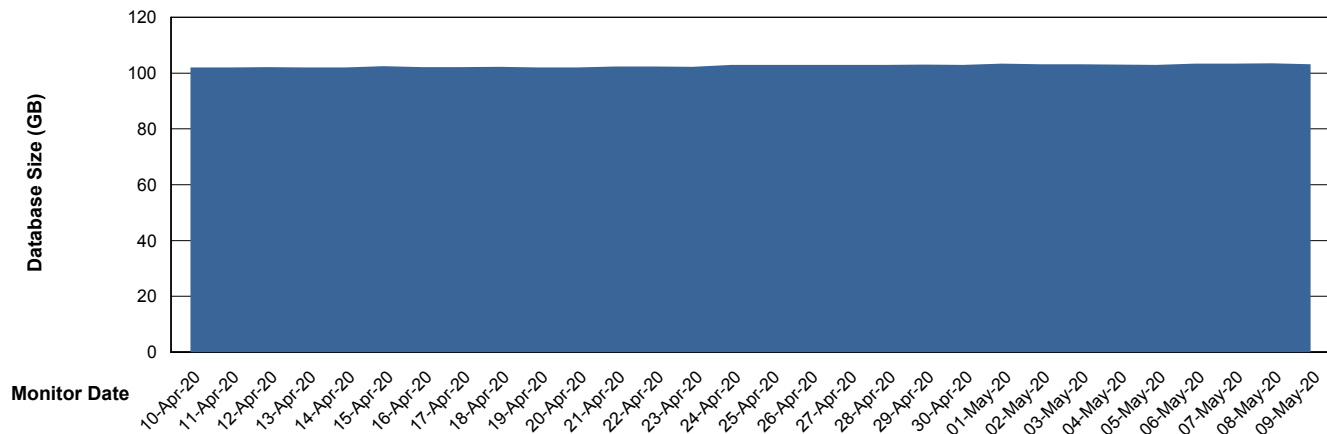

DATABASE SIZE VOSBIDB_Production

Database growth over last month