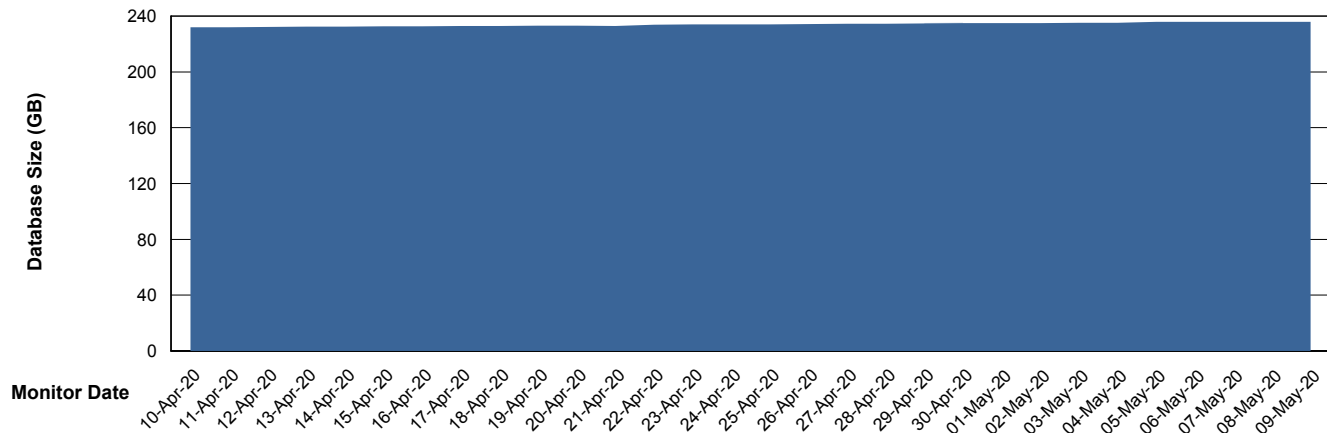

Customer VOS_Production
Database ID 68

DATABASE SIZE VOSBIDB_Production

Database growth over last month

DATABASE SIZE VOSDB_Production

Database growth over last month

Weekly SLA Customer Report

Customer VOS_Production
 Database ID 68

Database Tablespace VOSBIDB_Production

Date	Tablespace Name	Filesize (Gb)	Usedsize (Gb)	Percentage free
09-May-20	ABSDATA	70	42	40
	INDX	74	55	26
08-May-20	ABSDATA	70	42	40
	INDX	74	55	26
07-May-20	ABSDATA	70	42	40
	INDX	74	55	26
06-May-20	ABSDATA	70	42	40
	INDX	74	55	26
05-May-20	ABSDATA	70	42	40
	INDX	74	55	26
04-May-20	ABSDATA	70	42	40
	INDX	74	55	26
03-May-20	ABSDATA	70	42	40
	INDX	74	55	26