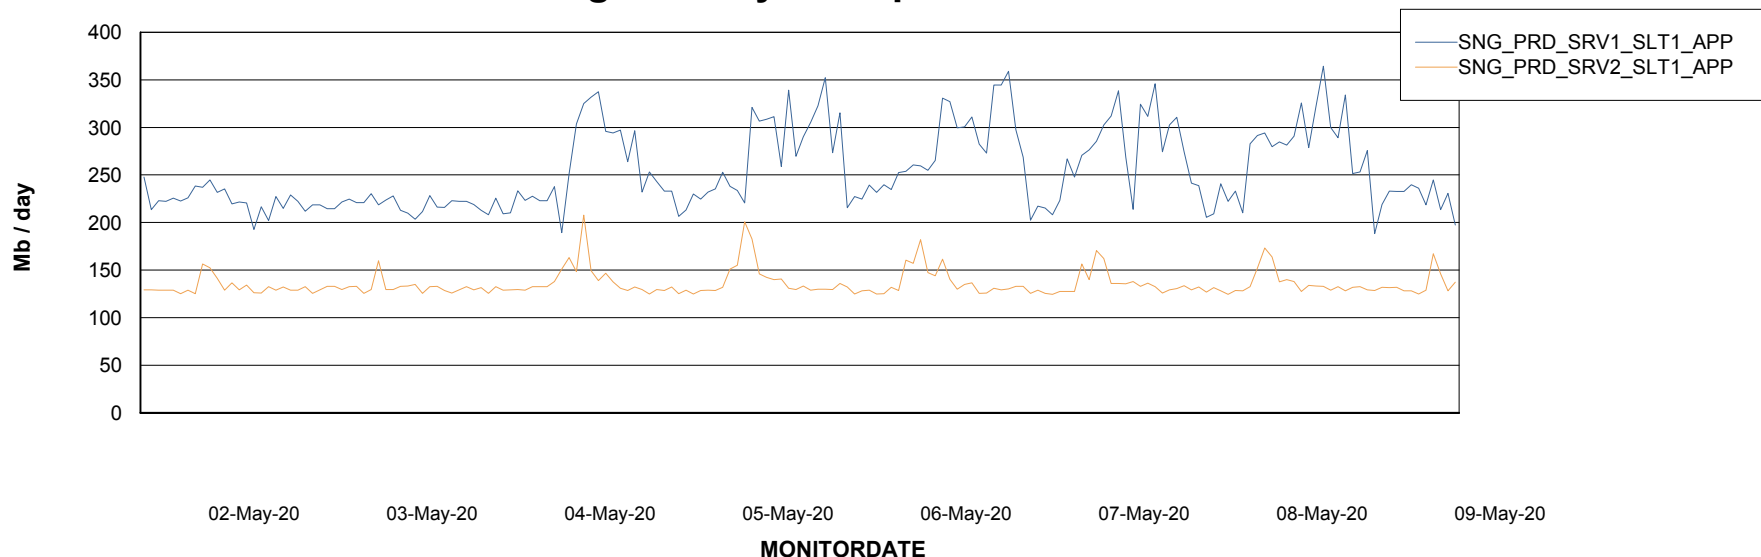

Weekly SLA Customer Report

Customer SNG_Production
 Database ID 70

DATABASE SIZE SNGDB_Production

Database growth over last month

Database Tablespace SNGDB_Production

Date	Tablespace Name	Filesize (Gb)	Usedsize (Gb)	Percentage free
09-May-20	ABSDATA	40	23	43
	INDX	80	55	31
08-May-20	ABSDATA	40	23	43
	INDX	80	55	31
07-May-20	ABSDATA	40	23	43
	INDX	80	55	31
06-May-20	ABSDATA	40	23	43
	INDX	80	55	31
05-May-20	ABSDATA	40	23	43
	INDX	80	55	31
04-May-20	ABSDATA	40	23	43
	INDX	80	55	31
03-May-20	ABSDATA	40	23	43
	INDX	80	55	31

Weekly SLA Customer Report

Customer SNG_Production
Database ID 70

ABSSolute Application Server Services

Avg memory used per ABS Server Service

Avg users per day per ABS server

Weekly SLA Customer Report

Customer SNG_Production
Database ID 70