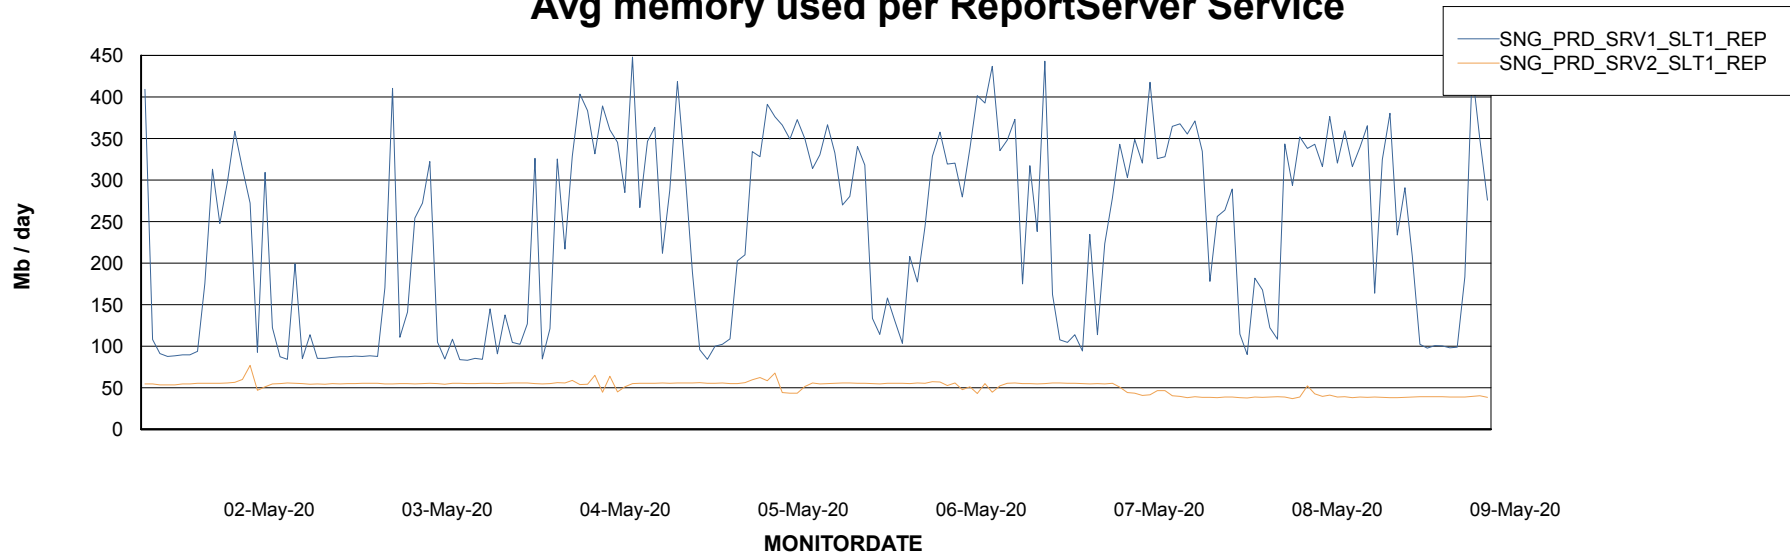

ABSSolute Application ReportServer Services

Avg memory used per ReportServer Service