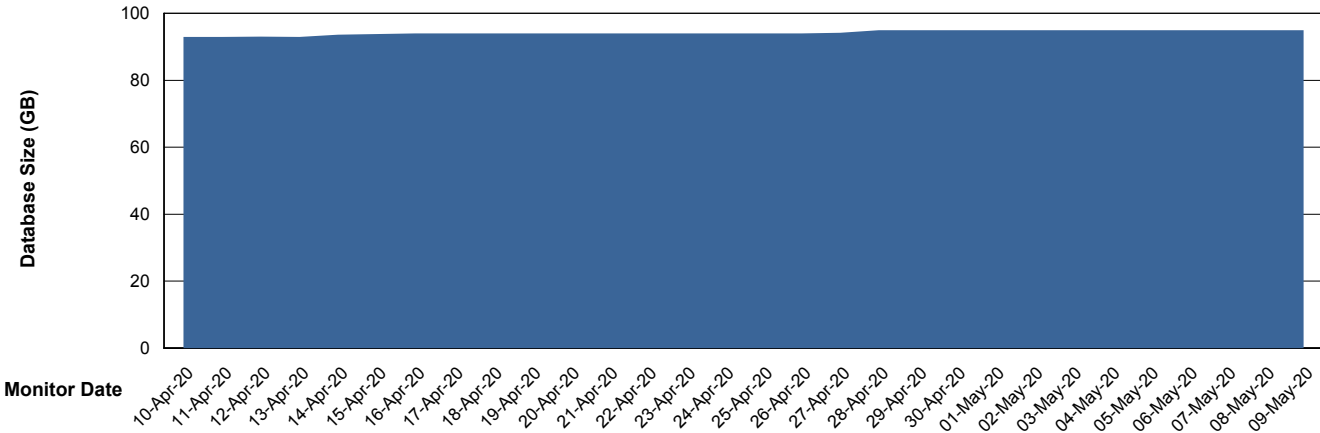

DATABASE SIZE SNGDB_Production

Database growth over last month

Database Tablespace SNGDB_Production

Date	Tablespace Name	Filesize (Gb)	Usedsize (Gb)	Percentage free
09-May-20	ABSDATA	40	23	43
	INDX	80	55	31
08-May-20	ABSDATA	40	23	43
	INDX	80	55	31
07-May-20	ABSDATA	40	23	43
	INDX	80	55	31
06-May-20	ABSDATA	40	23	43
	INDX	80	55	31
05-May-20	ABSDATA	40	23	43
	INDX	80	55	31
04-May-20	ABSDATA	40	23	43
	INDX	80	55	31
03-May-20	ABSDATA	40	23	43
	INDX	80	55	31