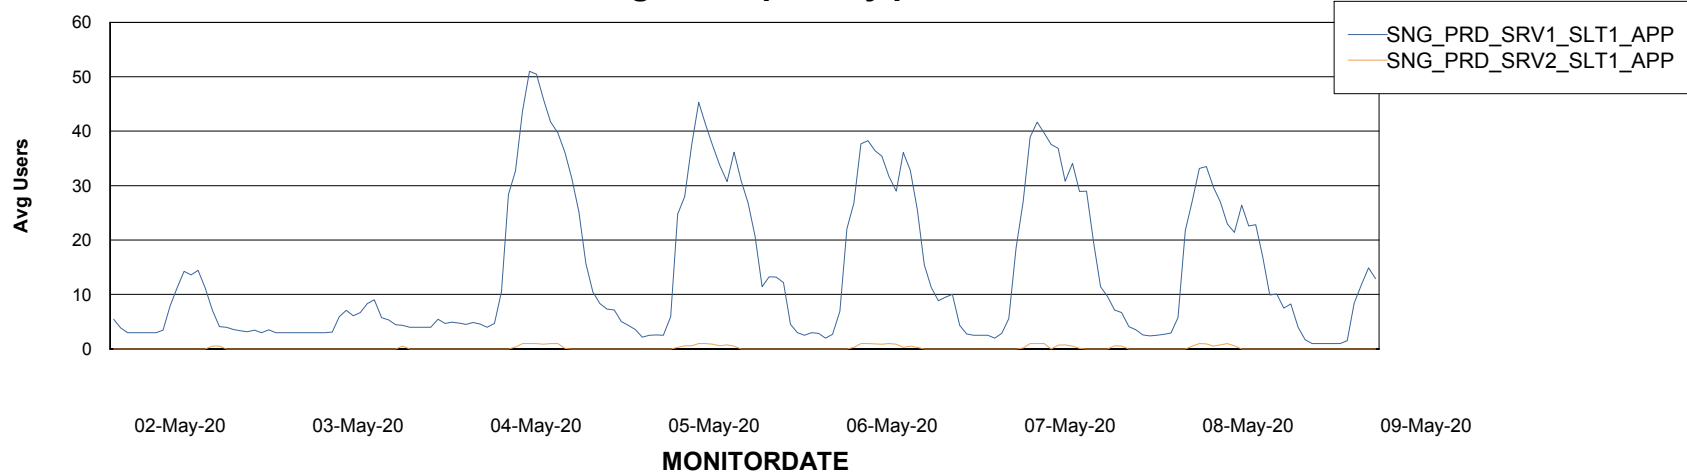

Weekly SLA Customer Report

Customer SNG_Production
Database ID 70

ABSSolute Application Server Services

Avg memory used per ABS Server Service

Avg users per day per ABS server

Weekly SLA Customer Report

Customer SNG_Production
Database ID 70