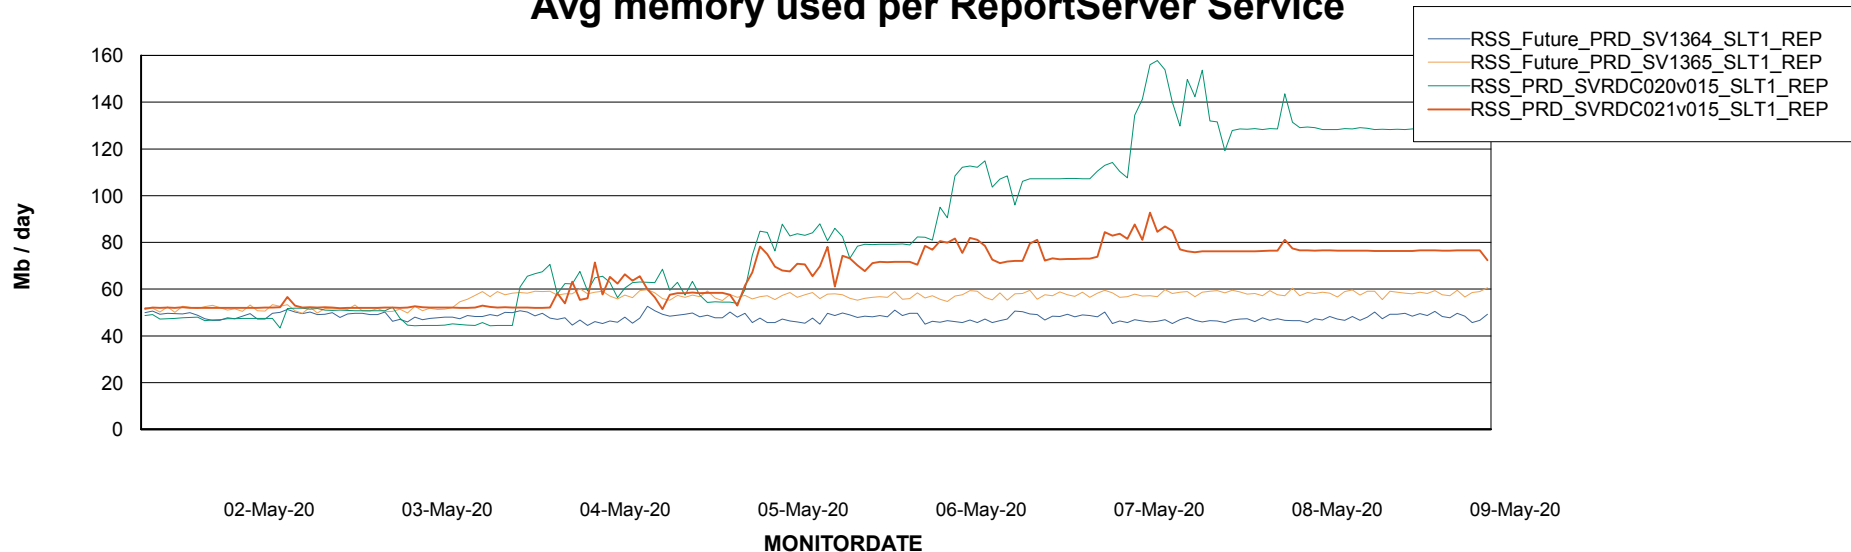

ABSSolute Application ReportServer Services

Avg memory used per ReportServer Service