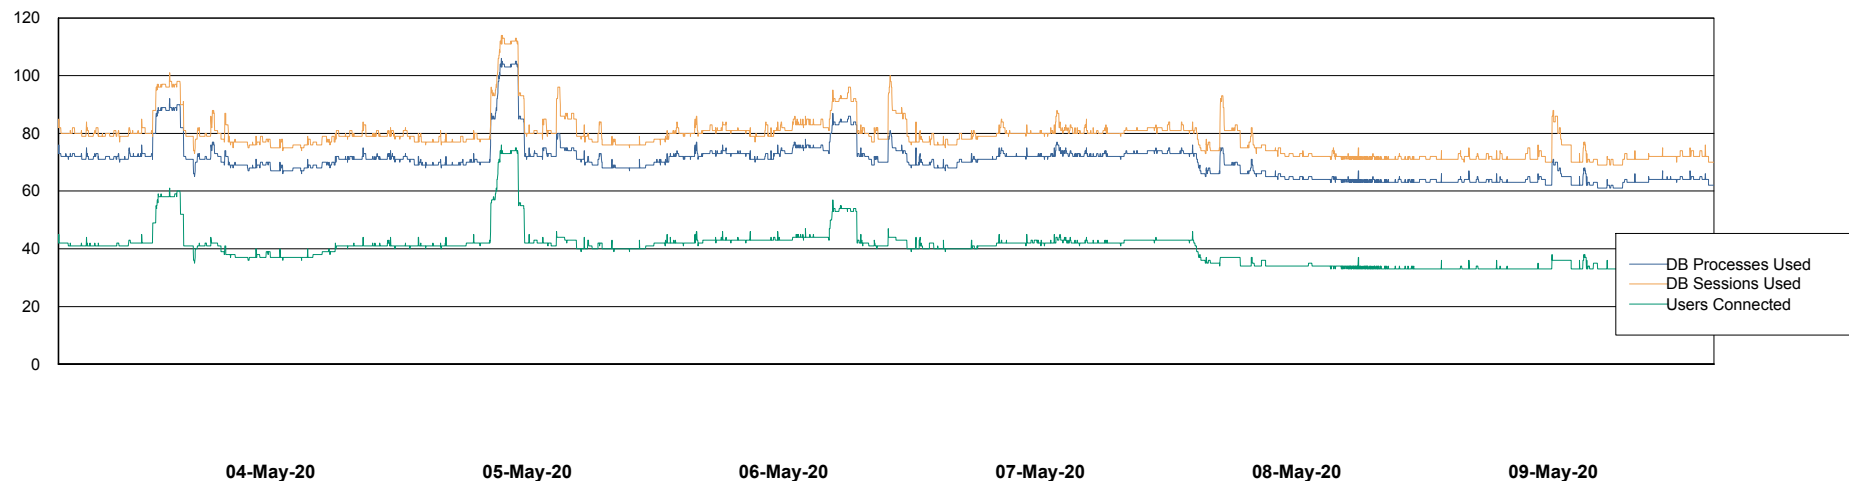

Database Performance RSSDB_Production