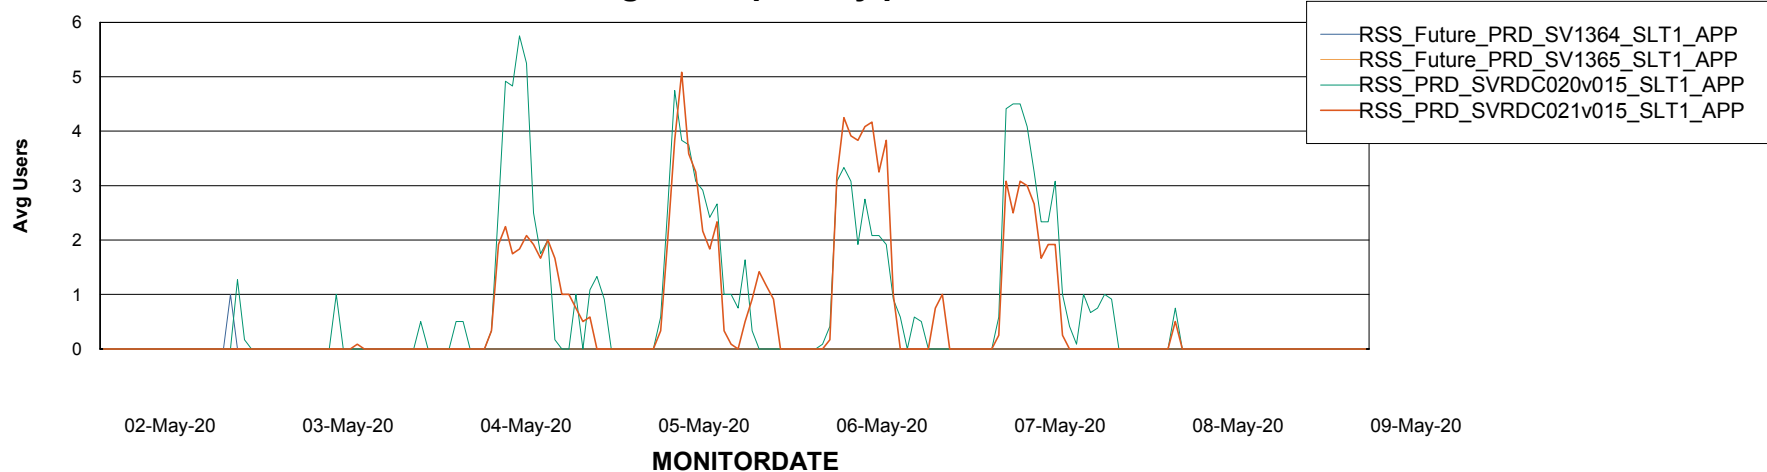

Avg users per day per ABS server