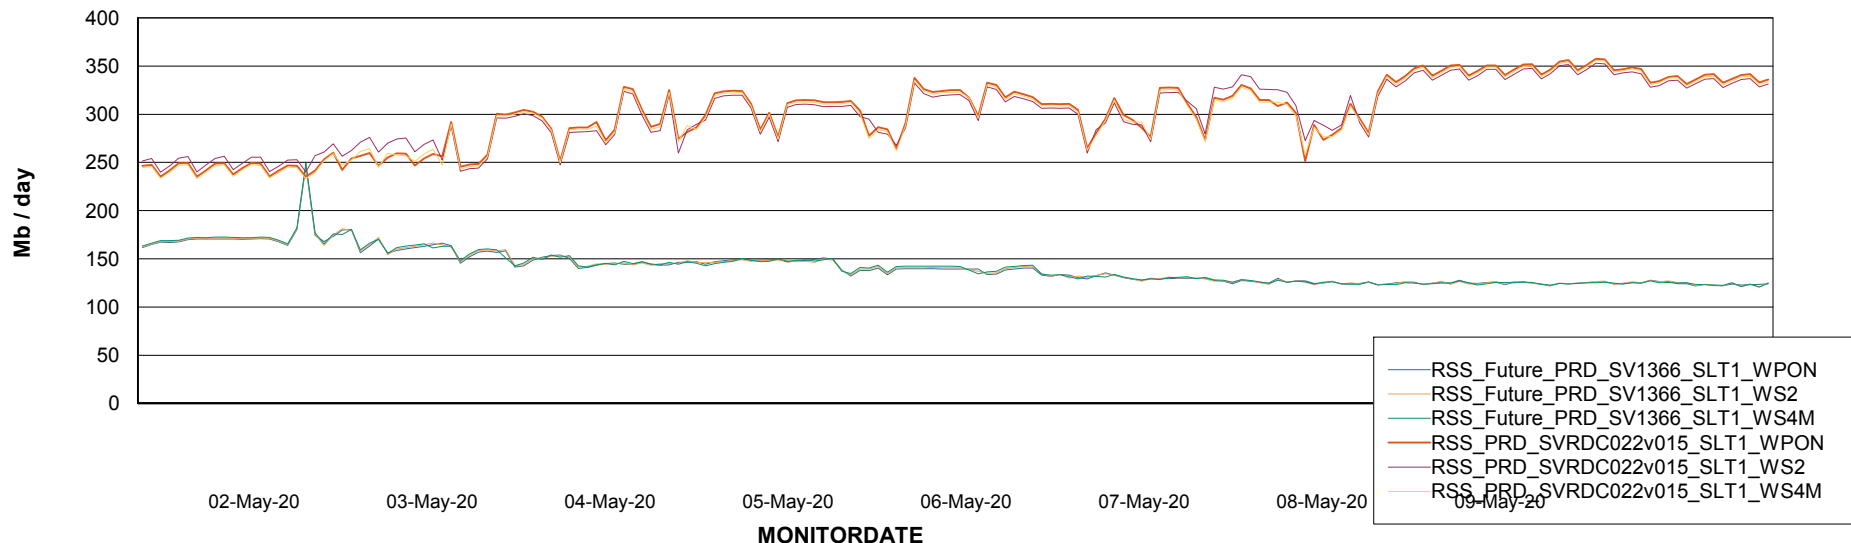

ABSSolute Web Component Services

Avg memory used per ABS Web component