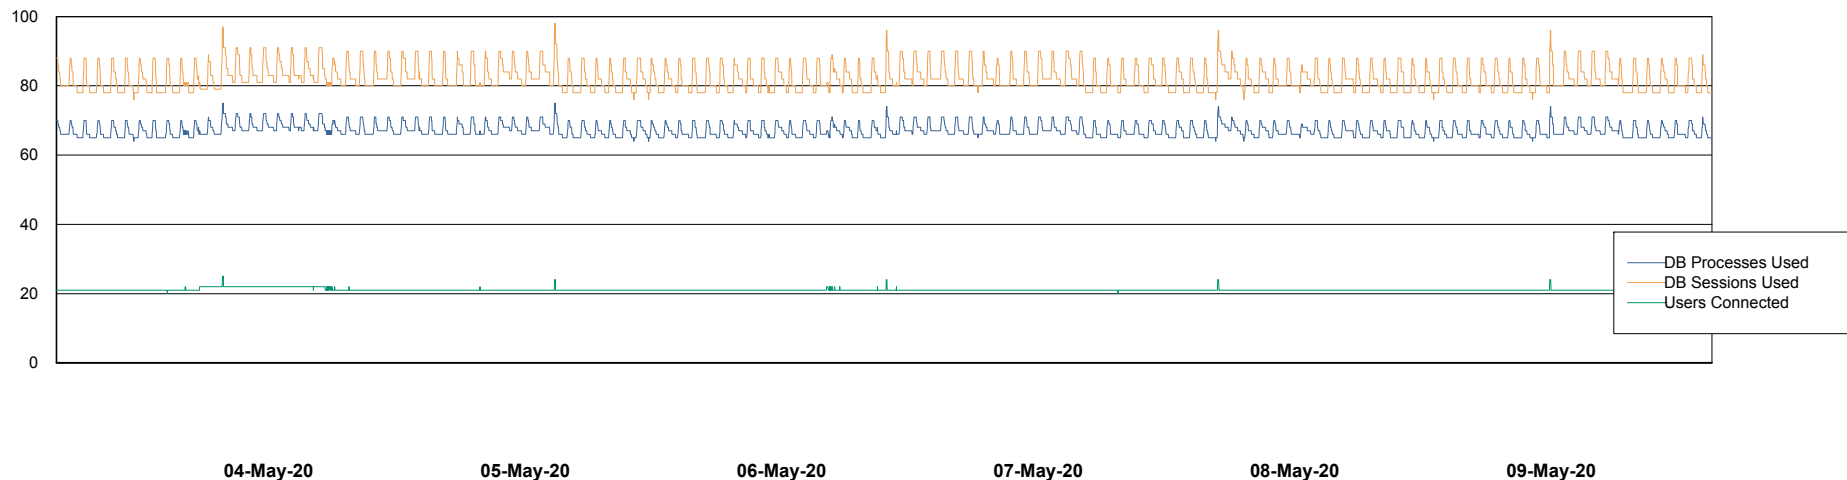

Database Performance RSS_DB_Future_Primary