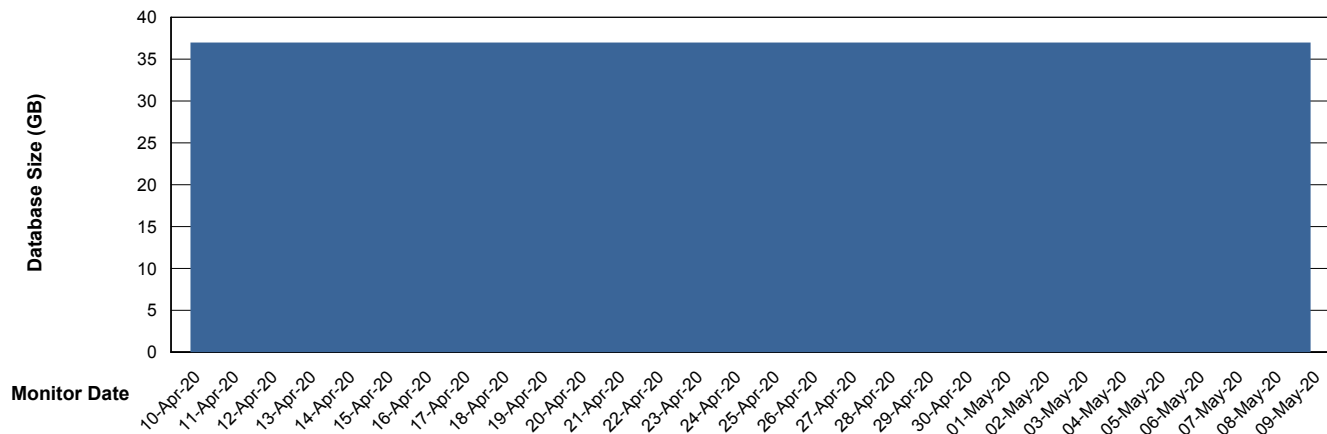

DATABASE SIZE RSS_DB_Future_Primary

Database growth over last month