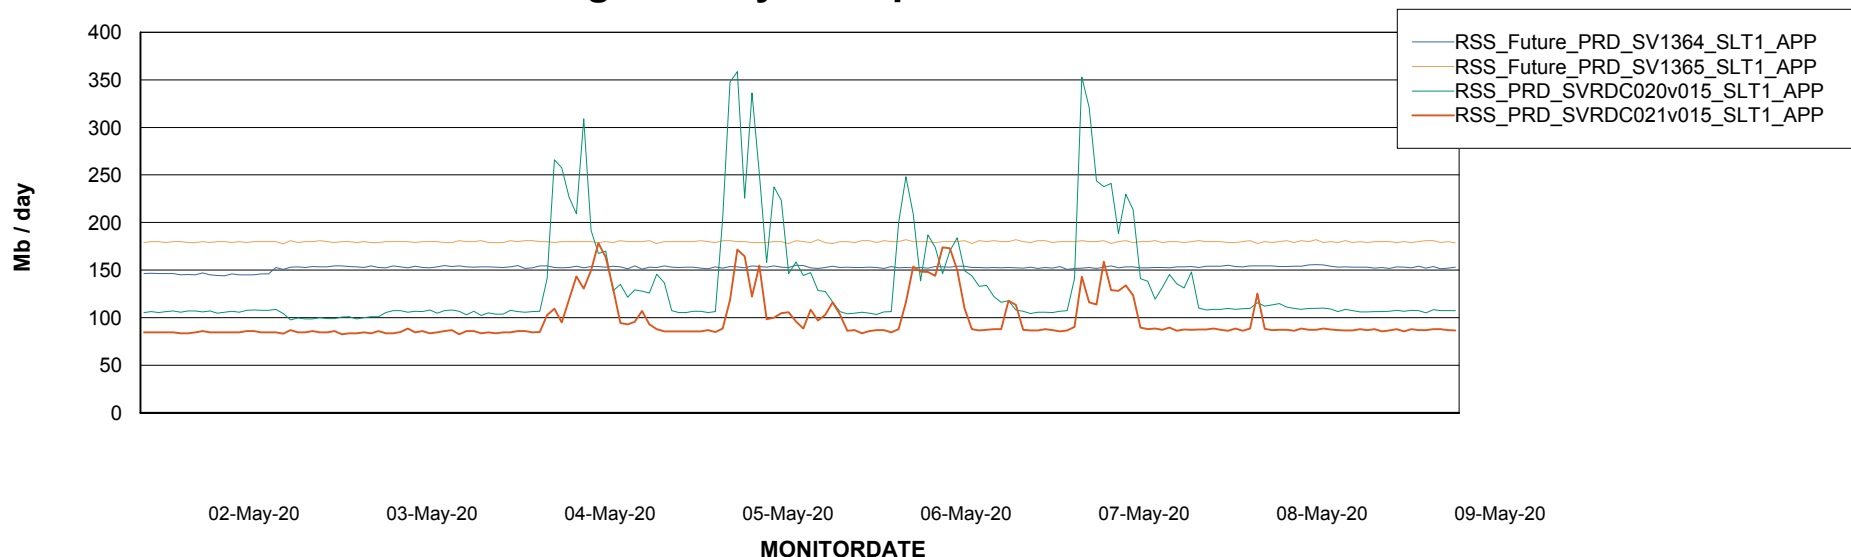

ABSSolute Application Server Services

Avg memory used per ABS Server Service