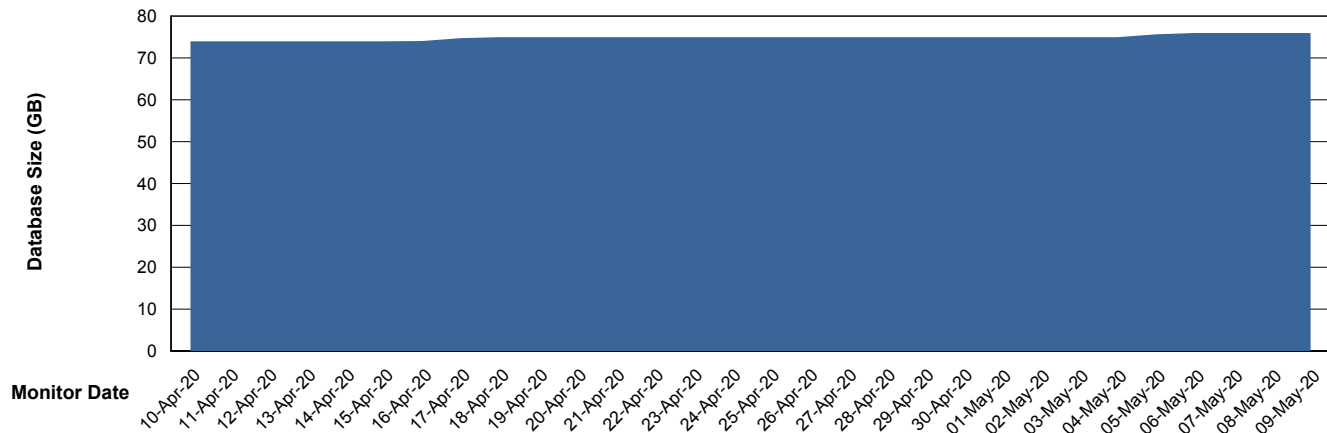

# Weekly SLA Customer Report

Customer RSS Production  
 Database ID 52

DATABASE SIZE RSS\_DB\_Future\_Primary

Database growth over last month

DATABASE SIZE RSSDB\_Production

Database growth over last month