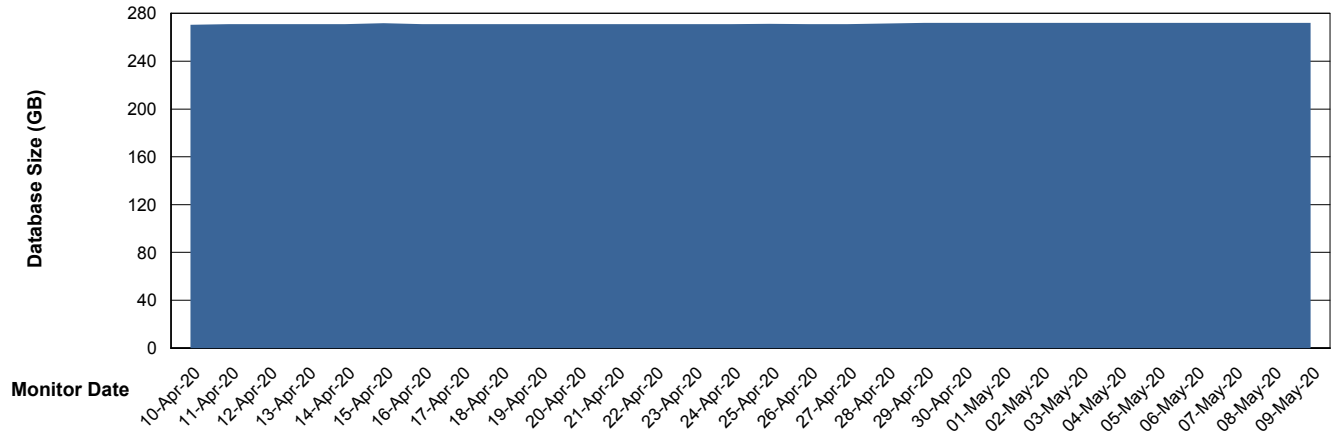

DATABASE SIZE PCODB_Production

Database growth over last month

Database Tablespace PCODB_Production

Date	Tablespace Name	Filesize (Gb)	Usedsize (Gb)	Percentage free
09-May-20	ABSDATA	150	97	35
	INDX	200	142	29
08-May-20	ABSDATA	150	97	35
	INDX	200	142	29
07-May-20	ABSDATA	150	97	35
	INDX	200	142	29
06-May-20	ABSDATA	150	97	35
	INDX	200	142	29
05-May-20	ABSDATA	150	97	35
	INDX	200	142	29
04-May-20	ABSDATA	150	97	35
	INDX	200	142	29
03-May-20	ABSDATA	150	97	35
	INDX	200	142	29