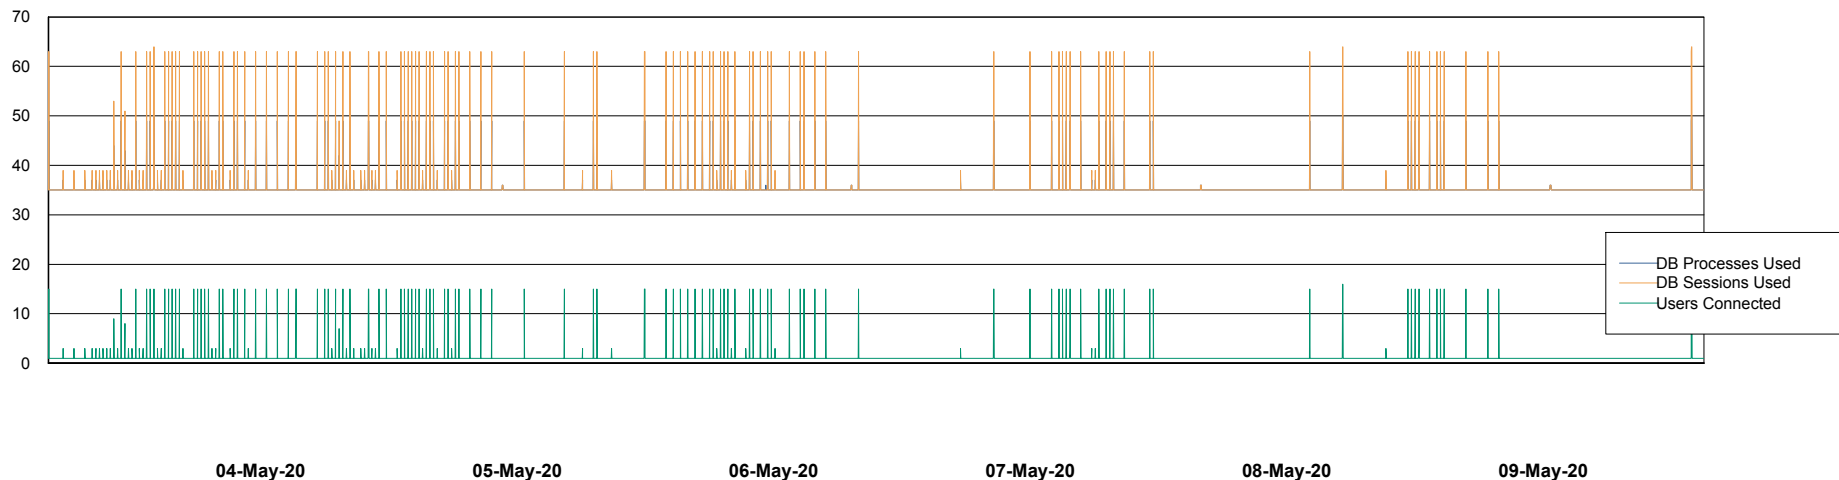

Weekly SLA Customer Report

Customer PCO Production
Database ID 44

Database Performance PCODB_Production

Weekly SLA Customer Report

Customer PCO Production
Database ID 44

Database Performance PCODB_Standby

Weekly SLA Customer Report