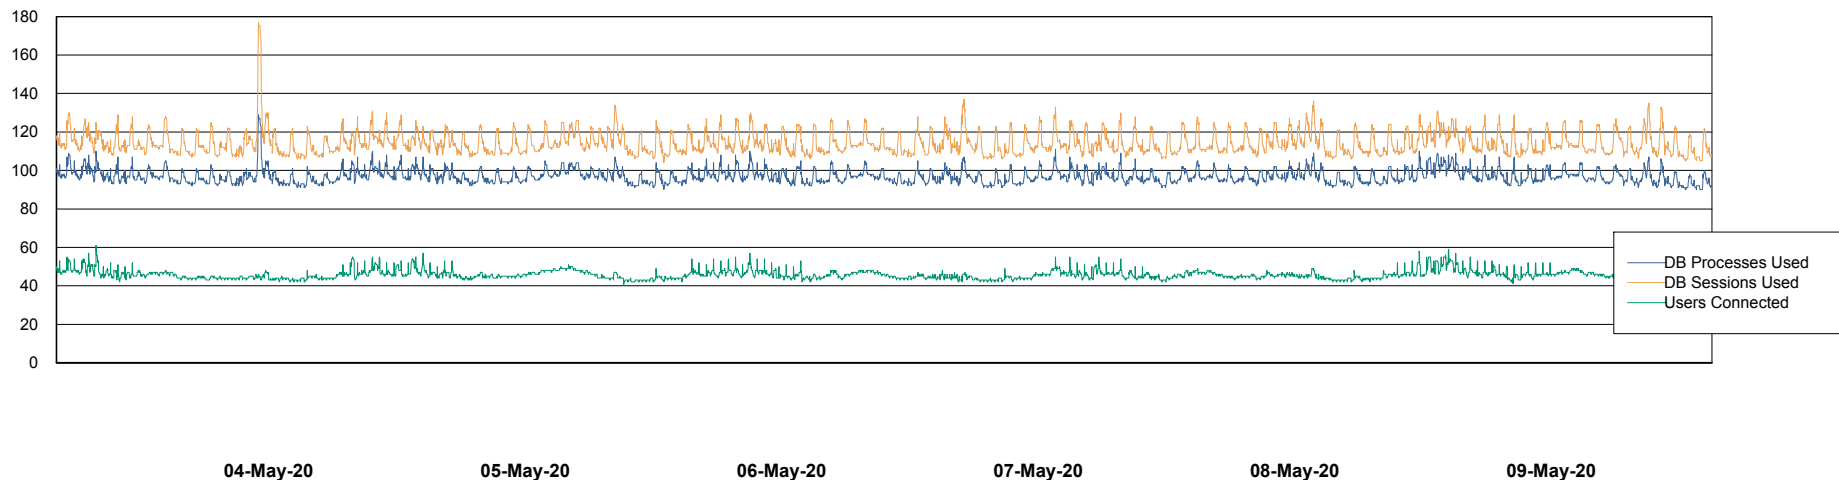

Database Performance PCODB_Production