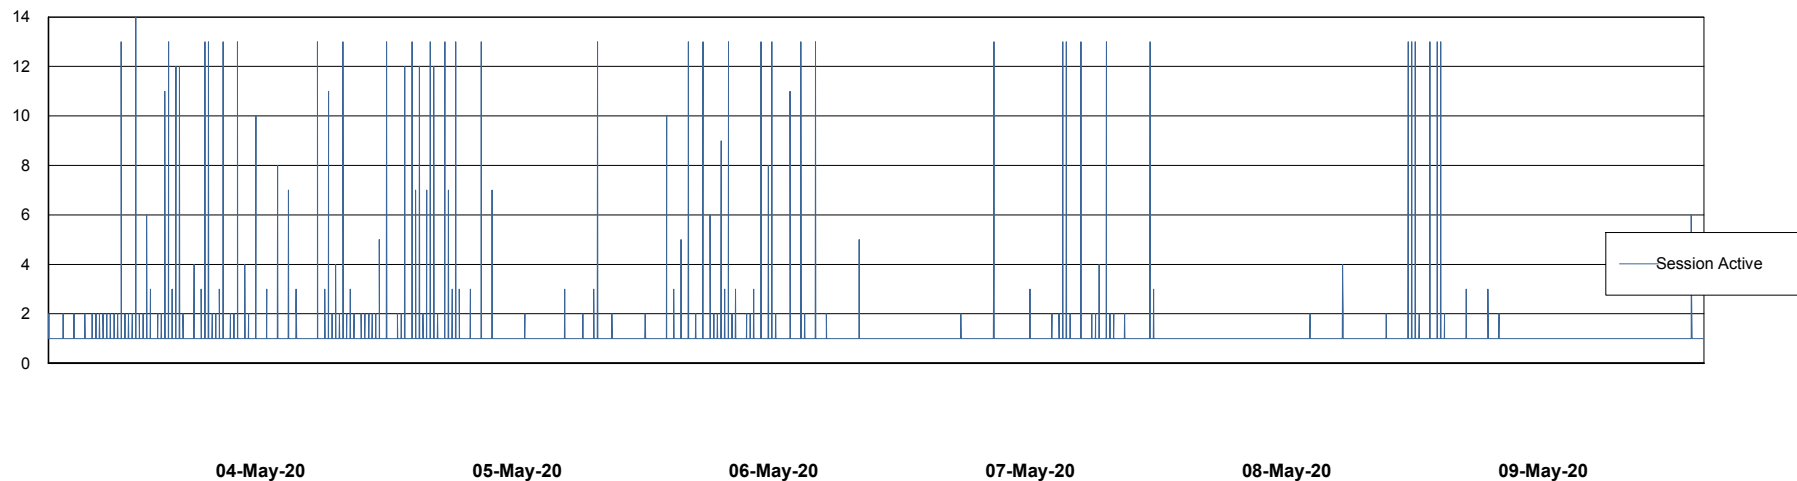

Weekly SLA Customer Report

Customer PCO Production
Database ID 44

Database Performance PCODB_Production

Weekly SLA Customer Report

Customer PCO Production
Database ID 44

Database Performance PCODB_Standby

Weekly SLA Customer Report