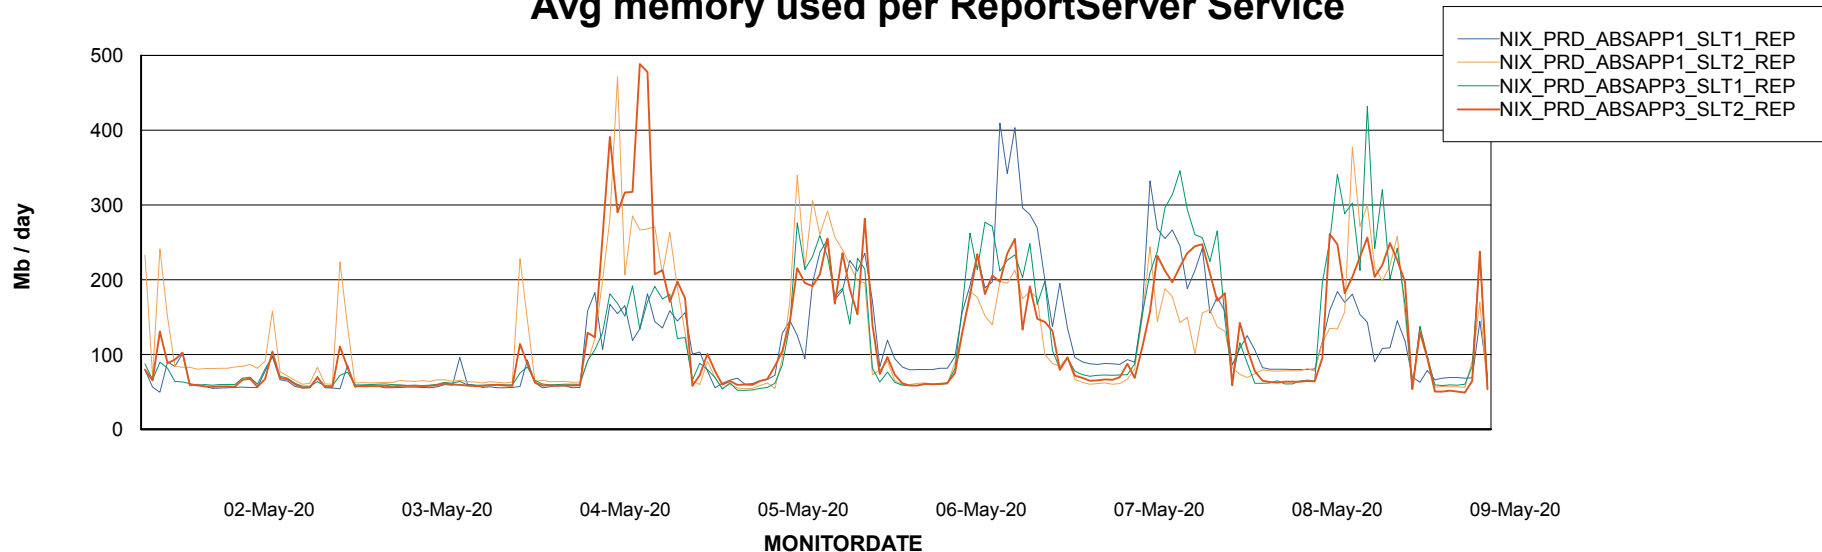

Avg users per day per ABS server

Weekly SLA Customer Report

Customer NIX_Production
Database ID 51

ABSSolute Application ReportServer Services

Avg memory used per ReportServer Service

Weekly SLA Customer Report