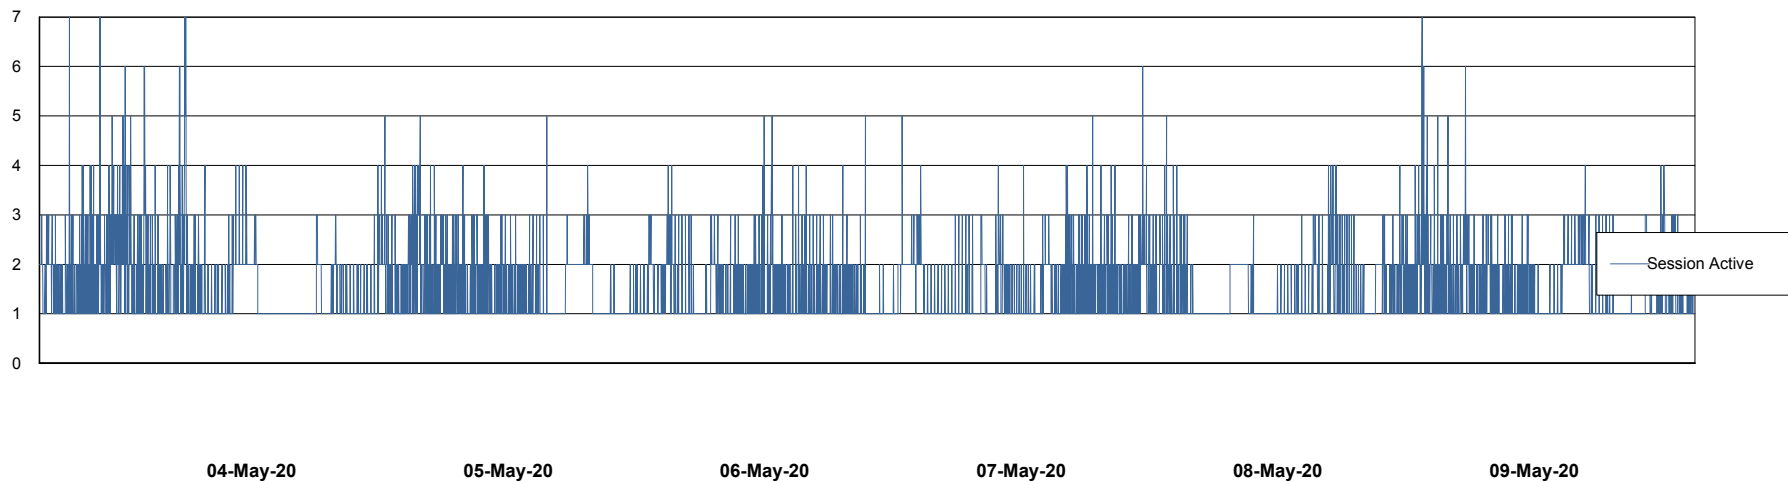

Weekly SLA Customer Report

Customer NIX_Production
Database ID 51

Database Performance NIXDB_BI

Weekly SLA Customer Report

Customer NIX_Production
Database ID 51

Database Performance NIXDB_Production

Weekly SLA Customer Report