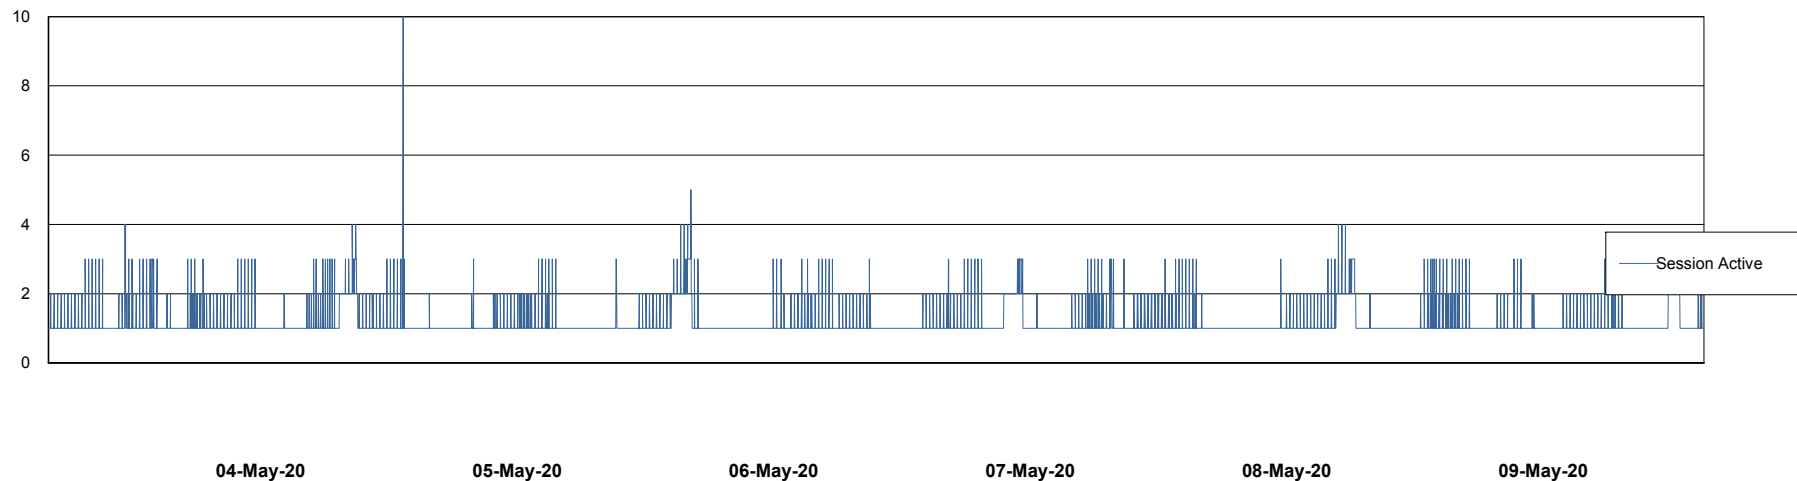

Harddisk Usage NIX_PRD_ORCDB2

	Free disk space on c: (%)	Total disk space on c: (Gb)	Total disk space on d: (Gb)	Free disk space on e: (%)	Total disk space on e: (Gb)	Free disk space on f: (%)	Total disk space on f: (Gb)
09-May-20	92	574	488	74	684	89	488
08-May-20	92	574	488	74	684	89	488
07-May-20	92	574	488	74	684	90	488
06-May-20	92	574	488	74	684	90	488
05-May-20	92	574	488	74	684	91	488
04-May-20	92	574	488	74	684	91	488
03-May-20	92	574	488	74	684	91	488

Weekly SLA Customer Report

Customer NIX_Production
Database ID 51

Database Performance NIXDB_BI

Weekly SLA Customer Report

Customer NIX_Production
Database ID 51

Database Performance NIXDB_Production

Weekly SLA Customer Report