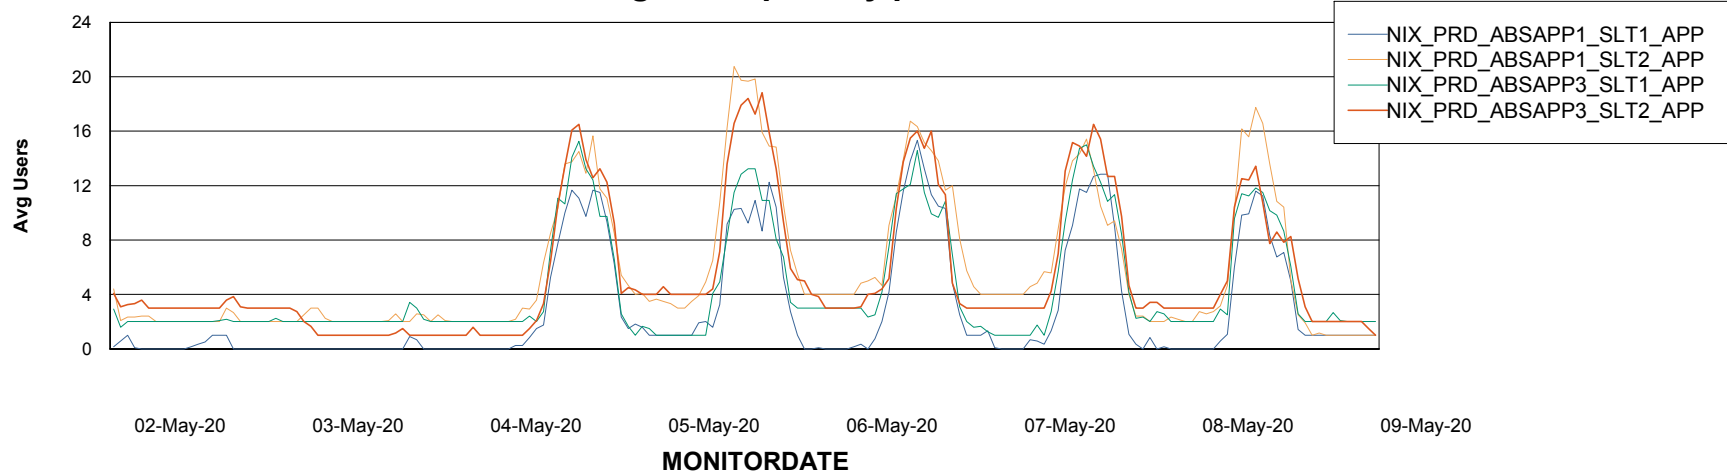

Avg users per day per ABS server