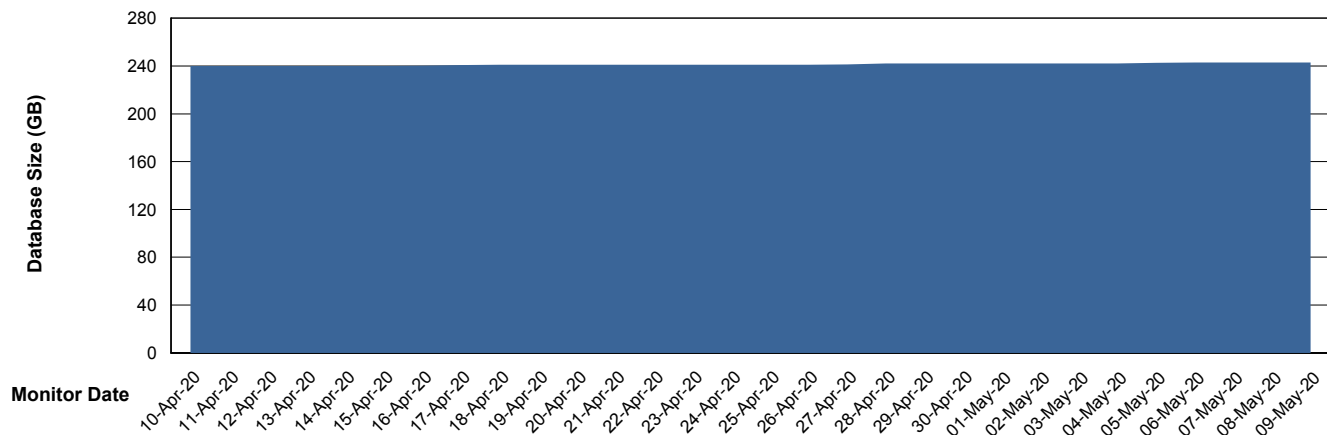

Customer NIX_Production
Database ID 51

Database Performance NIXDB_Standby

Weekly SLA Customer Report

Customer NIX_Production
Database ID 51

DATABASE SIZE NIXDB_BI

Database growth over last month

DATABASE SIZE NIXDB_Production

Database growth over last month

Weekly SLA Customer Report

Customer NIX_Production
Database ID 51

Database Tablespace NIXDB_BI

Date	Tablespace Name	Filesize (Gb)	Usedsize (Gb)	Percentage free
09-May-20	ABSDATA	80	66	18
	INDX	84	69	18
08-May-20	ABSDATA	80	66	18
	INDX	84	69	18
07-May-20	ABSDATA	80	66	18
	INDX	84	69	18
06-May-20	ABSDATA	80	66	18
	INDX	84	69	18
05-May-20	ABSDATA	80	66	18
	INDX	84	68	19
04-May-20	ABSDATA	80	66	18
	INDX	84	68	19
03-May-20	ABSDATA	80	66	18
	INDX	84	68	19