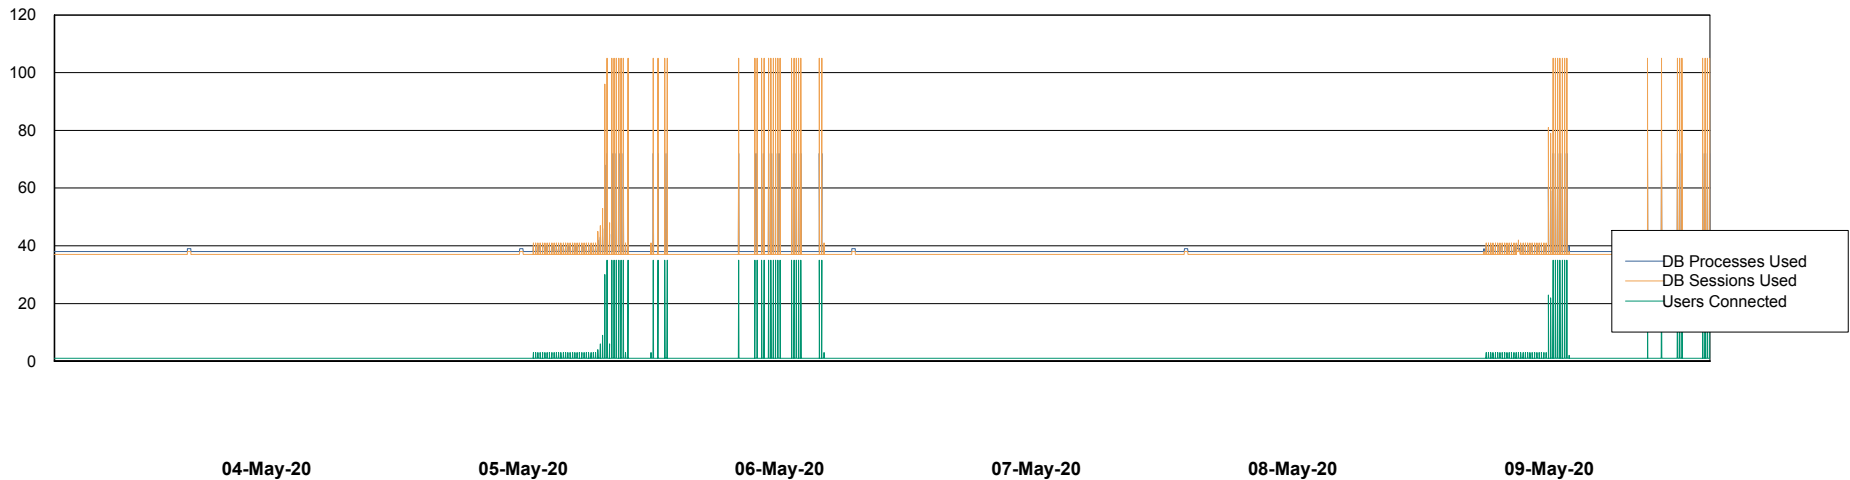

Database Performance NIXDB_Standby