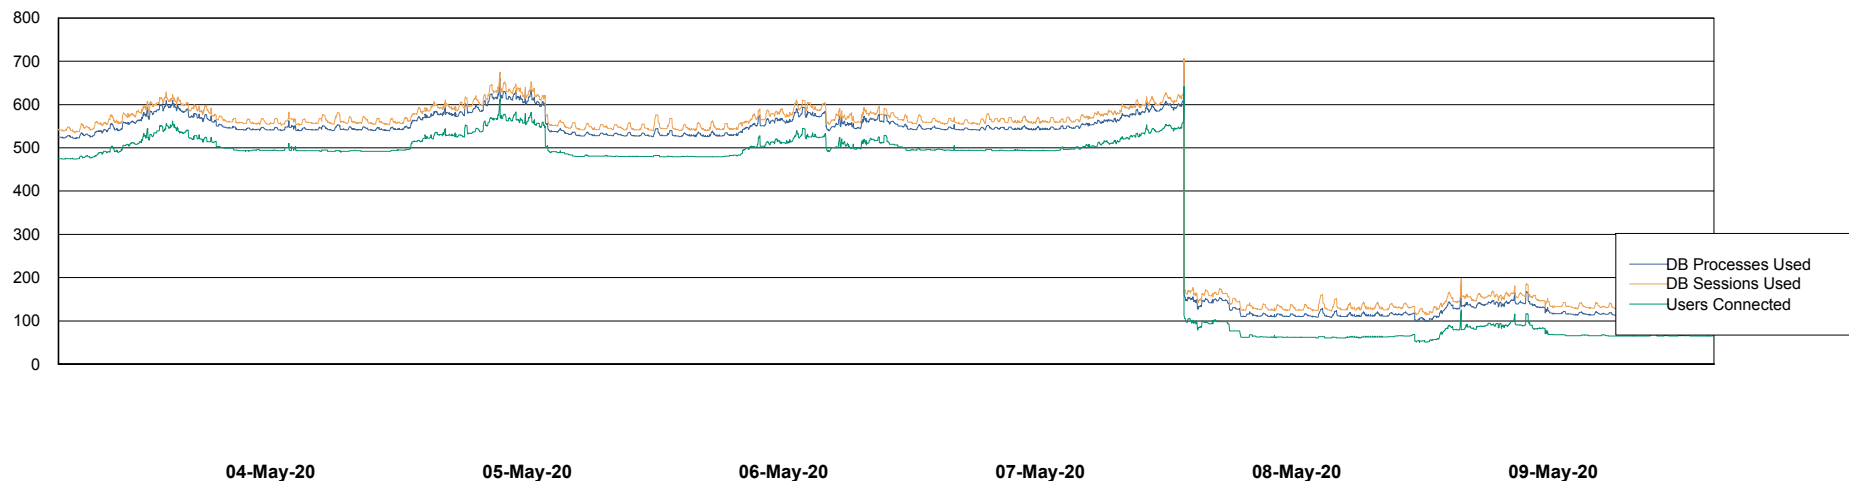

Weekly SLA Customer Report

Customer NIX_Production
Database ID 51

Database Performance NIXDB_BI

Weekly SLA Customer Report

Customer NIX_Production
Database ID 51

Database Performance NIXDB_Production

Weekly SLA Customer Report