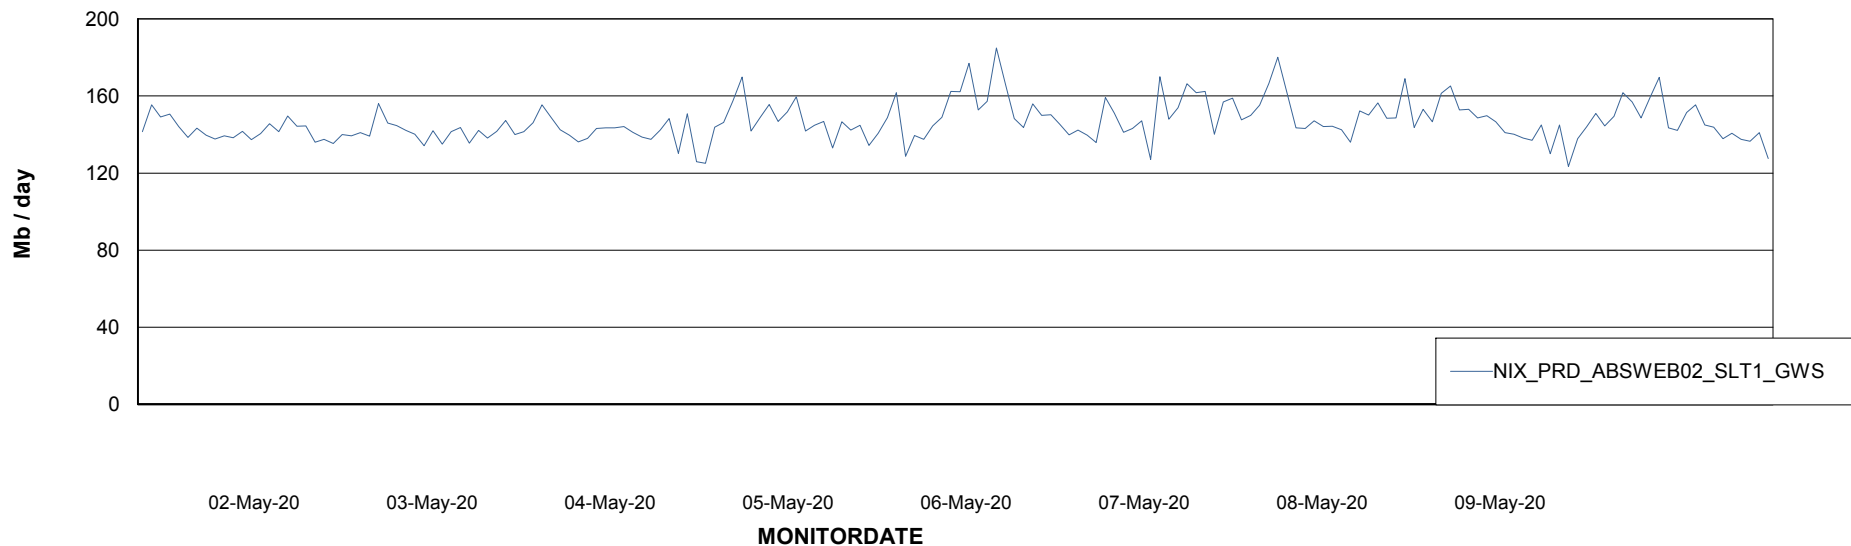

ABSSolute Web Component Services

Avg memory used per ABS Web component