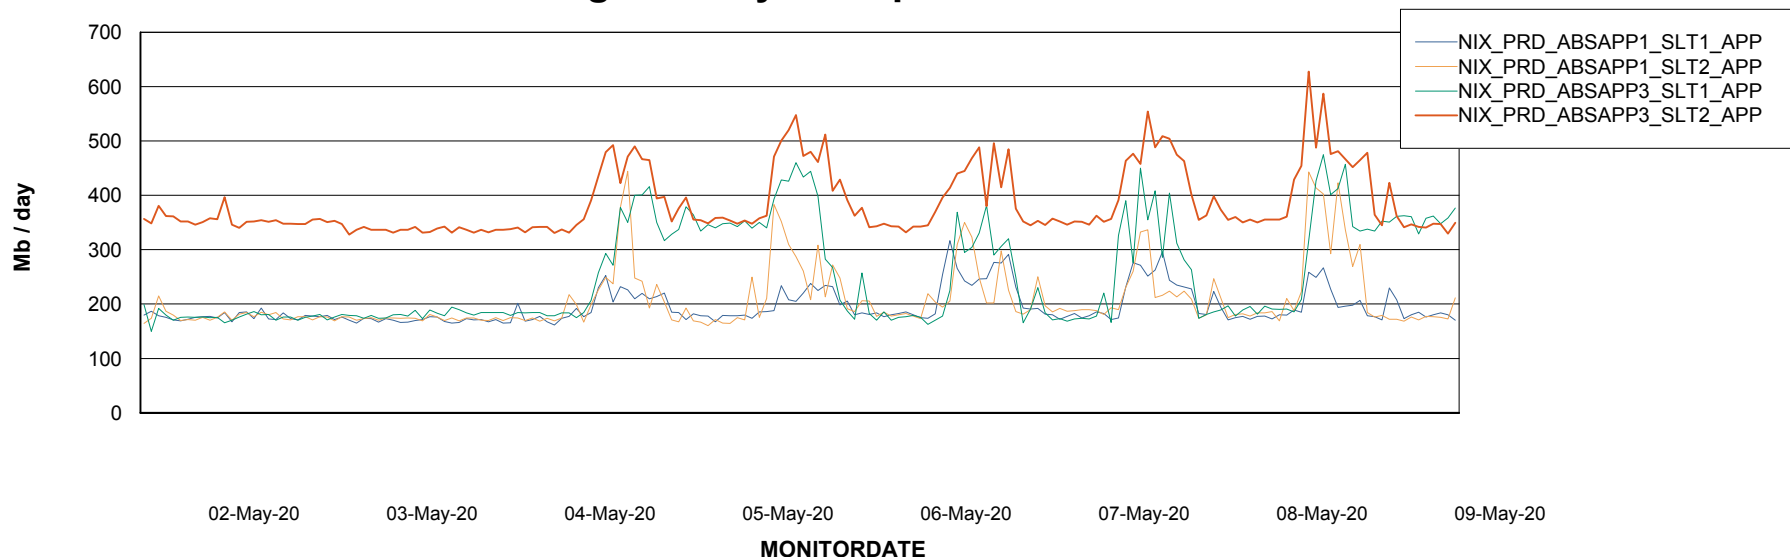

Standby Database Health NIX_Production

Recovery lag for last 7 days

Weekly SLA Customer Report

Customer NIX_Production
Database ID 51

ABSSolute Application Server Services

Avg memory used per ABS Server Service