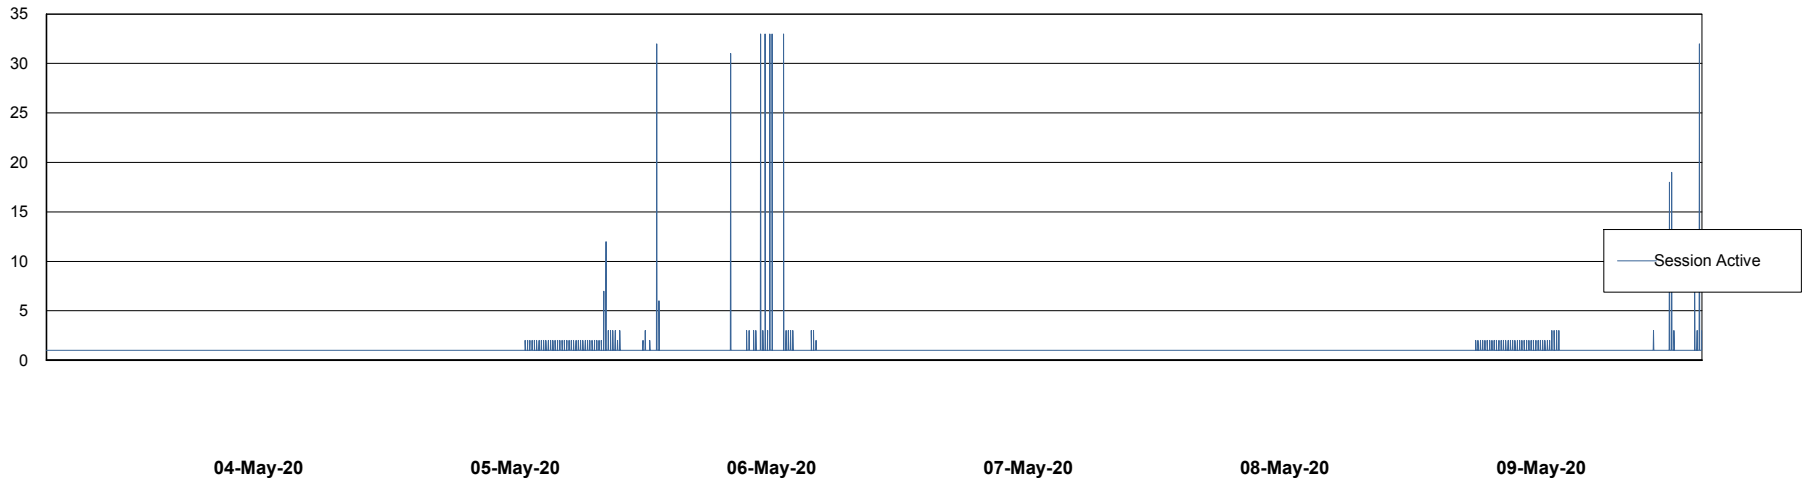

Database Performance NIXDB_Standby