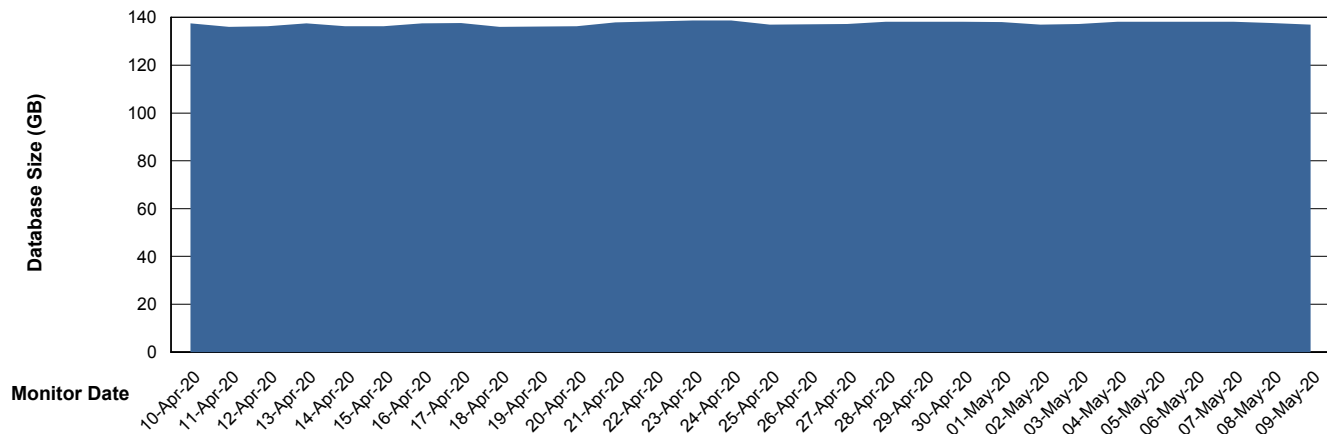

Customer NIX_Production
Database ID 51

Database Performance NIXDB_Standby

Weekly SLA Customer Report

Customer NIX_Production
Database ID 51

DATABASE SIZE NIXDB_BI

Database growth over last month

DATABASE SIZE NIXDB_Production