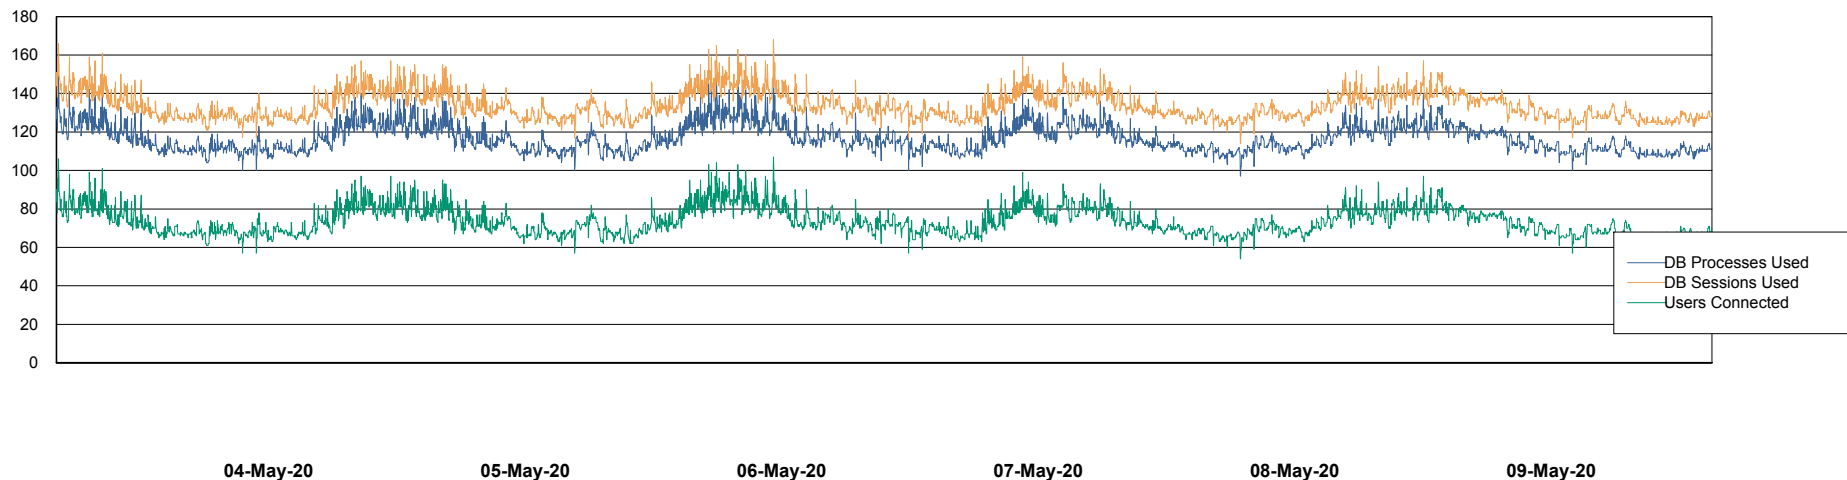

Database Performance LSS_ABSME_DB_LIODA4