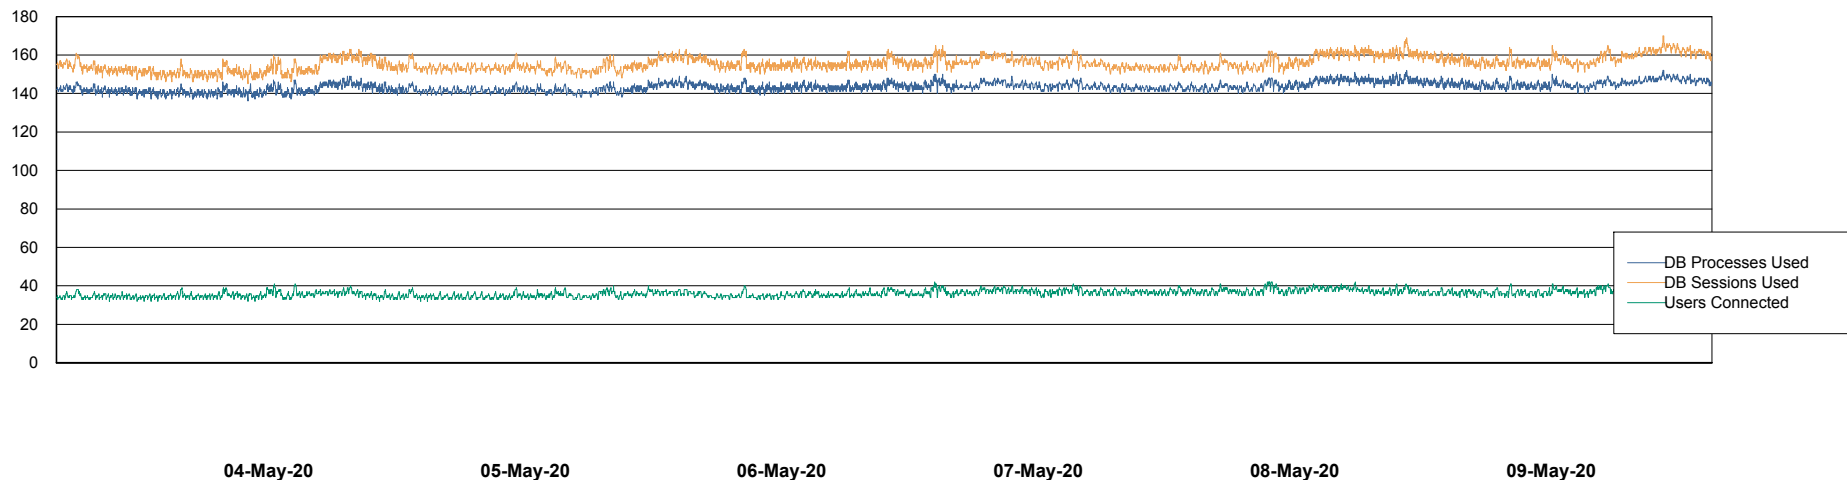

Weekly SLA Customer Report

Customer LLG_Production
Database ID 53

Database Performance LLGDB_BI02

Weekly SLA Customer Report

Customer LLG_Production
Database ID 53

Database Performance LLGDB_Production

Weekly SLA Customer Report