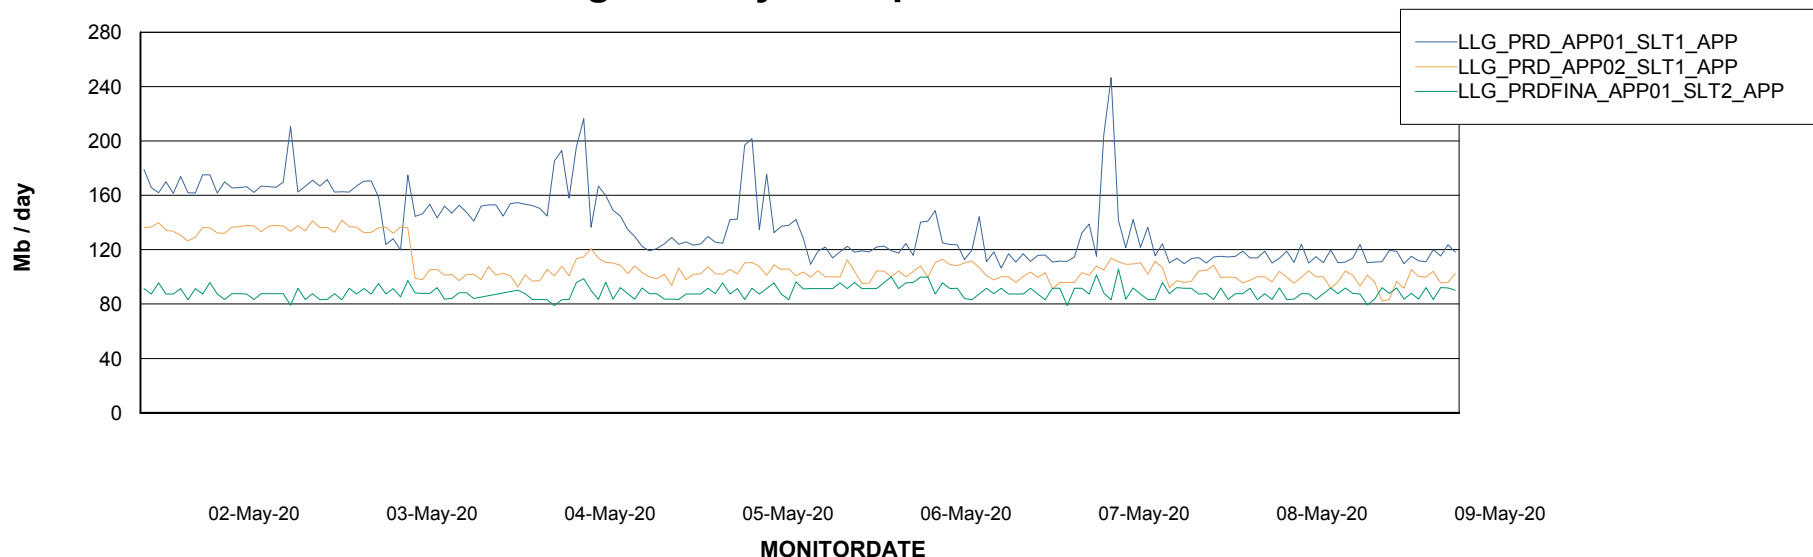

Database growth over last month

Weekly SLA Customer Report

Customer LLG_Production
Database ID 53

Database Tablespace LLGDB_BI02

Date	Tablespace Name	Filesize (Gb)	Usedsize (Gb)	Percentage free
09-May-20	ABSDATA	100	41	59
	INDX	100	42	58
08-May-20	ABSDATA	100	41	59
	INDX	100	42	58
07-May-20	ABSDATA	100	41	59
	INDX	100	42	58
06-May-20	ABSDATA	100	41	59
	INDX	100	42	58
05-May-20	ABSDATA	100	41	59
	INDX	100	42	58
04-May-20	ABSDATA	100	41	59
	INDX	100	42	58
03-May-20	ABSDATA	100	41	59
	INDX	100	42	58

Weekly SLA Customer Report

Customer LLG_Production
Database ID 53

Database Tablespace LLGDB_Production

Date	Tablespace Name	Filesize (Gb)	Usedsize (Gb)	Percentage free
09-May-20	ABSDATA	108	86	20
	INDX	152	123	19
08-May-20	ABSDATA	108	86	20
	INDX	152	123	19
07-May-20	ABSDATA	108	86	20
	INDX	152	123	19
06-May-20	ABSDATA	108	86	20
	INDX	152	123	19
05-May-20	ABSDATA	108	86	20
	INDX	152	123	19
04-May-20	ABSDATA	108	86	20
	INDX	152	123	19
03-May-20	ABSDATA	108	86	20
	INDX	152	123	19

Weekly SLA Customer Report

Customer LLG_Production
Database ID 53

ABSSolute Application Server Services

Avg memory used per ABS Server Service

Weekly SLA Customer Report

Customer LLG_Production
Database ID 53