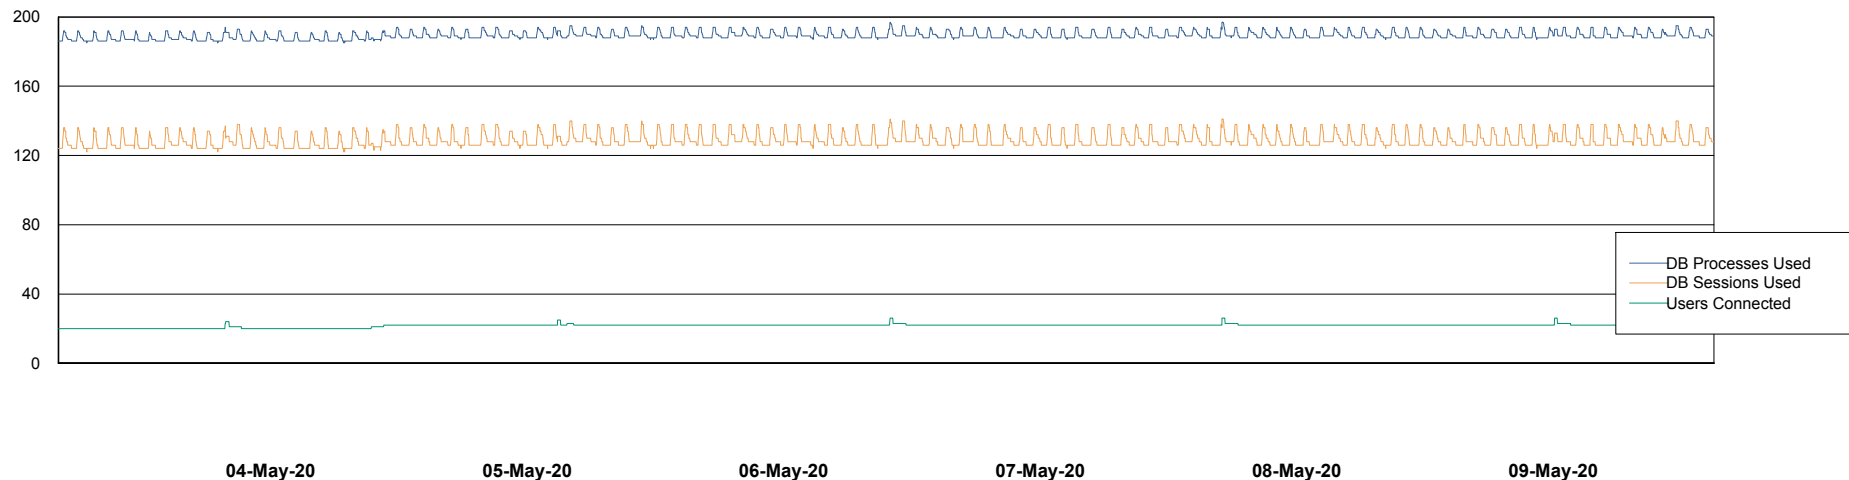

Database Performance LLGDB_Standby