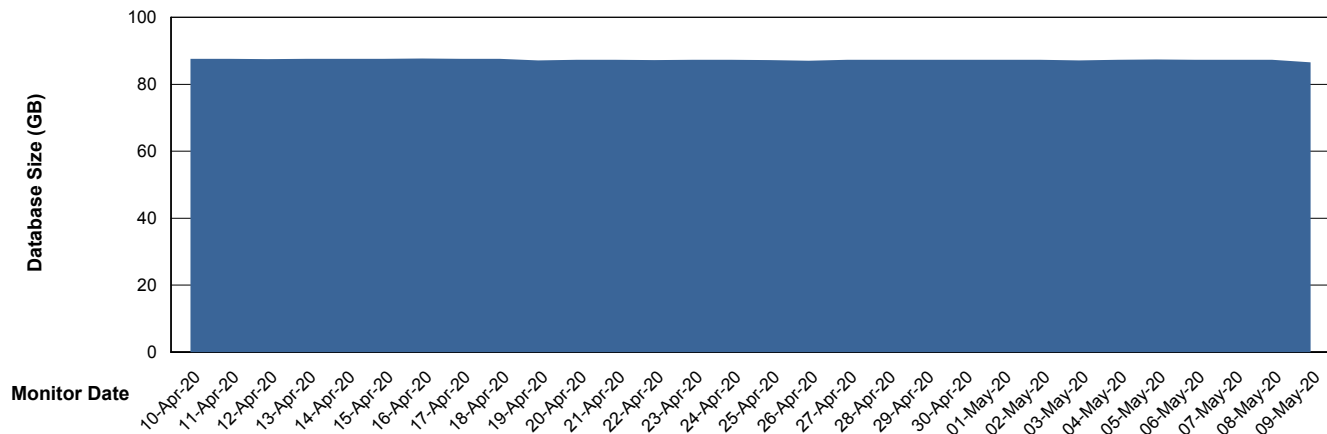

Customer LLG_Production
Database ID 53

Database Performance LLGDB_Standby

Weekly SLA Customer Report

Customer LLG_Production
Database ID 53

DATABASE SIZE LLGDB_BI02

Database growth over last month

DATABASE SIZE LLGDB_Production