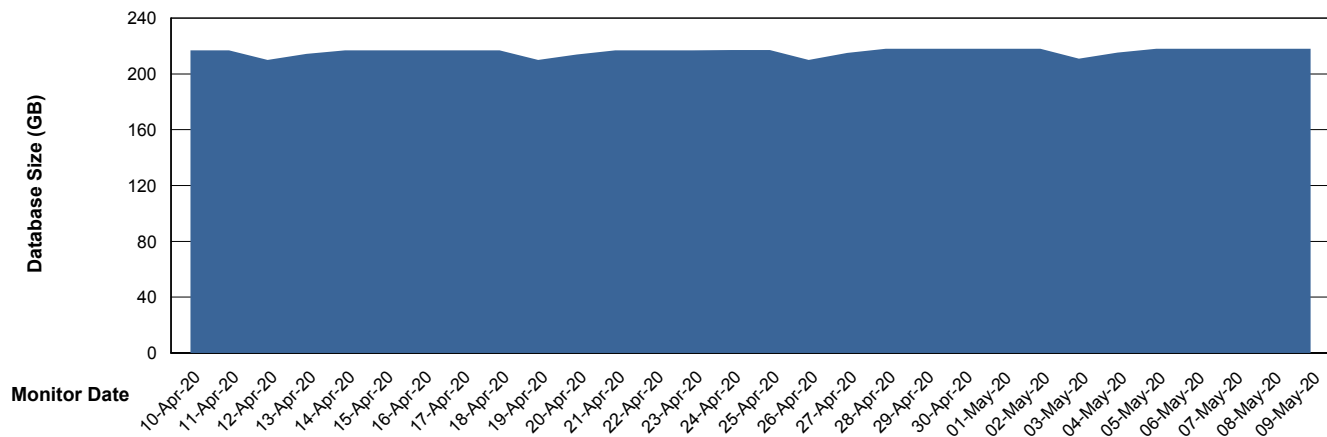

Customer LLG_Production
Database ID 53

Database Performance LLGDB_Standby

Weekly SLA Customer Report

Customer LLG_Production
Database ID 53

DATABASE SIZE LLGDB_BI02

Database growth over last month

DATABASE SIZE LLGDB_Production

Database growth over last month

Weekly SLA Customer Report

Customer LLG_Production
Database ID 53

Database Tablespace LLGDB_BI02

Date	Tablespace Name	Filesize (Gb)	Usedsize (Gb)	Percentage free
09-May-20	ABSDATA	100	41	59
	INDX	100	42	58
08-May-20	ABSDATA	100	41	59
	INDX	100	42	58
07-May-20	ABSDATA	100	41	59
	INDX	100	42	58
06-May-20	ABSDATA	100	41	59
	INDX	100	42	58
05-May-20	ABSDATA	100	41	59
	INDX	100	42	58
04-May-20	ABSDATA	100	41	59
	INDX	100	42	58
03-May-20	ABSDATA	100	41	59
	INDX	100	42	58