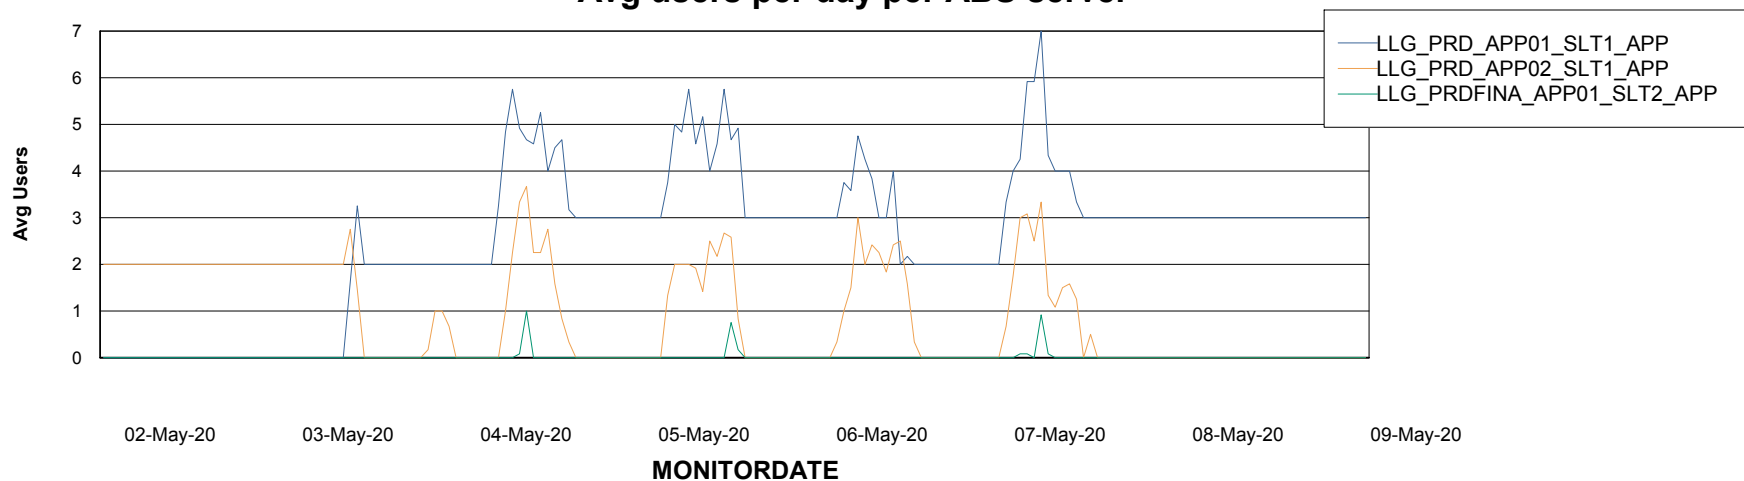

Avg users per day per ABS server