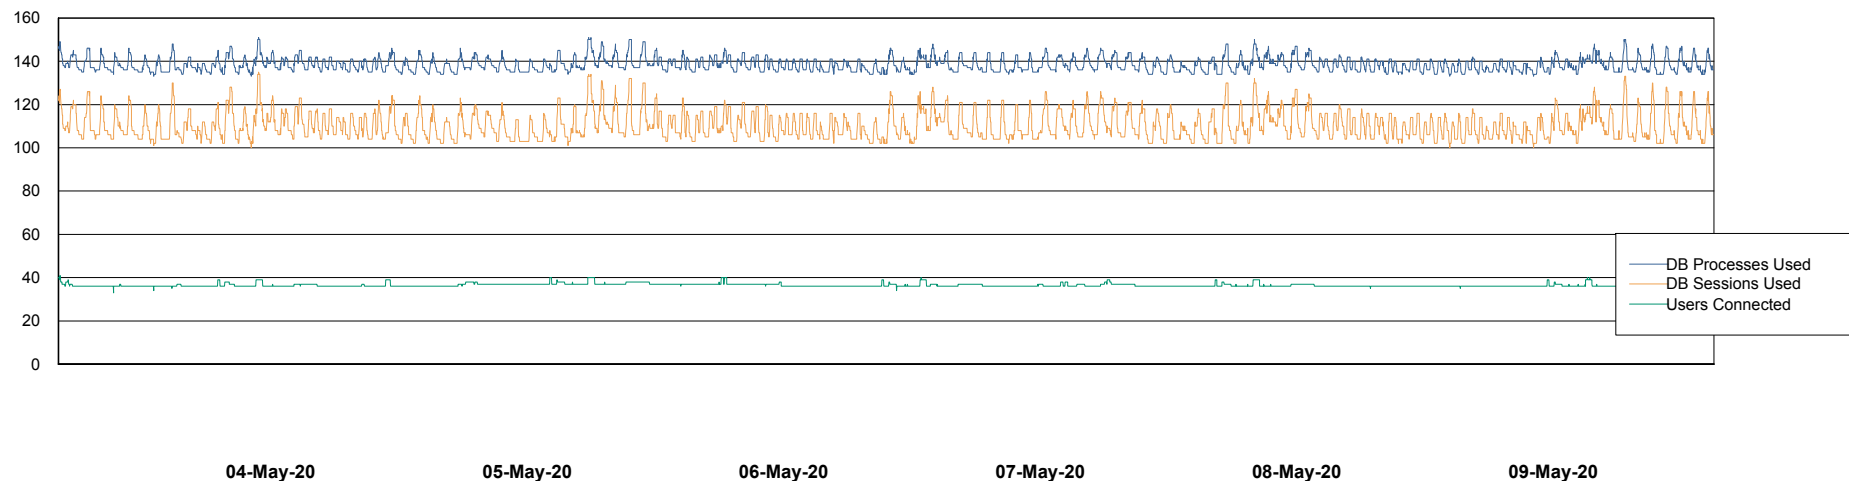

Weekly SLA Customer Report

Customer LLG_Production
Database ID 53

Database Performance LLGDB_BI02

Weekly SLA Customer Report

Customer LLG_Production
Database ID 53

Database Performance LLGDB_Production

Weekly SLA Customer Report