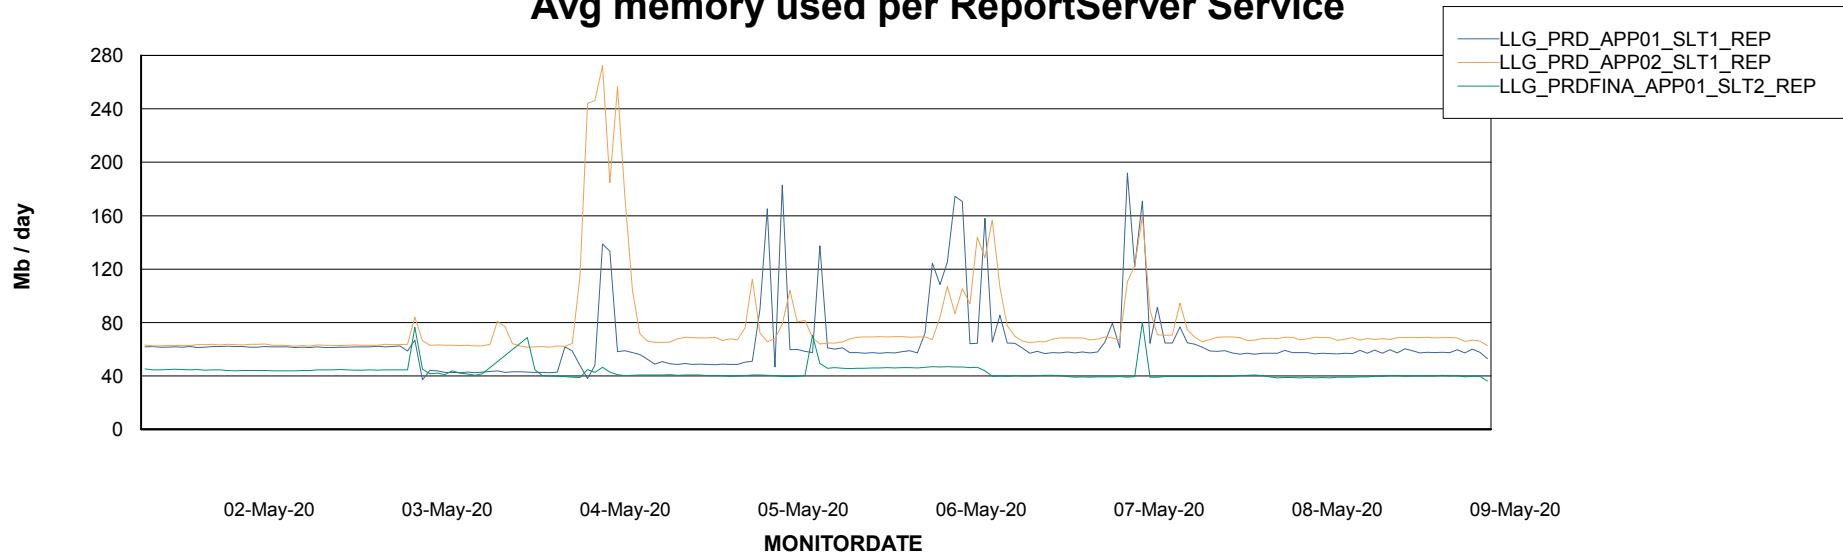

ABSSolute Application Server Services

Avg memory used per ReportServer Service