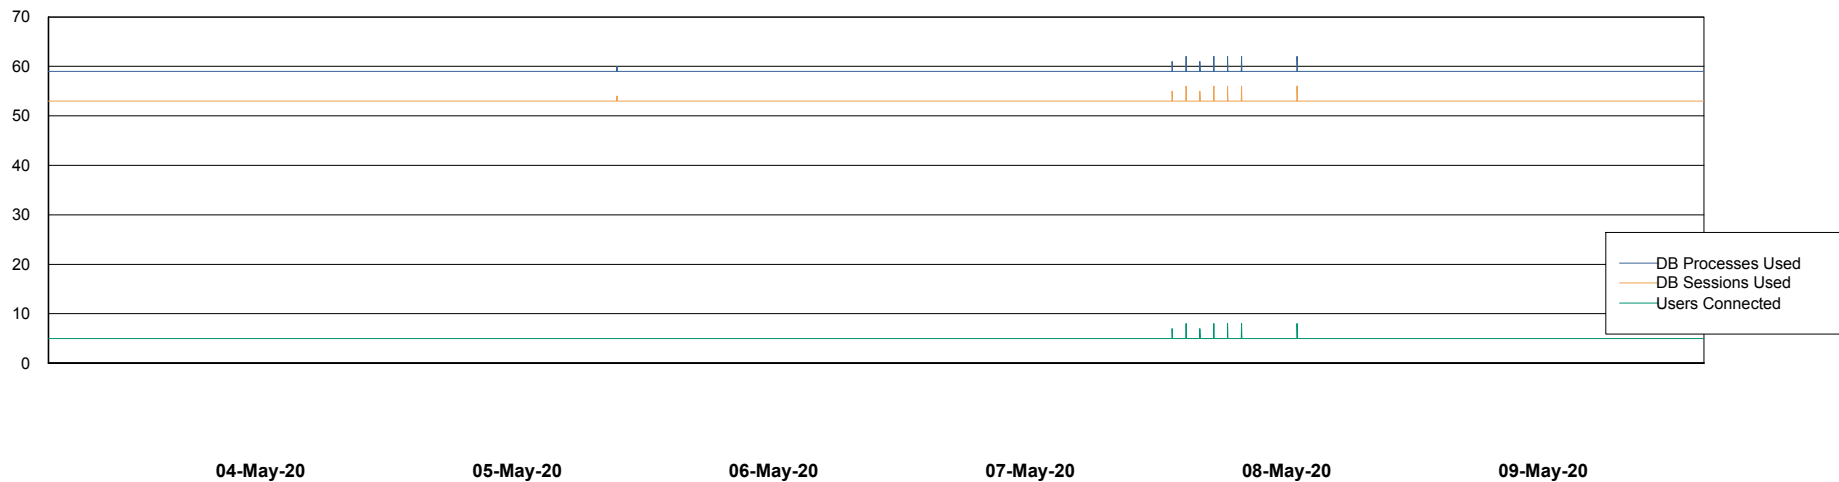

Weekly SLA Customer Report

Customer ELJ Production
Database ID 72

Database Performance ELJDB_Production

Weekly SLA Customer Report

Customer ELJ Production
Database ID 72

Database Performance ELJDB_Standby

Weekly SLA Customer Report