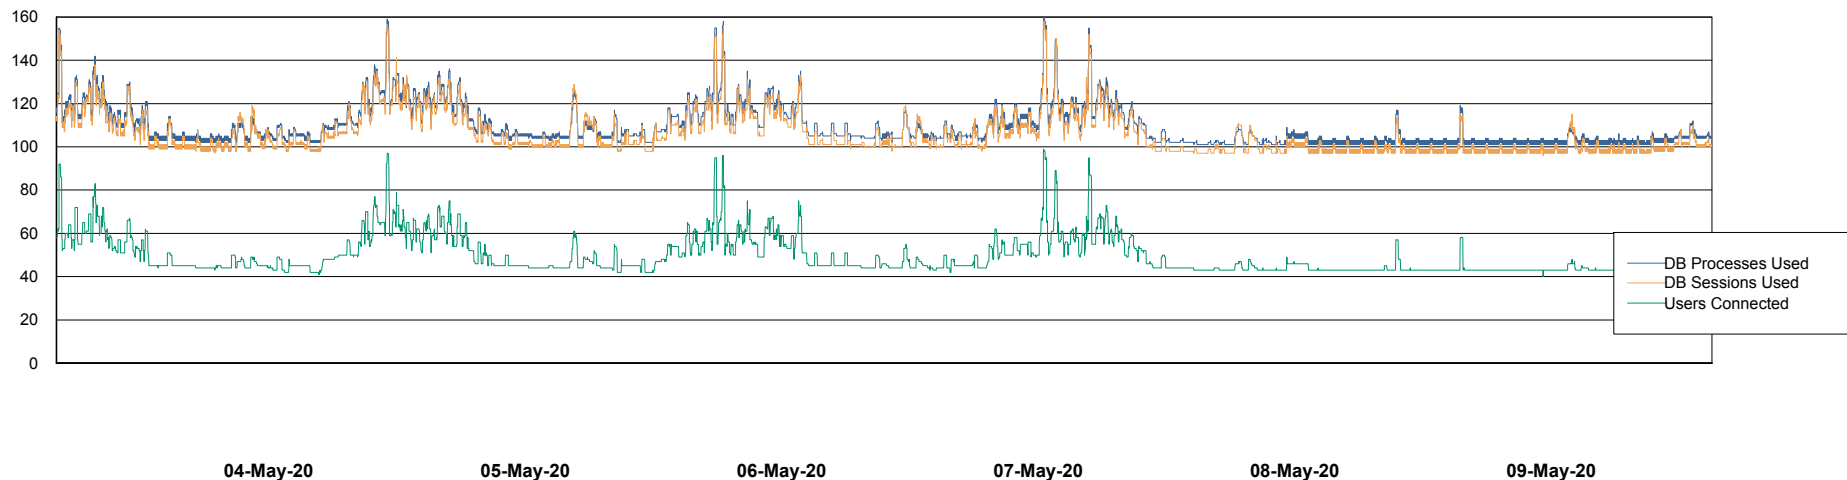

Database Performance ELJDB_Production