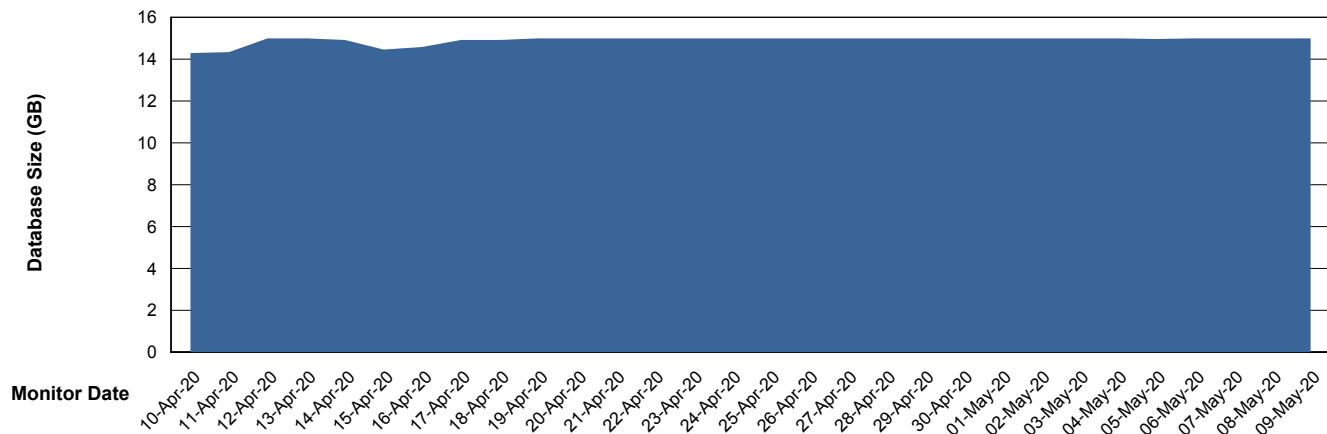

Weekly SLA Customer Report

Customer ELJ Production
Database ID 72

Database Performance ELJDB_Production

Weekly SLA Customer Report

Customer ELJ Production
Database ID 72

Database Performance ELJDB_Standby

Weekly SLA Customer Report

Customer ELJ Production
Database ID 72

DATABASE SIZE ELJDB_PRD_BI

Database growth over last month

DATABASE SIZE ELJDB_Production

Database growth over last month

Weekly SLA Customer Report

Customer ELJ Production
 Database ID 72