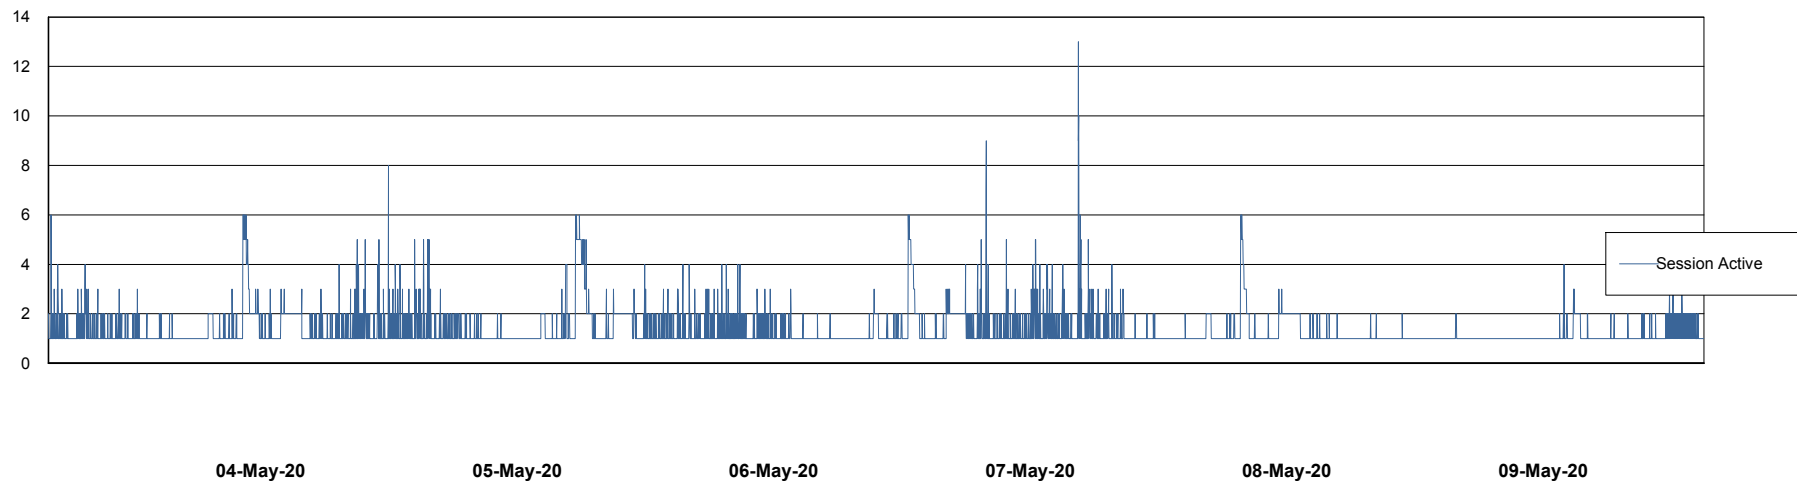

Database Performance ELJDB_Production