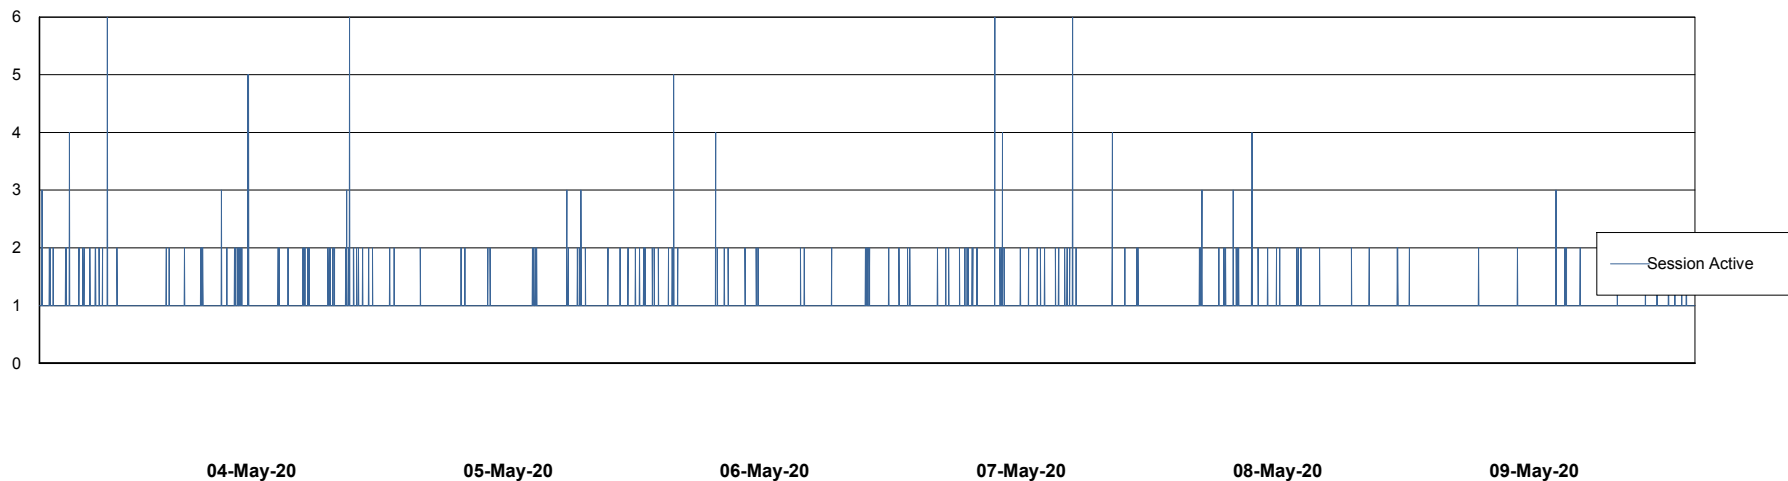

Weekly SLA Customer Report

Customer ELJ Production
Database ID 72

Database Performance ELJDB_Production

Weekly SLA Customer Report

Customer ELJ Production
Database ID 72

Database Performance ELJDB_Standby

Weekly SLA Customer Report