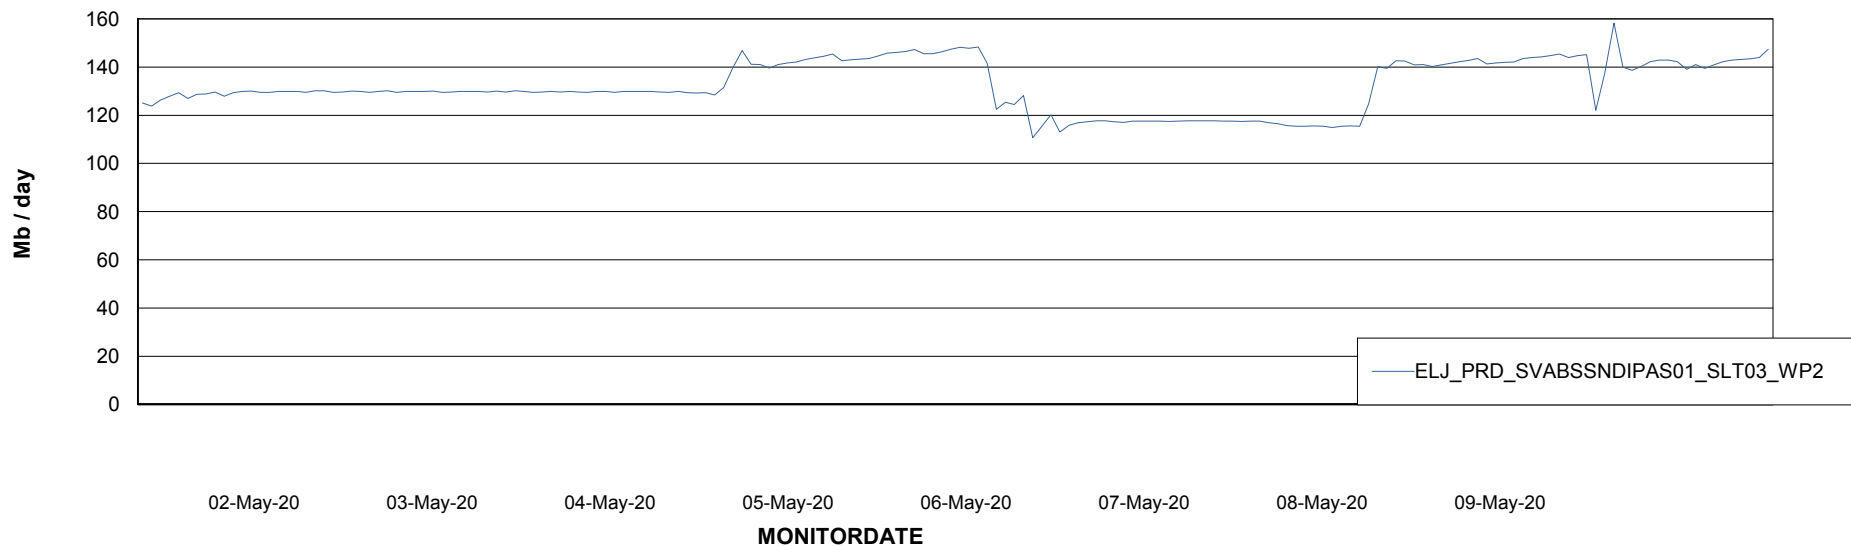

ABSSolute Application ReportServer Services

Avg memory used per ReportServer Service

Weekly SLA Customer Report

Customer ELJ Production
Database ID 72

ABSSolute Web Component Services

Avg memory used per ABS Web component