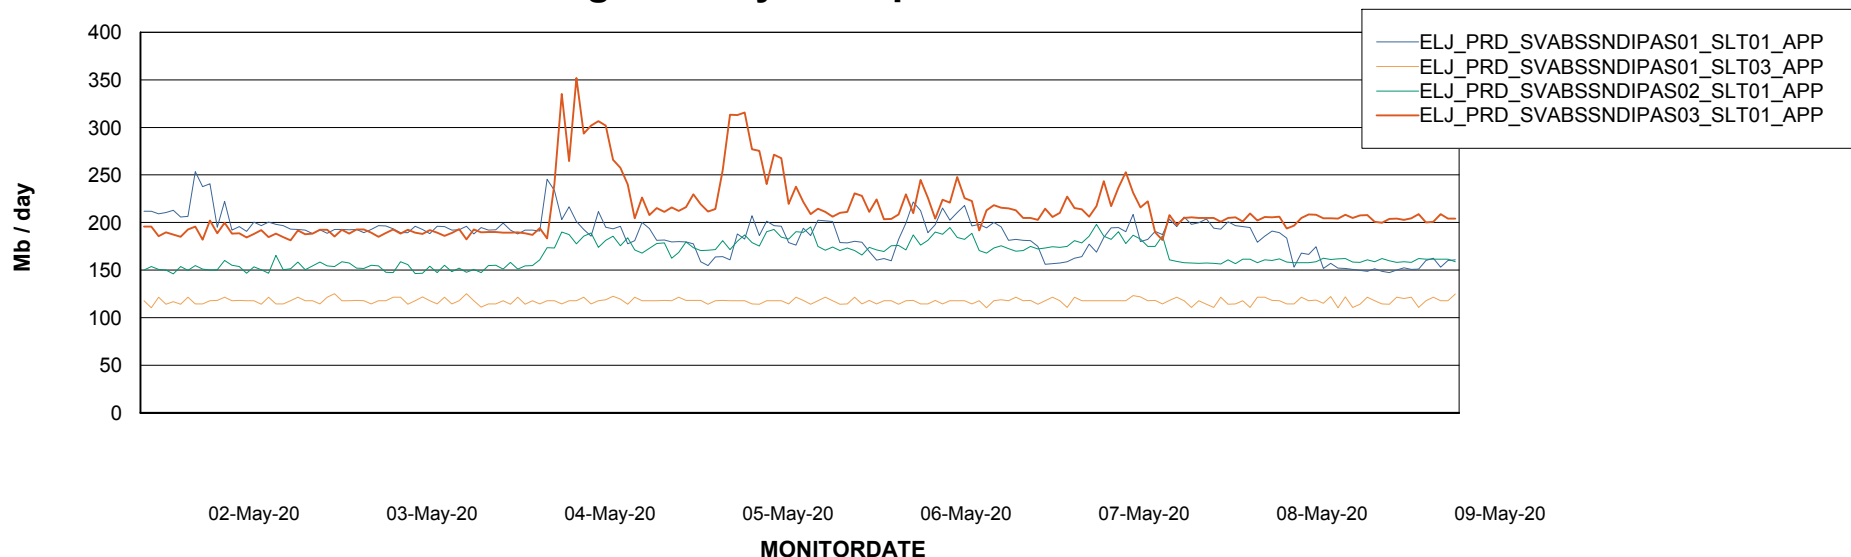

ABSSolute Application Server Services

Avg memory used per ABS Server Service