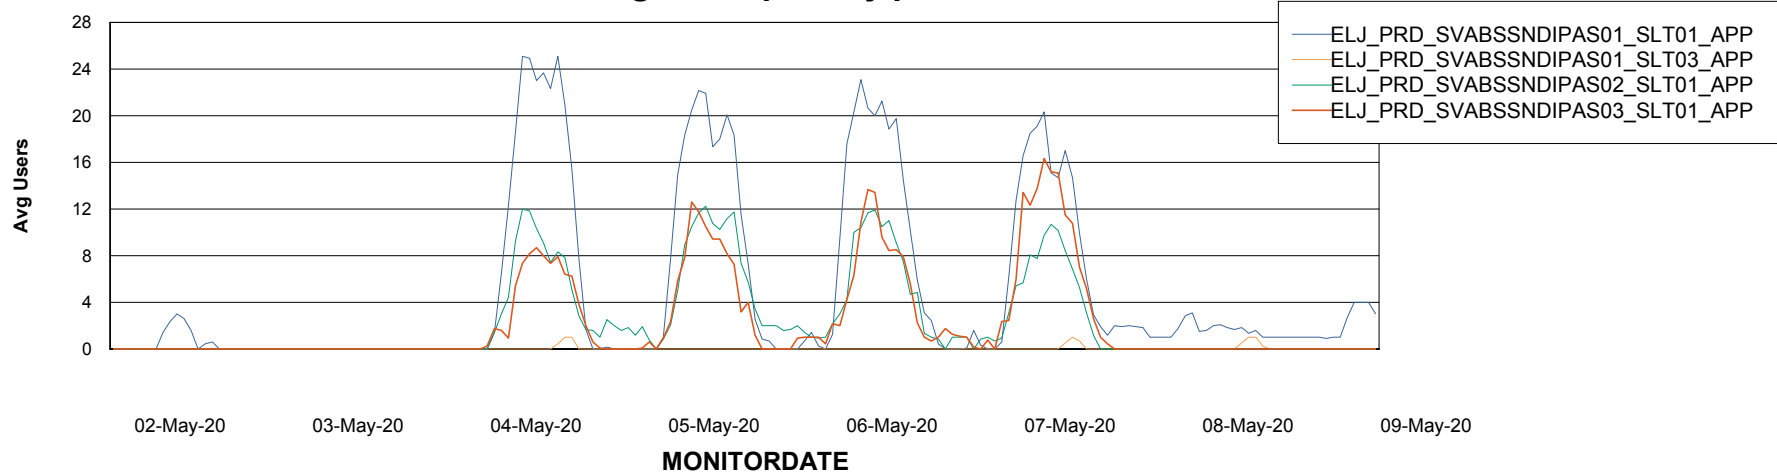

Weekly SLA Customer Report

Customer ELJ Production
Database ID 72

ABSSolute Application Server Services

Avg memory used per ABS Server Service

Avg users per day per ABS server

Weekly SLA Customer Report

Customer ELJ Production
Database ID 72