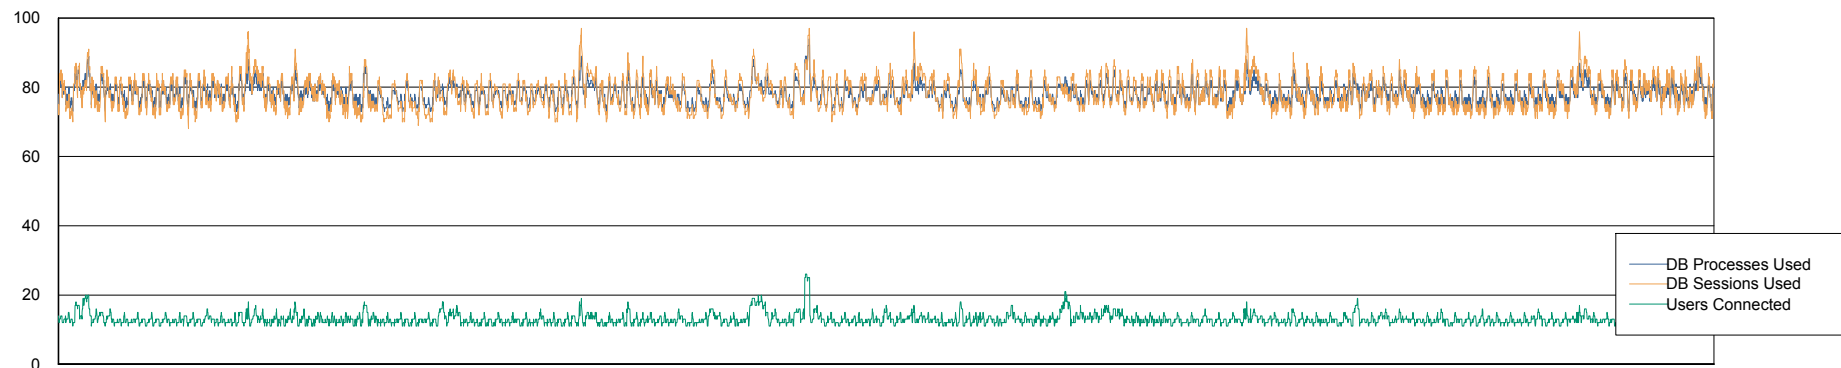

Database Performance ELJDB_PRD_BI

04-May-20 05-May-20 06-May-20 07-May-20 08-May-20 09-May-20