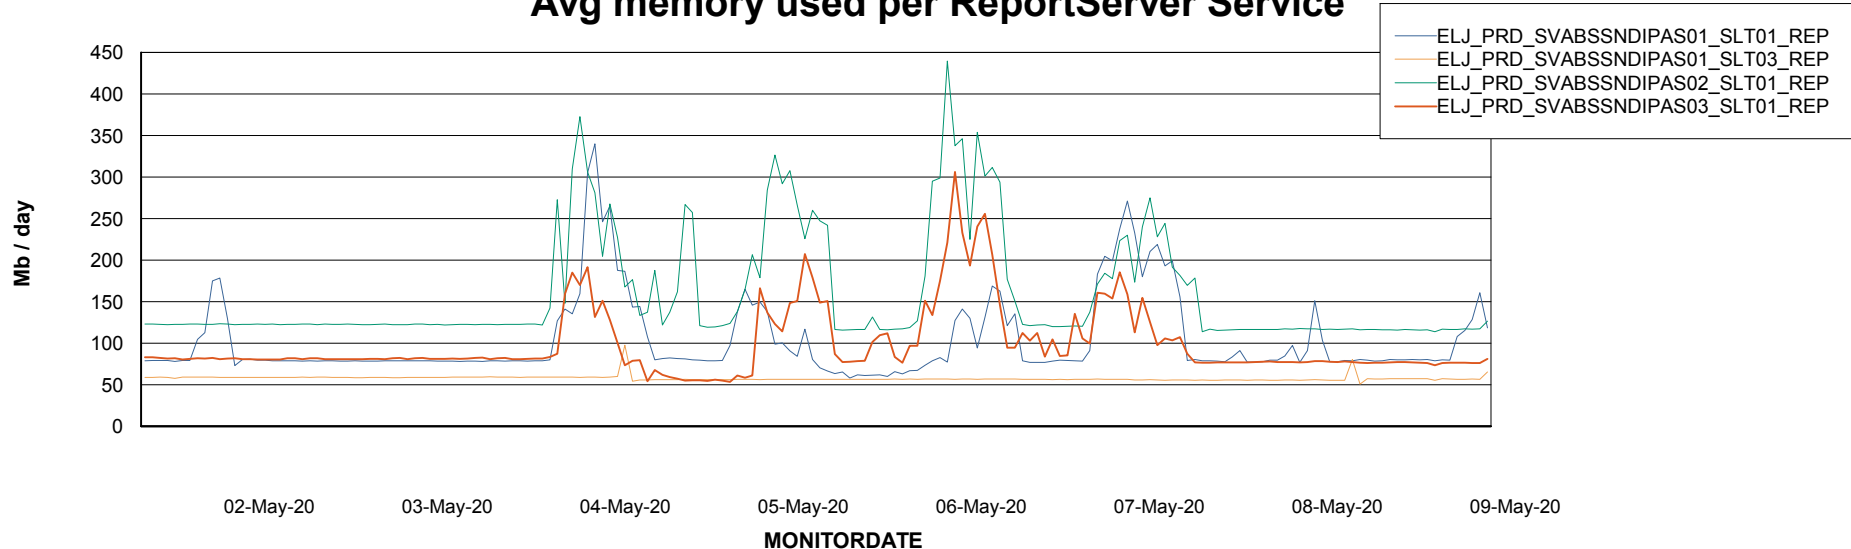

ABSSolute Application ReportServer Services

Avg memory used per ReportServer Service