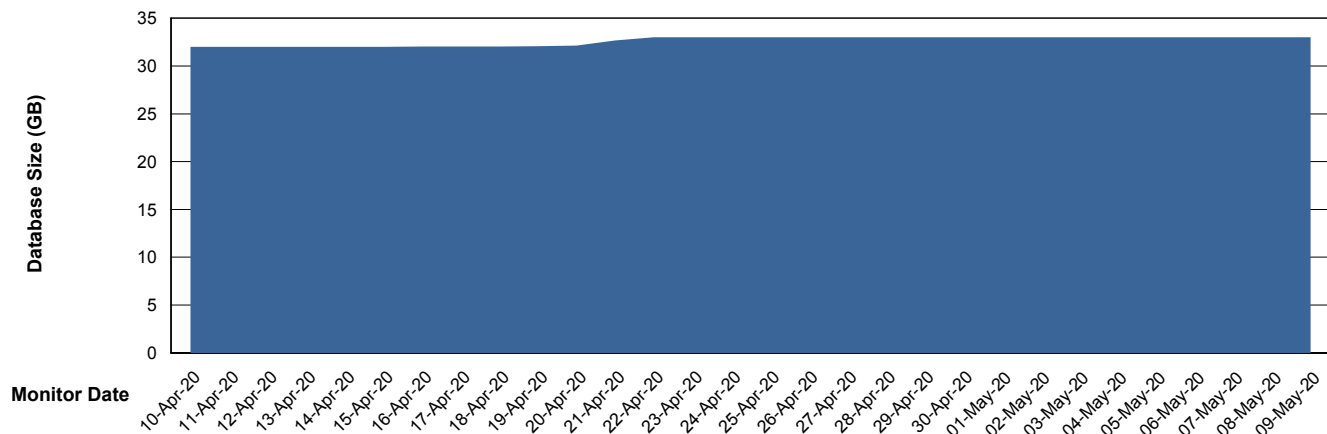

Customer ELJ Production
Database ID 72

DATABASE SIZE ELJDB_PRD_BI

Database growth over last month

DATABASE SIZE ELJDB_Production

Database growth over last month

Weekly SLA Customer Report

Customer ELJ Production
 Database ID 72

Database Tablespace ELJDB_PRD_BI

Date	Tablespace Name	Filesize (Gb)	Usedsize (Gb)	Percentage free
09-May-20	ABSDATA	7	6	14
	INDX	7	6	14
08-May-20	ABSDATA	7	6	14
	INDX	7	6	14
07-May-20	ABSDATA	7	6	14
	INDX	7	6	14
06-May-20	ABSDATA	7	6	14
	INDX	7	6	14
05-May-20	ABSDATA	7	6	14
	INDX	7	6	14
04-May-20	ABSDATA	7	6	14
	INDX	7	6	14
03-May-20	ABSDATA	7	6	14
	INDX	7	6	14