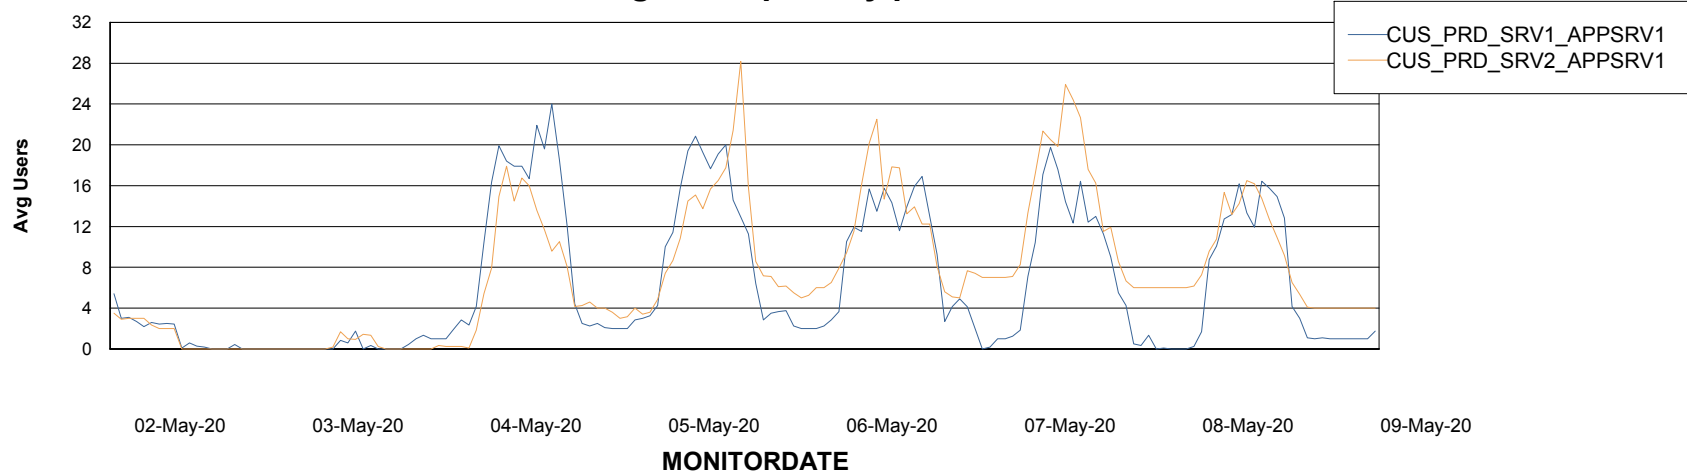

Avg users per day per ABS server