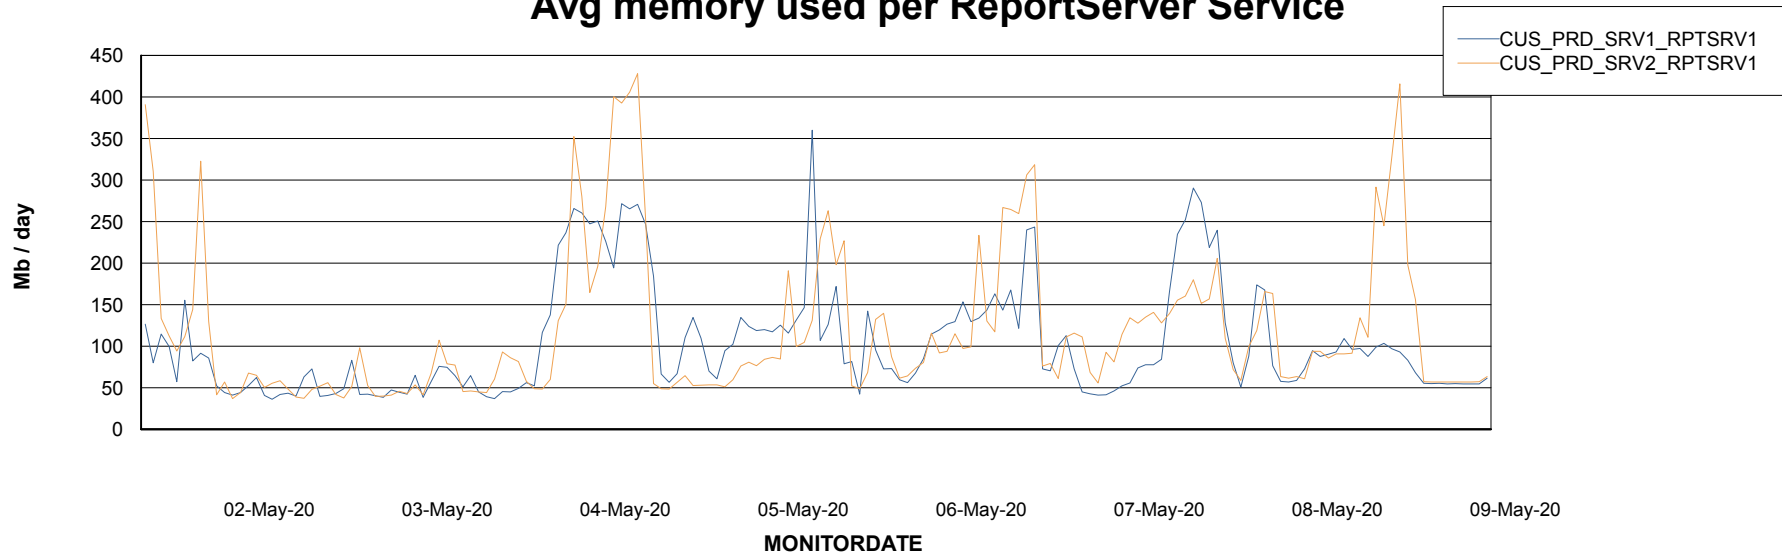

Avg memory used per ABS Server Service

Avg users per day per ABS server

Weekly SLA Customer Report

Customer CUS Production
Database ID 84

ABSSolute Web Component Services

Avg memory used per ReportServer Service