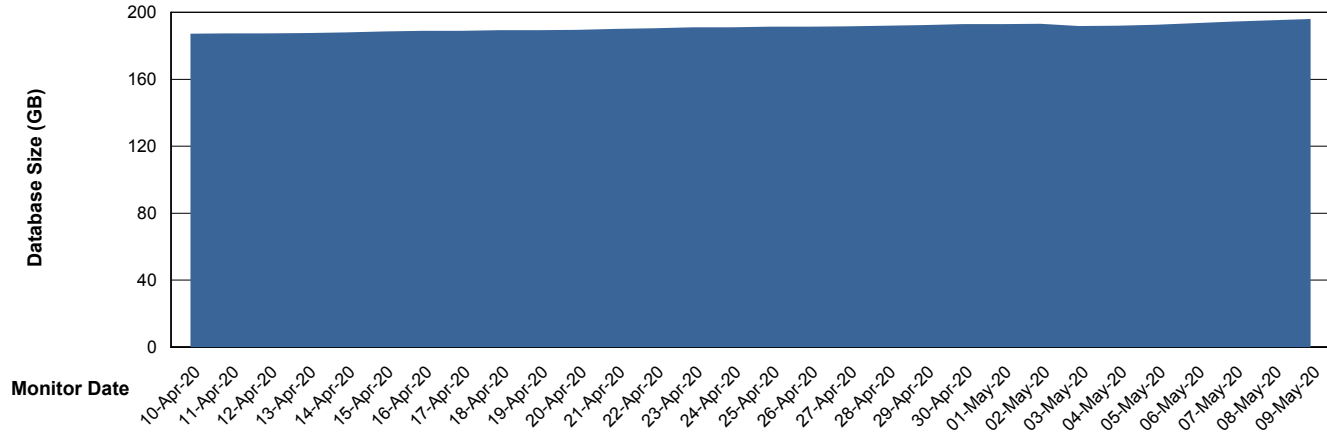

DATABASE SIZE CUS_ProdDB_Primary

Database growth over last month

Database Tablespace CUS_ProdDB_Primary

Date	Tablespace Name	Filesize (Gb)	Usedsize (Gb)	Percentage free
09-May-20	ABSDATA	129	78	40
	INDX	128	107	16
08-May-20	ABSDATA	129	77	40
	INDX	128	107	16
07-May-20	ABSDATA	129	77	40
	INDX	128	106	17
06-May-20	ABSDATA	129	77	40
	INDX	124	104	16
05-May-20	ABSDATA	129	77	40
	INDX	124	104	16
04-May-20	ABSDATA	129	77	40
	INDX	124	103	17
03-May-20	ABSDATA	129	77	40
	INDX	124	103	17