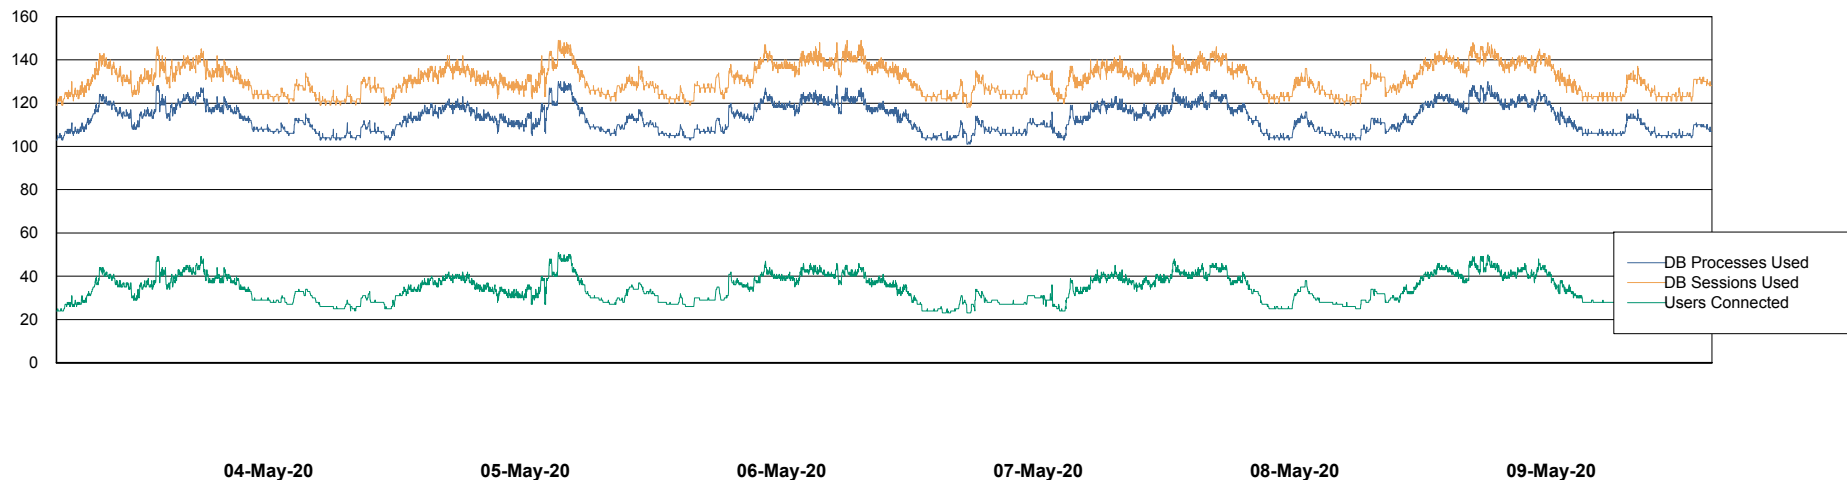

Harddisk Usage CUS_StandByDBSrv_ABSDB2

	Free disk space on c: (%)	Total disk space on c: (Gb)	Free disk space on d: (%)	Total disk space on d: (Gb)
09-May-20	72	199	56	1,024
08-May-20	72	199	56	1,024
07-May-20	72	199	57	1,024
06-May-20	72	199	57	1,024
05-May-20	72	199	58	1,024
04-May-20	72	199	58	1,024
03-May-20	72	199	58	1,024

Weekly SLA Customer Report

Customer CUS Production
Database ID 84

Database Performance CUS_ProdDB_Primary

Weekly SLA Customer Report

Customer CUS Production
Database ID 84

Database Performance CUS_ProdDB_Standby