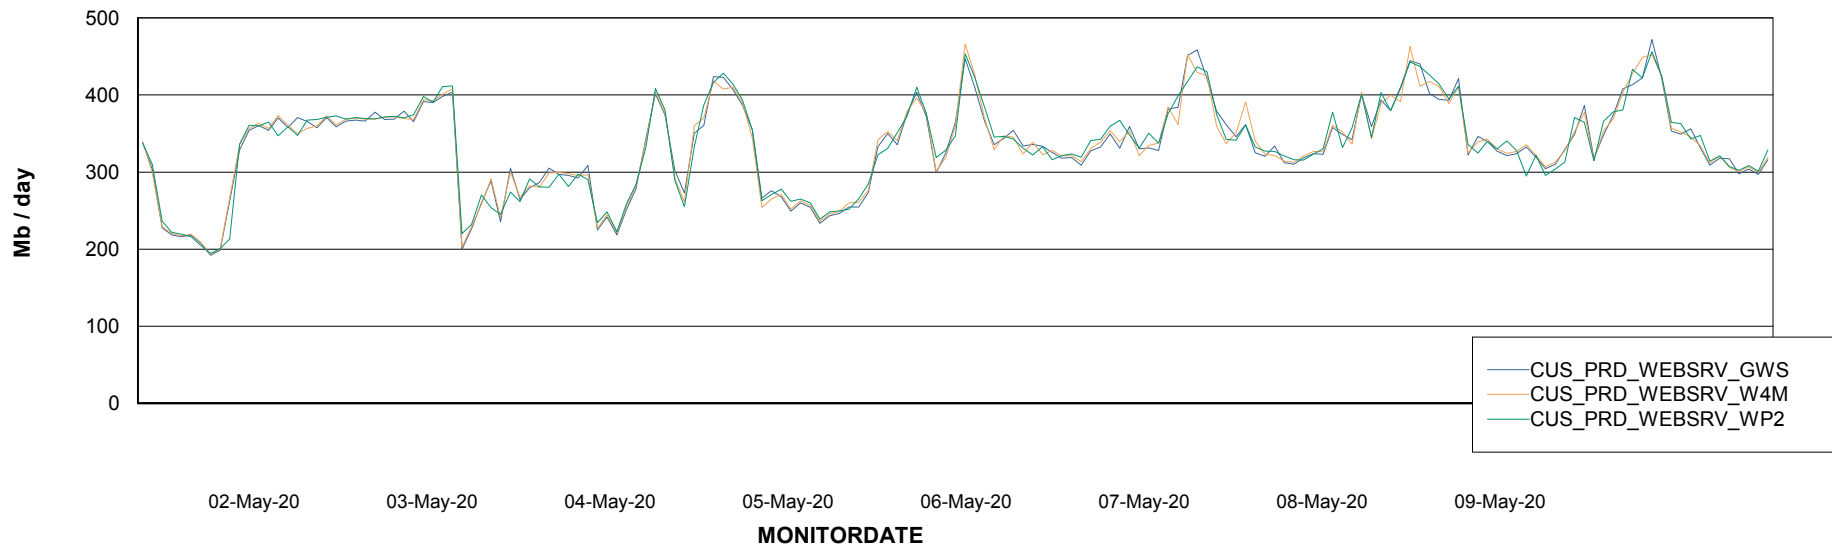

ABSSolute Web Component Services

Avg memory used per ABS Web component