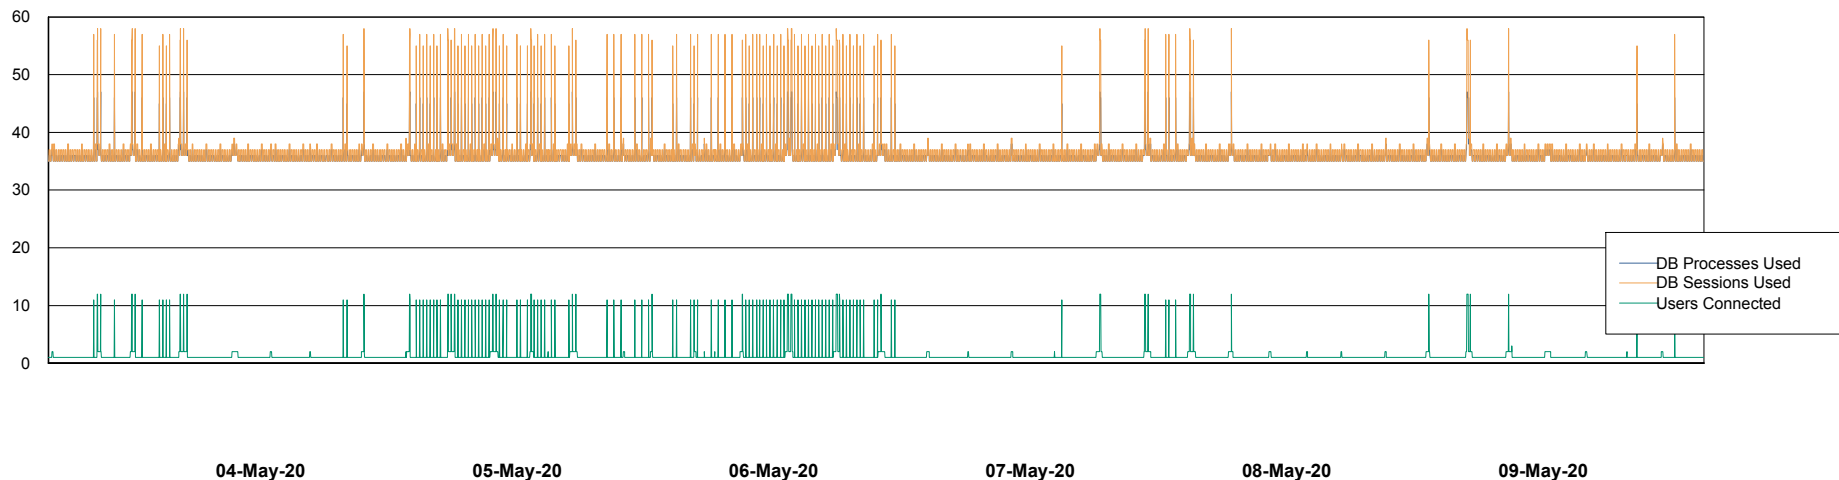

Weekly SLA Customer Report

Customer CUS Production
Database ID 84

Database Performance CUS_ProdDB_Primary

Weekly SLA Customer Report

Customer CUS Production
Database ID 84

Database Performance CUS_ProdDB_Standby