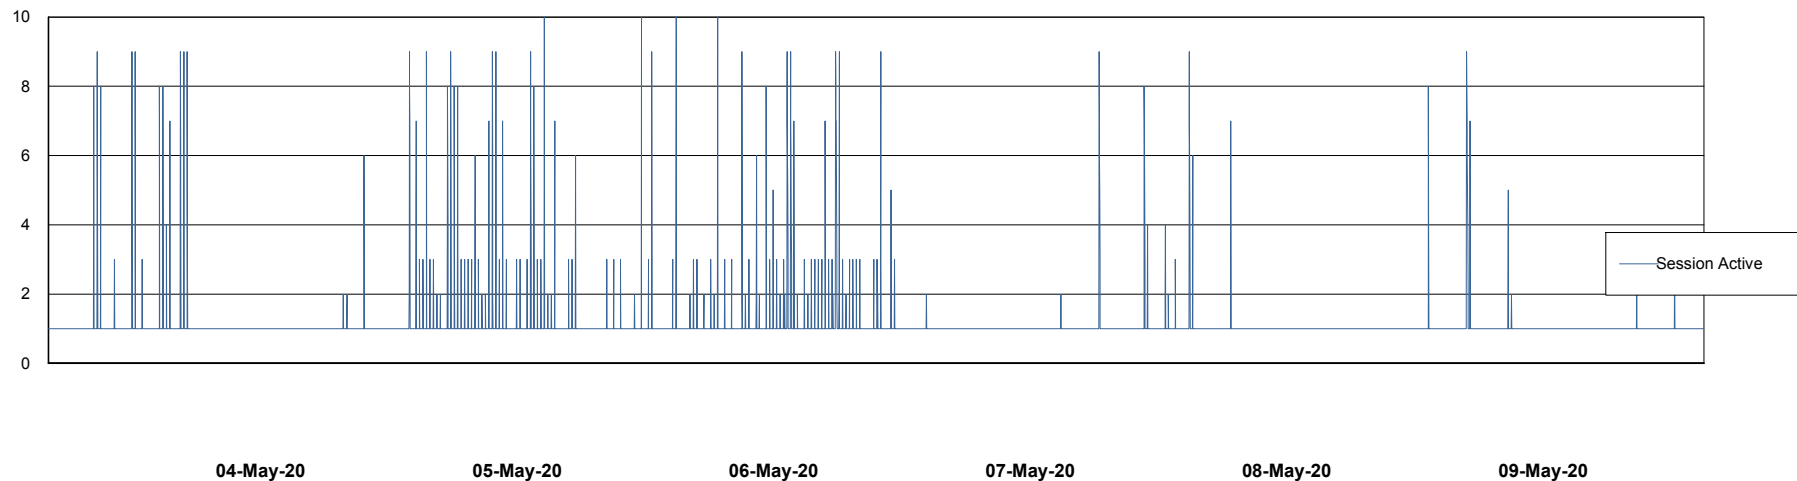

Weekly SLA Customer Report

Customer CUS Production
Database ID 84

Database Performance CUS_ProdDB_Primary

Weekly SLA Customer Report

Customer CUS Production
Database ID 84

Database Performance CUS_ProdDB_Standby