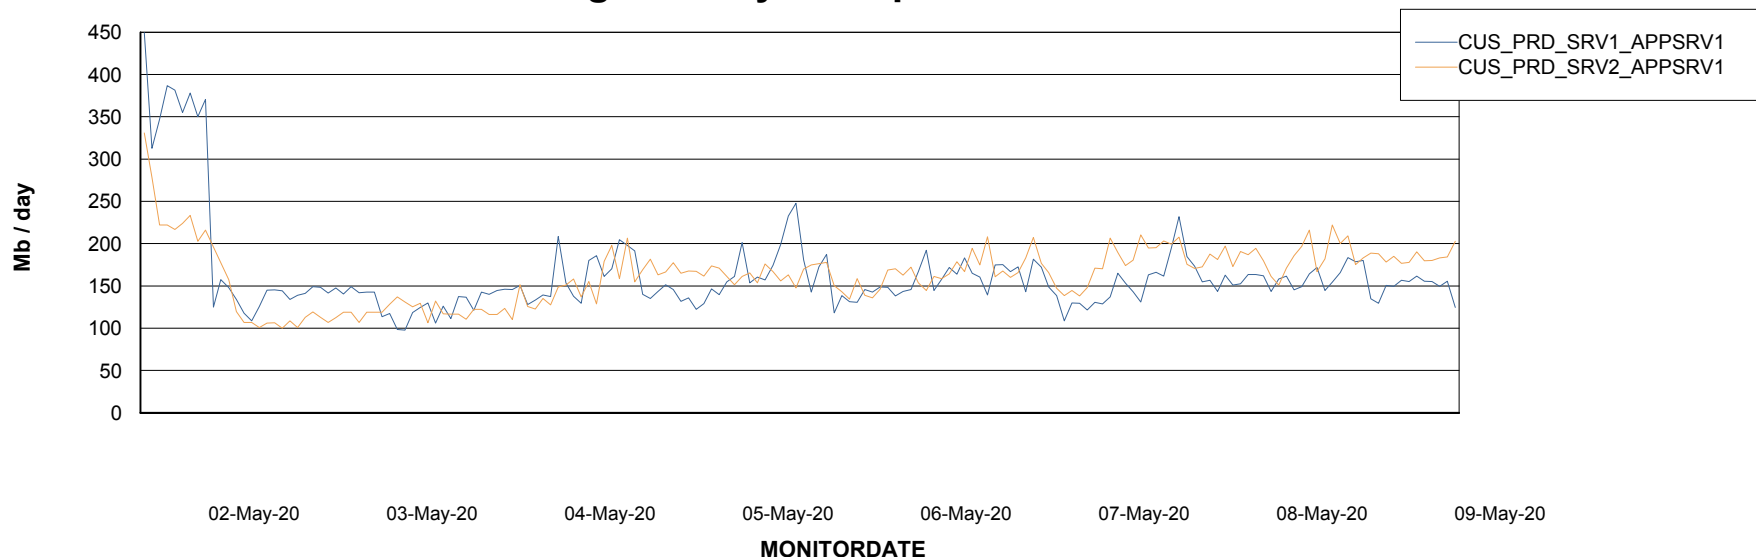

ABSSolute Application Server Services

Avg memory used per ABS Server Service