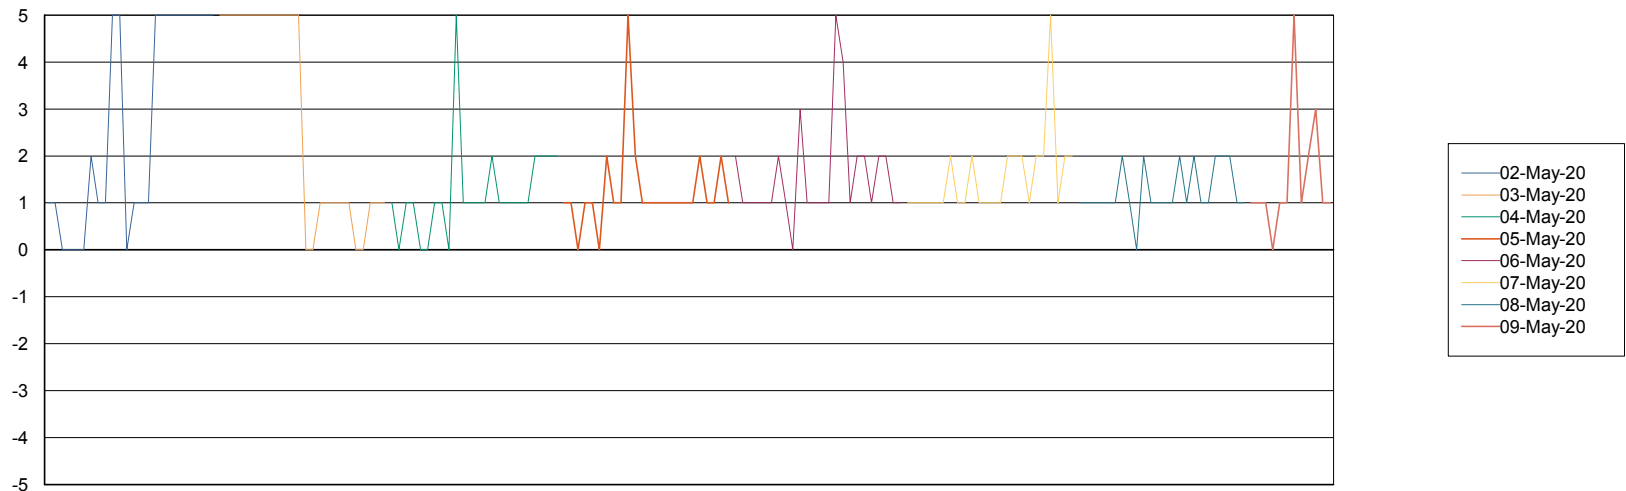

Standby Database Health CUS Production

Recovery lag for last 7 days