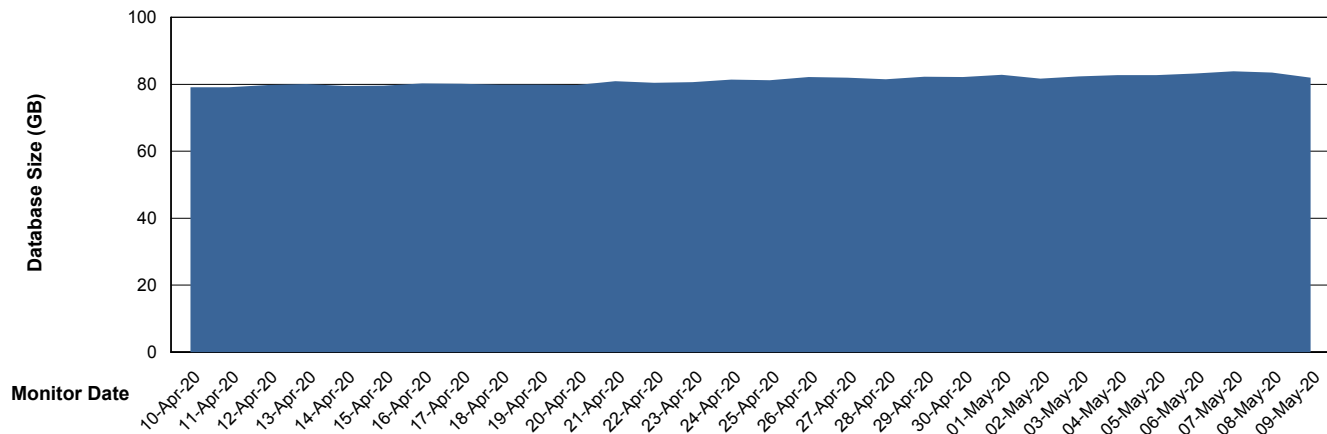

DATABASE SIZE BGGDB_BI

Database growth over last month