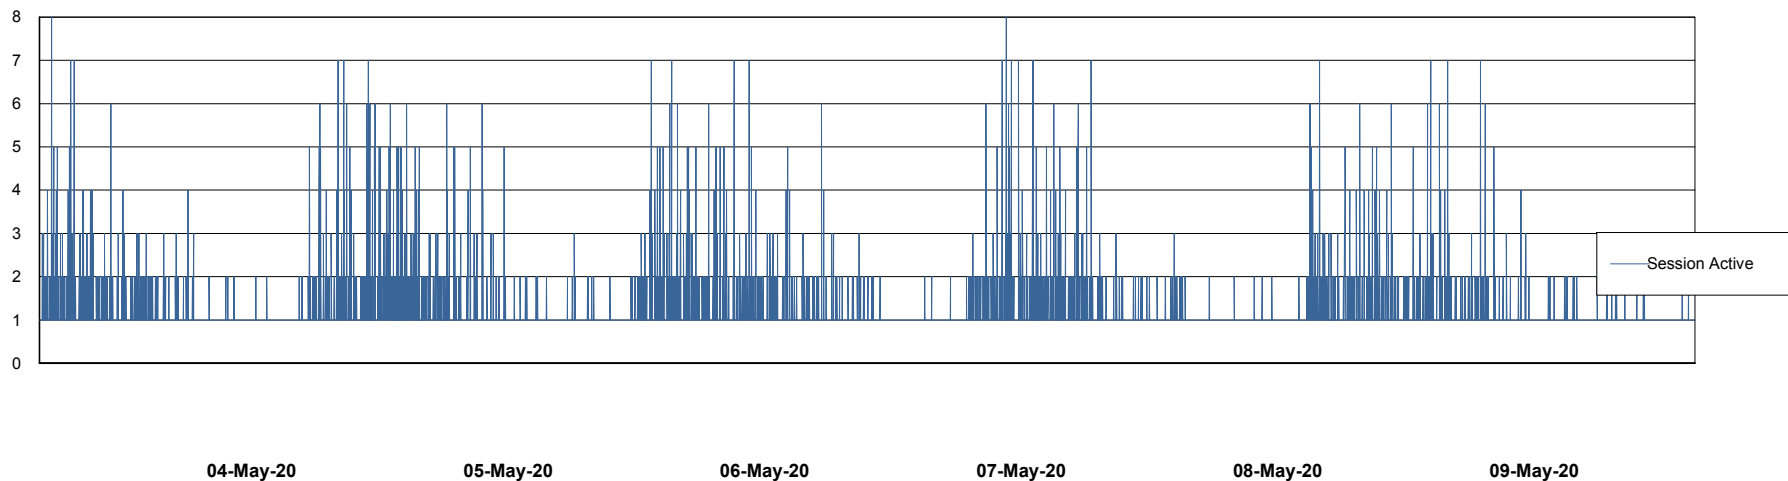

Database Performance BGGDB_Standby