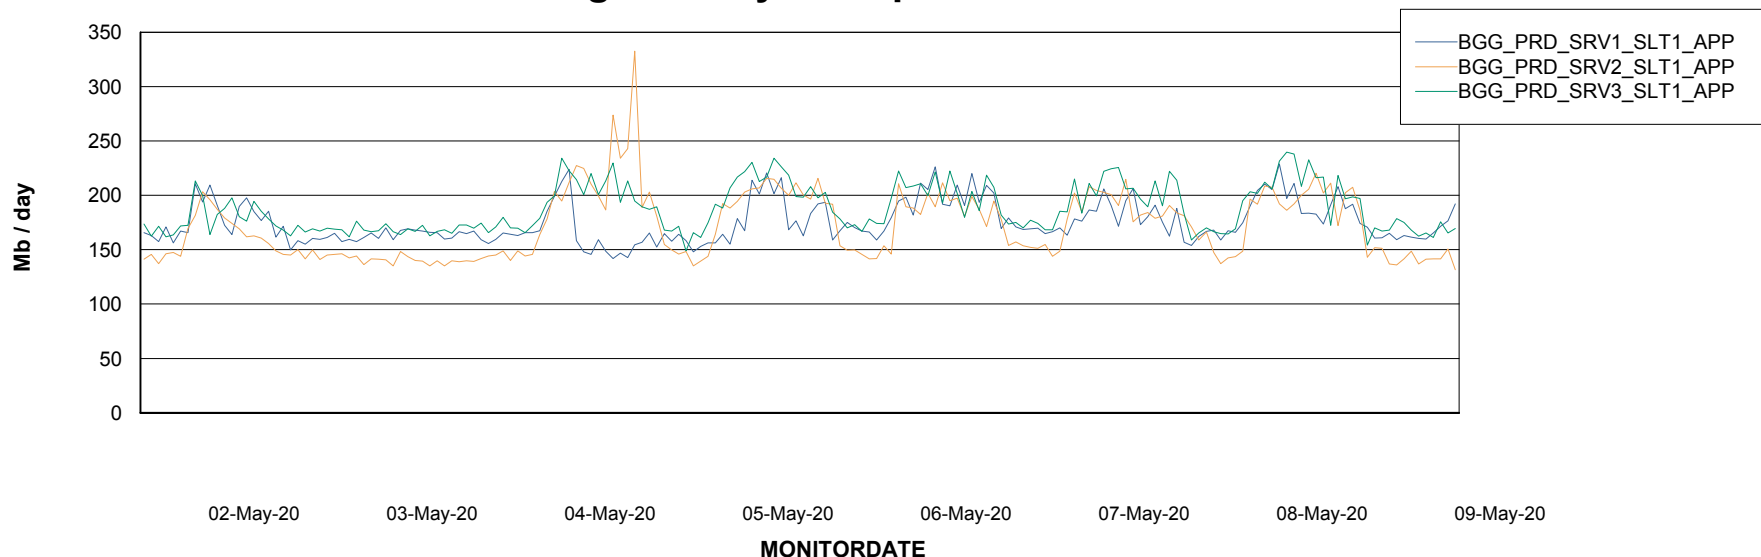

ABSSolute Application Server Services

Avg memory used per ABS Server Service