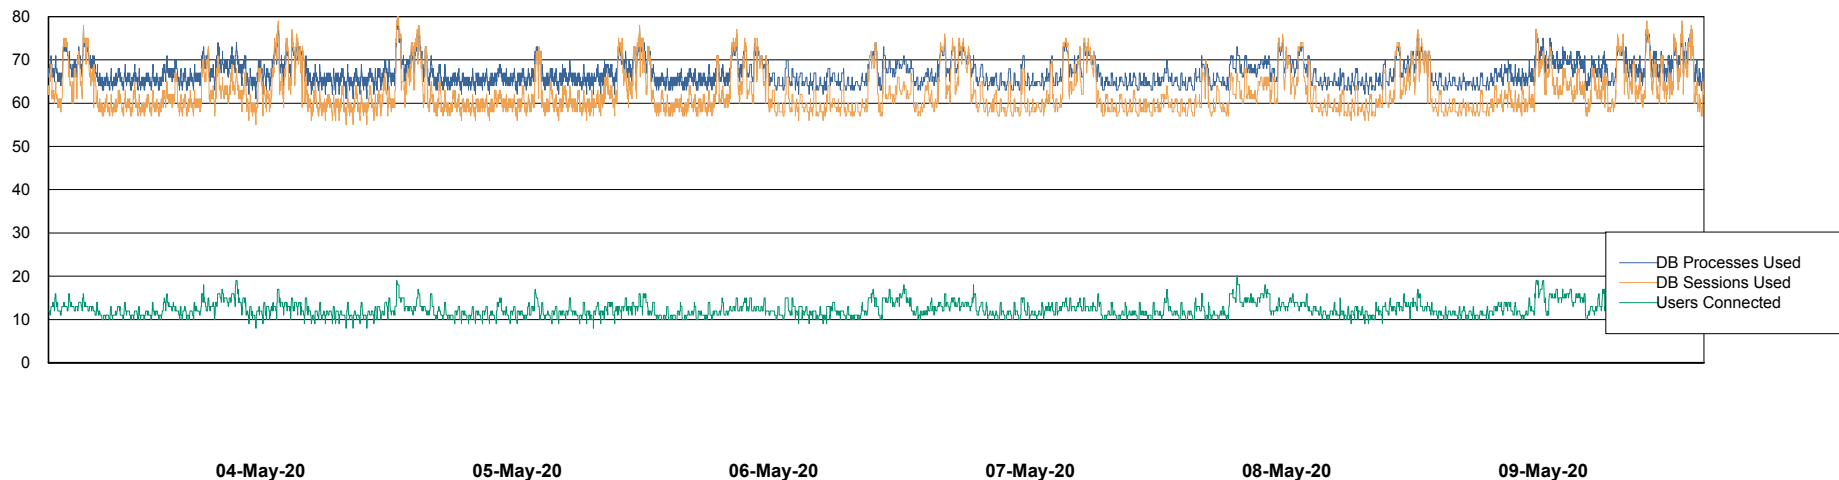

Database Performance BGGDB_BI