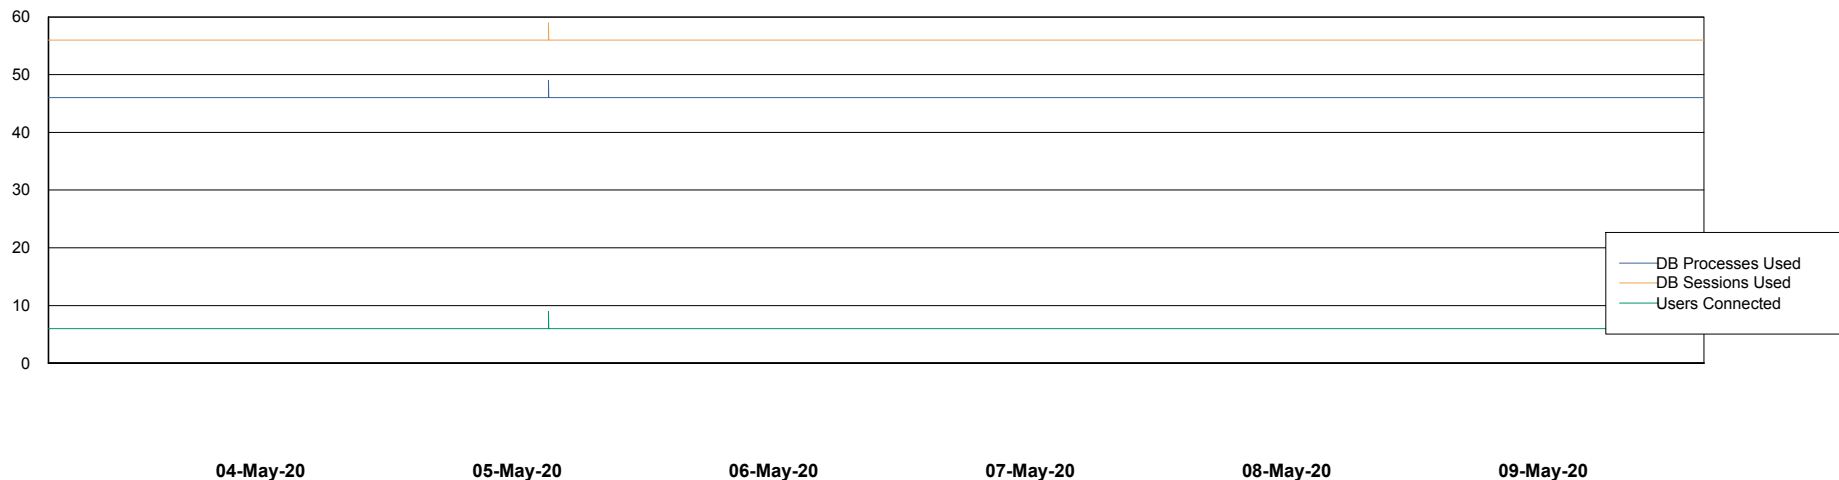

Database Performance BGGDB_Standby