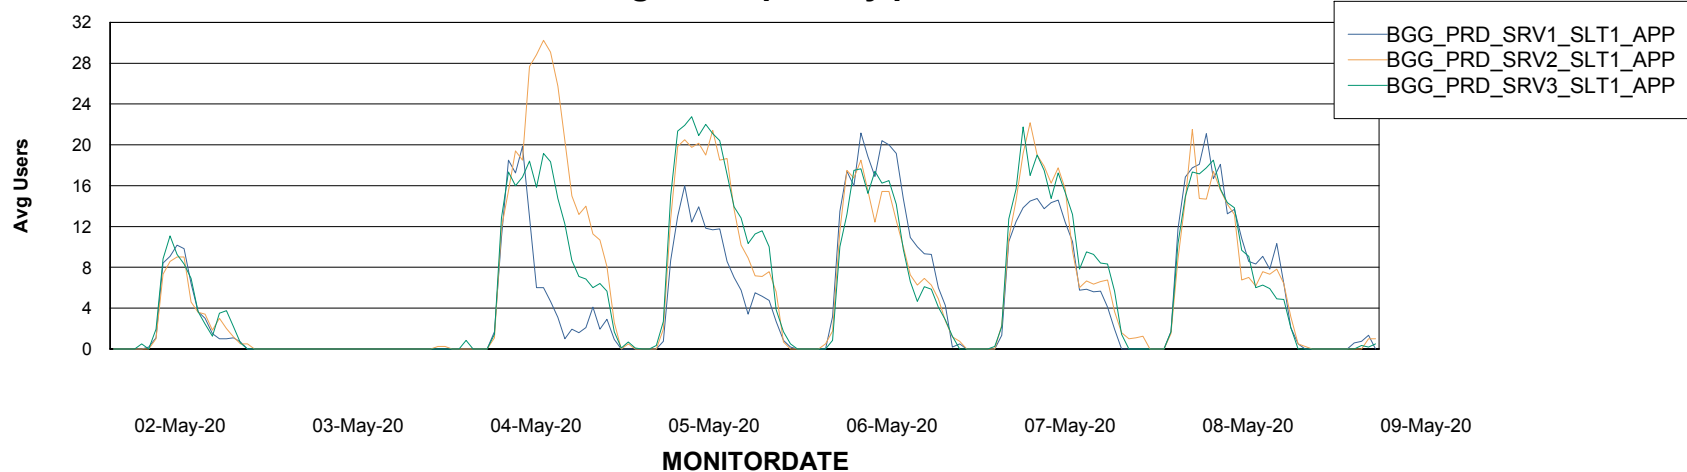

Avg users per day per ABS server