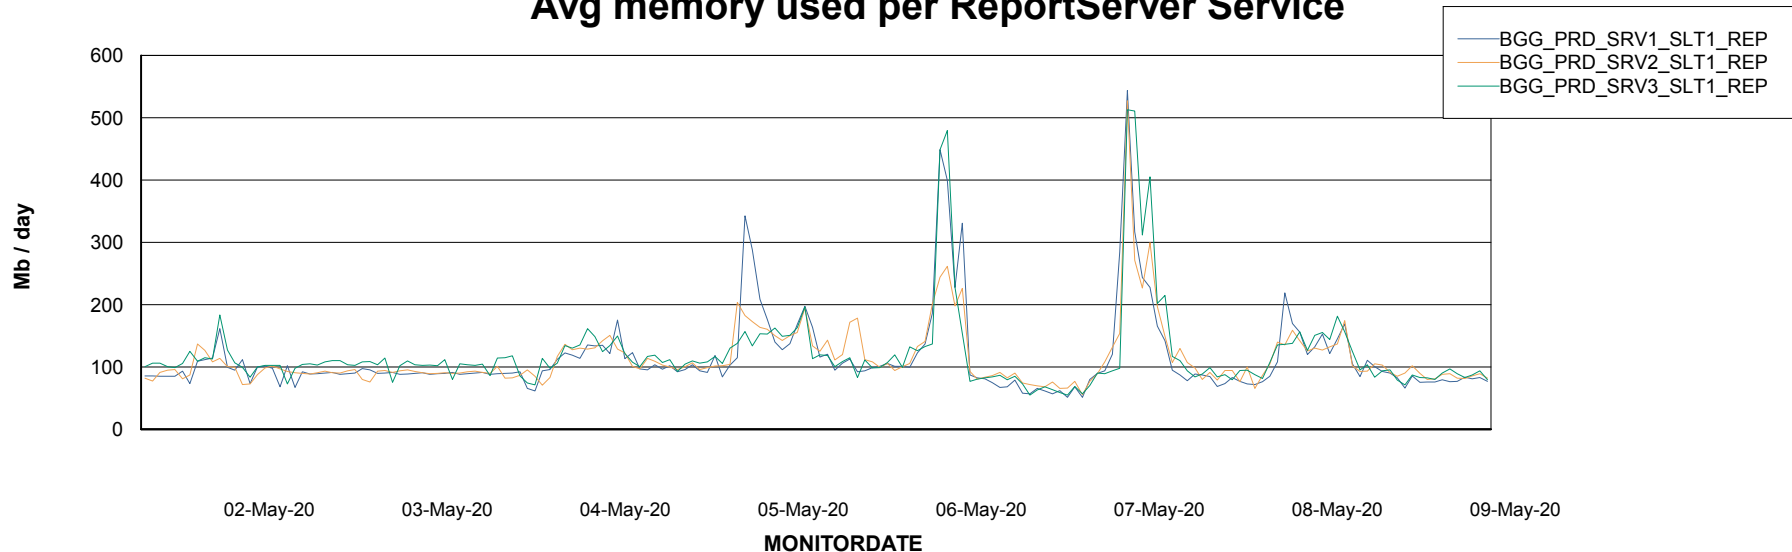

ABSSolute Application ReportServer Services

Avg memory used per ReportServer Service