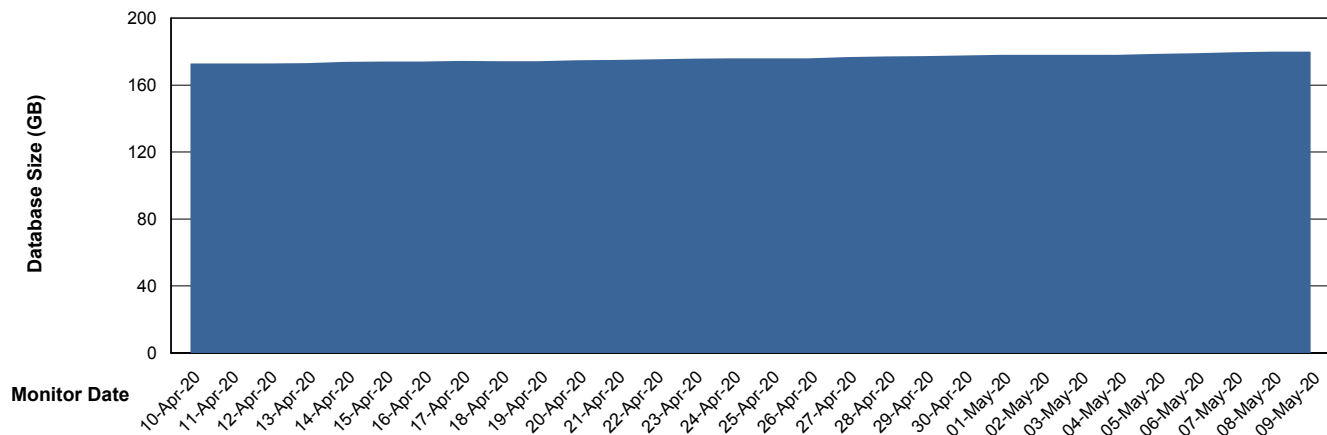

DATABASE SIZE BGGDB_Production

Database growth over last month