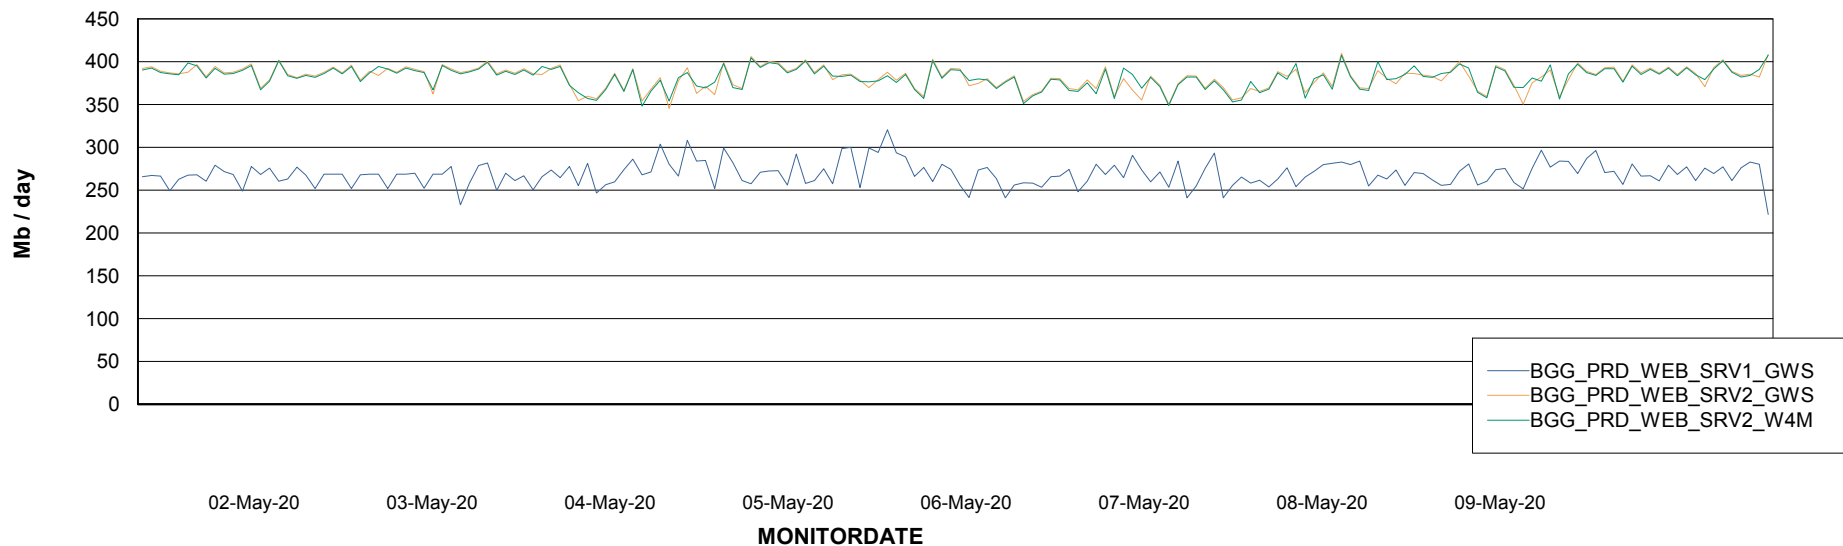

ABSSolute Web Component Services

Avg memory used per ABS Web component