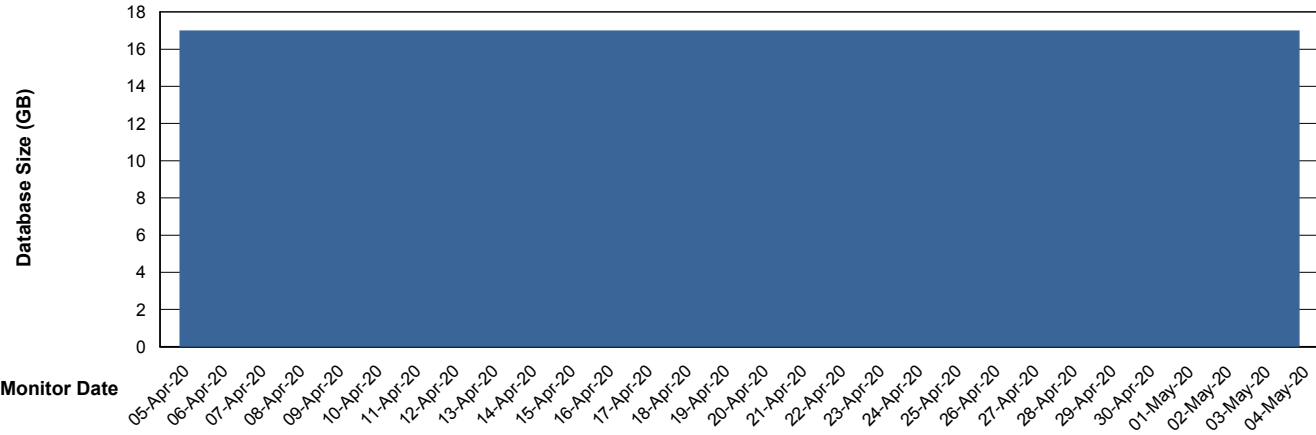

Database Performance WBLDB_Standby

DB Processes Max 500
DB Sessions Max 772

Weekly SLA Customer Report

Customer WBL_Production
 Database ID 40

DATABASE SIZE WBLDB_Production

Database growth over last month

Database Tablespace WBLDB_Production

Date	Tablespace Name	Filesize (Gb)	Usedsize (Gb)	Percentage free
04-May-20	ABSDATA	9	7	22
	INDX	12	9	25
03-May-20	ABSDATA	9	7	22
	INDX	12	9	25
02-May-20	ABSDATA	9	7	22
	INDX	12	9	25
01-May-20	ABSDATA	9	7	22
	INDX	12	9	25
30-Apr-20	ABSDATA	9	7	22
	INDX	12	9	25
29-Apr-20	ABSDATA	9	7	22
	INDX	12	9	25
28-Apr-20	ABSDATA	9	7	22
	INDX	12	9	25