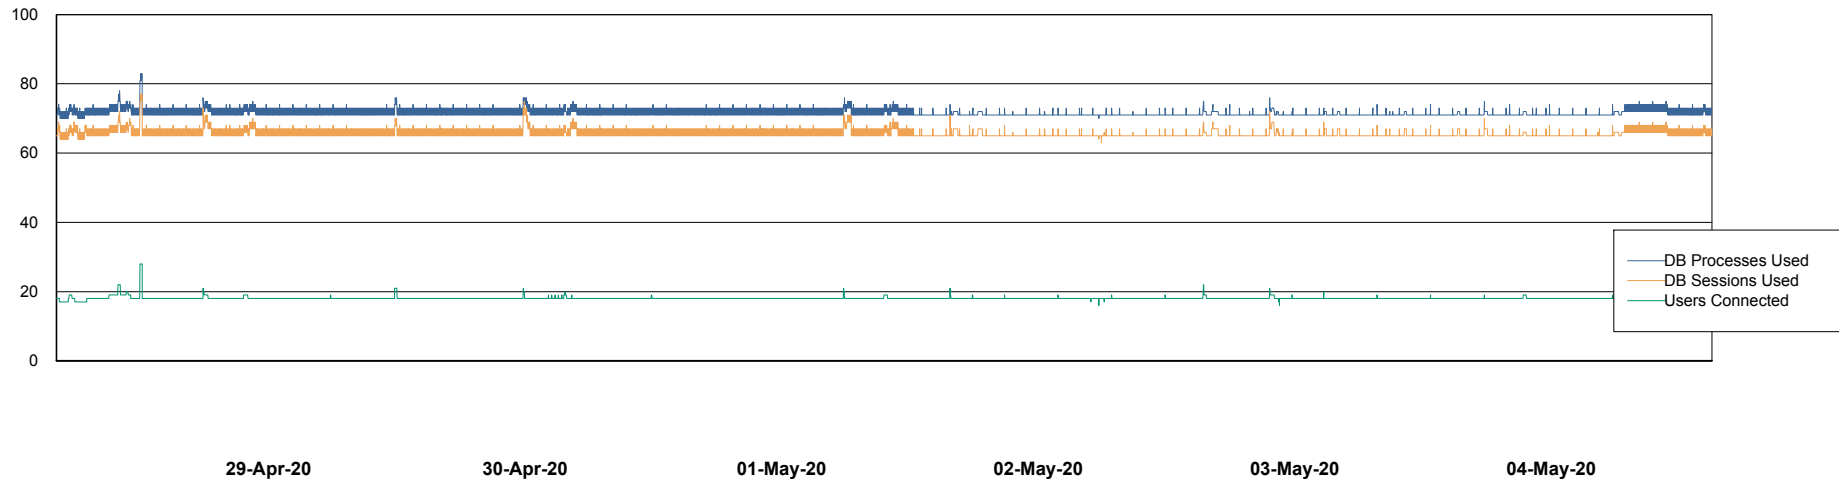

Harddisk Usage WBL_PRD_ORACLE2

	Free disk space on c: (%)	Total disk space on c: (Gb)	Free disk space on d: (%)	Total disk space on d: (Gb)	Free disk space on e: (%)	Total disk space on e: (Gb)	Free disk space on f: (%)	Total disk space on f: (Gb)
04-May-20	71	120	87	200	87	200	96	200
03-May-20	71	120	87	200	87	200	96	200
02-May-20	71	120	87	200	87	200	96	200
01-May-20	71	120	87	200	87	200	96	200
30-Apr-20	71	120	87	200	87	200	96	200
29-Apr-20	71	120	87	200	87	200	96	200
28-Apr-20	71	120	87	200	87	200	96	200

Weekly SLA Customer Report

Customer WBL_Production
Database ID 40

Database Performance WBLDB_Production

DB Processes Max 500
DB Sessions Max 772

Weekly SLA Customer Report

Customer WBL_Production
Database ID 40