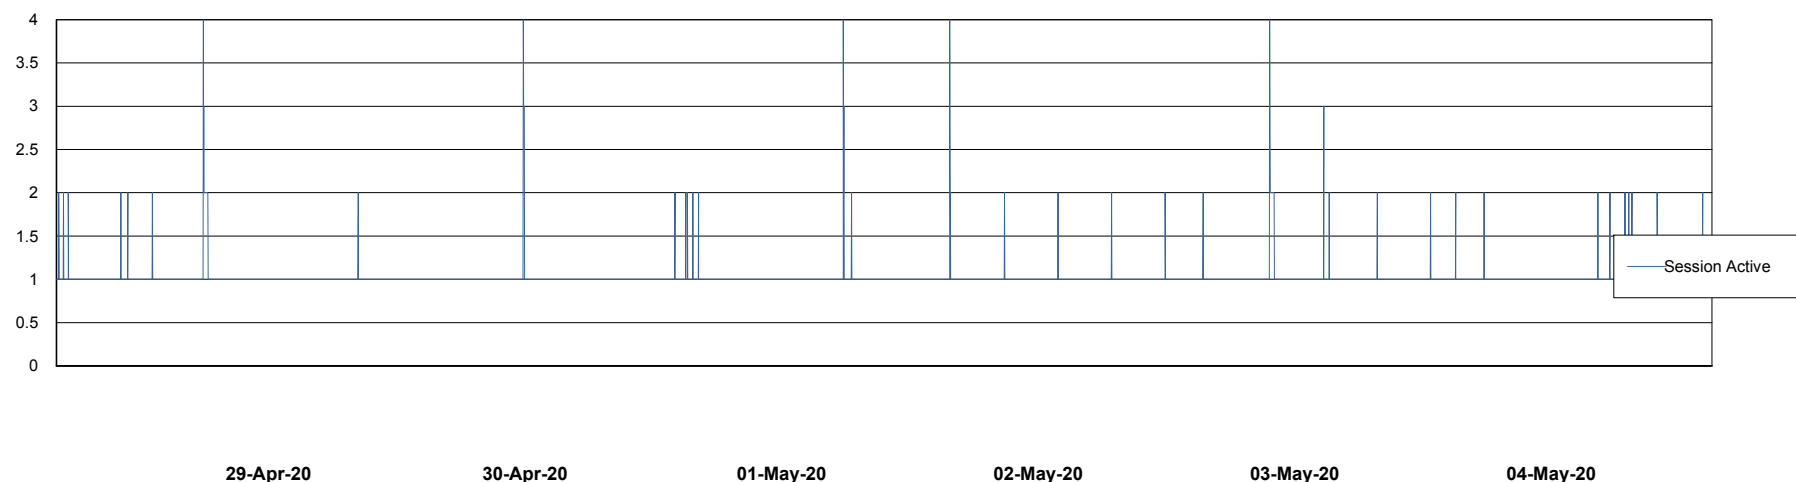

Harddisk Usage WBL_PRD_ORACLE2

	Free disk space on c: (%)	Total disk space on c: (Gb)	Free disk space on d: (%)	Total disk space on d: (Gb)	Free disk space on e: (%)	Total disk space on e: (Gb)	Free disk space on f: (%)	Total disk space on f: (Gb)
04-May-20	71	120	87	200	87	200	96	200
03-May-20	71	120	87	200	87	200	96	200
02-May-20	71	120	87	200	87	200	96	200
01-May-20	71	120	87	200	87	200	96	200
30-Apr-20	71	120	87	200	87	200	96	200
29-Apr-20	71	120	87	200	87	200	96	200
28-Apr-20	71	120	87	200	87	200	96	200

Weekly SLA Customer Report

Customer WBL_Production
Database ID 40

Database Performance WBLDB_Production

DB Processes Max 500
DB Sessions Max 772

Weekly SLA Customer Report

Customer WBL_Production
Database ID 40