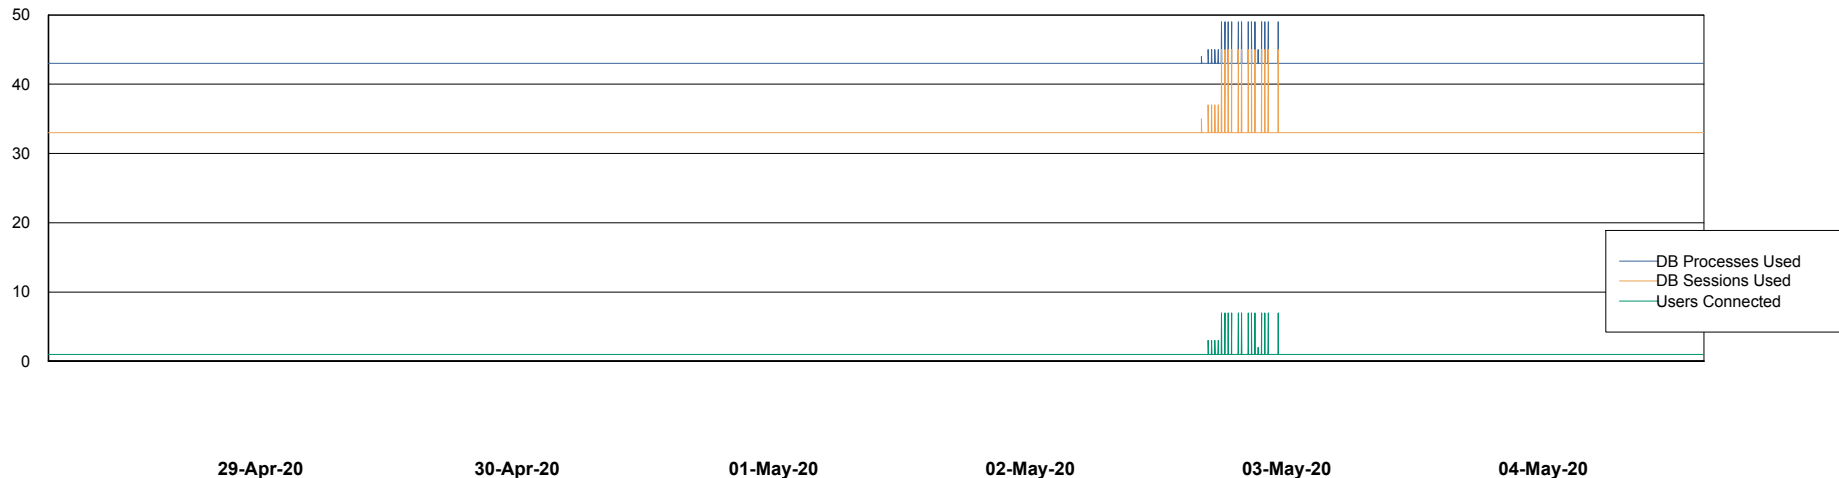

Weekly SLA Customer Report

Customer WBL_Production
Database ID 40

Database Performance WBLDB_Production

DB Processes Max 500
DB Sessions Max 772

Weekly SLA Customer Report

Customer WBL_Production
Database ID 40

Database Performance WBLDB_Standby

DB Processes Max 500
DB Sessions Max 772

Weekly SLA Customer Report

Customer WBL_Production
 Database ID 40

DATABASE SIZE WBLDB_Production

Database growth over last month