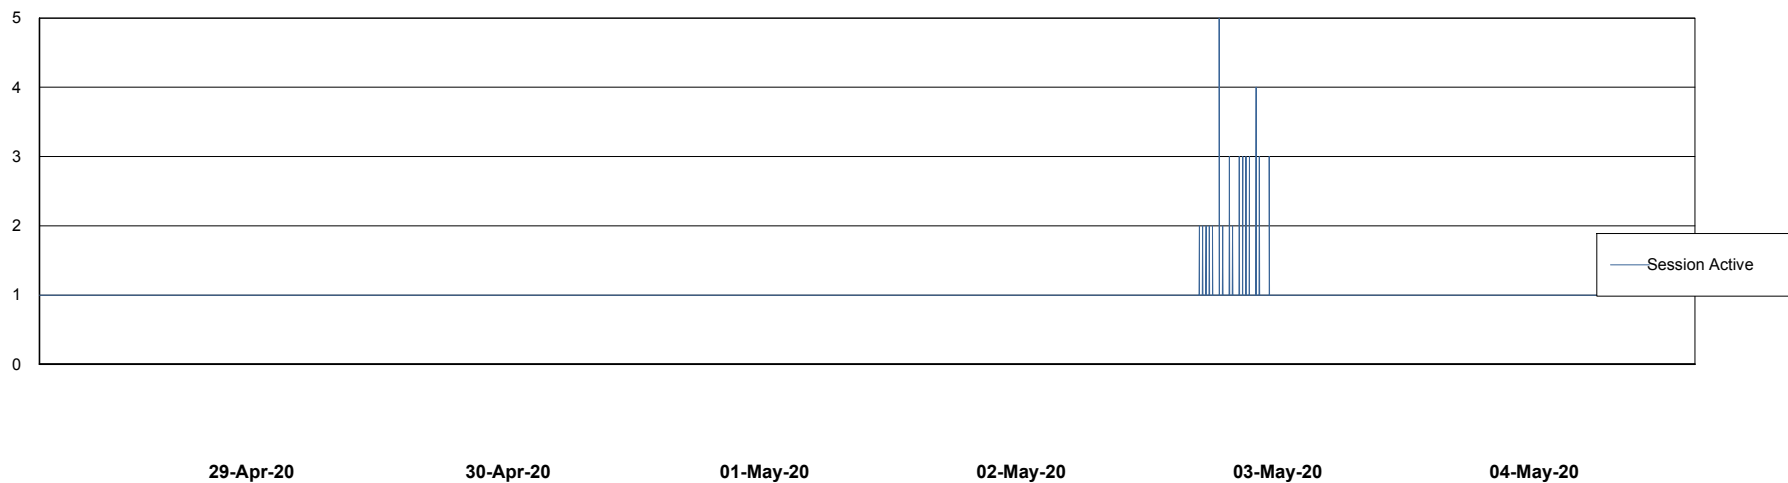

Weekly SLA Customer Report

Customer WBL_Production
Database ID 40

Database Performance WBLDB_Production

DB Processes Max 500
DB Sessions Max 772

Weekly SLA Customer Report

Customer WBL_Production
Database ID 40

Database Performance WBLDB_Standby

DB Processes Max 500
DB Sessions Max 772

Weekly SLA Customer Report

Customer WBL_Production
 Database ID 40

DATABASE SIZE WBLDB_Production

Database growth over last month