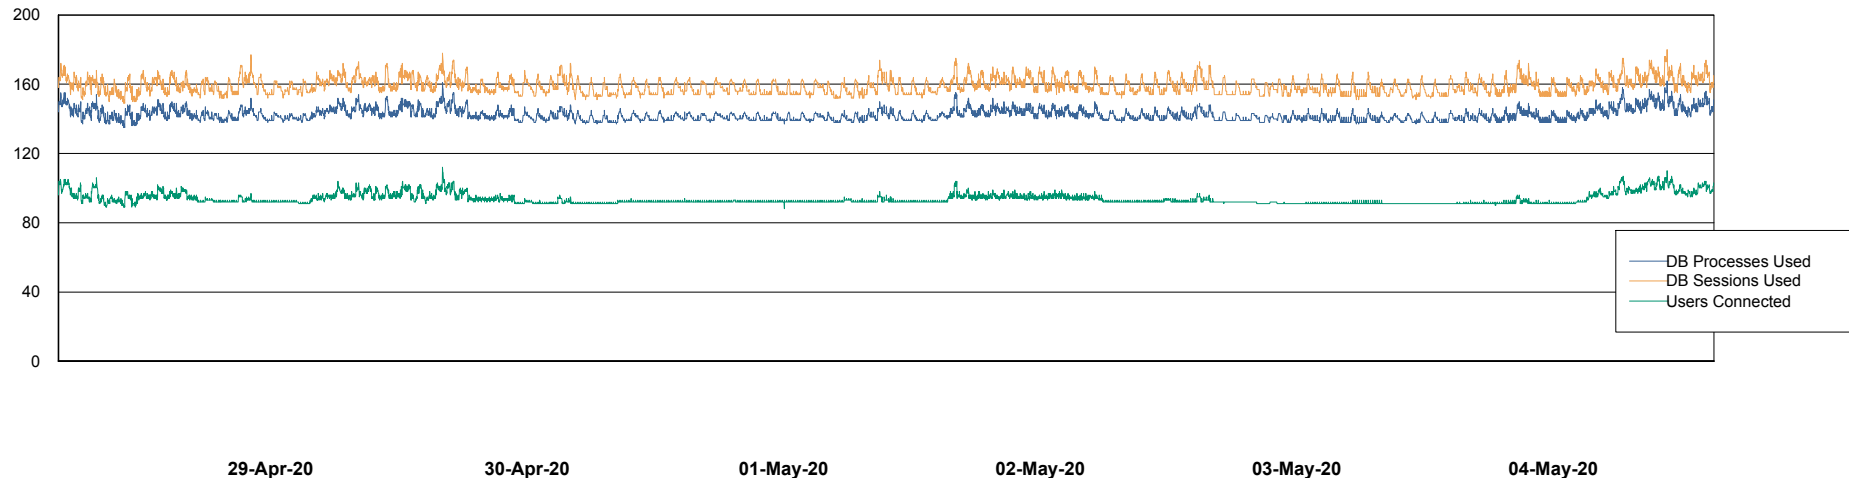

Database Performance VOSDB_Production

DB Processes Max 500
DB Sessions Max 772