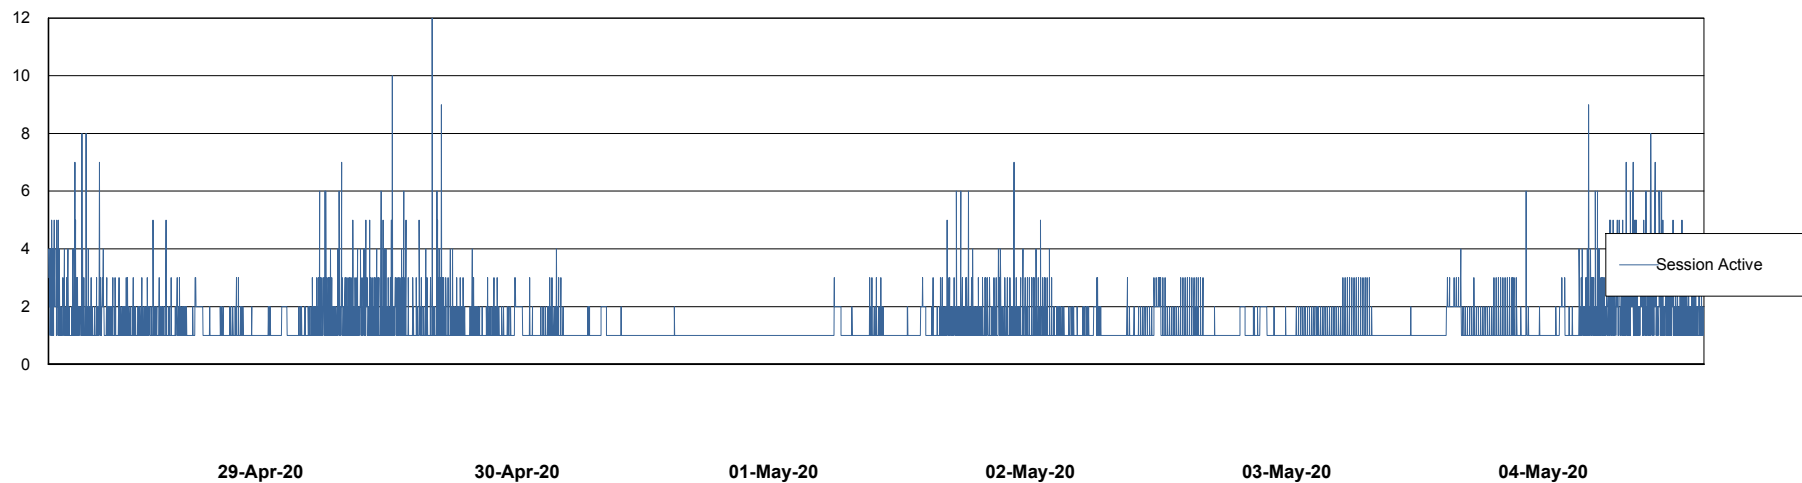

Database Performance VOSDB_Production

DB Processes Max 500
DB Sessions Max 772