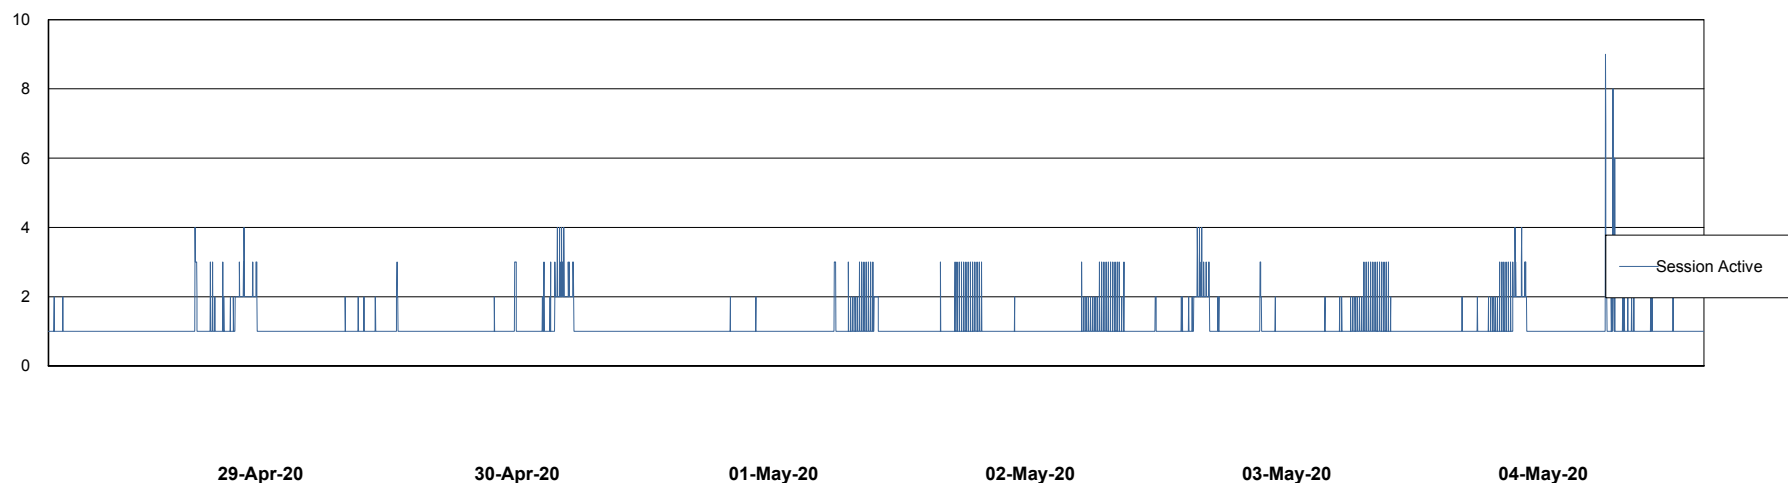

Harddisk Usage VOS_ABSWEB2

	Free disk space on / (%)	Total disk space on / (Gb)	Used disk space on / (Gb)	Total disk space on /home (Gb)	Used disk space on /home (Gb)	Free disk space on /opt (%)	Total disk space on /opt (Gb)	Used disk space on /opt (Gb)	Total disk space on /tmp (Gb)	Used disk space on /tmp (Gb)
04-May-20	79	50	11	50	11	79	50	11	50	11
03-May-20	79	50	11	50	11	79	50	11	50	11
02-May-20	79	50	11	50	11	79	50	11	50	11
01-May-20	79	50	11	50	11	79	50	11	50	11
30-Apr-20	79	50	11	50	11	79	50	11	50	11
29-Apr-20	79	50	11	50	11	79	50	11	50	11
28-Apr-20	79	50	11	50	11	79	50	11	50	11

Weekly SLA Customer Report

Customer VOS_Production
Database ID 68

Database Performance VOSBIDB_Production

DB Processes Max 300
DB Sessions Max 472

Weekly SLA Customer Report

Customer VOS_Production
Database ID 68