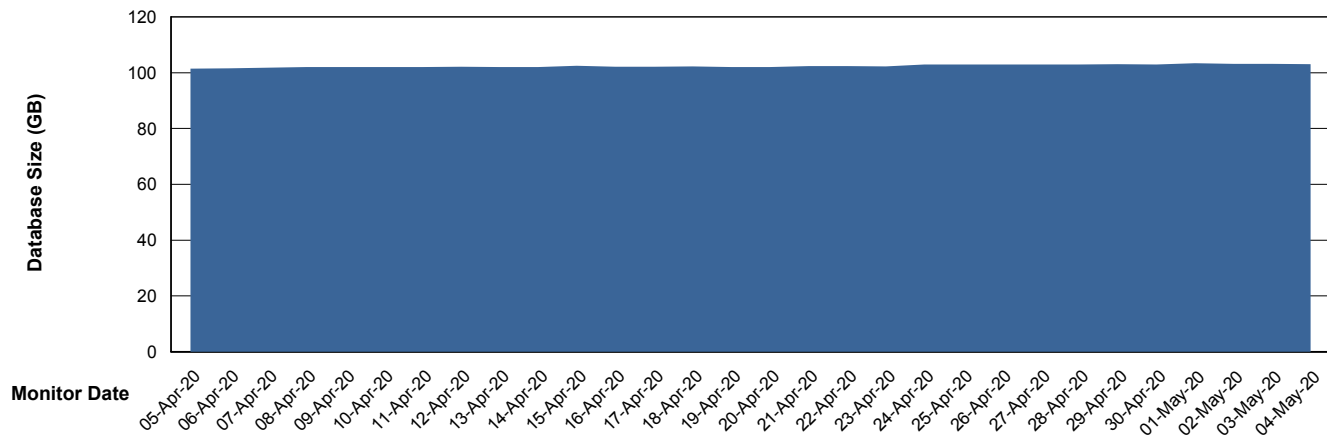

Database Performance VOSDB_Production

DB Processes Max 500
DB Sessions Max 772

Weekly SLA Customer Report

Customer VOS_Production
Database ID 68

Database Performance VOSDB_Standby

DB Processes Max 300
DB Sessions Max 472

Weekly SLA Customer Report

Customer VOS_Production
Database ID 68

DATABASE SIZE VOSBIDB_Production

Database growth over last month

DATABASE SIZE VOSDB_Production

Database growth over last month

Weekly SLA Customer Report