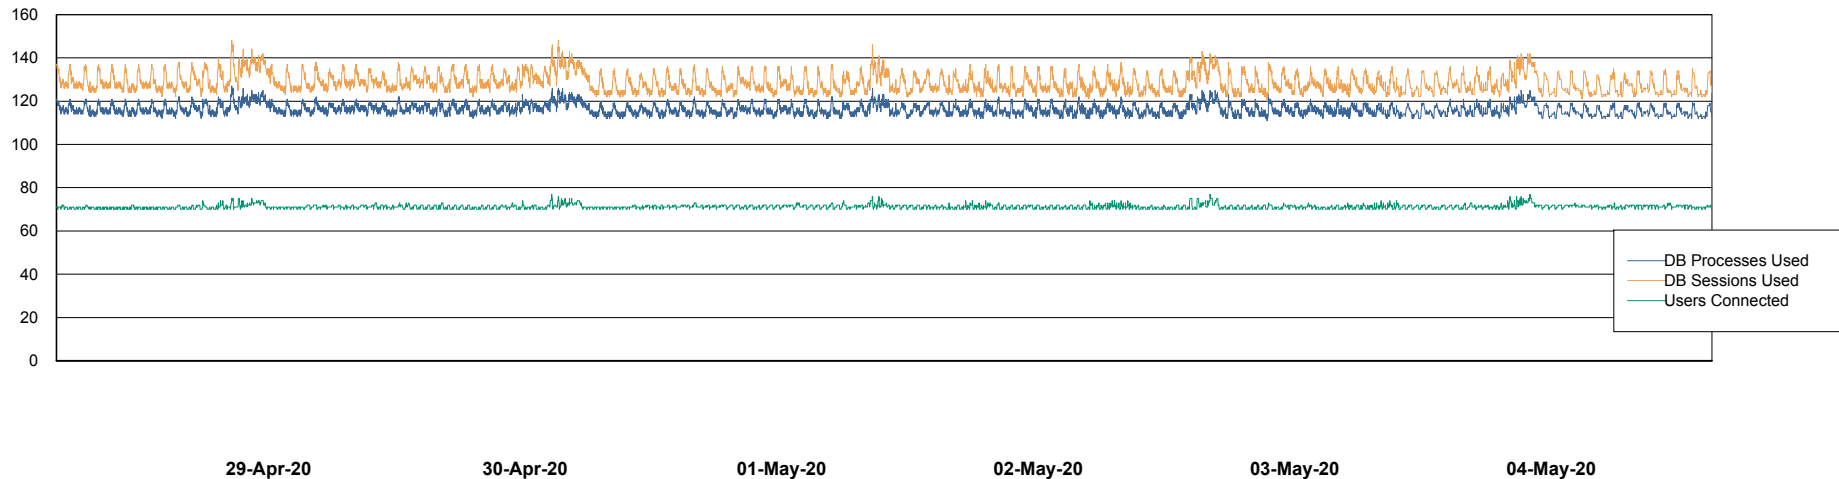

Database Performance VOSBIDB_Production

DB Processes Max 300
DB Sessions Max 472