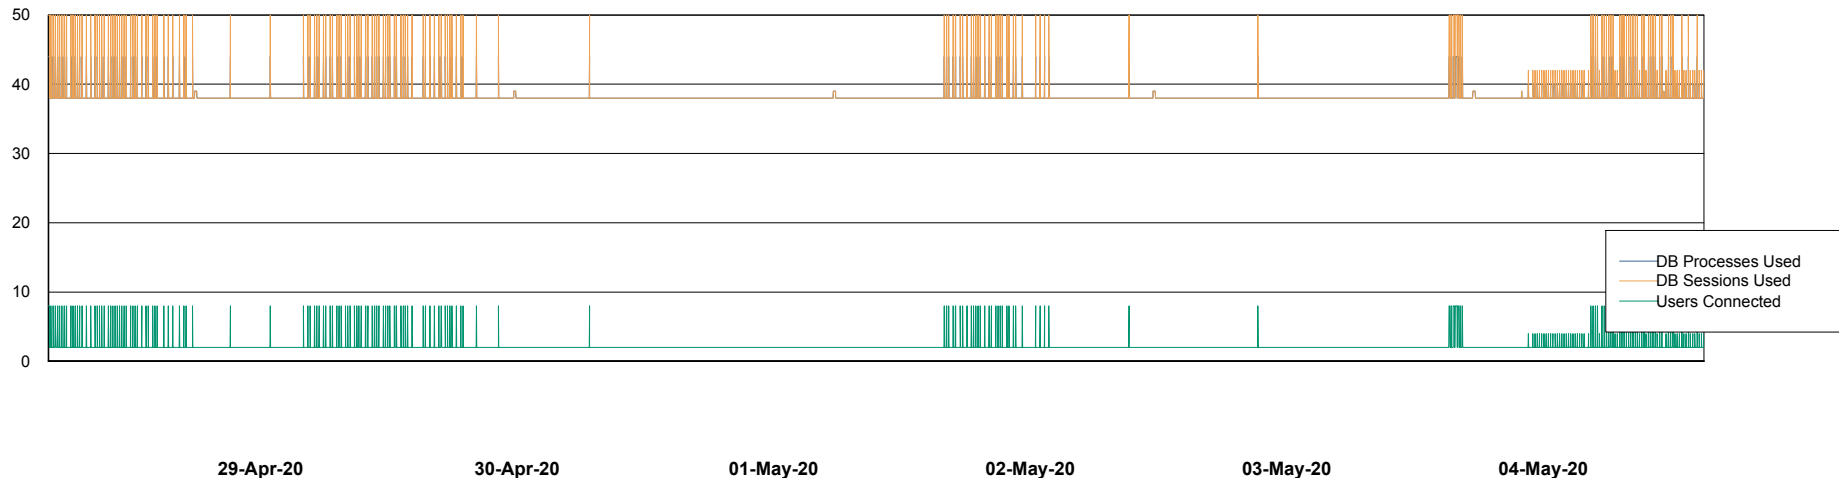

Database Performance VOSDB_Production

DB Processes Max 500
DB Sessions Max 772

Weekly SLA Customer Report

Customer VOS_Production
Database ID 68

Database Performance VOSDB_Standby

DB Processes Max 300
DB Sessions Max 472

Weekly SLA Customer Report

Customer VOS_Production
Database ID 68

DATABASE SIZE VOSBIDB_Production

Database growth over last month

DATABASE SIZE VOSDB_Production

Database growth over last month

Weekly SLA Customer Report