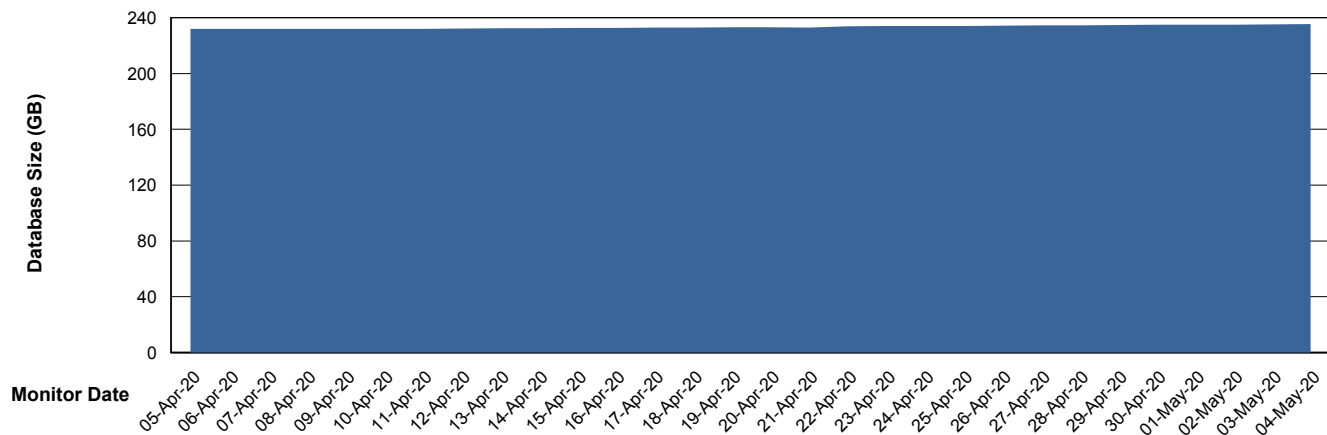

Weekly SLA Customer Report

Customer VOS_Production
Database ID 68

DATABASE SIZE VOSBIDB_Production

Database growth over last month

DATABASE SIZE VOSDB_Production

Database growth over last month

Weekly SLA Customer Report