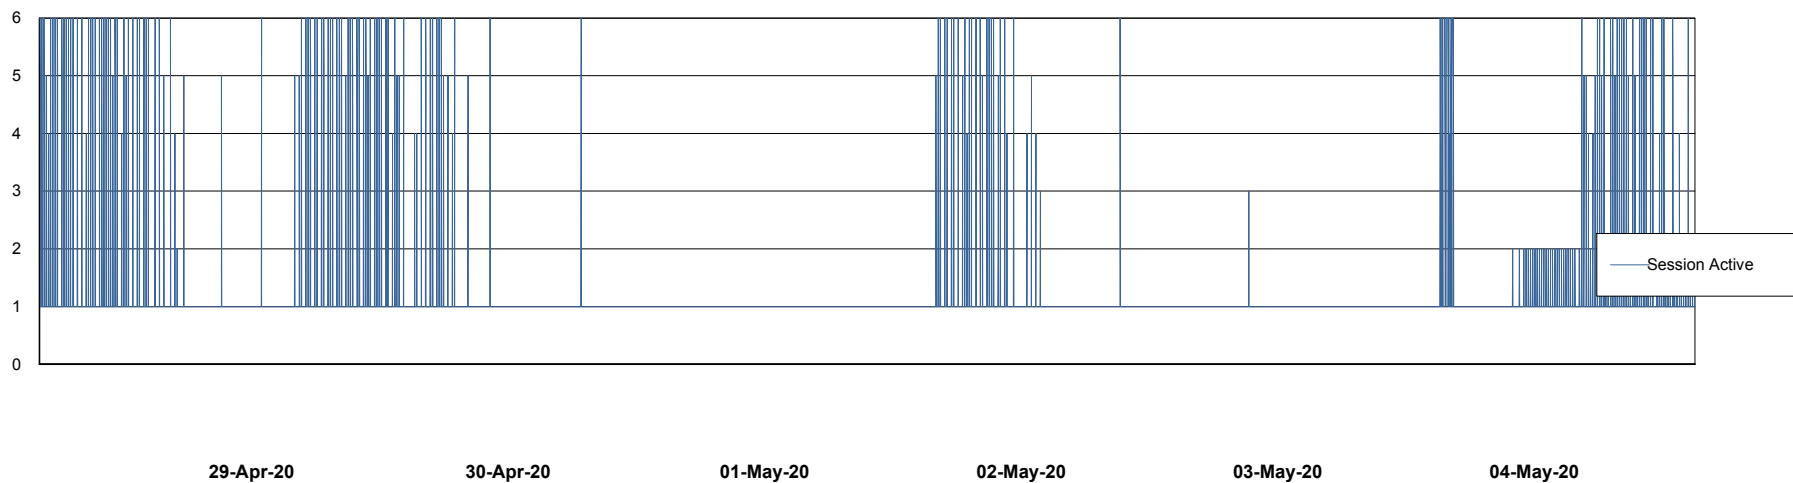

Database Performance VOSDB_Production

DB Processes Max 500
DB Sessions Max 772

Weekly SLA Customer Report

Customer VOS_Production
Database ID 68

Database Performance VOSDB_Standby

DB Processes Max 300
DB Sessions Max 472

Weekly SLA Customer Report

Customer VOS_Production
Database ID 68

DATABASE SIZE VOSBIDB_Production

Database growth over last month

DATABASE SIZE VOSDB_Production

Database growth over last month

Weekly SLA Customer Report