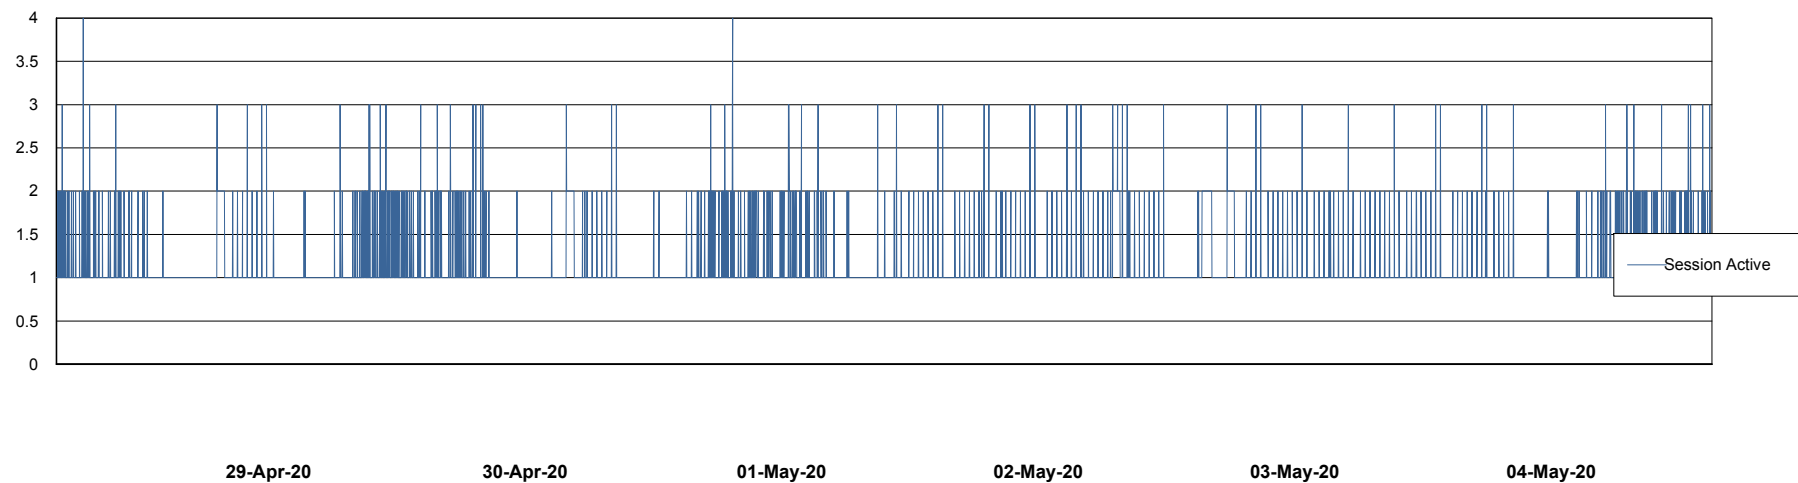

Weekly SLA Customer Report

Customer VEN_Production
Database ID 35

Harddisk Usage VEN_PRD_DB_BI

	Free disk space on c: (%)	Total disk space on c: (Gb)	Free disk space on d: (%)	Total disk space on d: (Gb)
04-May-20	58	102	44	601
03-May-20	58	102	44	601
02-May-20	58	102	44	601
01-May-20	56	102	44	601
30-Apr-20	56	102	44	601
29-Apr-20	56	102	44	601
28-Apr-20	56	102	44	601

Weekly SLA Customer Report

Customer VEN_Production
Database ID 35

Database Performance ABSVEN06 Primary DB 2019

DB Processes Max 300
DB Sessions Max 472

Weekly SLA Customer Report

Customer VEN_Production
Database ID 35