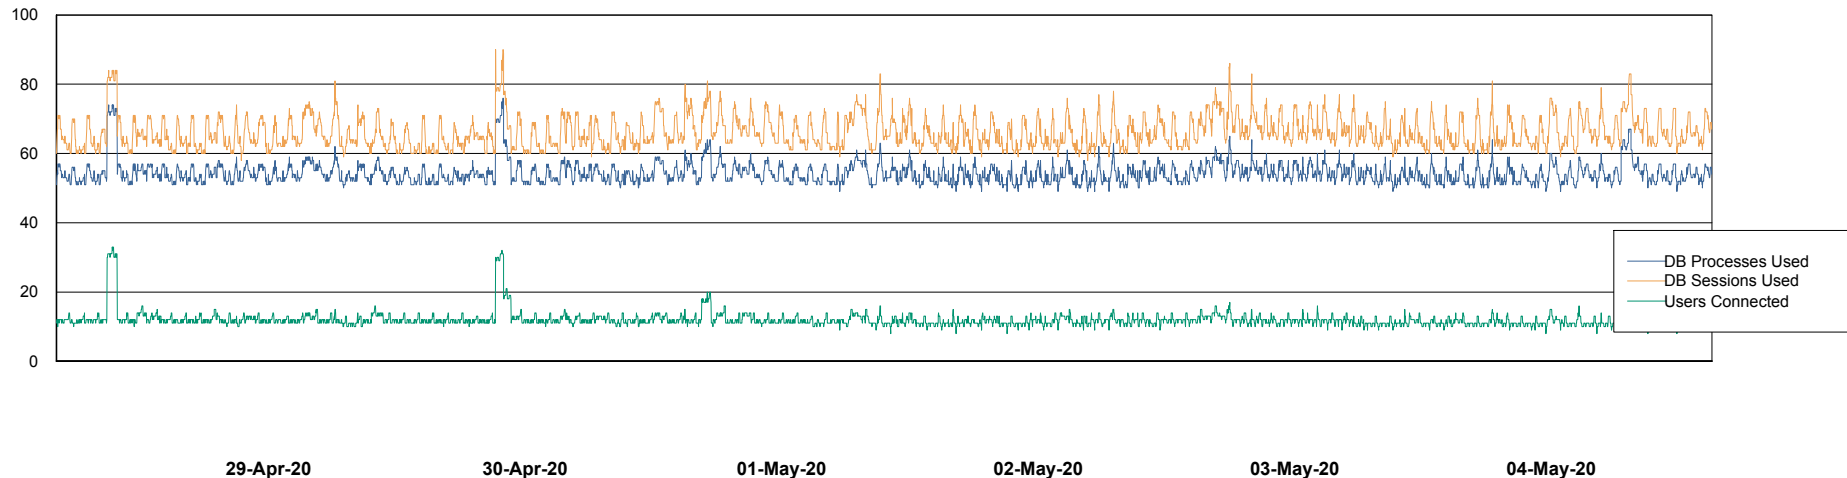

Database Performance ABSVEN07 Standby DB 2019

DB Processes Max 300
DB Sessions Max 472

Weekly SLA Customer Report

Customer VEN_Production
Database ID 35

Database Performance VENDB_BI

DB Processes Max 500
DB Sessions Max 772