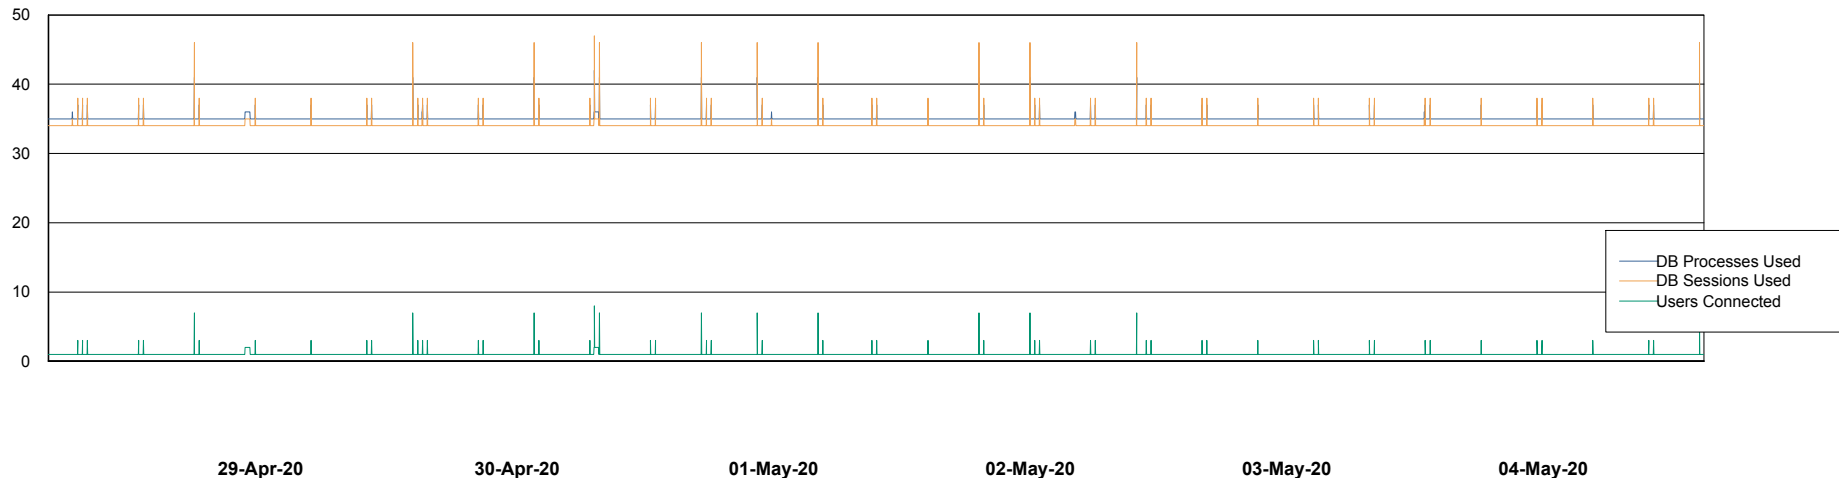

Database Performance ABSVEN07 Standby DB 2019

DB Processes Max 300
DB Sessions Max 472