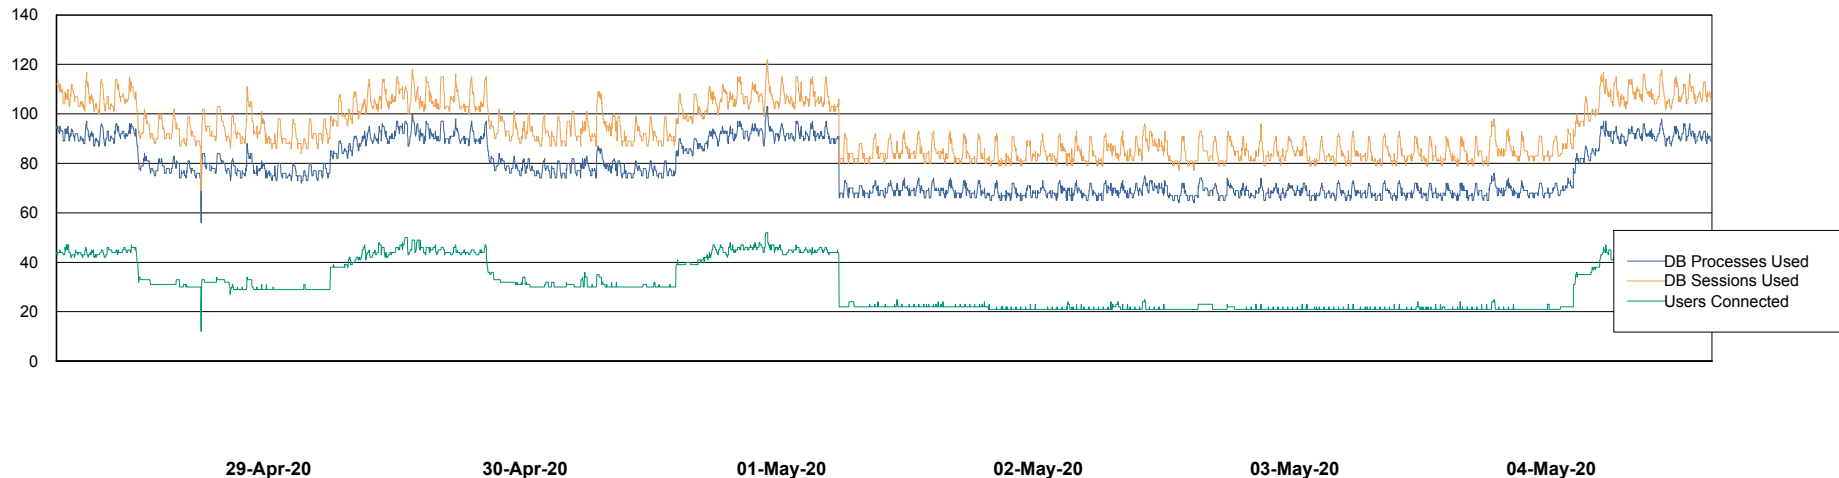

Weekly SLA Customer Report

Customer VEN_Production
Database ID 35

Harddisk Usage VEN_PRD_DB_BI

	Free disk space on c: (%)	Total disk space on c: (Gb)	Free disk space on d: (%)	Total disk space on d: (Gb)
04-May-20	58	102	44	601
03-May-20	58	102	44	601
02-May-20	58	102	44	601
01-May-20	56	102	44	601
30-Apr-20	56	102	44	601
29-Apr-20	56	102	44	601
28-Apr-20	56	102	44	601

Weekly SLA Customer Report

Customer VEN_Production
Database ID 35

Database Performance ABSVEN06 Primary DB 2019

DB Processes Max 300
DB Sessions Max 472

Weekly SLA Customer Report

Customer VEN_Production
Database ID 35