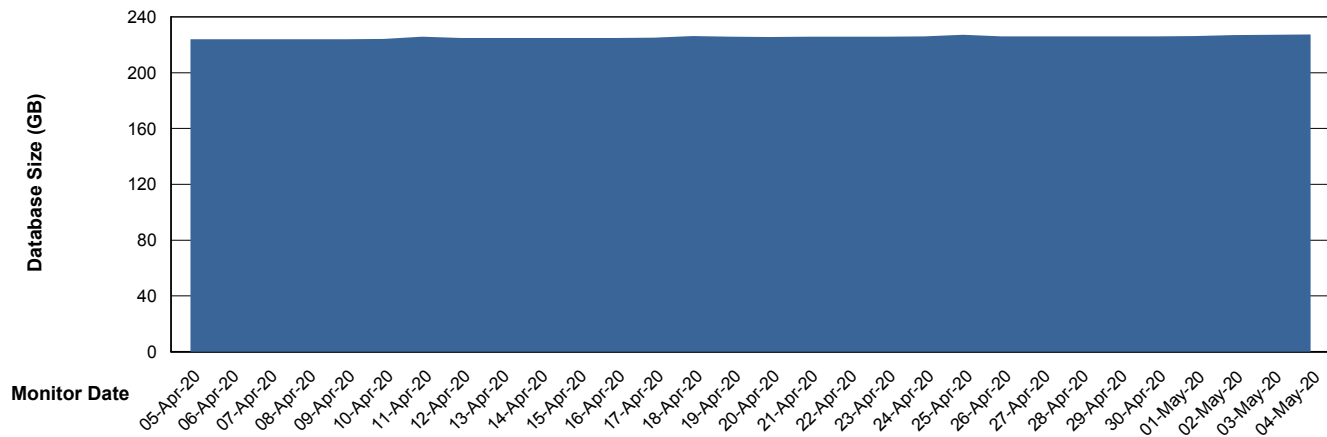

Database Performance ABSVEN07 Standby DB 2019

DB Processes Max 300
DB Sessions Max 472

Weekly SLA Customer Report

Customer VEN_Production
Database ID 35

Database Performance VENDB_BI

DB Processes Max 500
DB Sessions Max 772

Weekly SLA Customer Report

Customer VEN_Production
Database ID 35

DATABASE SIZE ABSVEN06 Primary DB 2019

Database growth over last month

DATABASE SIZE VENDB_BI

Database growth over last month

Weekly SLA Customer Report