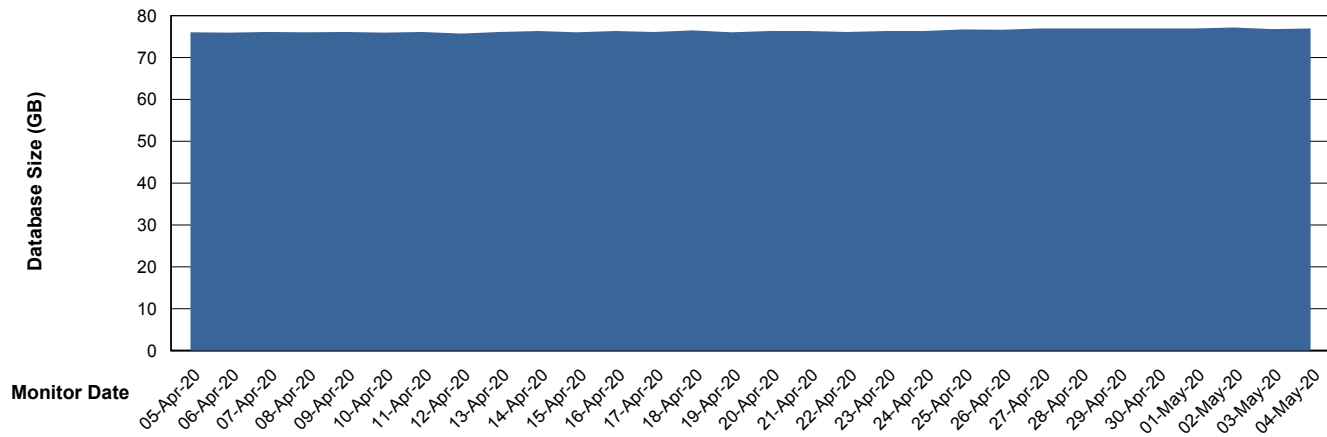

Weekly SLA Customer Report

Customer VEN_Production
Database ID 35

DATABASE SIZE ABSVEN06 Primary DB 2019

Database growth over last month

DATABASE SIZE VENDB_BI

Database growth over last month

Weekly SLA Customer Report