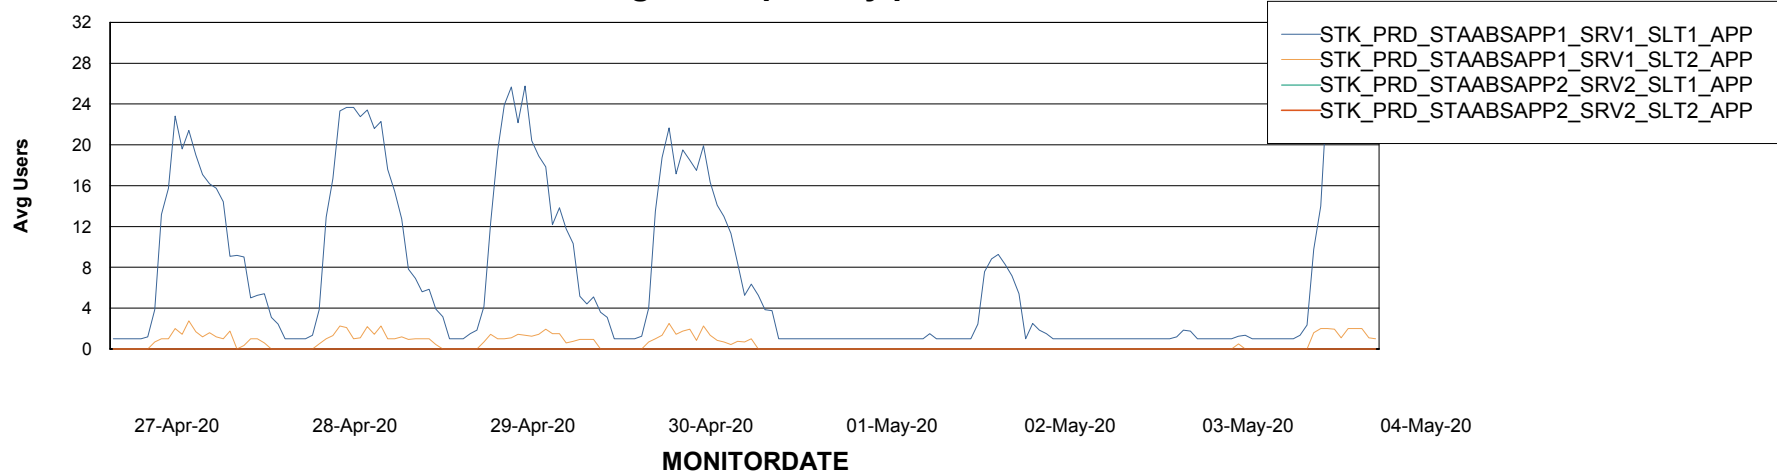

Avg users per day per ABS server