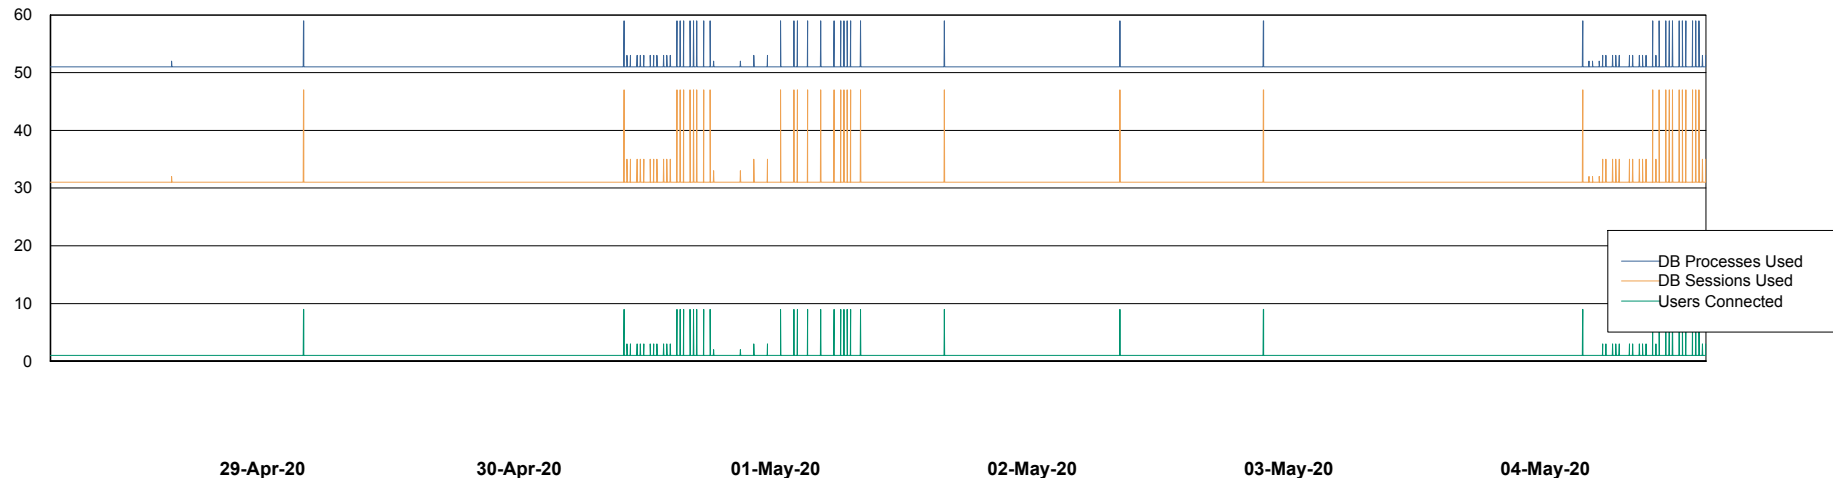

Database Performance STKDB_ABS1SB Standby Database

DB Processes Max 500
DB Sessions Max 774