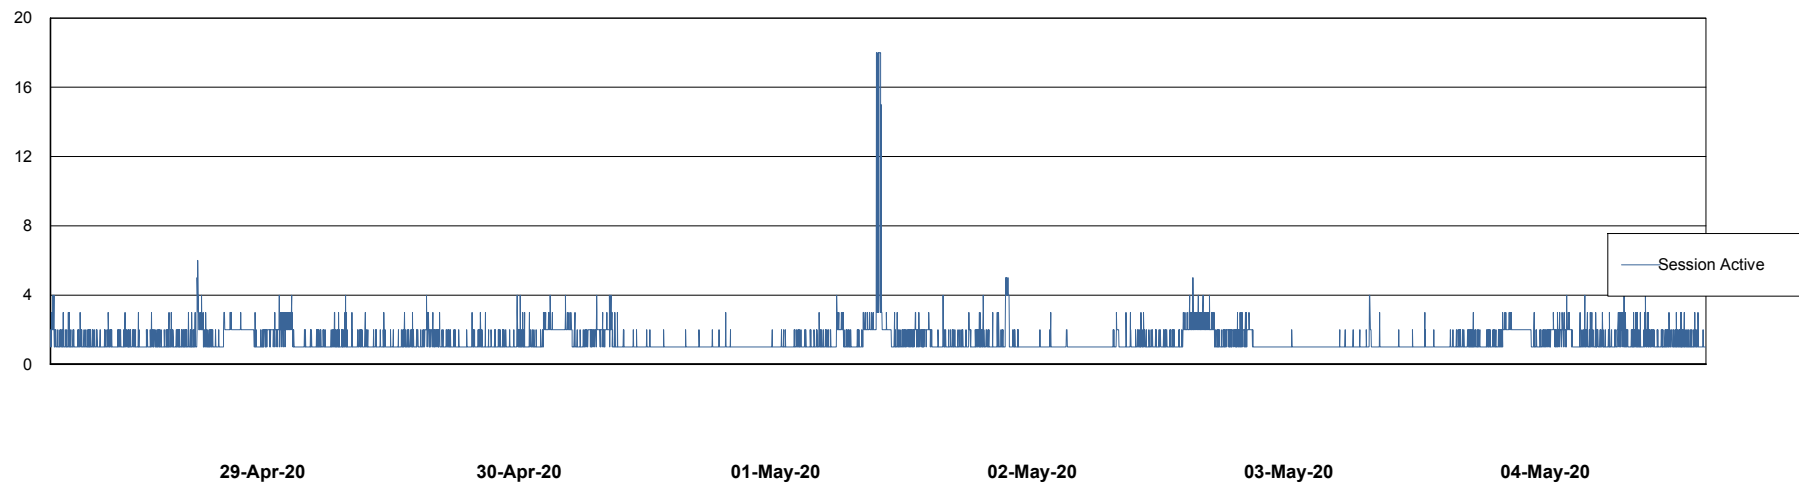

Weekly SLA Customer Report

Customer STK_Production
Database ID 82

Harddisk Usage STK_STAABSDB2 Standby DB Server

	Free disk space on c: (%)	Total disk space on c: (Gb)	Free disk space on d: (%)	Total disk space on d: (Gb)	Free disk space on e: (%)	Total disk space on e: (Gb)	Total disk space on f: (Gb)
04-May-20	71	99	41	350	26	1,000	0
03-May-20	71	99	41	350	26	1,000	0
02-May-20	71	99	41	350	26	1,000	0
01-May-20	71	99	41	350	26	1,000	0
30-Apr-20	71	99	41	350	26	1,000	0
29-Apr-20	71	99	41	350	26	1,000	0
28-Apr-20	71	99	41	350	26	1,000	0

Weekly SLA Customer Report

Customer STK_Production
Database ID 82

Database Performance STKDB_ABS1 Production Database

DB Processes Max 500
DB Sessions Max 776

Weekly SLA Customer Report

Customer STK_Production
Database ID 82