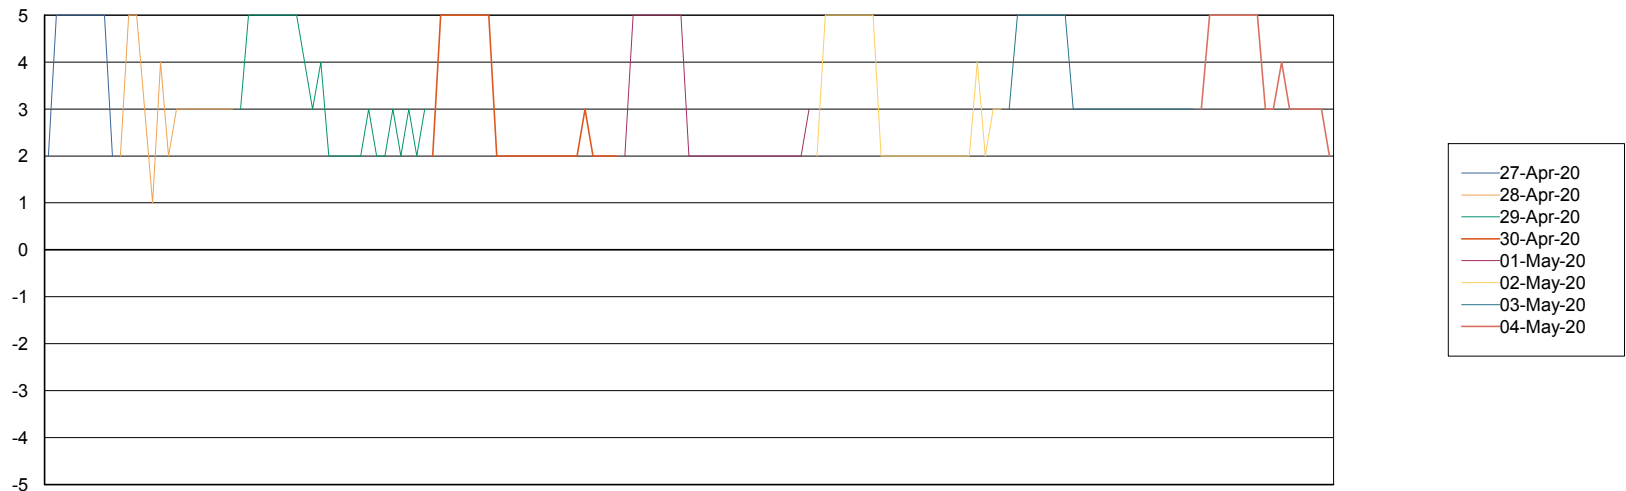

Standby Database Health STK_Production

Recovery lag for last 7 days