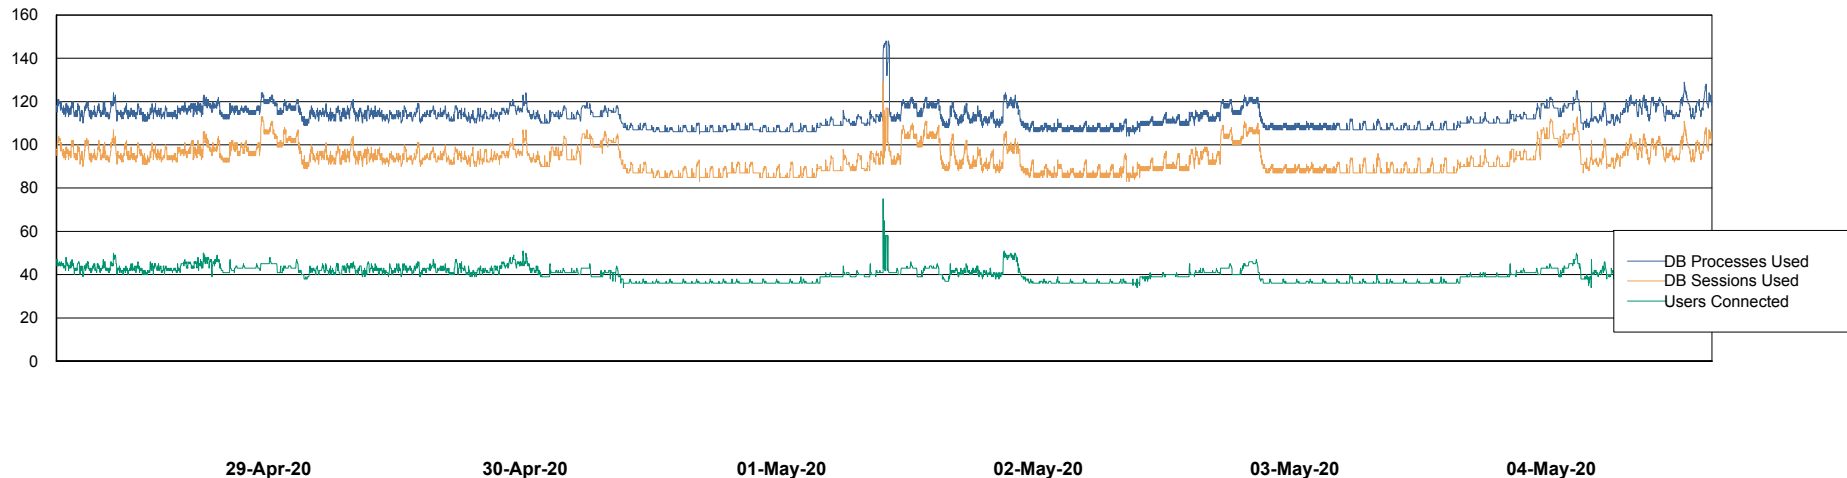

Database Performance STKDB_ABS1 Production Database

DB Processes Max 500
DB Sessions Max 776