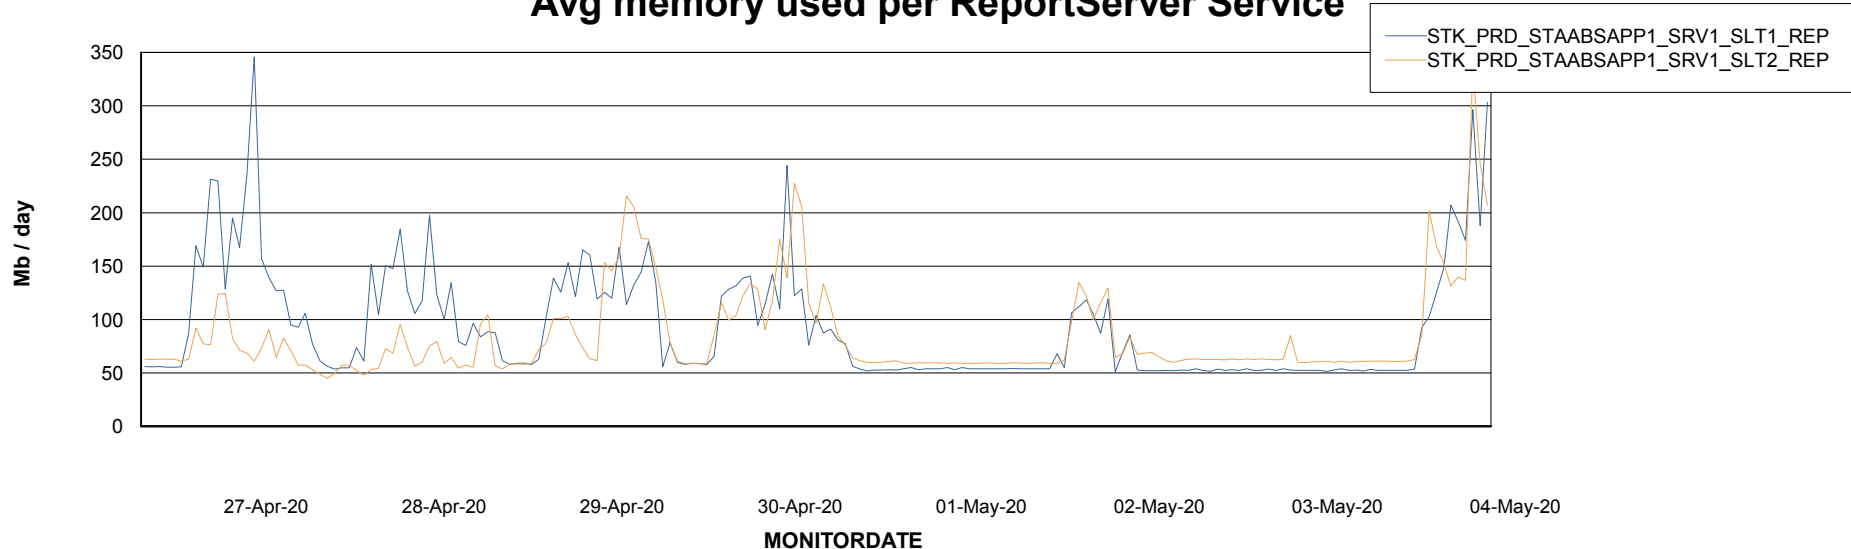

Avg memory used per ABS Server Service

Avg users per day per ABS server

Weekly SLA Customer Report

Customer STK_Production
Database ID 82

ABSSolute Application ReportServer Services

Avg memory used per ReportServer Service