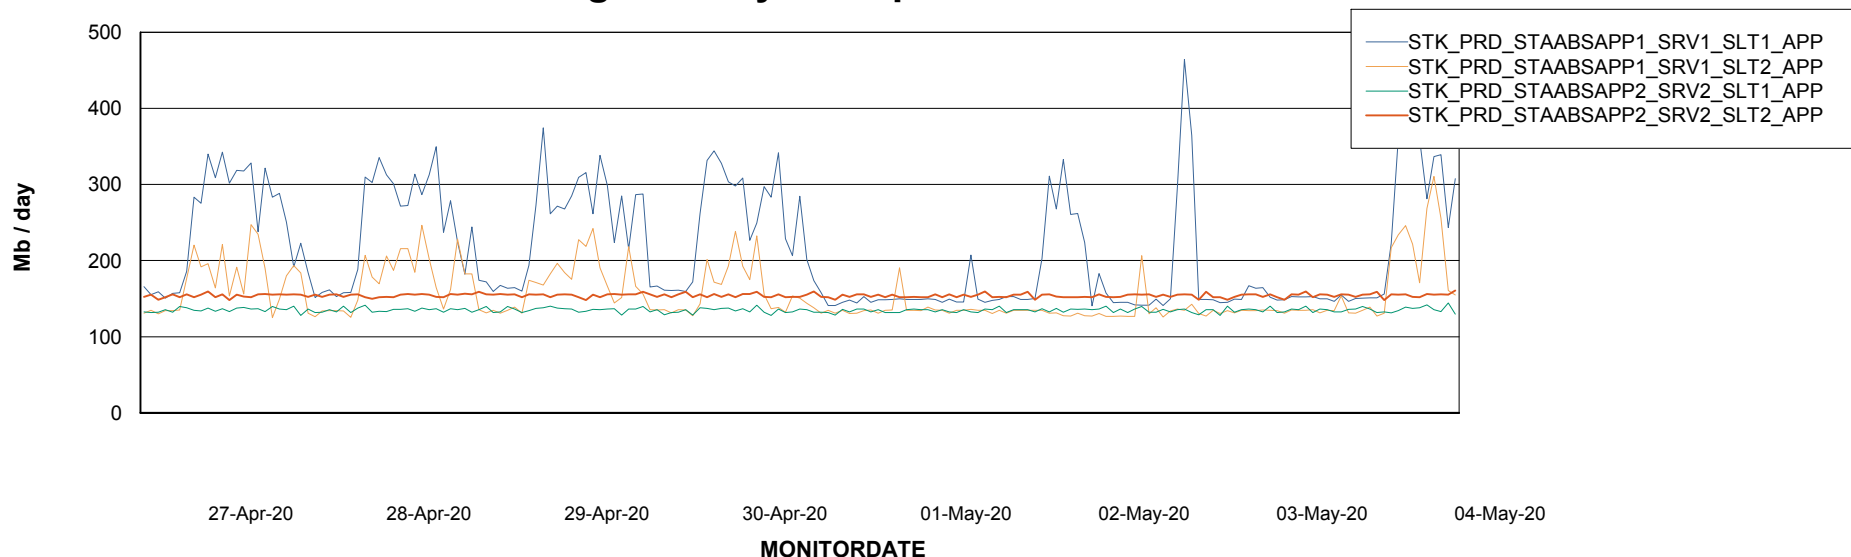

ABSSolute Application Server Services

Avg memory used per ABS Server Service