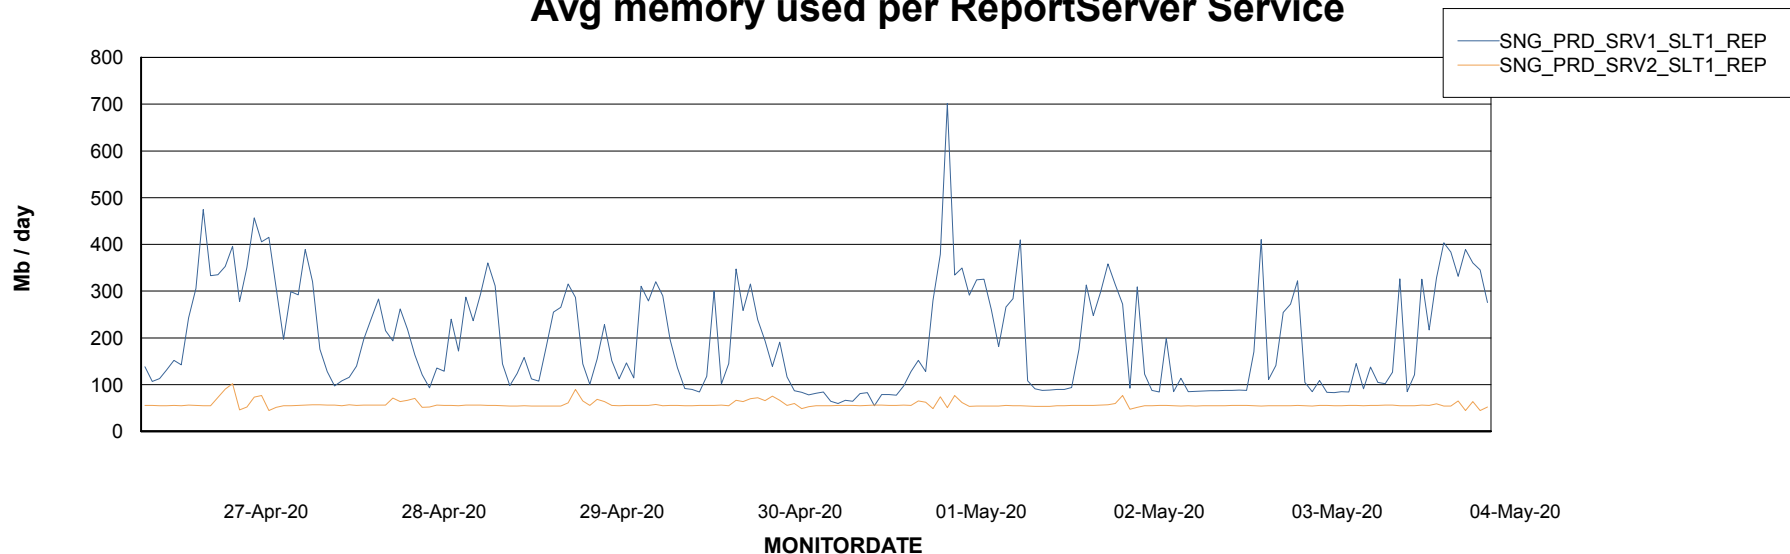

ABSSolute Application ReportServer Services

Avg memory used per ReportServer Service