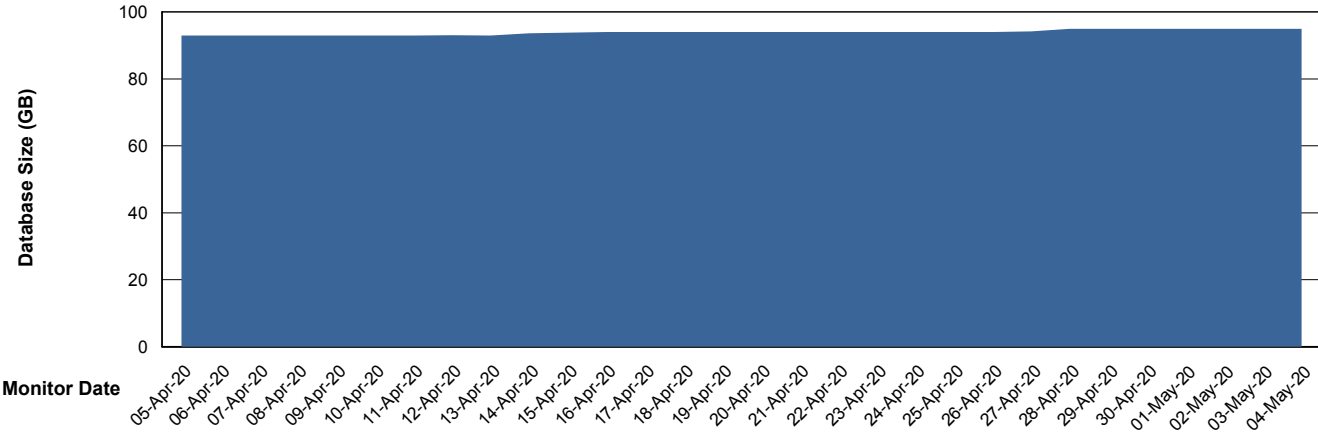

DATABASE SIZE SNGDB_Production

Database growth over last month

Database Tablespace SNGDB_Production

Date	Tablespace Name	Filesize (Gb)	Usedsize (Gb)	Percentage free
04-May-20	ABSDATA	40	23	43
	INDX	80	55	31
03-May-20	ABSDATA	40	23	43
	INDX	80	55	31
02-May-20	ABSDATA	40	23	43
	INDX	80	55	31
01-May-20	ABSDATA	40	23	43
	INDX	80	55	31
30-Apr-20	ABSDATA	40	23	43
	INDX	80	55	31
29-Apr-20	ABSDATA	40	23	43
	INDX	80	55	31
28-Apr-20	ABSDATA	40	23	43
	INDX	80	55	31