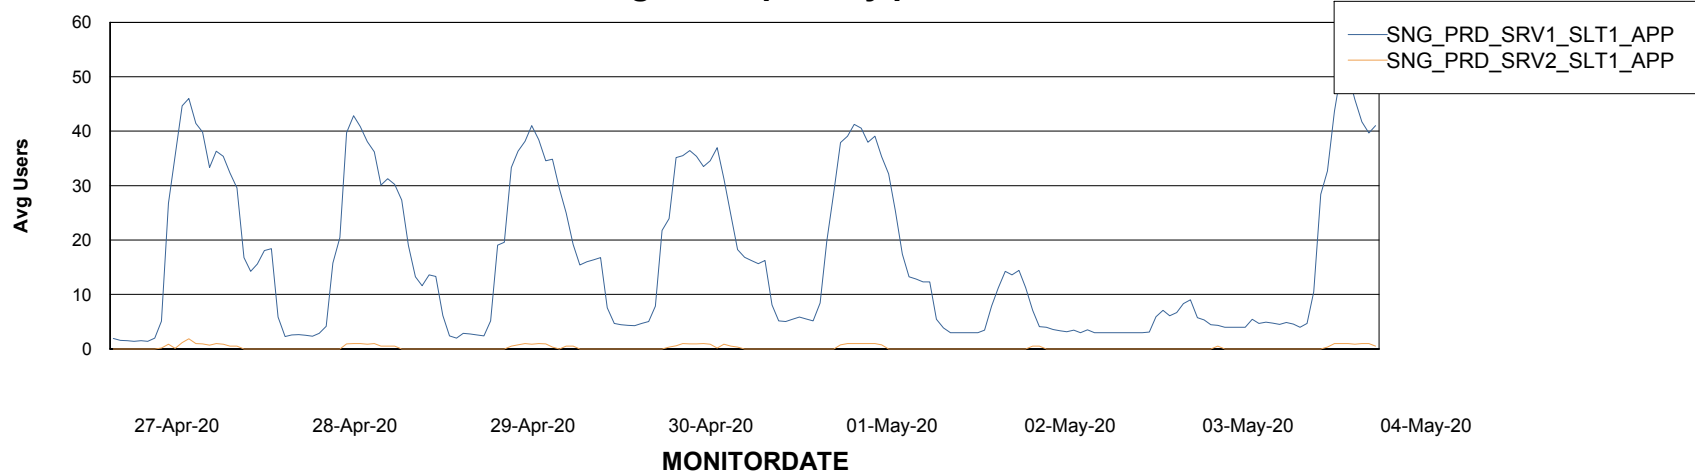

Avg users per day per ABS server