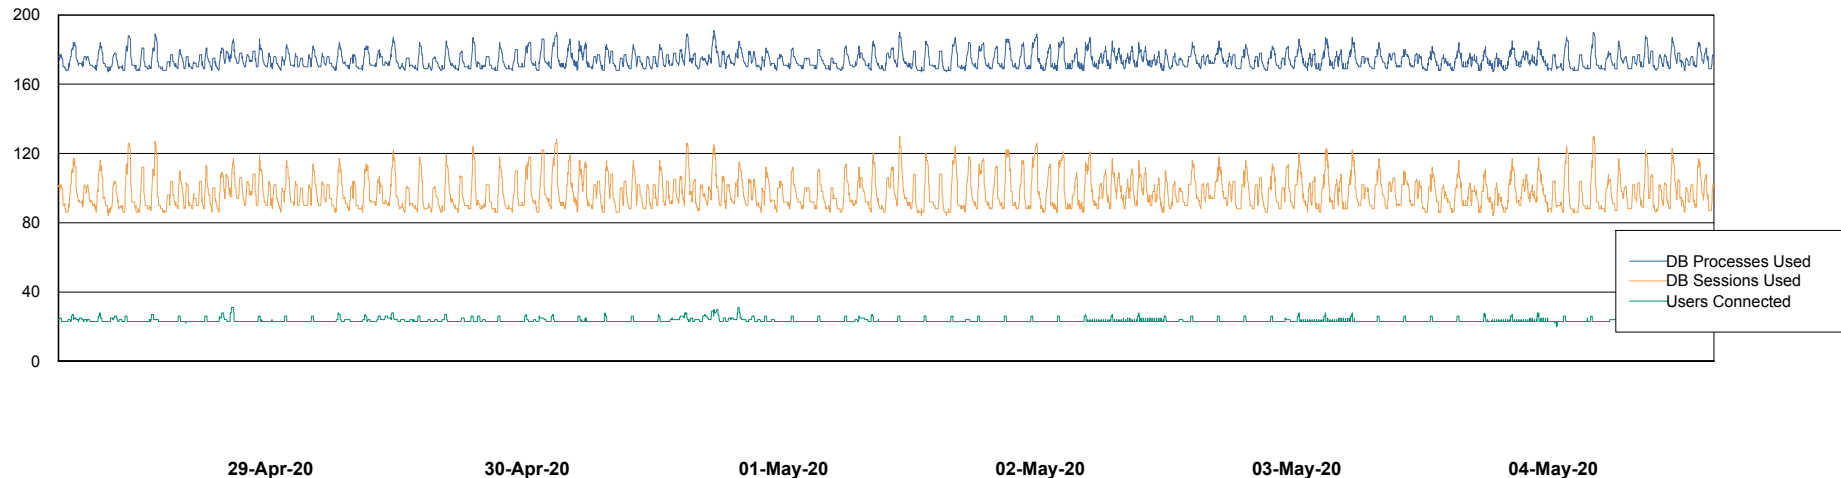

Database Performance SNGDB_Production

DB Processes Max 800
DB Sessions Max 1,224