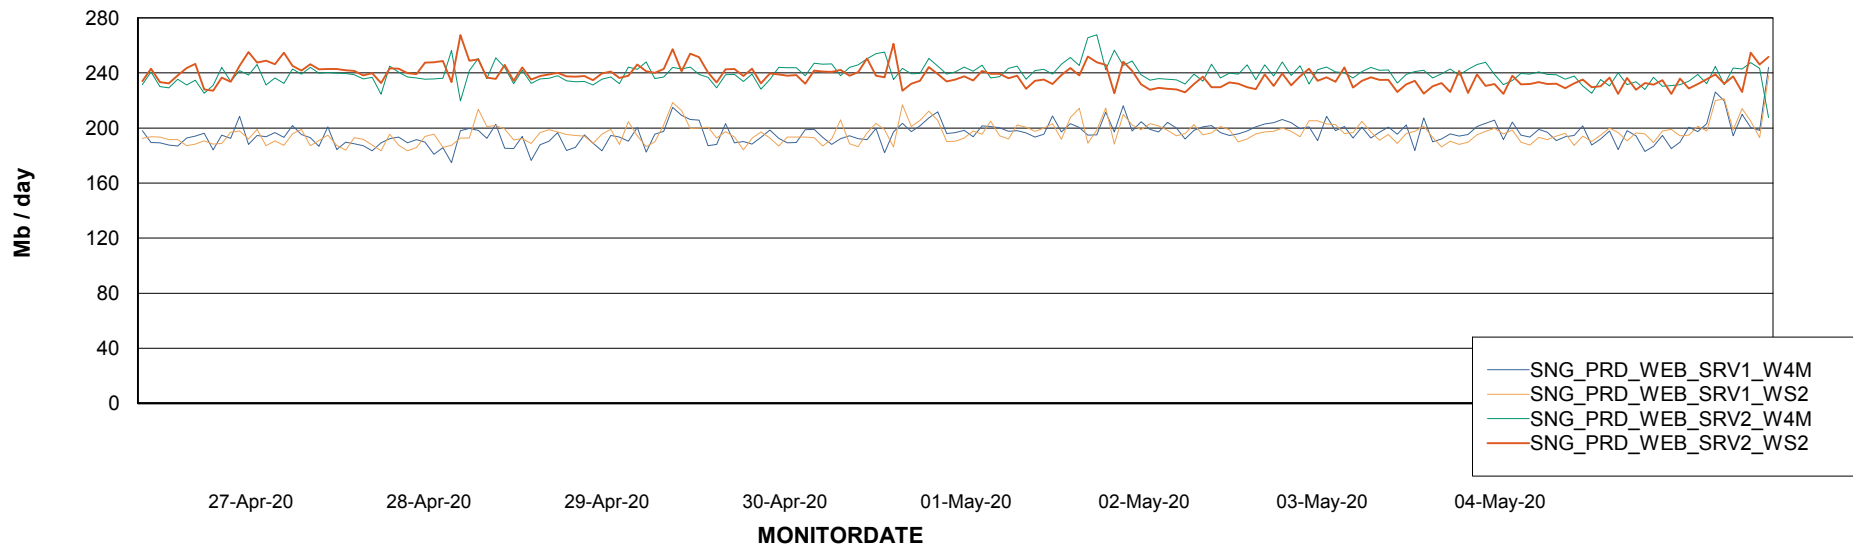

ABSSolute Web Component Services

Avg memory used per ABS Web component