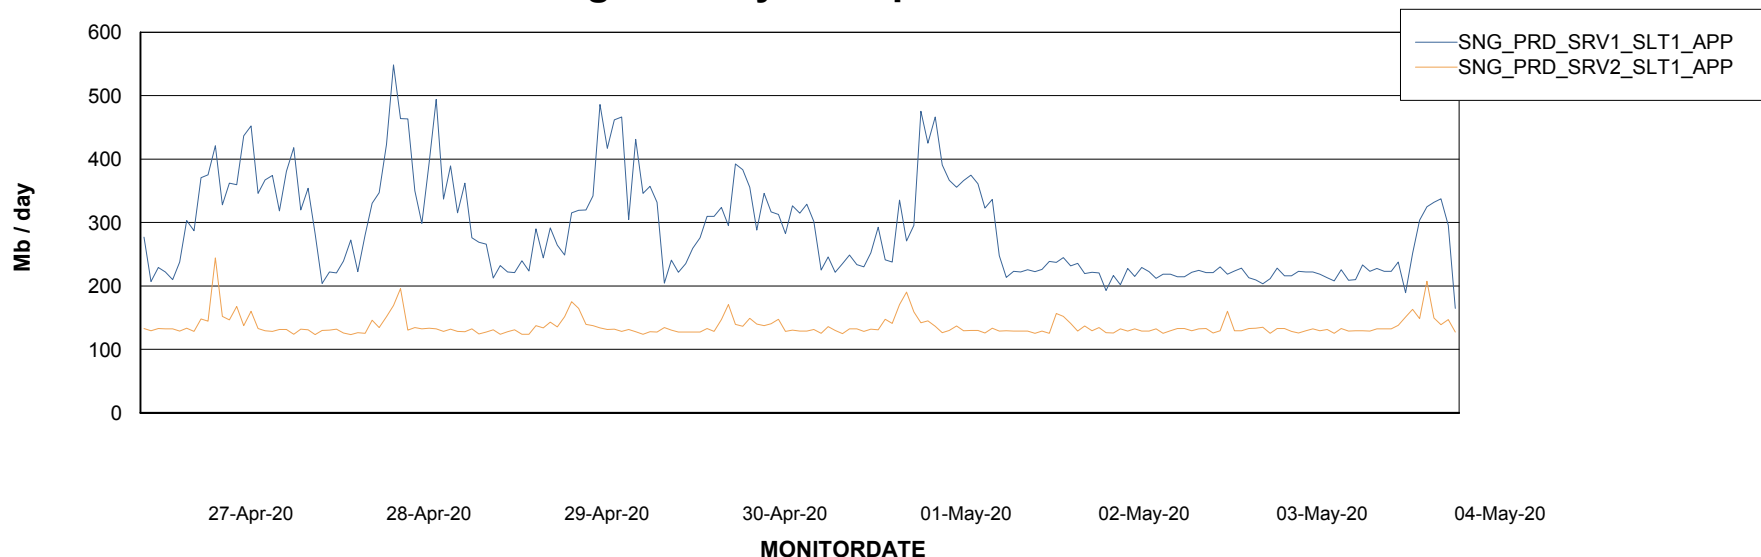

ABSSolute Application Server Services

Avg memory used per ABS Server Service