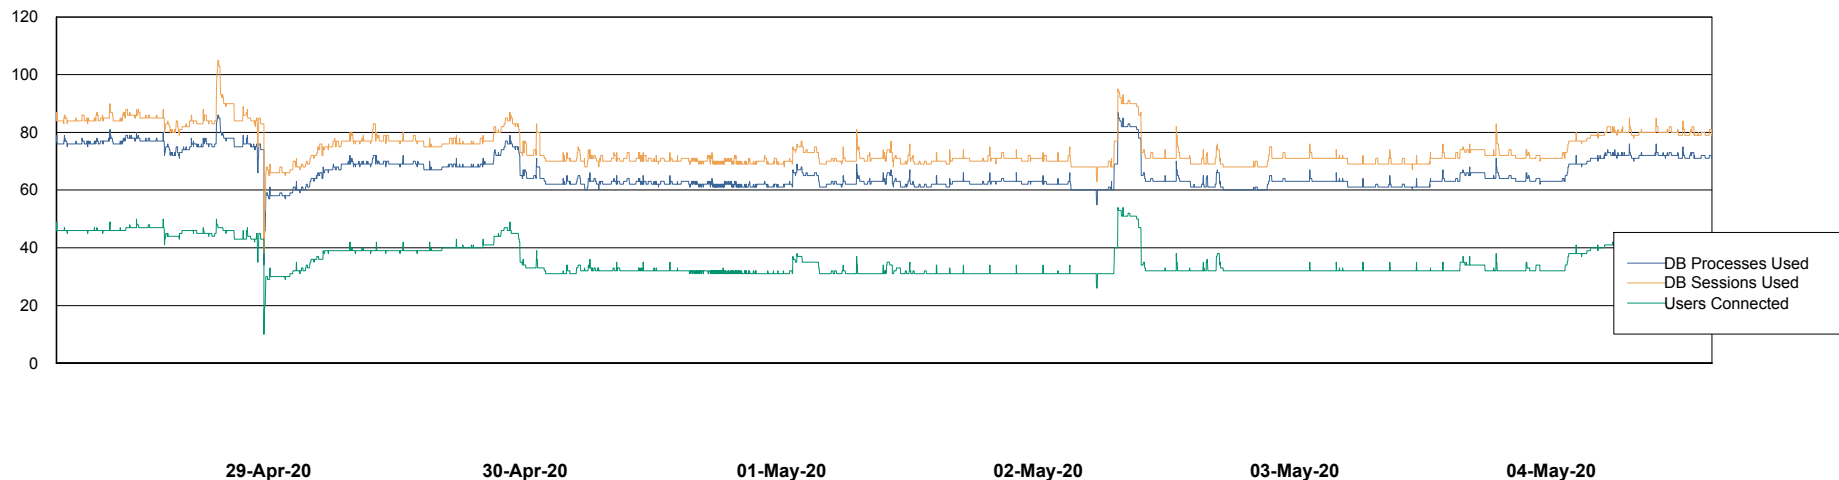

Database Performance RSS_DB_Future_Standby

DB Processes Max 300
DB Sessions Max 472

Weekly SLA Customer Report

Customer RSS Production
Database ID 52

Database Performance RSSDB_Production

DB Processes Max 150
DB Sessions Max 248

Weekly SLA Customer Report

Customer RSS Production
Database ID 52

Database Performance RSSDB_Standby

DB Processes Max 150
DB Sessions Max 248

Weekly SLA Customer Report

Customer RSS Production
 Database ID 52