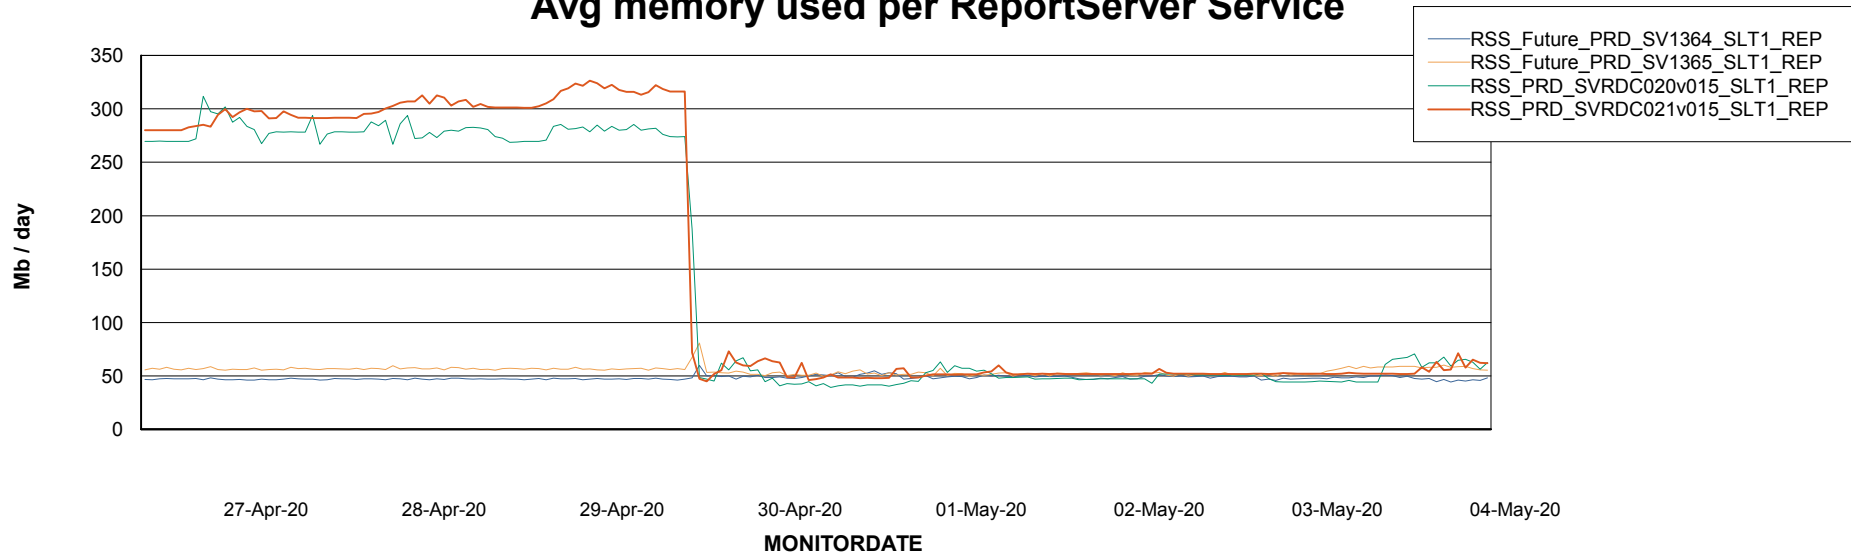

ABSSolute Application ReportServer Services

Avg memory used per ReportServer Service