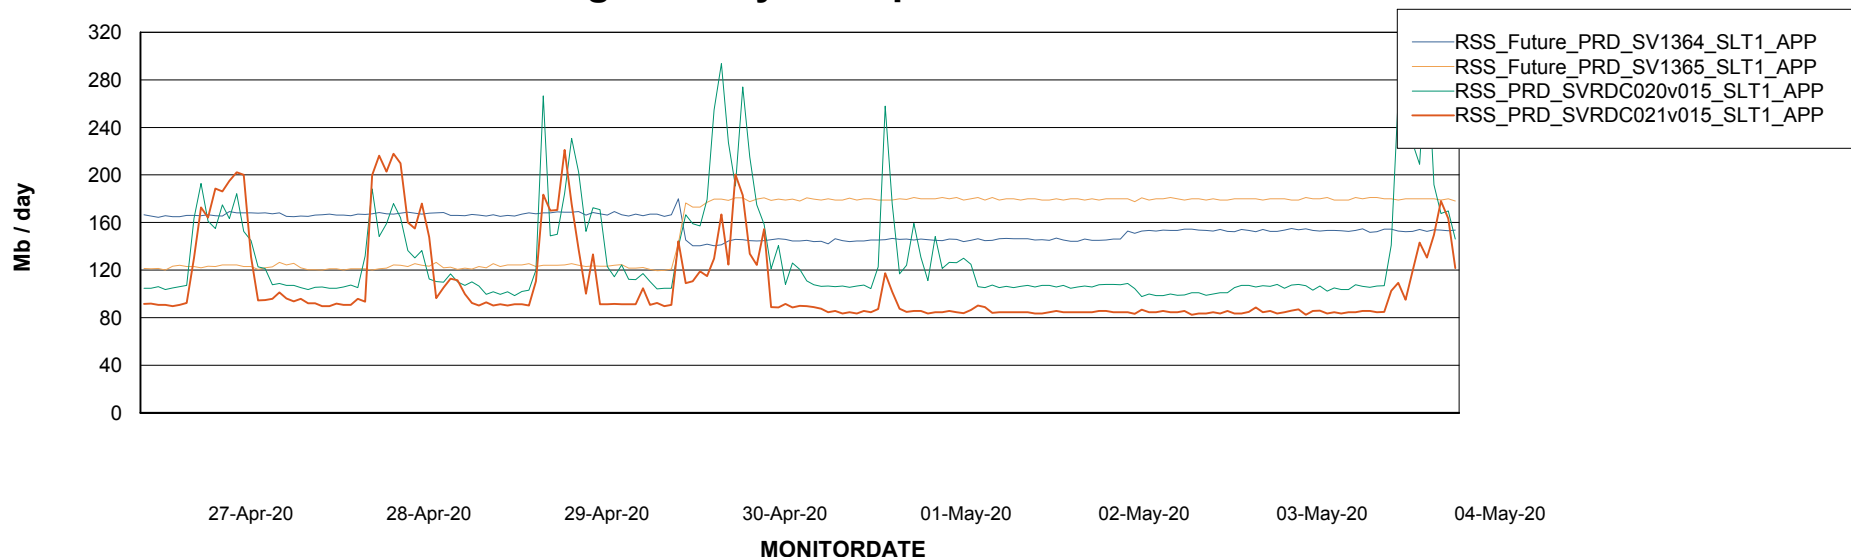

ABSSolute Application Server Services

Avg memory used per ABS Server Service