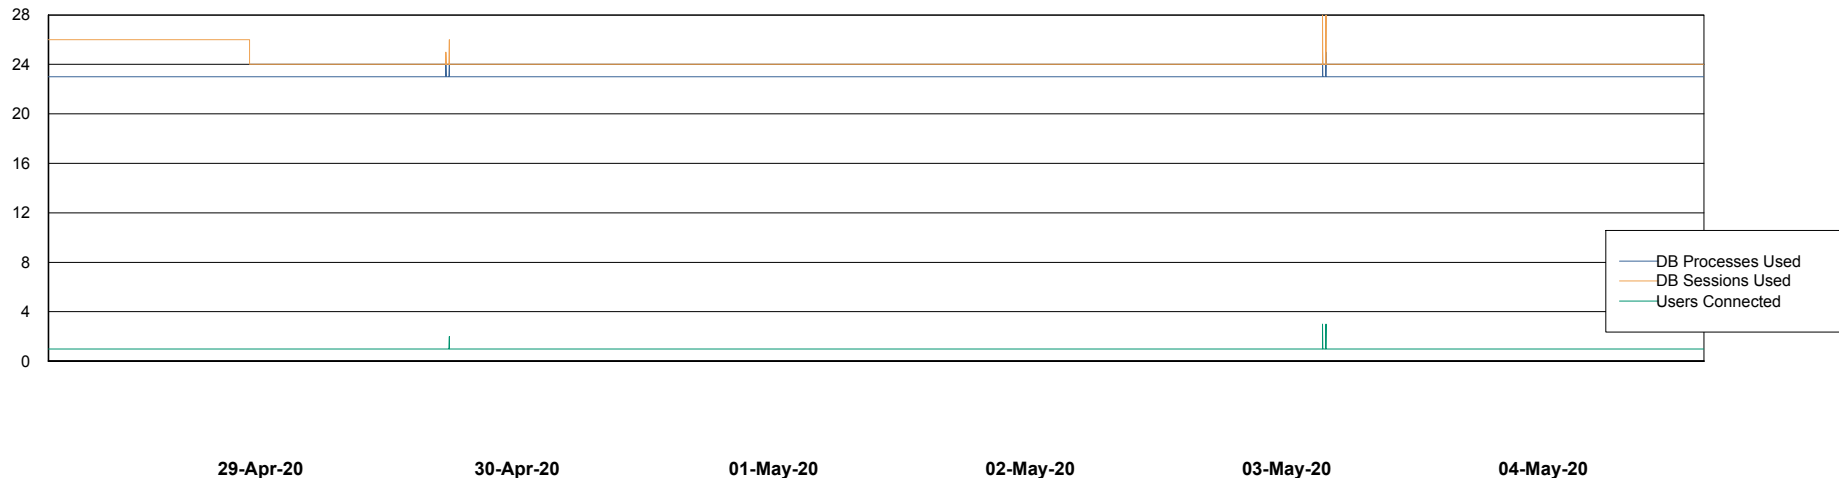

Database Performance RSSDB_Standby

DB Processes Max 150
DB Sessions Max 248