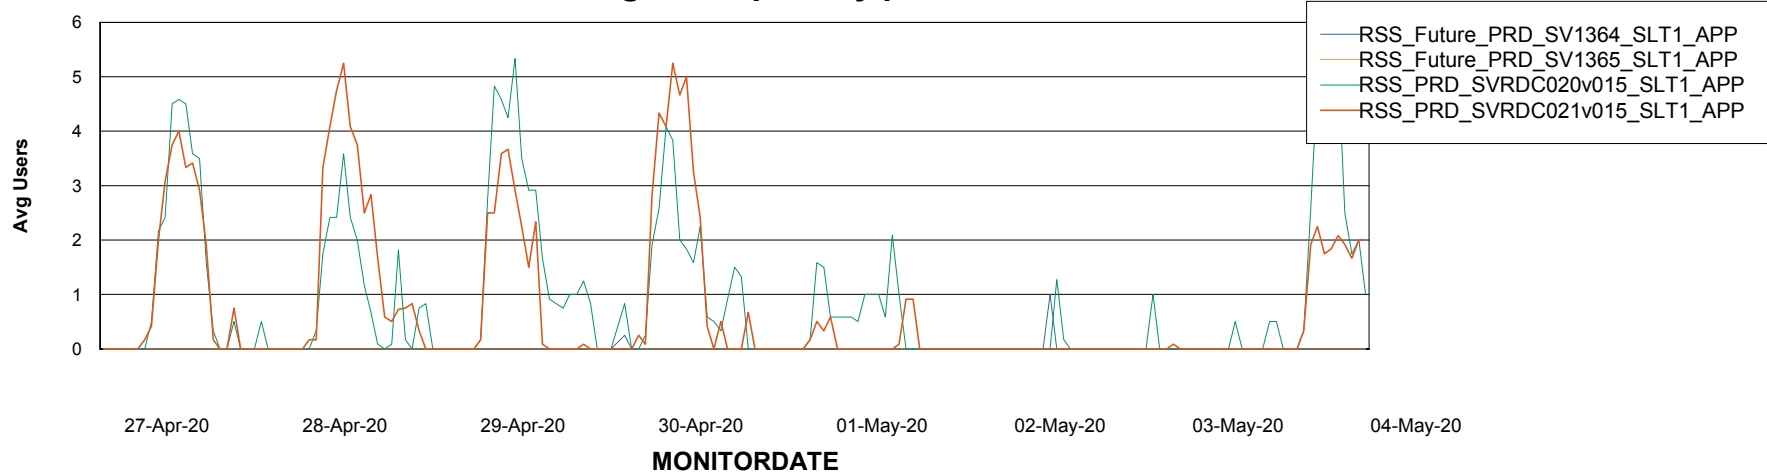

Weekly SLA Customer Report

Customer RSS Production
Database ID 52

ABSSolute Application Server Services

Avg memory used per ABS Server Service

Avg users per day per ABS server

Weekly SLA Customer Report

Customer RSS Production
Database ID 52