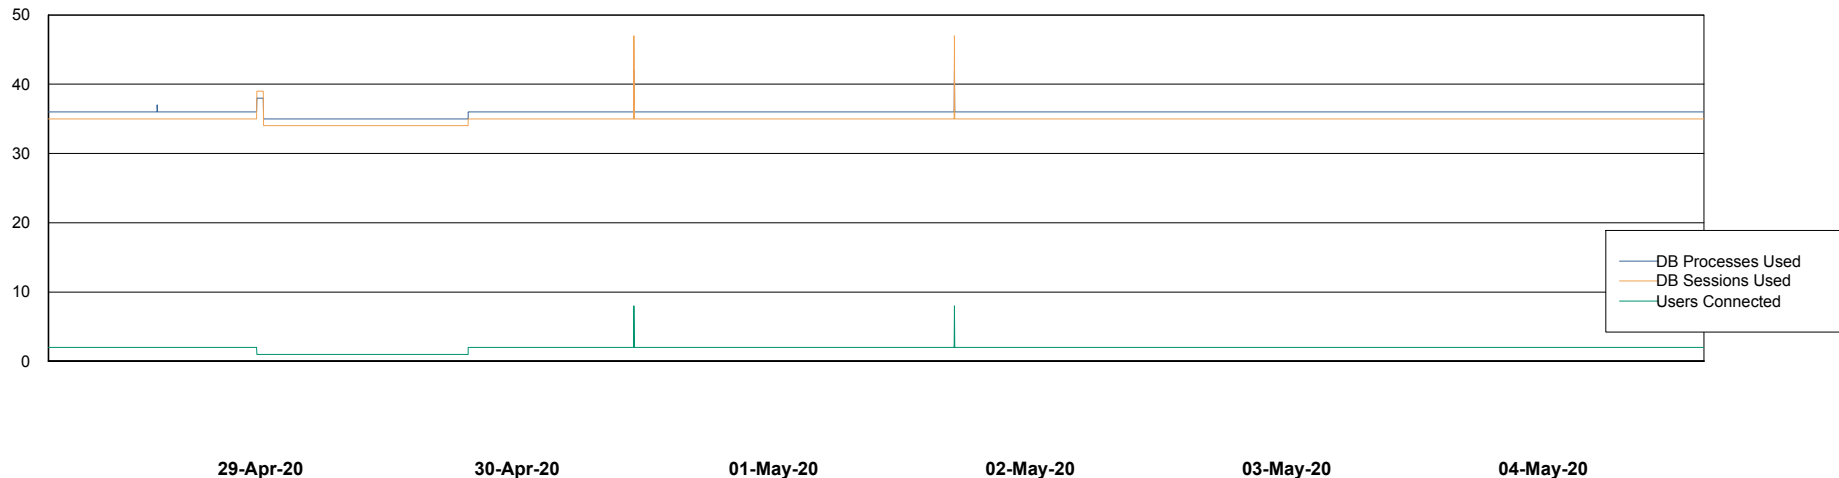

Database Performance RSS_DB_Future_Standby

DB Processes Max 300
DB Sessions Max 472