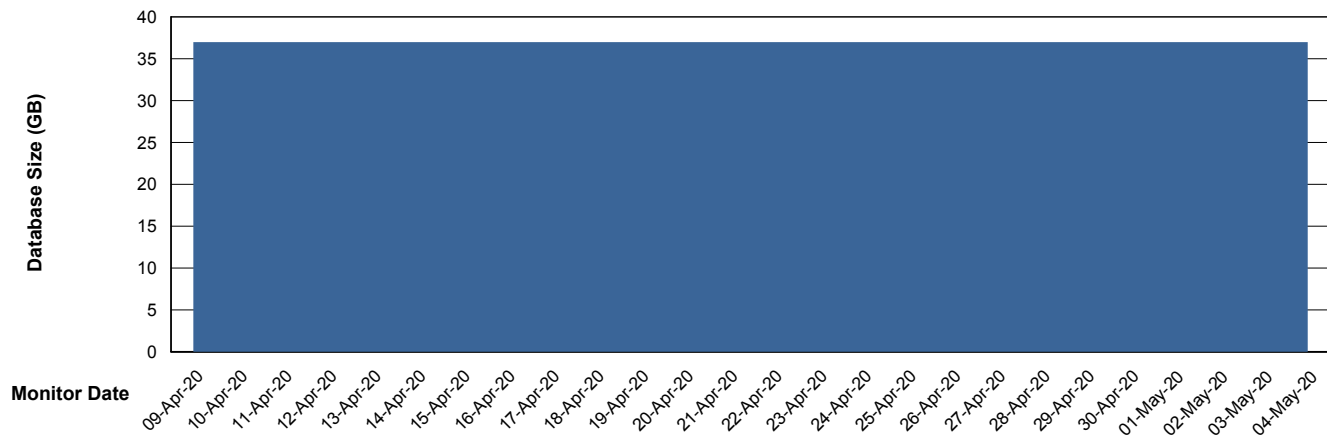

DATABASE SIZE RSS_DB_Future_Primary

Database growth over last month