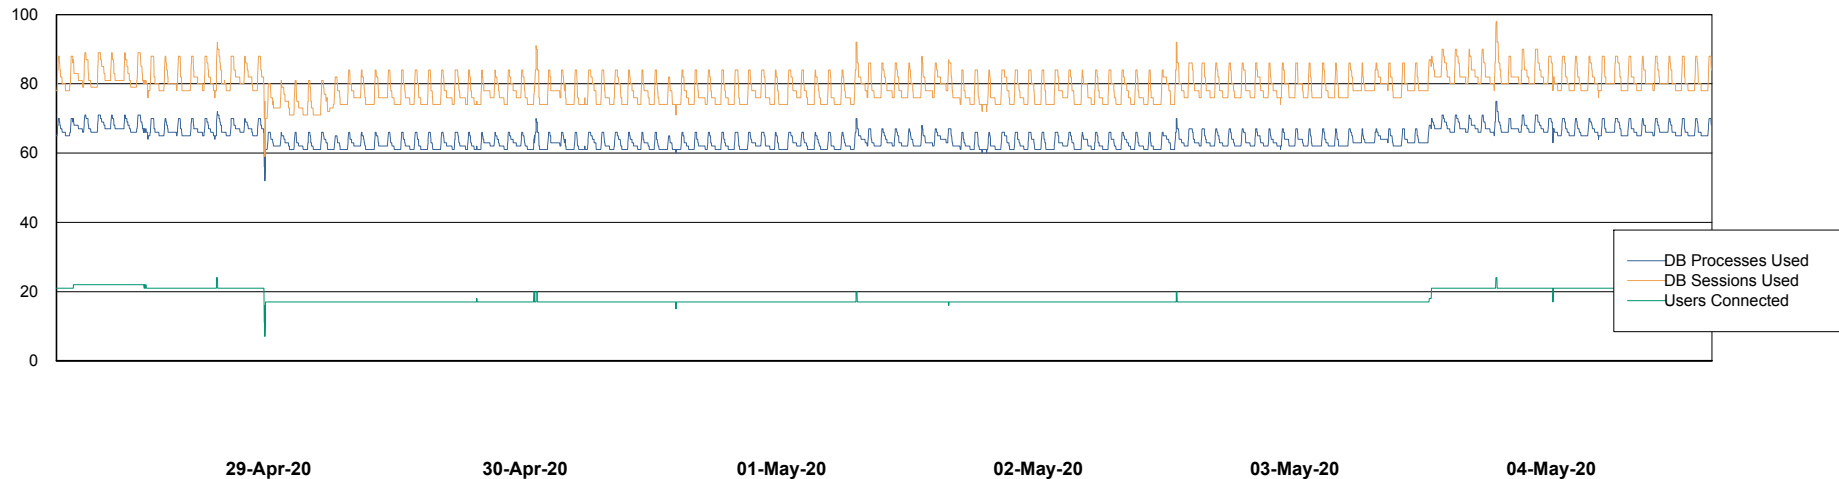

Database Performance RSS_DB_Future_Primary

DB Processes Max 300
DB Sessions Max 472