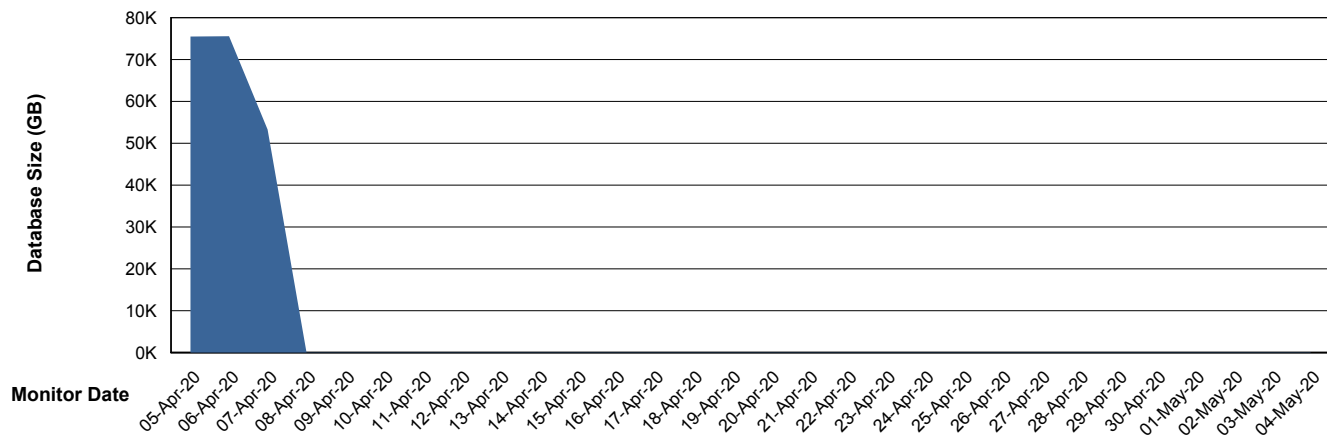

DATABASE SIZE RSSDB_Production

Database growth over last month