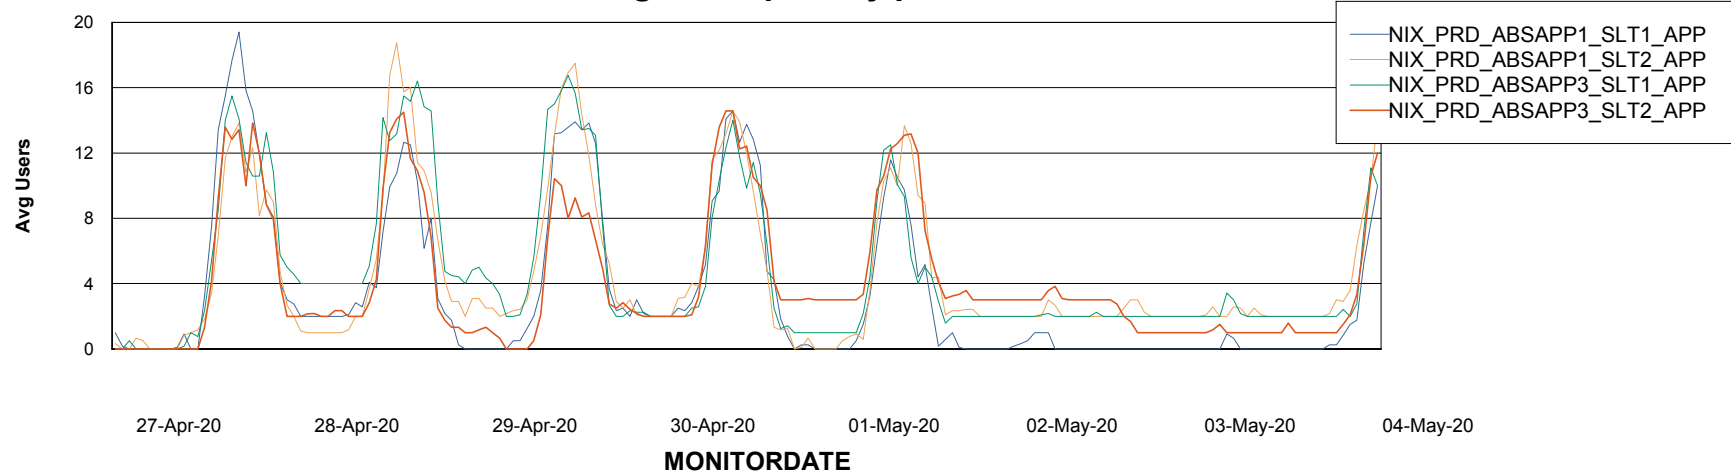

Avg users per day per ABS server