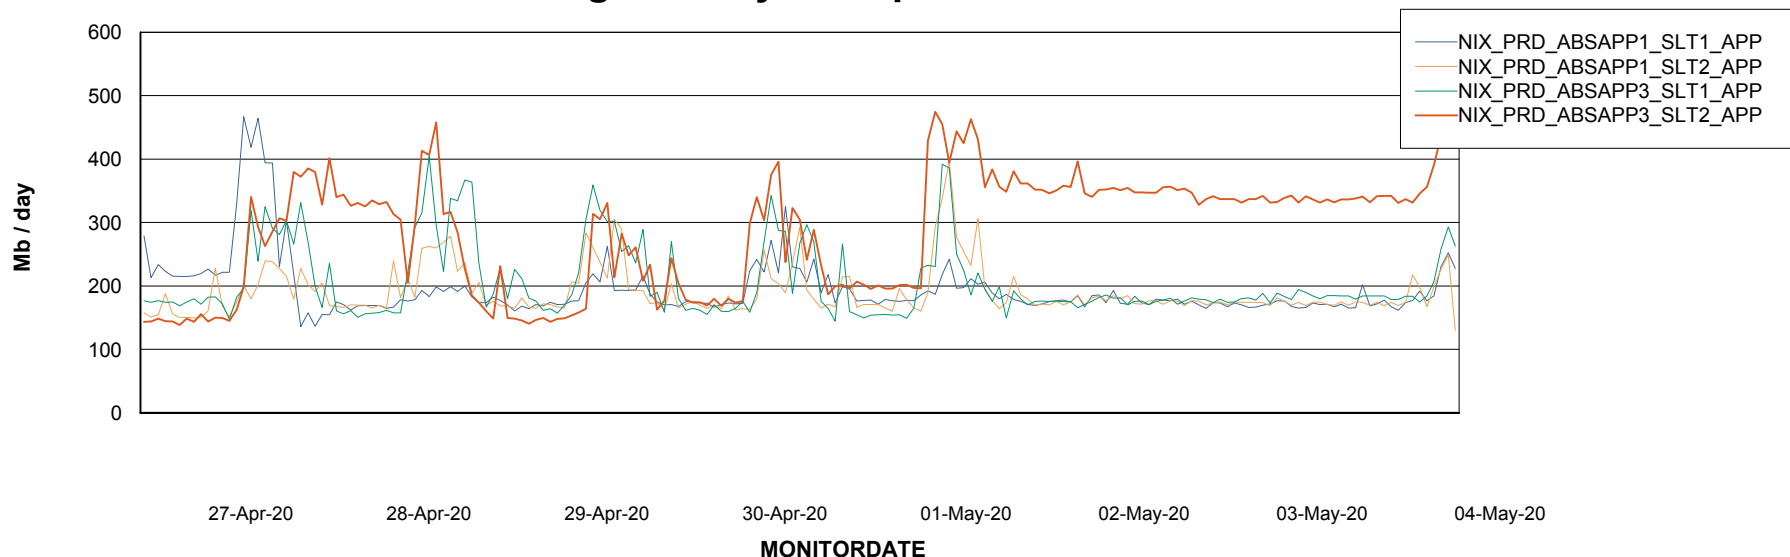

Standby Database Health NIX_Production

Recovery lag for last 7 days

Weekly SLA Customer Report

Customer NIX_Production
Database ID 51

ABSSolute Application Server Services

Avg memory used per ABS Server Service