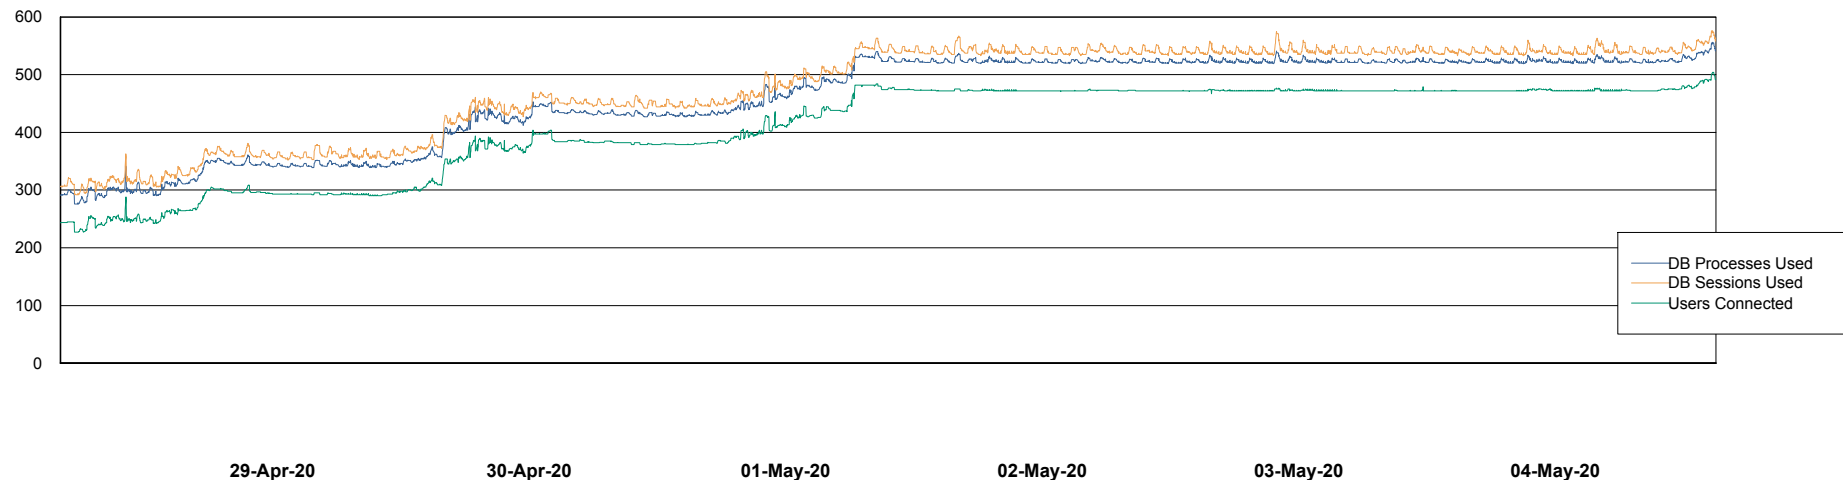

Database Performance NIXDB_Production

DB Processes Max 1,500
DB Sessions Max 2,272