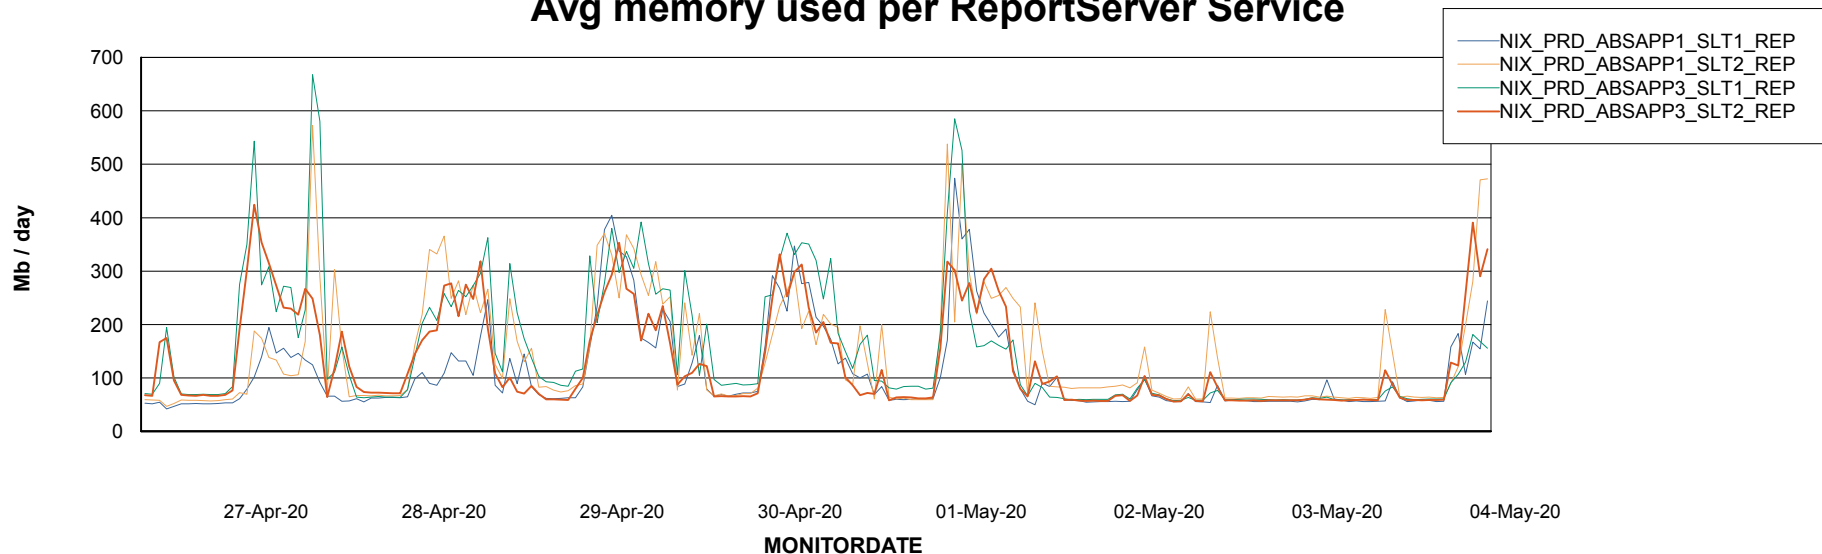

Avg users per day per ABS server

Weekly SLA Customer Report

Customer NIX_Production
Database ID 51

ABSSolute Application ReportServer Services

Avg memory used per ReportServer Service

Weekly SLA Customer Report