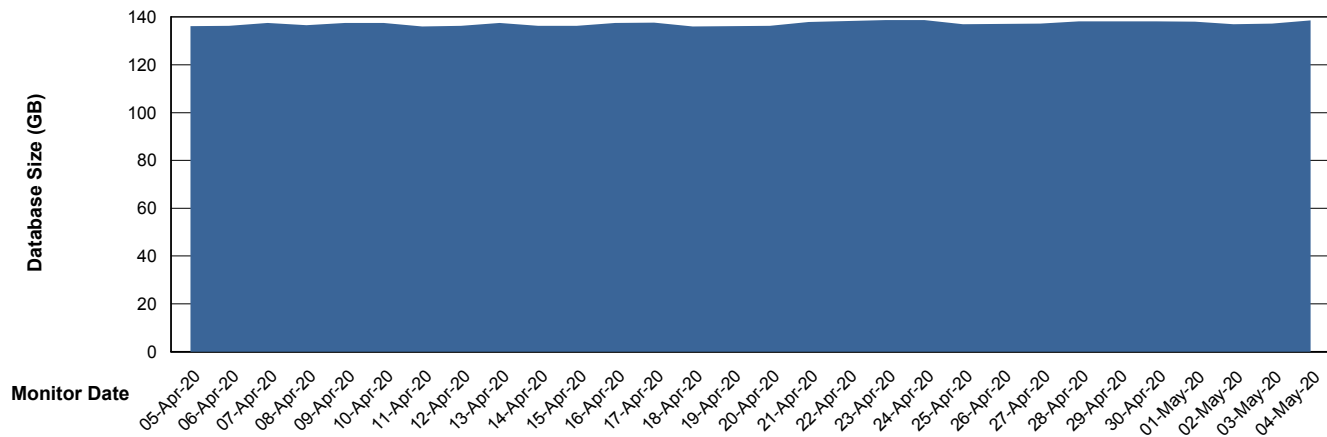

DB Processes Max 1,500
DB Sessions Max 2,272

Weekly SLA Customer Report

Customer NIX_Production
Database ID 51

Database Performance NIXDB_Standby

DB Processes Max 300
DB Sessions Max 480

Weekly SLA Customer Report

Customer NIX_Production
Database ID 51

DATABASE SIZE NIXDB_BI

Database growth over last month

DATABASE SIZE NIXDB_Production

Database growth over last month

Weekly SLA Customer Report

Customer NIX_Production
 Database ID 51