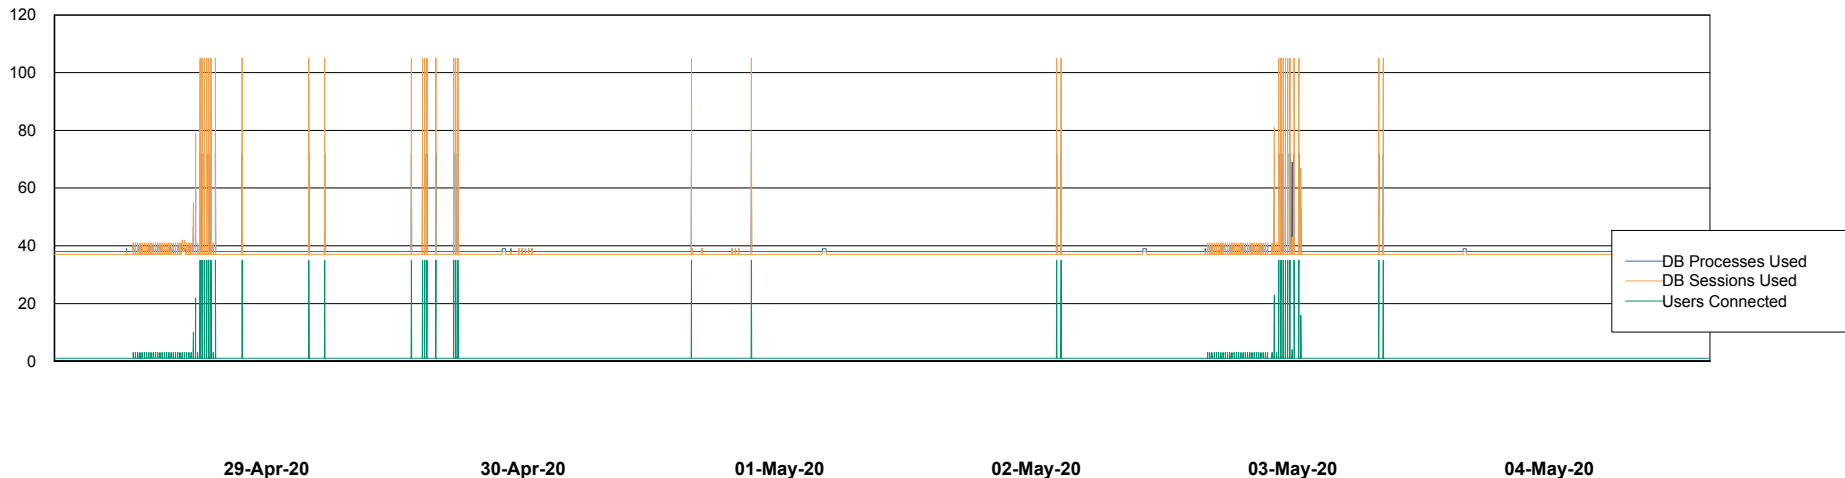

DB Processes Max 1,500
DB Sessions Max 2,272

Weekly SLA Customer Report

Customer NIX_Production
Database ID 51

Database Performance NIXDB_Standby

DB Processes Max 300
DB Sessions Max 480

Weekly SLA Customer Report