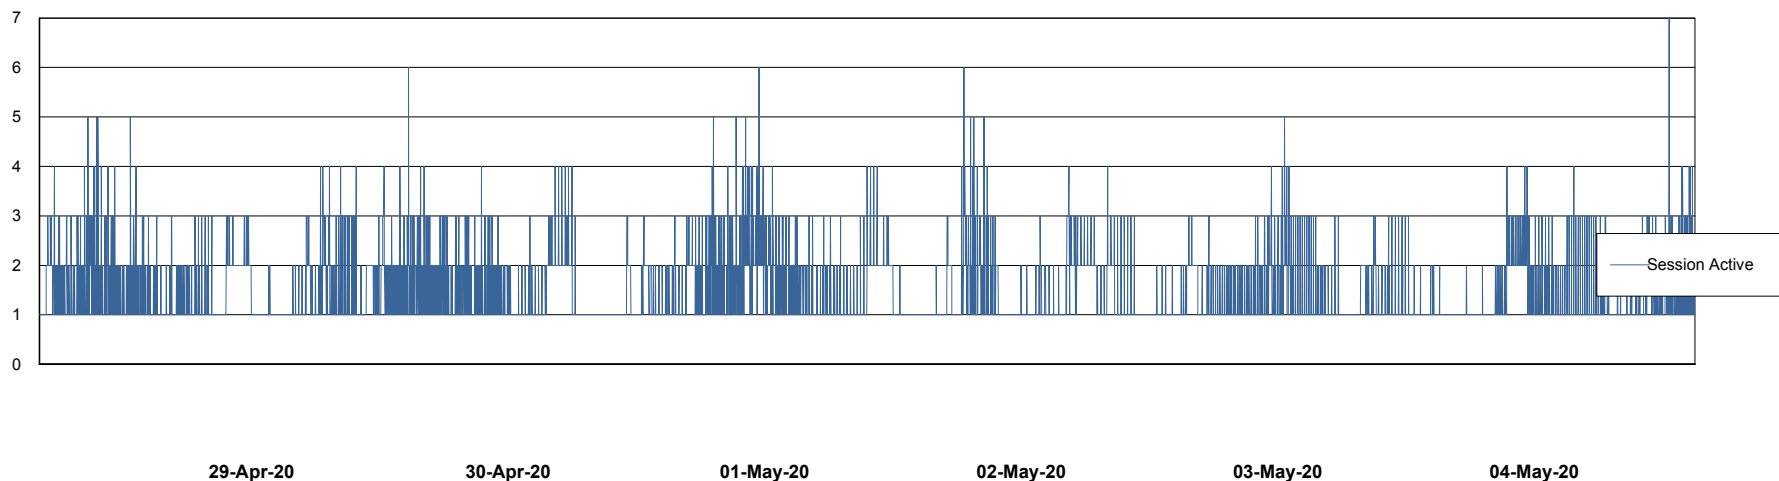

Database Performance NIXDB_Production

DB Processes Max 1,500
DB Sessions Max 2,272