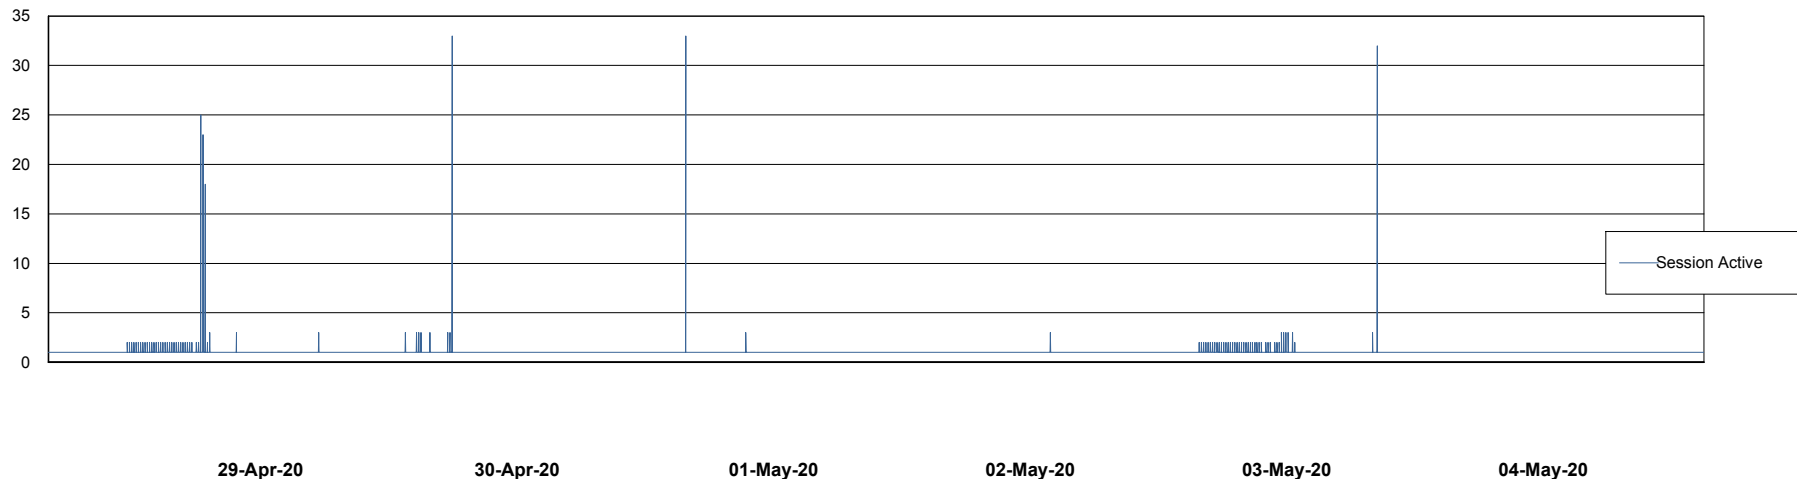

DB Processes Max 1,500
DB Sessions Max 2,272

Weekly SLA Customer Report

Customer NIX_Production
Database ID 51

Database Performance NIXDB_Standby

DB Processes Max 300
DB Sessions Max 480

Weekly SLA Customer Report