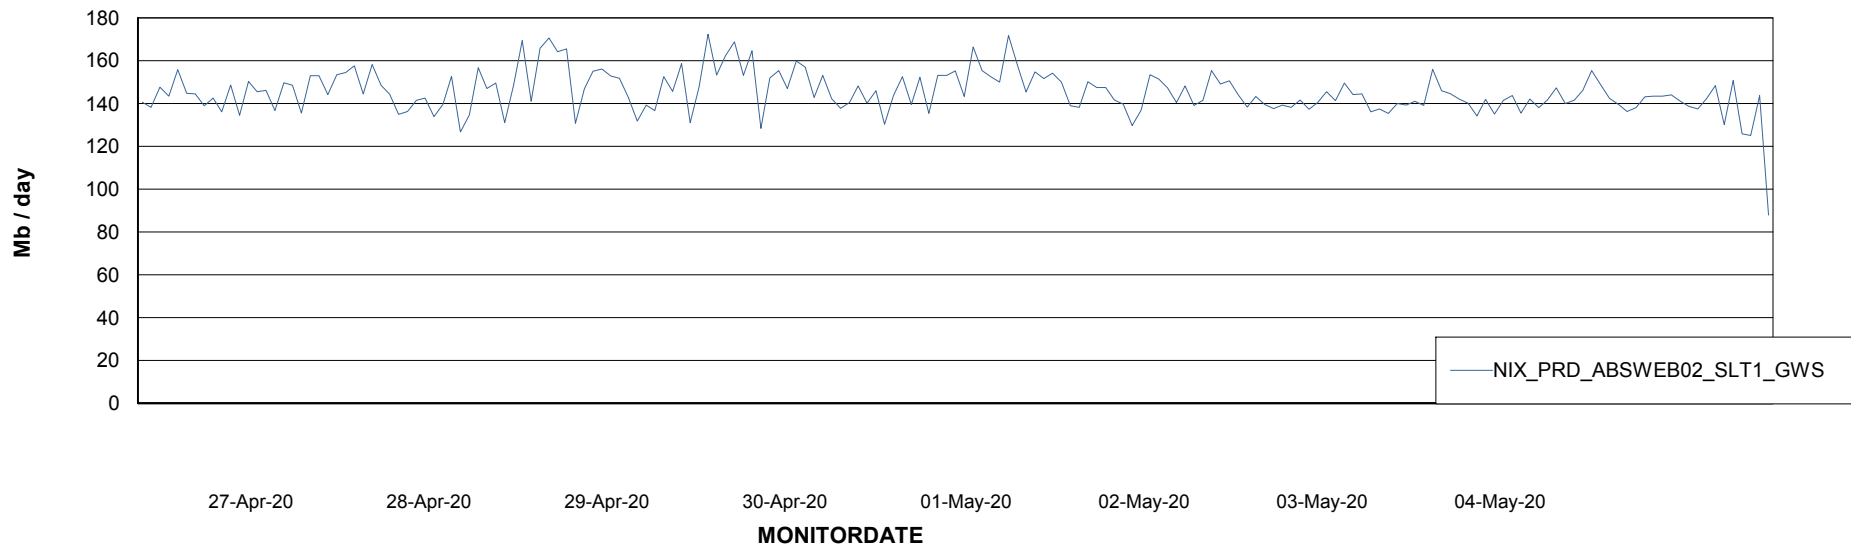

ABSSolute Web Component Services

Avg memory used per ABS Web component