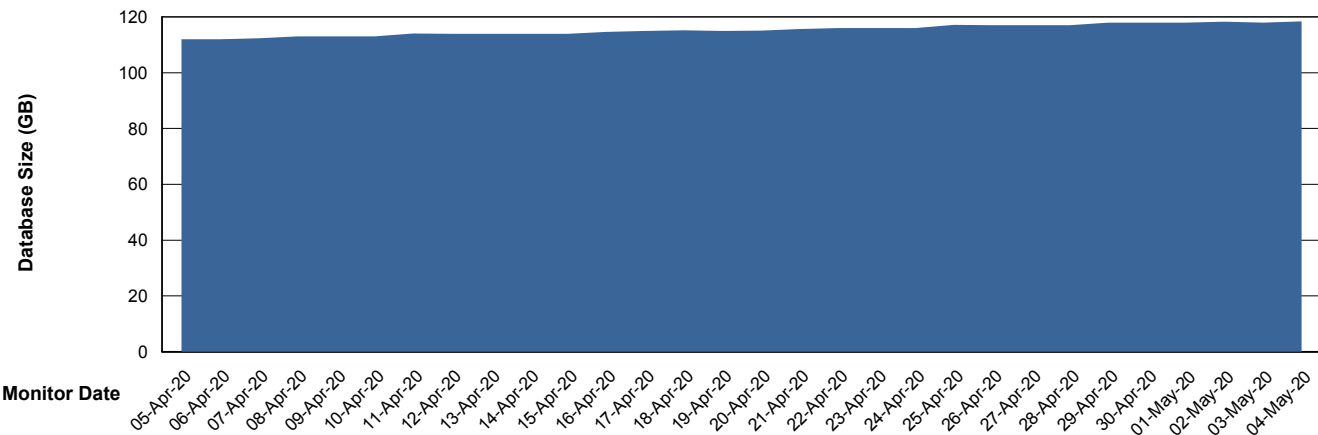

DATABASE SIZE LSS_ABSME_DB_LIODA4

Database growth over last month

Database Tablespace LSS_ABSME_DB_LIODA4

Date	Tablespace Name	Filesize (Gb)	Usedsize (Gb)	Percentage free
04-May-20	ABSDATA	128	89	30
	INDX	6	4	33
03-May-20	ABSDATA	128	89	30
	INDX	6	4	33
02-May-20	ABSDATA	128	89	30
	INDX	6	4	33
01-May-20	ABSDATA	128	88	31
	INDX	6	4	33
30-Apr-20	ABSDATA	128	88	31
	INDX	6	4	33
29-Apr-20	ABSDATA	128	88	31
	INDX	6	4	33
28-Apr-20	ABSDATA	128	88	31
	INDX	6	4	33