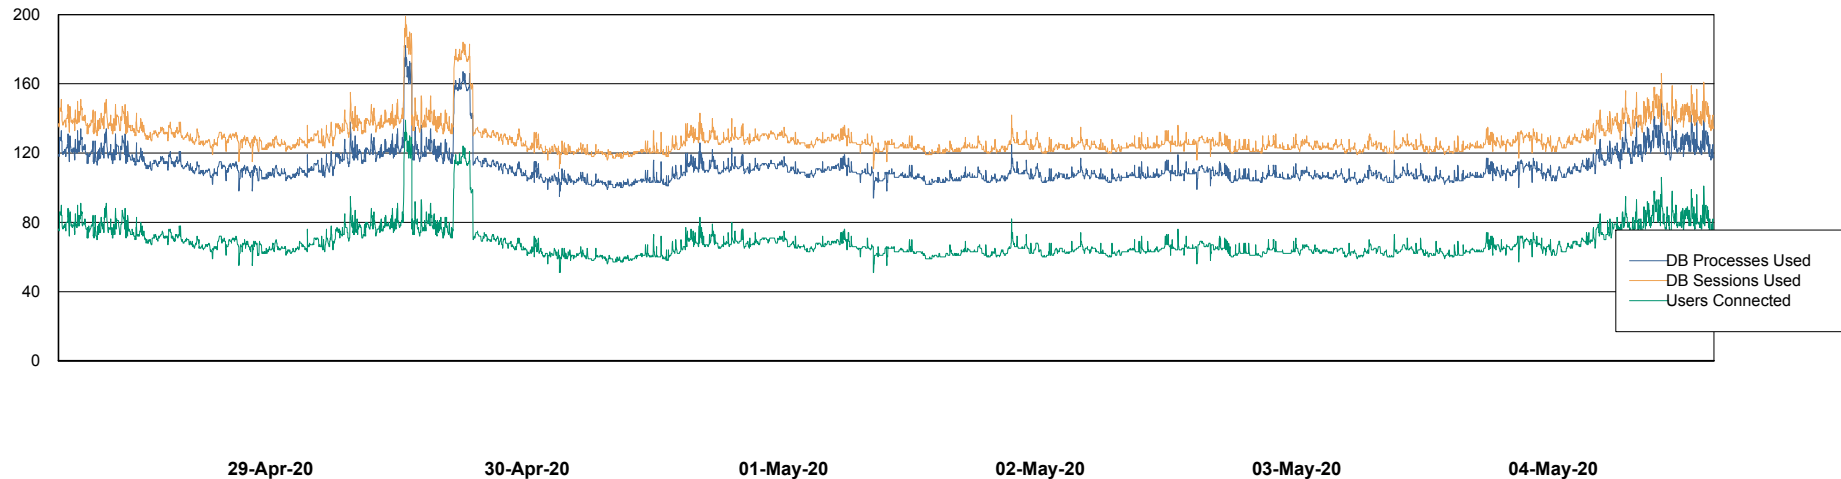

Database Performance LSS_ABSME_DB_LIODA4

DB Processes Max 1,000
DB Sessions Max 1,522