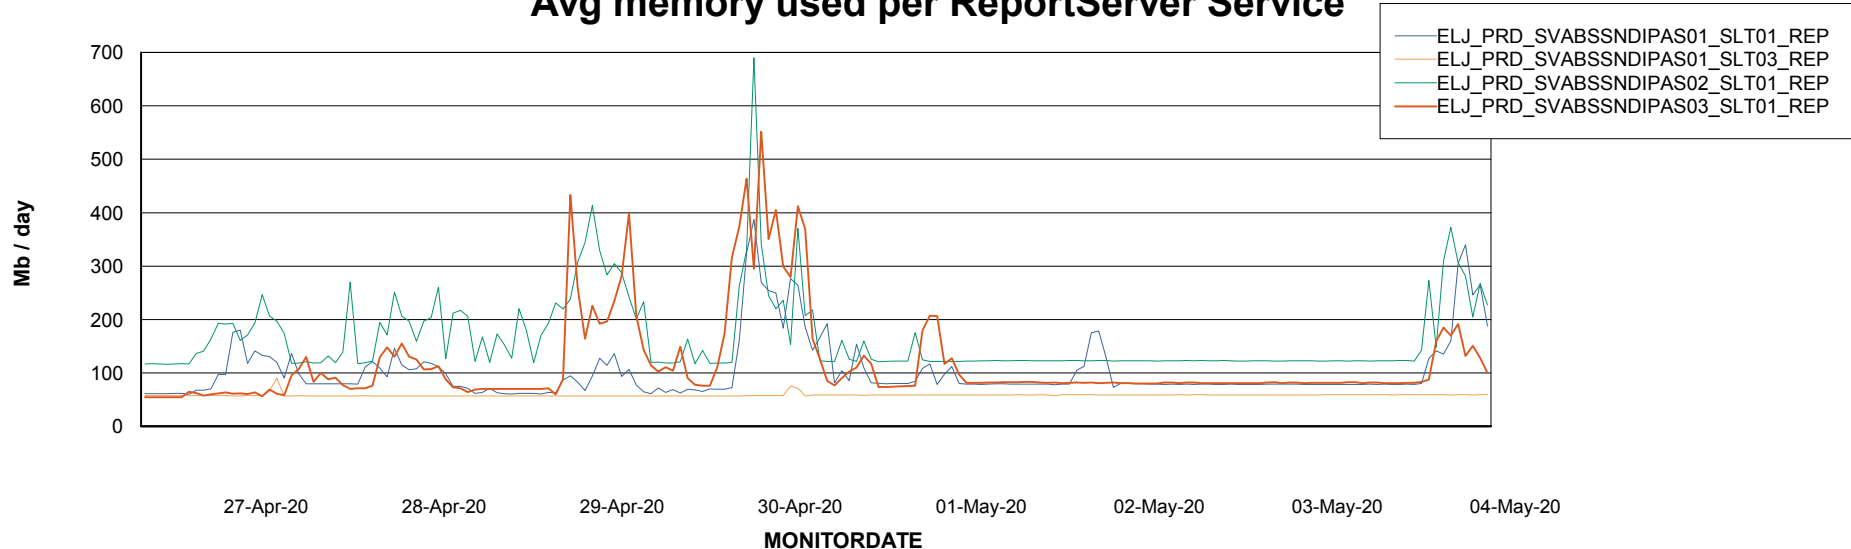

ABSSolute Application ReportServer Services

Avg memory used per ReportServer Service