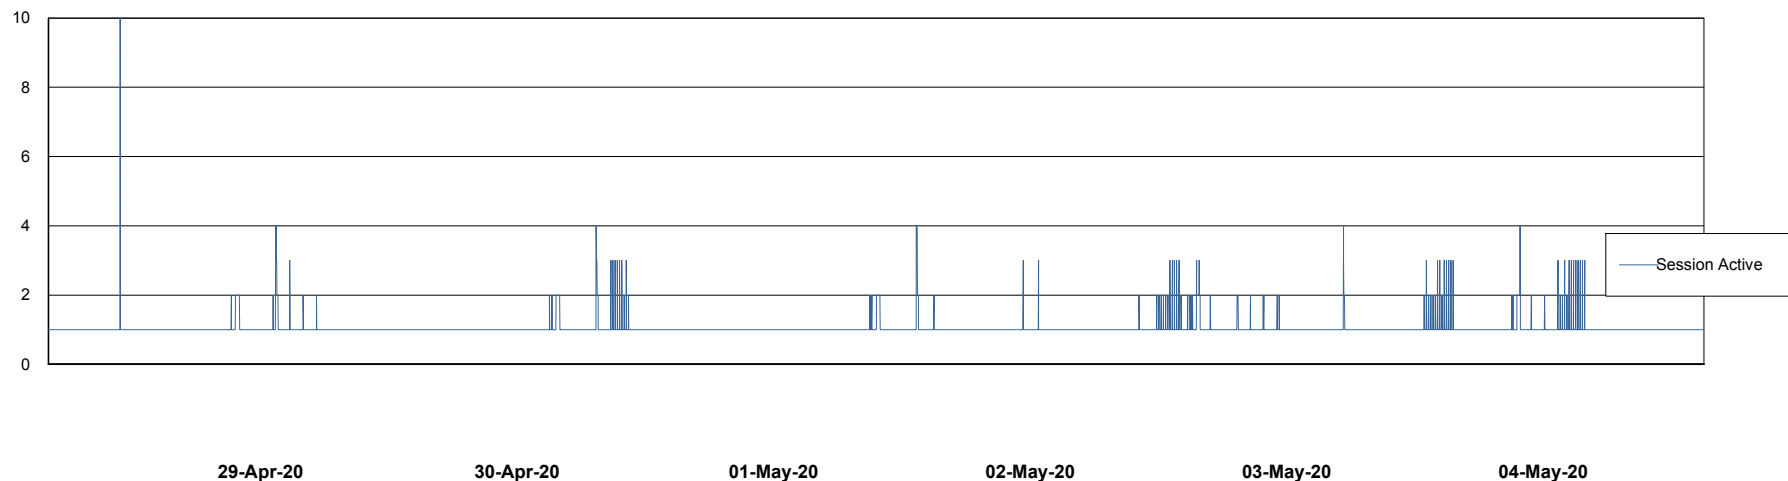

Database Performance ELJDB_PRD_BI

DB Processes Max 1,000
DB Sessions Max 1,524