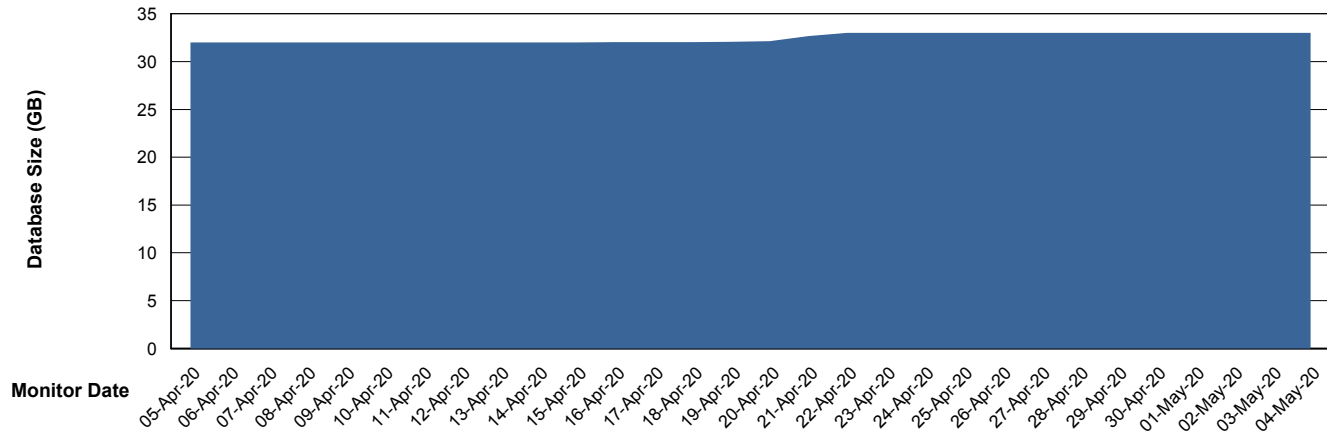

# Weekly SLA Customer Report

Customer ELJ Production  
 Database ID 72

DATABASE SIZE ELJDB\_PRD\_BI

Database growth over last month

DATABASE SIZE ELJDB\_Production

Database growth over last month