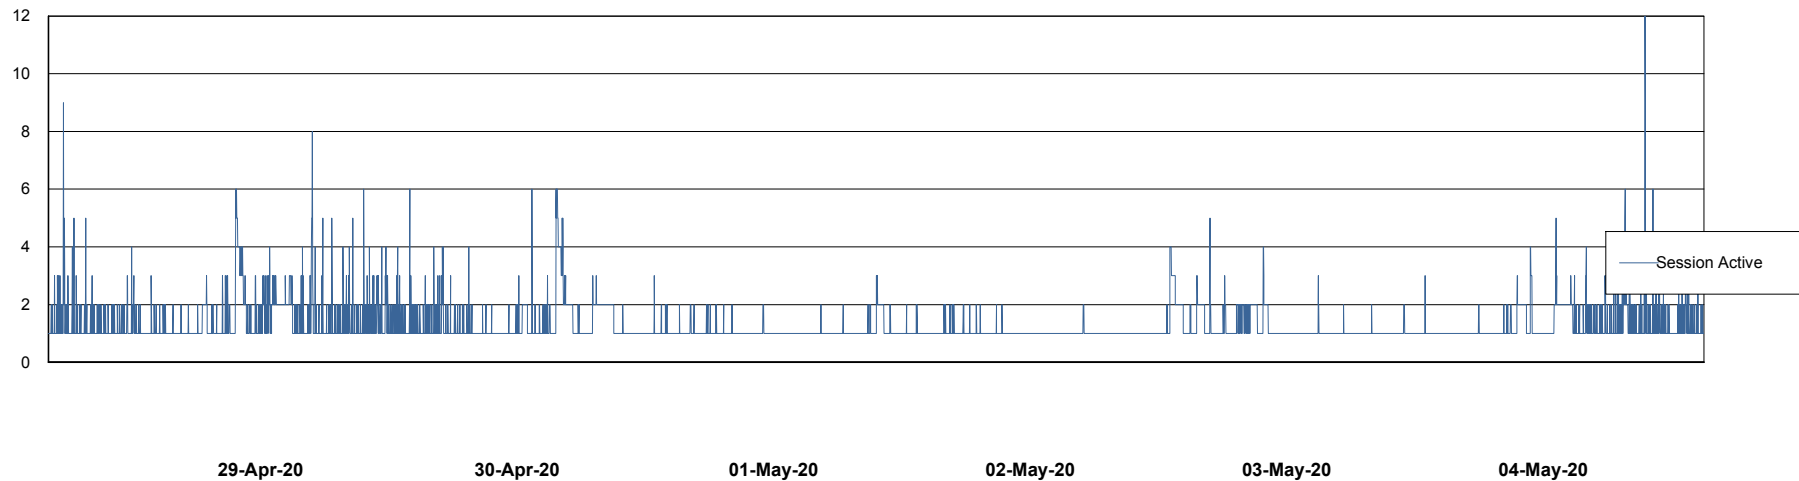

Database Performance ELJDB_Production

DB Processes Max 600
DB Sessions Max 924