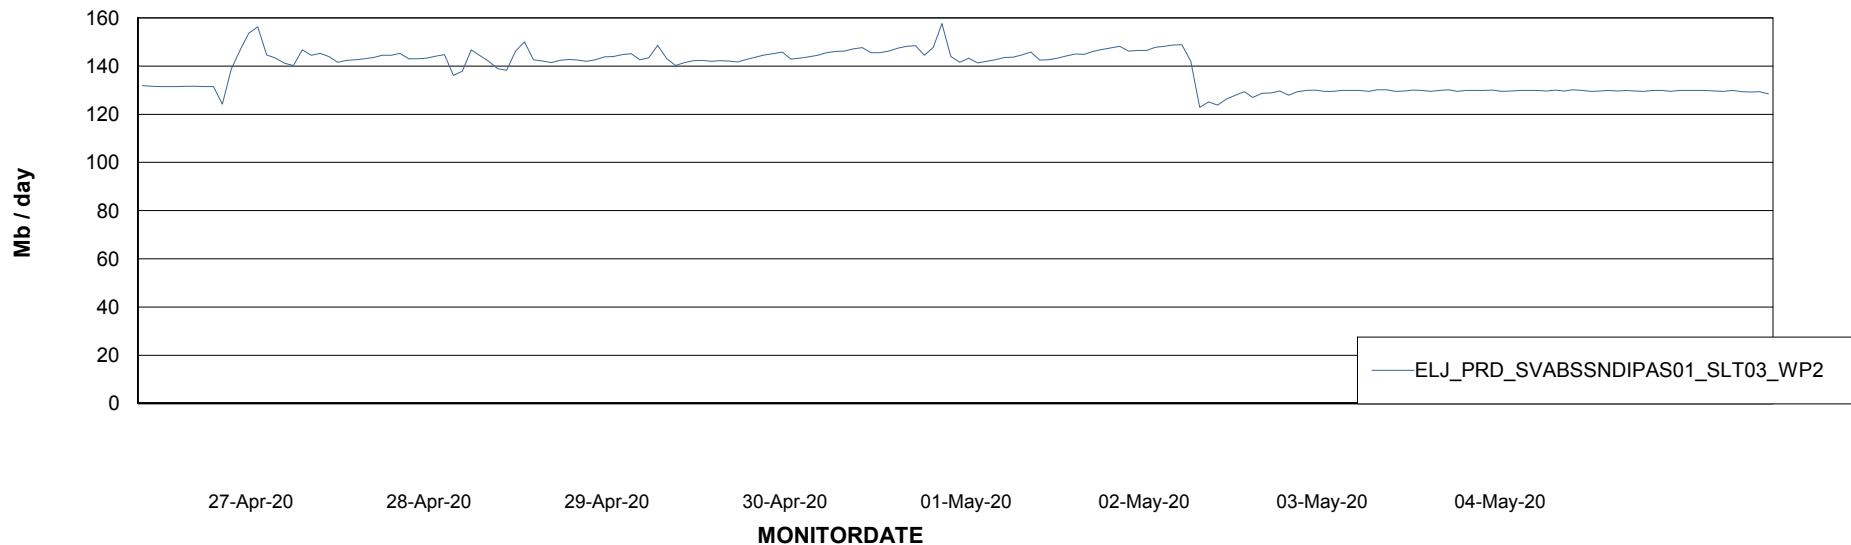

ABSSolute Web Component Services

Avg memory used per ABS Web component