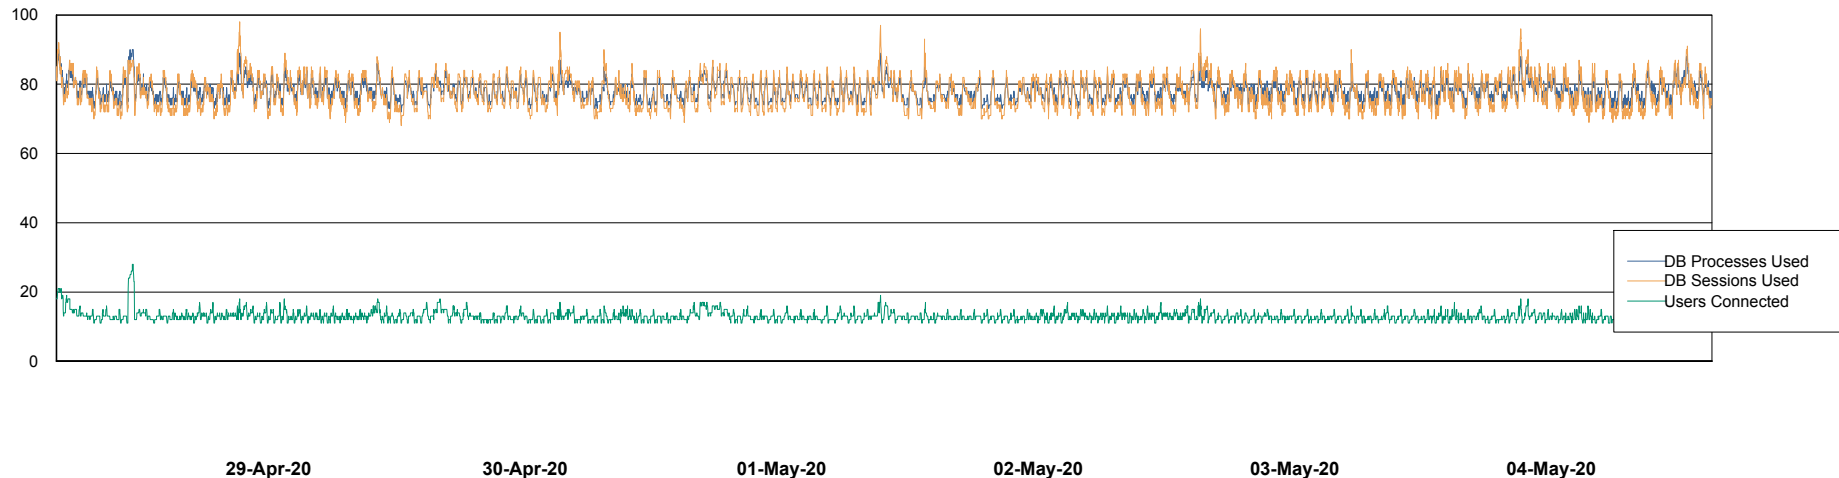

Database Performance ELJDB_PRD_BI

DB Processes Max 1,000
DB Sessions Max 1,524