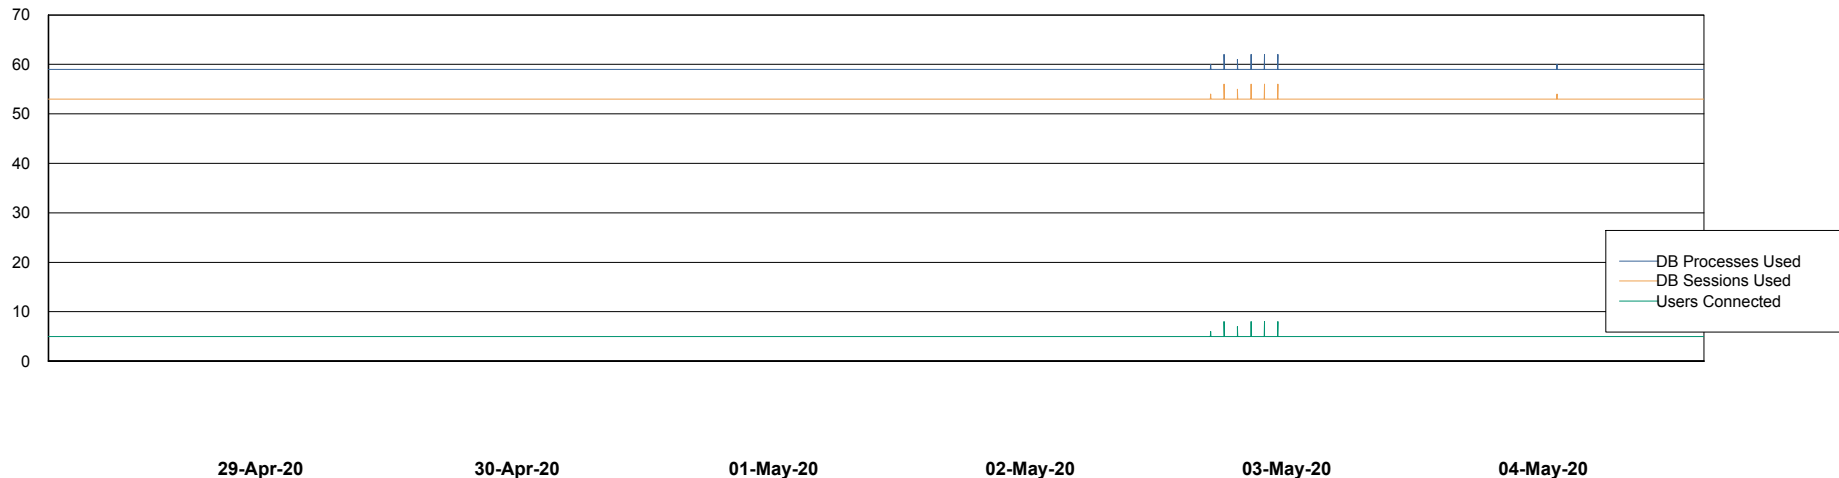

Database Performance ELJDB_Standby

DB Processes Max 600
DB Sessions Max 924