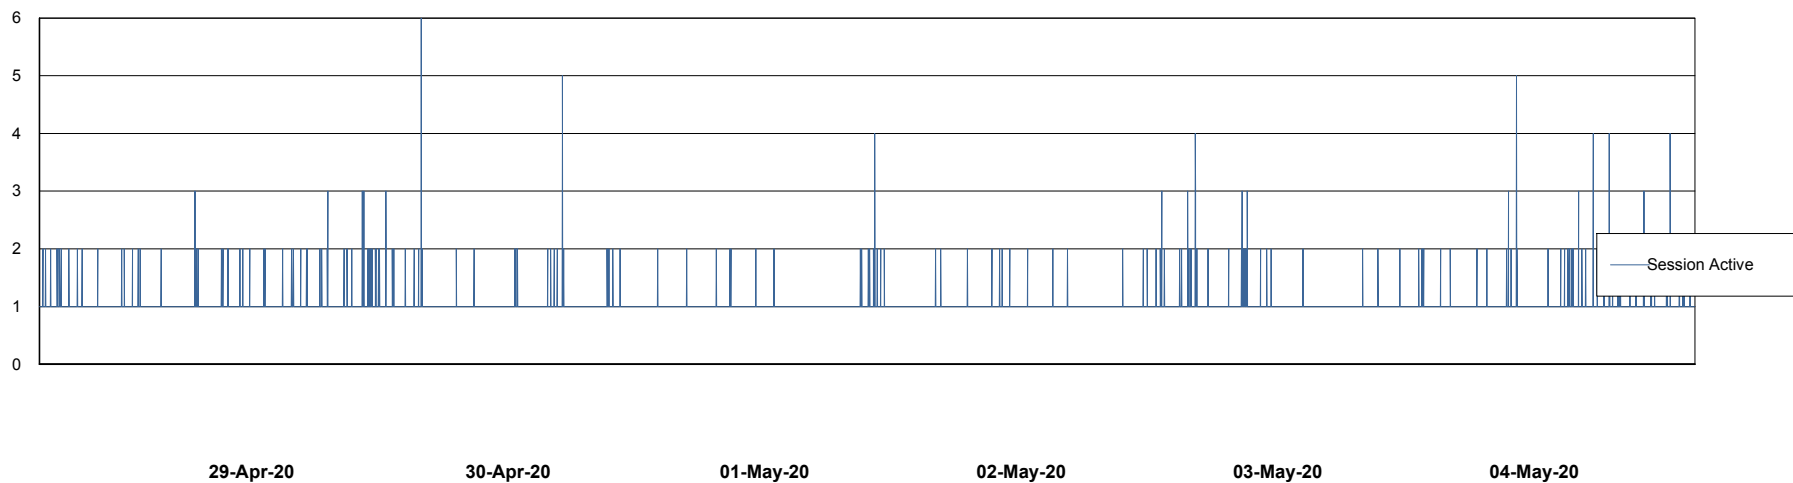

Database Performance ELJDB_Standby

DB Processes Max 600
DB Sessions Max 924