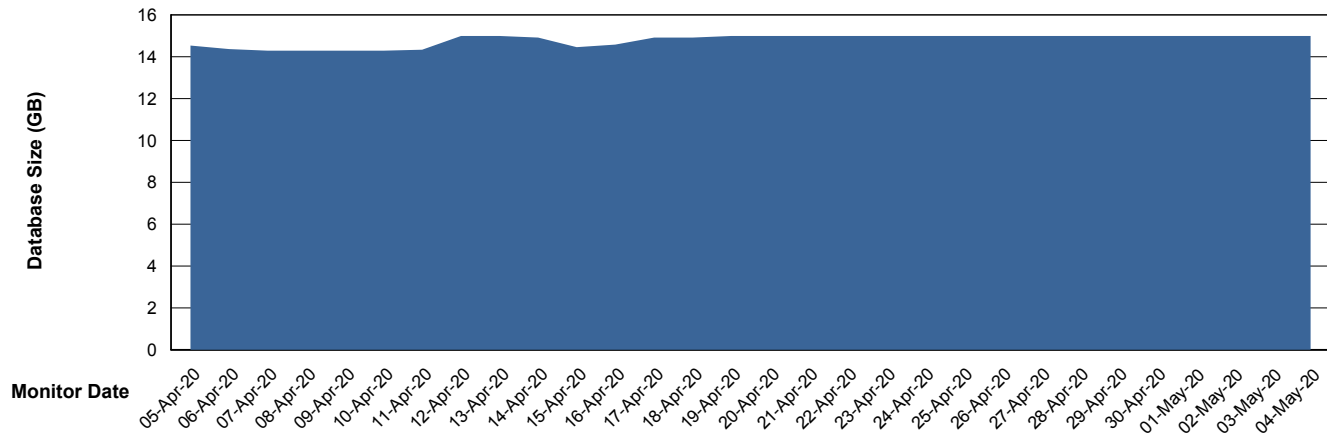

## Database Performance ELJDB\_Standby

DB Processes Max 600  
DB Sessions Max 924

# Weekly SLA Customer Report

Customer ELJ Production  
 Database ID 72

DATABASE SIZE ELJDB\_PRD\_BI

Database growth over last month

DATABASE SIZE ELJDB\_Production

Database growth over last month