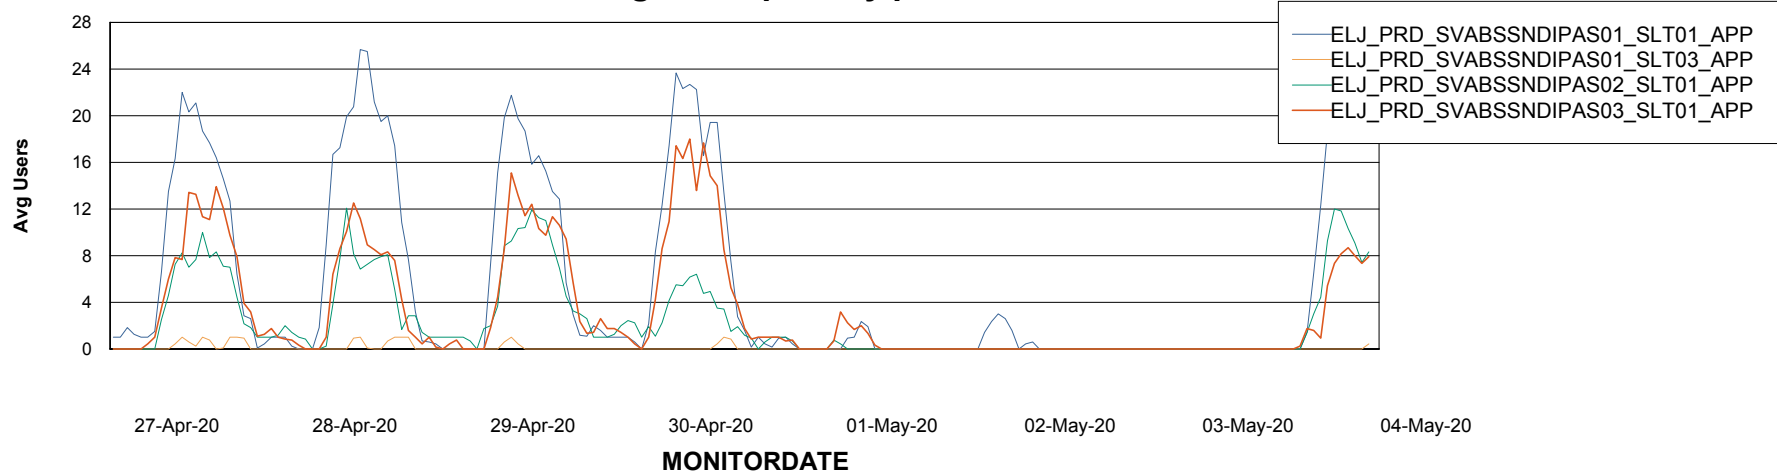

Avg users per day per ABS server