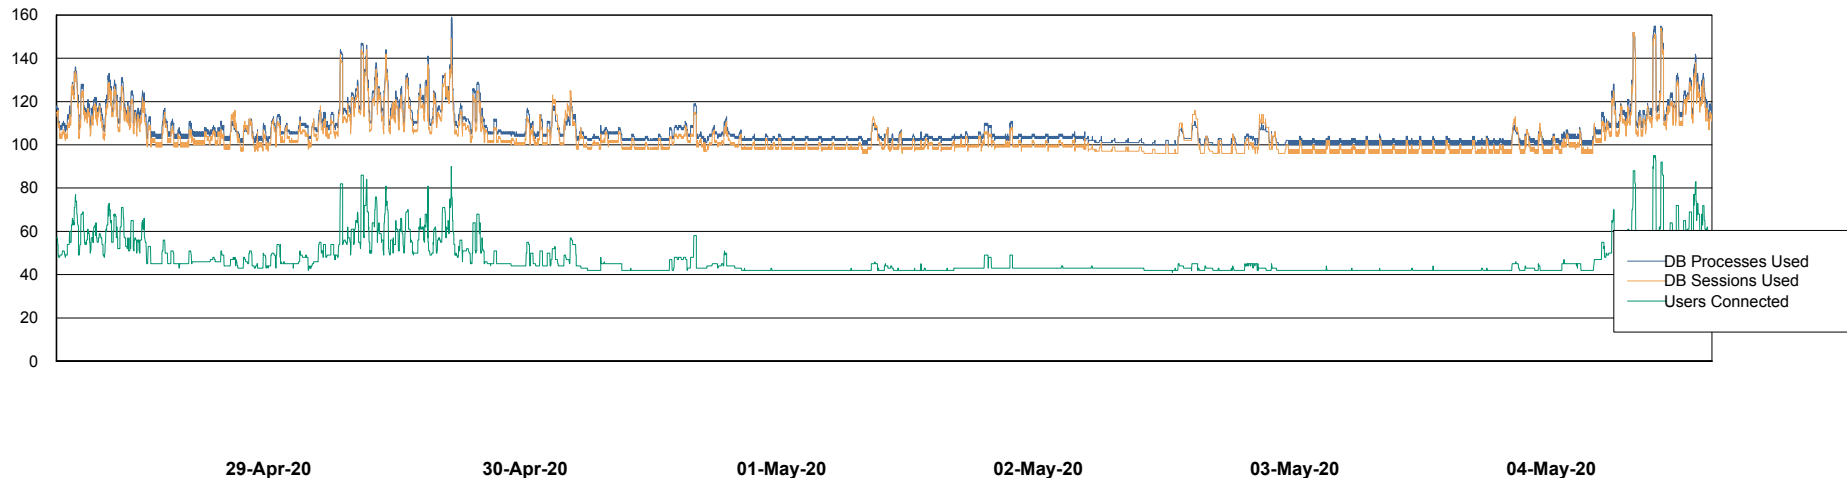

Database Performance ELJDB_Production

DB Processes Max 600
DB Sessions Max 924