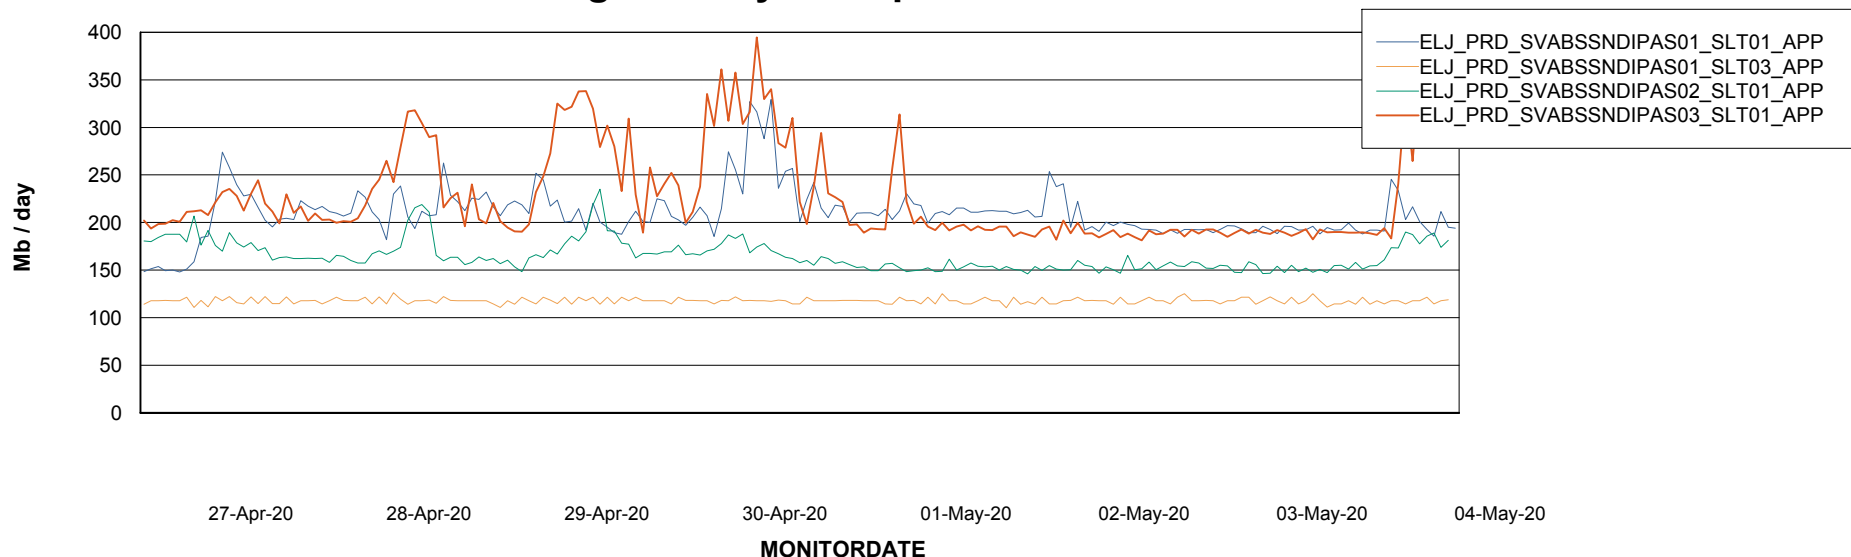

ABSSolute Application Server Services

Avg memory used per ABS Server Service