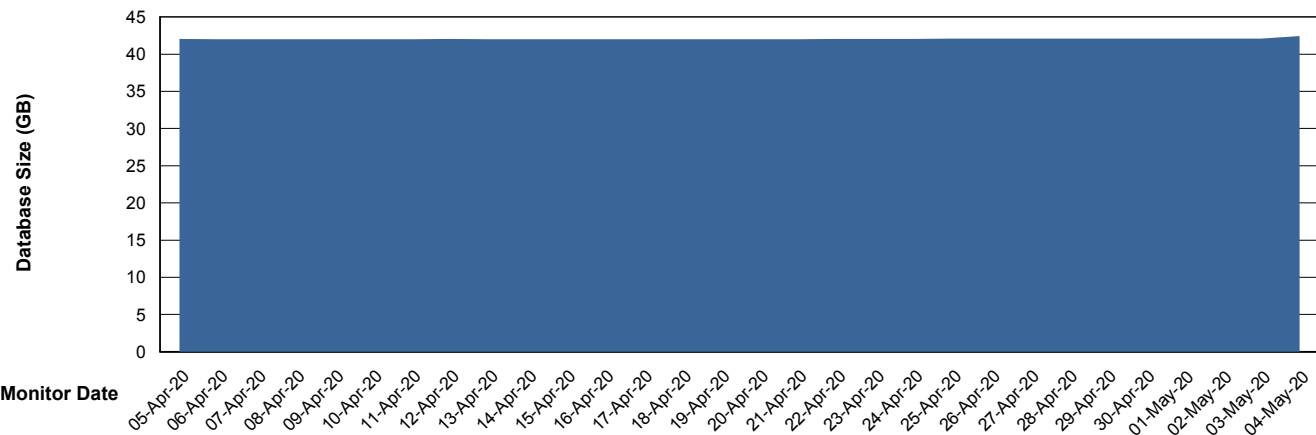

Database Performance ECLDB_Standby

DB Processes Max 300
DB Sessions Max 480

Weekly SLA Customer Report

Customer ECL Production
 Database ID 77

DATABASE SIZE ECLDB_Production

Database growth over last month

Database Tablespace ECLDB_Production

Date	Tablespace Name	Filesize (Gb)	Usedsize (Gb)	Percentage free
04-May-20	ABSDATA	46	39	15
	INDX	8	2	75
03-May-20	ABSDATA	46	39	15
	INDX	8	2	75
02-May-20	ABSDATA	46	39	15
	INDX	8	2	75
01-May-20	ABSDATA	46	39	15
	INDX	8	2	75
30-Apr-20	ABSDATA	46	39	15
	INDX	8	2	75
29-Apr-20	ABSDATA	46	39	15
	INDX	8	2	75
28-Apr-20	ABSDATA	46	39	15
	INDX	8	2	75