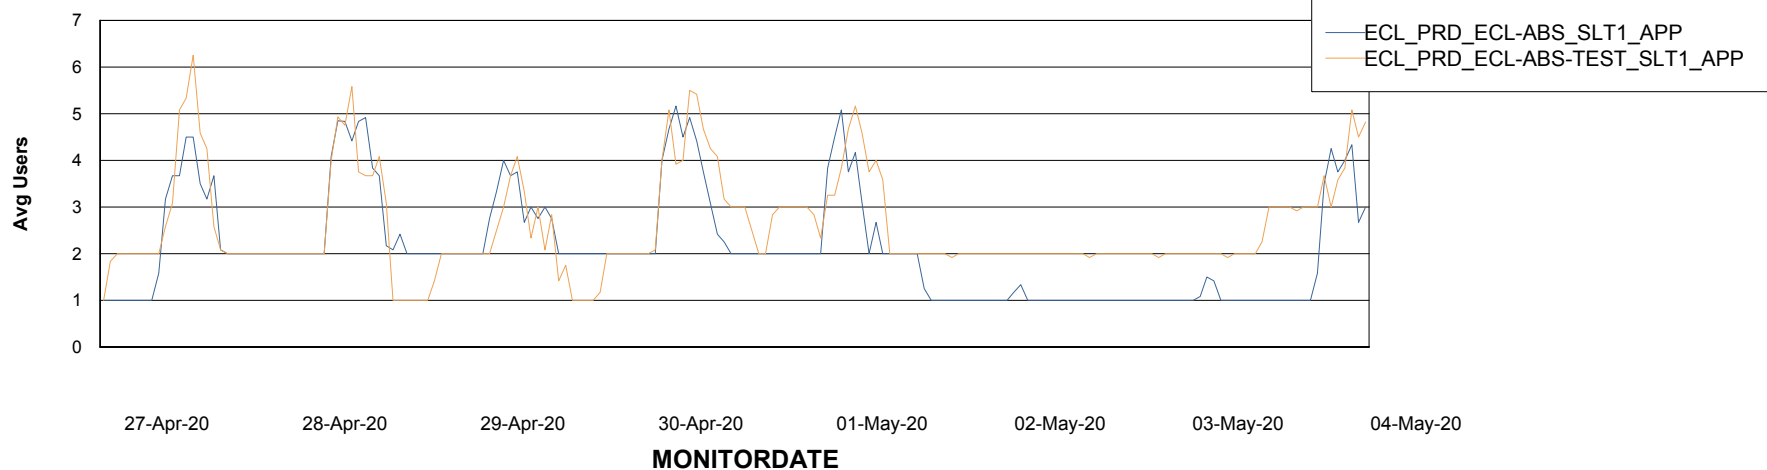

Avg users per day per ABS server