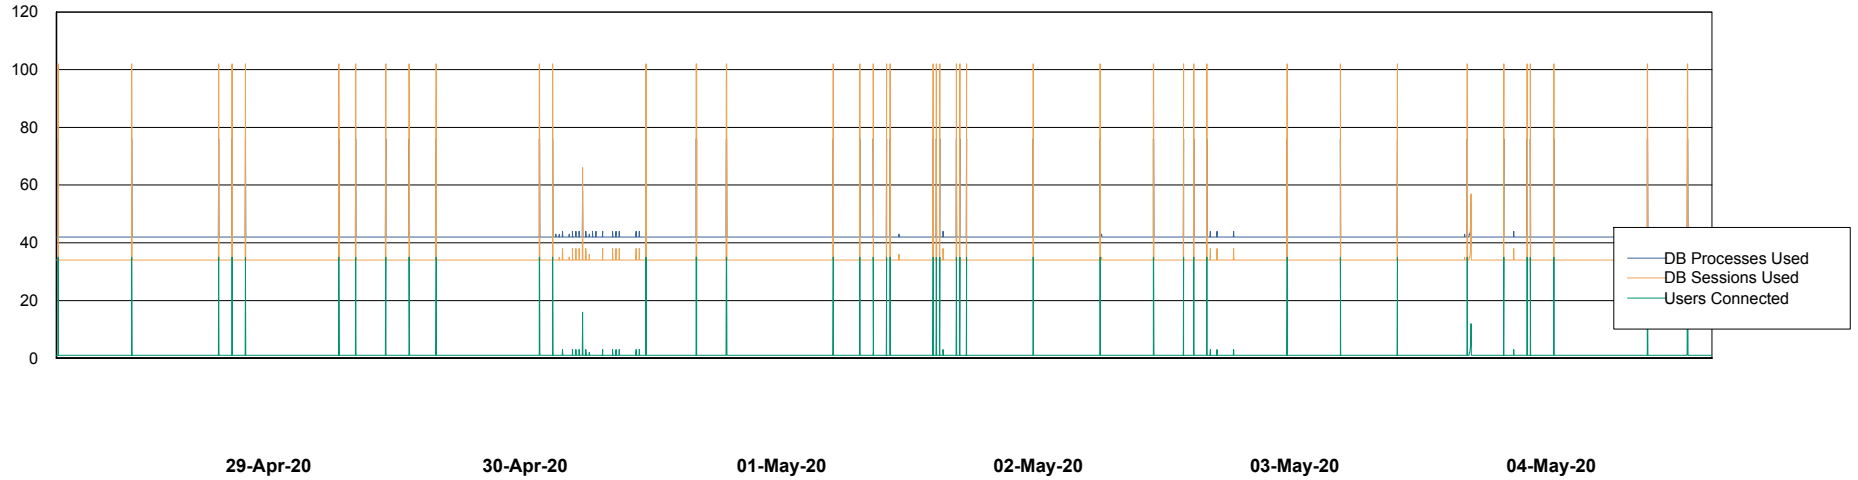

Database Performance ECLDB_Standby

DB Processes Max 300
DB Sessions Max 480