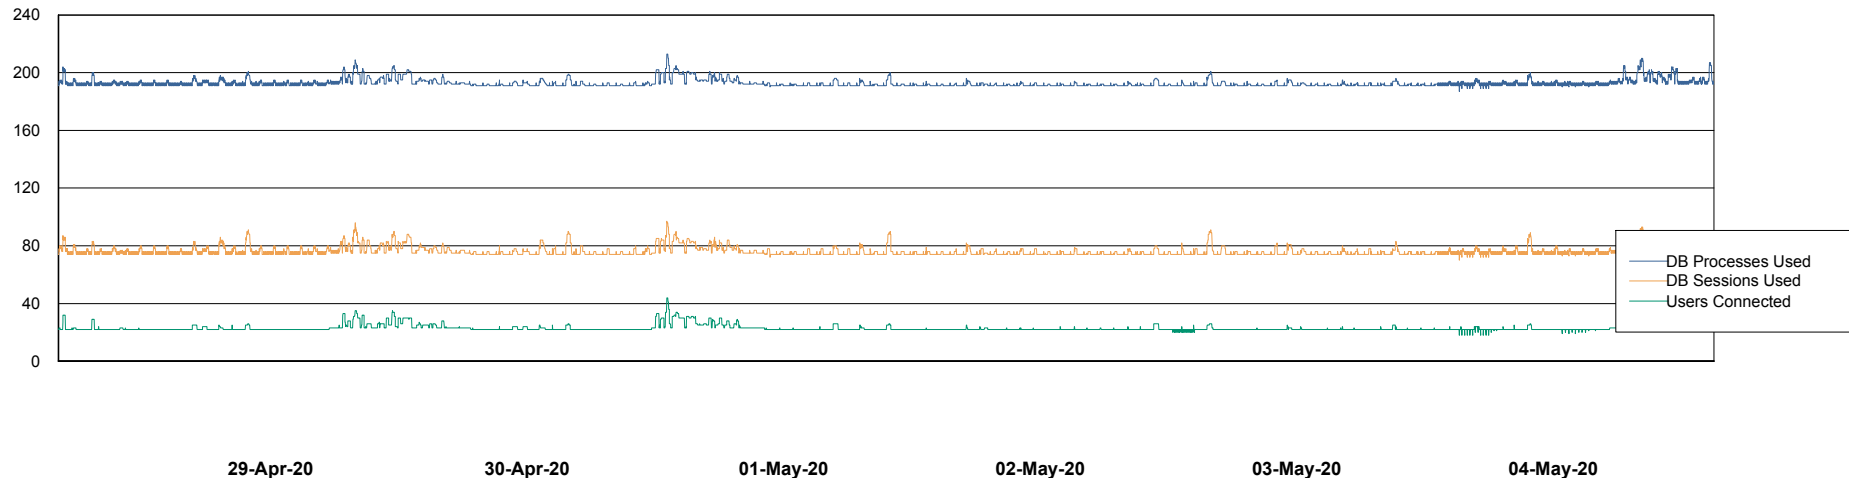

Weekly SLA Customer Report

Customer ECL Production
Database ID 77

Harddisk Usage ECL_PRD_ECL-ABS-WEB

	Free disk space on c: (%)	Total disk space on c: (Gb)
04-May-20	79	127
03-May-20	79	127
02-May-20	79	127
01-May-20	79	127
30-Apr-20	79	127
29-Apr-20	79	127
28-Apr-20	79	127

Weekly SLA Customer Report

Customer ECL Production
Database ID 77

Database Performance ECLDB_Production

DB Processes Max 300
DB Sessions Max 480

Weekly SLA Customer Report

Customer ECL Production
Database ID 77