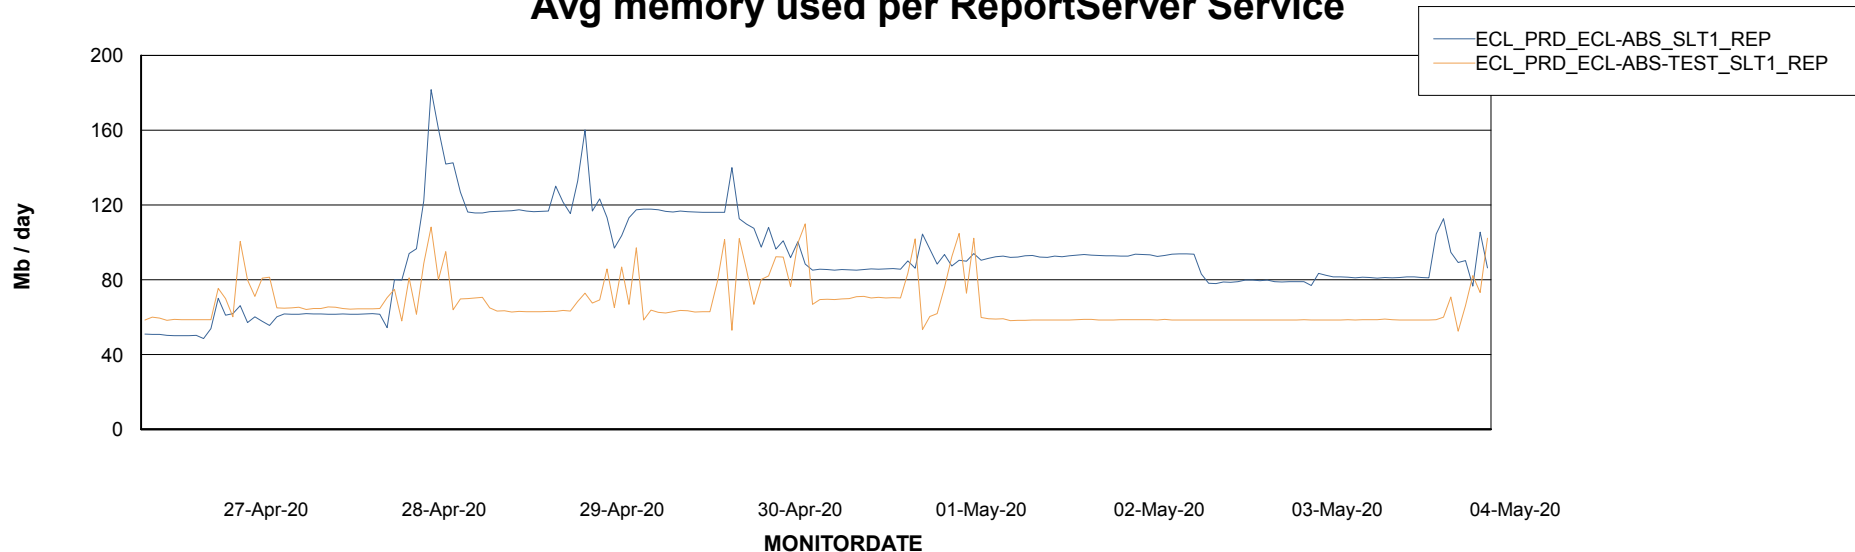

Avg memory used per ABS Server Service

Avg users per day per ABS server

Weekly SLA Customer Report

Customer ECL Production
Database ID 77

ABSSolute Application ReportServer Services

Avg memory used per ReportServer Service