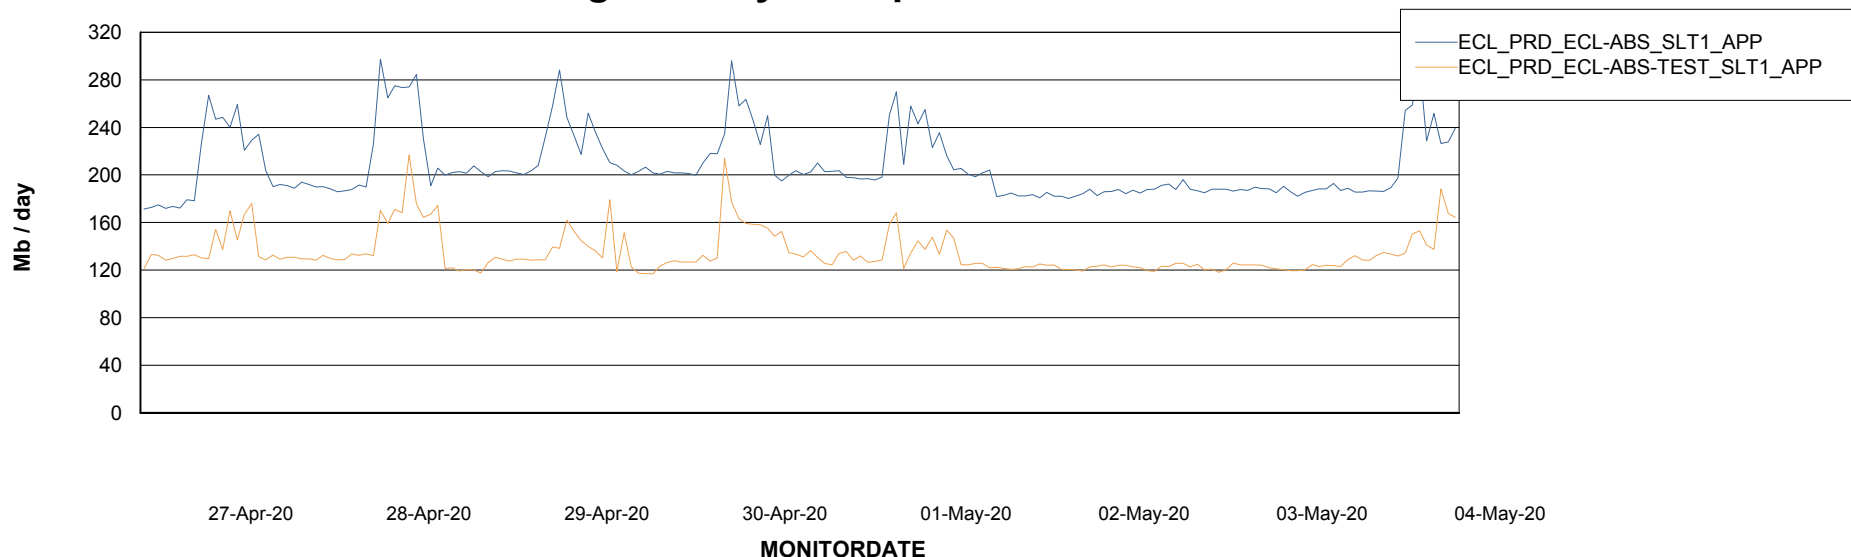

ABSSolute Application Server Services

Avg memory used per ABS Server Service