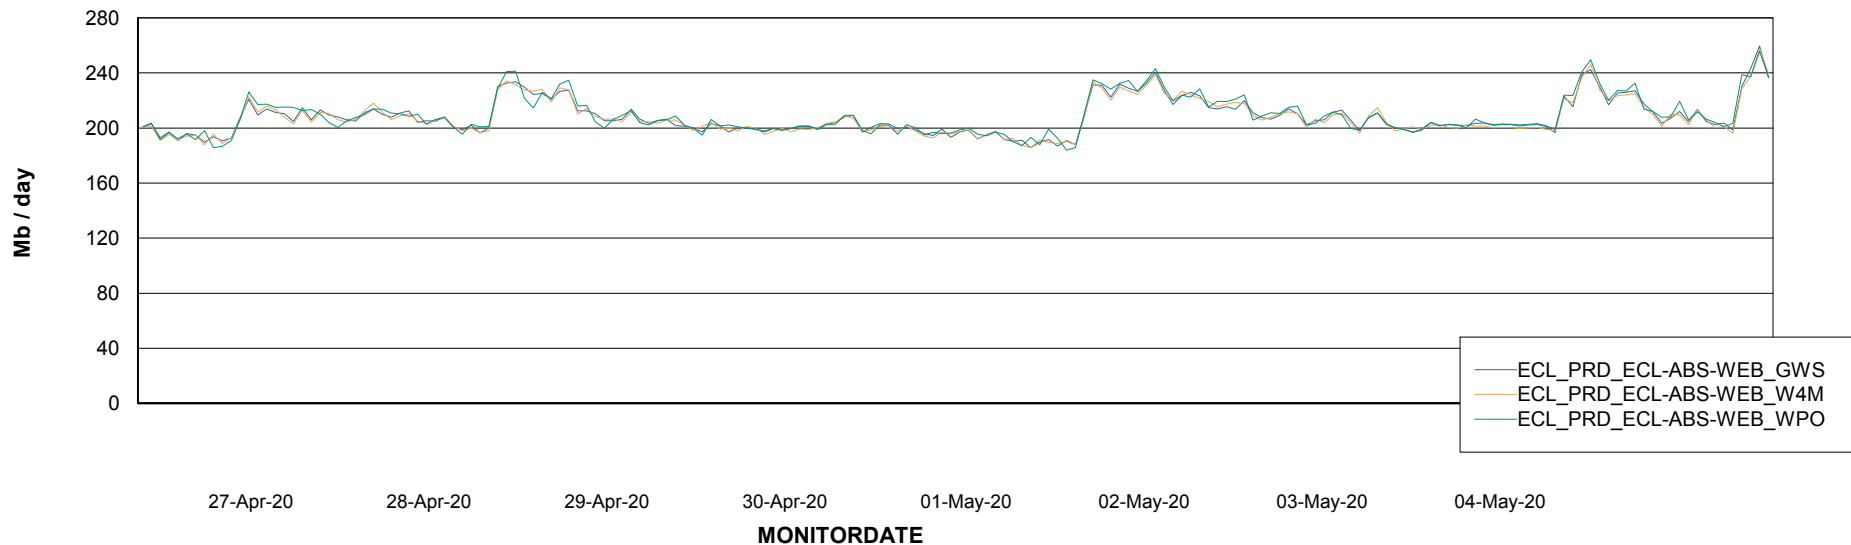

ABSolute Web Component Services

Avg memory used per ABS Web component