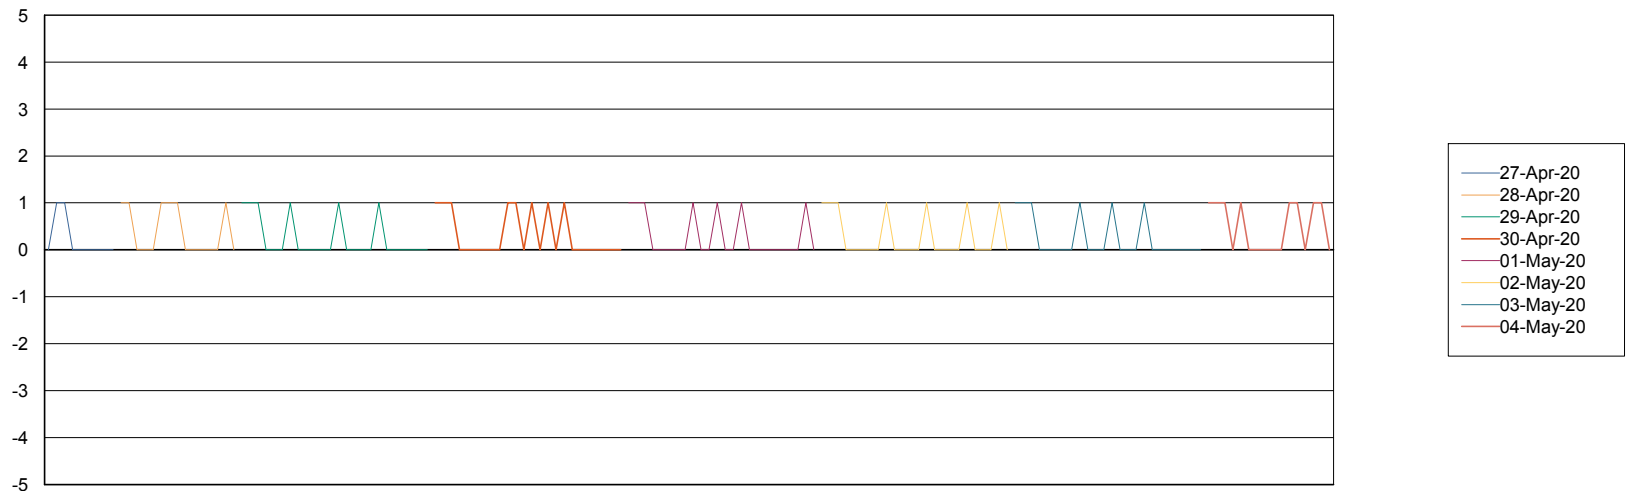

Standby Database Health ECL Production

Recovery lag for last 7 days