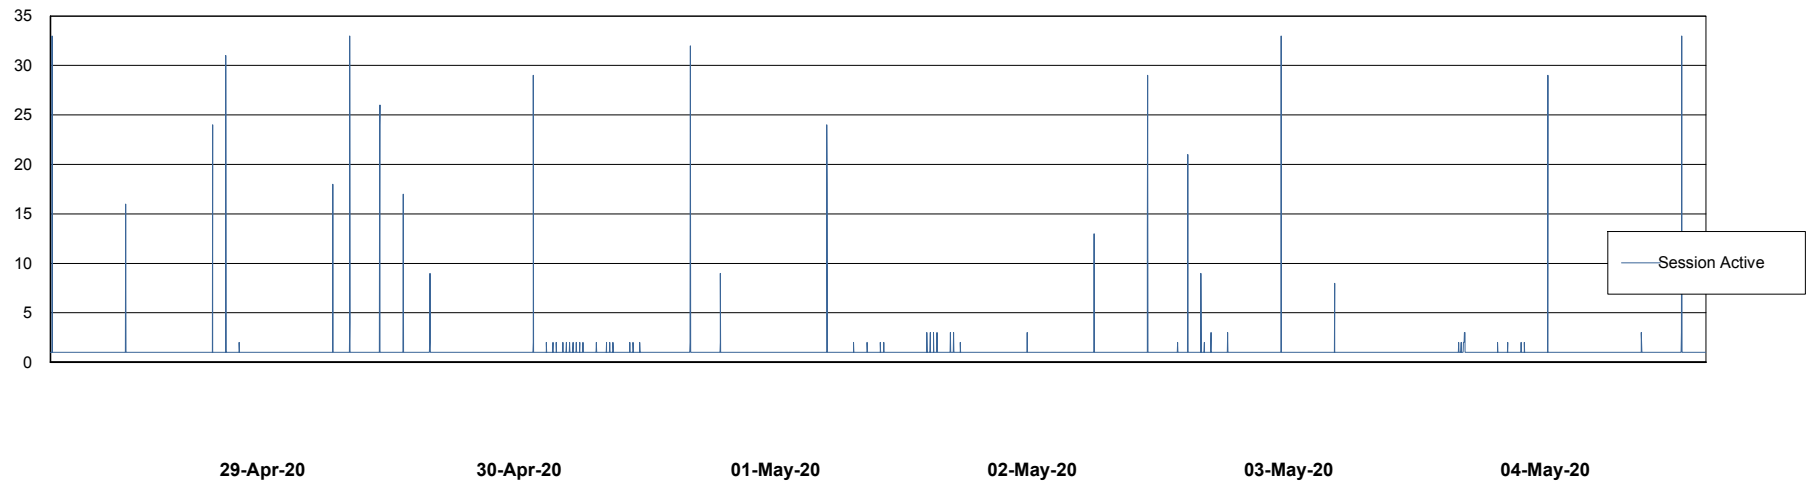

Weekly SLA Customer Report

Customer ECL Production
Database ID 77

Database Performance ECLDB_Production

DB Processes Max 300
DB Sessions Max 480

Weekly SLA Customer Report

Customer ECL Production
Database ID 77

Database Performance ECLDB_Standby

DB Processes Max 300
DB Sessions Max 480

Weekly SLA Customer Report

Customer ECL Production
 Database ID 77

DATABASE SIZE ECLDB_Production

Database growth over last month