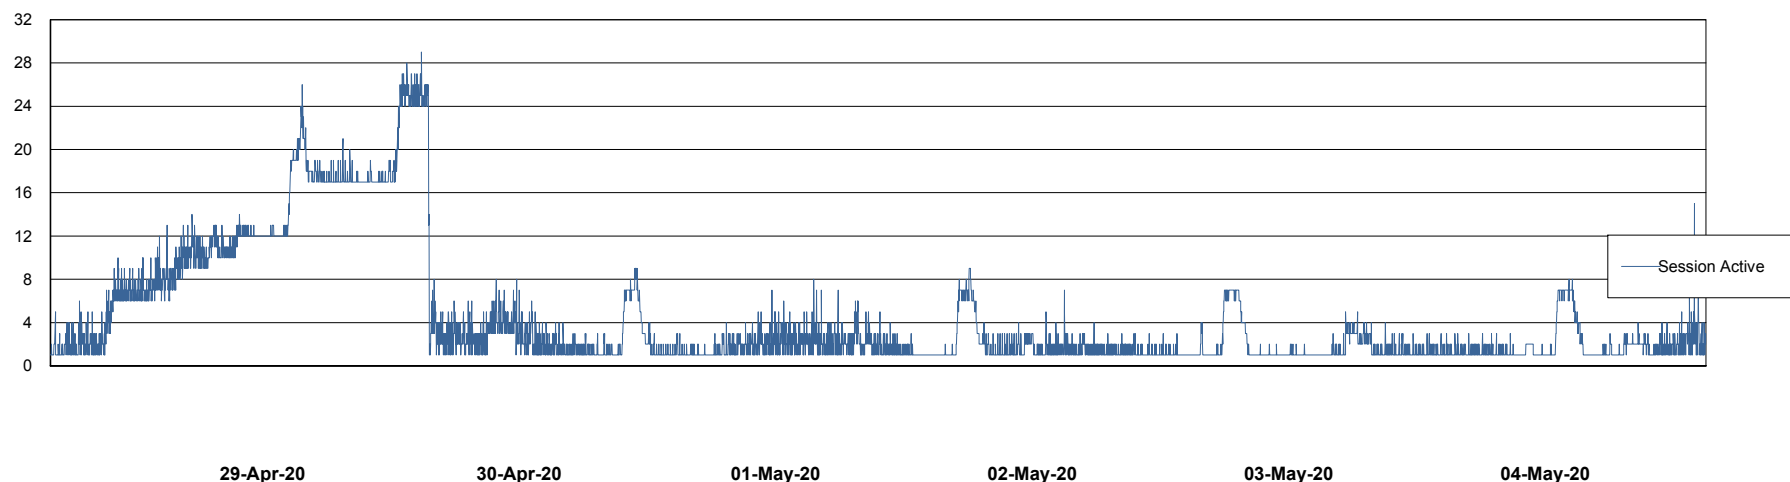

Database Performance CUS_ProdDB_Primary

DB Processes Max 300
DB Sessions Max 472