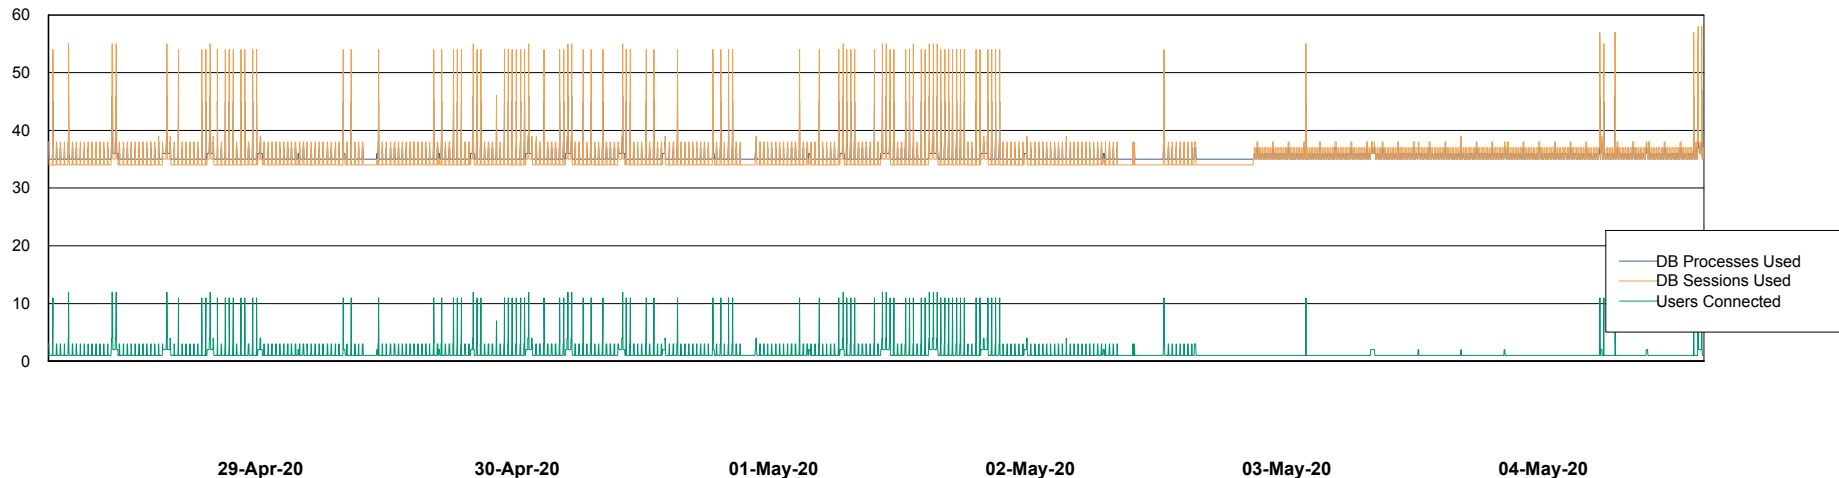

Database Performance CUS_ProdDB_Standby

DB Processes Max 300
DB Sessions Max 472