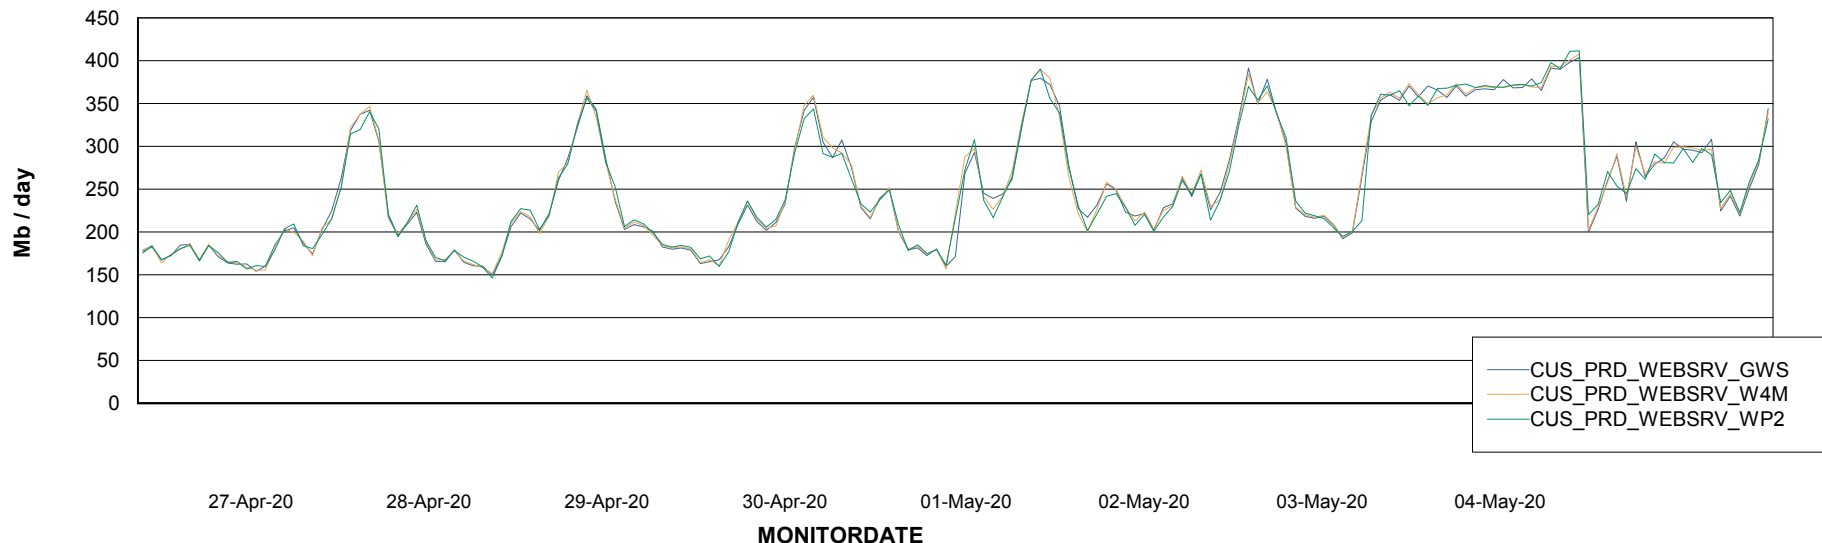

ABSolute Web Component Services

Avg memory used per ReportServer Service

Weekly SLA Customer Report

Customer CUS Production
Database ID 84

ABSSolute Web Component Services

Avg memory used per ABS Web component