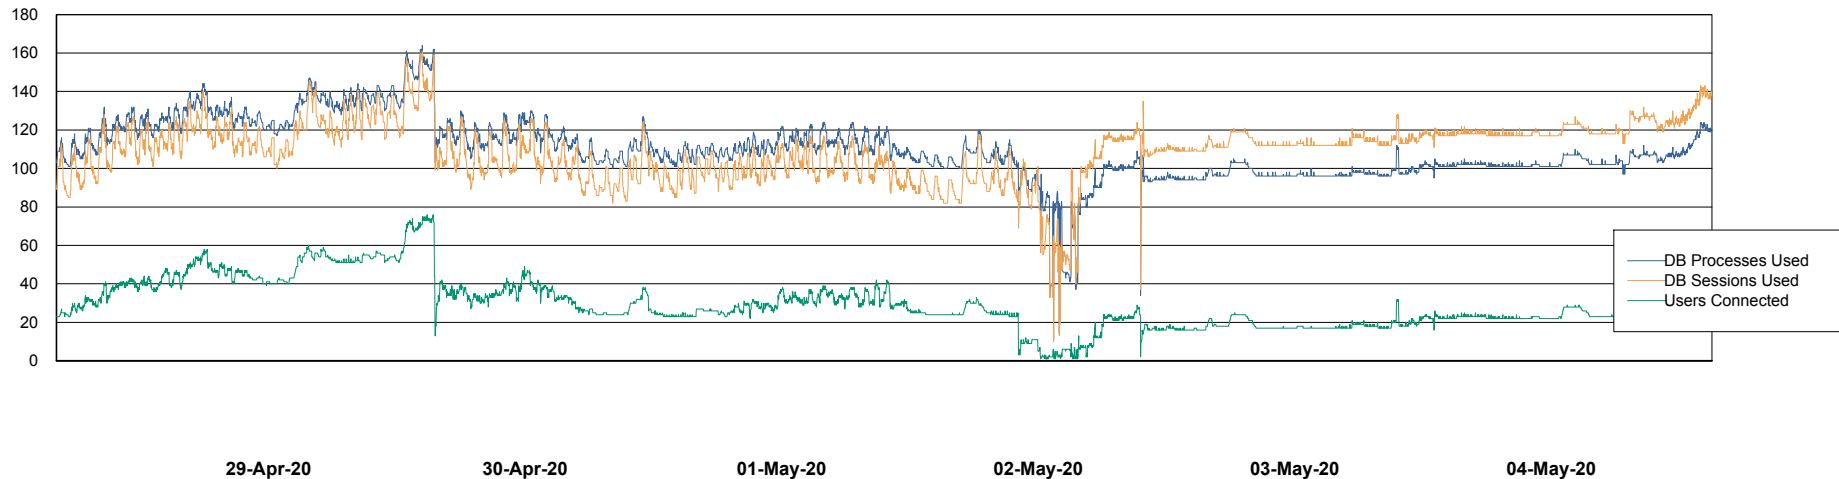

Harddisk Usage CUS_StandByDBSrv_ABSDB2

	Free disk space on c: (%)	Total disk space on c: (Gb)	Free disk space on d: (%)	Total disk space on d: (Gb)
04-May-20	72	199	58	1,024
03-May-20	72	199	58	1,024
02-May-20	77	199	61	1,024
01-May-20	80	199	62	1,024
30-Apr-20	80	199	62	1,024
29-Apr-20	80	199	62	1,024
28-Apr-20	80	199	62	1,024

Weekly SLA Customer Report

Customer CUS Production
Database ID 84

Database Performance CUS_ProdDB_Primary

DB Processes Max 300
DB Sessions Max 472

Weekly SLA Customer Report

Customer CUS Production
Database ID 84