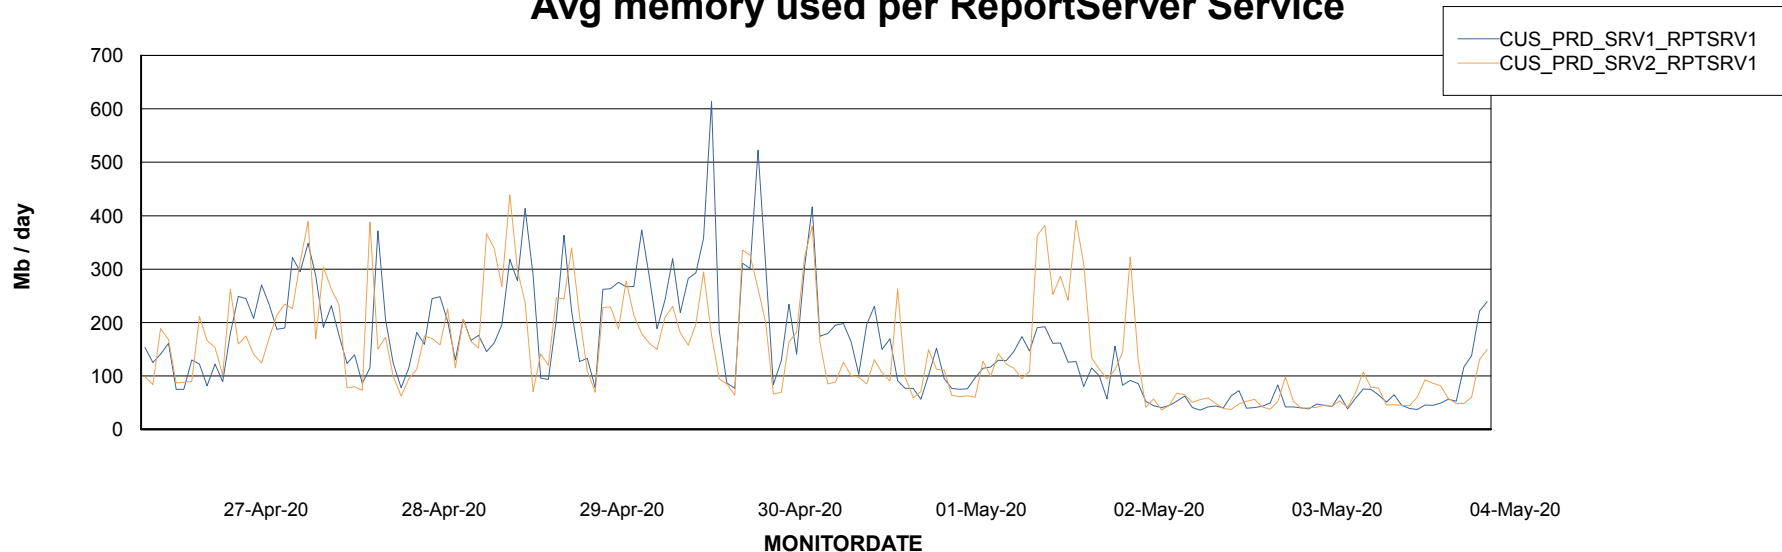

ABSolute Web Component Services

Avg memory used per ReportServer Service