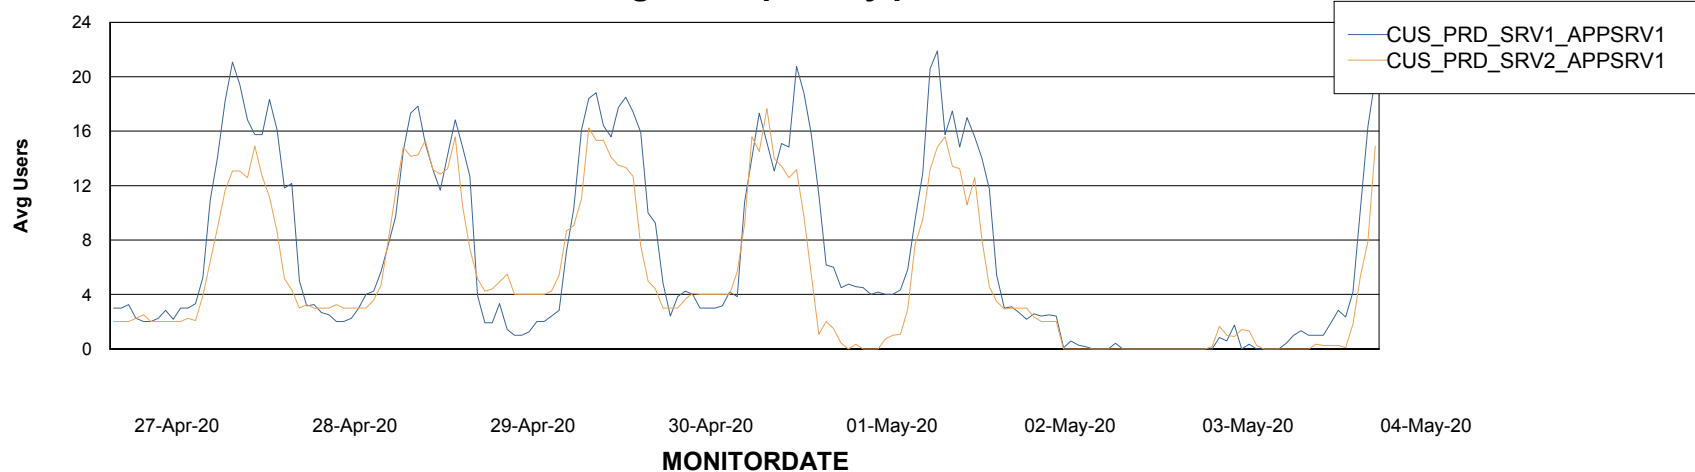

Weekly SLA Customer Report

Customer CUS Production
Database ID 84

ABSSolute Application Server Services

Avg memory used per ABS Server Service

Avg users per day per ABS server

Weekly SLA Customer Report

Customer CUS Production
Database ID 84