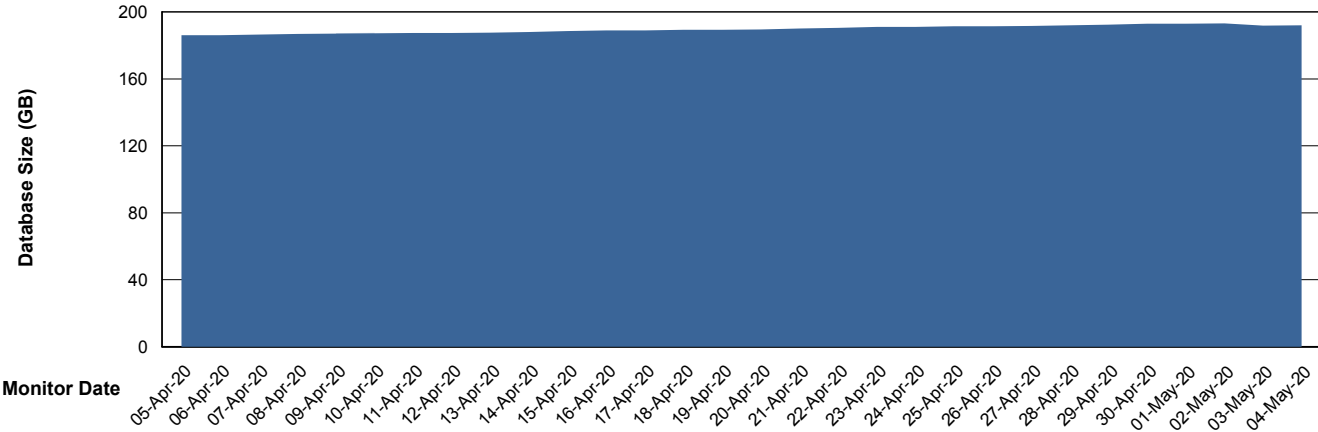

Database Performance CUS_ProdDB_Standby

DB Processes Max 300
DB Sessions Max 472

Weekly SLA Customer Report

Customer CUS Production
 Database ID 84

DATABASE SIZE CUS_ProdDB_Primary

Database growth over last month