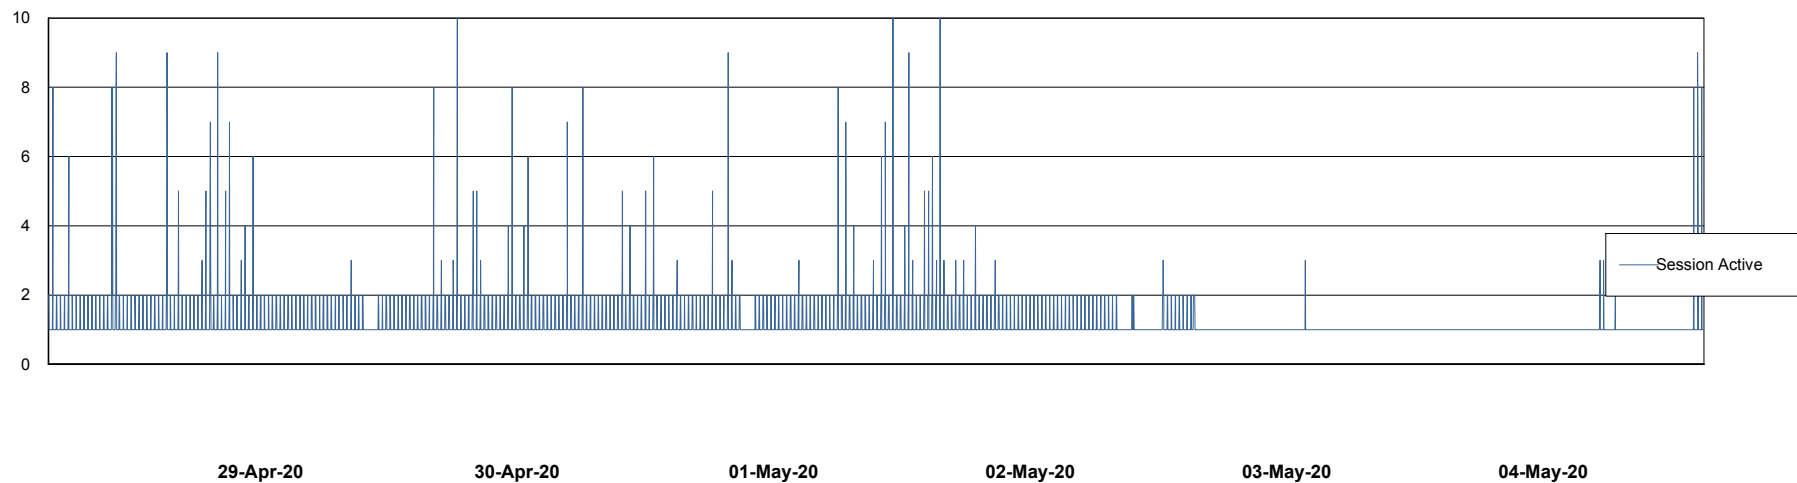

Database Performance CUS_ProdDB_Standby

DB Processes Max 300
DB Sessions Max 472