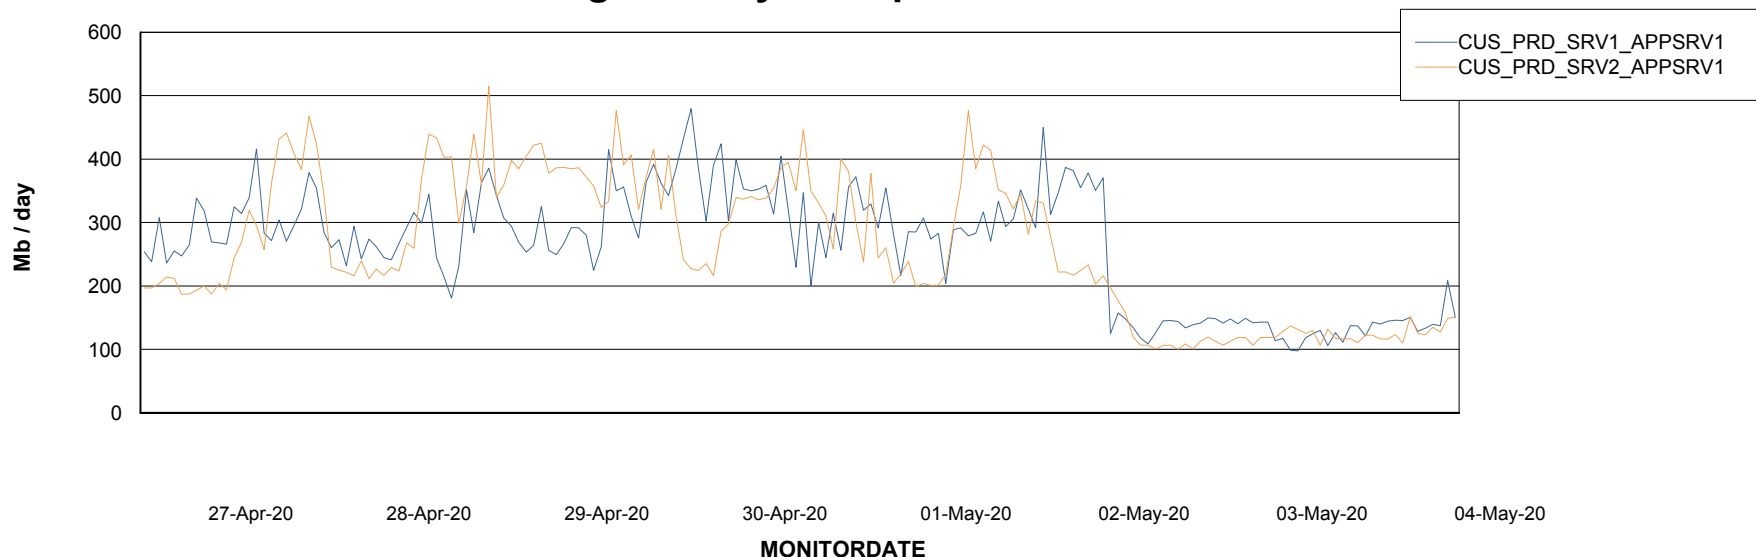

ABSSolute Application Server Services

Avg memory used per ABS Server Service