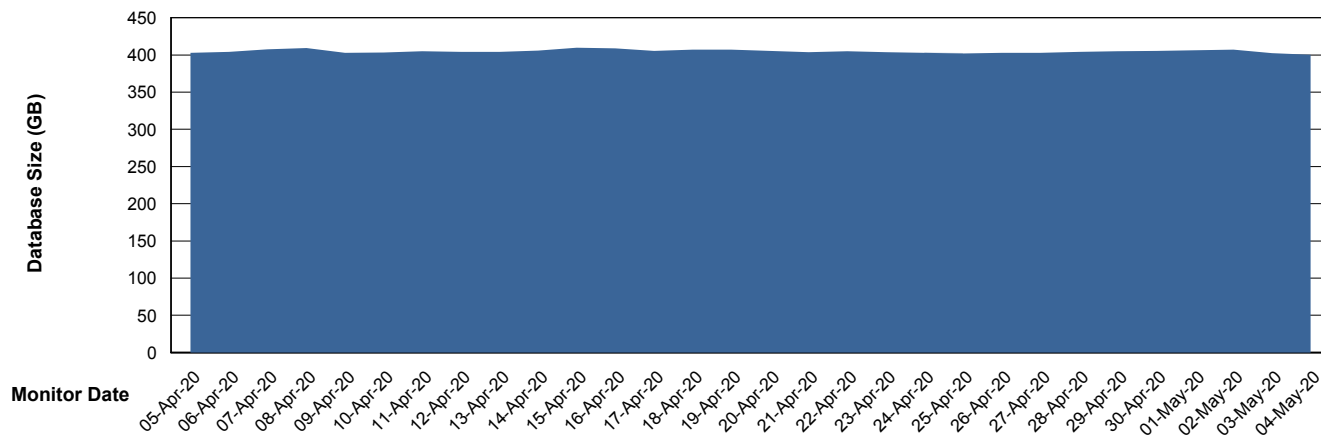

DATABASE SIZE BNLDB_Production

Database growth over last month