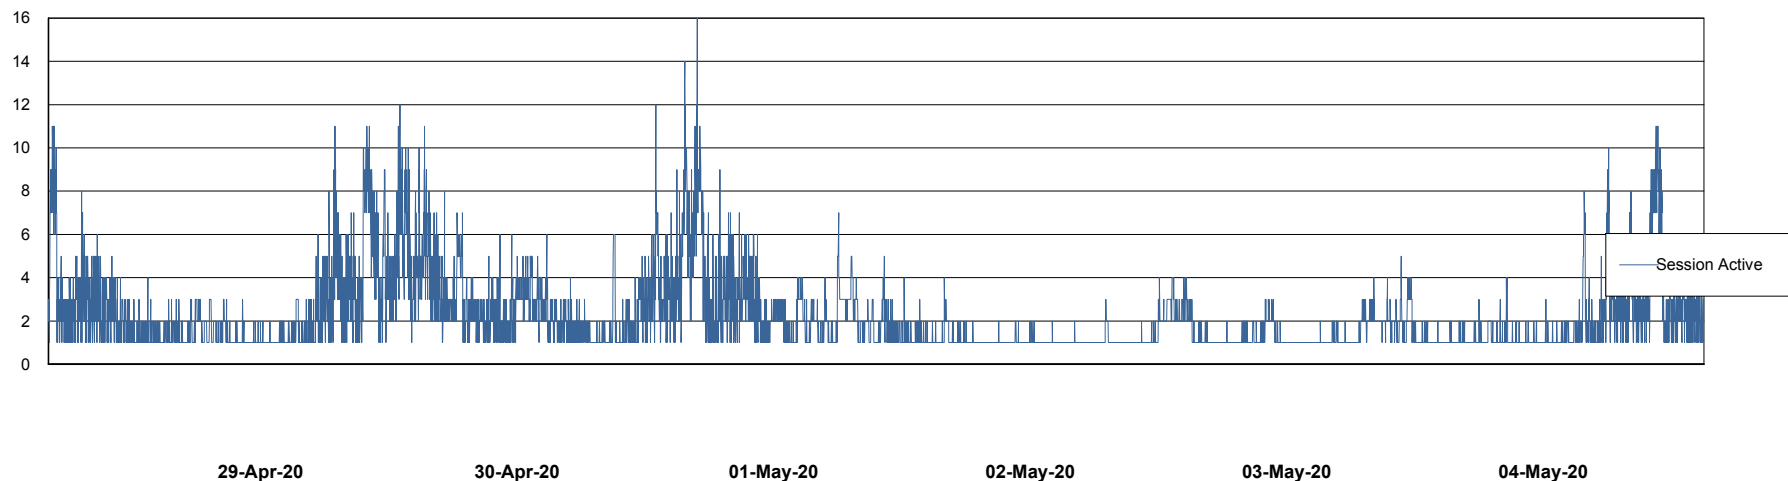

Database Performance BNLDB_Production

DB Processes Max 700
DB Sessions Max 1,072