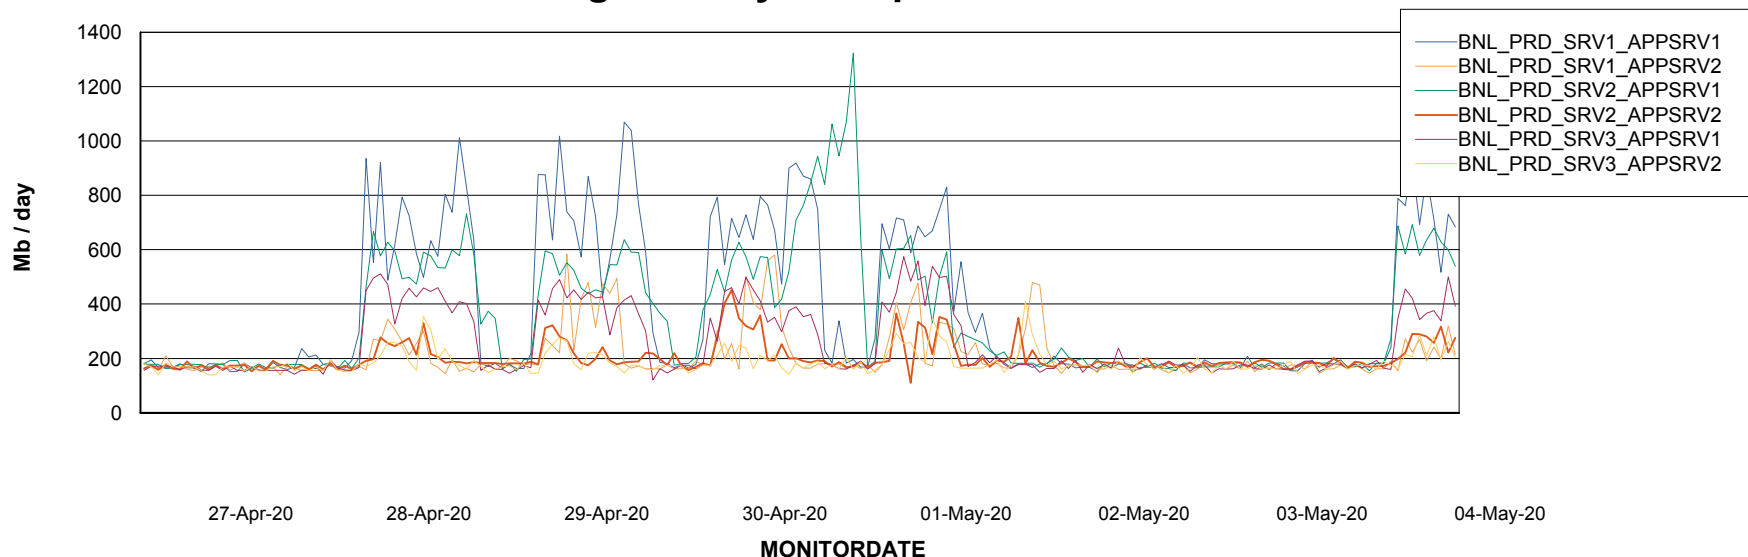

ABSSolute Application Server Services

Avg memory used per ABS Server Service