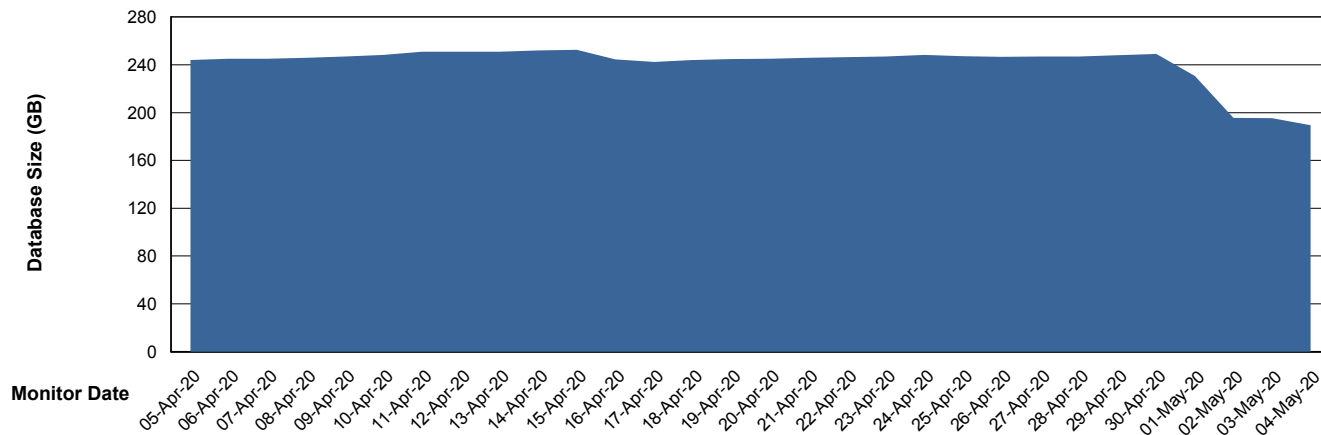

DATABASE SIZE BNLDB_FUT_FutureLive

Database growth over last month