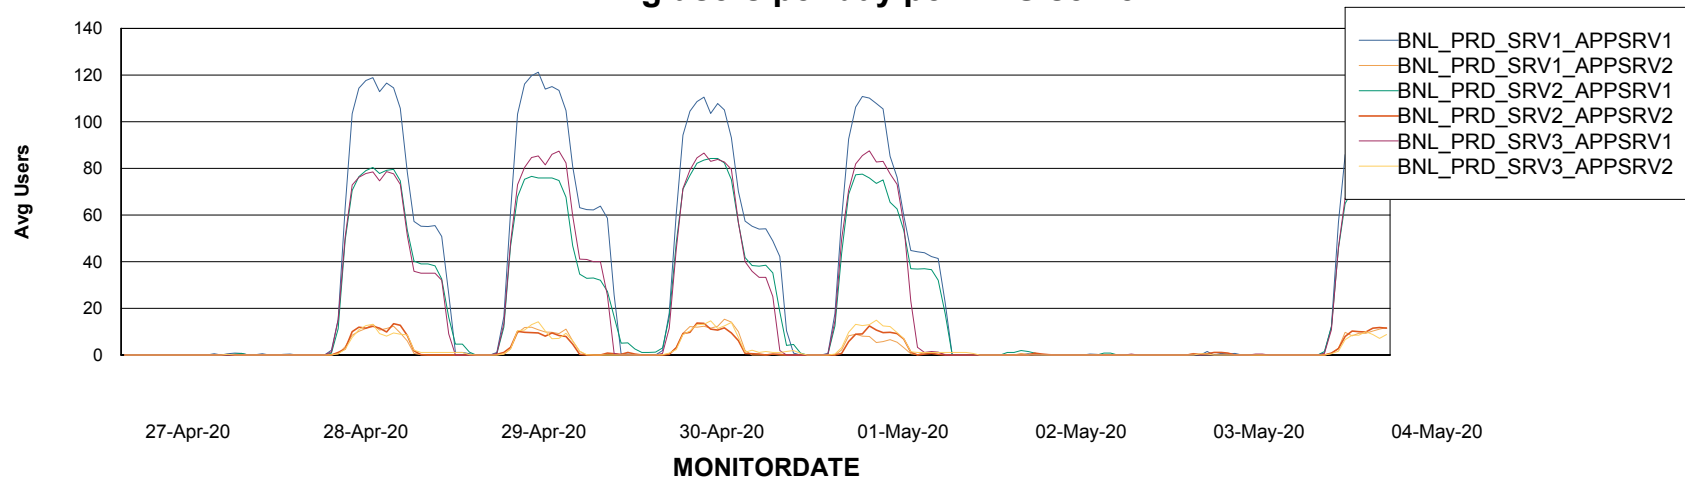

Avg users per day per ABS server