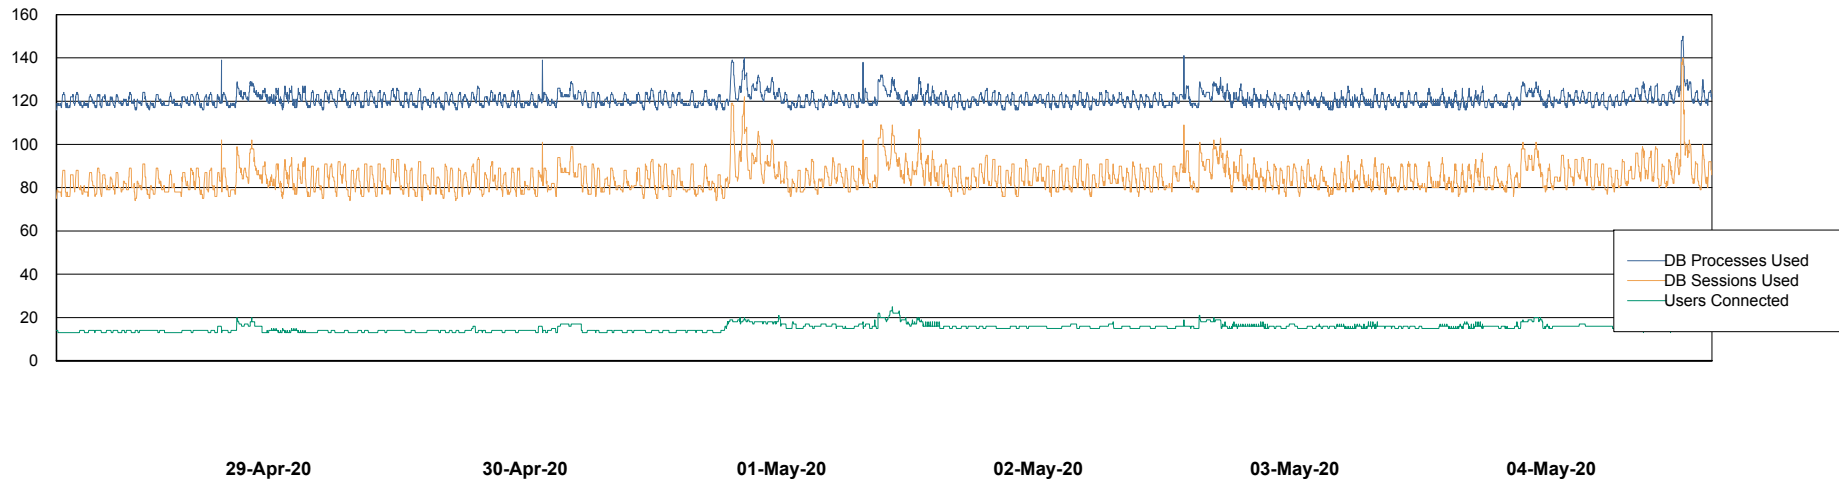

Database Performance BNLDB_FUT_FutureLive

DB Processes Max 1,000
DB Sessions Max 1,536