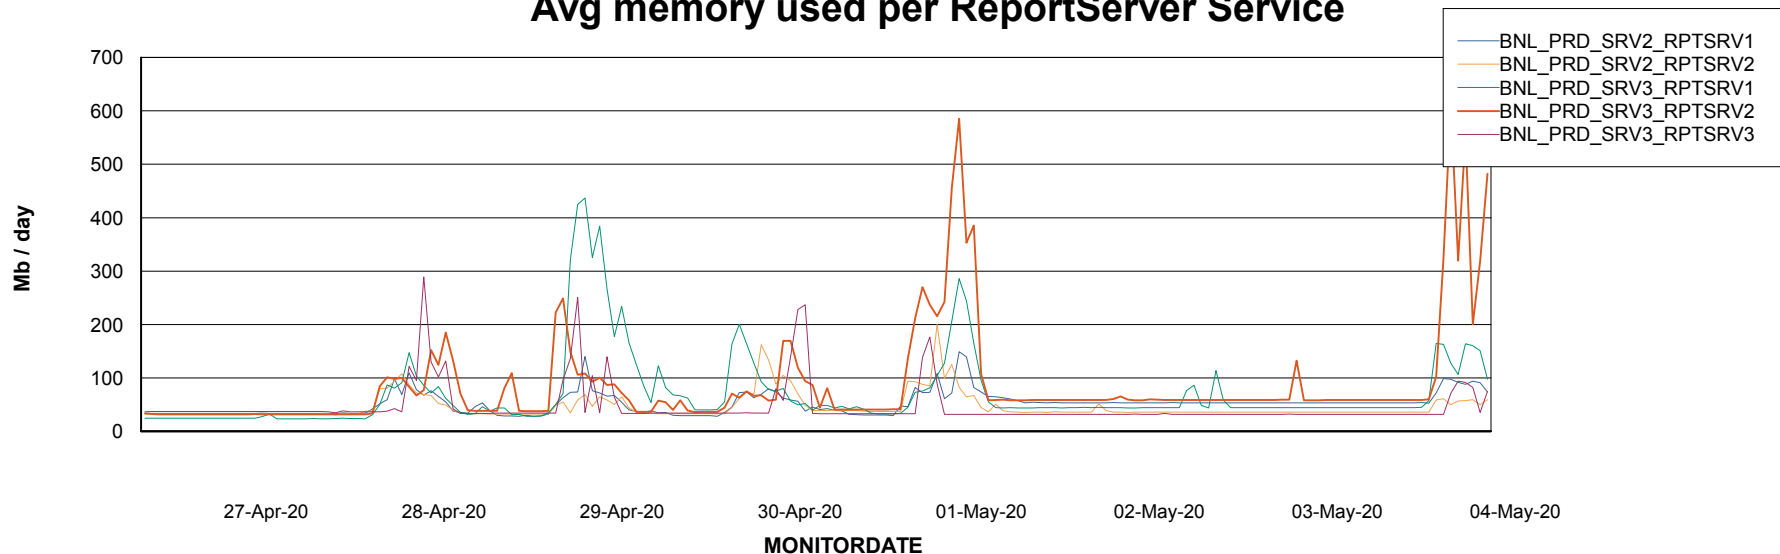

ABSSolute Web Component Services

Avg memory used per ReportServer Service