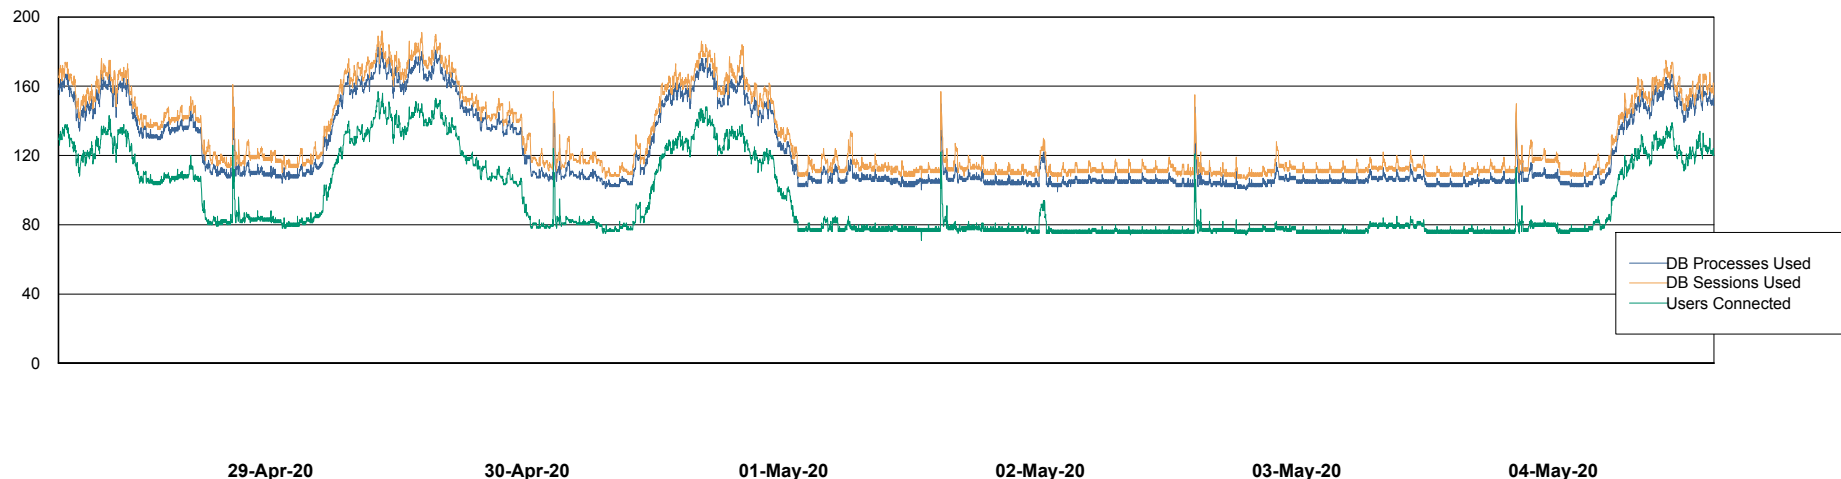

Database Performance BNLDB_Production

DB Processes Max 700
DB Sessions Max 1,072